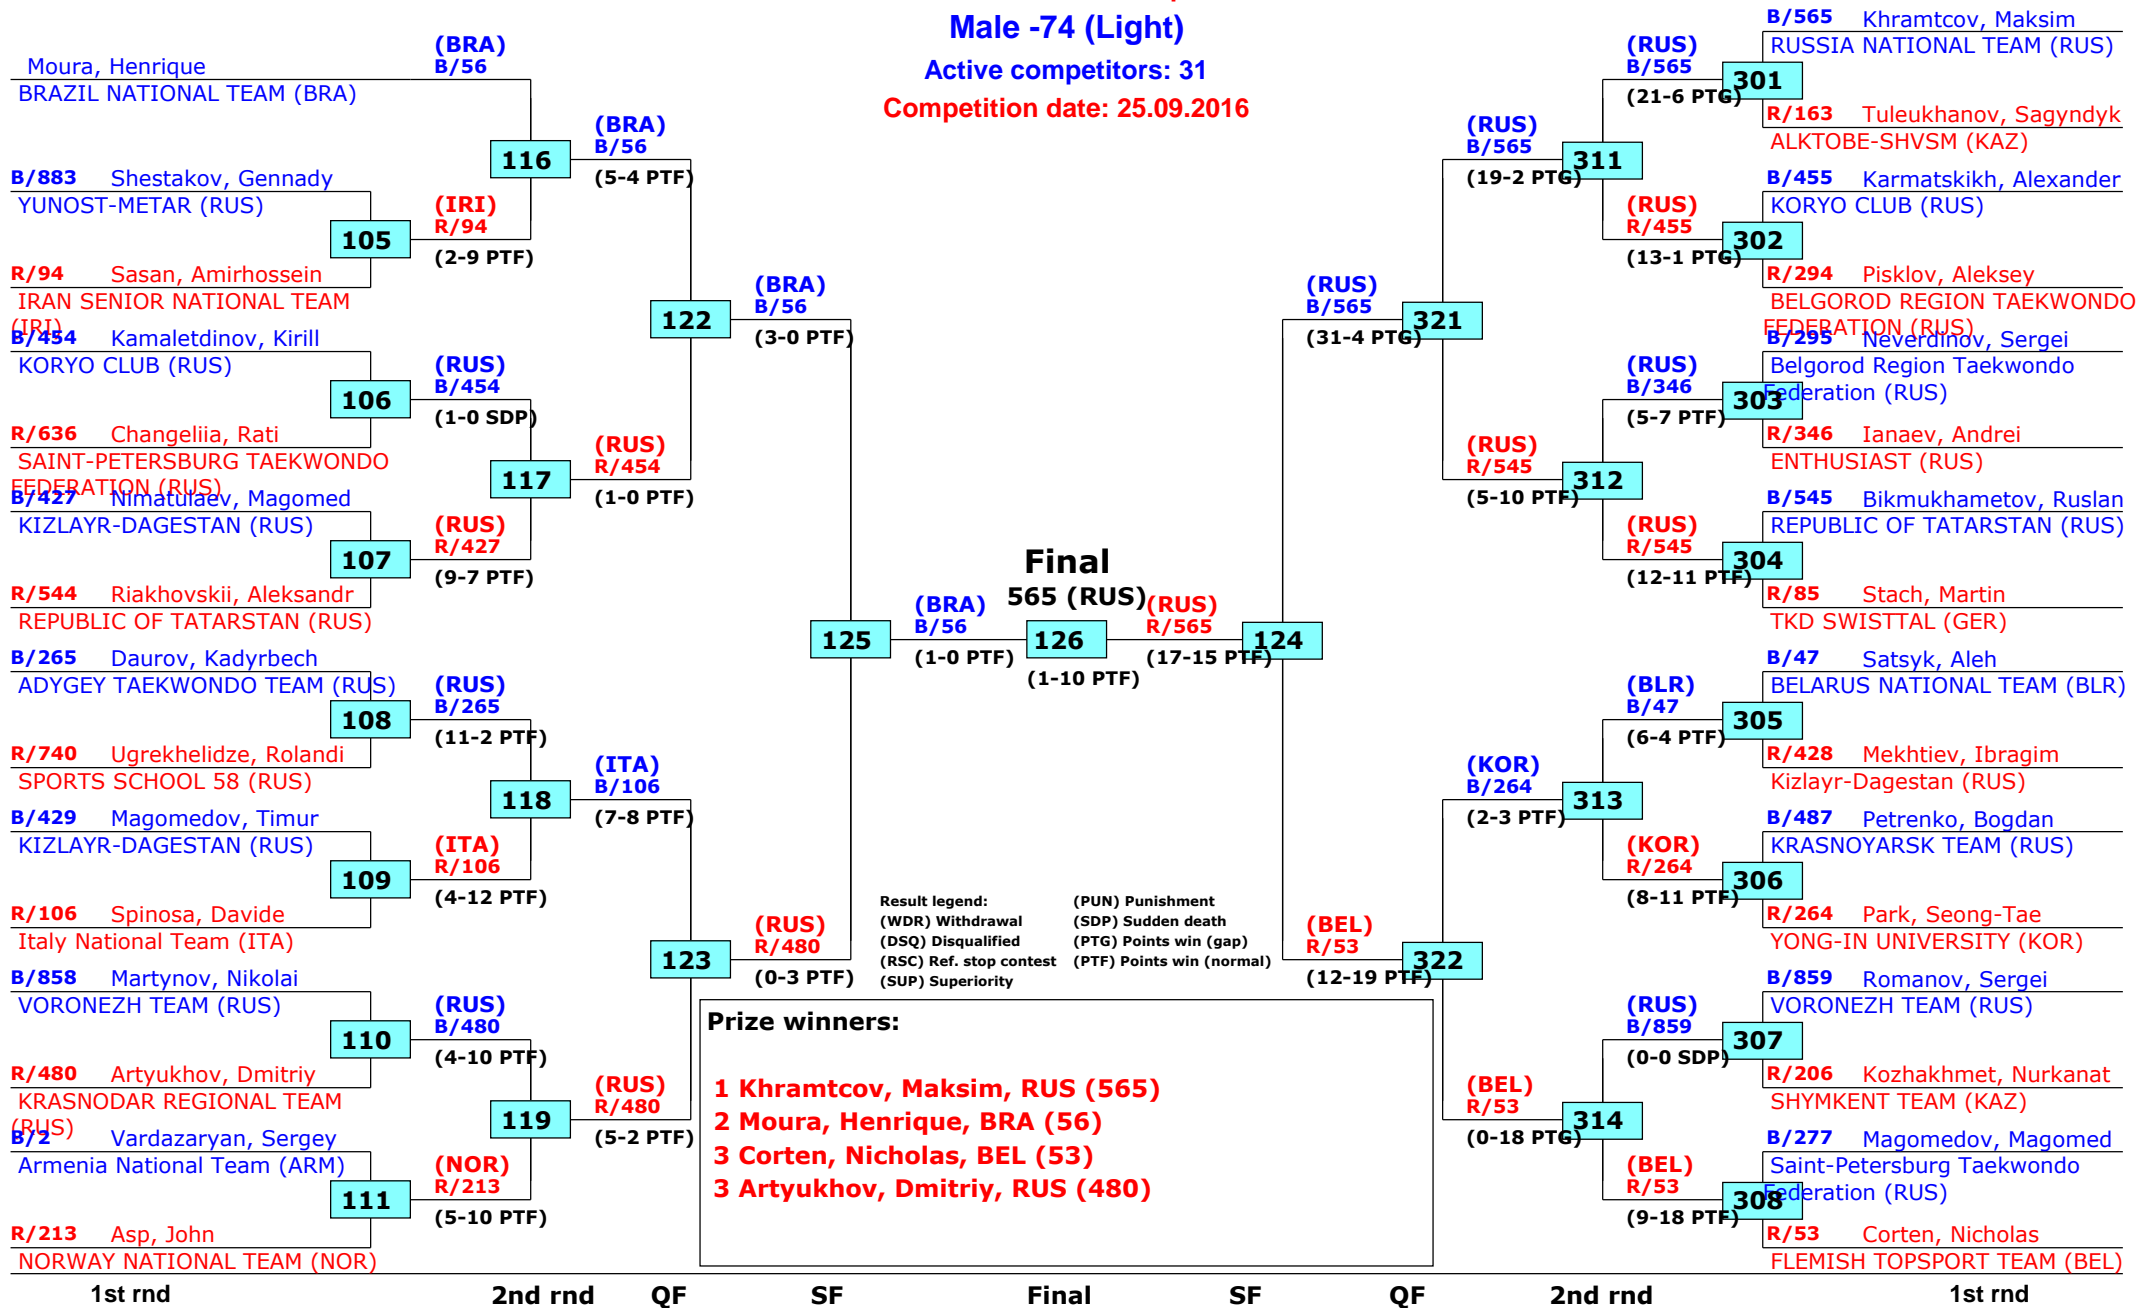

# Russian Open 2016

Moscow, Russia

Tournament date: 22.09.2016 upto 25.09.2016

Male -74 (Light)

Active competitors: 31

Competition date: 25.09.2016

# Russian Open 2016

Moscow, Russia

Tournament date: 22.09.2016 upto 25.09.2016

Male -87 (Middle)

Active competitors: 19

Competition date: 25.09.2016

# Russian Open 2016

Moscow, Russia

Tournament date: 22.09.2016 upto 25.09.2016

Female -46 (Fin)

Active competitors: 11

Competition date: 25.09.2016

Result legend: (PUN) Punishment  
(WDR) Withdrawal (SDP) Sudden death  
(DSQ) Disqualified (PTG) Points win (gap)  
(RSC) Ref. stop contest (PTF) Points win (normal)  
(SUP) Superiority