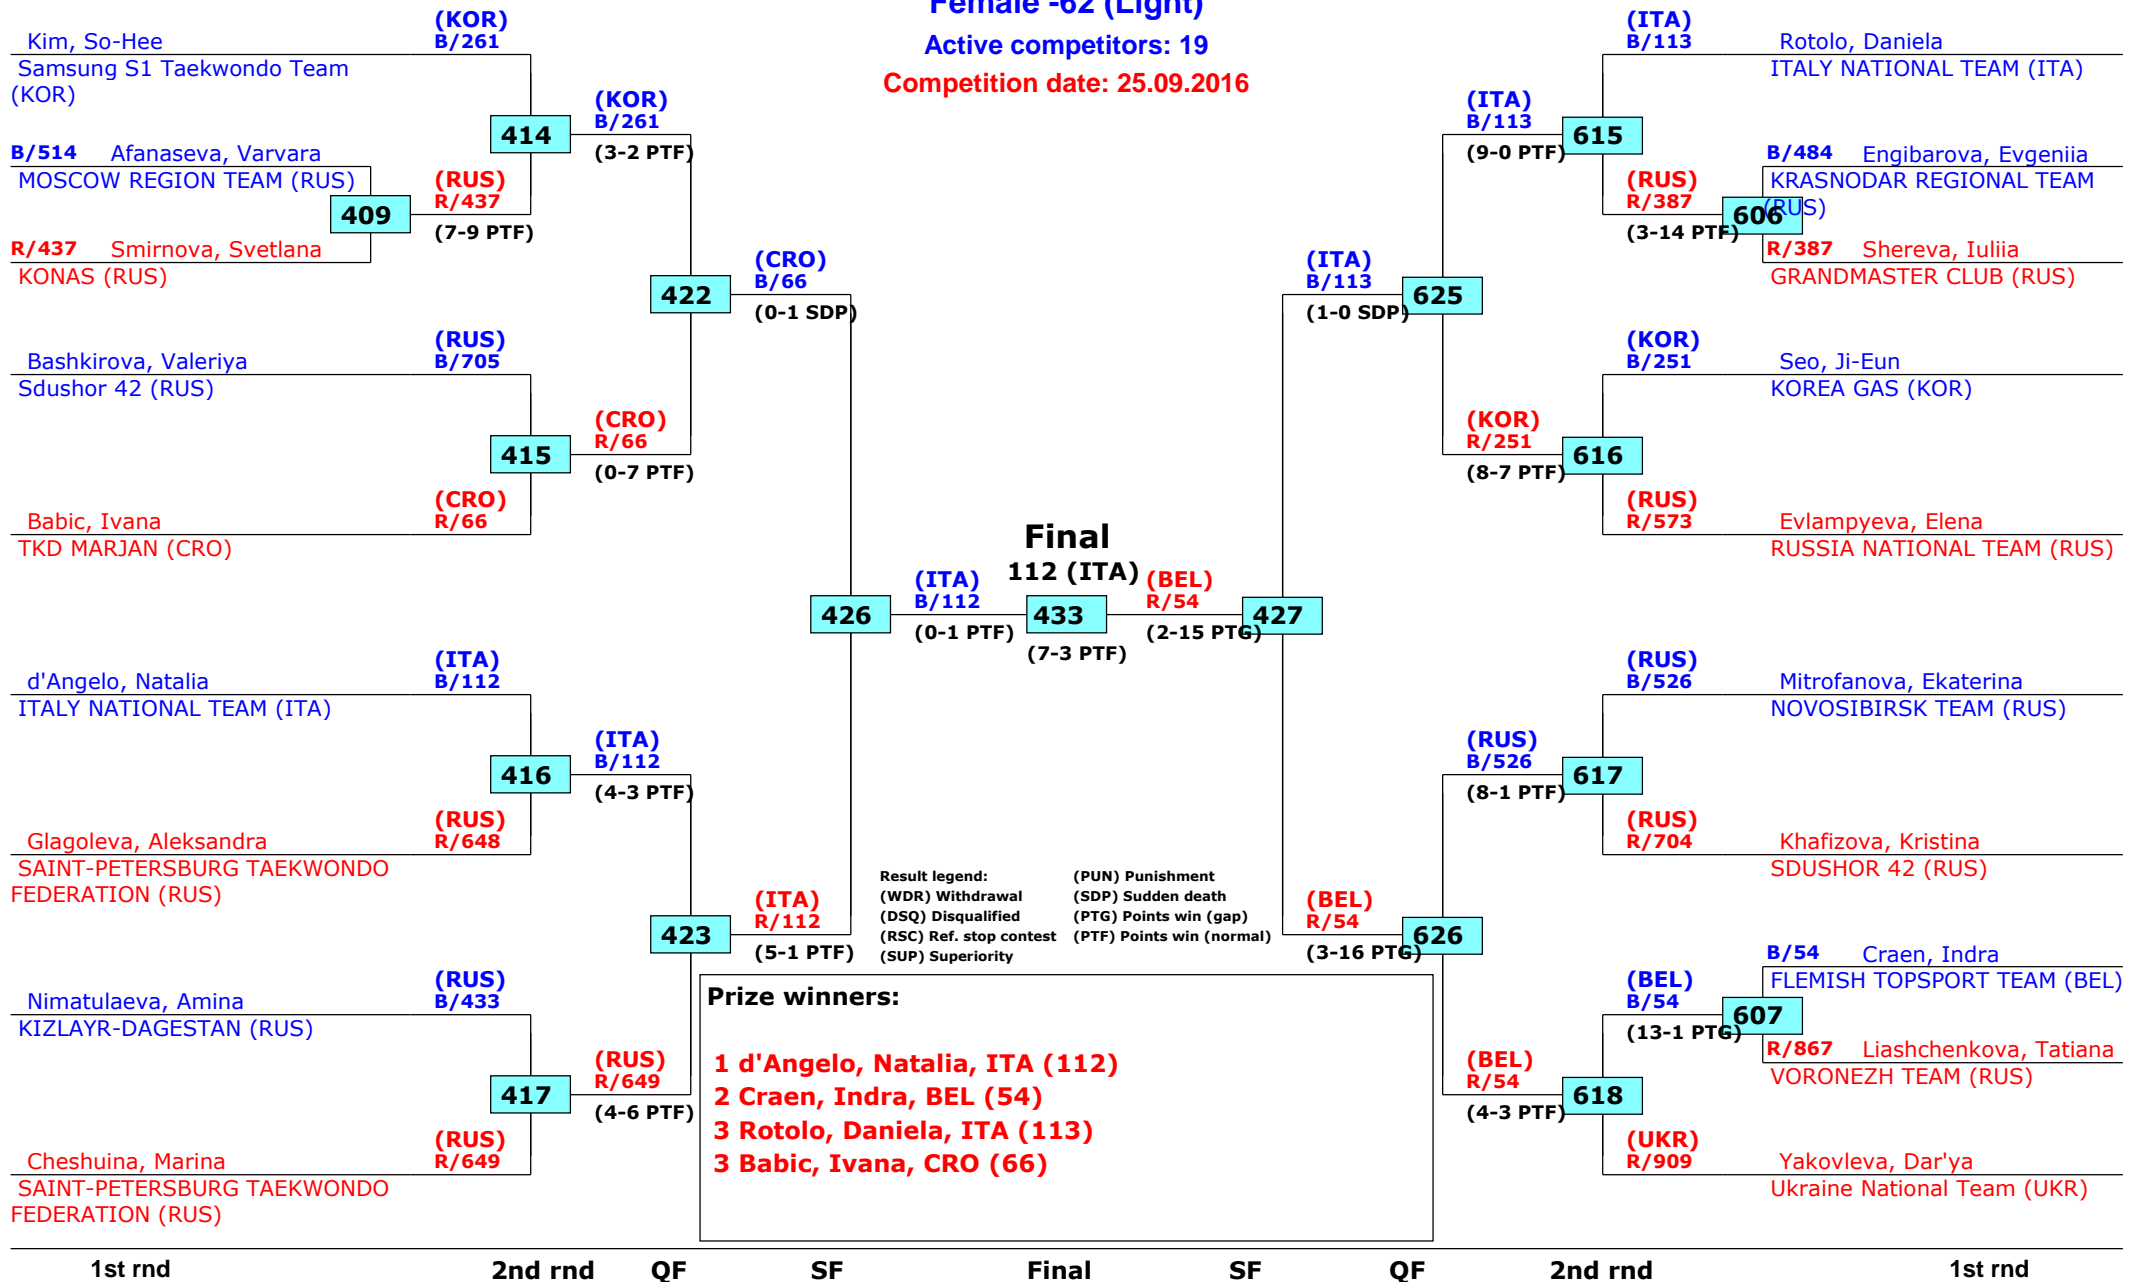

## Male -54 (Fin)

Active competitors: 24

Competition date: 25.09.2016

# Russian Open 2016

Moscow, Russia

Tournament date: 22.09.2016 upto 25.09.2016

Female -62 (Light)

Active competitors: 19

Competition date: 25.09.2016

# Russian Open 2016

Moscow, Russia

Tournament date: 22.09.2016 upto 25.09.2016

Male -63 (Bantam)

Active competitors: 53

Competition date: 25.09.2016

# Russian Open 2016

Moscow, Russia

Tournament date: 22.09.2016 upto 25.09.2016