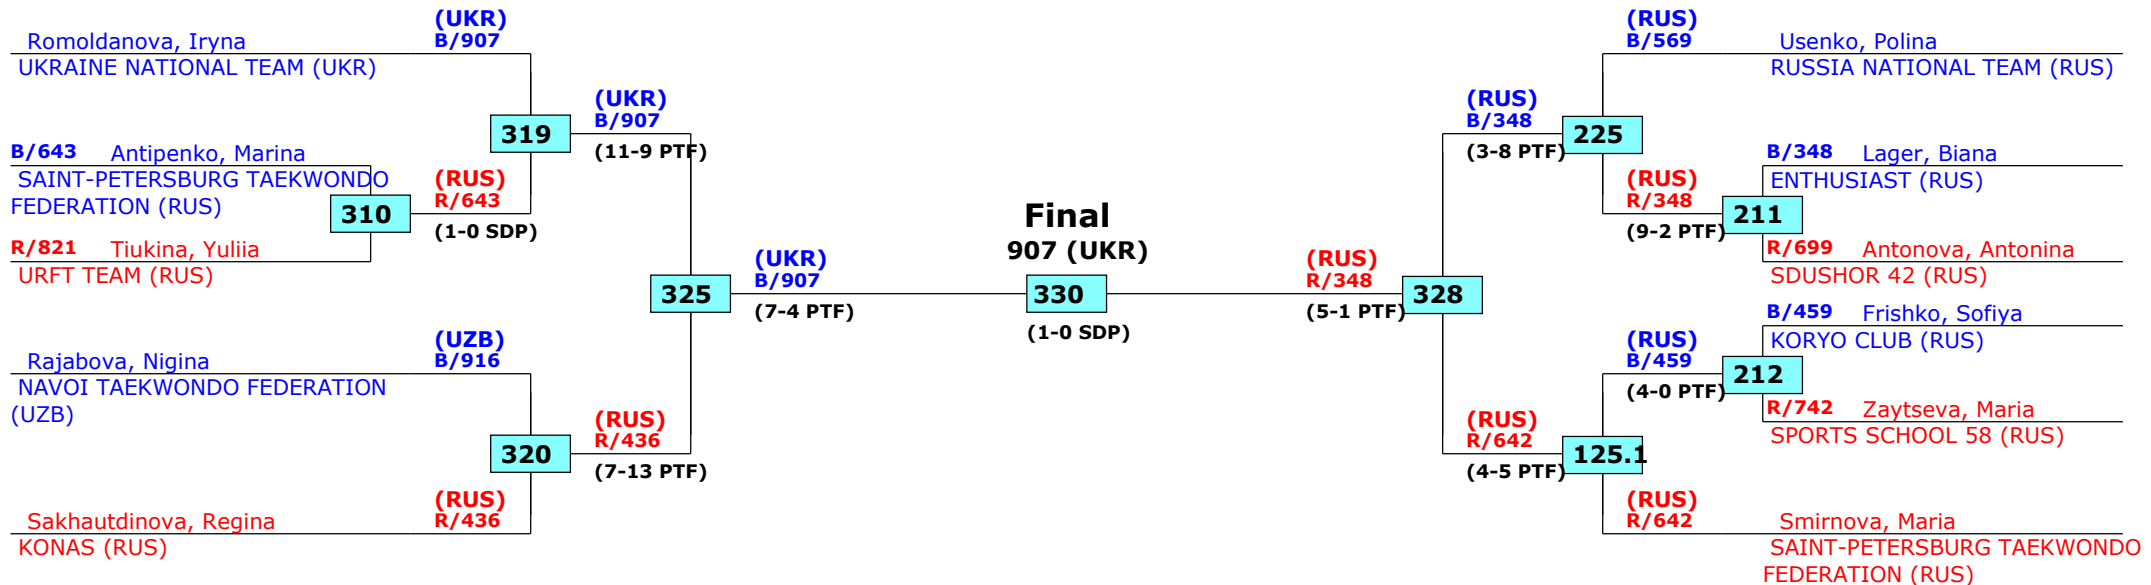

# Russian Open 2016

Moscow, Russia

Tournament date: 22.09.2016 upto 25.09.2016

Male -87 (Middle)

Active competitors: 19

Competition date: 25.09.2016

# Russian Open 2016

Moscow, Russia

Tournament date: 22.09.2016 upto 25.09.2016

Female -46 (Fin)

Active competitors: 11

Competition date: 25.09.2016

Result legend: (PUN) Punishment  
(WDR) Withdrawal (SDP) Sudden death  
(DSQ) Disqualified (PTG) Points win (gap)  
(RSC) Ref. stop contest (PTF) Points win (normal)  
(SUP) Superiority