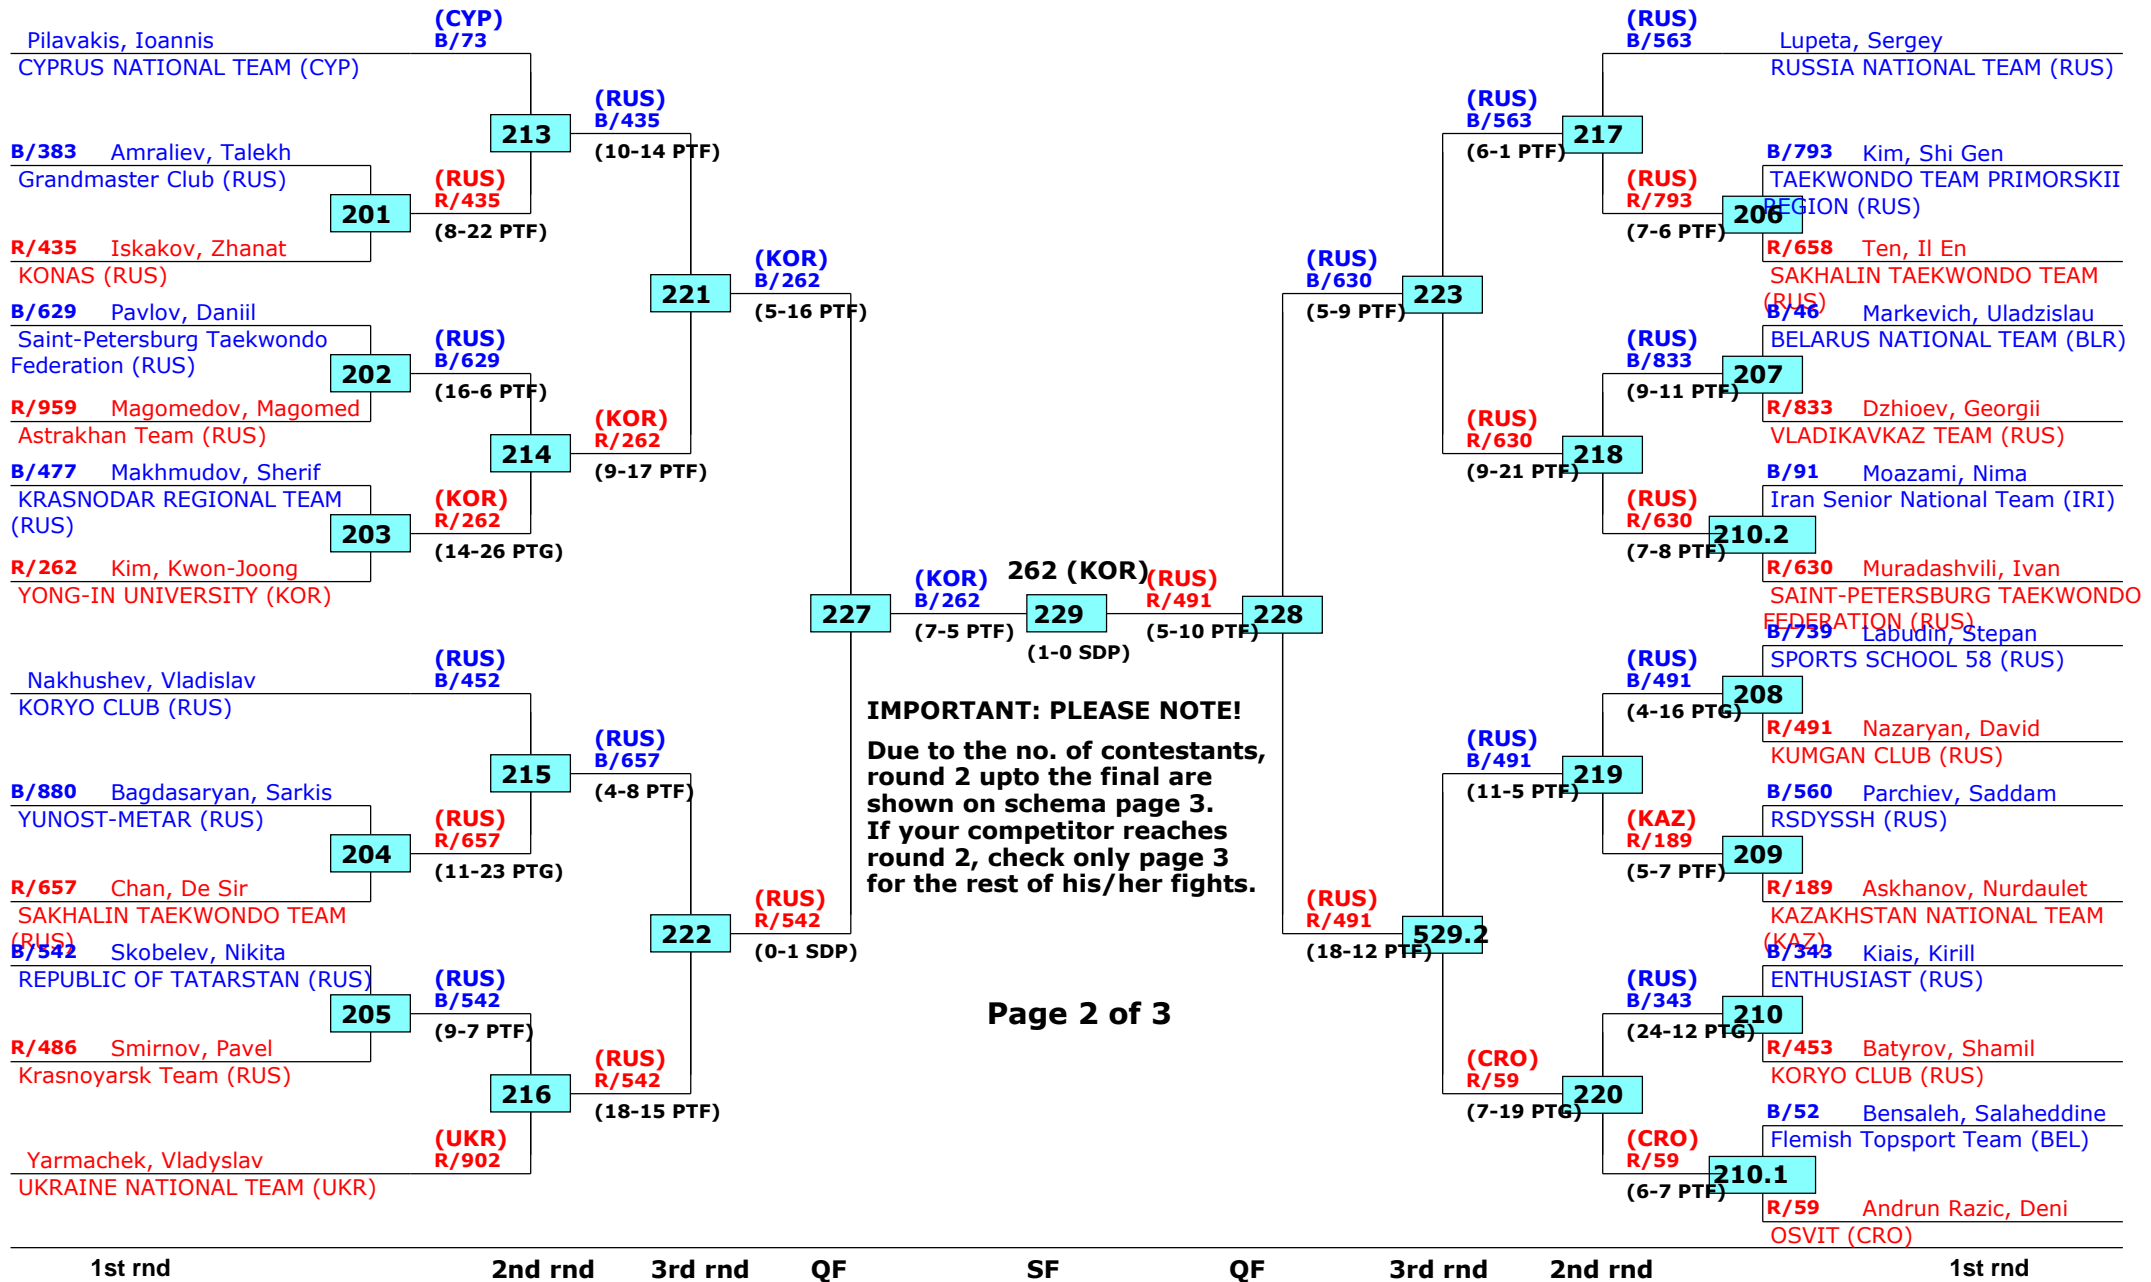

# Russian Open 2016

Moscow, Russia

Tournament date: 22.09.2016 upto 25.09.2016

Female -62 (Light)

Active competitors: 19

Competition date: 25.09.2016

# Russian Open 2016

Moscow, Russia

Tournament date: 22.09.2016 upto 25.09.2016

Male -63 (Bantam)

Active competitors: 53

Competition date: 25.09.2016

# Russian Open 2016

Moscow, Russia

Tournament date: 22.09.2016 upto 25.09.2016