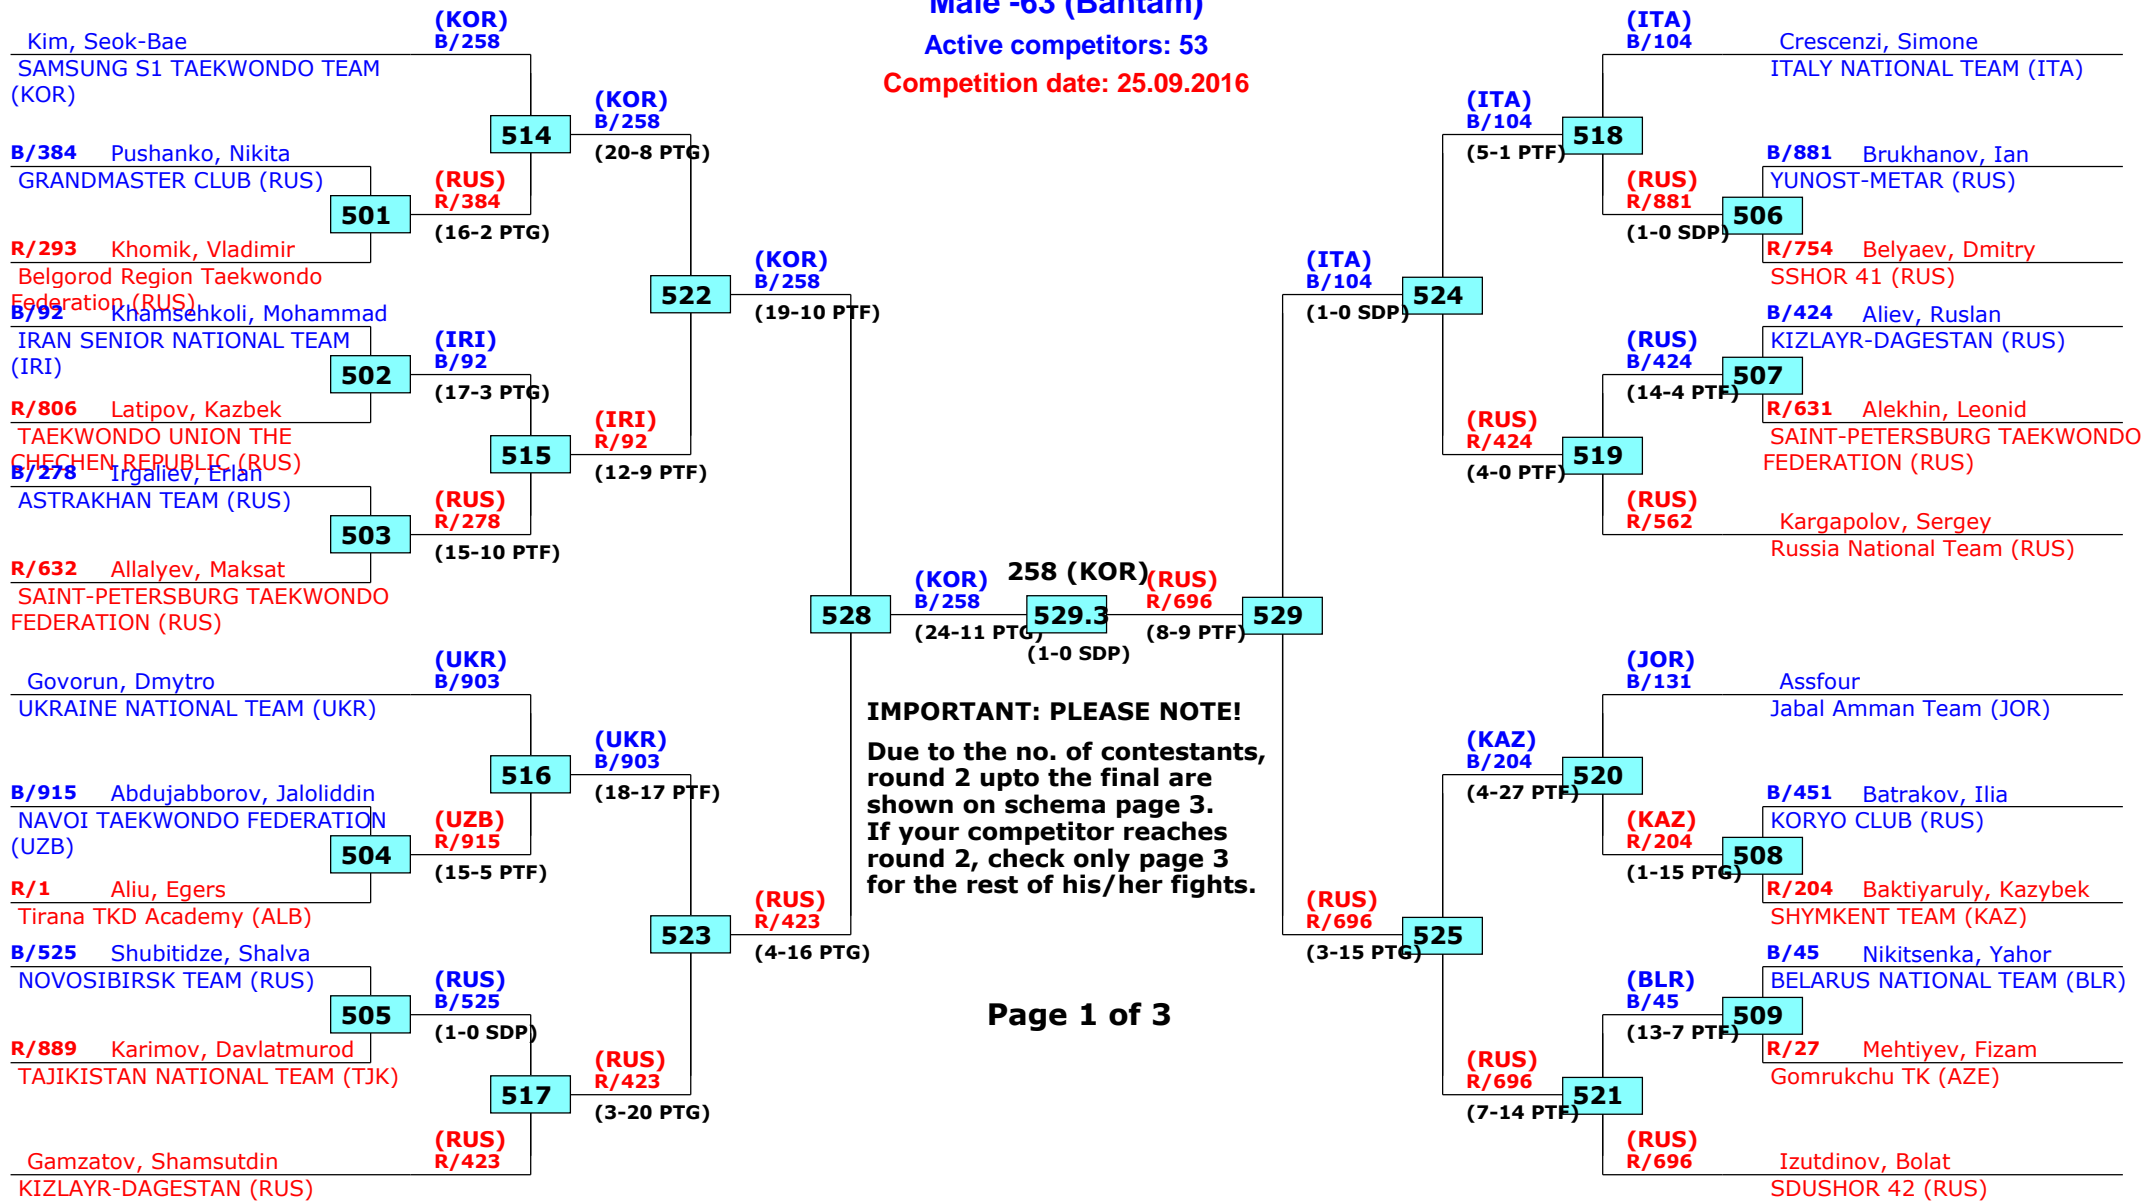

# Russian Open 2016

Moscow, Russia

Tournament date: 22.09.2016 upto 25.09.2016

Female -62 (Light)

Active competitors: 19

Competition date: 25.09.2016

# Russian Open 2016

Moscow, Russia

Tournament date: 22.09.2016 upto 25.09.2016

Male -63 (Bantam)

Active competitors: 53

Competition date: 25.09.2016

# Russian Open 2016

Moscow, Russia

Tournament date: 22.09.2016 upto 25.09.2016