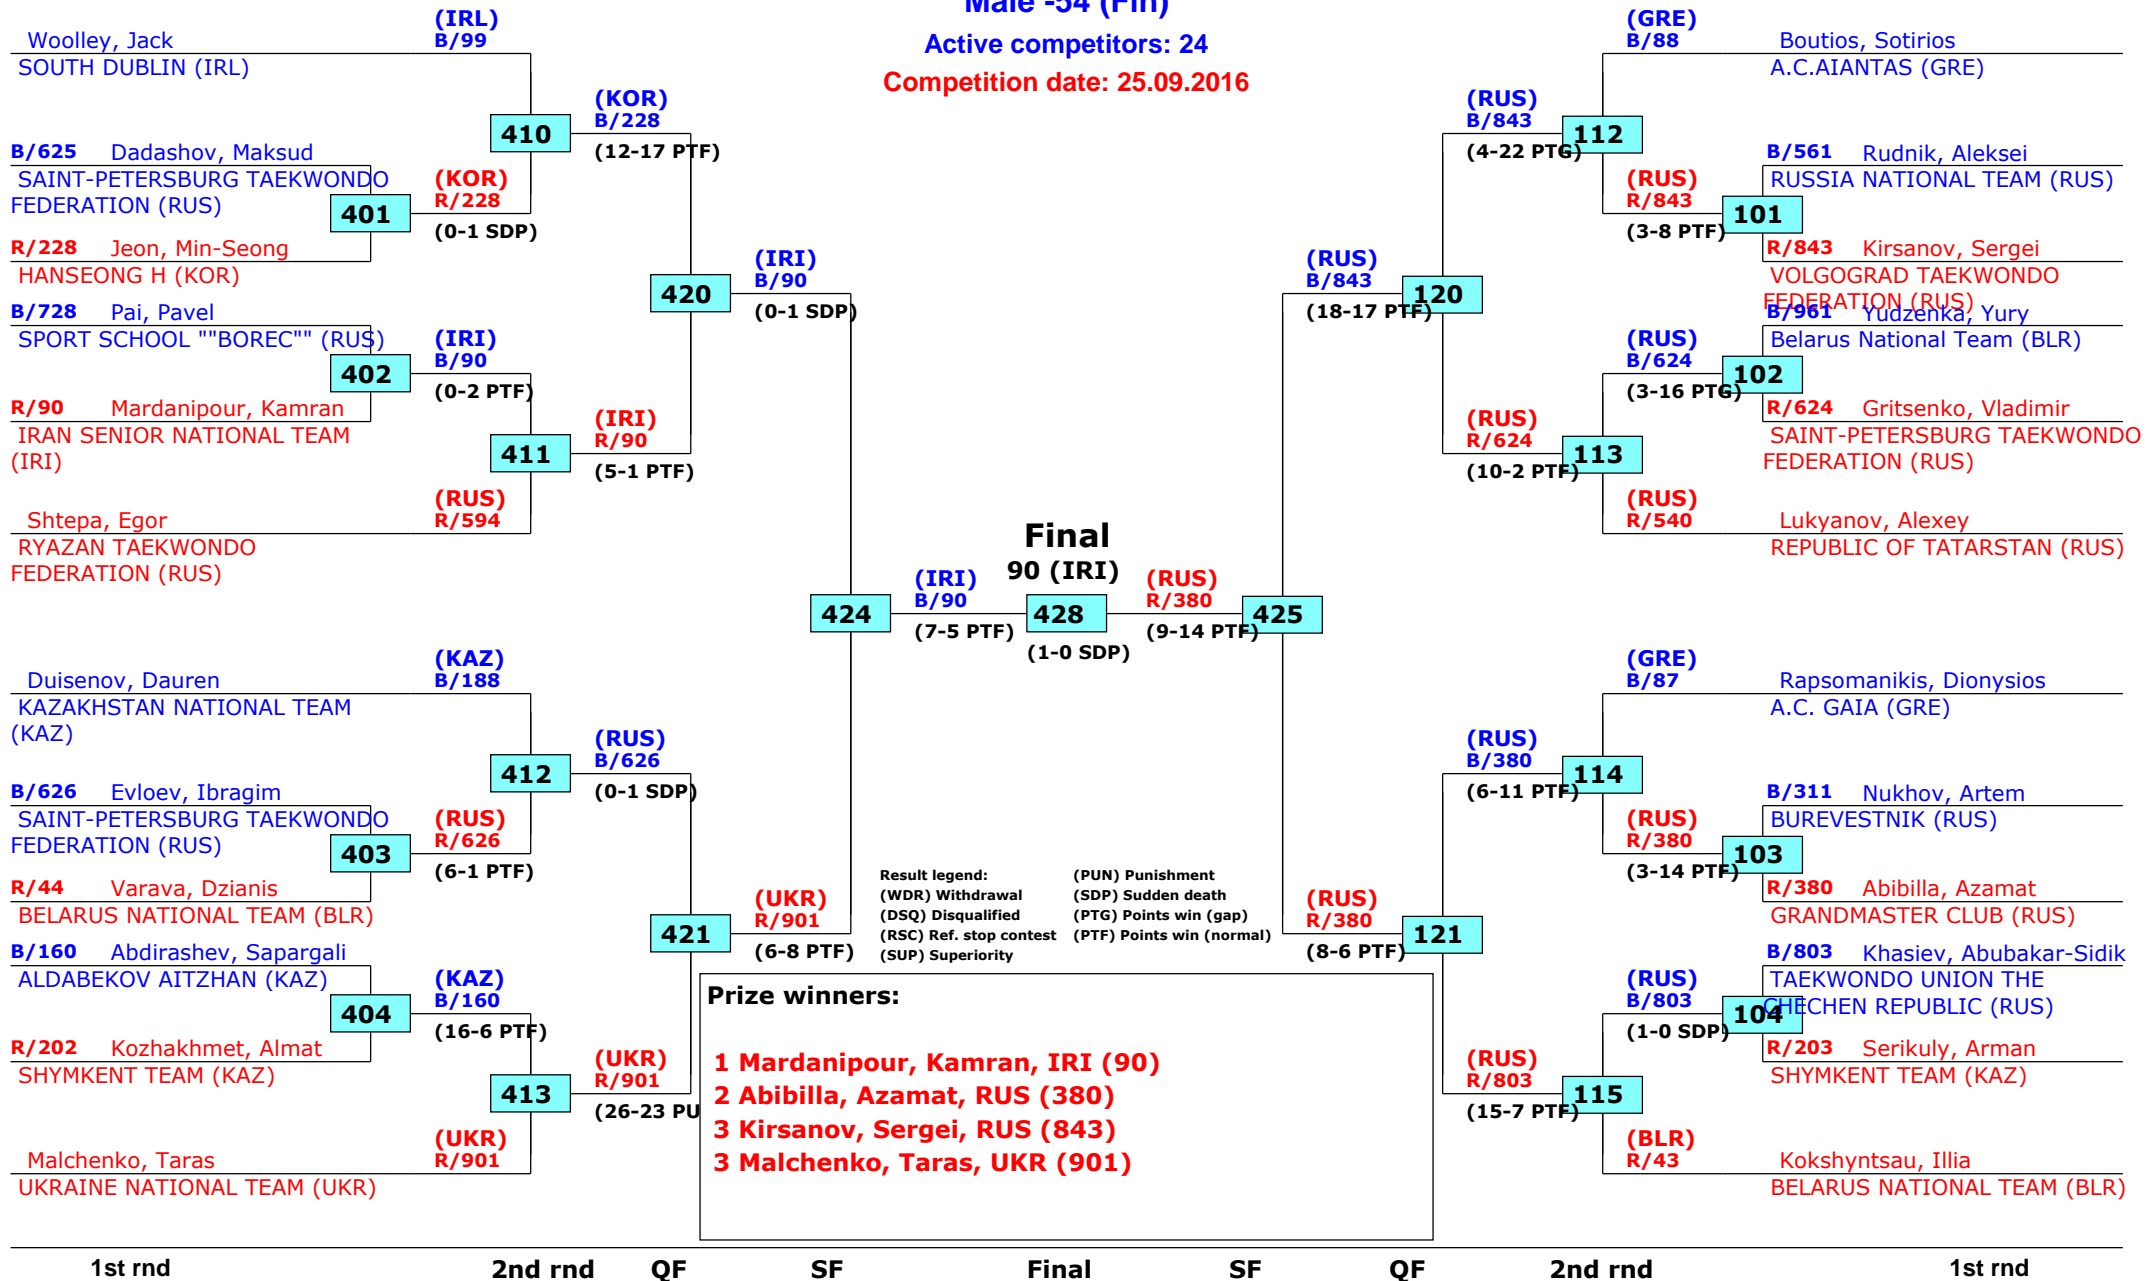

# Russian Open 2016

Moscow, Russia

Tournament date: 22.09.2016 upto 25.09.2016

## Male -54 (Fin)

Active competitors: 24

Competition date: 25.09.2016