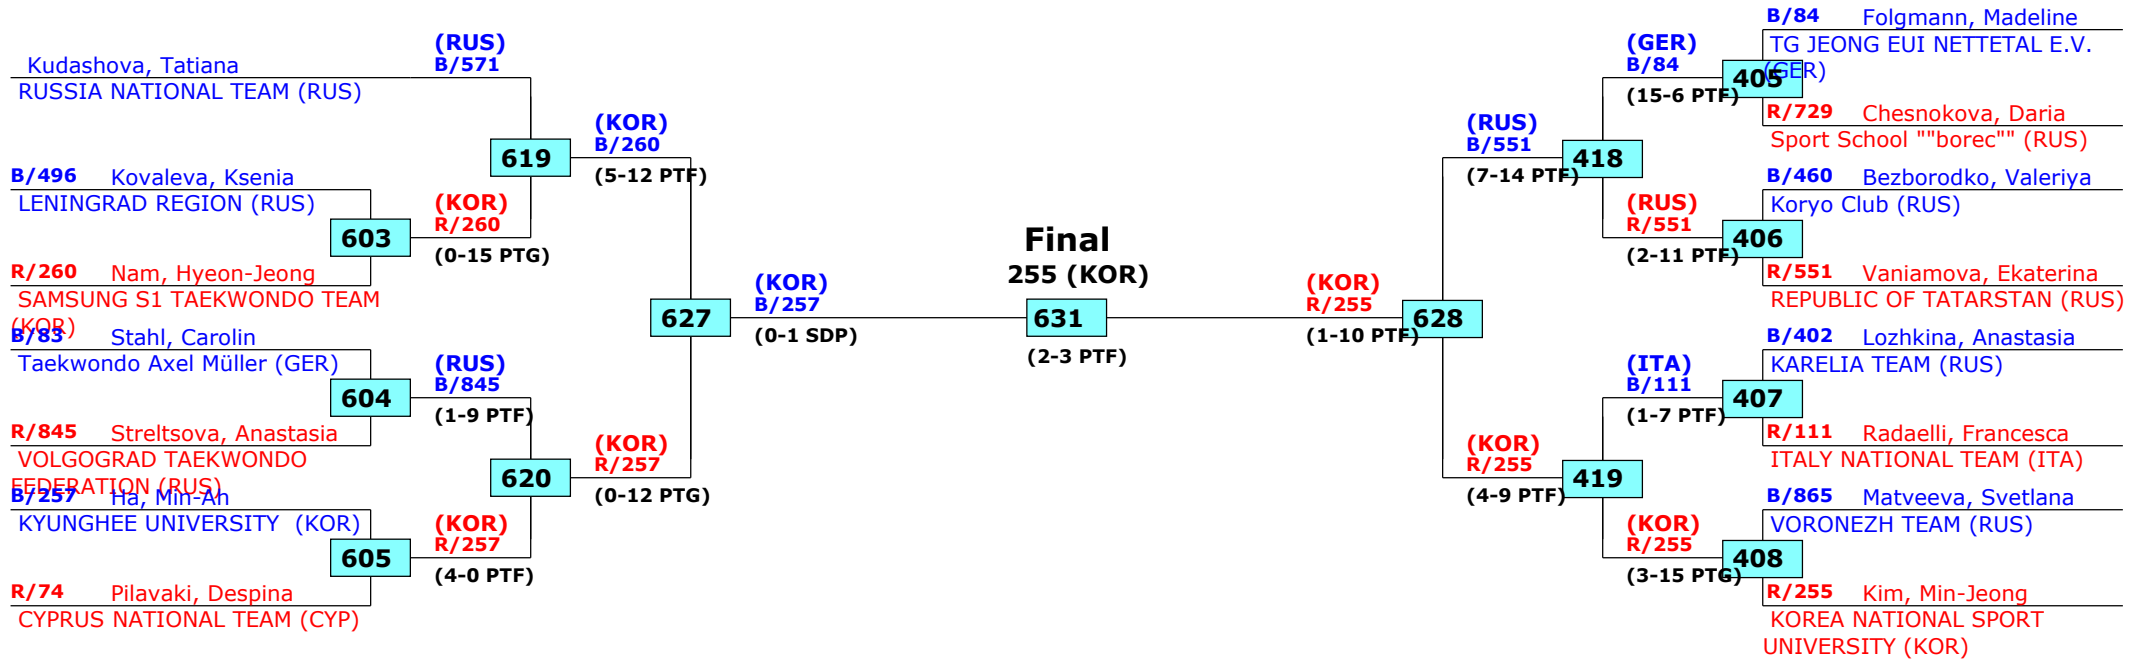

Russian Open 2016

Moscow, Russia

Tournament date: 22.09.2016 upto 25.09.2016

Female -53 (Bantam)

Active competitors: 15

Competition date: 25.09.2016

Result legend:
(WDR) Withdrawal (SDP) Sudden death
(DSQ) Disqualified (PTG) Points win (gap)
(RSC) Ref. stop contest (PTF) Points win (normal)
(SUP) Superiority (PUN) Punishment

Prize winners:

1 Kim, Min-Jeong, KOR (255)
2 Ha, Min-Ah, KOR (257)
3 Vaniamova, Ekaterina, RUS (551)
3 Nam, Hyeon-Jeong, KOR (260)

1st rnd   QF   SF   Final   SF   QF   1st rnd