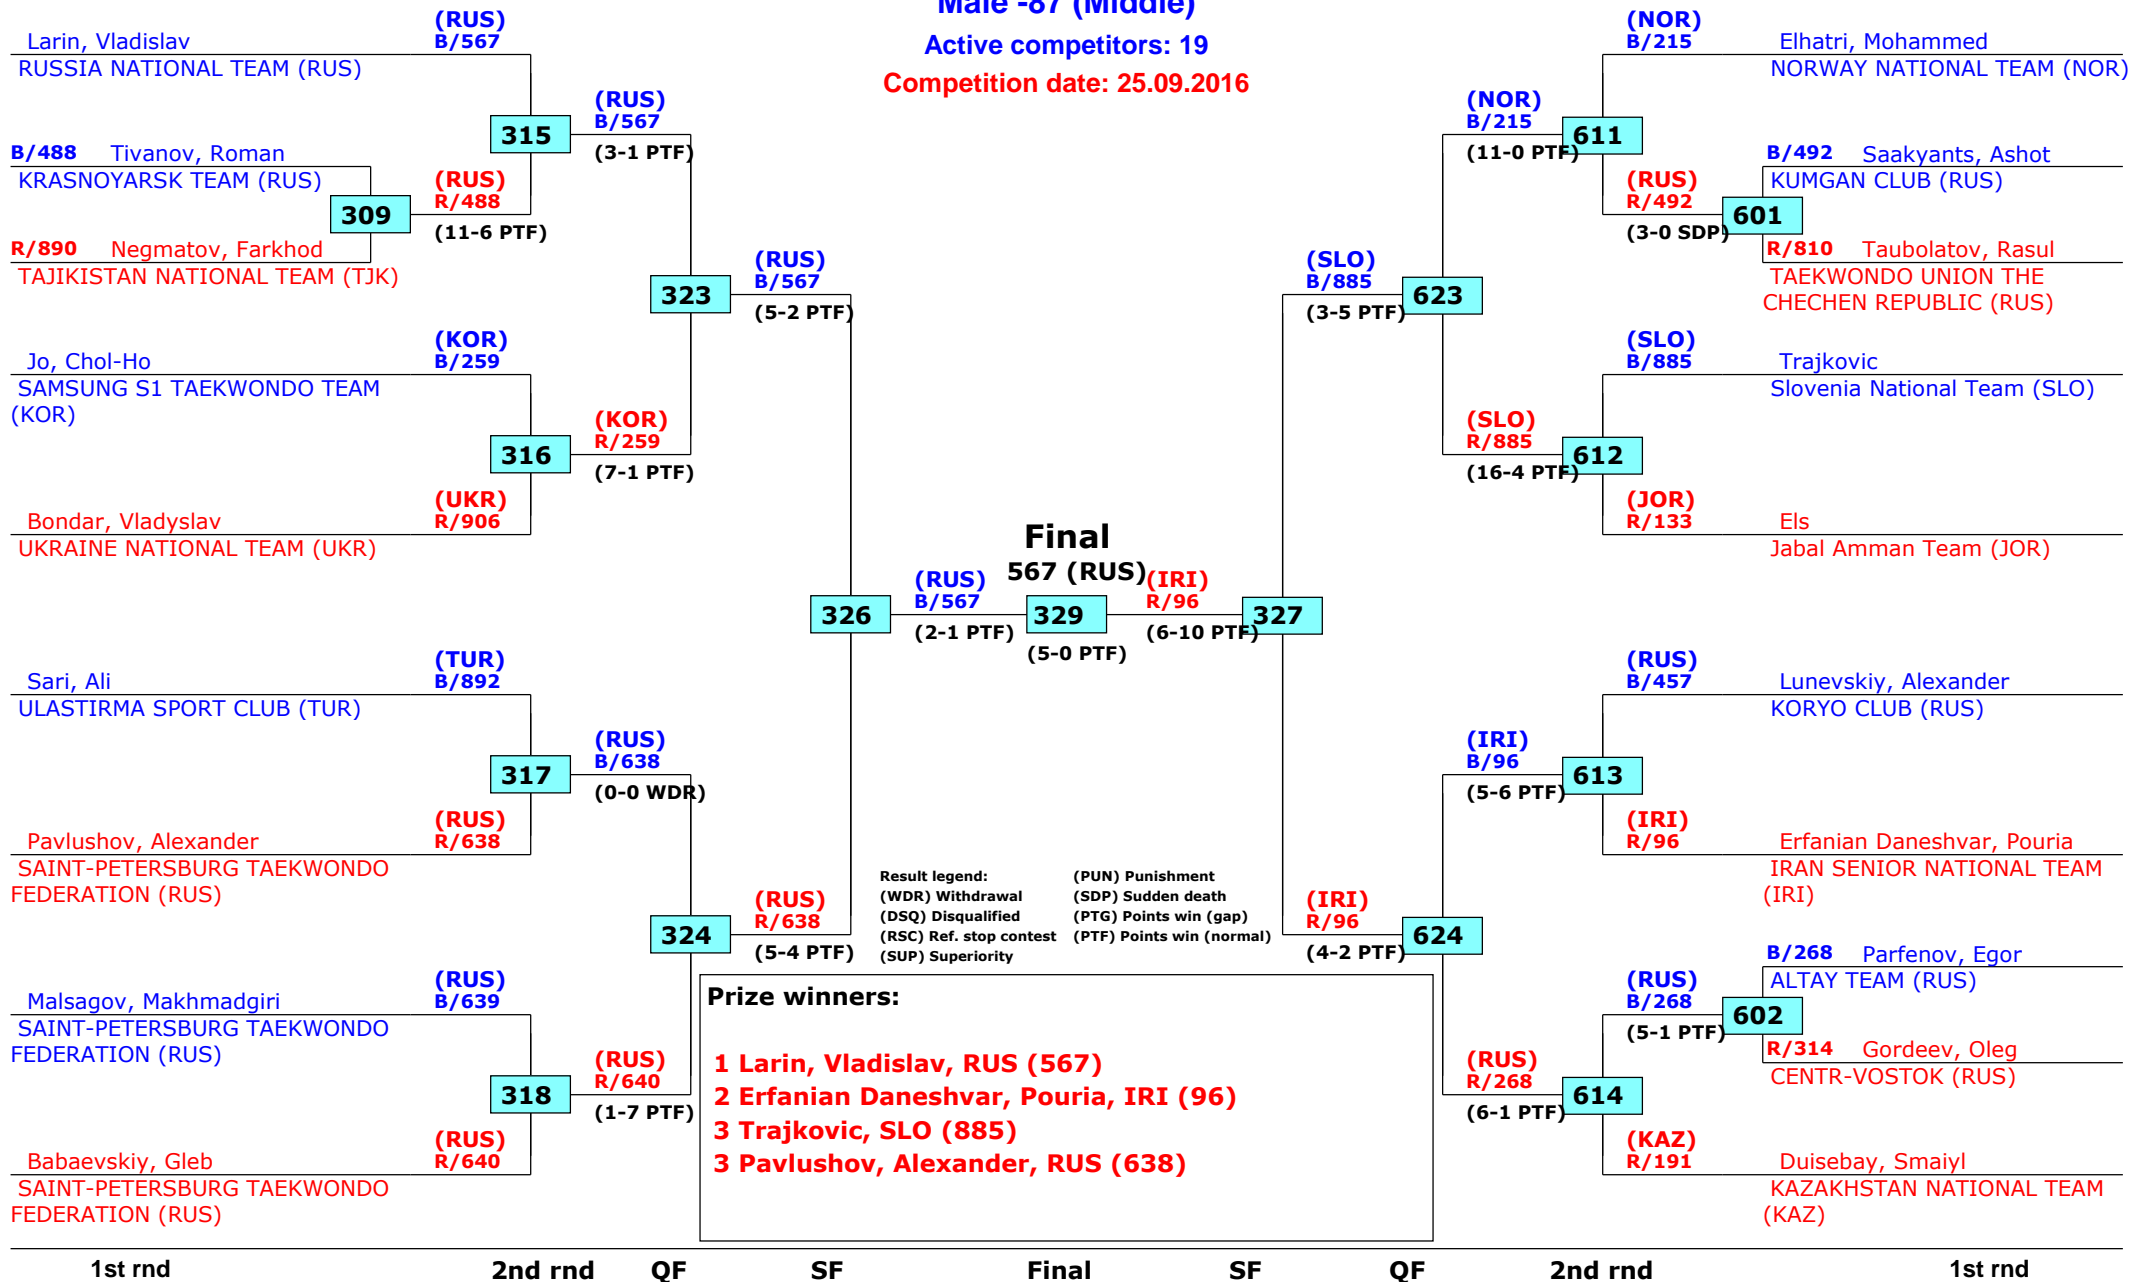

# Russian Open 2016

Moscow, Russia

Tournament date: 22.09.2016 upto 25.09.2016

Male -87 (Middle)

Active competitors: 19

Competition date: 25.09.2016

# Russian Open 2016

Moscow, Russia

Tournament date: 22.09.2016 upto 25.09.2016

Female -46 (Fin)

Active competitors: 11

Competition date: 25.09.2016

Result legend: (PUN) Punishment  
(WDR) Withdrawal (SDP) Sudden death  
(DSQ) Disqualified (PTG) Points win (gap)  
(RSC) Ref. stop contest (PTF) Points win (normal)  
(SUP) Superiority