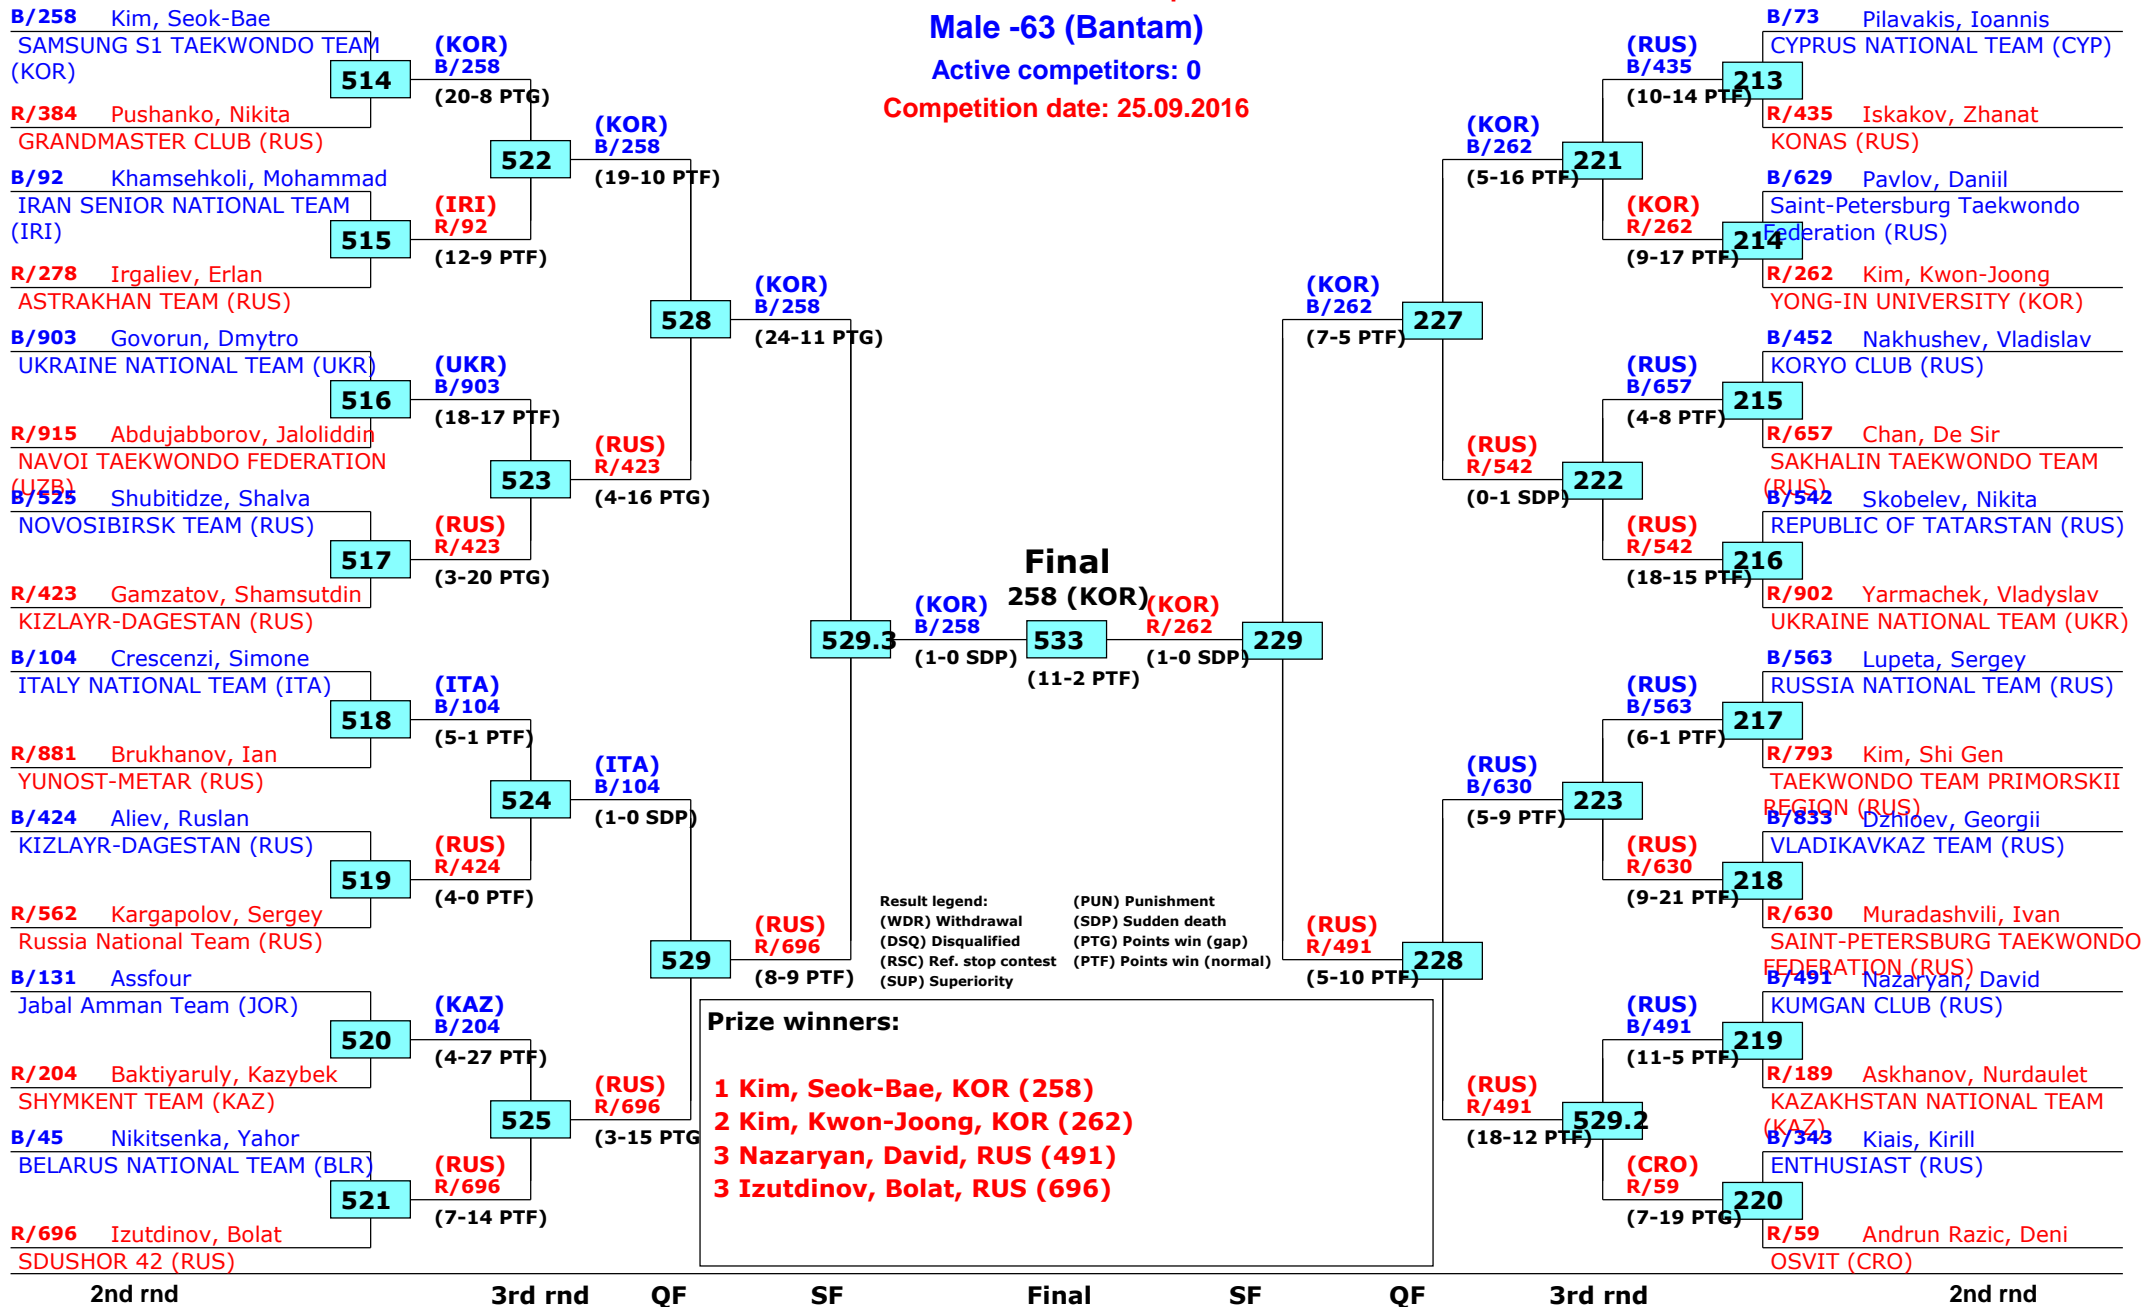

# Russian Open 2016

Moscow, Russia

Tournament date: 22.09.2016 upto 25.09.2016

Male -63 (Bantam)

Active competitors: 53

Competition date: 25.09.2016

# Russian Open 2016

Moscow, Russia

Tournament date: 22.09.2016 upto 25.09.2016

## Male -63 (Bantam)

Active competitors: 0

Competition date: 25.09.2016

# Russian Open 2016