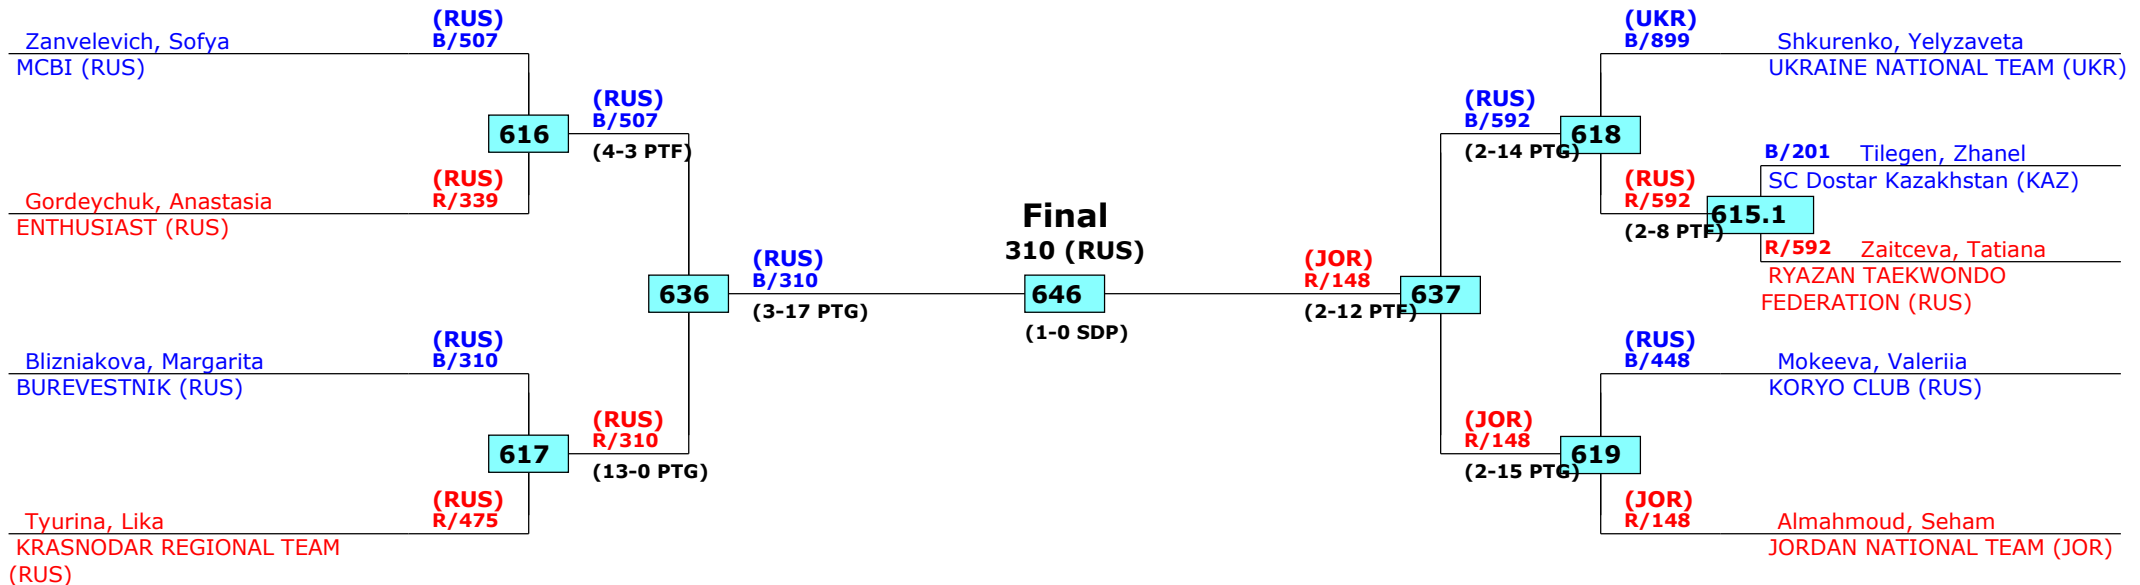

# Russian Open 2016

Moscow, Russia

Tournament date: 22.09.2016 upto 25.09.2016

Male +78 (Heavy)

Active competitors: 9

Competition date: 23.09.2016

# Russian Open 2016

Moscow, Russia

Tournament date: 22.09.2016 upto 25.09.2016

Female -63 (Middle)

Active competitors: 9

Competition date: 23.09.2016

Result legend:  
 (WDR) Withdrawal (DSQ) Disqualified (RSC) Ref. stop contest (SUP) Superiority  
 (PUN) Punishment (SDP) Sudden death (PTG) Points win (gap) (PTF) Points win (normal)