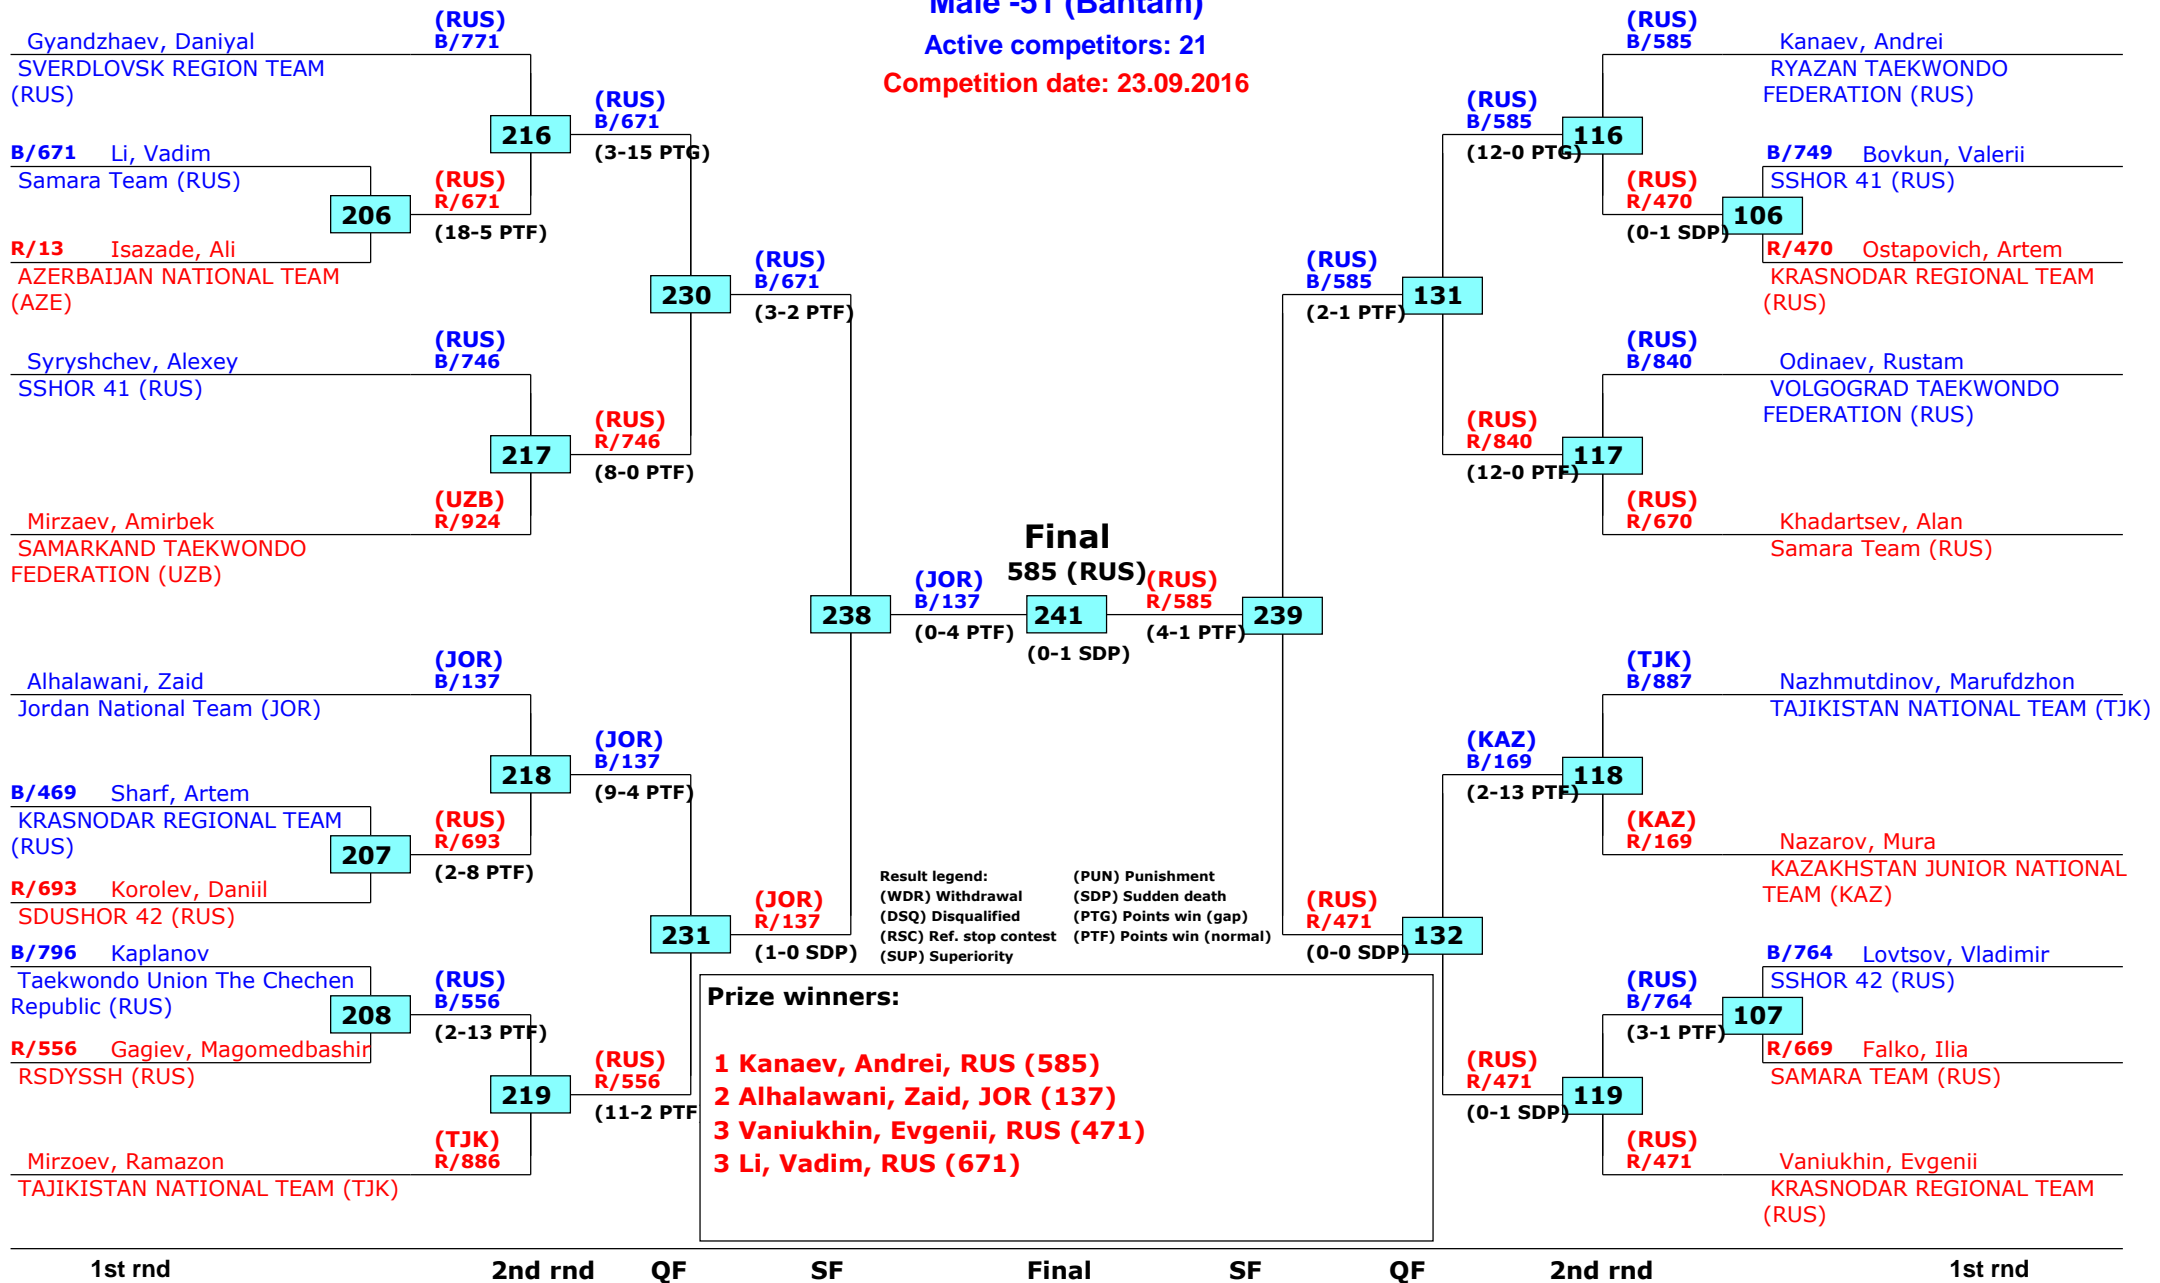

# Russian Open 2016

Moscow, Russia

Tournament date: 22.09.2016 upto 25.09.2016

Male -51 (Bantam)

Active competitors: 21

Competition date: 23.09.2016