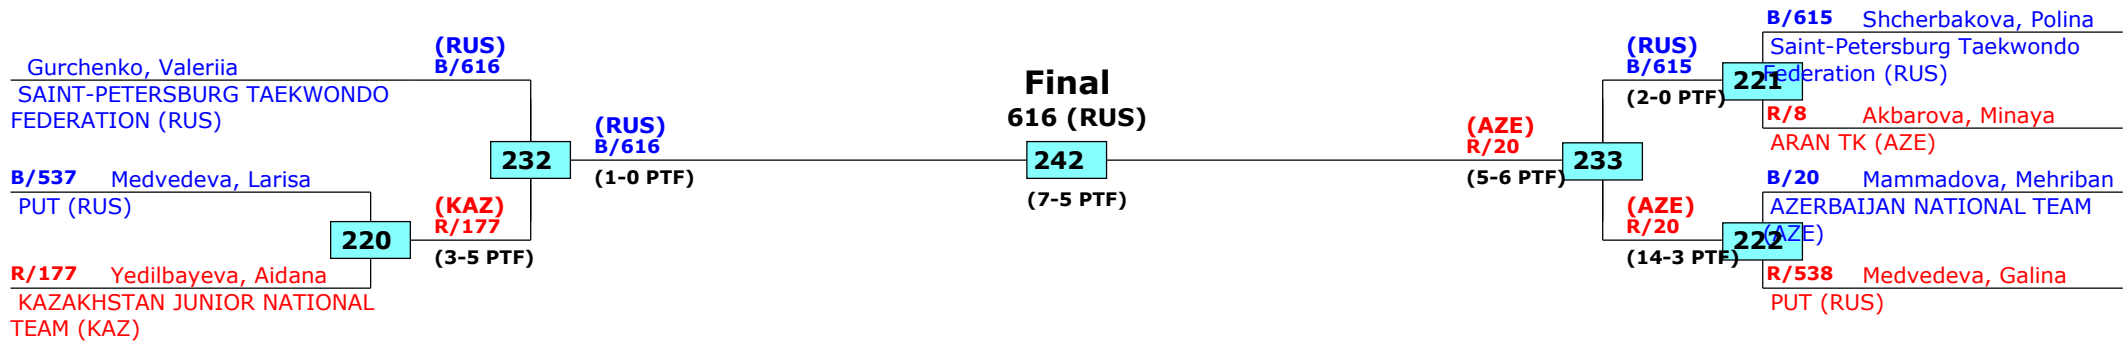

# Russian Open 2016

Moscow, Russia

Tournament date: 22.09.2016 upto 25.09.2016

Male -51 (Bantam)

Active competitors: 21

Competition date: 23.09.2016

# Russian Open 2016

Moscow, Russia

Tournament date: 22.09.2016 upto 25.09.2016

Female -42 (Fin)

Active competitors: 7

Competition date: 23.09.2016

Result legend: (PUN) Punishment  
(WDR) Withdrawal (SDP) Sudden death  
(DSQ) Disqualified (PTG) Points win (gap)  
(RSC) Ref. stop contest (PTF) Points win (normal)  
(SUP) Superiority