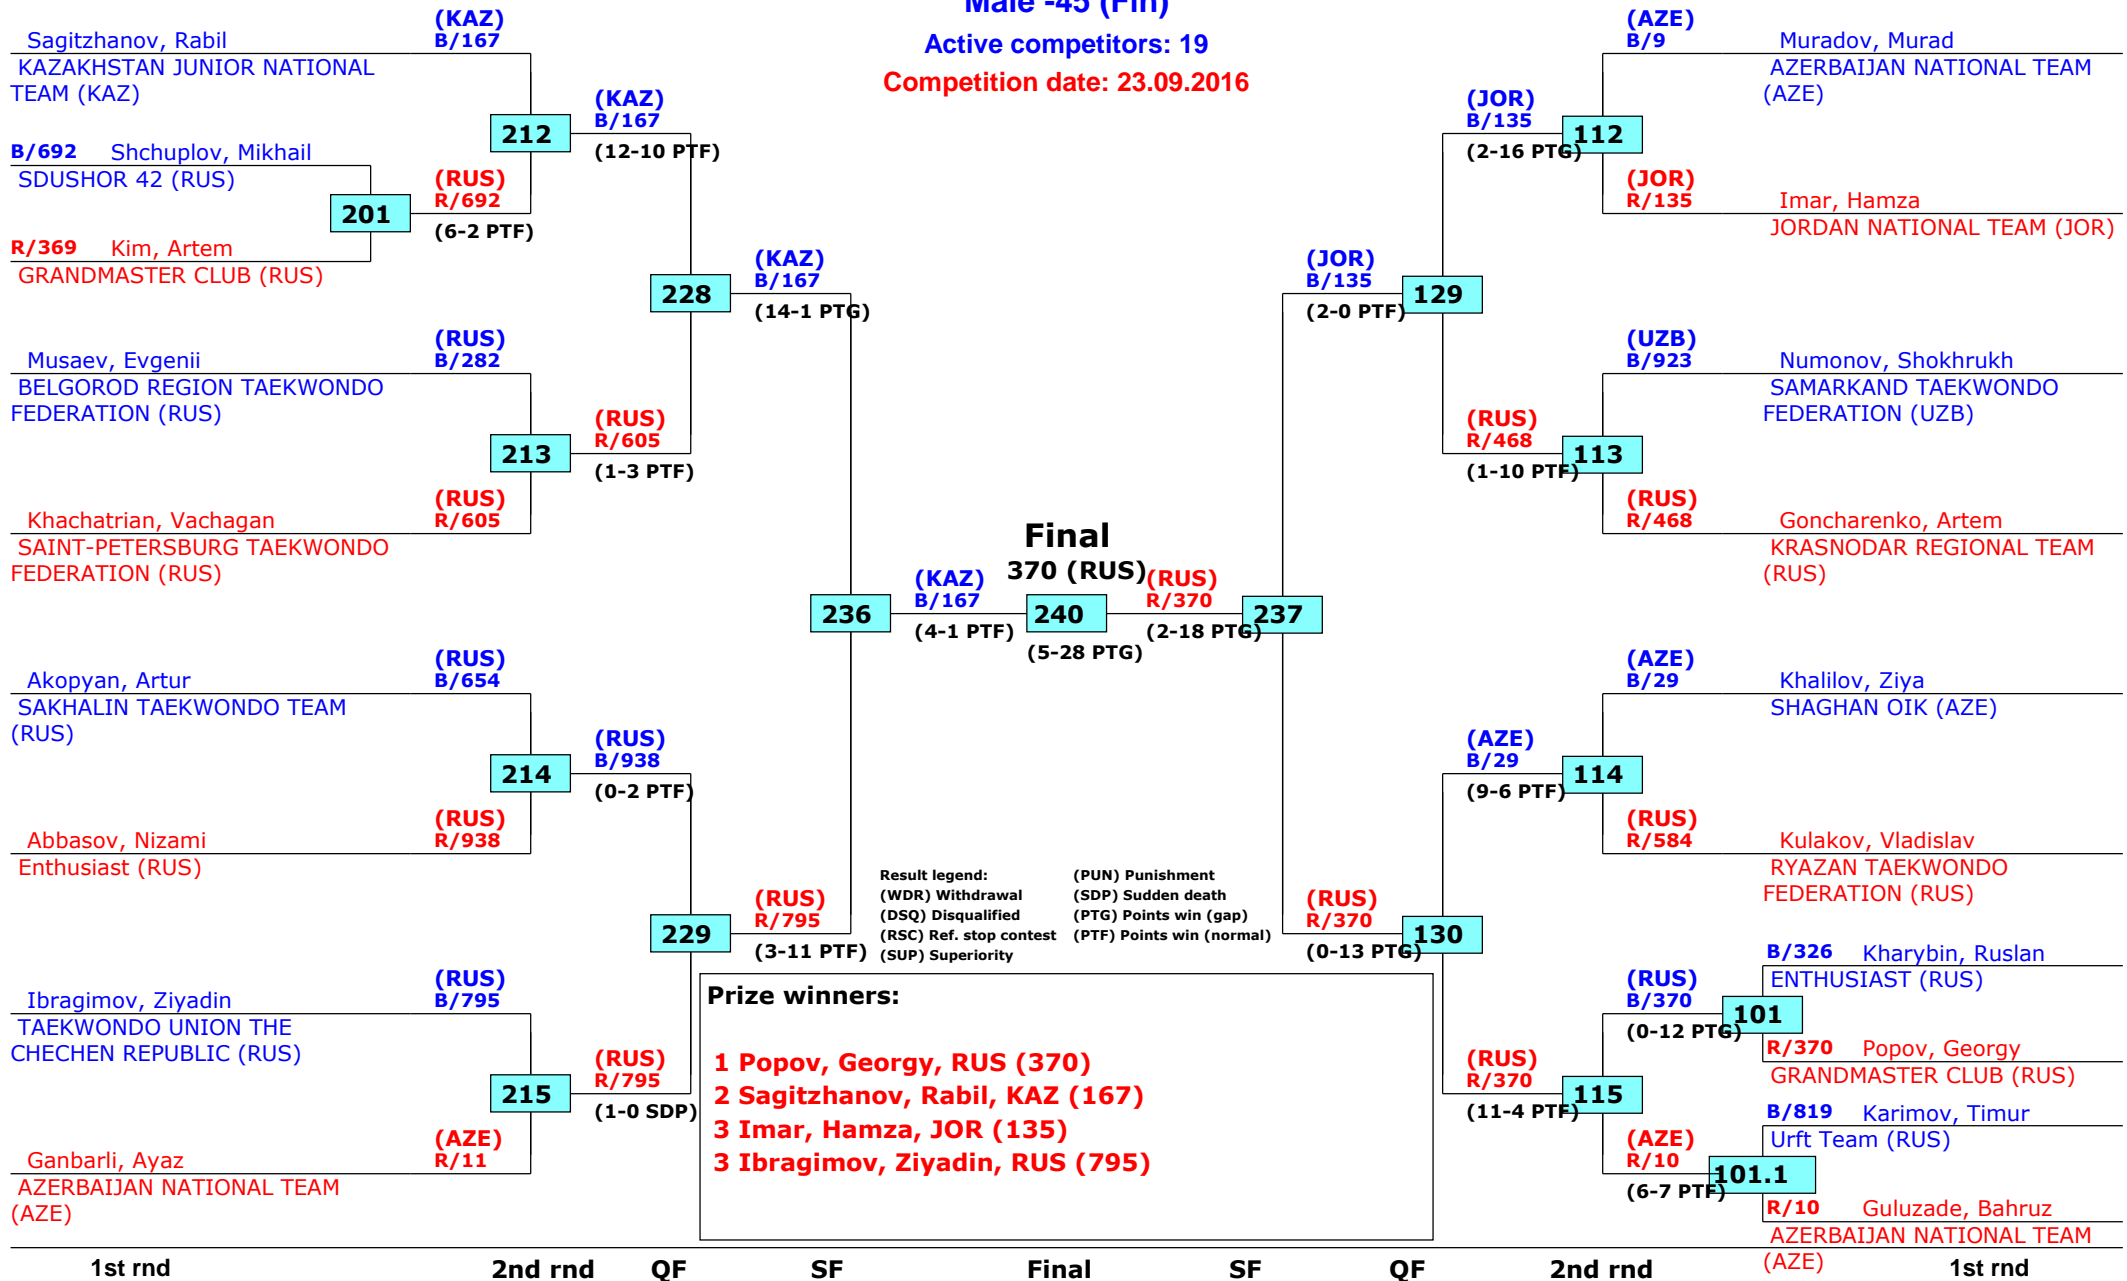

# Russian Open 2016

Moscow, Russia

Tournament date: 22.09.2016 upto 25.09.2016

Female -49 (Feather)

Active competitors: 18

Competition date: 23.09.2016

# Russian Open 2016

Moscow, Russia

Tournament date: 22.09.2016 upto 25.09.2016

Male -45 (Fin)

Active competitors: 19

Competition date: 23.09.2016

# Russian Open 2016

Moscow, Russia

Tournament date: 22.09.2016 upto 25.09.2016

Male -51 (Bantam)

Active competitors: 21

Competition date: 23.09.2016