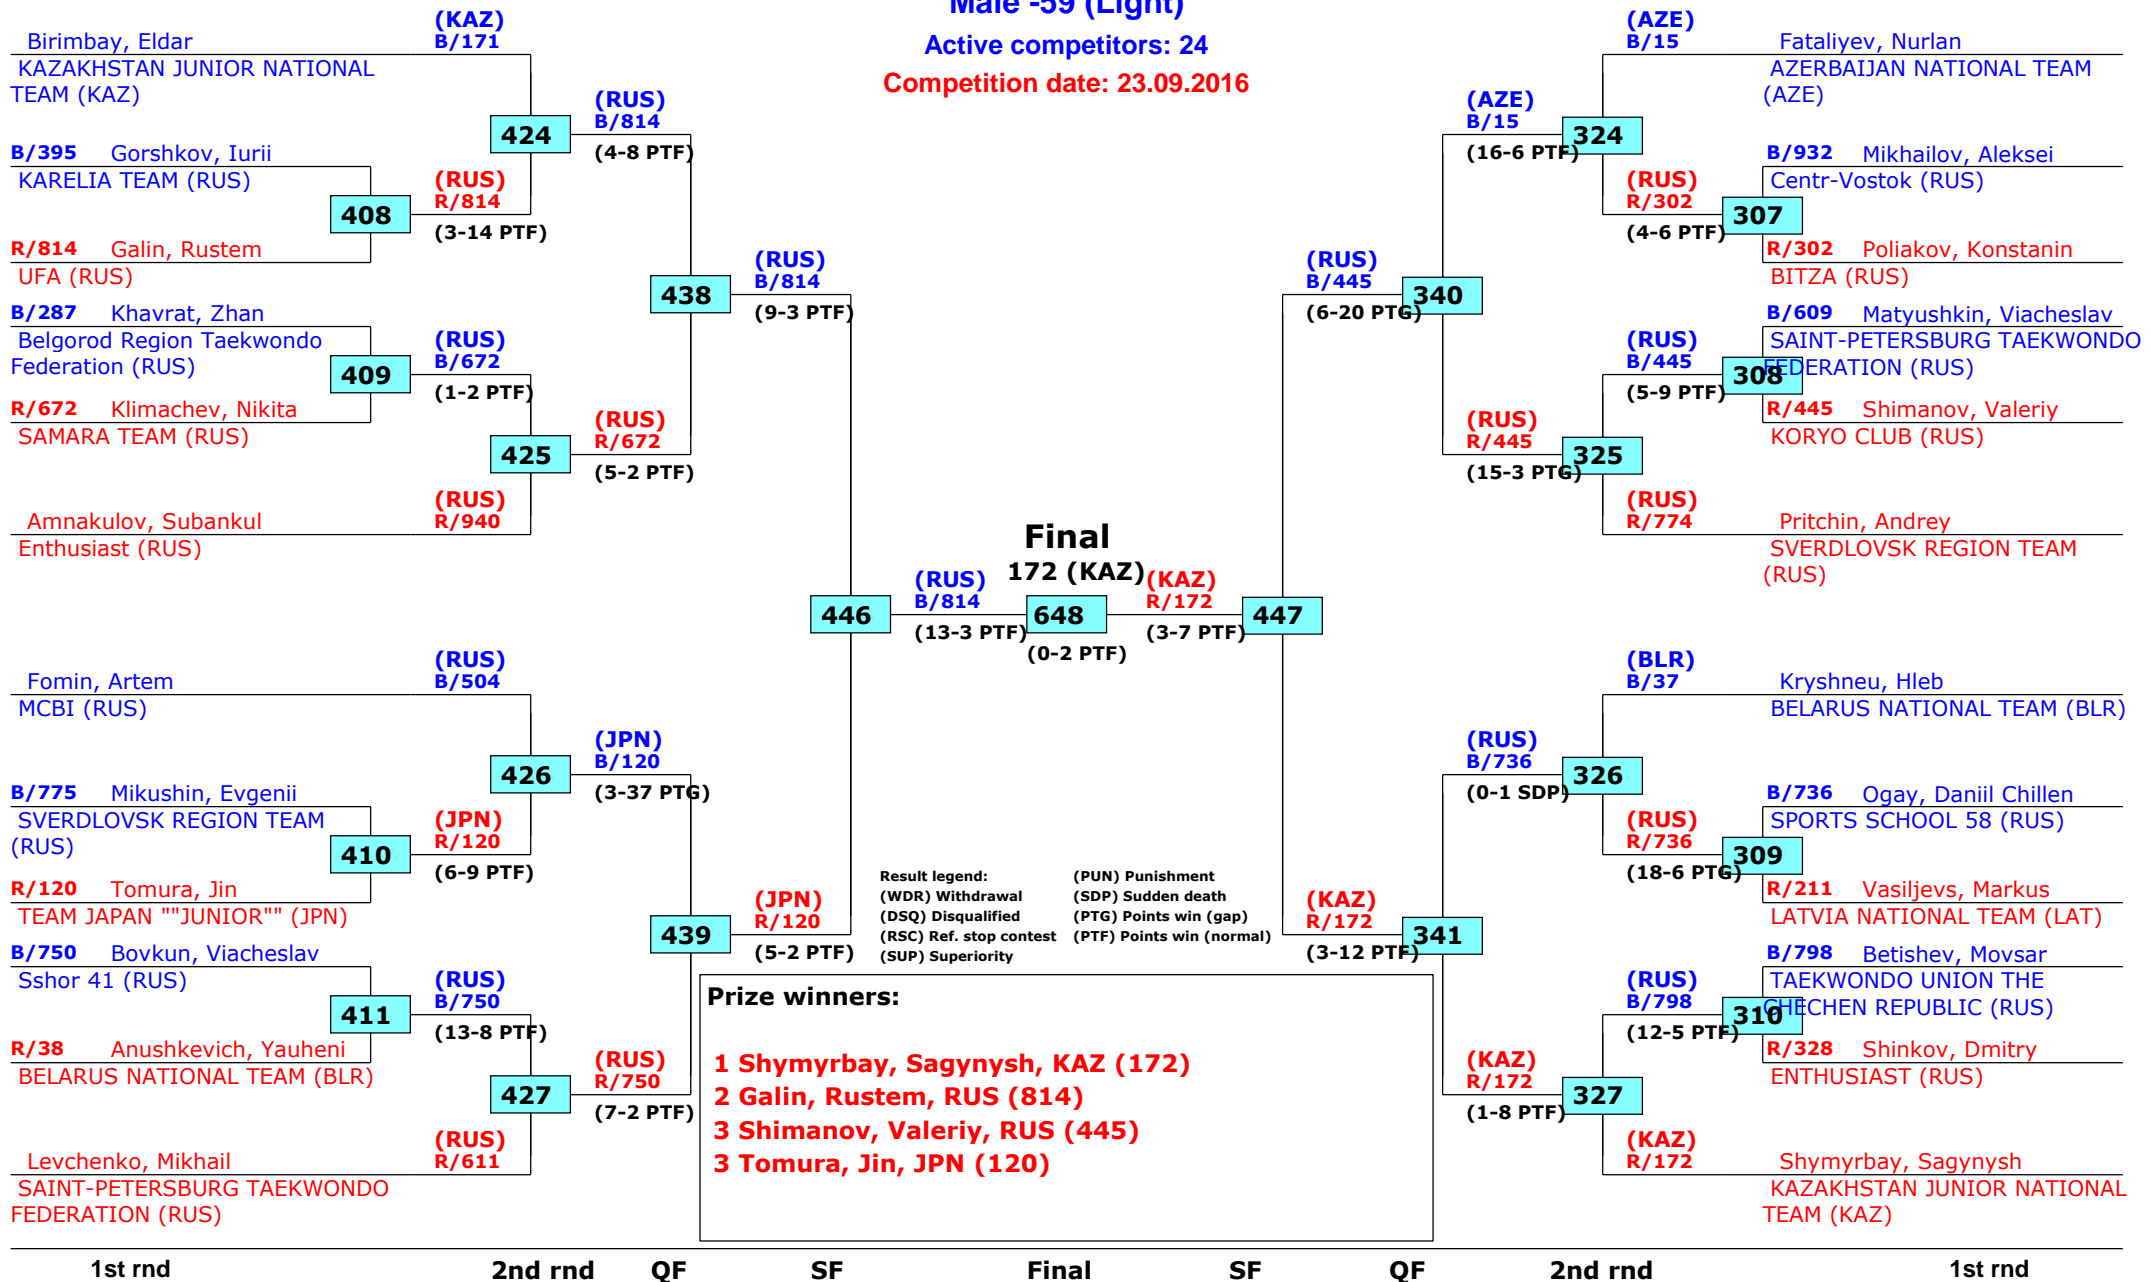

# Russian Open 2016

Moscow, Russia

Tournament date: 22.09.2016 upto 25.09.2016

Male -55 (Feather)

Active competitors: 29

Competition date: 23.09.2016

# Russian Open 2016

Moscow, Russia

Tournament date: 22.09.2016 upto 25.09.2016

Male -59 (Light)

Active competitors: 24

Competition date: 23.09.2016

# Russian Open 2016

Moscow, Russia

Tournament date: 22.09.2016 upto 25.09.2016