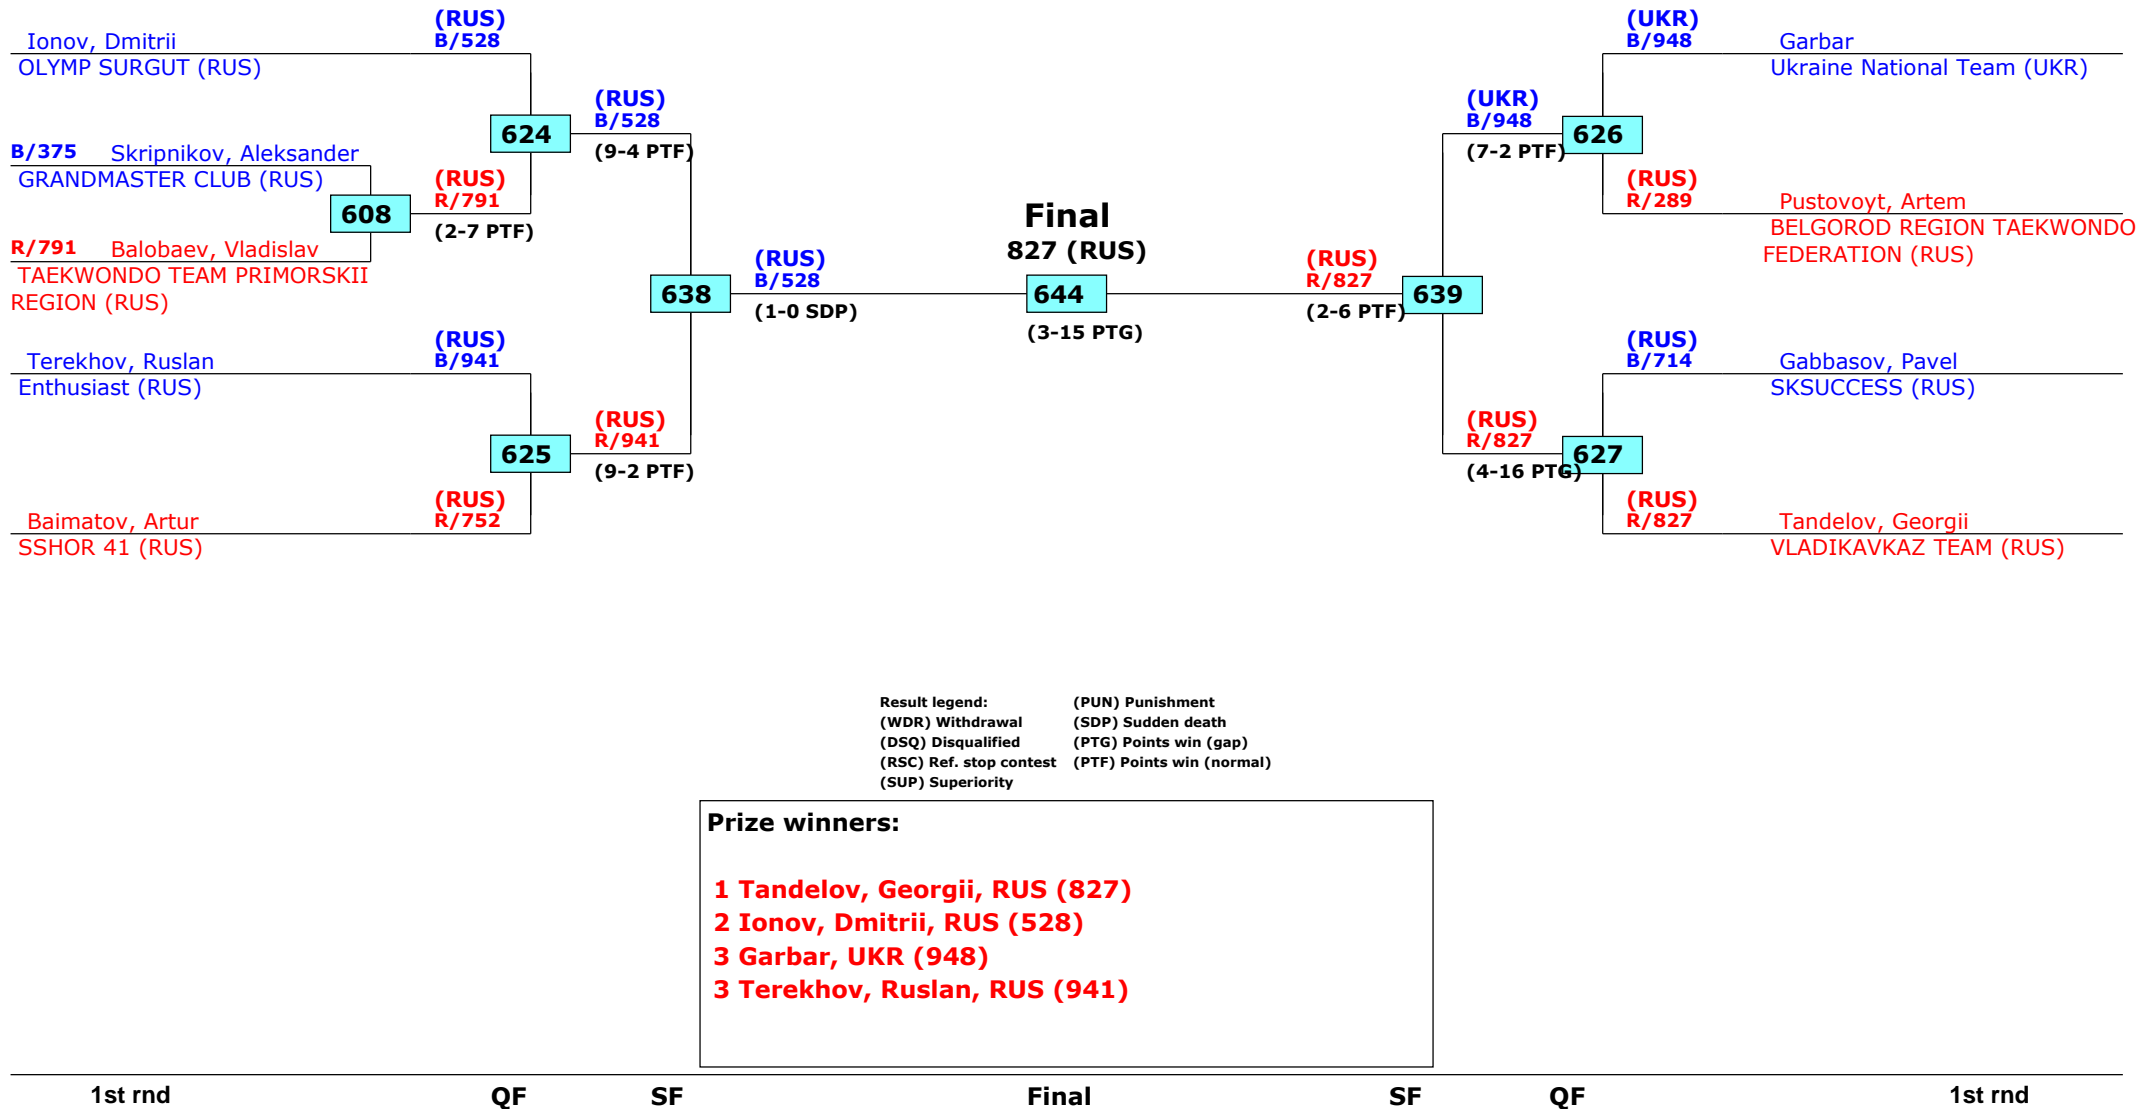

# Russian Open 2016

Moscow, Russia

Tournament date: 22.09.2016 upto 25.09.2016

Male -73 (Middle)

Active competitors: 19

Competition date: 23.09.2016

# Russian Open 2016

Moscow, Russia

Tournament date: 22.09.2016 upto 25.09.2016

Male +78 (Heavy)

Active competitors: 9

Competition date: 23.09.2016

# Russian Open 2016

Moscow, Russia

Tournament date: 22.09.2016 upto 25.09.2016

Female -63 (Middle)

Active competitors: 9

Competition date: 23.09.2016

Result legend:  
 (WDR) Withdrawal (DSQ) Disqualified (RSC) Ref. stop contest (SUP) Superiority  
 (PUN) Punishment (SDP) Sudden death (PTG) Points win (gap) (PTF) Points win (normal)