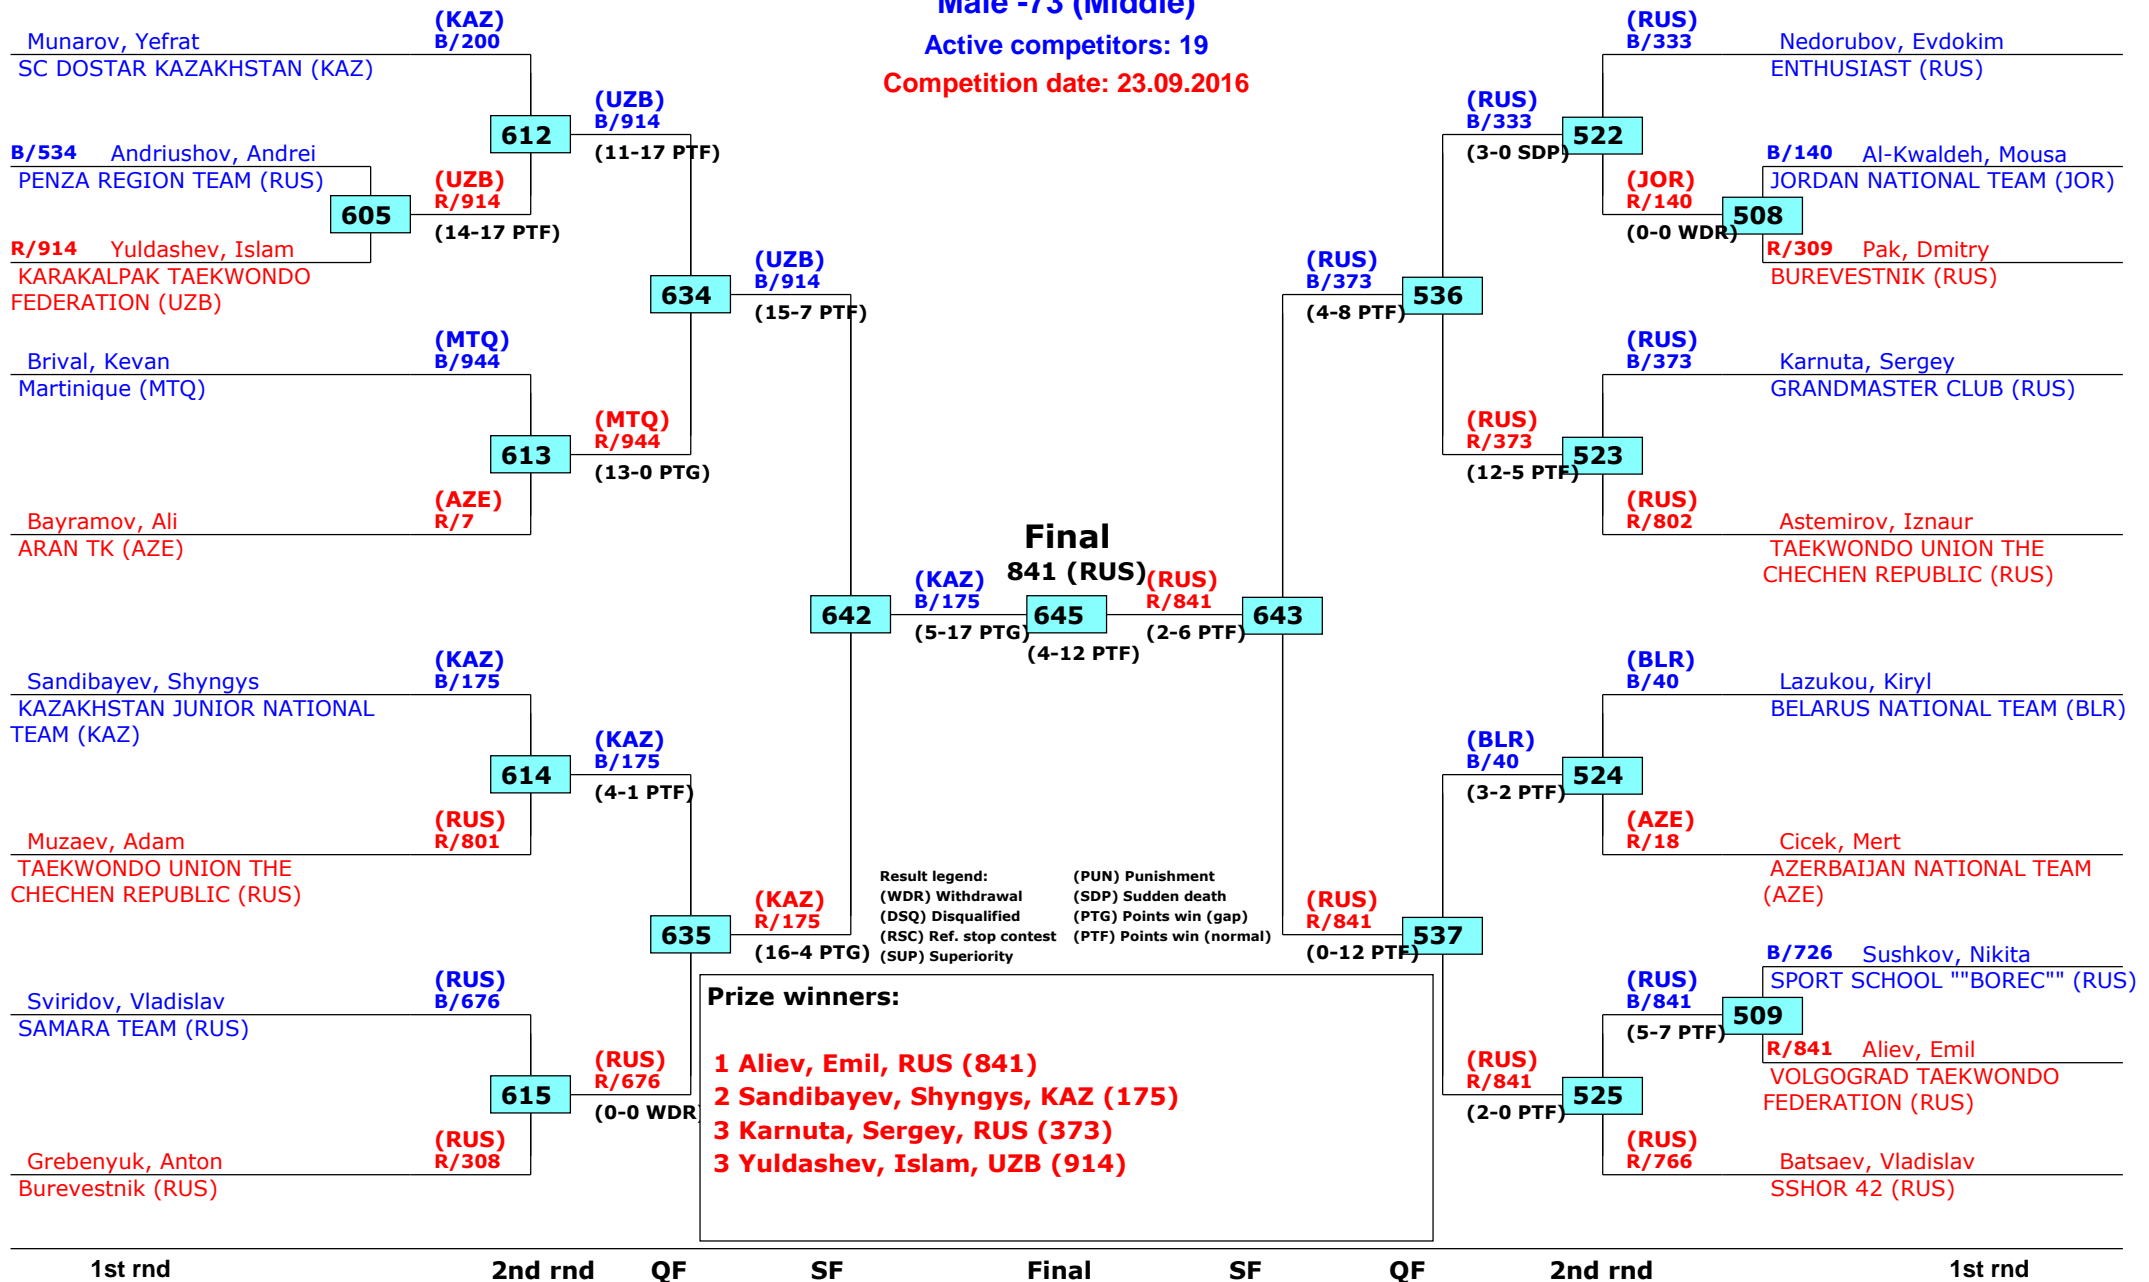

# Russian Open 2016

Moscow, Russia

Tournament date: 22.09.2016 upto 25.09.2016

Male -73 (Middle)

Active competitors: 19

Competition date: 23.09.2016

# Russian Open 2016

Moscow, Russia

Tournament date: 22.09.2016 upto 25.09.2016

Male +78 (Heavy)

Active competitors: 9

Competition date: 23.09.2016

# Russian Open 2016

Moscow, Russia

Tournament date: 22.09.2016 upto 25.09.2016

Female -63 (Middle)

Active competitors: 9

Competition date: 23.09.2016

Result legend:  
 (WDR) Withdrawal (DSQ) Disqualified (RSC) Ref. stop contest (SUP) Superiority  
 (PUN) Punishment (SDP) Sudden death (PTG) Points win (gap) (PTF) Points win (normal)