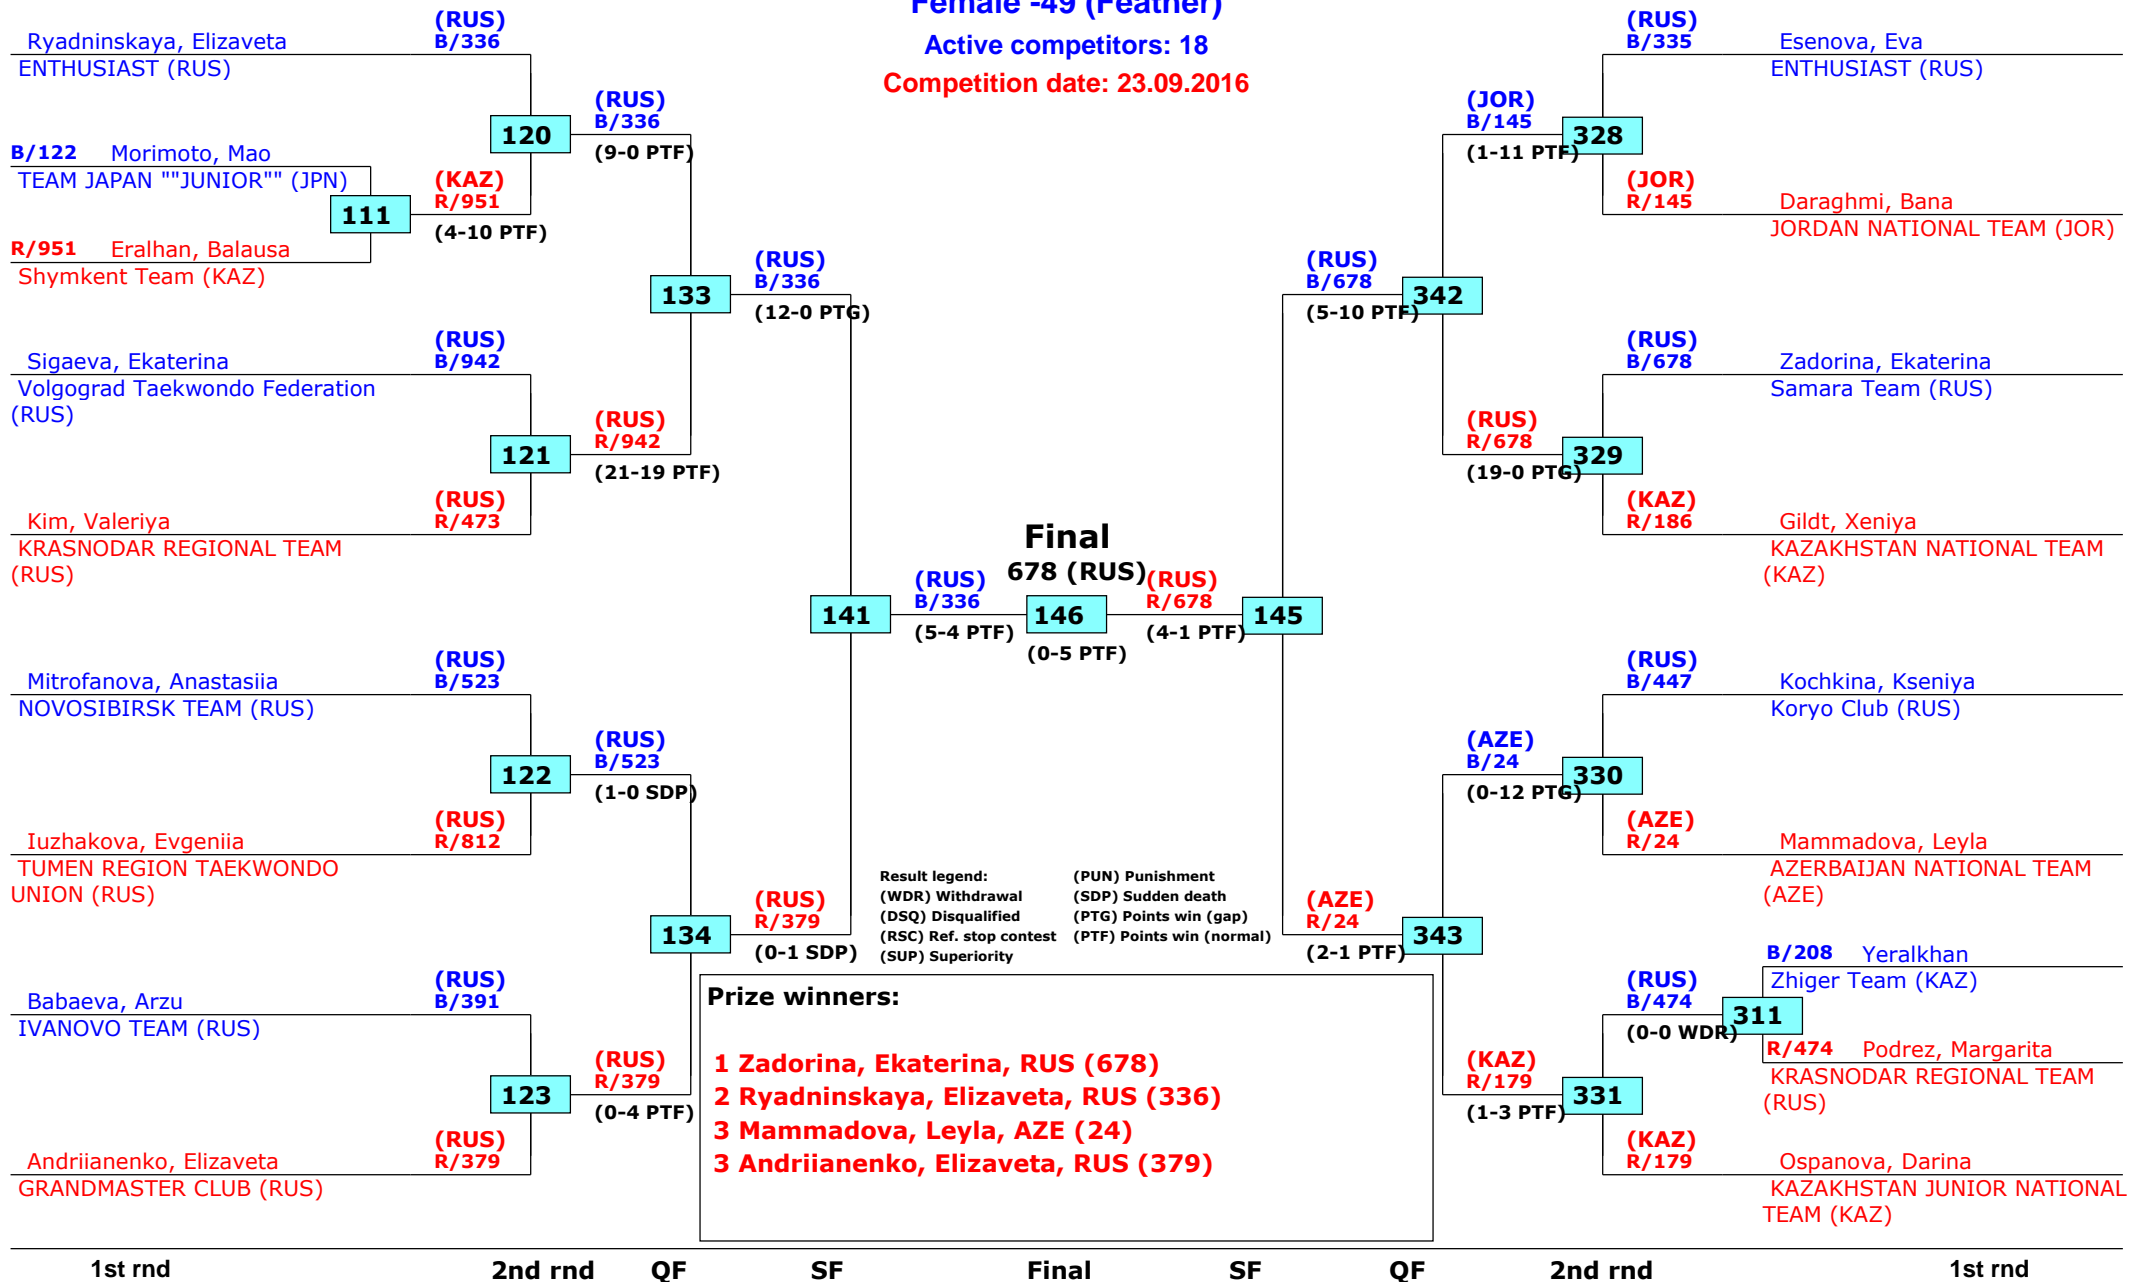

# Russian Open 2016

Moscow, Russia

Tournament date: 22.09.2016 upto 25.09.2016

Female -49 (Feather)

Active competitors: 18

Competition date: 23.09.2016