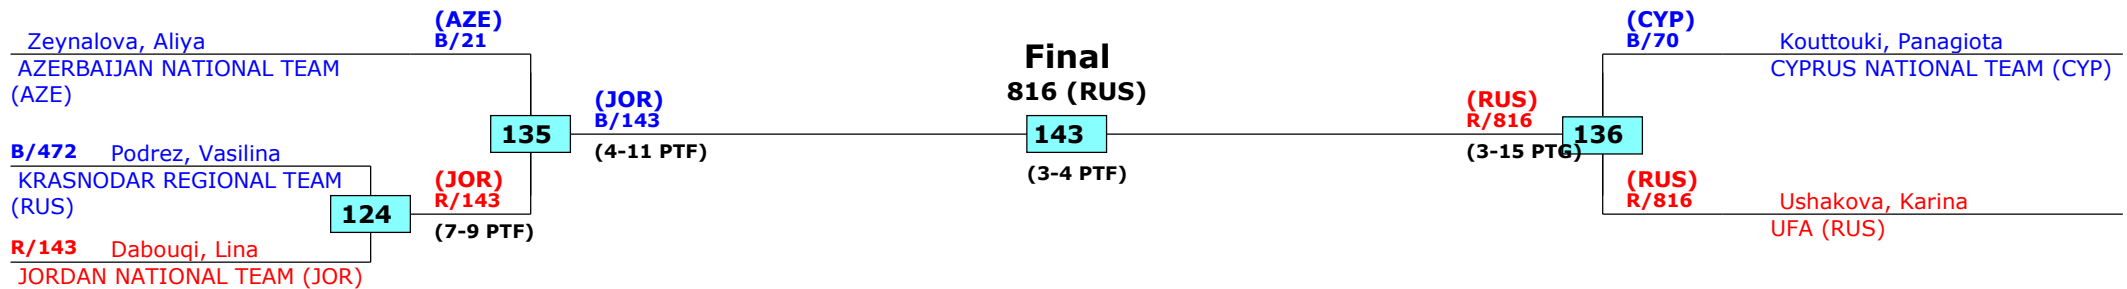

# Russian Open 2016

Moscow, Russia

Tournament date: 22.09.2016 upto 25.09.2016

Female -44 (Fly)

Active competitors: 5

Competition date: 23.09.2016

Result legend: (PUN) Punishment  
(WDR) Withdrawal (SDP) Sudden death  
(DSQ) Disqualified (PTG) Points win (gap)  
(RSC) Ref. stop contest (PTF) Points win (normal)  
(SUP) Superiority