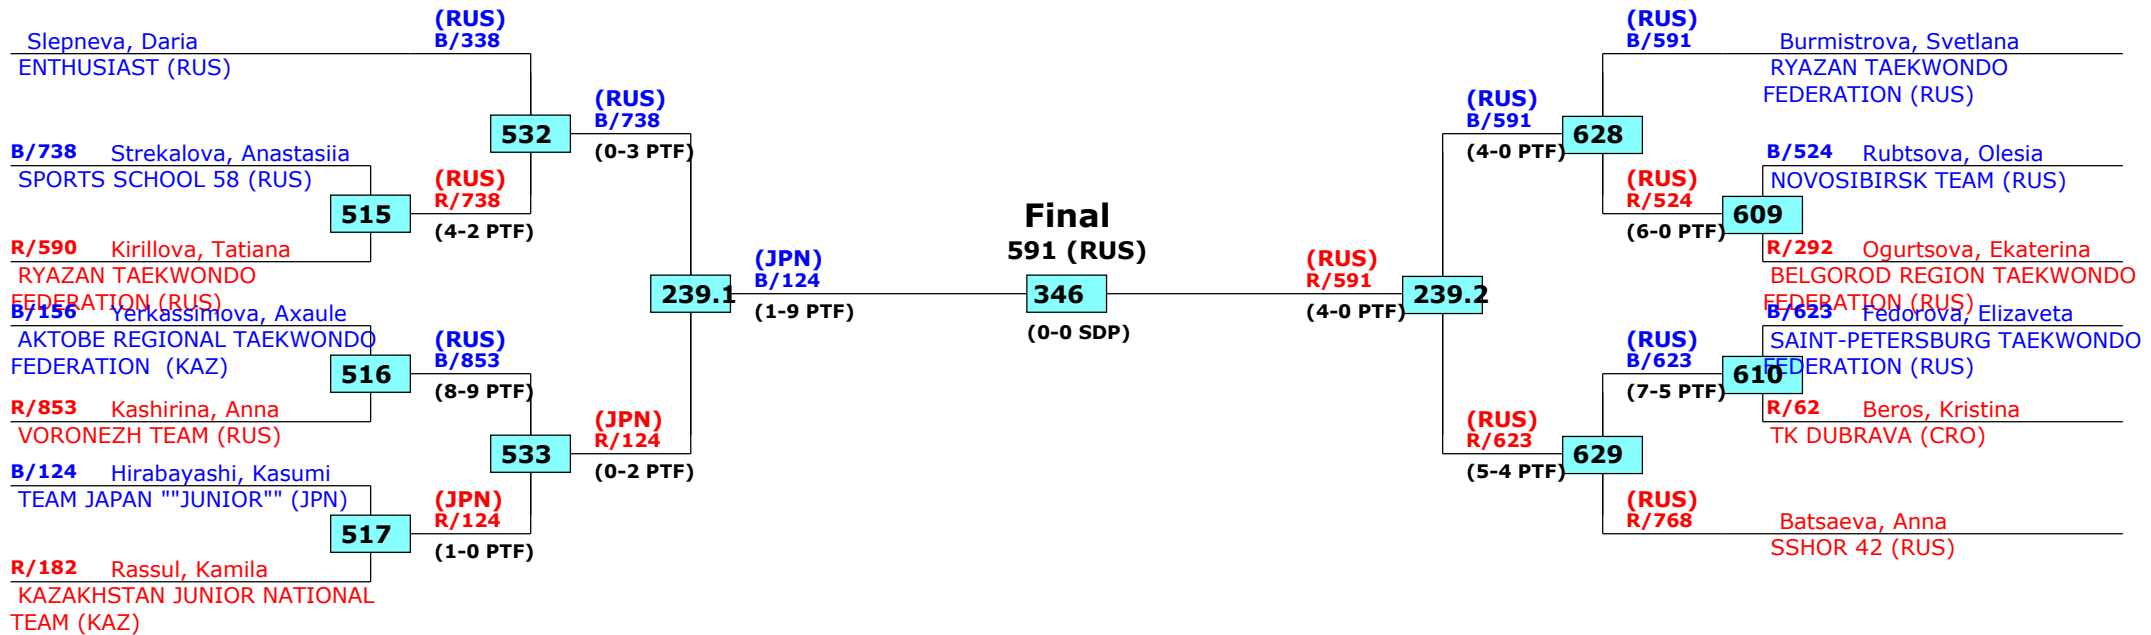

1st rnd

QF

SF

Final

SF

QF

1st rnd

# Russian Open 2016

Moscow, Russia

Tournament date: 22.09.2016 upto 25.09.2016

Female -59 (Light Middle)

Active competitors: 13

Competition date: 23.09.2016

Result legend: (PUN) Punishment  
(WDR) Withdrawal (SDP) Sudden death  
(DSQ) Disqualified (PTG) Points win (gap)  
(RSC) Ref. stop contest (PTF) Points win (normal)  
(SUP) Superiority

**Prize winners:**

- 1** Burmistrova, Svetlana, RUS (591)
- 2** Hirabayashi, Kasumi, JPN (124)
- 3** Fedorova, Elizaveta, RUS (623)
- 3** Strekalova, Anastasiia, RUS (738)

1st rnd

QF

SF

Final

SF

QF