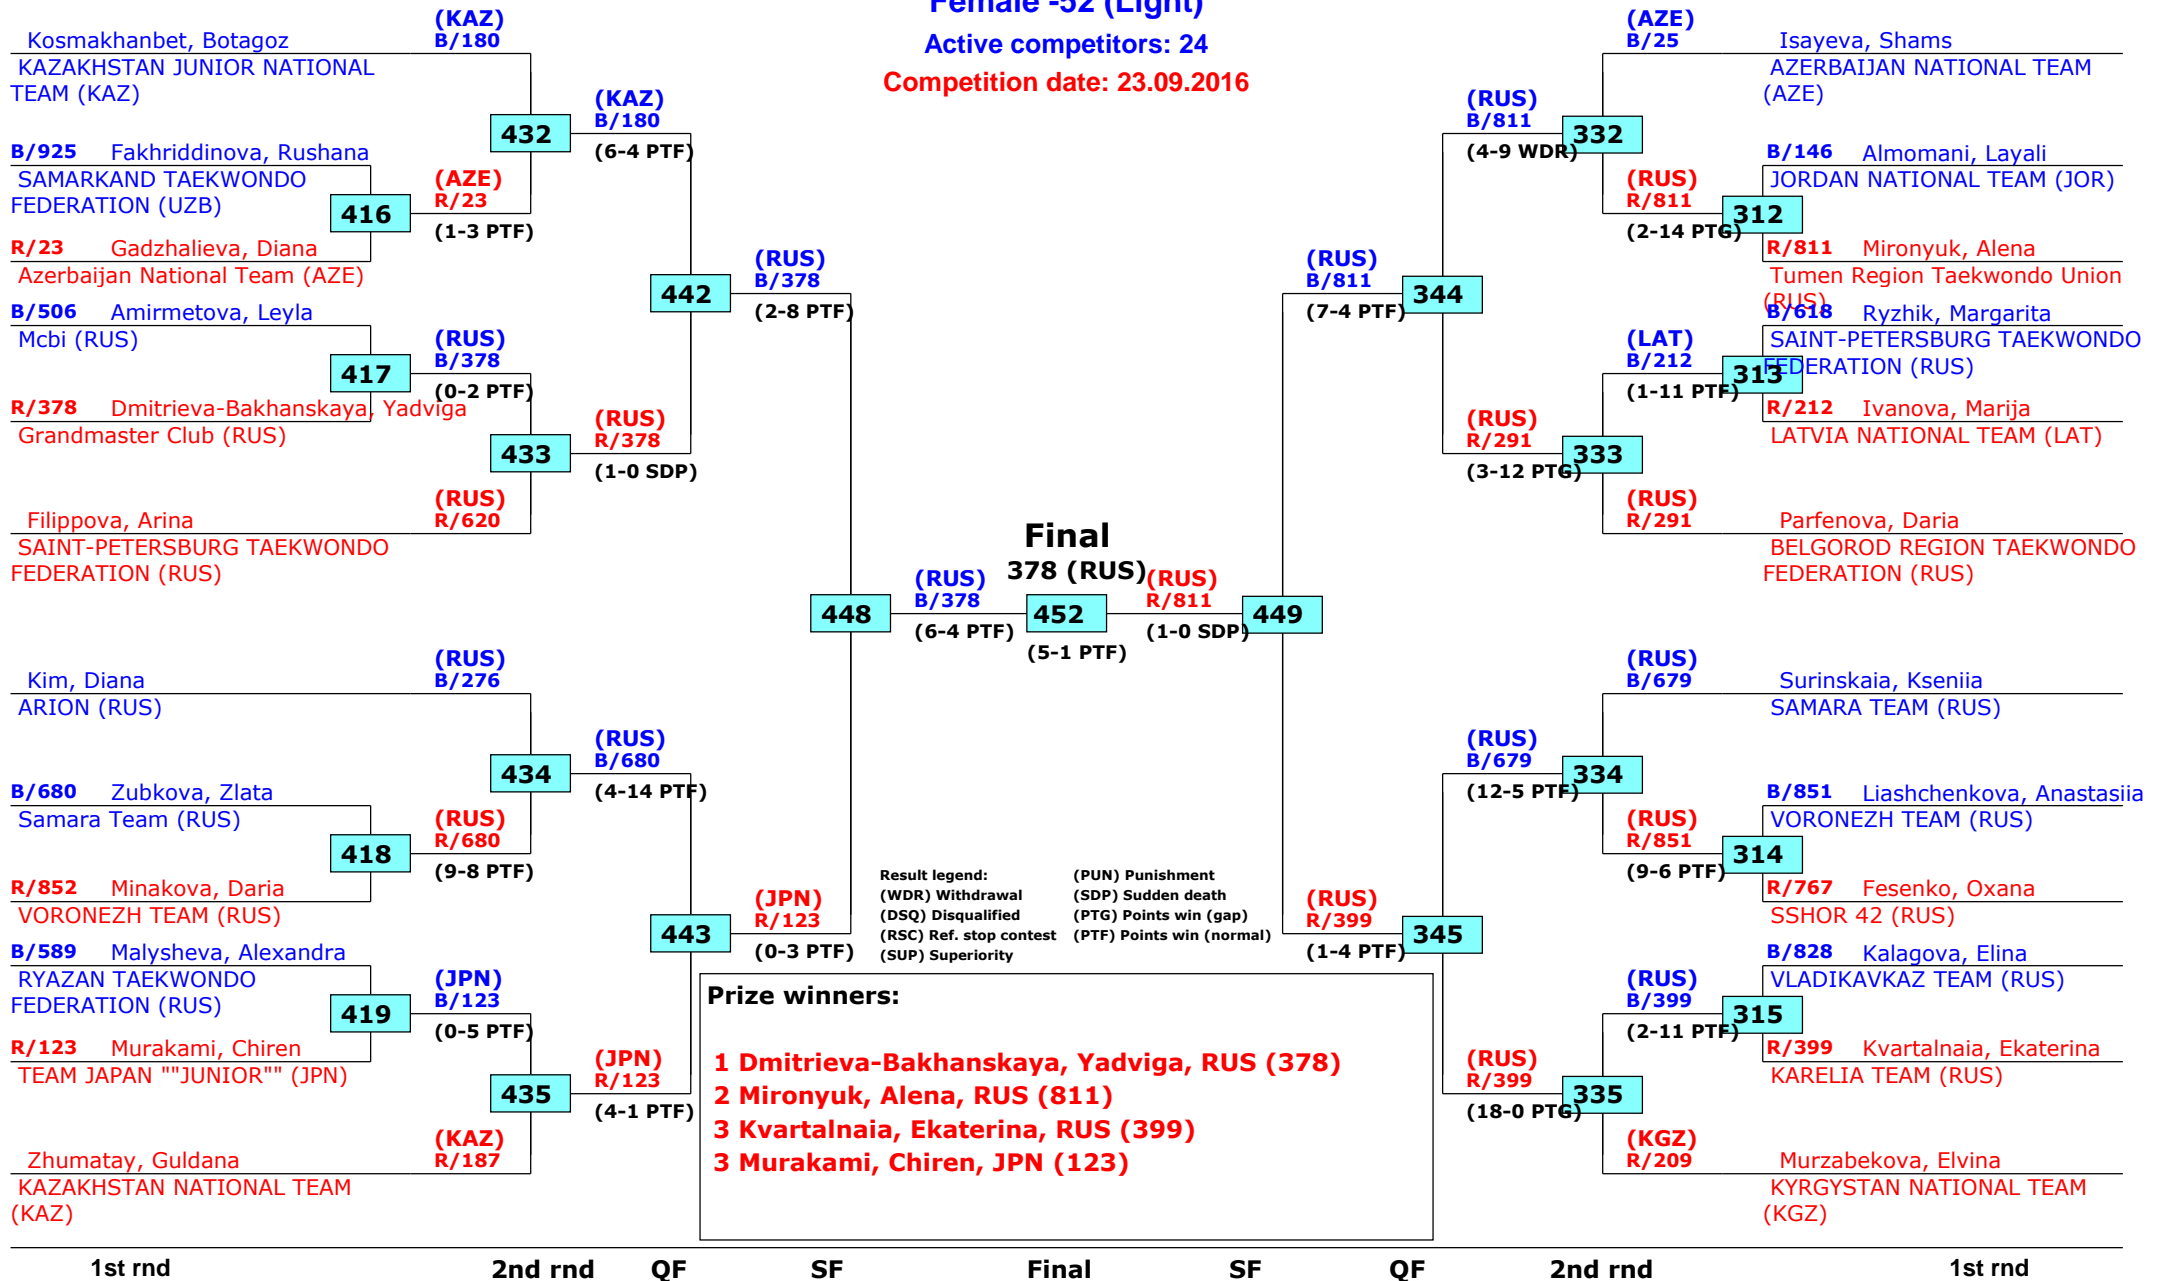

# Russian Open 2016

Moscow, Russia

Tournament date: 22.09.2016 upto 25.09.2016

## Female -52 (Light)

Active competitors: 24

Competition date: 23.09.2016