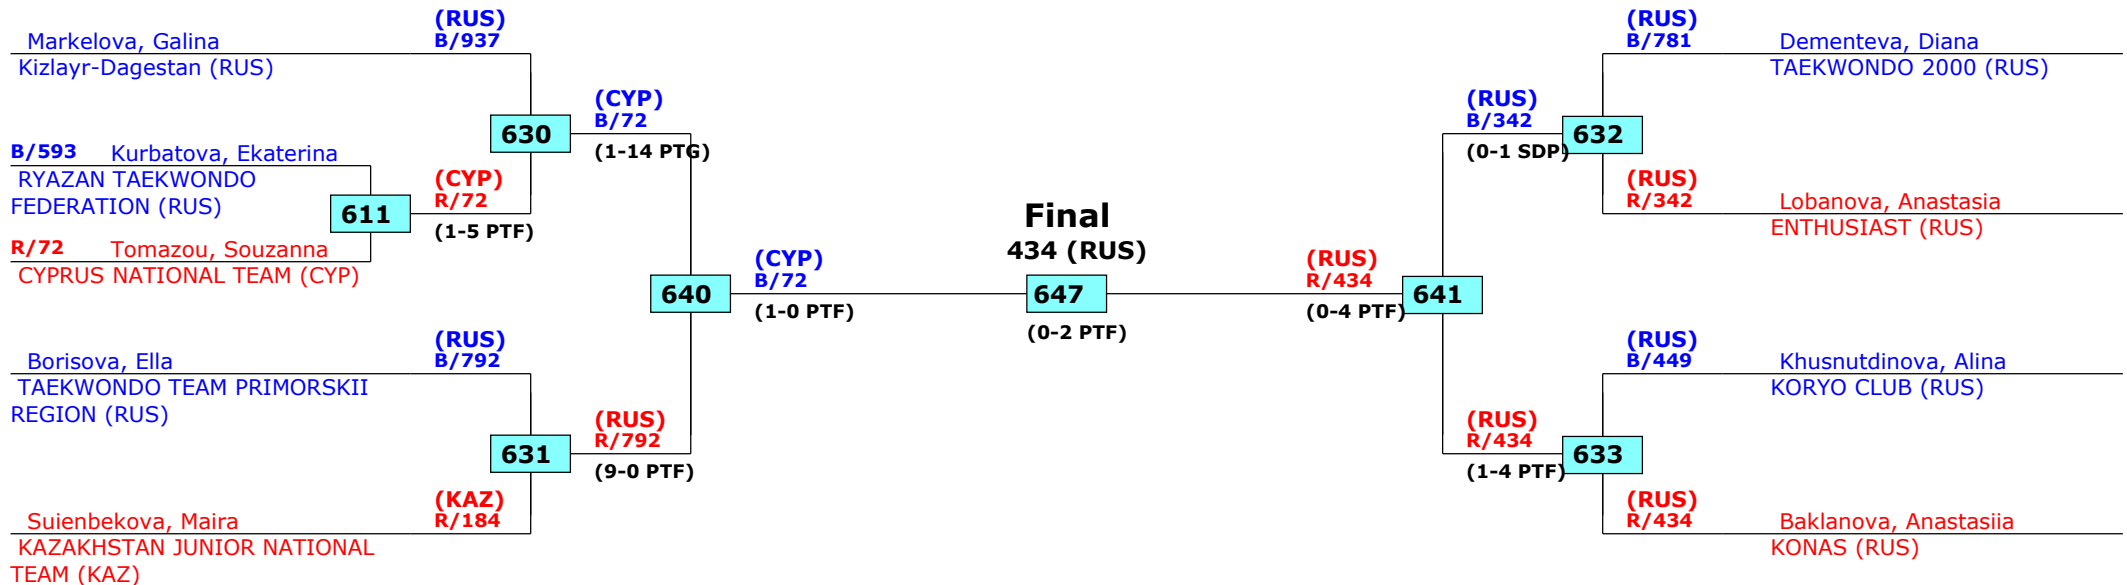

# Russian Open 2016

Moscow, Russia

Tournament date: 22.09.2016 upto 25.09.2016

Female +68 (Heavy)

Active competitors: 9

Competition date: 23.09.2016

Result legend: (PUN) Punishment  
(WDR) Withdrawal (SDP) Sudden death  
(DSQ) Disqualified (PTG) Points win (gap)  
(RSC) Ref. stop contest (PTF) Points win (normal)  
(SUP) Superiority

**Prize winners:**

- 1 Baklanova, Anastasiia, RUS (434)**
- 2 Tomazou, Souzanna, CYP (72)**
- 3 Lobanova, Anastasia, RUS (342)**
- 3 Borisova, Ella, RUS (792)**

1st rnd

QF

SF

Final

SF

QF