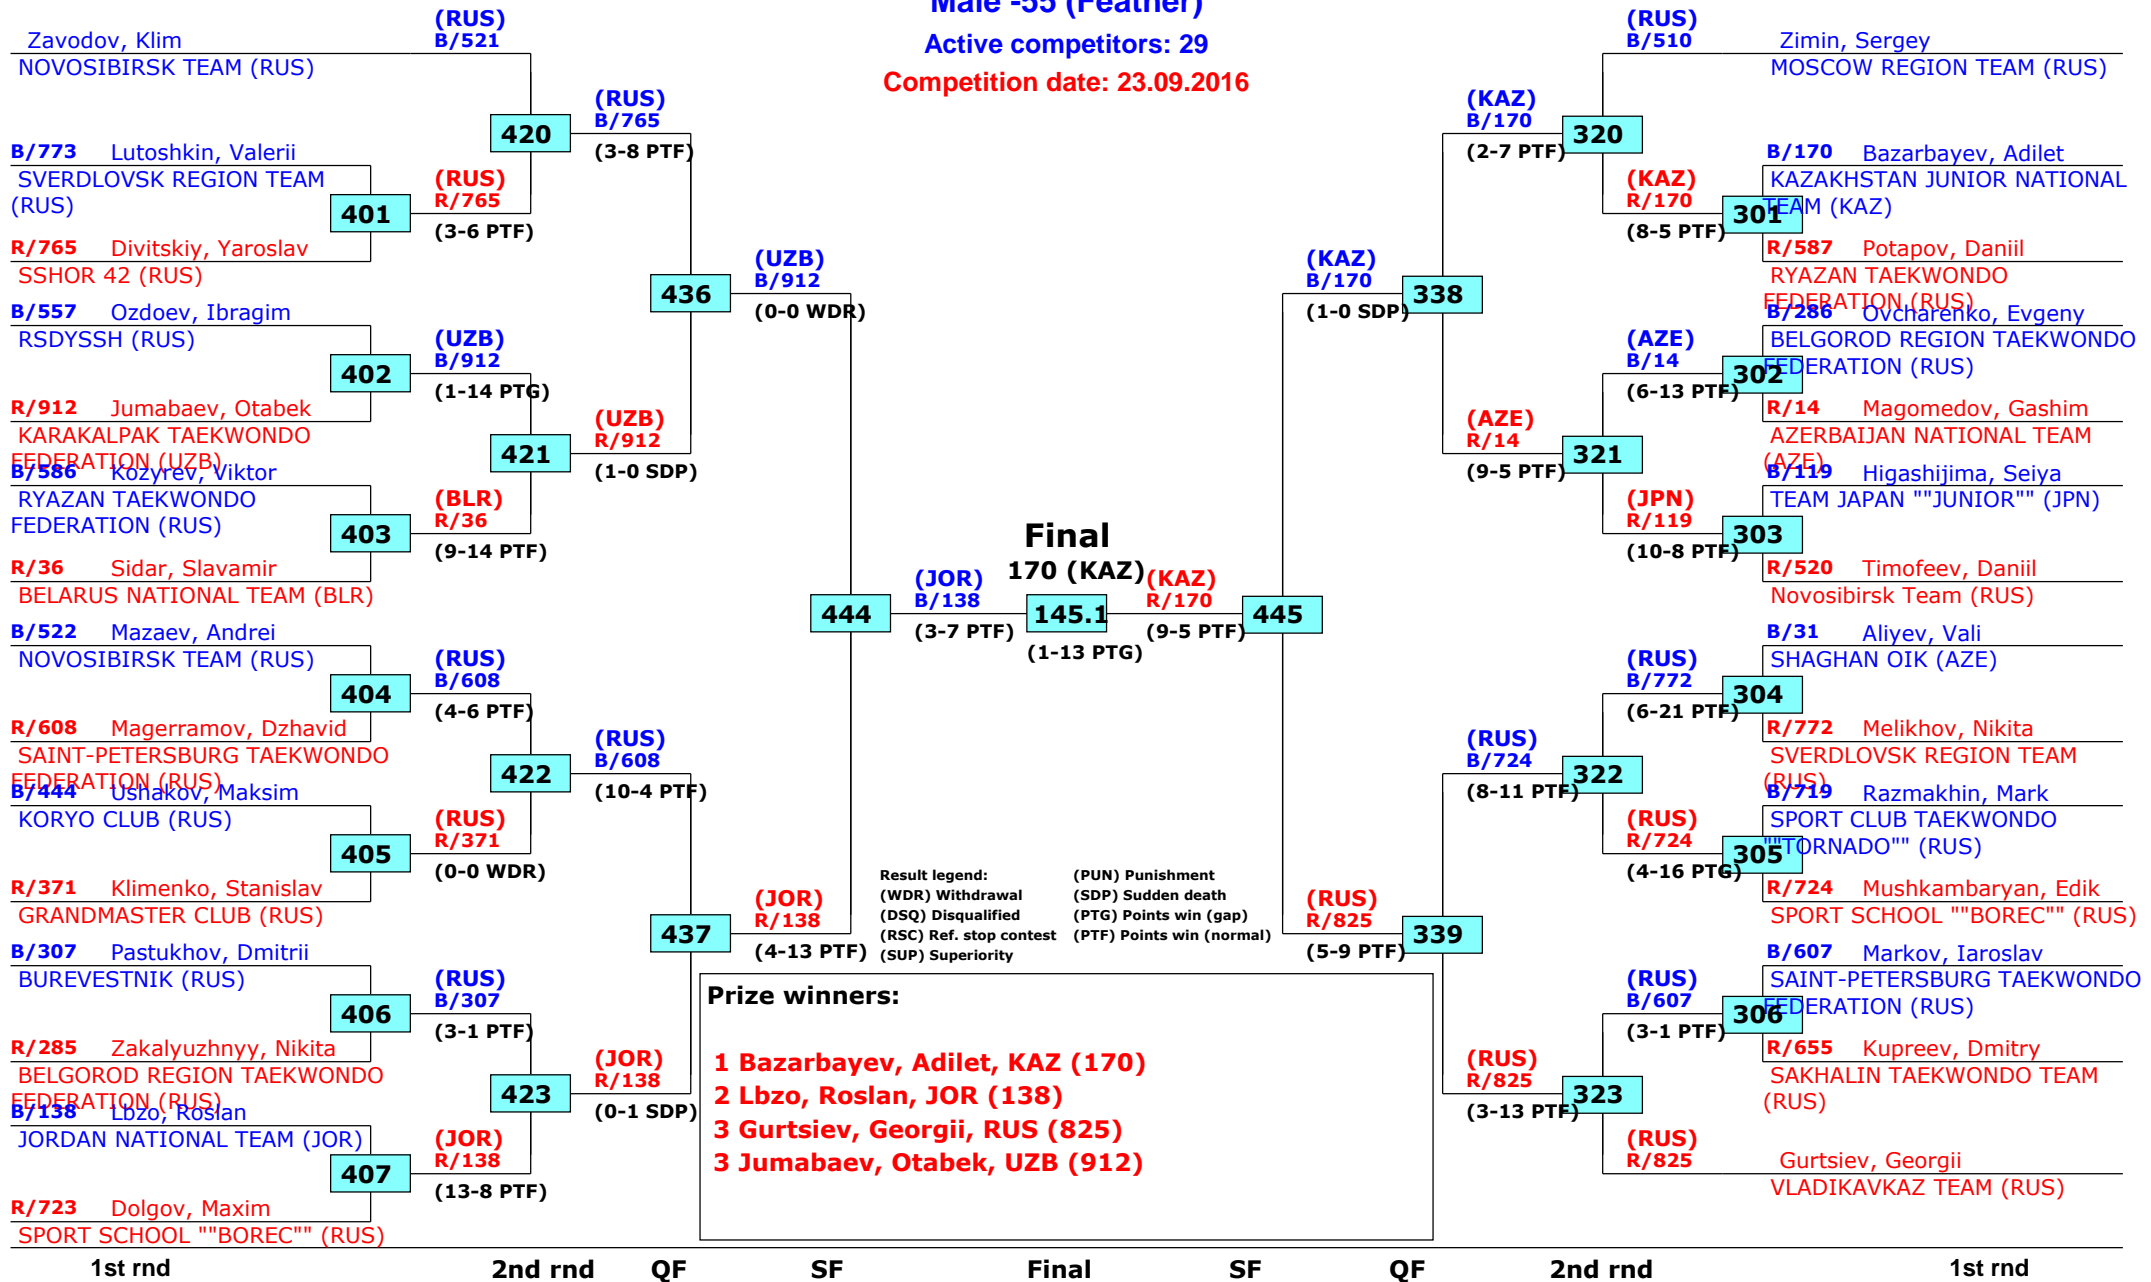

# Russian Open 2016

Moscow, Russia

Tournament date: 22.09.2016 upto 25.09.2016

Male -55 (Feather)

Active competitors: 29

Competition date: 23.09.2016