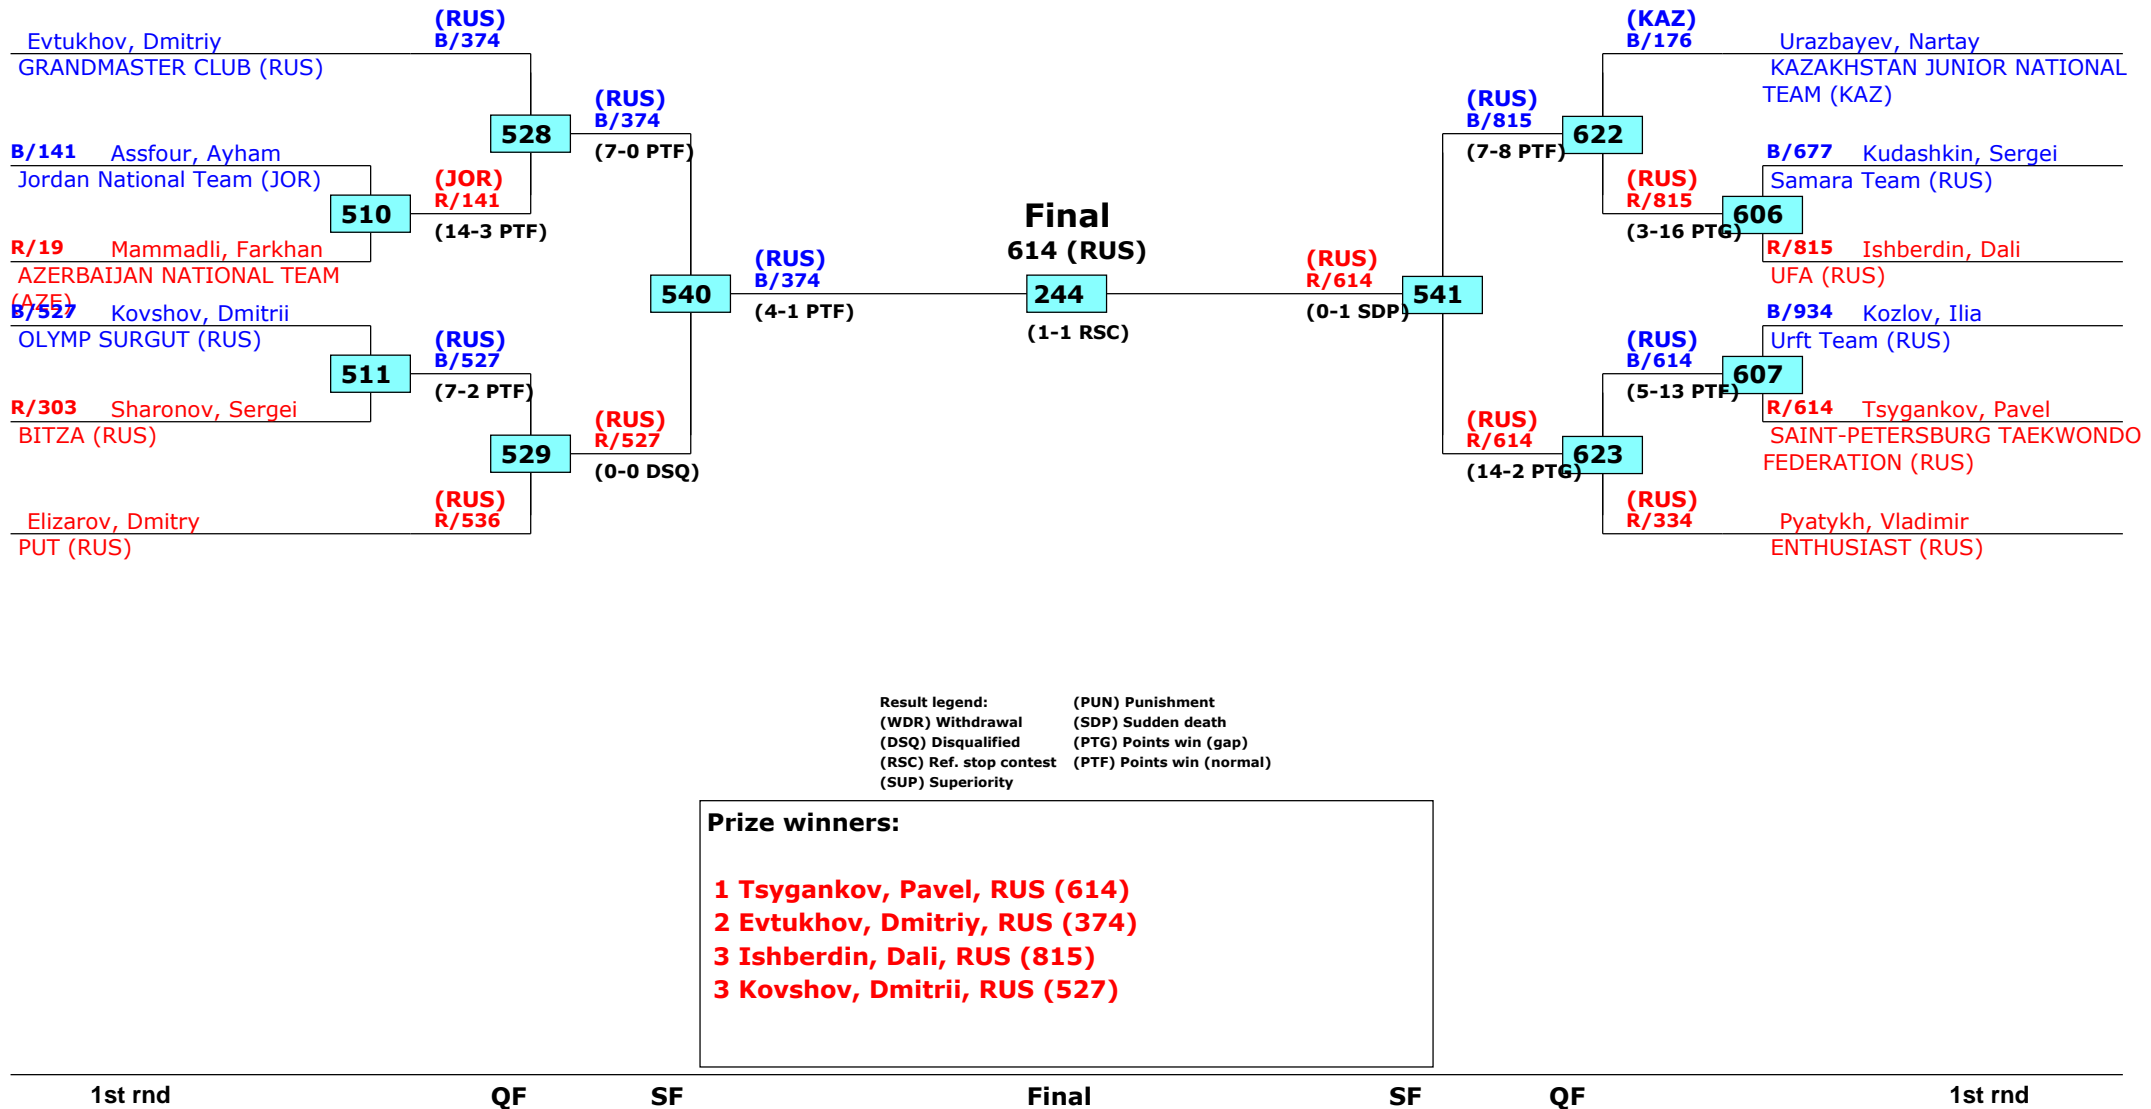

# Russian Open 2016

Moscow, Russia

Tournament date: 22.09.2016 upto 25.09.2016

Male -78 (Light Heavy)

Active competitors: 12

Competition date: 23.09.2016

# Russian Open 2016

Moscow, Russia

Tournament date: 22.09.2016 upto 25.09.2016

Female -55 (Welter)

Active competitors: 15

Competition date: 23.09.2016

**Prize winners:**

**1 Antoniou, Anna Maria, CYP (71)**  
**2 Abo-Alrub, Rama, JOR (147)**  
**3 Aleksandrova, Viktoriia, RUS (727)**  
**3 Tsaraeva, Diana, RUS (829)**

1st rnd

QF

SF

Final

SF

QF

1st rnd