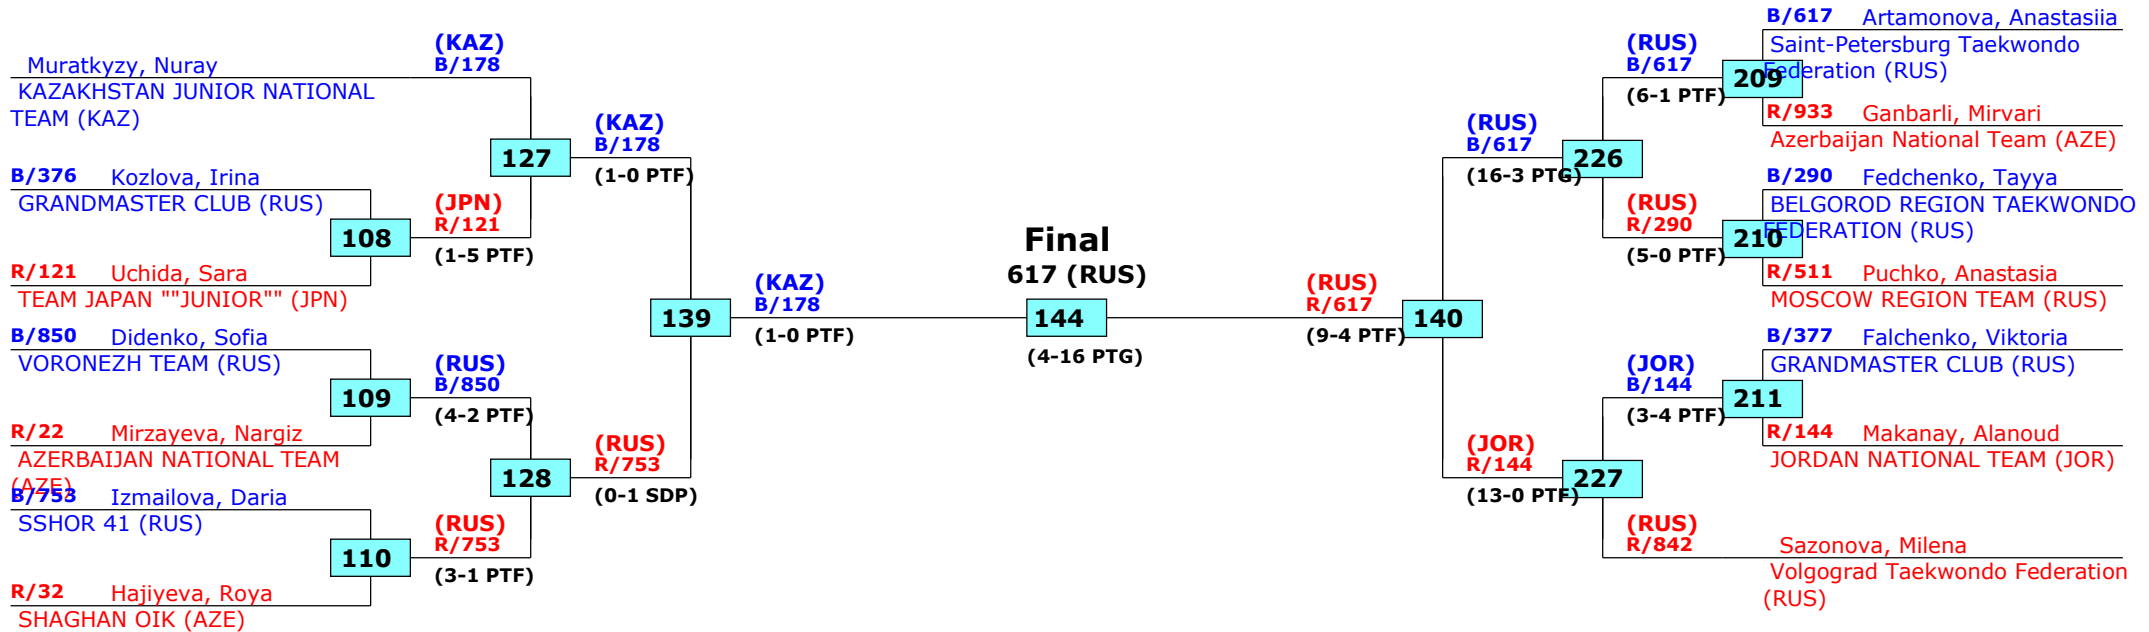

# Russian Open 2016

Moscow, Russia

Tournament date: 22.09.2016 upto 25.09.2016

Female -46 (Bantam)

Active competitors: 14

Competition date: 23.09.2016

Result legend:  
 (WDR) Withdrawal (PUN) Punishment  
 (DSQ) Disqualified (SDP) Sudden death  
 (RSC) Ref. stop contest (PTG) Points win (gap)  
 (SUP) Superiority (PTF) Points win (normal)