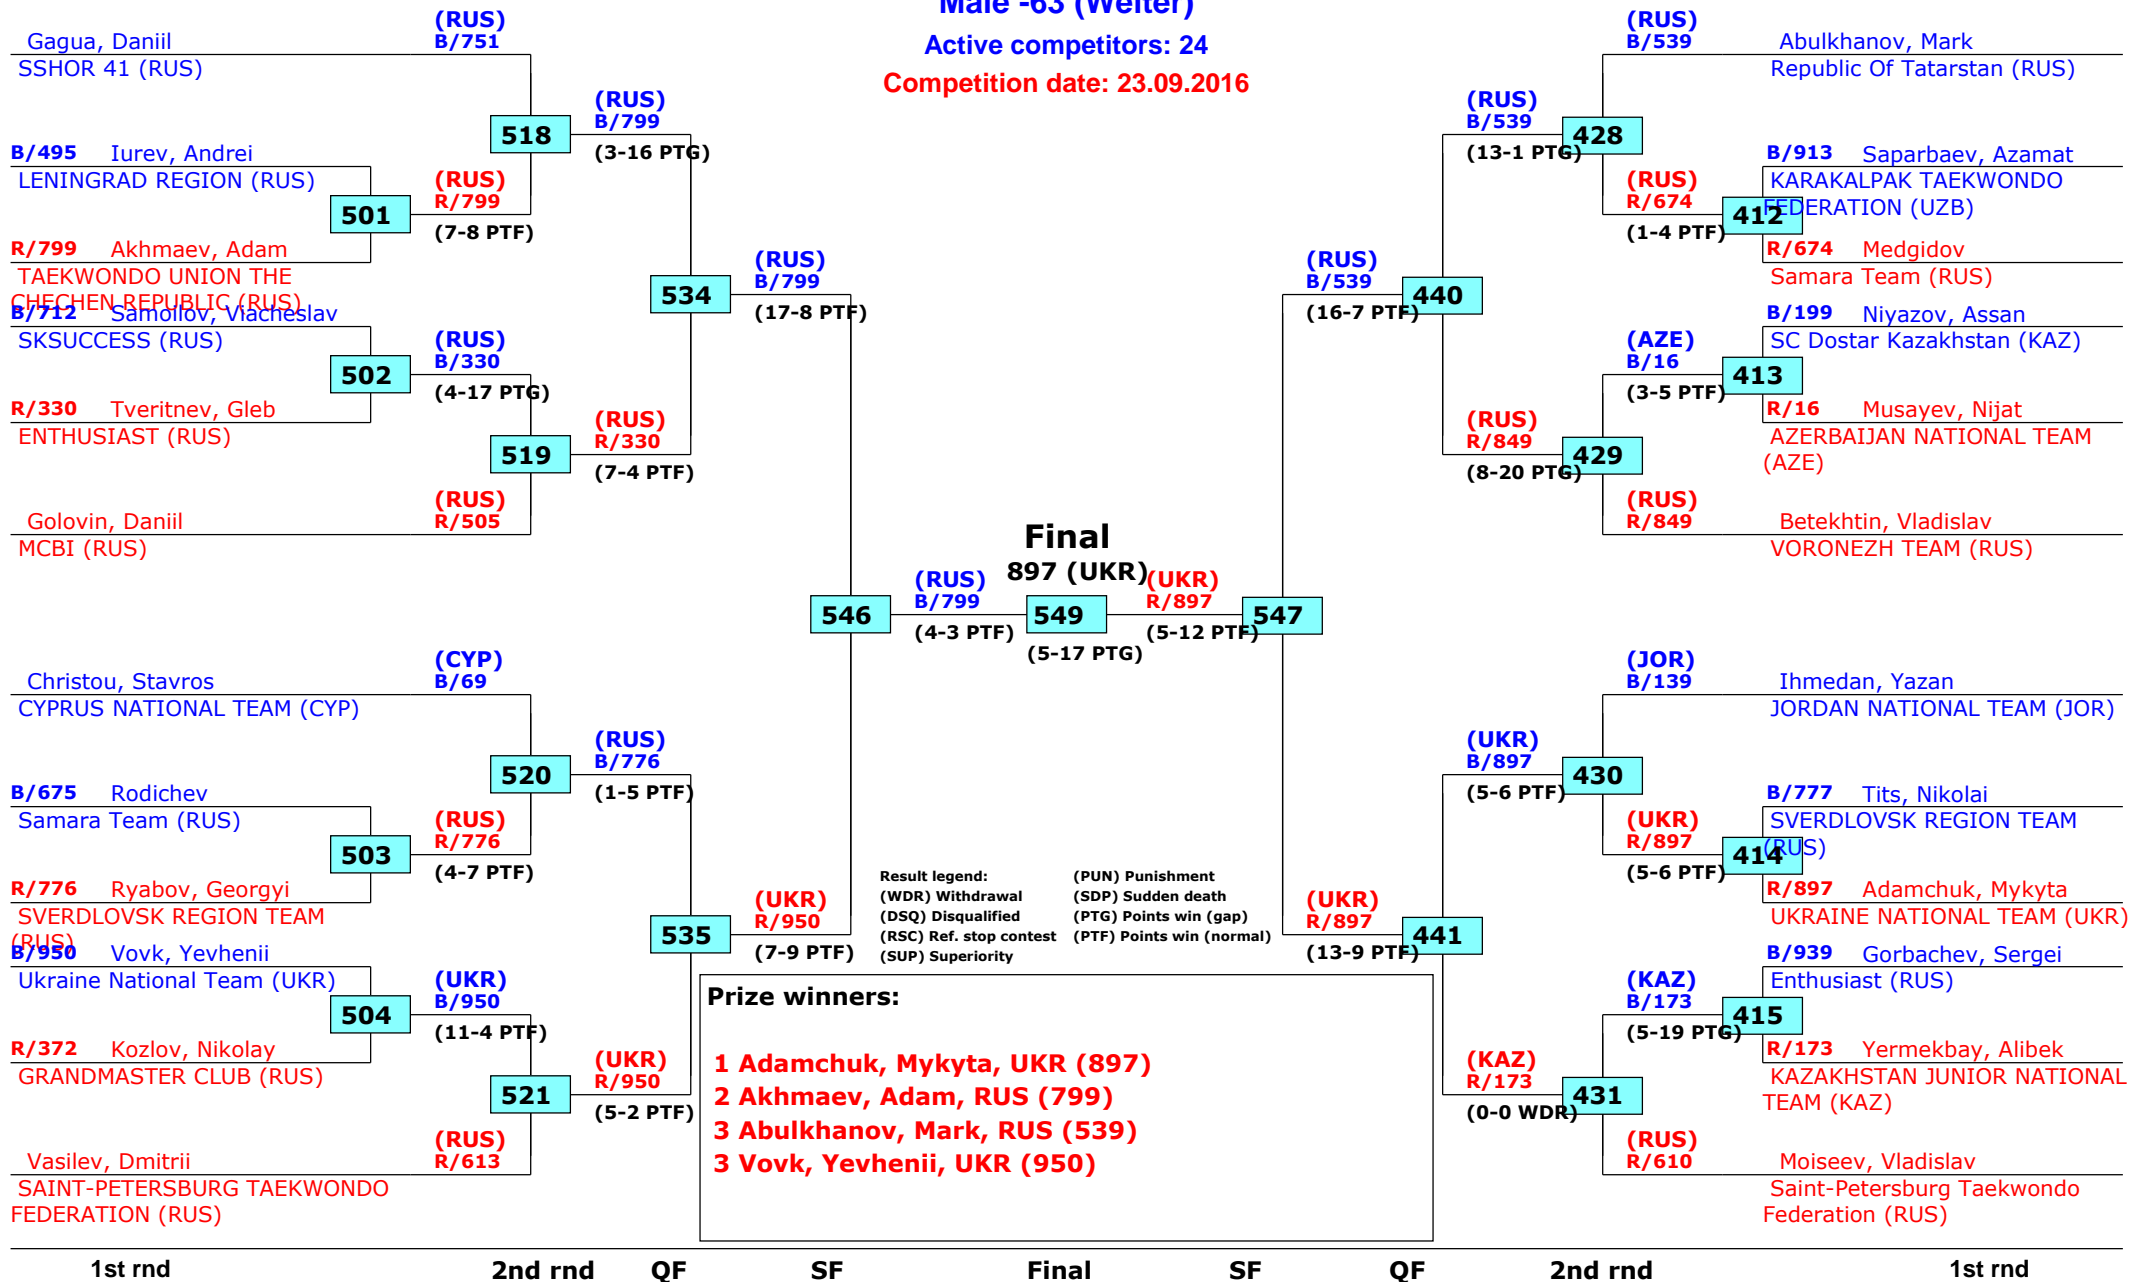

## Female -52 (Light)

Active competitors: 24

Competition date: 23.09.2016

# Russian Open 2016

Moscow, Russia

Tournament date: 22.09.2016 upto 25.09.2016

Male -63 (Welter)

Active competitors: 24

Competition date: 23.09.2016

# Russian Open 2016

Moscow, Russia

Tournament date: 22.09.2016 upto 25.09.2016

Male -68 (Light Middle)

Active competitors: 15

Competition date: 23.09.2016

Result legend:  
 (WDR) Withdrawal (PUN) Punishment  
 (DSQ) Disqualified (SDP) Sudden death  
 (RSC) Ref. stop contest (PTG) Points win (gap)  
 (SUP) Superiority (PTF) Points win (normal)