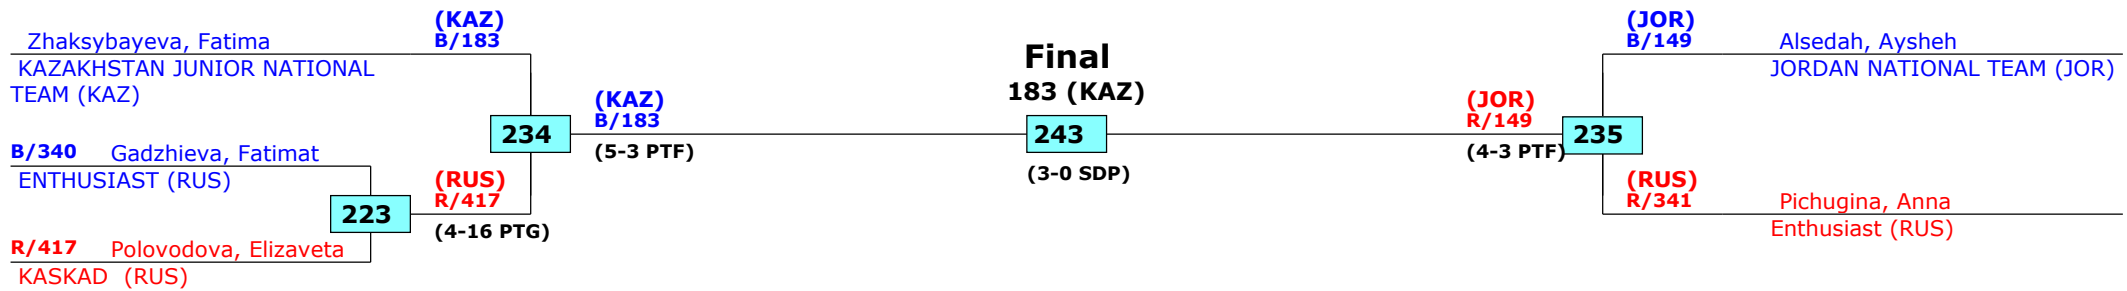

# Russian Open 2016

Moscow, Russia

Tournament date: 22.09.2016 upto 25.09.2016

Female -68 (Light Heavy)

Active competitors: 5

Competition date: 23.09.2016

Result legend: (PUN) Punishment  
(WDR) Withdrawal (SDP) Sudden death  
(DSQ) Disqualified (PTG) Points win (gap)  
(RSC) Ref. stop contest (PTF) Points win (normal)  
(SUP) Superiority