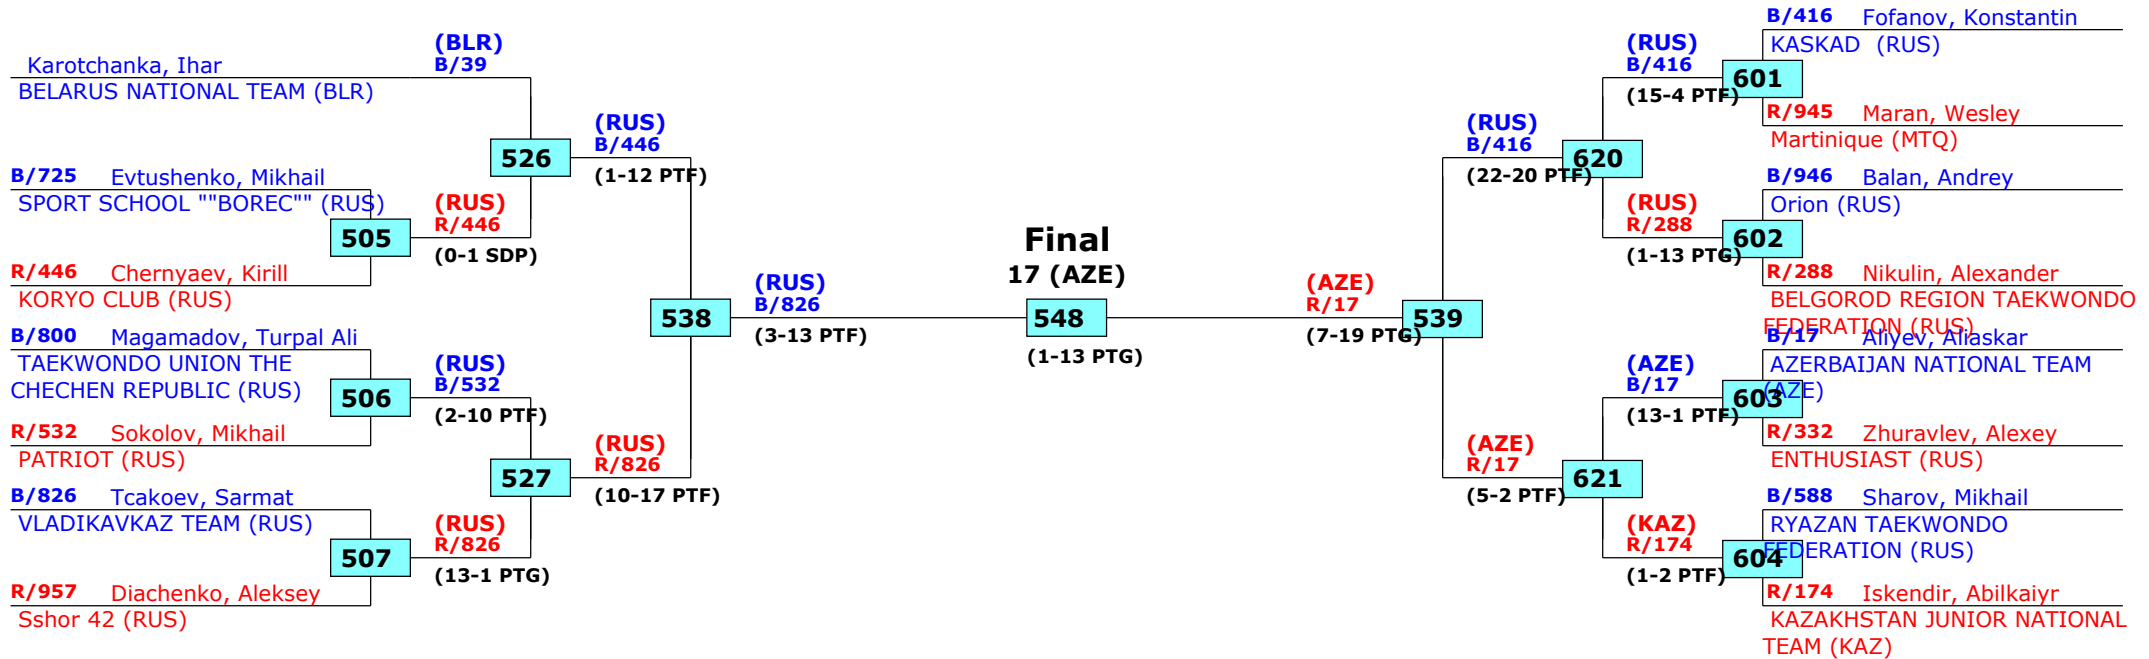

## Female -52 (Light)

Active competitors: 24

Competition date: 23.09.2016

# Russian Open 2016

Moscow, Russia

Tournament date: 22.09.2016 upto 25.09.2016

Male -63 (Welter)

Active competitors: 24

Competition date: 23.09.2016

# Russian Open 2016

Moscow, Russia

Tournament date: 22.09.2016 upto 25.09.2016

Male -68 (Light Middle)

Active competitors: 15

Competition date: 23.09.2016

Result legend:  
 (WDR) Withdrawal (PUN) Punishment  
 (DSQ) Disqualified (SDP) Sudden death  
 (RSC) Ref. stop contest (PTG) Points win (gap)  
 (SUP) Superiority (PTF) Points win (normal)