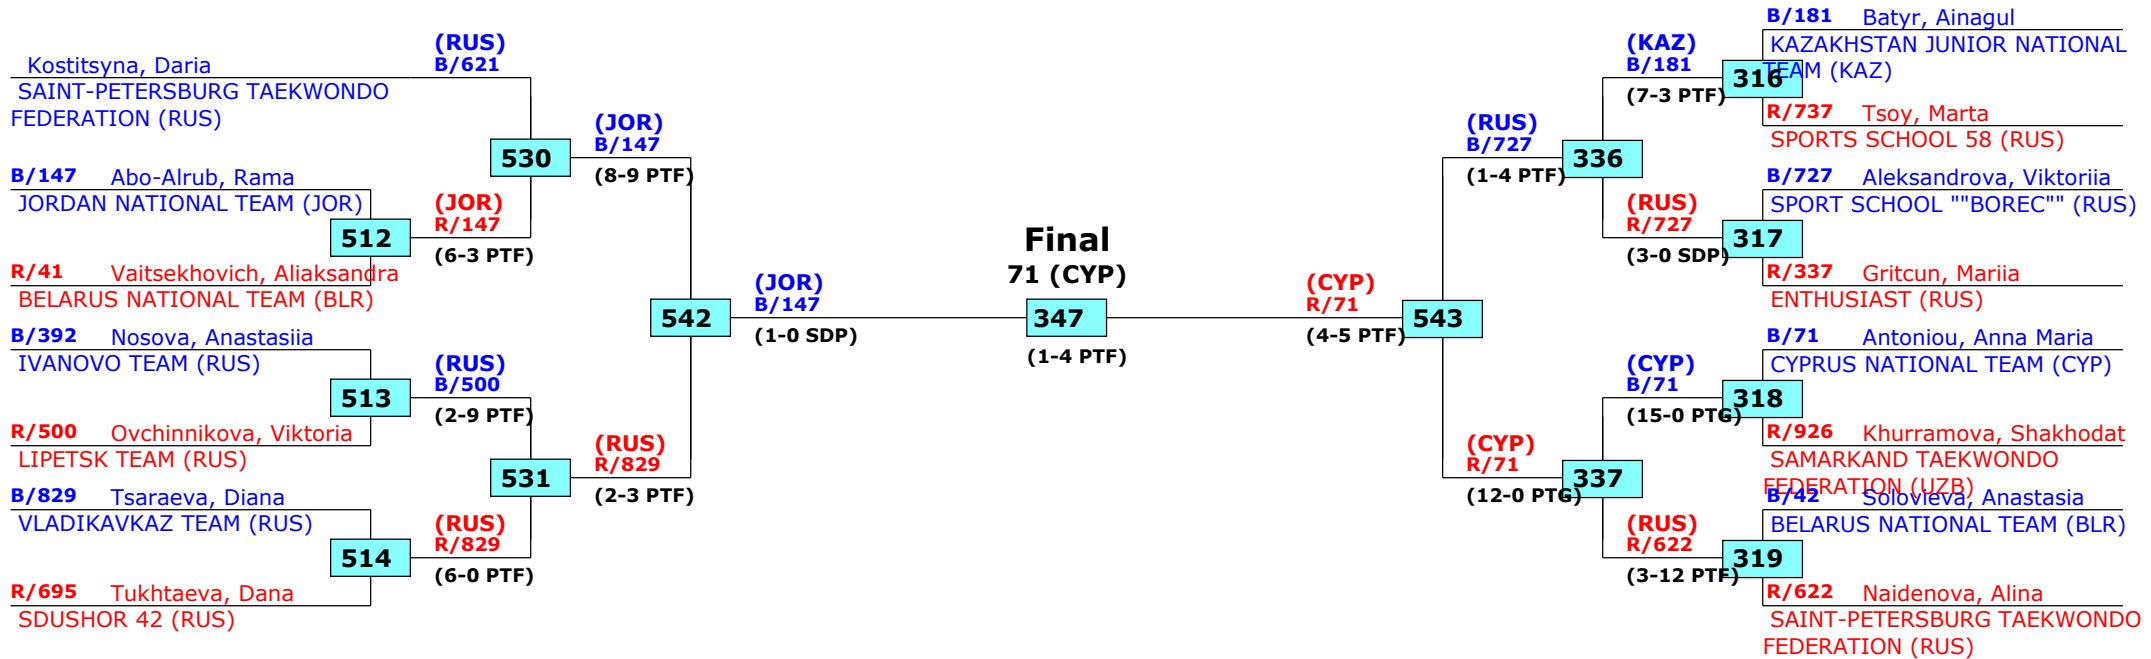

# Russian Open 2016

Moscow, Russia

Tournament date: 22.09.2016 upto 25.09.2016

Male -78 (Light Heavy)

Active competitors: 12

Competition date: 23.09.2016

# Russian Open 2016

Moscow, Russia

Tournament date: 22.09.2016 upto 25.09.2016

Female -55 (Welter)

Active competitors: 15

Competition date: 23.09.2016

**Prize winners:**

**1 Antoniou, Anna Maria, CYP (71)**  
**2 Abo-Alrub, Rama, JOR (147)**  
**3 Aleksandrova, Viktoriia, RUS (727)**  
**3 Tsaraeva, Diana, RUS (829)**

1st rnd

QF

SF

Final

SF

QF

1st rnd

# Russian Open 2016

Moscow, Russia

Tournament date: 22.09.2016 upto 25.09.2016

Female -59 (Light Middle)

Active competitors: 13

Competition date: 23.09.2016

Result legend: (PUN) Punishment  
(WDR) Withdrawal (SDP) Sudden death  
(DSQ) Disqualified (PTG) Points win (gap)  
(RSC) Ref. stop contest (PTF) Points win (normal)  
(SUP) Superiority