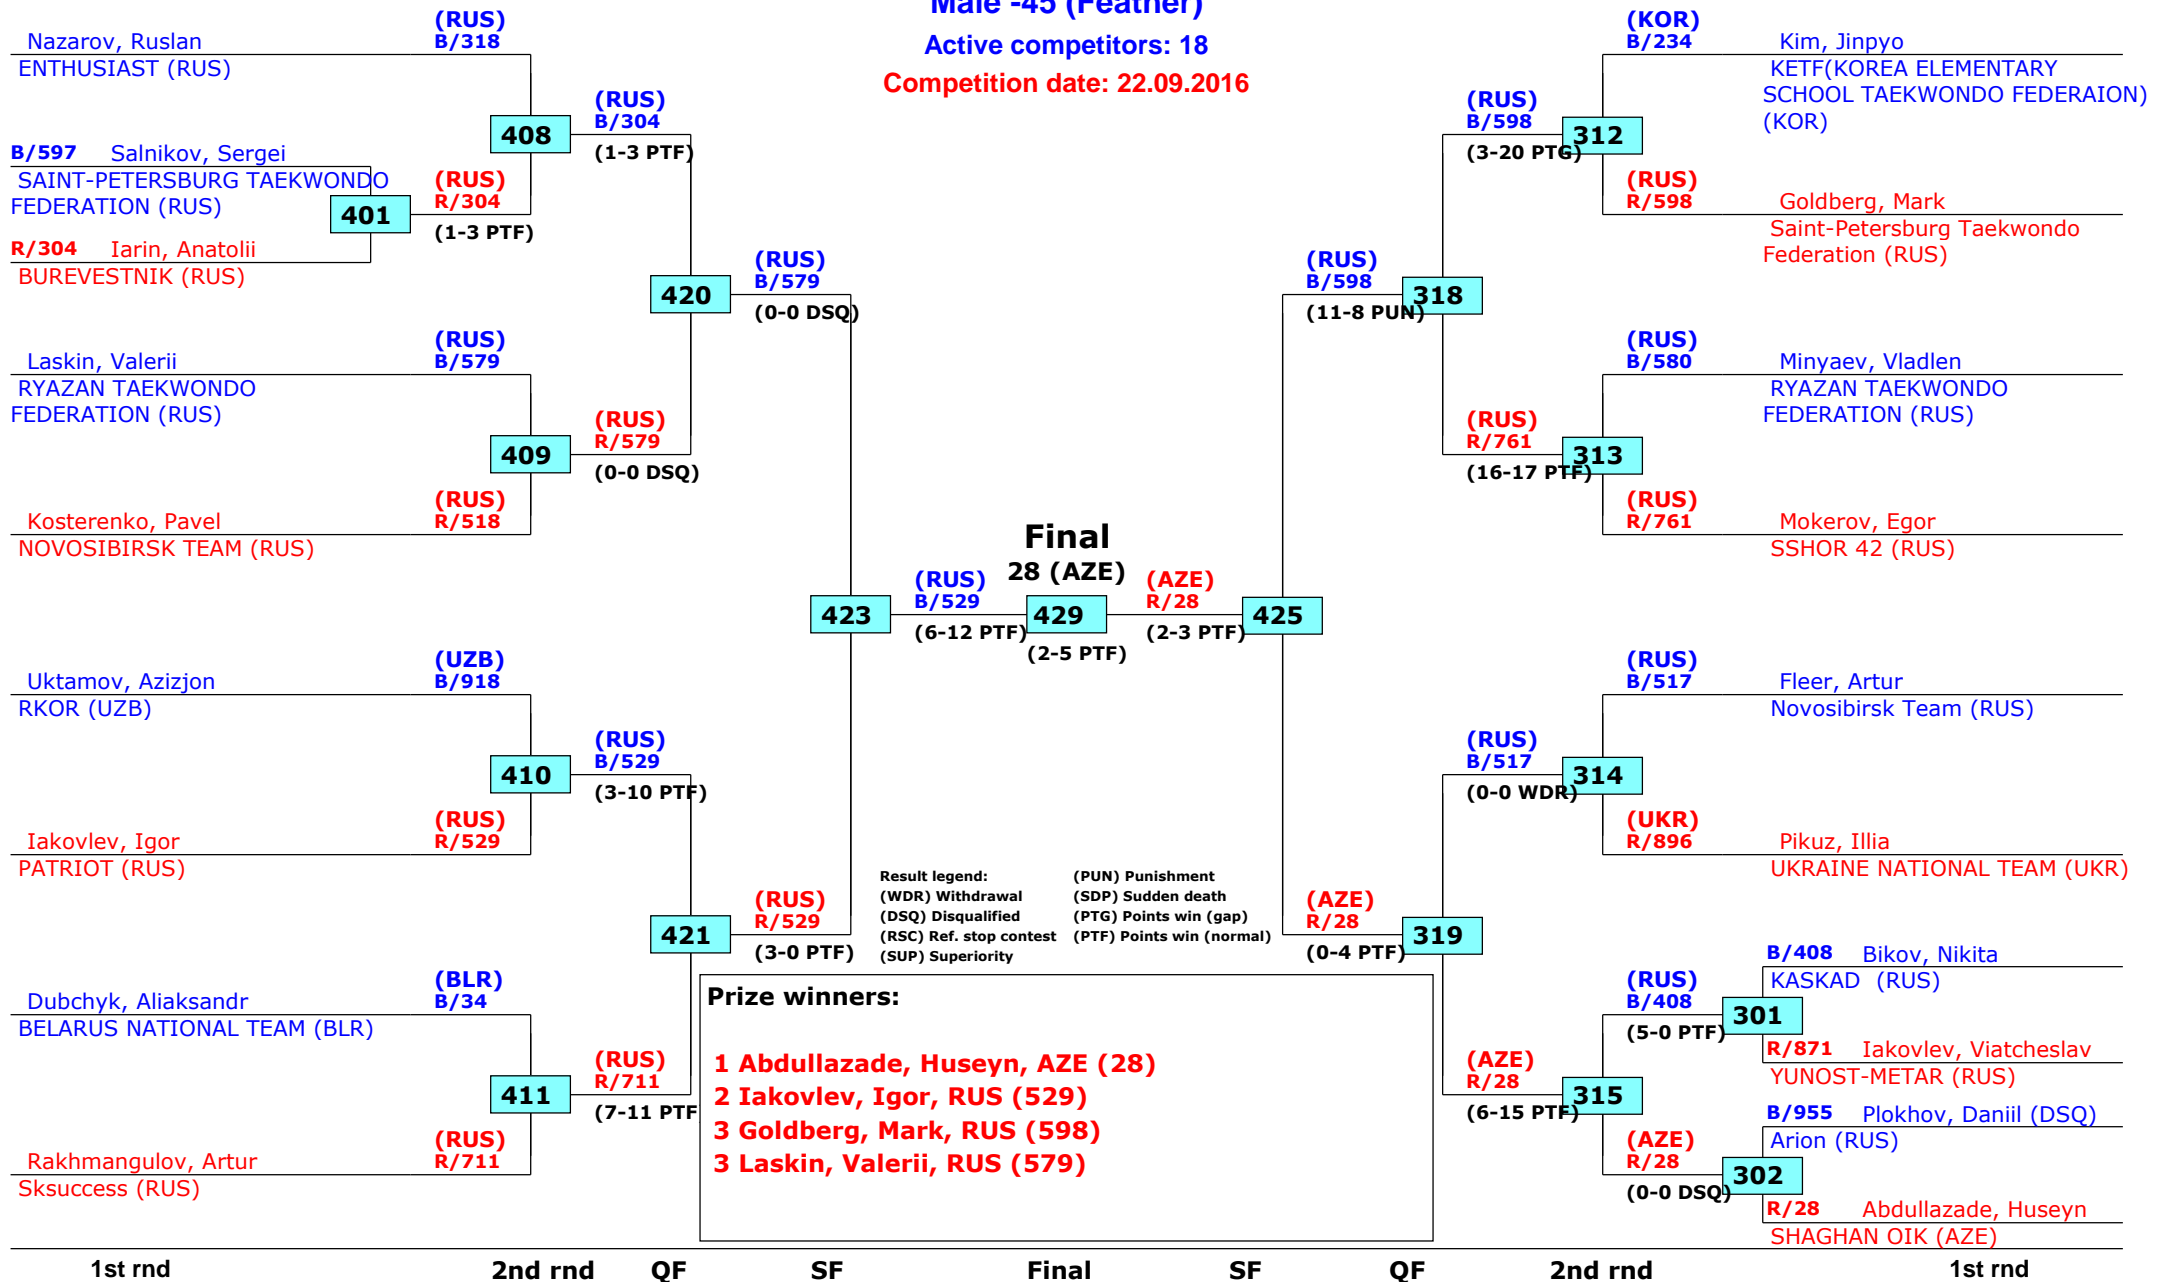

Moscow, Russia

Tournament date: 22.09.2016 upto 25.09.2016

Male -45 (Feather)

Active competitors: 18

Competition date: 22.09.2016

Russian Open 2016

Moscow, Russia

Tournament date: 22.09.2016 upto 25.09.2016