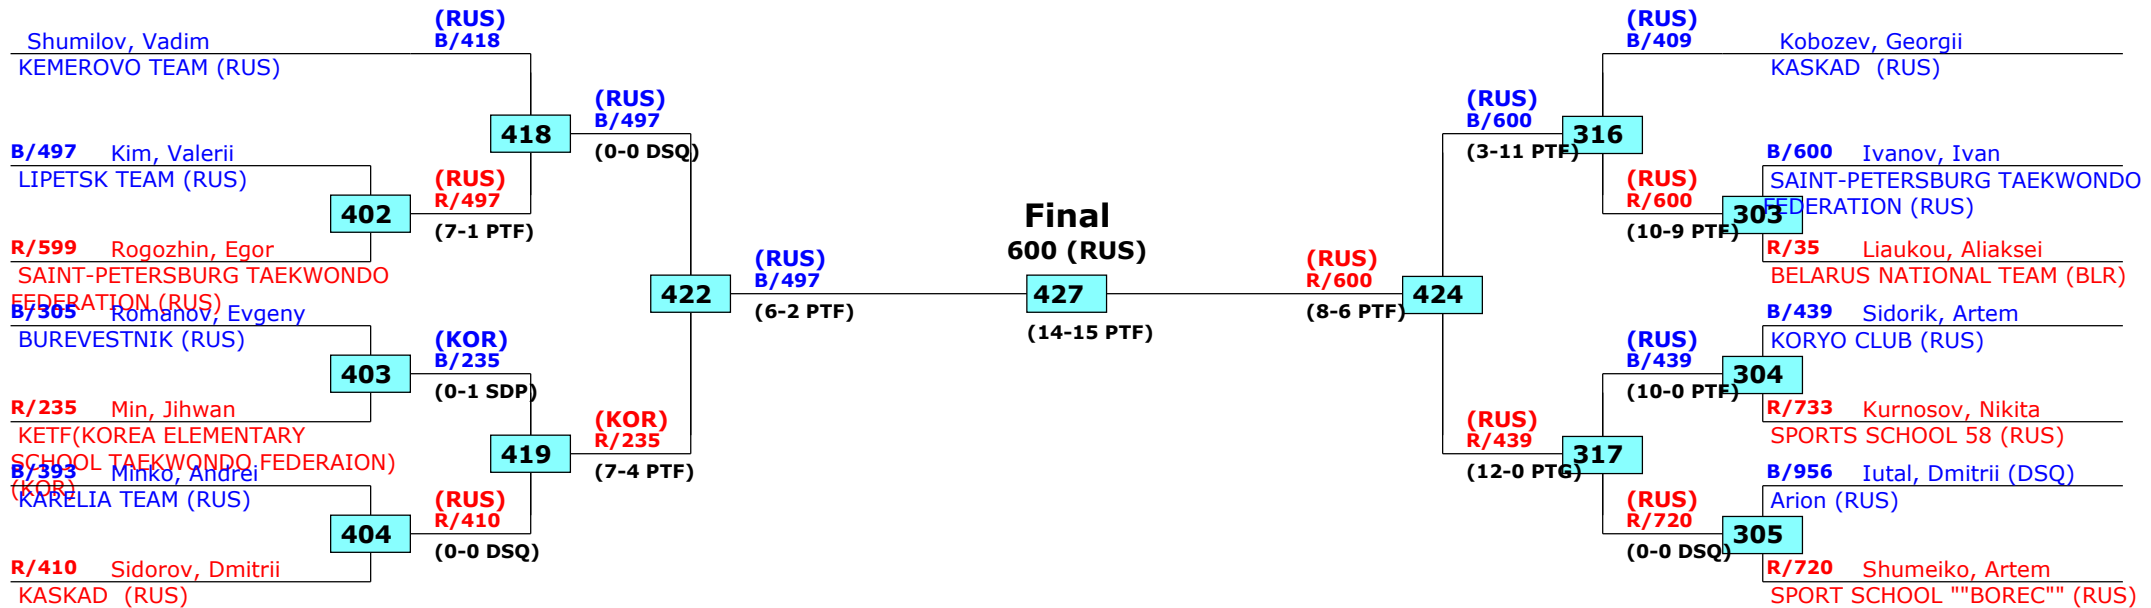

Russian Open 2016

Moscow, Russia

Tournament date: 22.09.2016 upto 25.09.2016

Male -49 (Light)

Active competitors: 13

Competition date: 22.09.2016

Result legend:
(WDR) Withdrawal (DSQ) Disqualified (RSC) Ref. stop contest (SUP) Superiority
(PUN) Punishment (SDP) Sudden death (PTG) Points win (gap) (PTF) Points win (normal)

Prize winners:

1 Ivanov, Ivan, RUS (600)
2 Kim, Valerii, RUS (497)
3 Sidorik, Artem, RUS (439)
3 Min, Jihwan, KOR (235)

1st rnd

QF

SF

Final

SF

QF

1st rnd