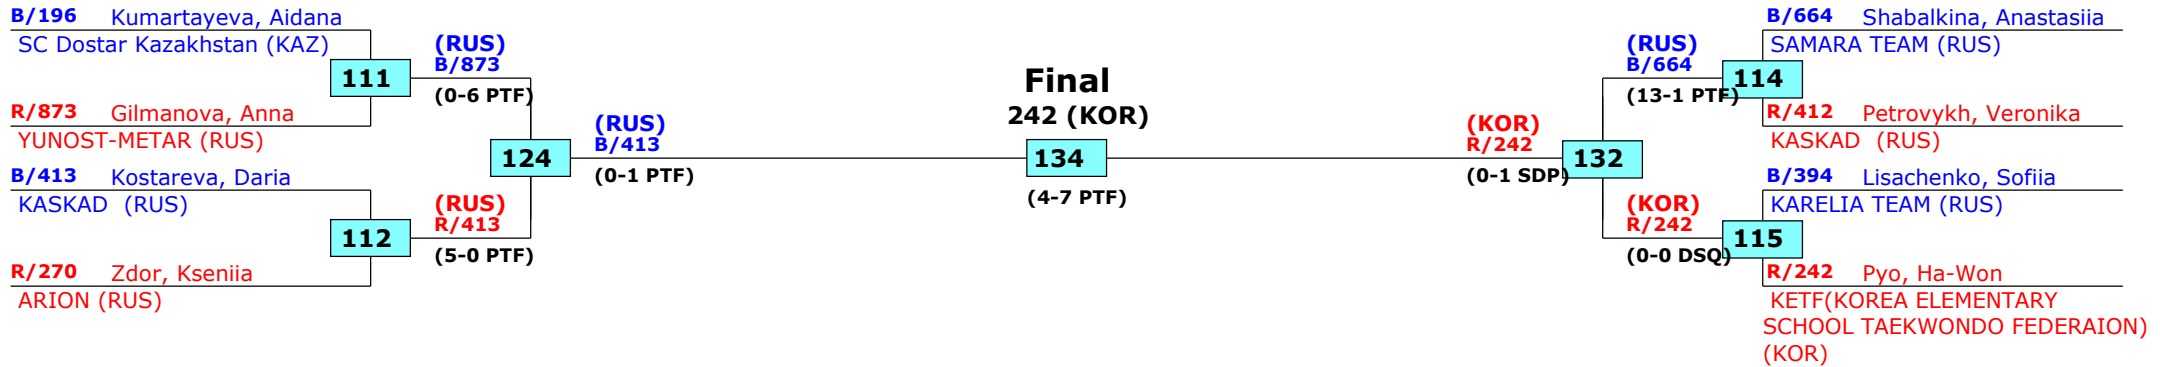

Russian Open 2016

Moscow, Russia

Tournament date: 22.09.2016 upto 25.09.2016

Male -33 (Fin)

Active competitors: 10

Competition date: 22.09.2016

Russian Open 2016

Moscow, Russia

Tournament date: 22.09.2016 upto 25.09.2016

Female -37 (Bantam)

Active competitors: 8

Competition date: 22.09.2016

Result legend: (PUN) Punishment
(WDR) Withdrawal (SDP) Sudden death
(DSQ) Disqualified (PTG) Points win (gap)
(RSC) Ref. stop contest (PTF) Points win (normal)
(SUP) Superiority