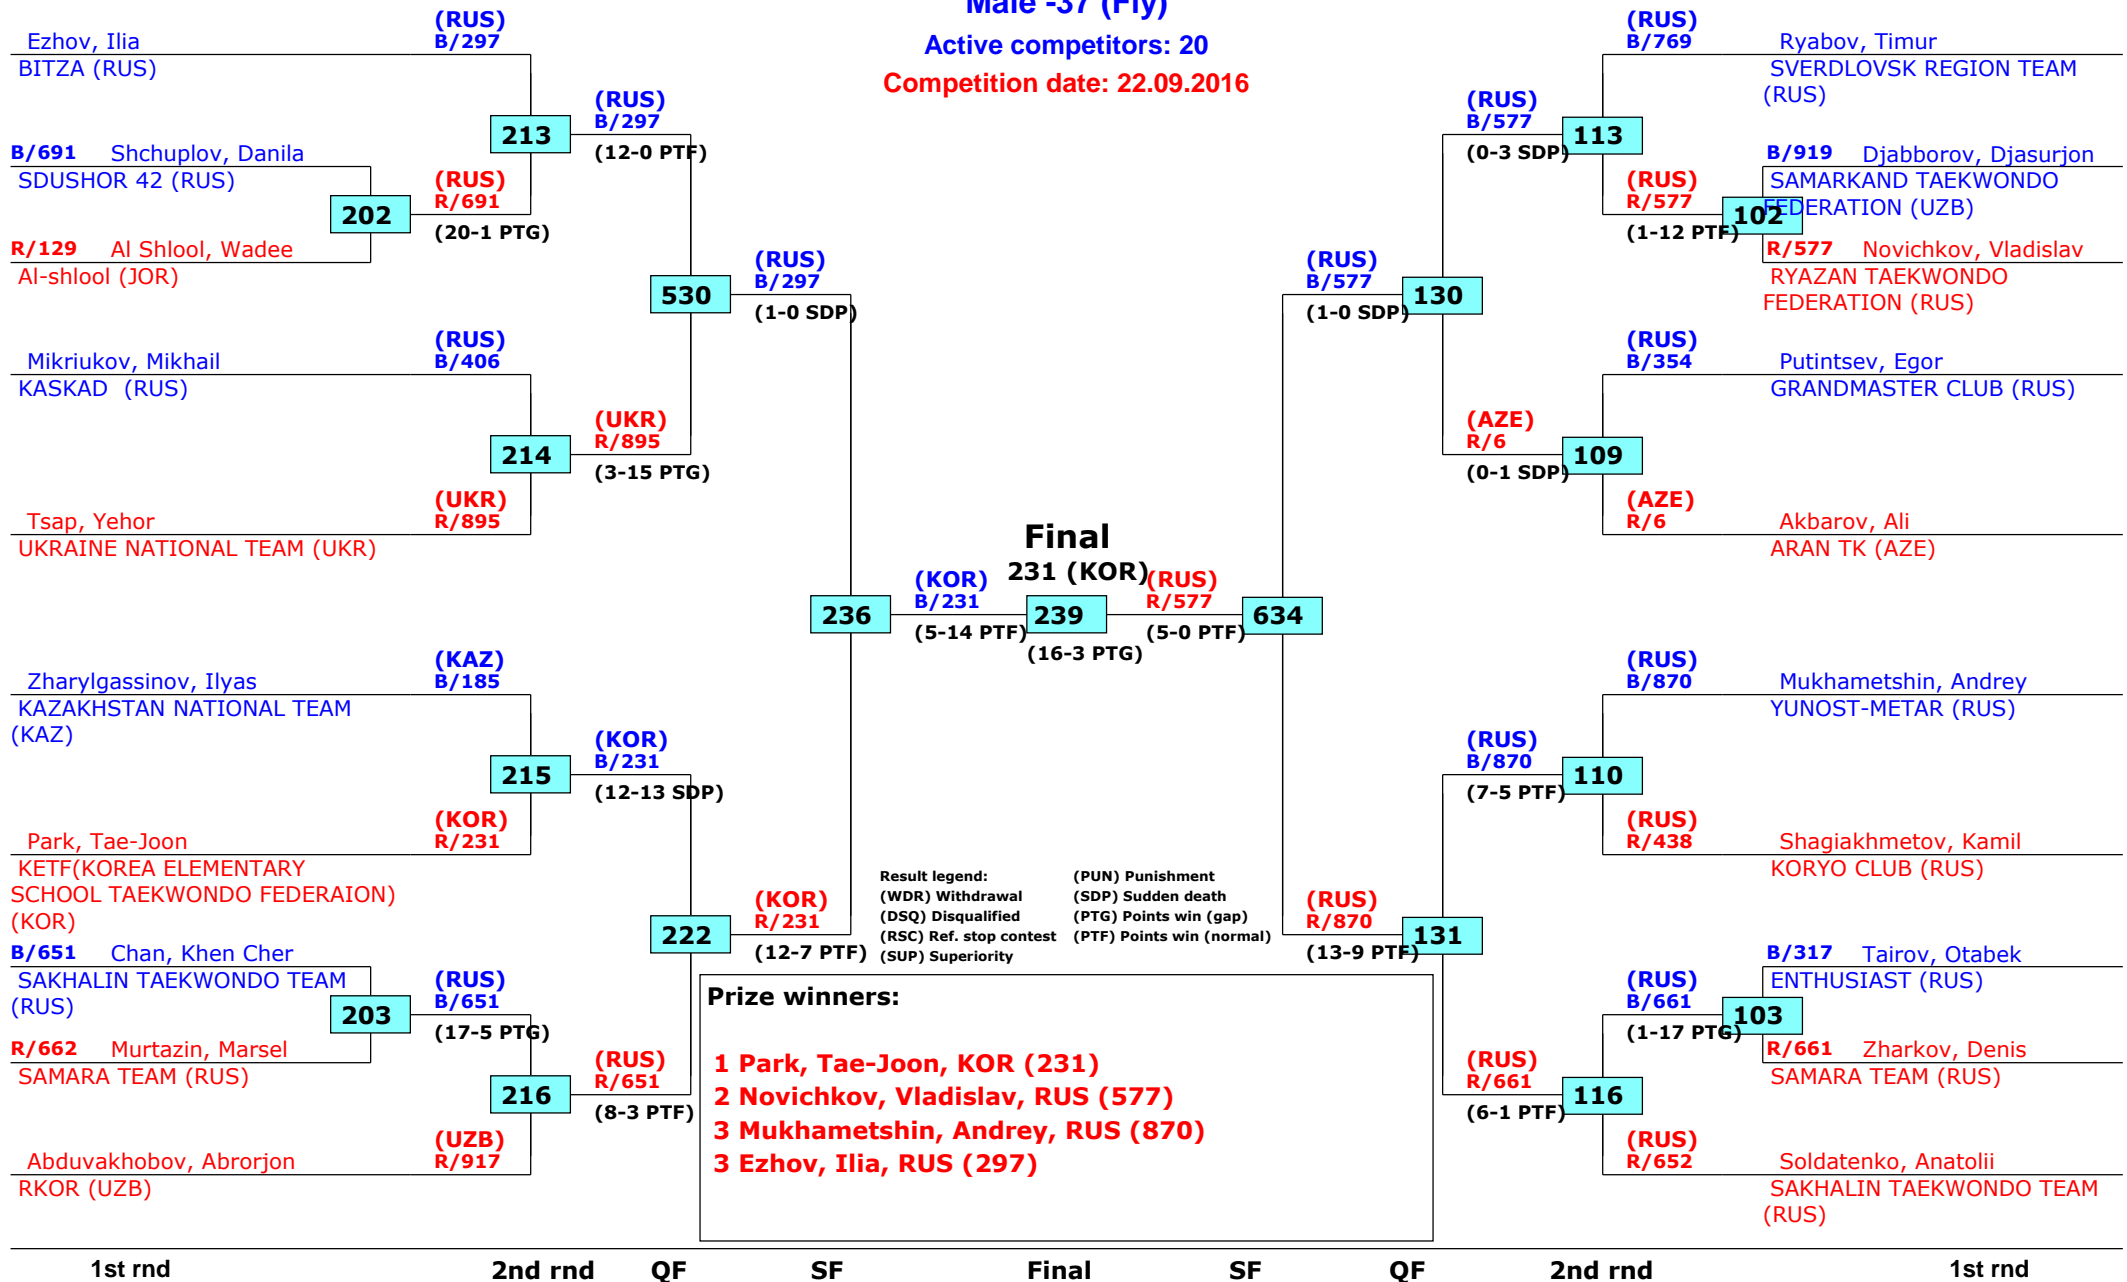

Moscow, Russia

Tournament date: 22.09.2016 upto 25.09.2016

Male -37 (Fly)

Active competitors: 20

Competition date: 22.09.2016

Russian Open 2016

Moscow, Russia

Tournament date: 22.09.2016 upto 25.09.2016