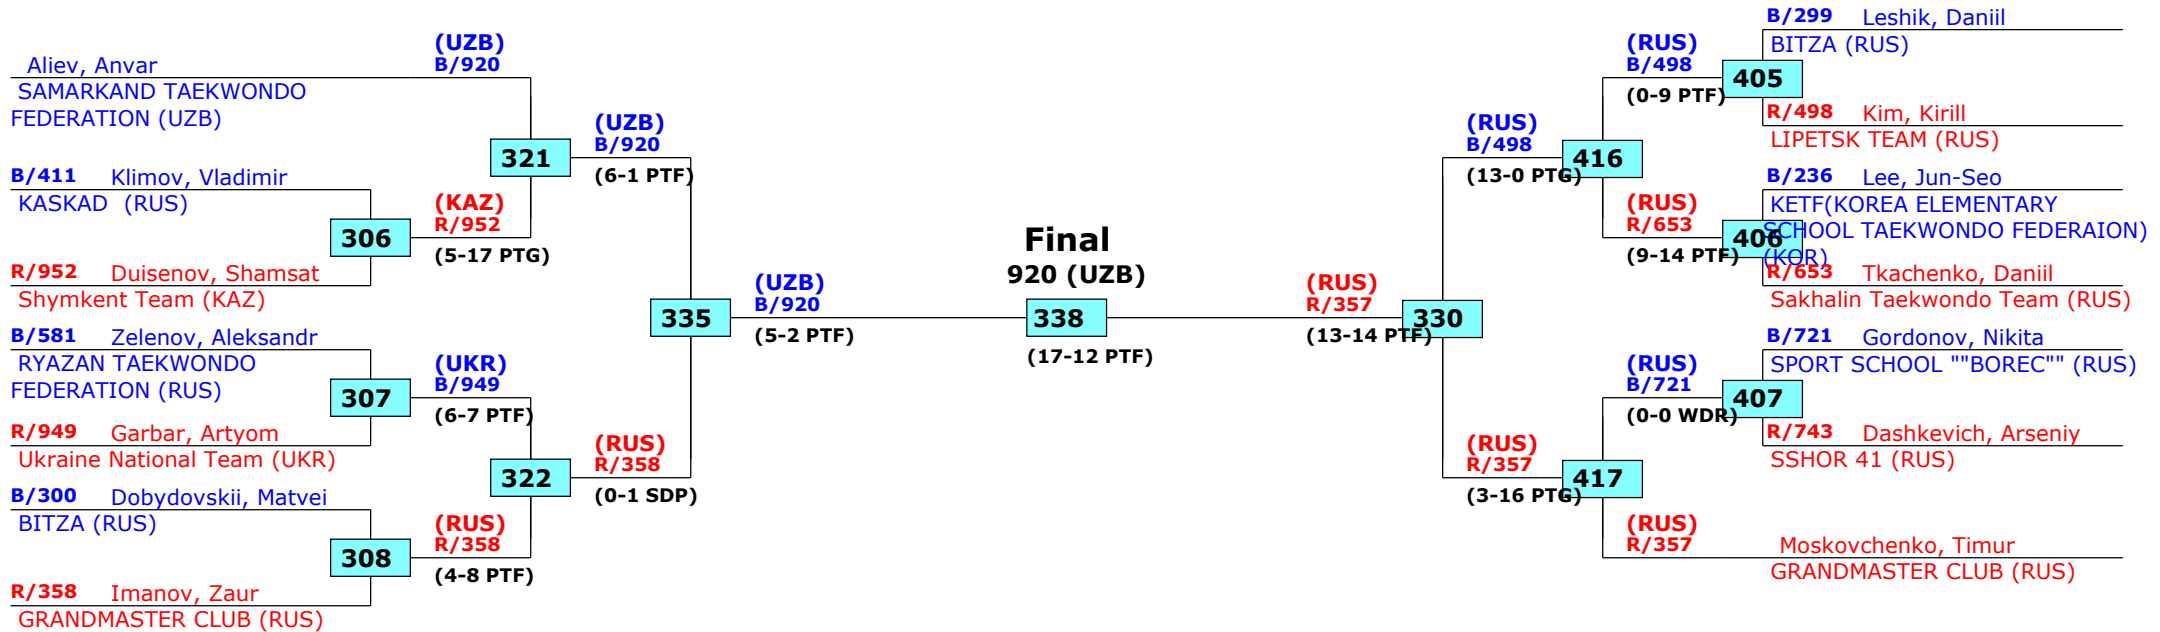

Russian Open 2016

Moscow, Russia

Tournament date: 22.09.2016 upto 25.09.2016

Male -53 (Welter)

Active competitors: 14

Competition date: 22.09.2016

Result legend:
(WDR) Withdrawal (SDP) Sudden death
(DSQ) Disqualified (PTG) Points win (gap)
(RSC) Ref. stop contest (PTF) Points win (normal)
(SUP) Superiority (PUN) Punishment

Prize winners:

- **1 Aliev, Anvar, UZB (920)**
- **2 Moskovchenko, Timur, RUS (357)**
- **3 Kim, Kirill, RUS (498)**
- **3 Imanov, Zaur, RUS (358)**

1st rnd

QF

SF

Final

SF

QF

1st rnd