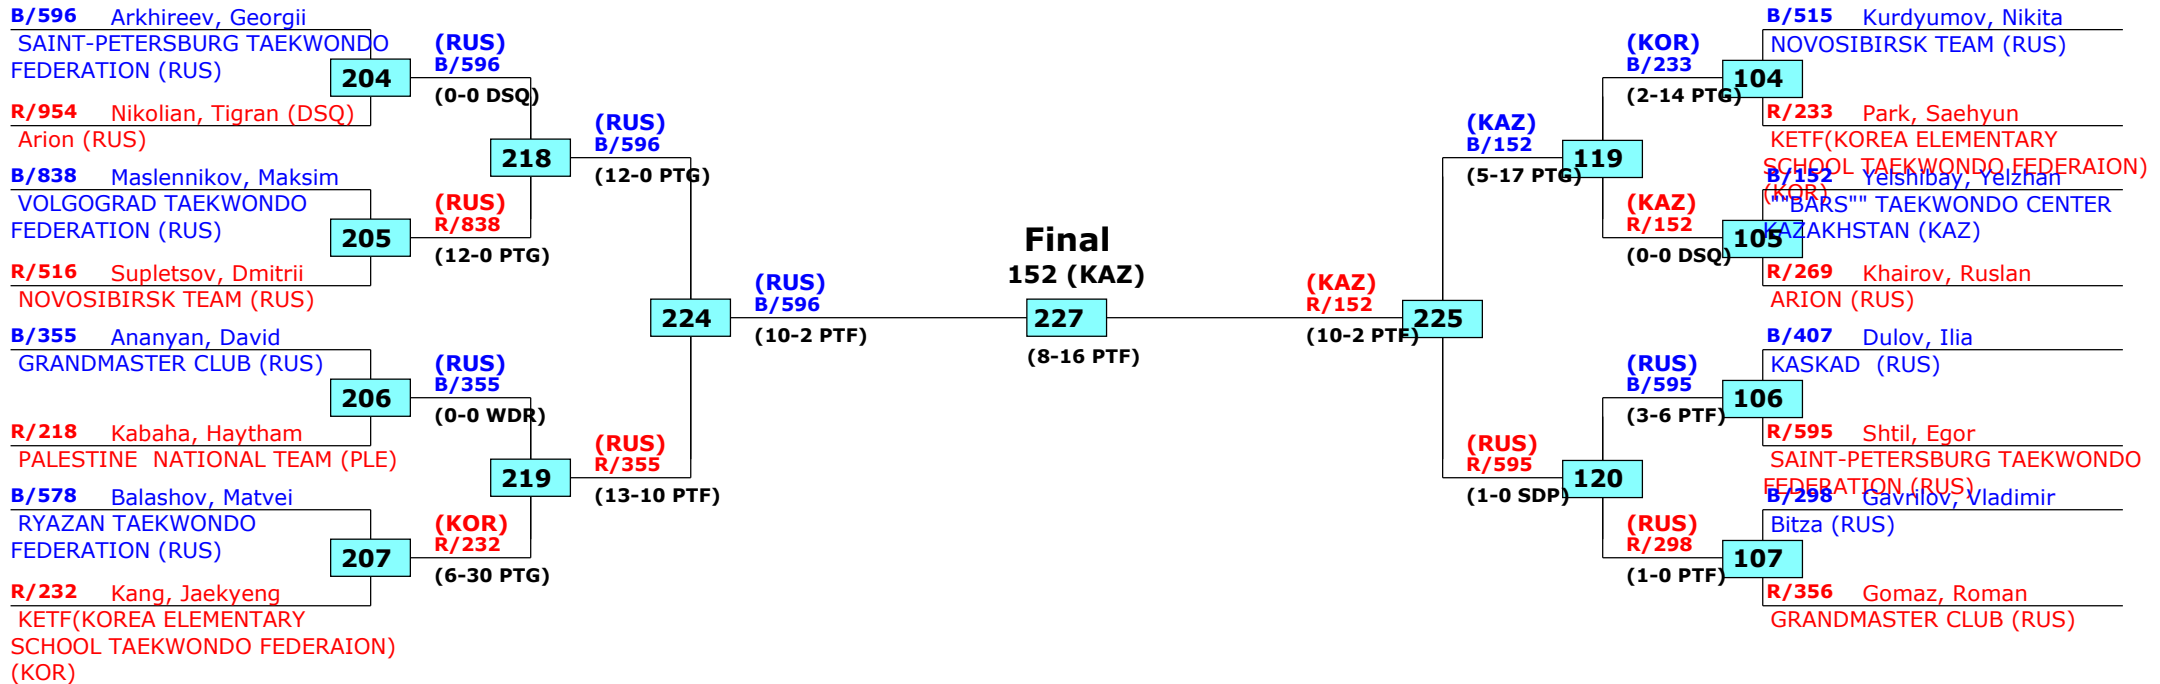

Russian Open 2016

Moscow, Russia

Tournament date: 22.09.2016 upto 25.09.2016

Male -41 (Bantam)

Active competitors: 15

Competition date: 22.09.2016

Result legend: (PUN) Punishment
(WDR) Withdrawal (SDP) Sudden death
(DSQ) Disqualified (PTG) Points win (gap)
(RSC) Ref. stop contest (PTF) Points win (normal)
(SUP) Superiority

Prize winners:

- 1 Yelshibay, Yelzhan, KAZ (152)
- 2 Arkhireev, Georgii, RUS (596)
- 3 Shtil, Egor, RUS (595)
- 3 Ananyan, David, RUS (355)

1st rnd

QF

SF

Final

SF

QF

1st rnd