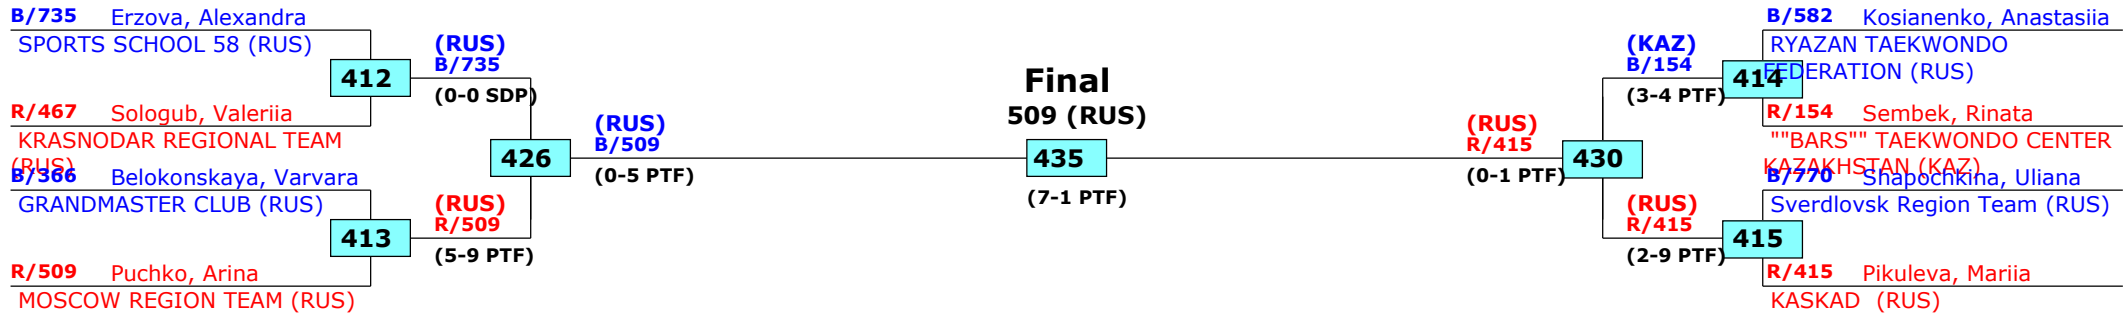

1st rnd

Russian Open 2016

Moscow, Russia

Tournament date: 22.09.2016 upto 25.09.2016

Female -44 (Light)

Active competitors: 8

Competition date: 22.09.2016

Result legend: (PUN) Punishment
(WDR) Withdrawal (SDP) Sudden death
(DSQ) Disqualified (PTG) Points win (gap)
(RSC) Ref. stop contest (PTF) Points win (normal)
(SUP) Superiority