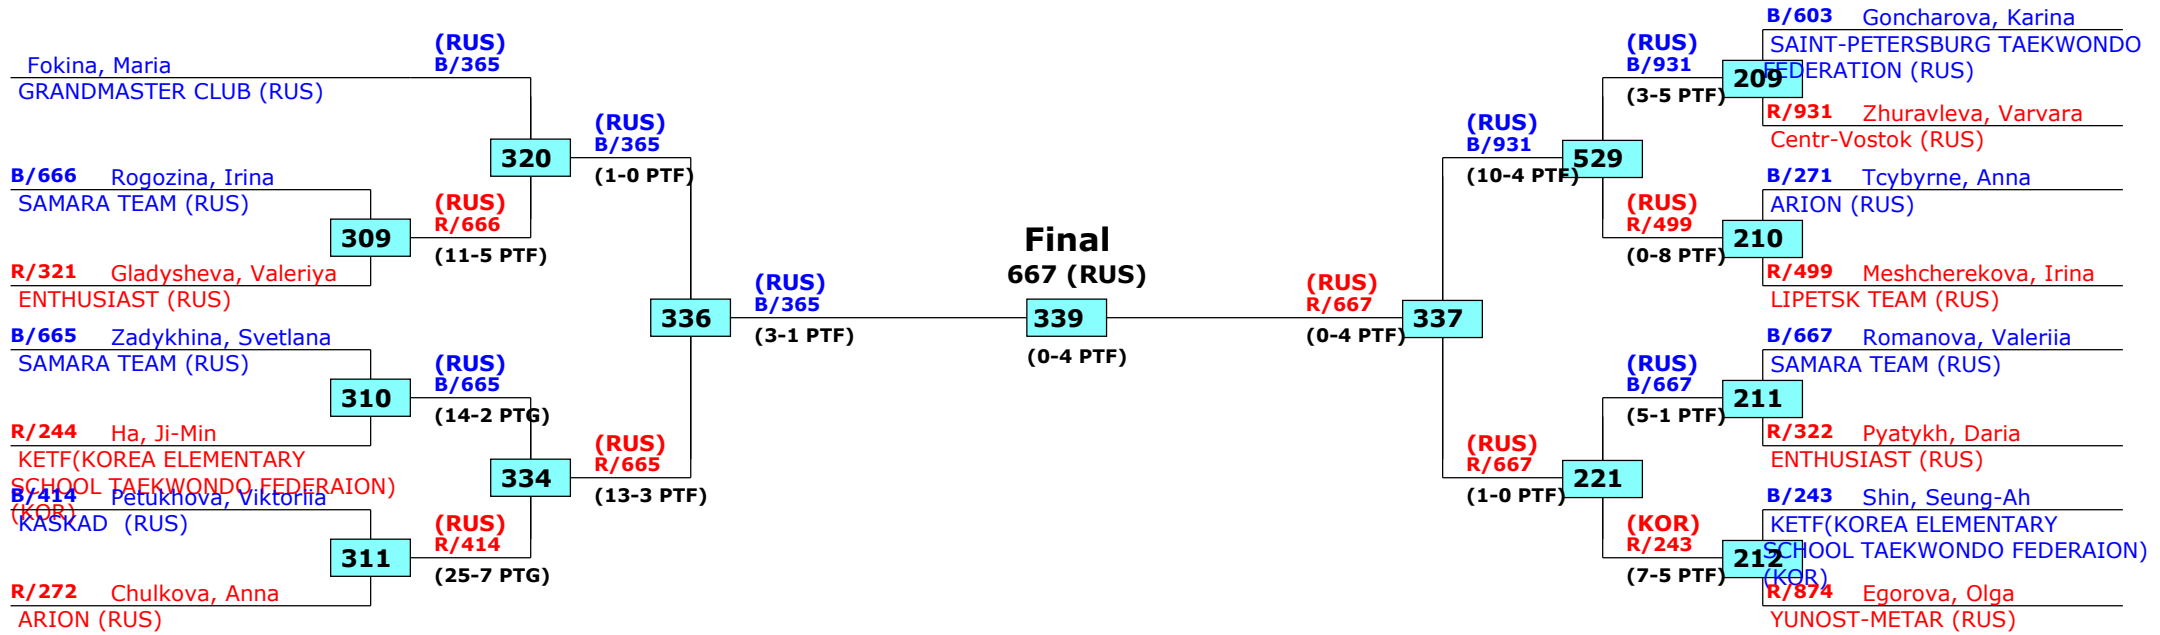

1st rnd

Russian Open 2016

Moscow, Russia

Tournament date: 22.09.2016 upto 25.09.2016

Female -41 (Feather)

Active competitors: 15

Competition date: 22.09.2016

Result legend:
 (WDR) Withdrawal (SDP) Sudden death
 (DSQ) Disqualified (PTG) Points win (gap)
 (RSC) Ref. stop contest (PTF) Points win (normal)
 (SUP) Superiority (PUN) Punishment

Moscow, Russia

Tournament date: 22.09.2016 upto 25.09.2016

Male -45 (Feather)

Active competitors: 18

Competition date: 22.09.2016

Russian Open 2016

Moscow, Russia

Tournament date: 22.09.2016 upto 25.09.2016