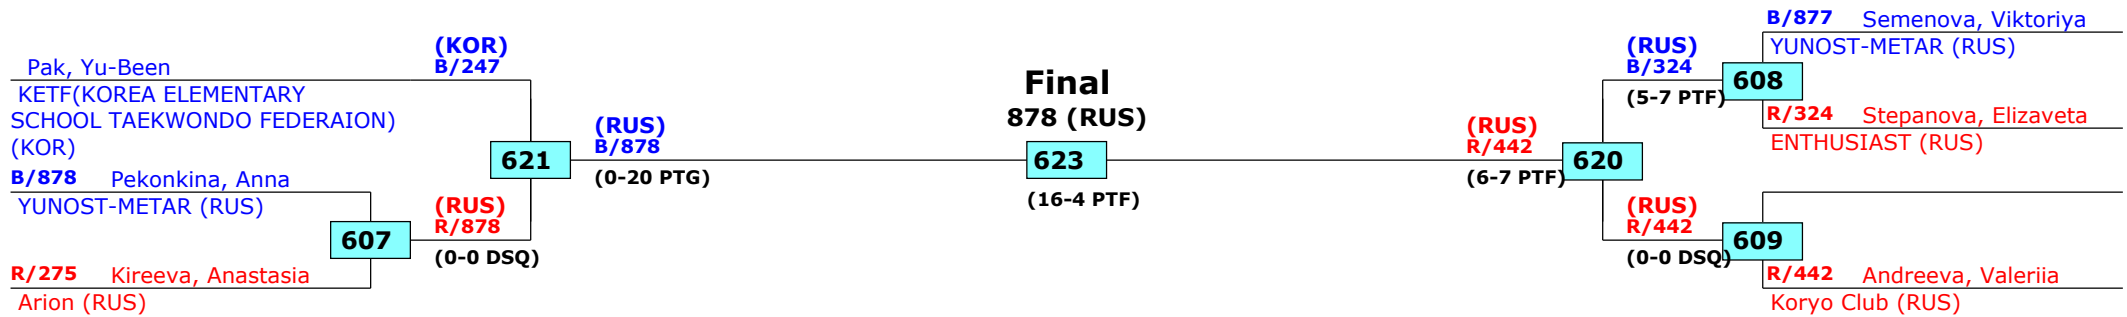

Moscow, Russia

Tournament date: 22.09.2016 upto 25.09.2016

Female -59 (Light heavy)

Active competitors: 6

Competition date: 22.09.2016

Result legend:
 (WDR) Withdrawal (PUN) Punishment
 (DSQ) Disqualified (SDP) Sudden death
 (RSC) Ref. stop contest (PTG) Points win (gap)
 (SUP) Superiority (PTF) Points win (normal)