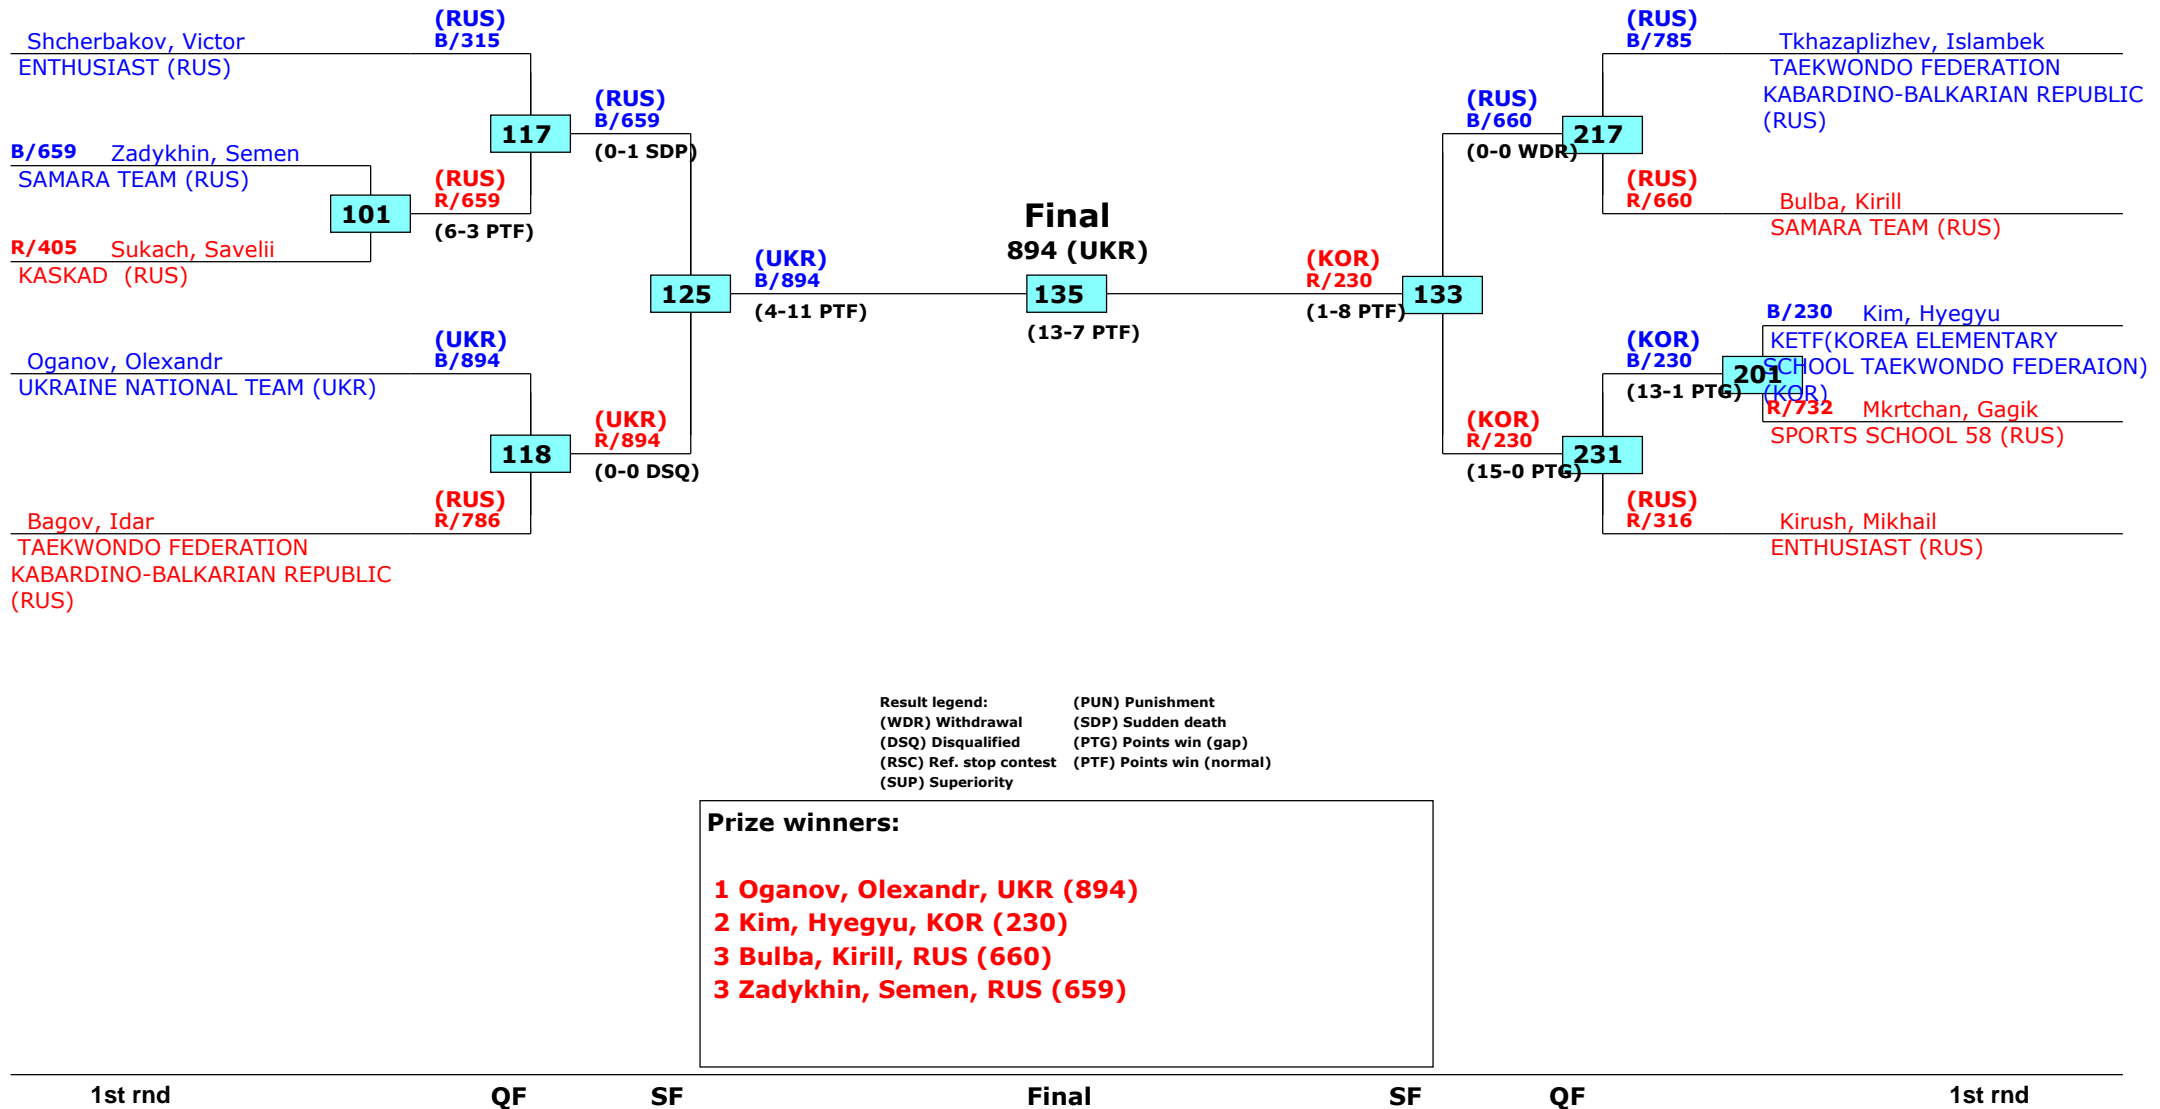

Russian Open 2016

Moscow, Russia

Tournament date: 22.09.2016 upto 25.09.2016

Male -33 (Fin)

Active competitors: 10

Competition date: 22.09.2016

Russian Open 2016

Moscow, Russia

Tournament date: 22.09.2016 upto 25.09.2016

Female -37 (Bantam)

Active competitors: 8

Competition date: 22.09.2016

Result legend: (PUN) Punishment
(WDR) Withdrawal (SDP) Sudden death
(DSQ) Disqualified (PTG) Points win (gap)
(RSC) Ref. stop contest (PTF) Points win (normal)
(SUP) Superiority