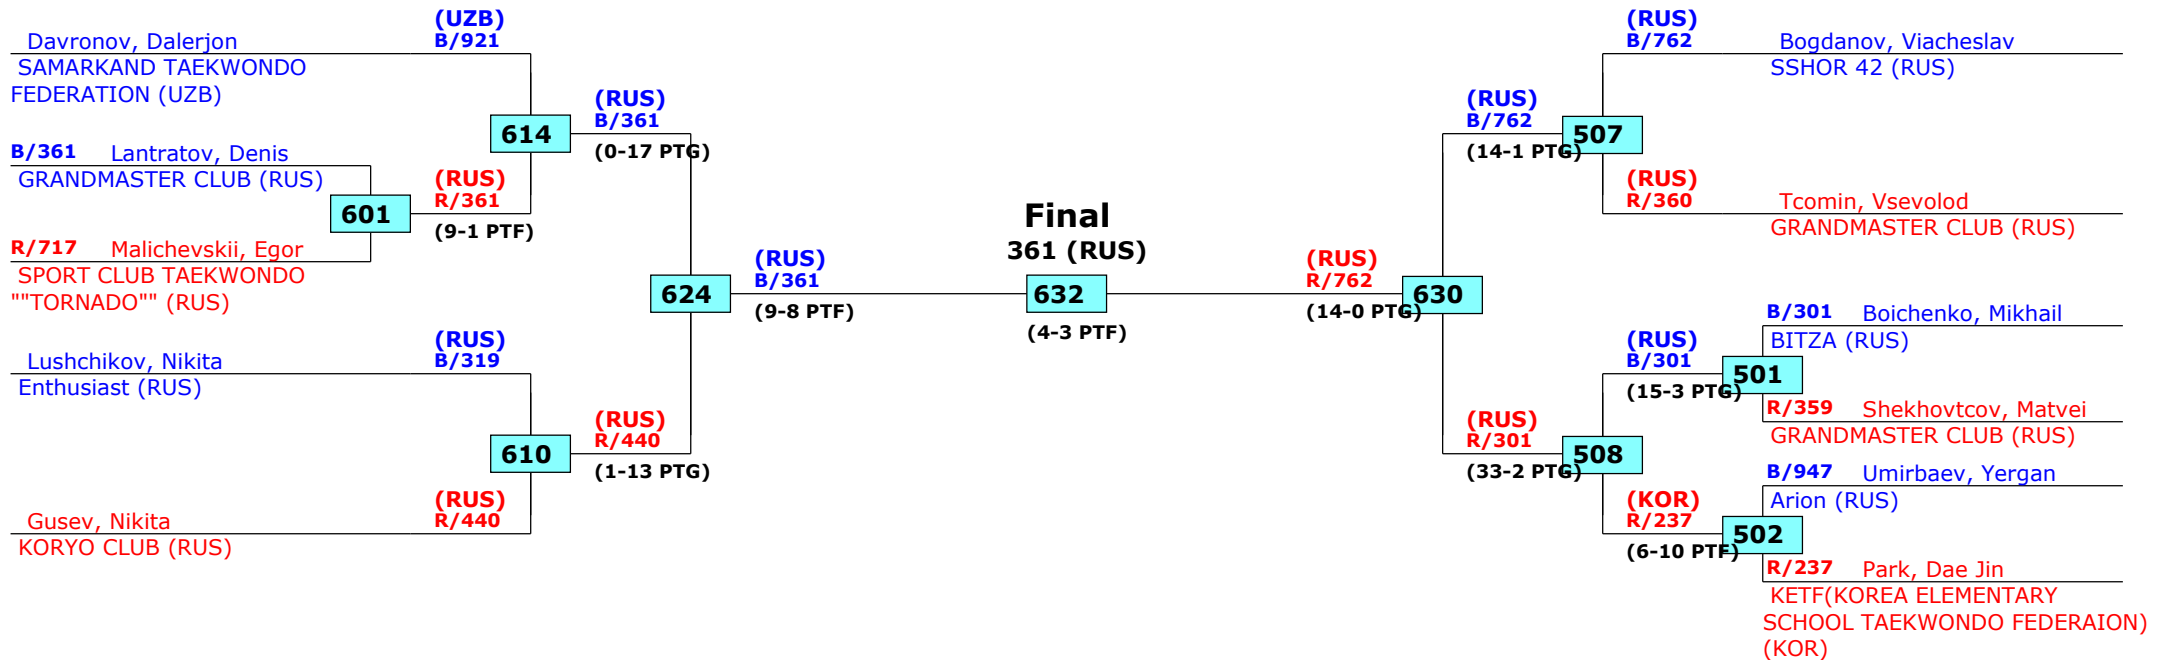

1st rnd

Russian Open 2016

Moscow, Russia

Tournament date: 22.09.2016 upto 25.09.2016

Female -55 (Middle)

Active competitors: 6

Competition date: 22.09.2016

Result legend: (PUN) Punishment
(WDR) Withdrawal (SDP) Sudden death
(DSQ) Disqualified (PTG) Points win (gap)
(RSC) Ref. stop contest (PTF) Points win (normal)
(SUP) Superiority

Prize winners:

- 1 Khuzina, Liliia, RUS (604)**
- 2 Gribenshchikova, Sofya, RUS (323)**
- 3 Kunyshova, Alena, RUS (876)**
- 3 Amirmetova, Diana, RUS (503)**

QF

SF

Final

SF

QF

Russian Open 2016

Moscow, Russia

Tournament date: 22.09.2016 upto 25.09.2016

Male -57 (Light middle)

Active competitors: 11

Competition date: 22.09.2016

Result legend:
 (WDR) Withdrawal (SDP) Sudden death
 (DSQ) Disqualified (PTG) Points win (gap)
 (RSC) Ref. stop contest (PTF) Points win (normal)
 (SUP) Superiority (PUN) Punishment