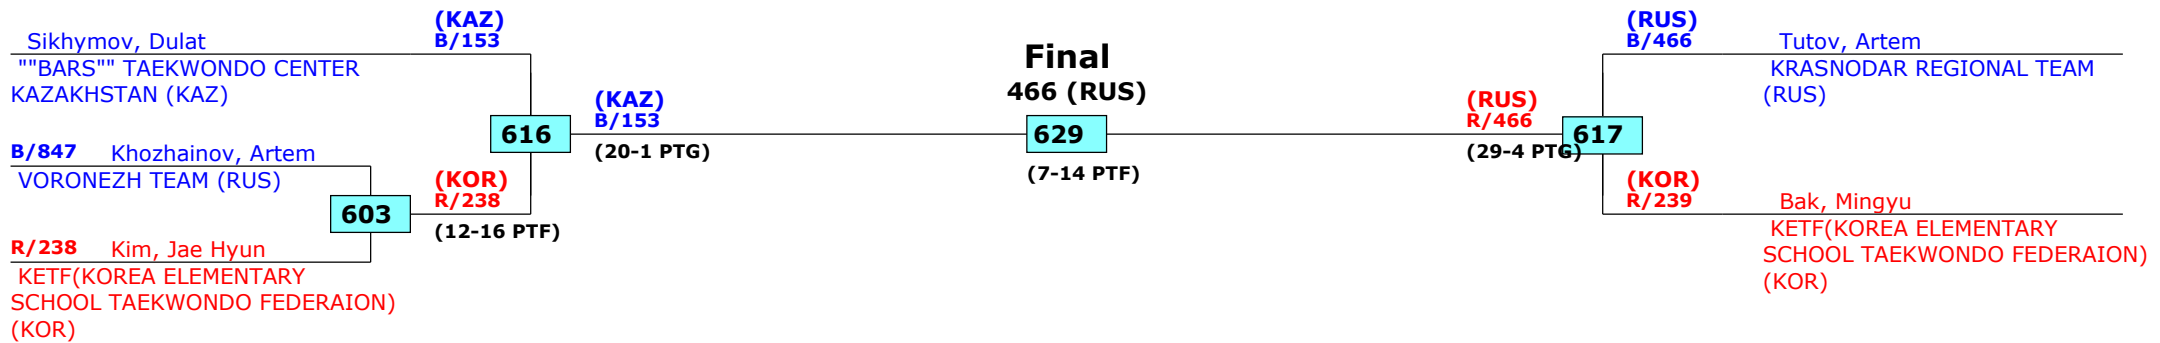

Russian Open 2016

Moscow, Russia

Tournament date: 22.09.2016 upto 25.09.2016

Male -65 (Light heavy)

Active competitors: 5

Competition date: 22.09.2016

Result legend:
(WDR) Withdrawal (PUN) Punishment
(DSQ) Disqualified (SDP) Sudden death
(RSC) Ref. stop contest (PTG) Points win (gap)
(SUP) Superiority (PTF) Points win (normal)

Prize winners:

- 1 Tutov, Artem, RUS (466)
- 2 Sikhymov, Dulat, KAZ (153)
- 3 Bak, Mingyu, KOR (239)
- 3 Kim, Jae Hyun, KOR (238)

QF

SF

Final

SF

QF