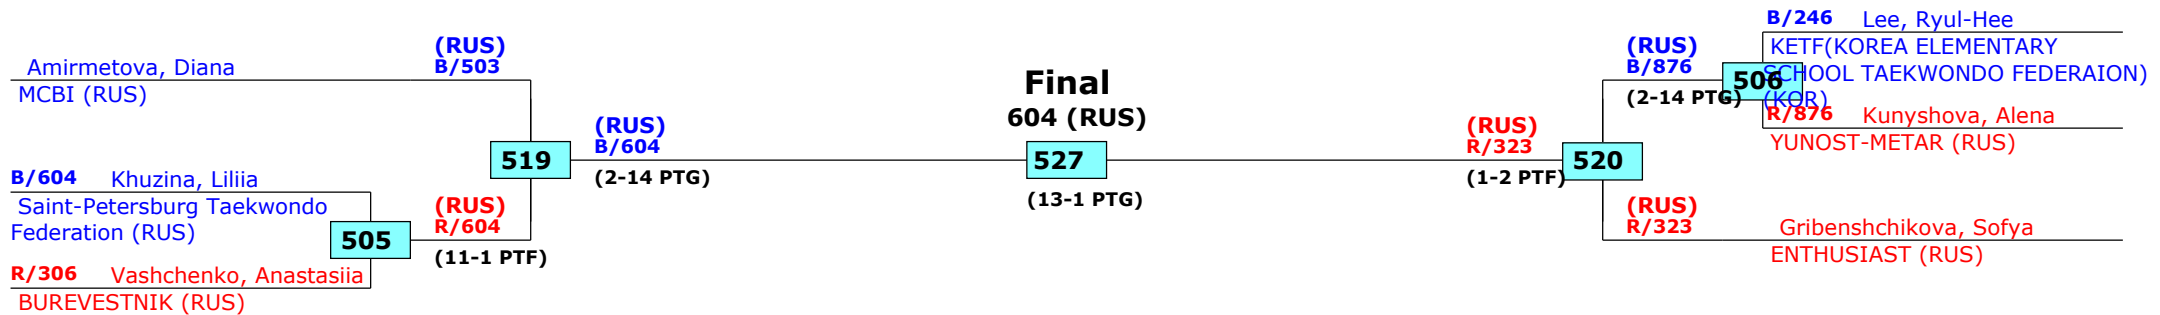

1st rnd

Russian Open 2016

Moscow, Russia

Tournament date: 22.09.2016 upto 25.09.2016

Female -55 (Middle)

Active competitors: 6

Competition date: 22.09.2016

Result legend: (PUN) Punishment
(WDR) Withdrawal (SDP) Sudden death
(DSQ) Disqualified (PTG) Points win (gap)
(RSC) Ref. stop contest (PTF) Points win (normal)
(SUP) Superiority