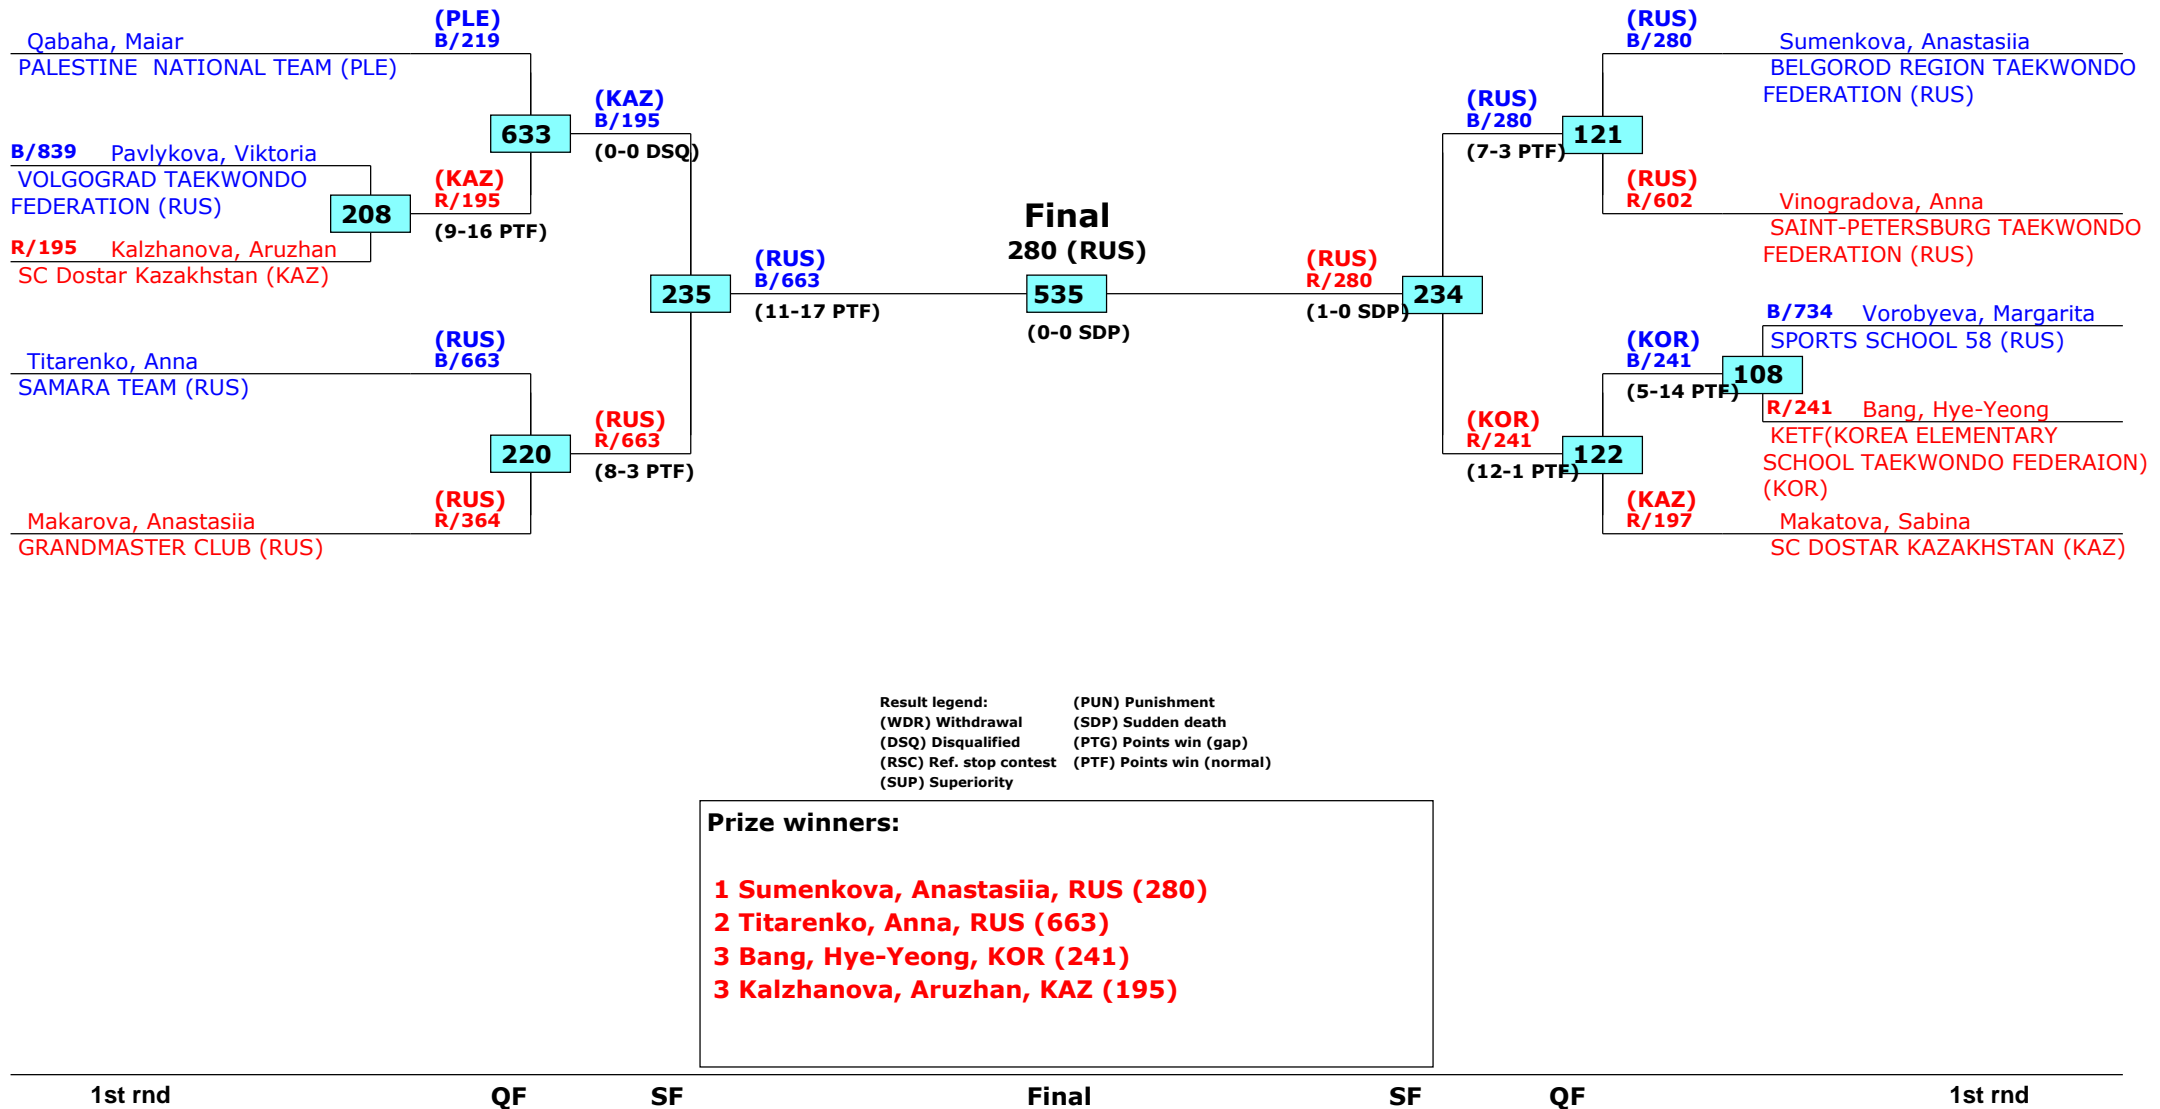

1st rnd

Russian Open 2016

Moscow, Russia

Tournament date: 22.09.2016 upto 25.09.2016

Female -33 (Fly)

Active competitors: 10

Competition date: 22.09.2016

1st rnd

QF

SF

Final

SF

QF

1st rnd

Russian Open 2016

Moscow, Russia