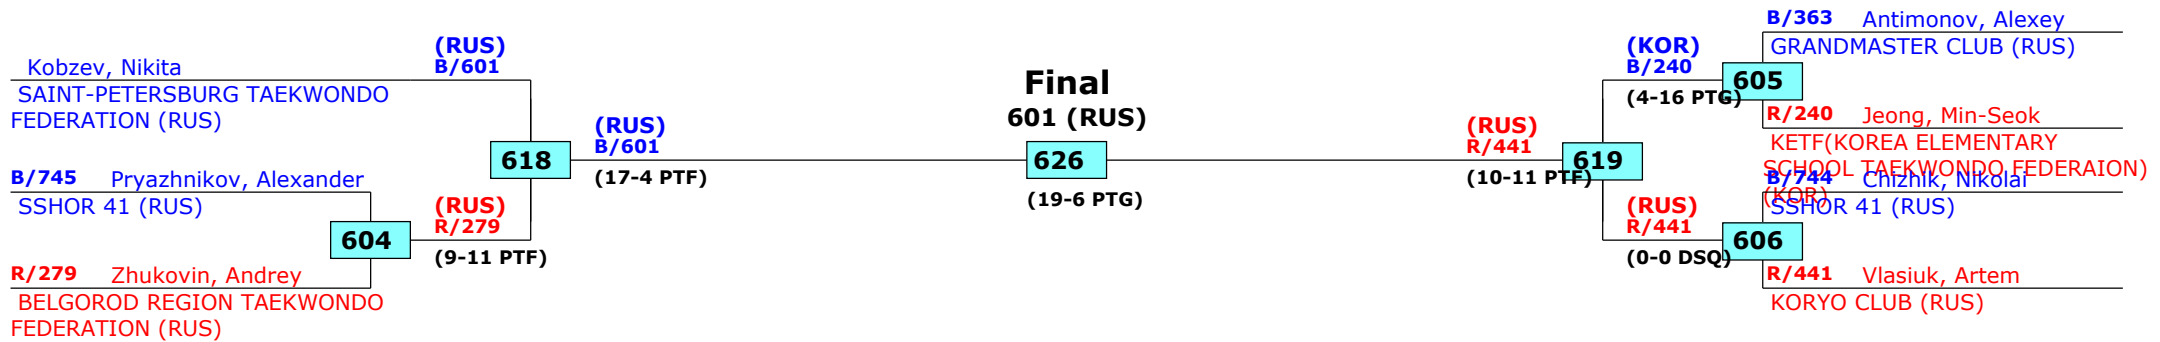

Prize winners:

- 1 Tutov, Artem, RUS (466)
- 2 Sikhymov, Dulat, KAZ (153)
- 3 Bak, Mingyu, KOR (239)
- 3 Kim, Jae Hyun, KOR (238)

QF

SF

Final

SF

QF

Russian Open 2016

Moscow, Russia

Tournament date: 22.09.2016 upto 25.09.2016

Male +65 (Heavy)

Active competitors: 7

Competition date: 22.09.2016

Result legend: (PUN) Punishment
(WDR) Withdrawal (SDP) Sudden death
(DSQ) Disqualified (PTG) Points win (gap)
(RSC) Ref. stop contest (PTF) Points win (normal)
(SUP) Superiority