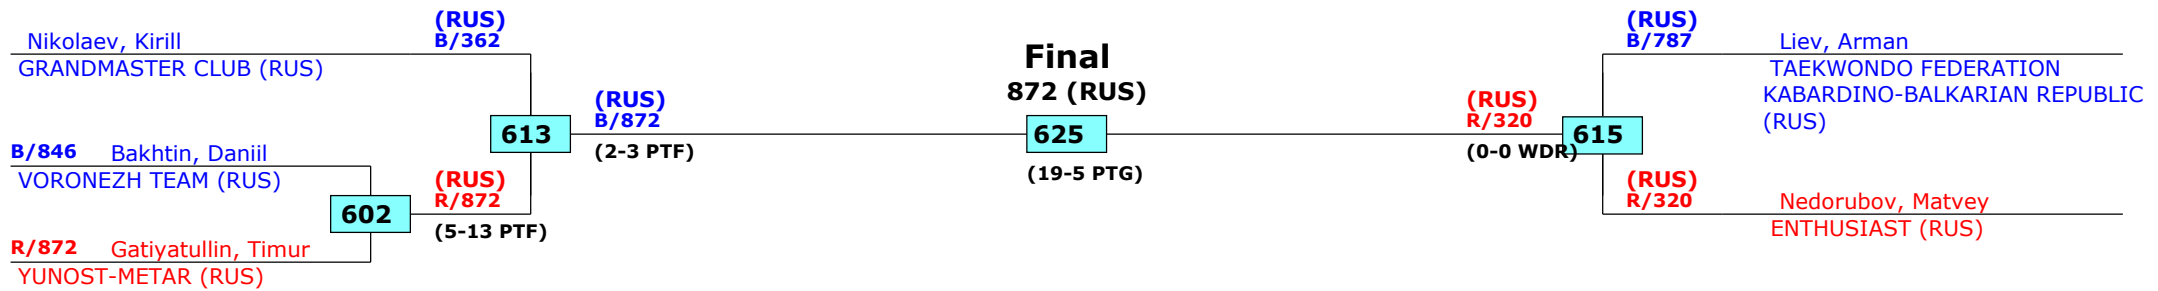

1st rnd

Russian Open 2016

Moscow, Russia

Tournament date: 22.09.2016 upto 25.09.2016

Male -61 (Middle)

Active competitors: 5

Competition date: 22.09.2016

Result legend: (PUN) Punishment
(WDR) Withdrawal (SDP) Sudden death
(DSQ) Disqualified (PTG) Points win (gap)
(RSC) Ref. stop contest (PTF) Points win (normal)
(SUP) Superiority