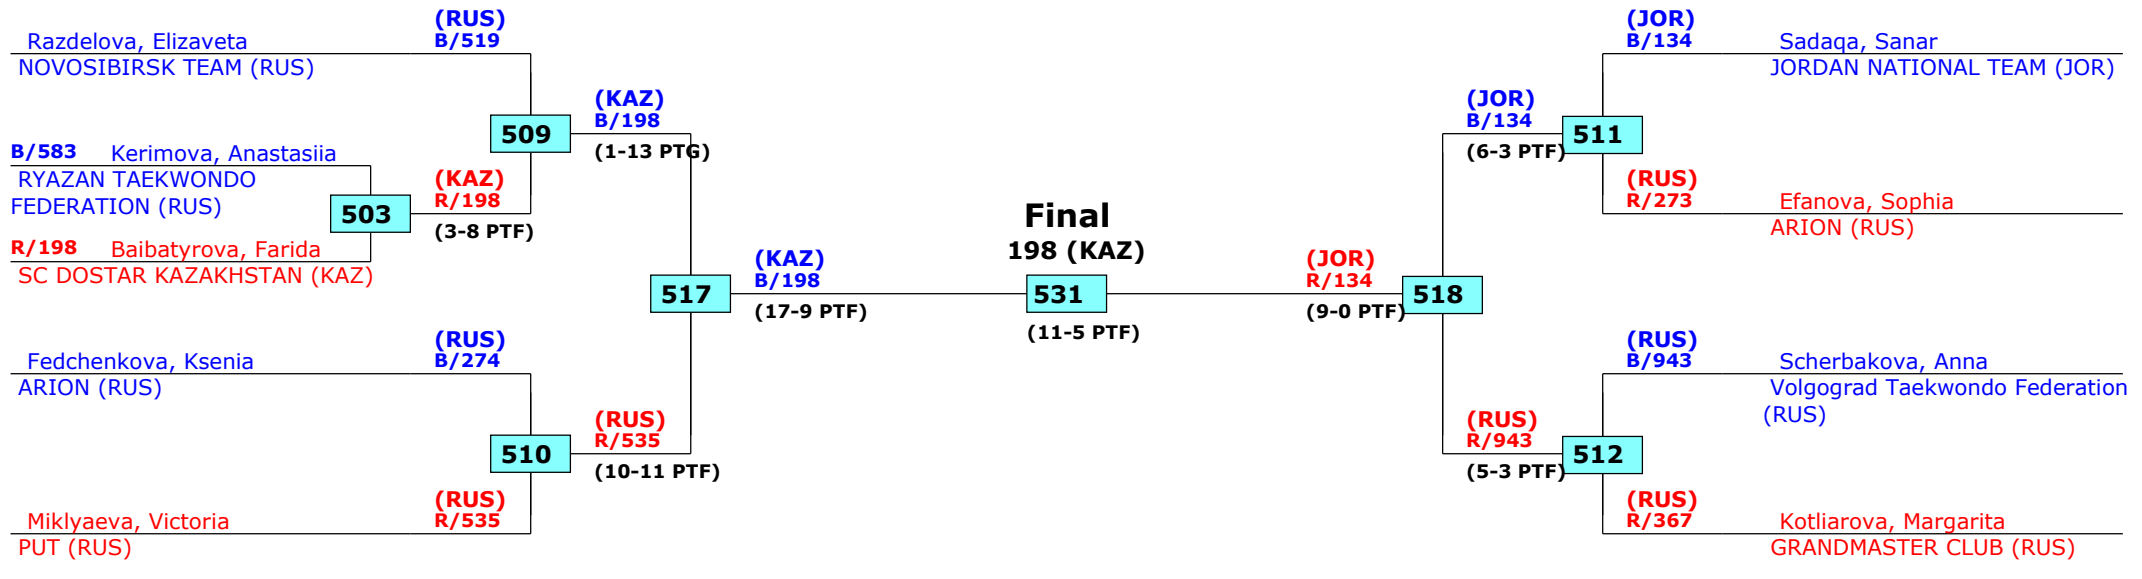

Prize winners:

- 1 Puchko, Arina, RUS (509)**
- 2 Pikuleva, Mariia, RUS (415)**
- 3 Sembek, Rinata, KAZ (154)**
- 3 Erzova, Alexandra, RUS (735)**

QF

SF

Final

SF

QF

Russian Open 2016

Moscow, Russia

Tournament date: 22.09.2016 upto 25.09.2016

Female -47 (Welter)

Active competitors: 9

Competition date: 22.09.2016

Result legend:
 (WDR) Withdrawal (DSQ) Disqualified (RSC) Ref. stop contest (SUP) Superiority
 (PUN) Punishment (SDP) Sudden death (PTG) Points win (gap) (PTF) Points win (normal)