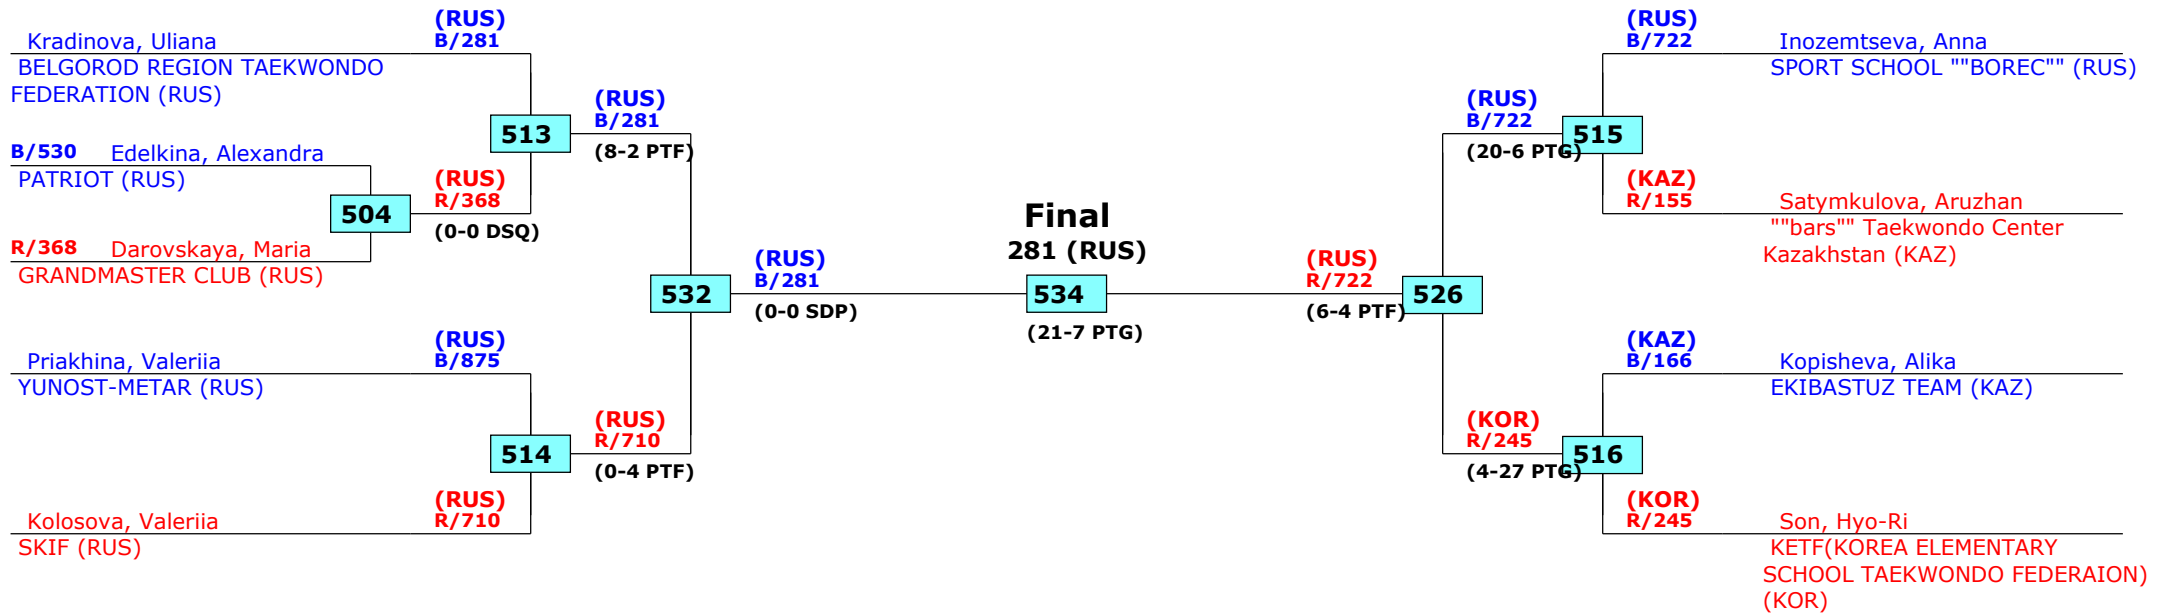

1st rnd

Russian Open 2016

Moscow, Russia

Tournament date: 22.09.2016 upto 25.09.2016

Female -51 (Light middle)

Active competitors: 9

Competition date: 22.09.2016

Result legend: (PUN) Punishment
 (WDR) Withdrawal (SDP) Sudden death
 (DSQ) Disqualified (PTG) Points win (gap)
 (RSC) Ref. stop contest (PTF) Points win (normal)
 (SUP) Superiority