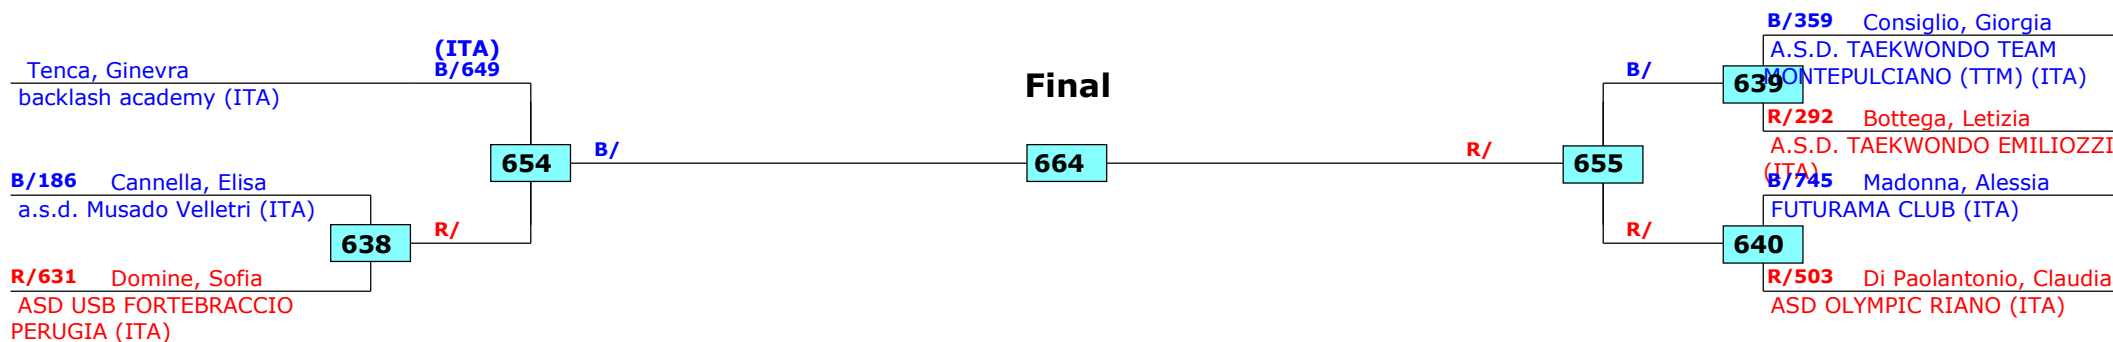

Kim e Liu 2016 - Italy Open

Roma, Italy

Tournament date: 28/05/2016 upto 29/05/2016

Group B Female White-Yellow -41 (2007-2008)

Active competitors: 7

Competition date: 29/05/2016

Result legend: (PUN) Punishment
(WDR) Withdrawal (SDP) Sudden death
(DSQ) Disqualified (PTG) Points win (gap)
(RSC) Ref. stop contest (PTF) Points win (normal)
(SUP) Superiority