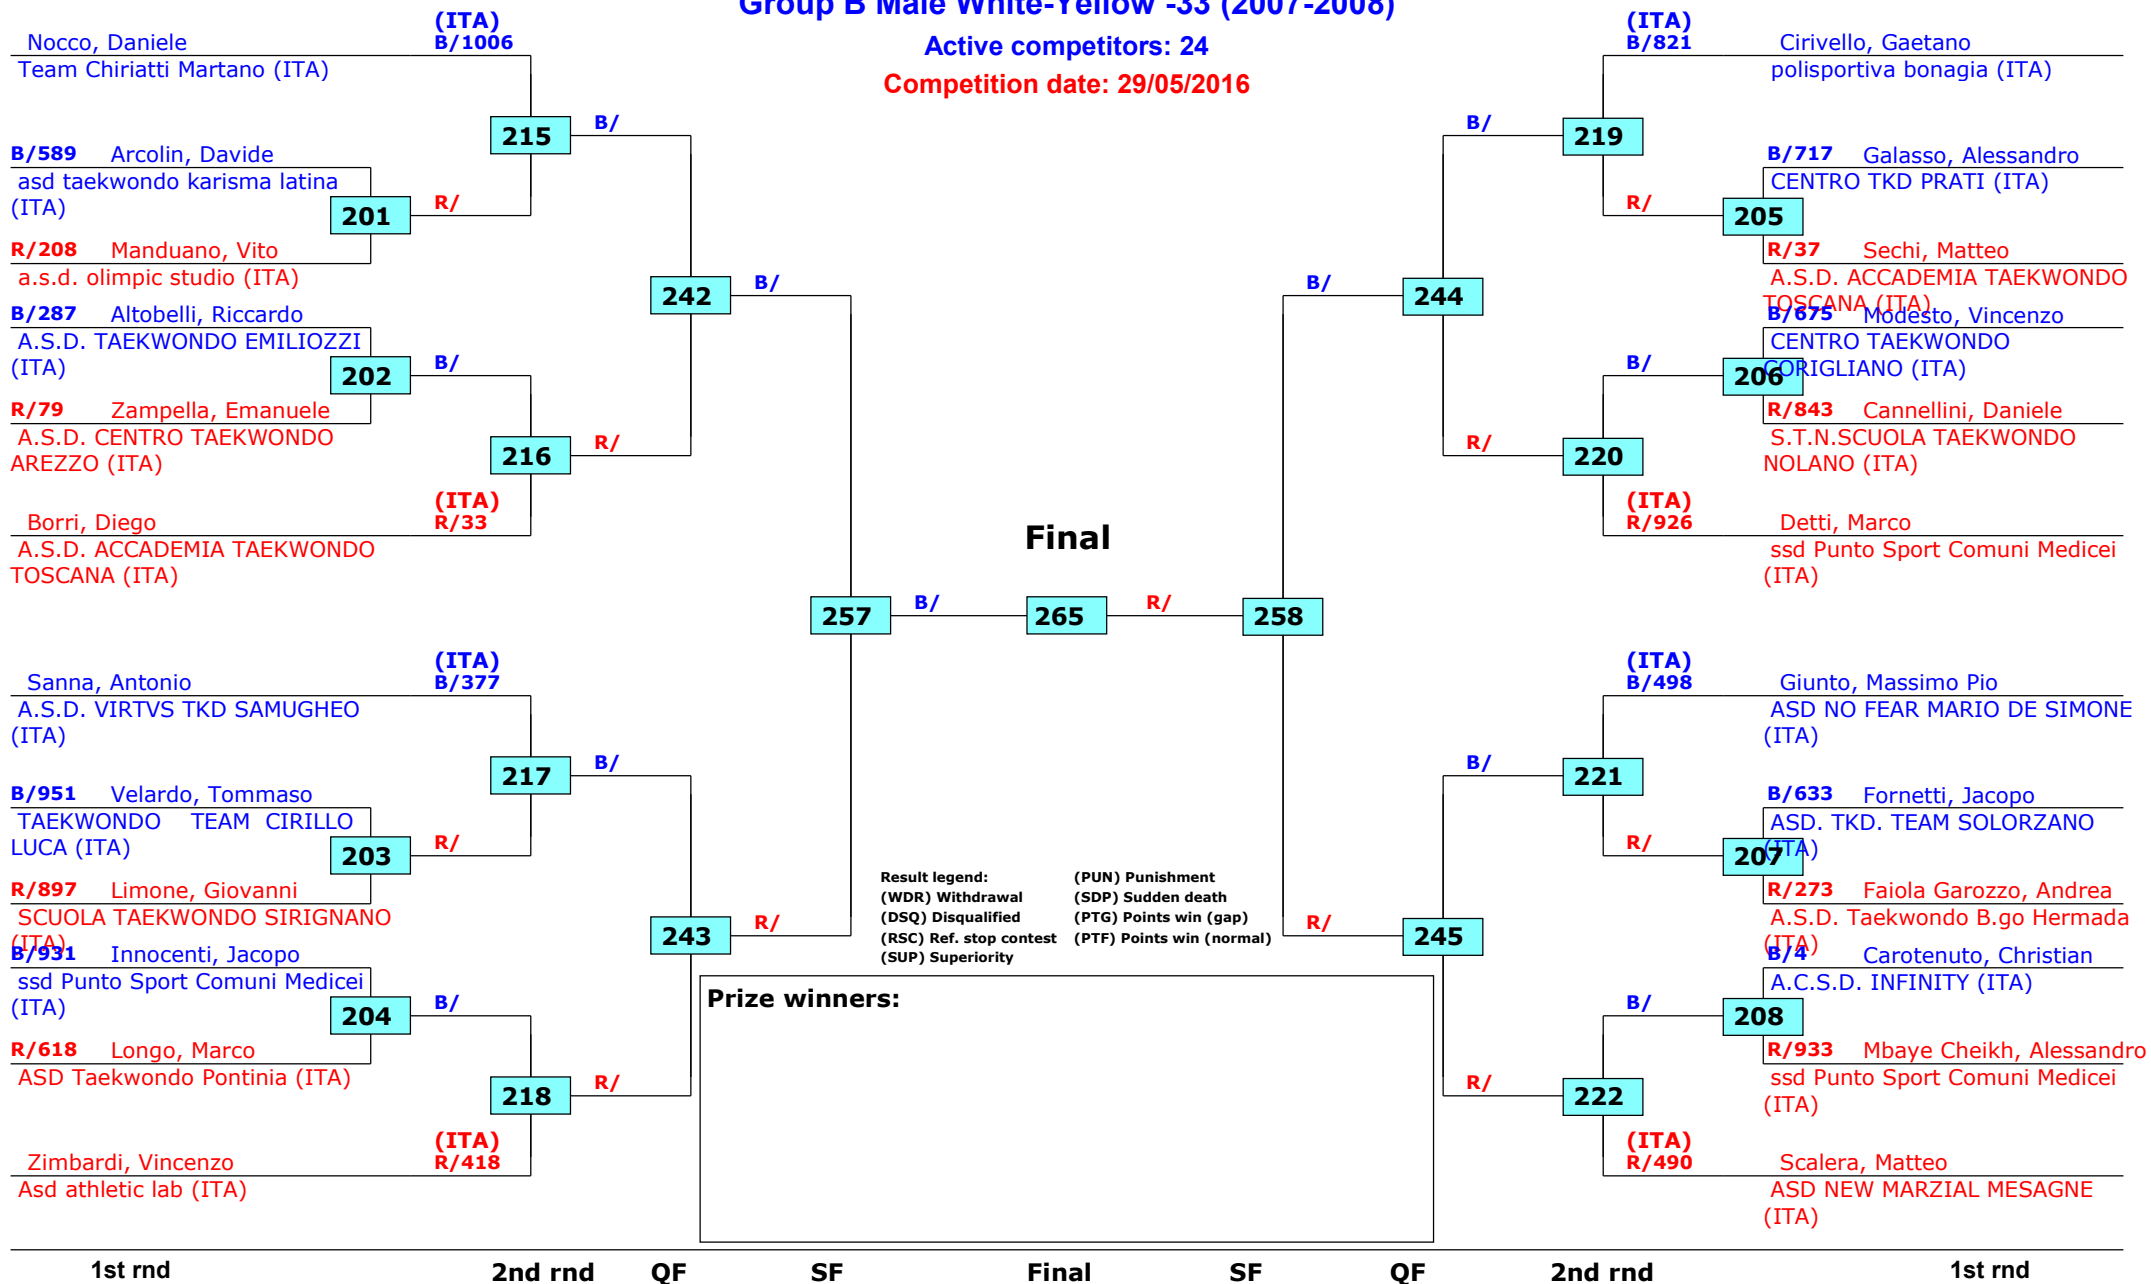

Kim e Liu 2016 - Italy Open

Roma, Italy

Tournament date: 28/05/2016 upto 29/05/2016

Group B Male White-Yellow -33 (2007-2008)

Active competitors: 24

Competition date: 29/05/2016

Kim e Liu 2016 - Italy Open

Roma, Italy