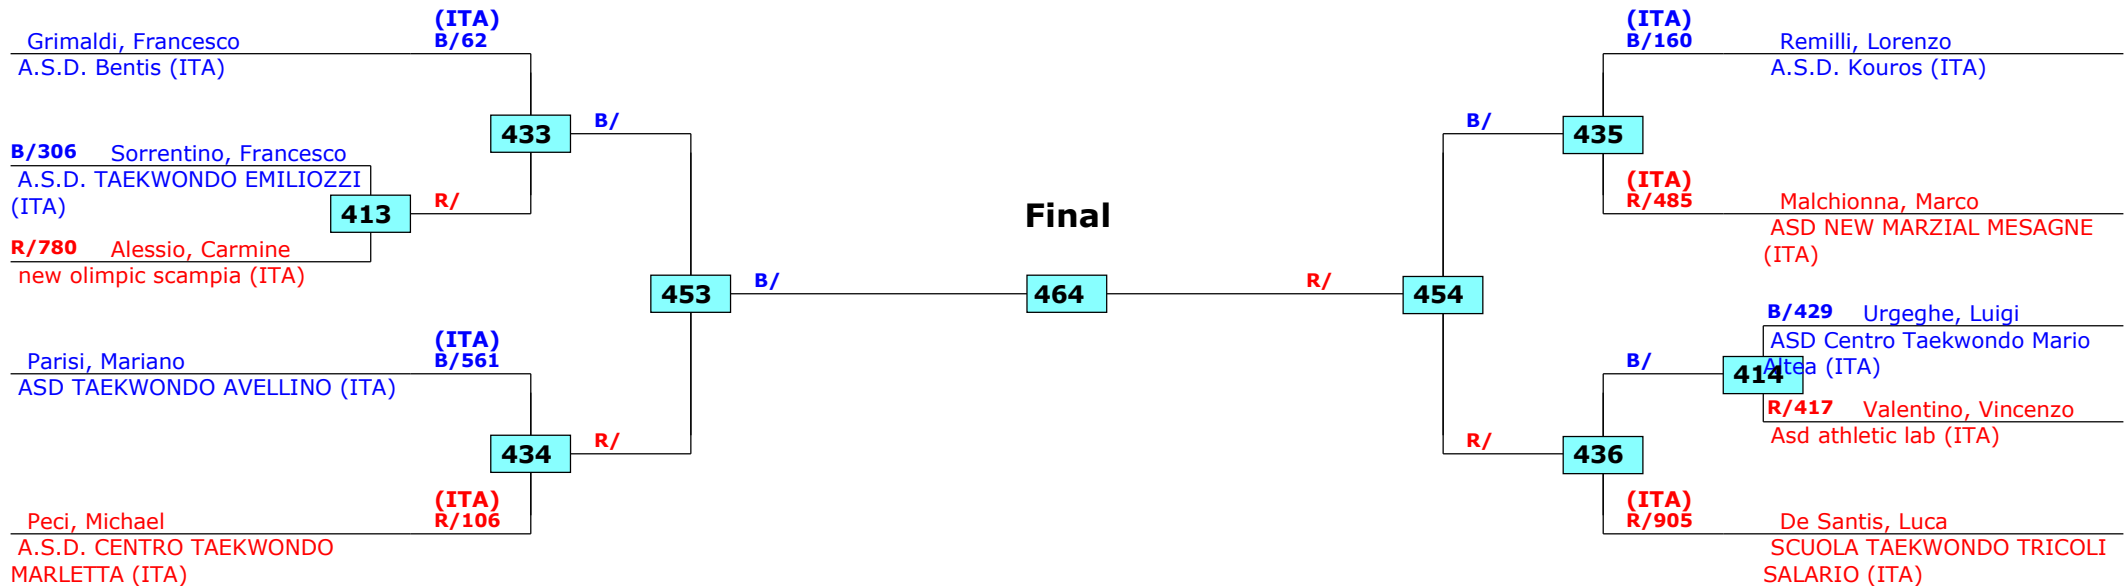

Kim e Liu 2016 - Italy Open

Roma, Italy

Tournament date: 28/05/2016 upto 29/05/2016

Group B Male White-Yellow -21 (2007-2008)

Active competitors: 10

Competition date: 29/05/2016

Result legend: (PUN) Punishment
 (WDR) Withdrawal (SDP) Sudden death
 (DSQ) Disqualified (PTG) Points win (gap)
 (RSC) Ref. stop contest (PTF) Points win (normal)
 (SUP) Superiority

Prize winners:

1st rnd

QF

SF

Final

SF

QF

1st rnd

Kim e Liu 2016 - Italy Open

Roma, Italy

Tournament date: 28/05/2016 upto 29/05/2016

Group B Male White-Yellow -24 (2007-2008)

Active competitors: 39

Competition date: 29/05/2016

IMPORTANT: PLEASE NOTE!
 Due to the no. of contestants,
 round 2 upto the final are
 shown on schema page 3.
 If your competitor reaches
 round 2, check only page 3
 for the rest of his/her fights.