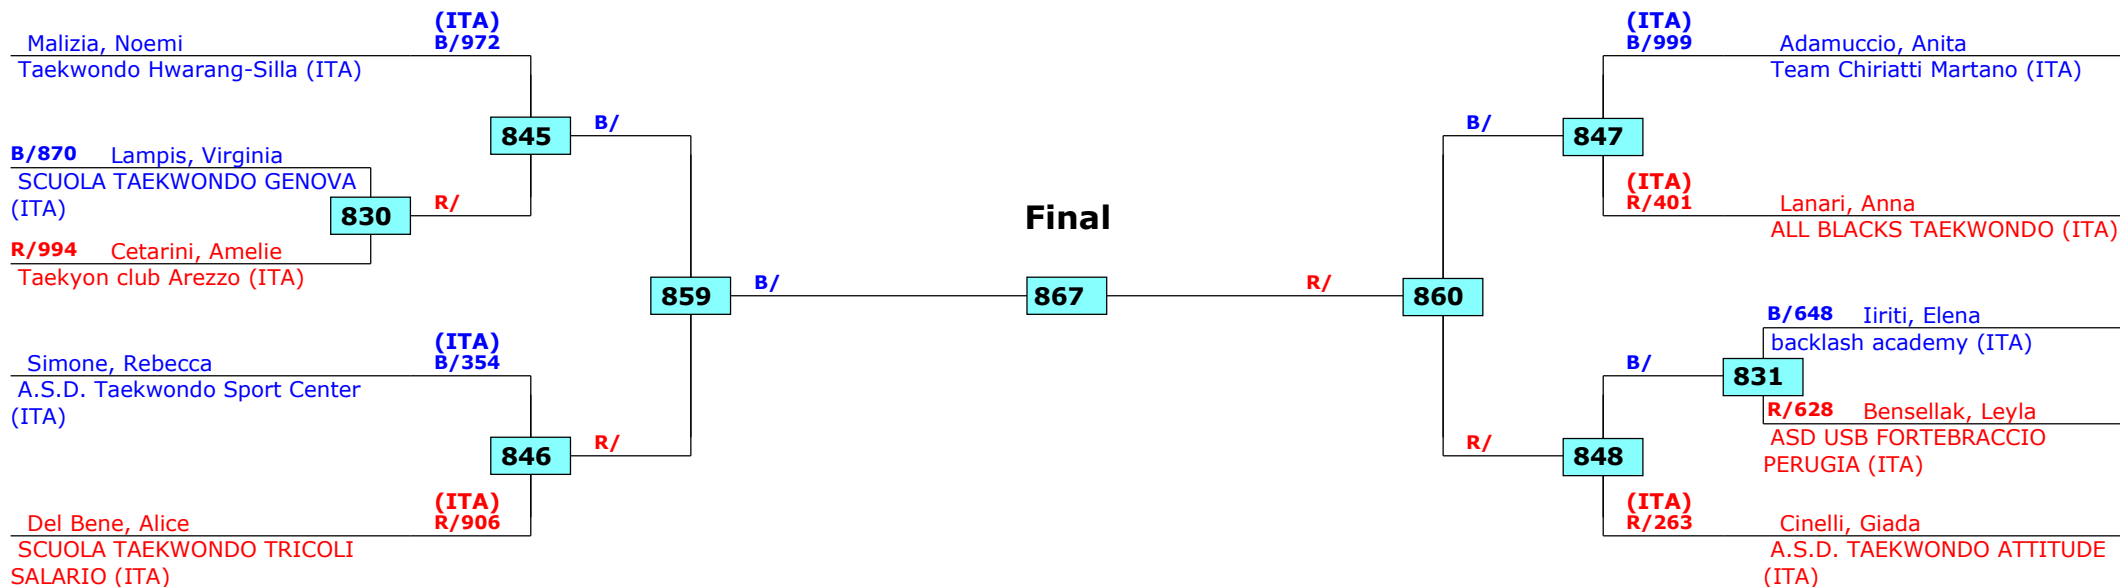

Prize winners:

Kim e Liu 2016 - Italy Open

Roma, Italy

Tournament date: 28/05/2016 upto 29/05/2016

Group C Female White-Yellow -20 (2009-2010)

Active competitors: 10

Competition date: 29/05/2016

Result legend: