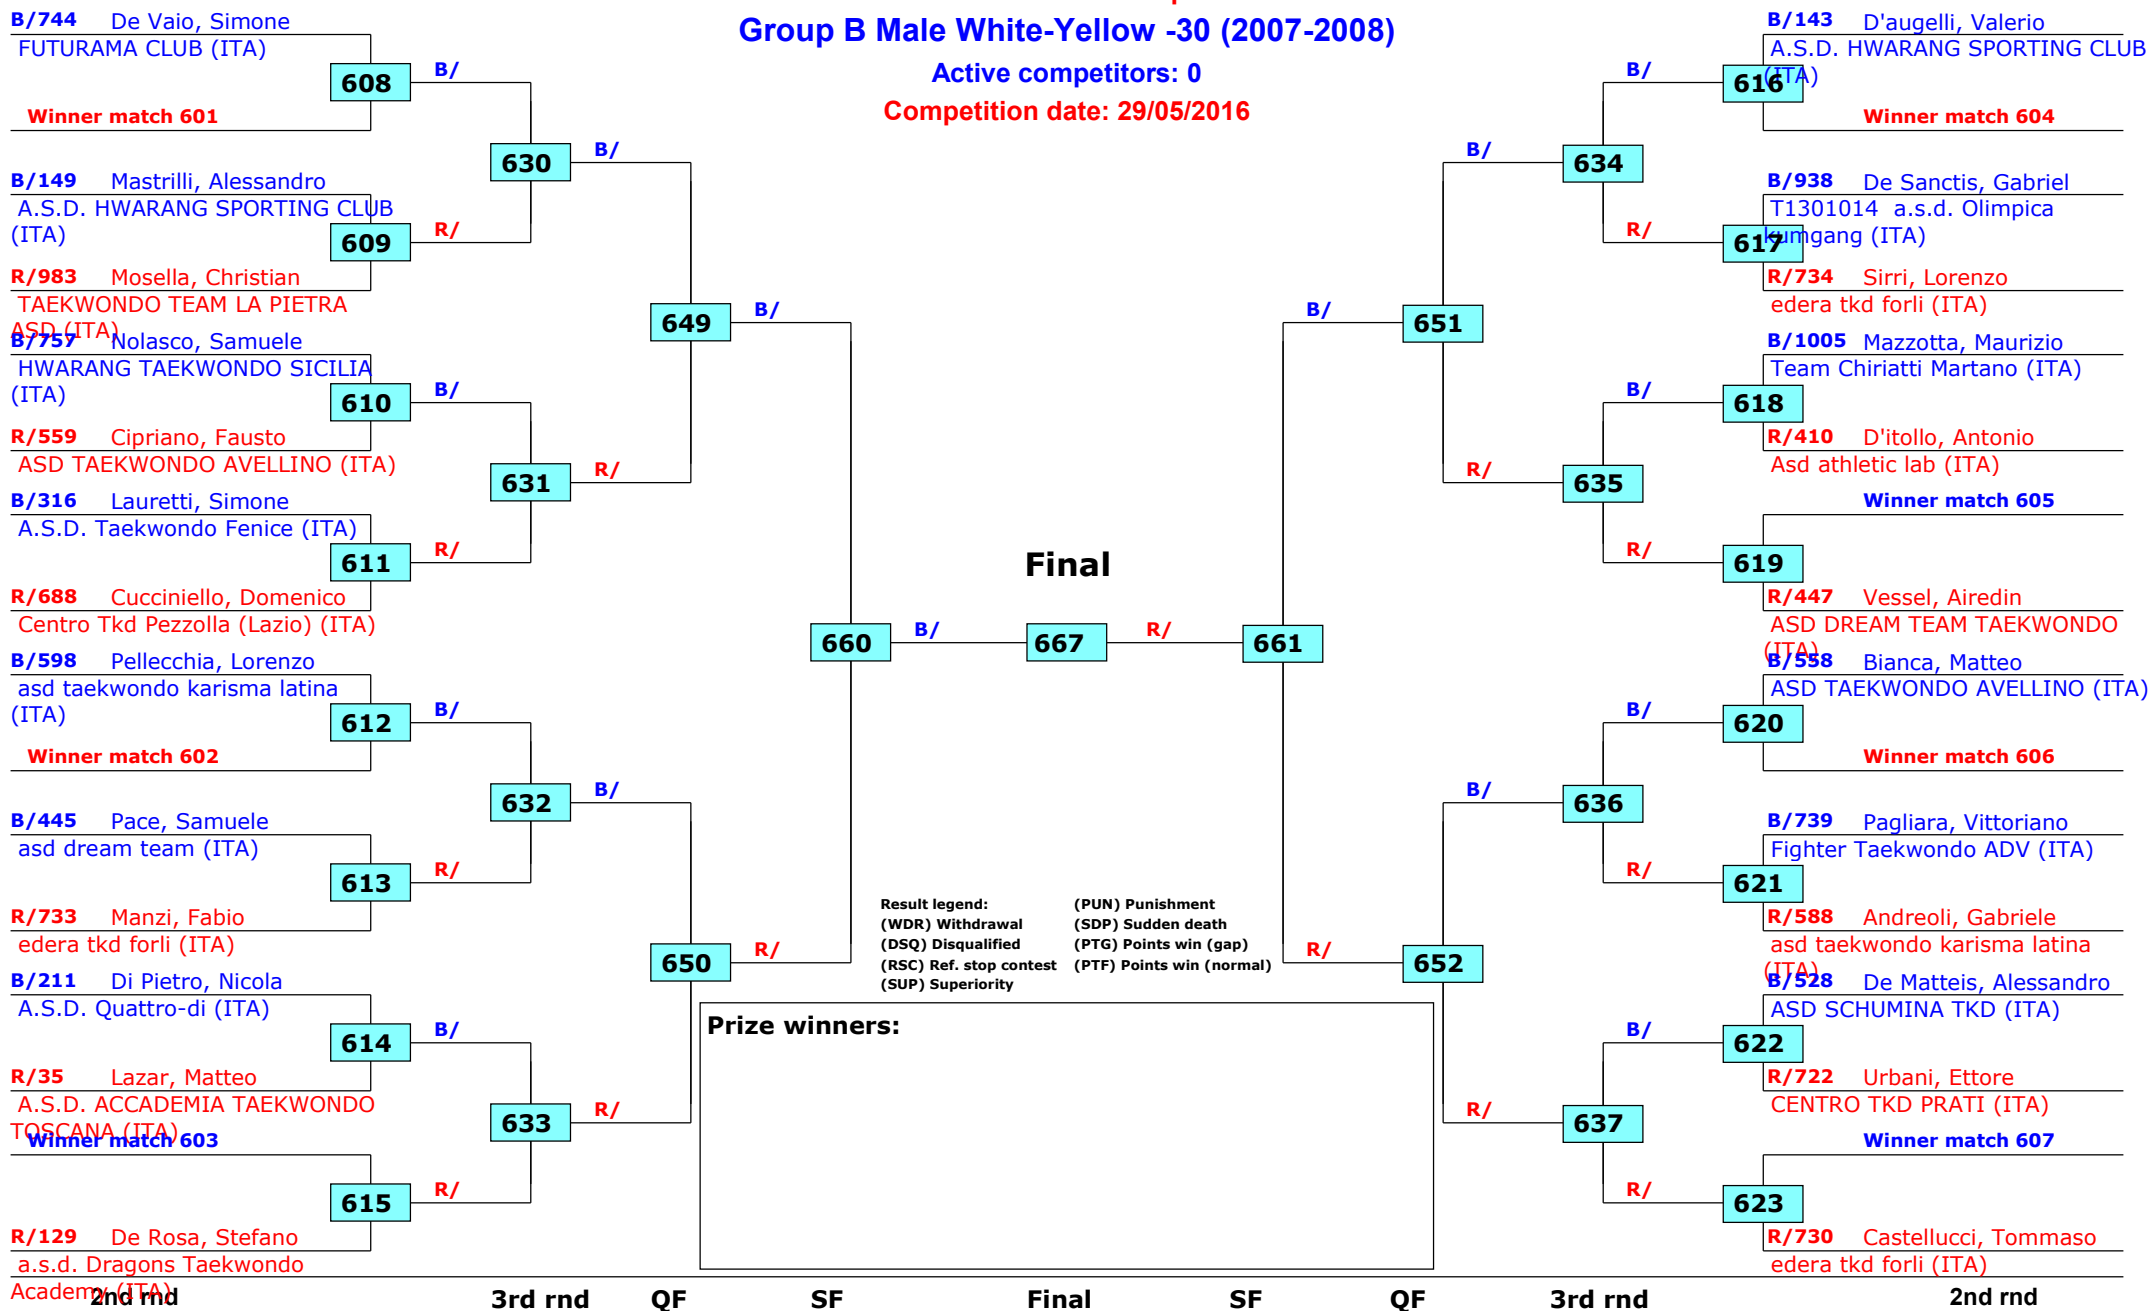

Active competitors: 39

Competition date: 29/05/2016

Kim e Liu 2016 - Italy Open

Roma, Italy

Tournament date: 28/05/2016 upto 29/05/2016

Group B Male White-Yellow -30 (2007-2008)

Active competitors: 0

Competition date: 29/05/2016