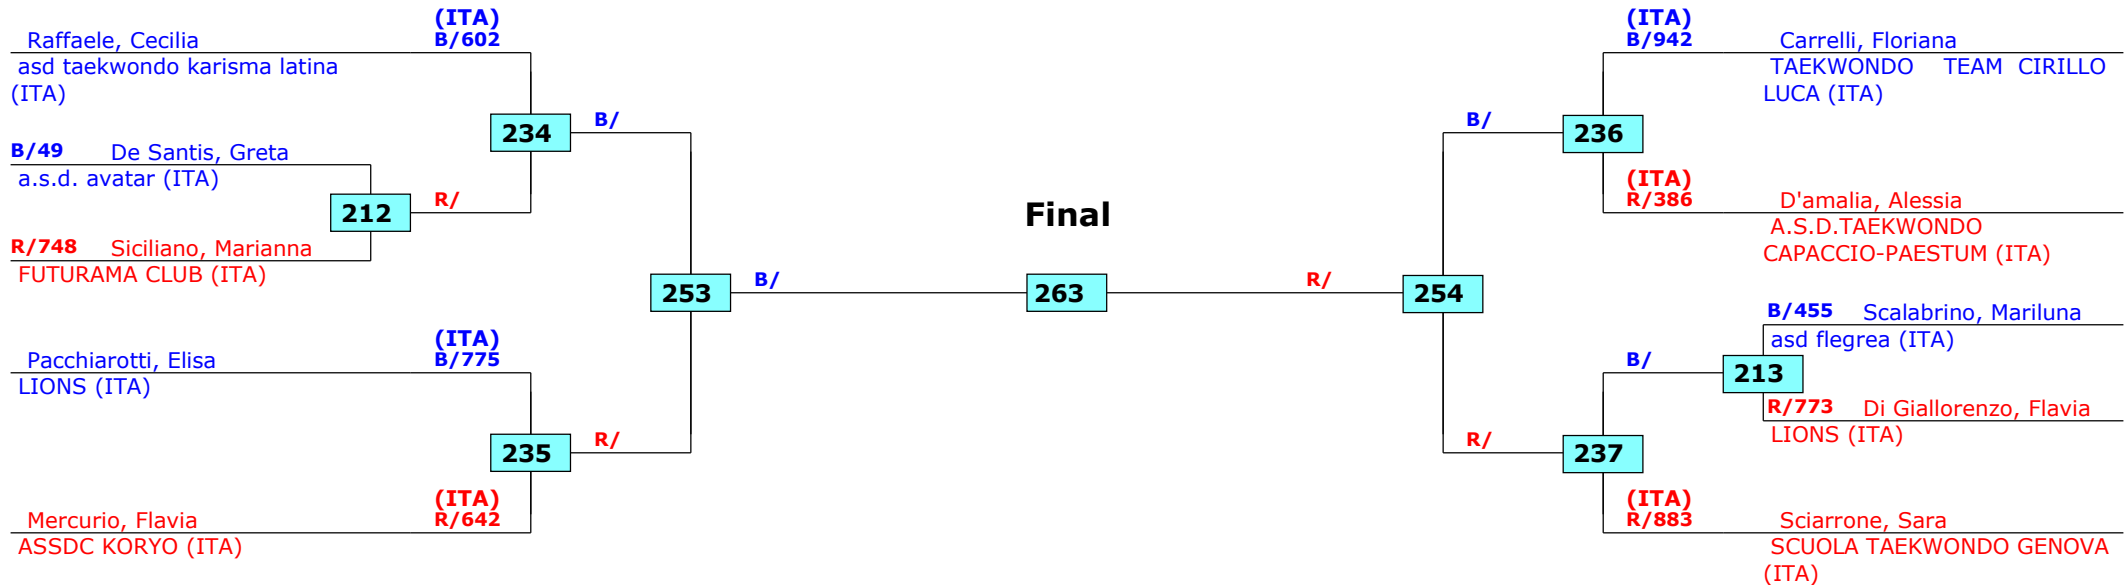

Kim e Liu 2016 - Italy Open

Roma, Italy

Tournament date: 28/05/2016 upto 29/05/2016

Group B Female White-Yellow -27 (2007-2008)

Active competitors: 17

Competition date: 29/05/2016

Kim e Liu 2016 - Italy Open

Roma, Italy

Tournament date: 28/05/2016 upto 29/05/2016

Group B Female White-Yellow -30 (2007-2008)

Active competitors: 10

Competition date: 29/05/2016

Result legend: (PUN) Punishment
 (WDR) Withdrawal (SDP) Sudden death
 (DSQ) Disqualified (PTG) Points win (gap)
 (RSC) Ref. stop contest (PTF) Points win (normal)
 (SUP) Superiority