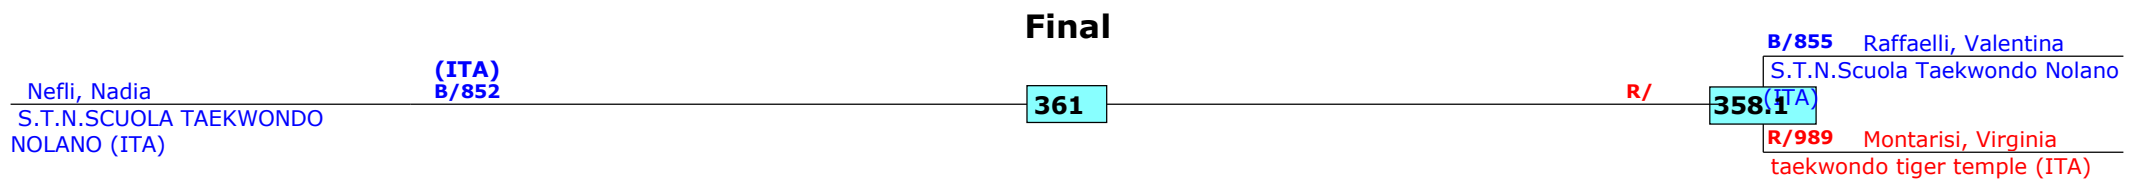

Prize winners:

QF

SF

Final

SF

QF

Kim e Liu 2016 - Italy Open
Roma, Italy
Tournament date: 28/05/2016 upto 29/05/2016
Group C Female Green-Blue -26 (2009-2010)
Active competitors: 3
Competition date: 29/05/2016