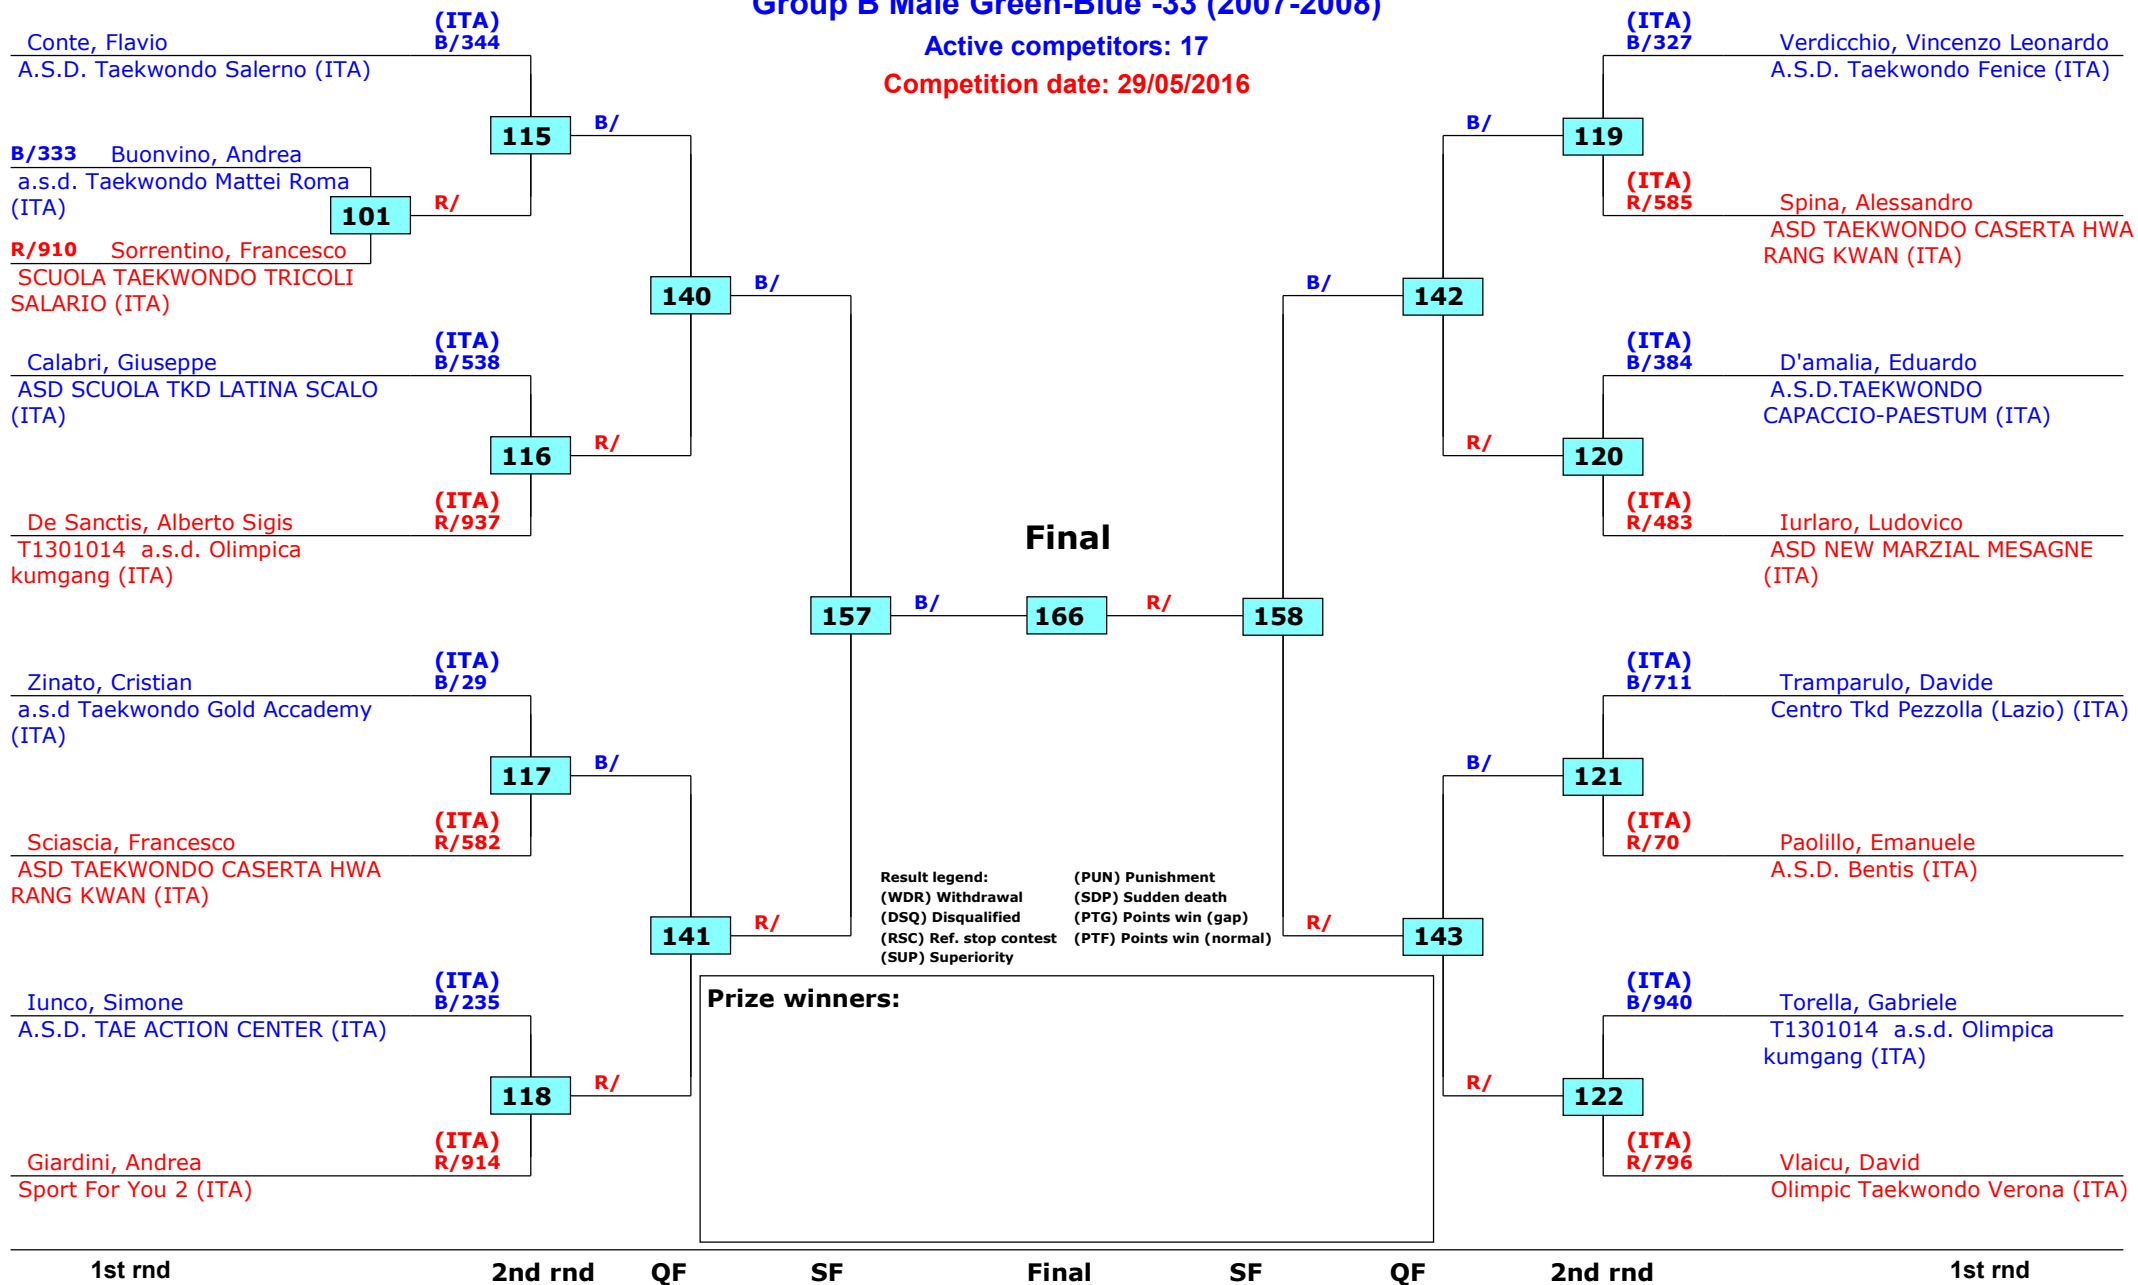

Kim e Liu 2016 - Italy Open

Roma, Italy

Tournament date: 28/05/2016 upto 29/05/2016
Group B Male Green-Blue -33 (2007-2008)

Active competitors: 17

Competition date: 29/05/2016