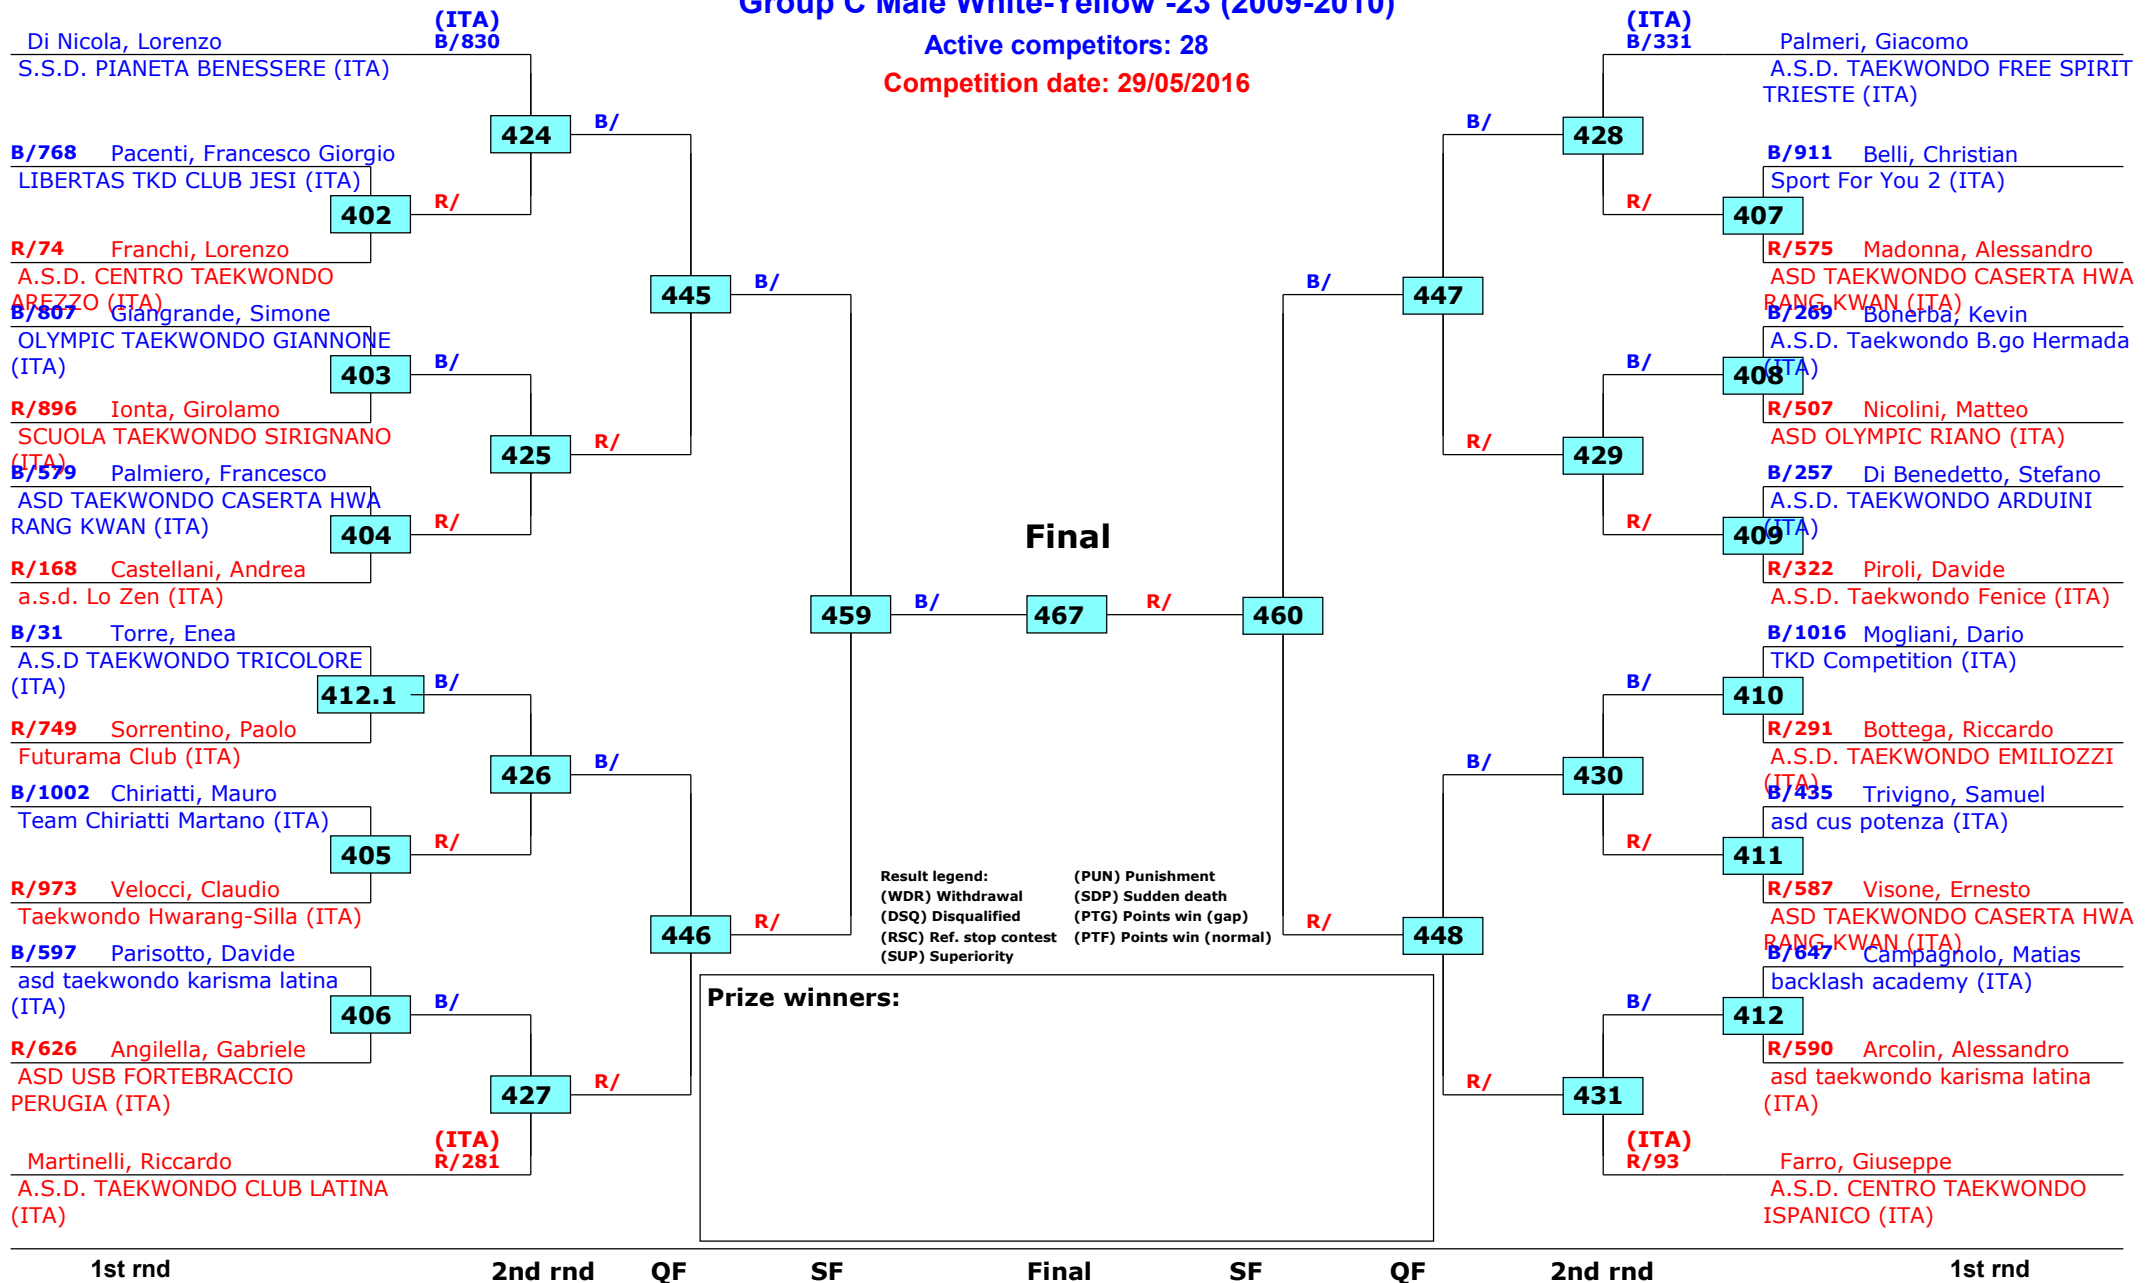

Kim e Liu 2016 - Italy Open

Roma, Italy

Tournament date: 28/05/2016 upto 29/05/2016

Group C Male White-Yellow -23 (2009-2010)

Active competitors: 28

Competition date: 29/05/2016