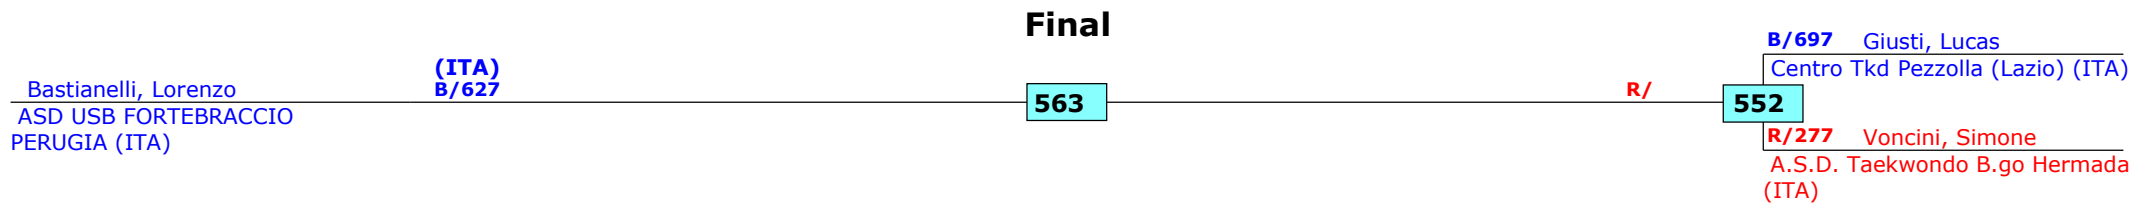

Prize winners:

Kim e Liu 2016 - Italy Open
Roma, Italy
Tournament date: 28/05/2016 upto 29/05/2016
Group C Male Green-Blue -37 (2009-2010)
Active competitors: 3
Competition date: 29/05/2016

Result legend: (PUN) Punishment
(WDR) Withdrawal (SDP) Sudden death
(DSQ) Disqualified (PTG) Points win (gap)
(RSC) Ref. stop contest (PTF) Points win (normal)
(SUP) Superiority