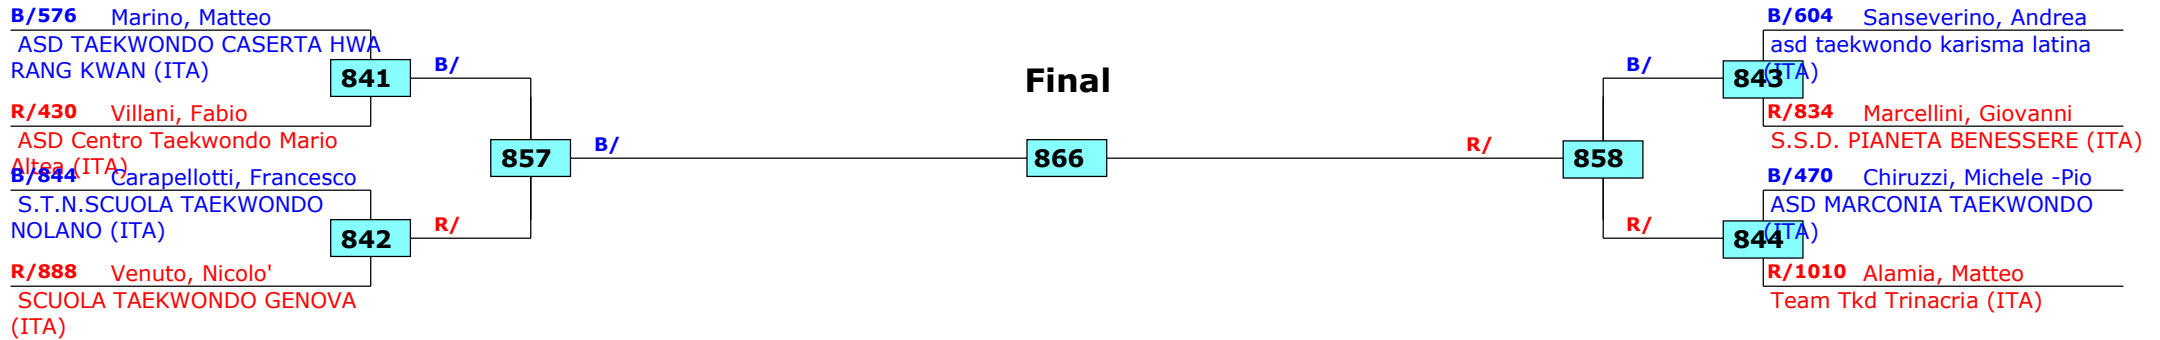

Active competitors: 2

Competition date: 29/05/2016

B/636 Scozzafava, Mattia
ASDC ART ATTACK (ITA)

762

R/1008 Alaimo, Alessandro
Team Tkd Trinacria (ITA)

Result legend: (PUN) Punishment
(WDR) Withdrawal (SDP) Sudden death
(DSQ) Disqualified (PTG) Points win (gap)
(RSC) Ref. stop contest (PTF) Points win (normal)
(SUP) Superiority

Prize winners:

Kim e Liu 2016 - Italy Open
Roma, Italy
Tournament date: 28/05/2016 upto 29/05/2016
Group B Male White-Yellow -33 (2009-2010)
Active competitors: 8
Competition date: 29/05/2016

Result legend: (PUN) Punishment
(WDR) Withdrawal (SDP) Sudden death
(DSQ) Disqualified (PTG) Points win (gap)
(RSC) Ref. stop contest (PTF) Points win (normal)
(SUP) Superiority