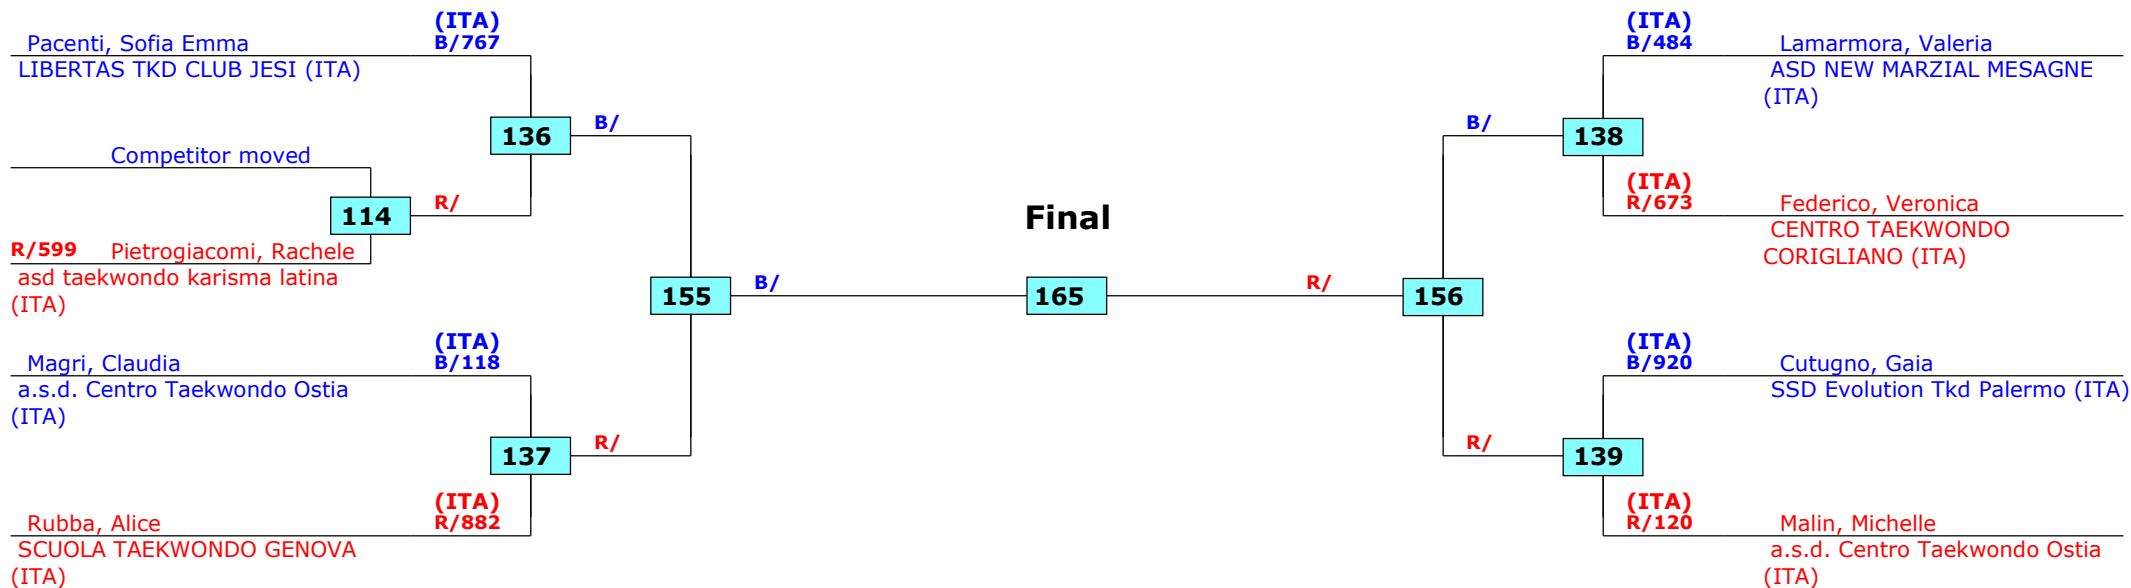

Kim e Liu 2016 - Italy Open
Roma, Italy
Tournament date: 28/05/2016 upto 29/05/2016
Group B Female Green-Blue -24 (2007-2008)
Active competitors: 5
Competition date: 29/05/2016

Result legend: (PUN) Punishment
(WDR) Withdrawal (SDP) Sudden death
(DSQ) Disqualified (PTG) Points win (gap)
(RSC) Ref. stop contest (PTF) Points win (normal)
(SUP) Superiority

Prize winners:

QF SF Final SF QF

Kim e Liu 2016 - Italy Open

Roma, Italy

Tournament date: 28/05/2016 upto 29/05/2016
Group B Female Green-Blue -27 (2007-2008)
 Active competitors: 8
 Competition date: 29/05/2016