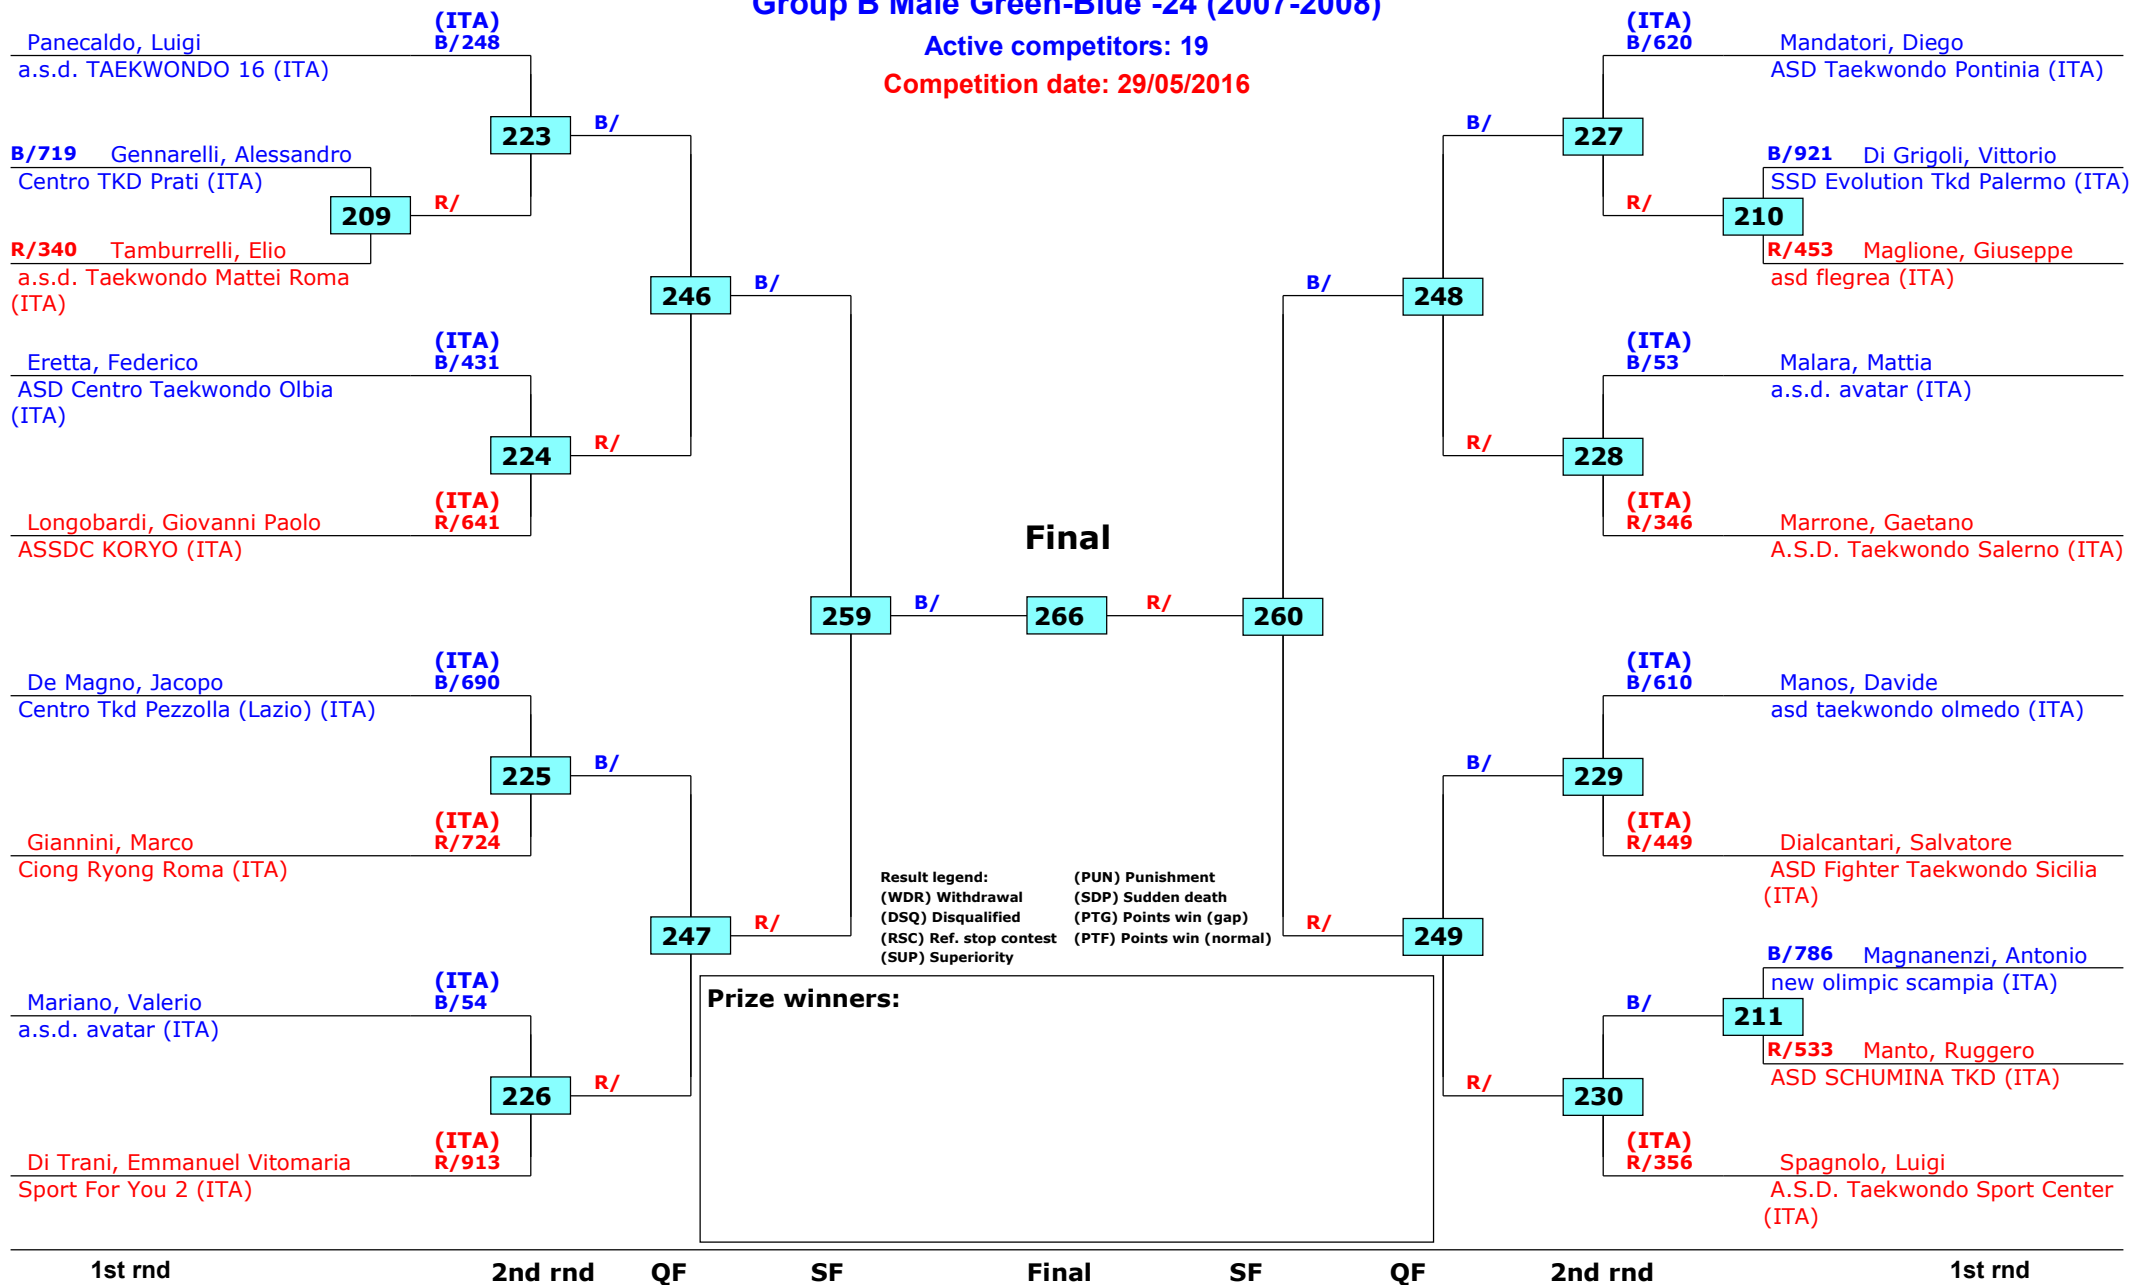

Kim e Liu 2016 - Italy Open

Roma, Italy

Tournament date: 28/05/2016 upto 29/05/2016

Group B Male Green-Blue -24 (2007-2008)

Active competitors: 19

Competition date: 29/05/2016

Result legend:
(WDR) Withdrawal (PUN) Punishment
(DSQ) Disqualified (SDP) Sudden death
(RSC) Ref. stop contest (PTG) Points win (gap)
(SUP) Superiority (PTF) Points win (normal)

1st rnd

2nd rnd

QF

SF

Final

SF

QF

2nd rnd

1st rnd