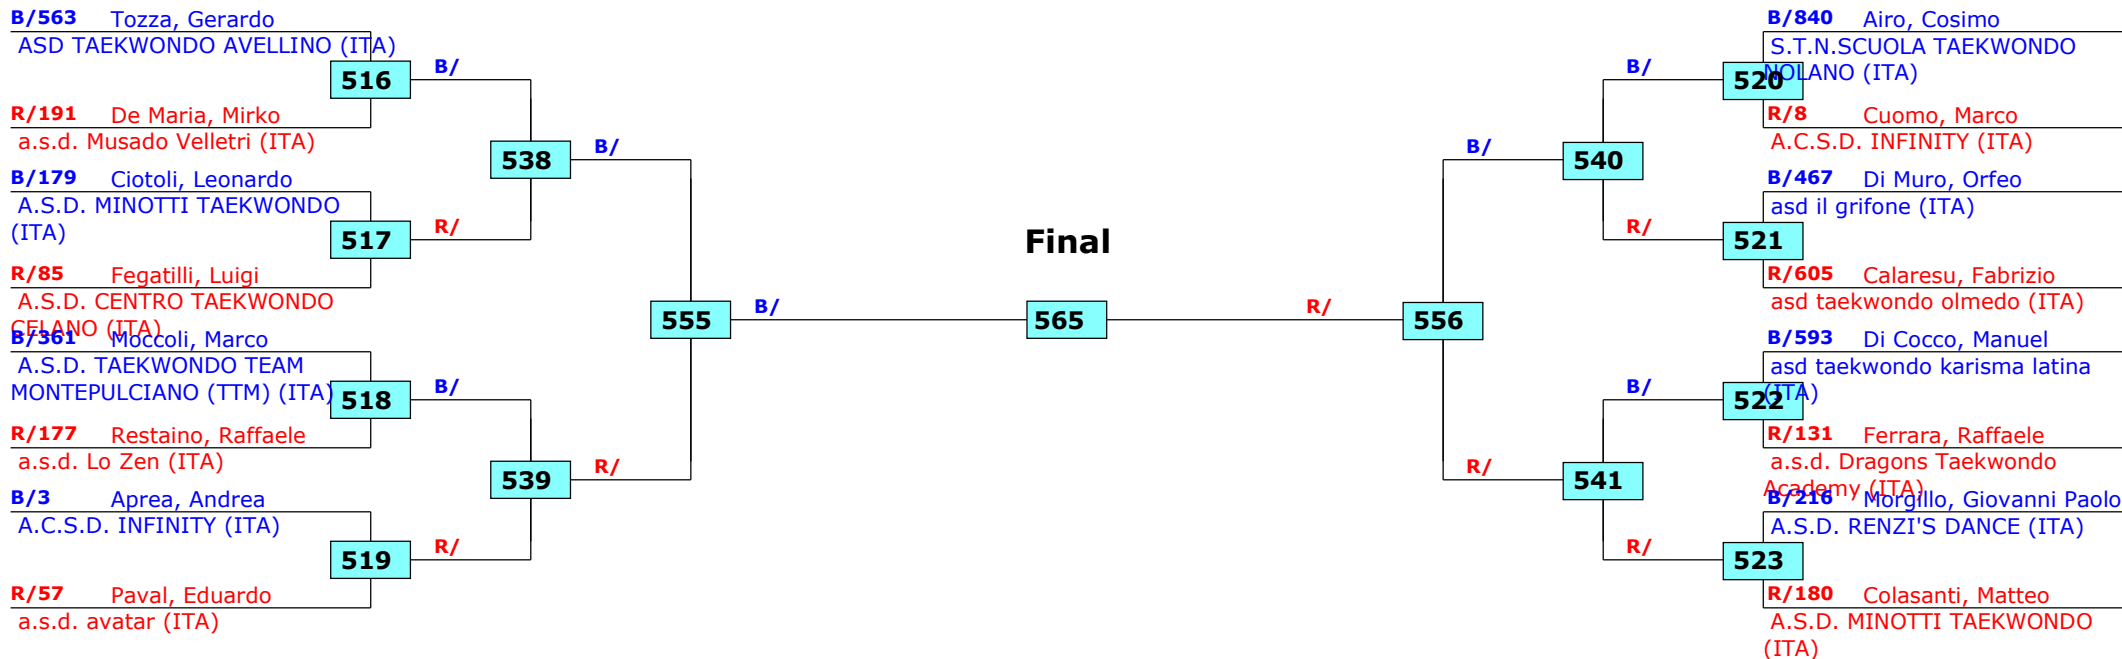

Kim e Liu 2016 - Italy Open

Roma, Italy

Tournament date: 28/05/2016 upto 29/05/2016

Group B Male White-Yellow -37 (2007-2008)

Active competitors: 16

Competition date: 29/05/2016

Result legend: (PUN) Punishment
(WDR) Withdrawal (SDP) Sudden death
(DSQ) Disqualified (PTG) Points win (gap)
(RSC) Ref. stop contest (PTF) Points win (normal)
(SUP) Superiority

Prize winners:

1st rnd

QF

SF

Final

SF

QF

1st rnd