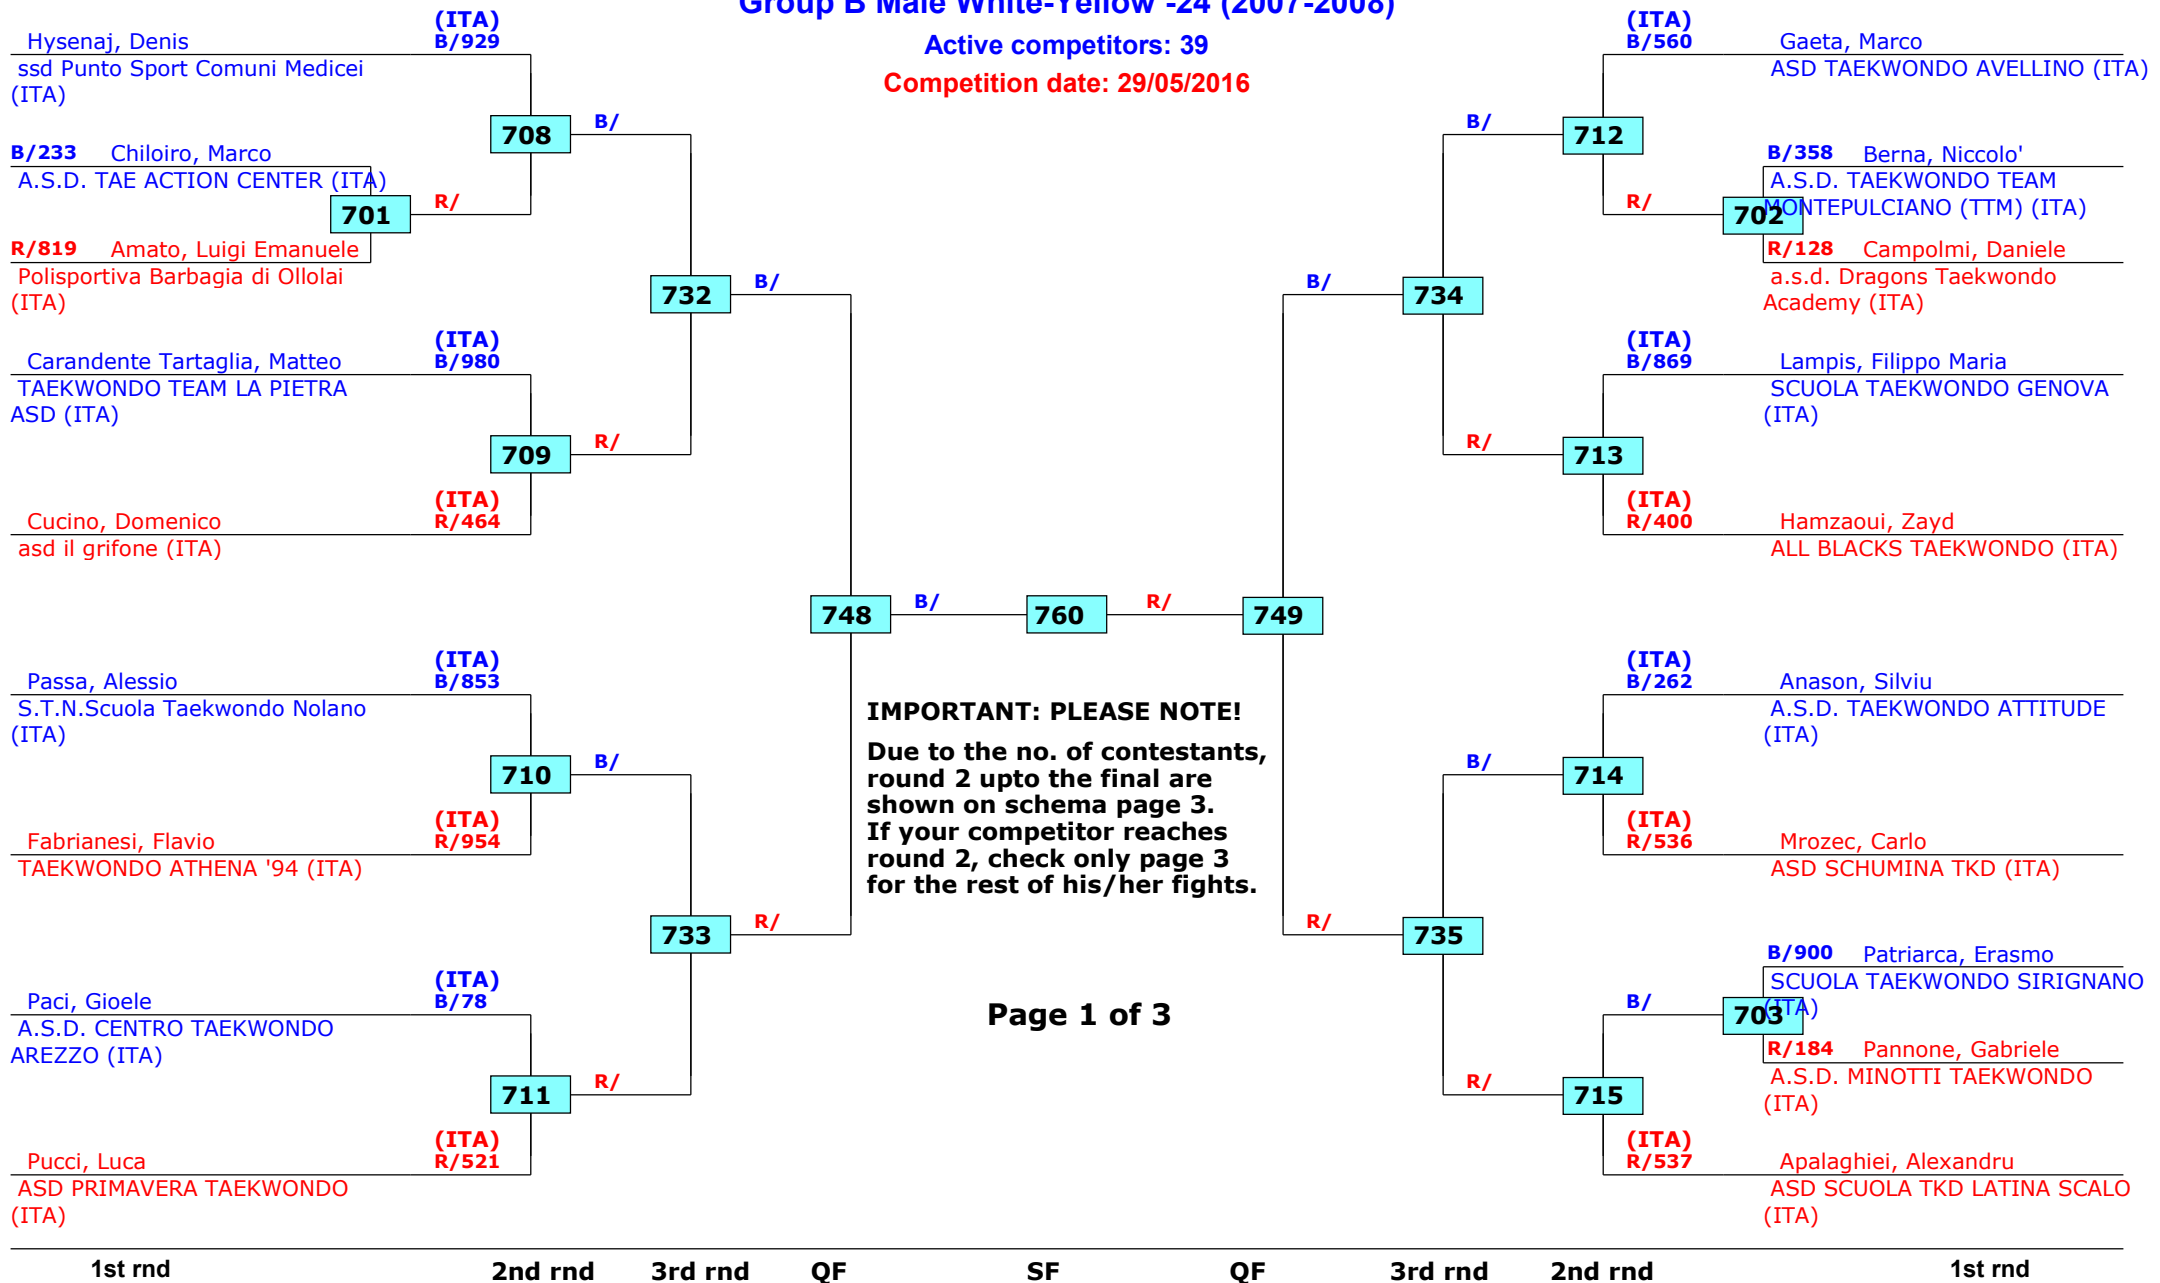

Kim e Liu 2016 - Italy Open

Roma, Italy

Tournament date: 28/05/2016 upto 29/05/2016

Group B Male White-Yellow -24 (2007-2008)

Active competitors: 39

Competition date: 29/05/2016

IMPORTANT: PLEASE NOTE!
 Due to the no. of contestants,
 round 2 upto the final are
 shown on schema page 3.
 If your competitor reaches
 round 2, check only page 3
 for the rest of his/her fights.