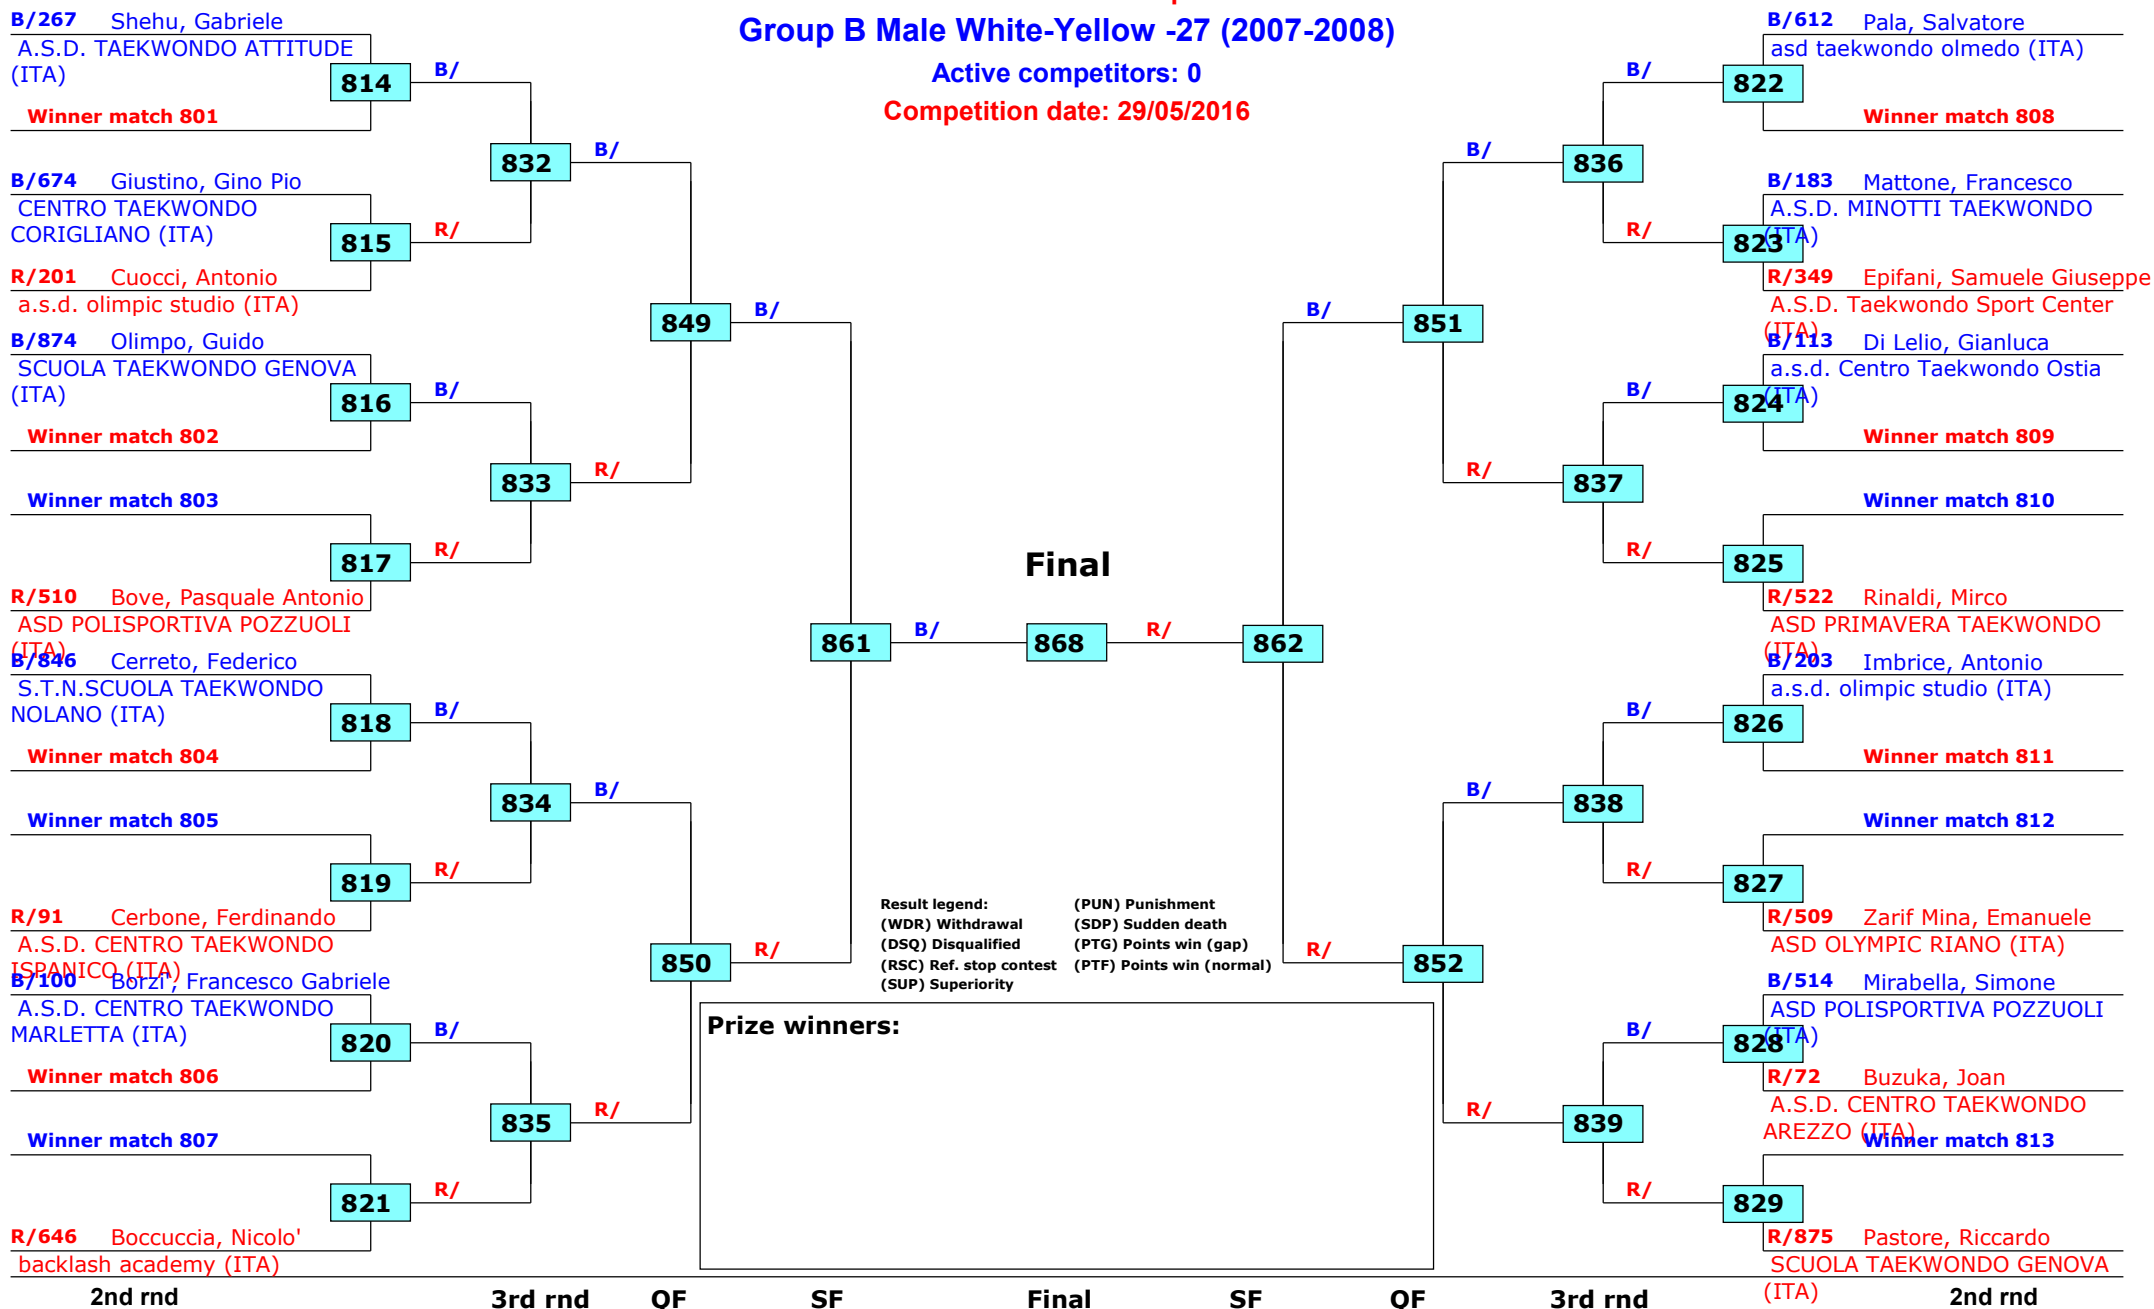

Tournament date: 28/05/2016 upto 29/05/2016

Group B Male White-Yellow -27 (2007-2008)

Active competitors: 45

Competition date: 29/05/2016

Kim e Liu 2016 - Italy Open

Roma, Italy

Tournament date: 28/05/2016 upto 29/05/2016

Group B Male White-Yellow -27 (2007-2008)

Active competitors: 0

Competition date: 29/05/2016

Kim e Liu 2016 - Italy Open

Roma, Italy

Tournament date: 28/05/2016 upto 29/05/2016

Group B Male White-Yellow -30 (2007-2008)