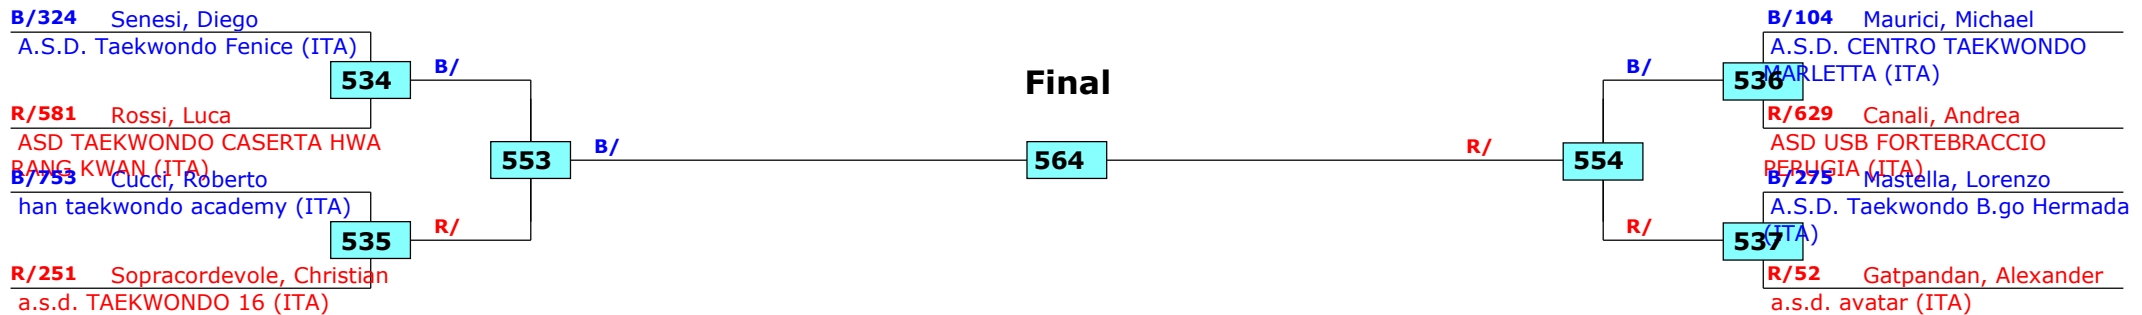

Kim e Liu 2016 - Italy Open
Roma, Italy
Tournament date: 28/05/2016 upto 29/05/2016
Group C Male Green-Blue -23 (2009-2010)
Active competitors: 8
Competition date: 29/05/2016

Result legend: (PUN) Punishment
(WDR) Withdrawal (SDP) Sudden death
(DSQ) Disqualified (PTG) Points win (gap)
(RSC) Ref. stop contest (PTF) Points win (normal)
(SUP) Superiority

Prize winners:

QF

SF

Final

SF

QF