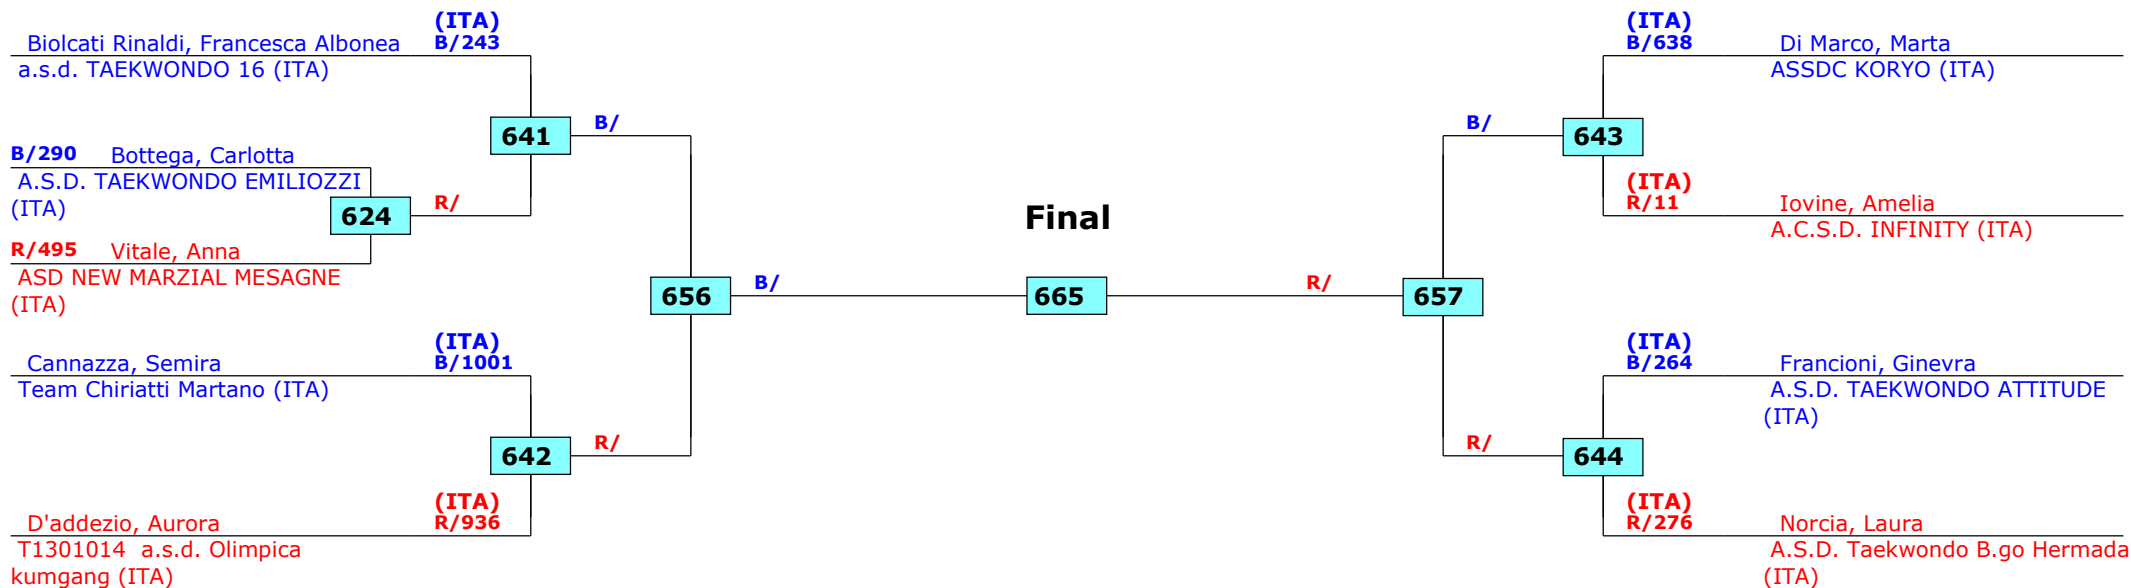

Prize winners:

1st rnd

QF

SF

Final

SF

QF

1st rnd

Kim e Liu 2016 - Italy Open

Roma, Italy

Tournament date: 28/05/2016 upto 29/05/2016

Group B Female White-Yellow -37 (2007-2008)

Active competitors: 9

Competition date: 29/05/2016

Result legend: (PUN) Punishment
 (WDR) Withdrawal (SDP) Sudden death
 (DSQ) Disqualified (PTG) Points win (gap)
 (RSC) Ref. stop contest (PTF) Points win (normal)
 (SUP) Superiority