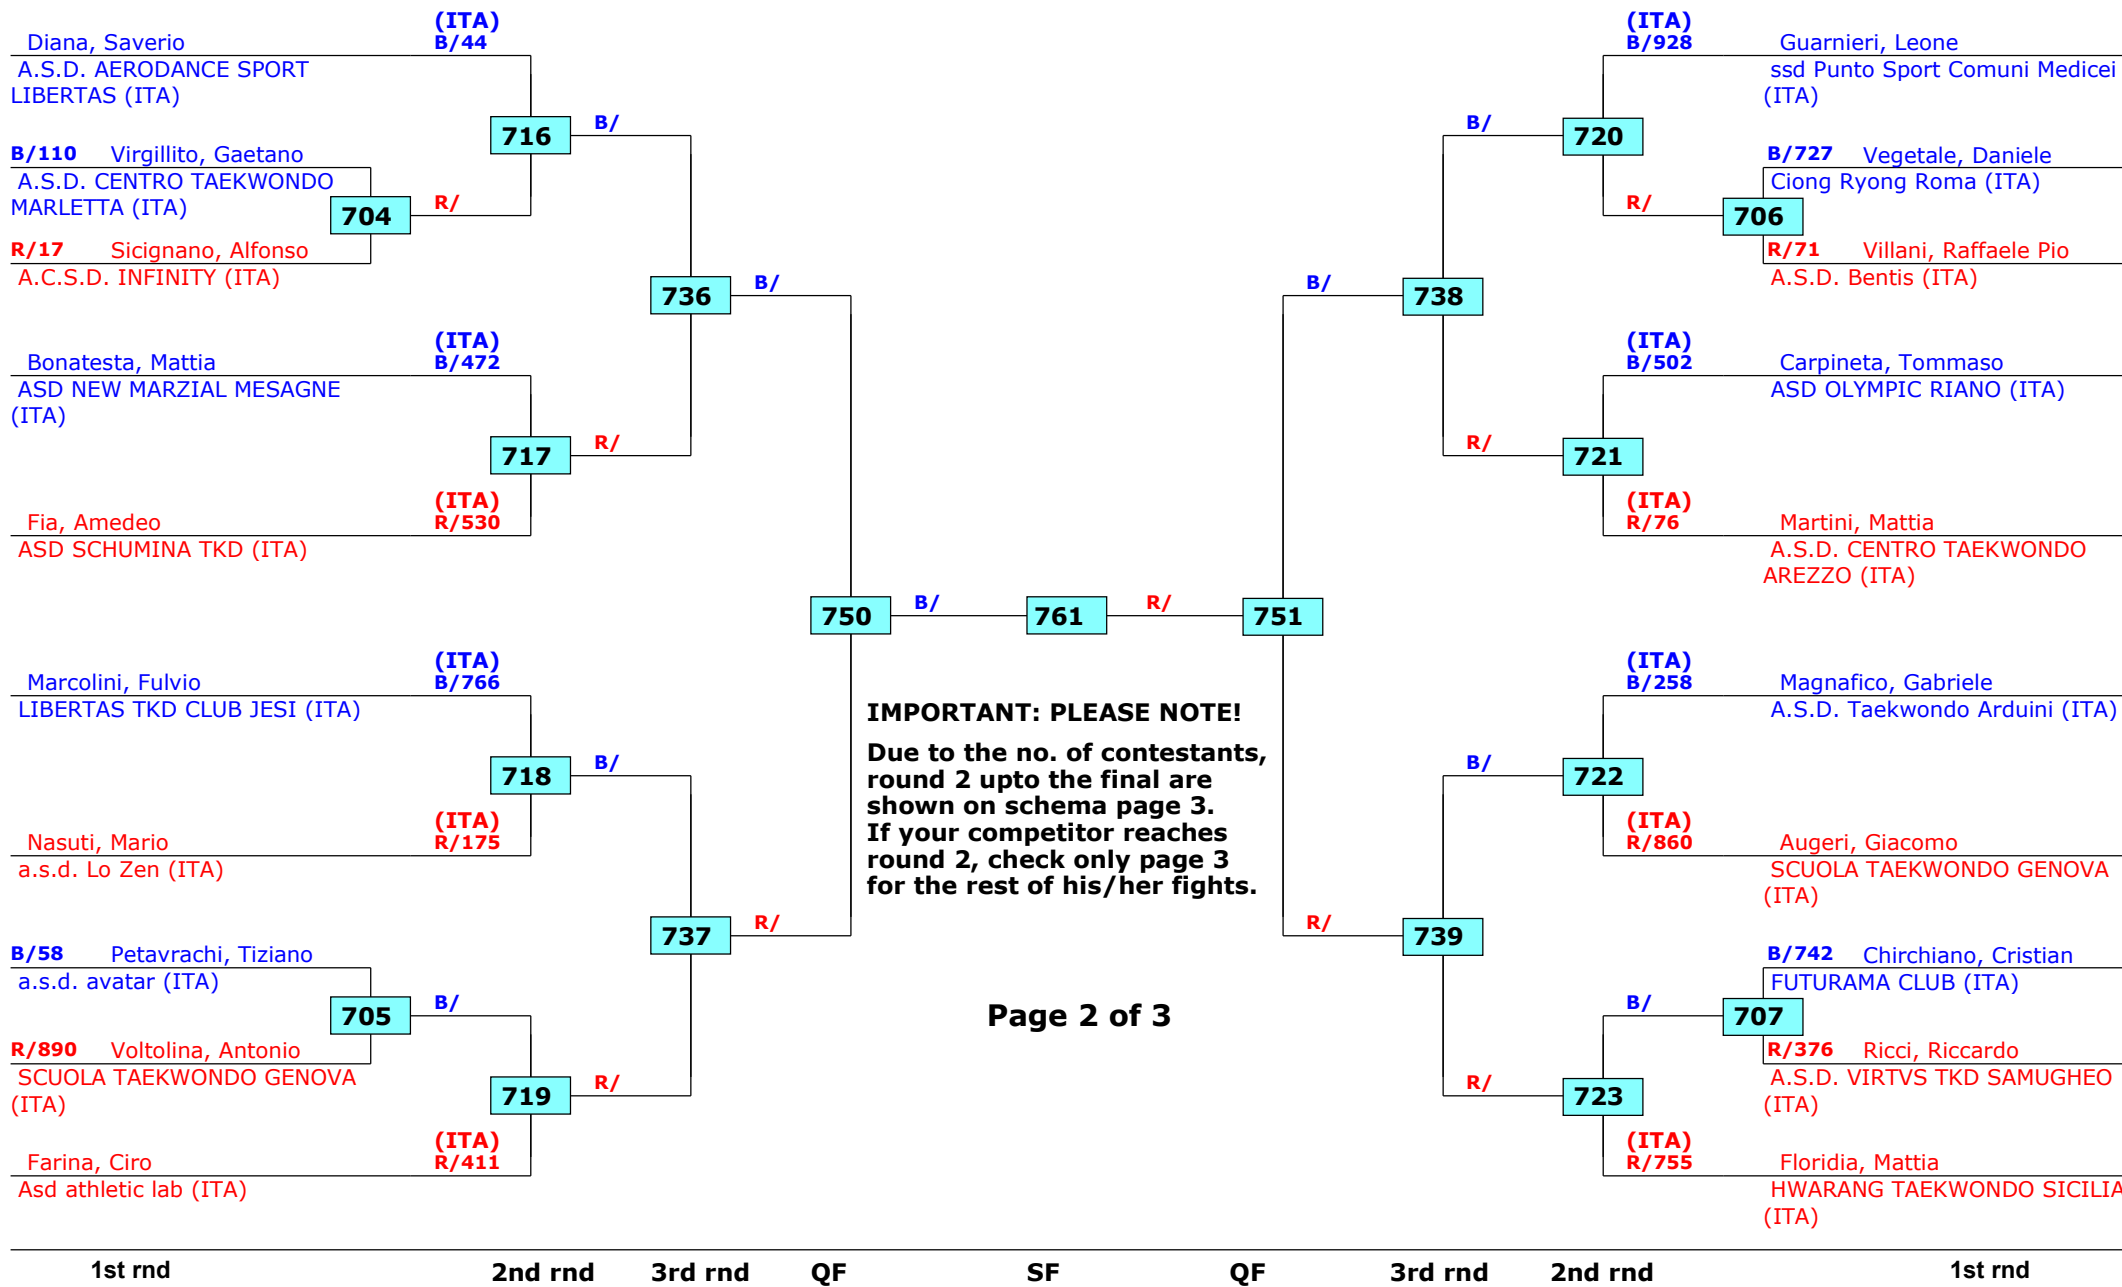

Kim e Liu 2016 - Italy Open

Roma, Italy

Tournament date: 28/05/2016 upto 29/05/2016

Group B Male White-Yellow -24 (2007-2008)

Active competitors: 39

Competition date: 29/05/2016

IMPORTANT: PLEASE NOTE!
 Due to the no. of contestants,
 round 2 upto the final are
 shown on schema page 3.
 If your competitor reaches
 round 2, check only page 3
 for the rest of his/her fights.