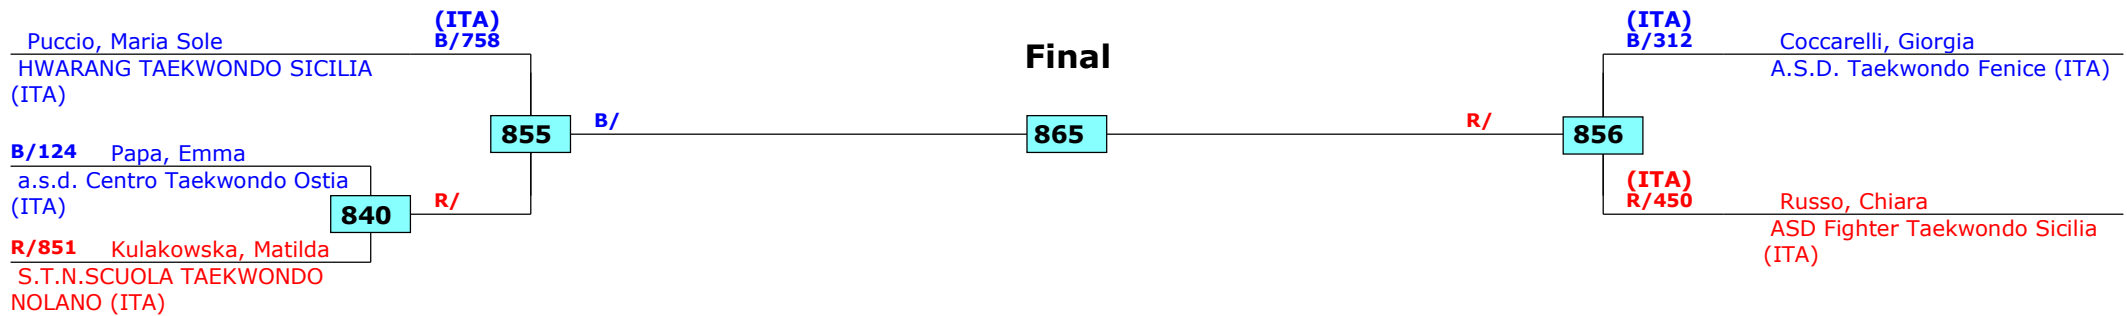

Kim e Liu 2016 - Italy Open
Roma, Italy
Tournament date: 28/05/2016 upto 29/05/2016
Group B Female Green-Blue -30 (2007-2008)
Active competitors: 5
Competition date: 29/05/2016

Result legend: (PUN) Punishment
(WDR) Withdrawal (SDP) Sudden death
(DSQ) Disqualified (PTG) Points win (gap)
(RSC) Ref. stop contest (PTF) Points win (normal)
(SUP) Superiority

Prize winners:

QF

SF

Final

SF

QF