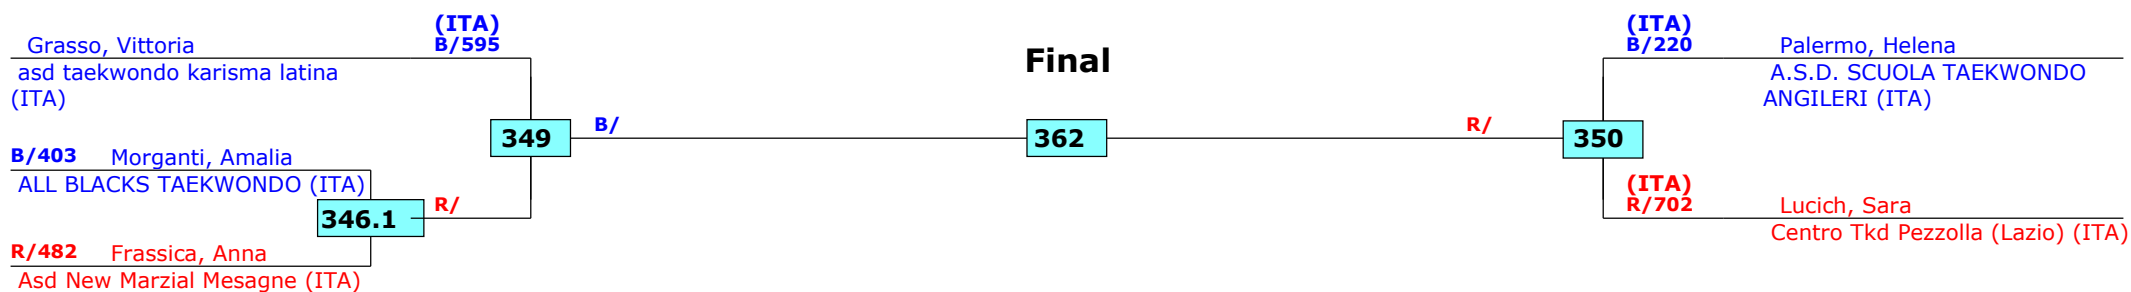

Kim e Liu 2016 - Italy Open
Roma, Italy
Tournament date: 28/05/2016 upto 29/05/2016
Group B Female Green-Blue -24 (2007-2008)
Active competitors: 5
Competition date: 29/05/2016

Result legend: (PUN) Punishment
(WDR) Withdrawal (SDP) Sudden death
(DSQ) Disqualified (PTG) Points win (gap)
(RSC) Ref. stop contest (PTF) Points win (normal)
(SUP) Superiority

Prize winners:

QF SF Final SF QF