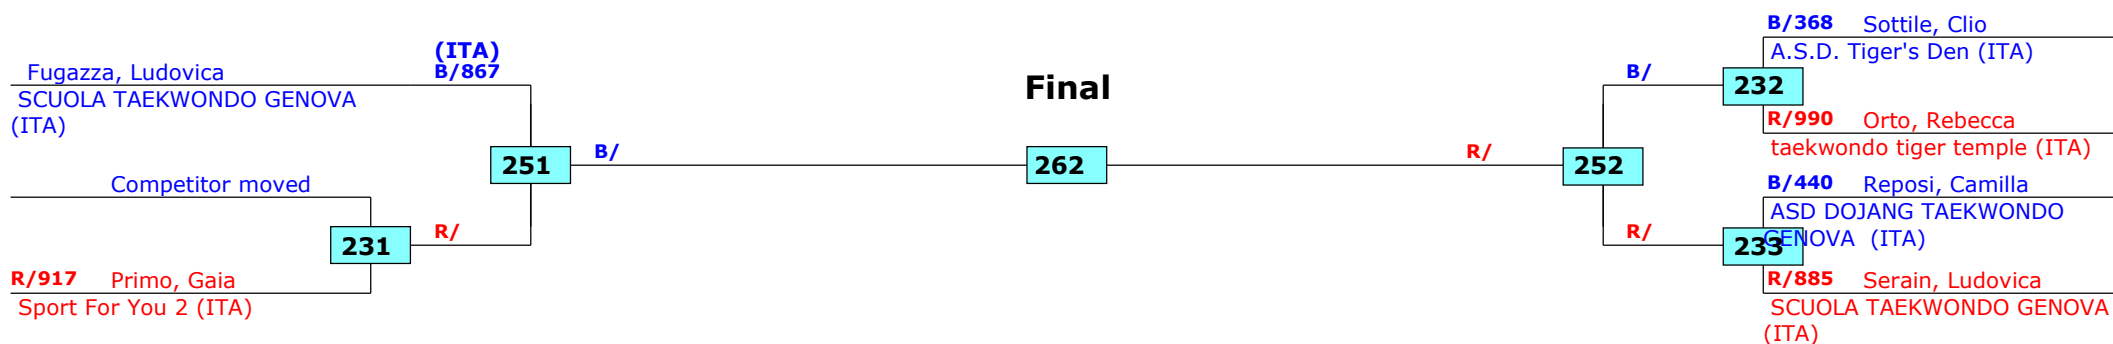

Kim e Liu 2016 - Italy Open
Roma, Italy
Tournament date: 28/05/2016 upto 29/05/2016
Group C Female White-Yellow -23 (2009-2010)
Active competitors: 6
Competition date: 29/05/2016

Result legend: (PUN) Punishment
(WDR) Withdrawal (SDP) Sudden death
(DSQ) Disqualified (PTG) Points win (gap)
(RSC) Ref. stop contest (PTF) Points win (normal)
(SUP) Superiority

Prize winners:

QF SF Final SF QF