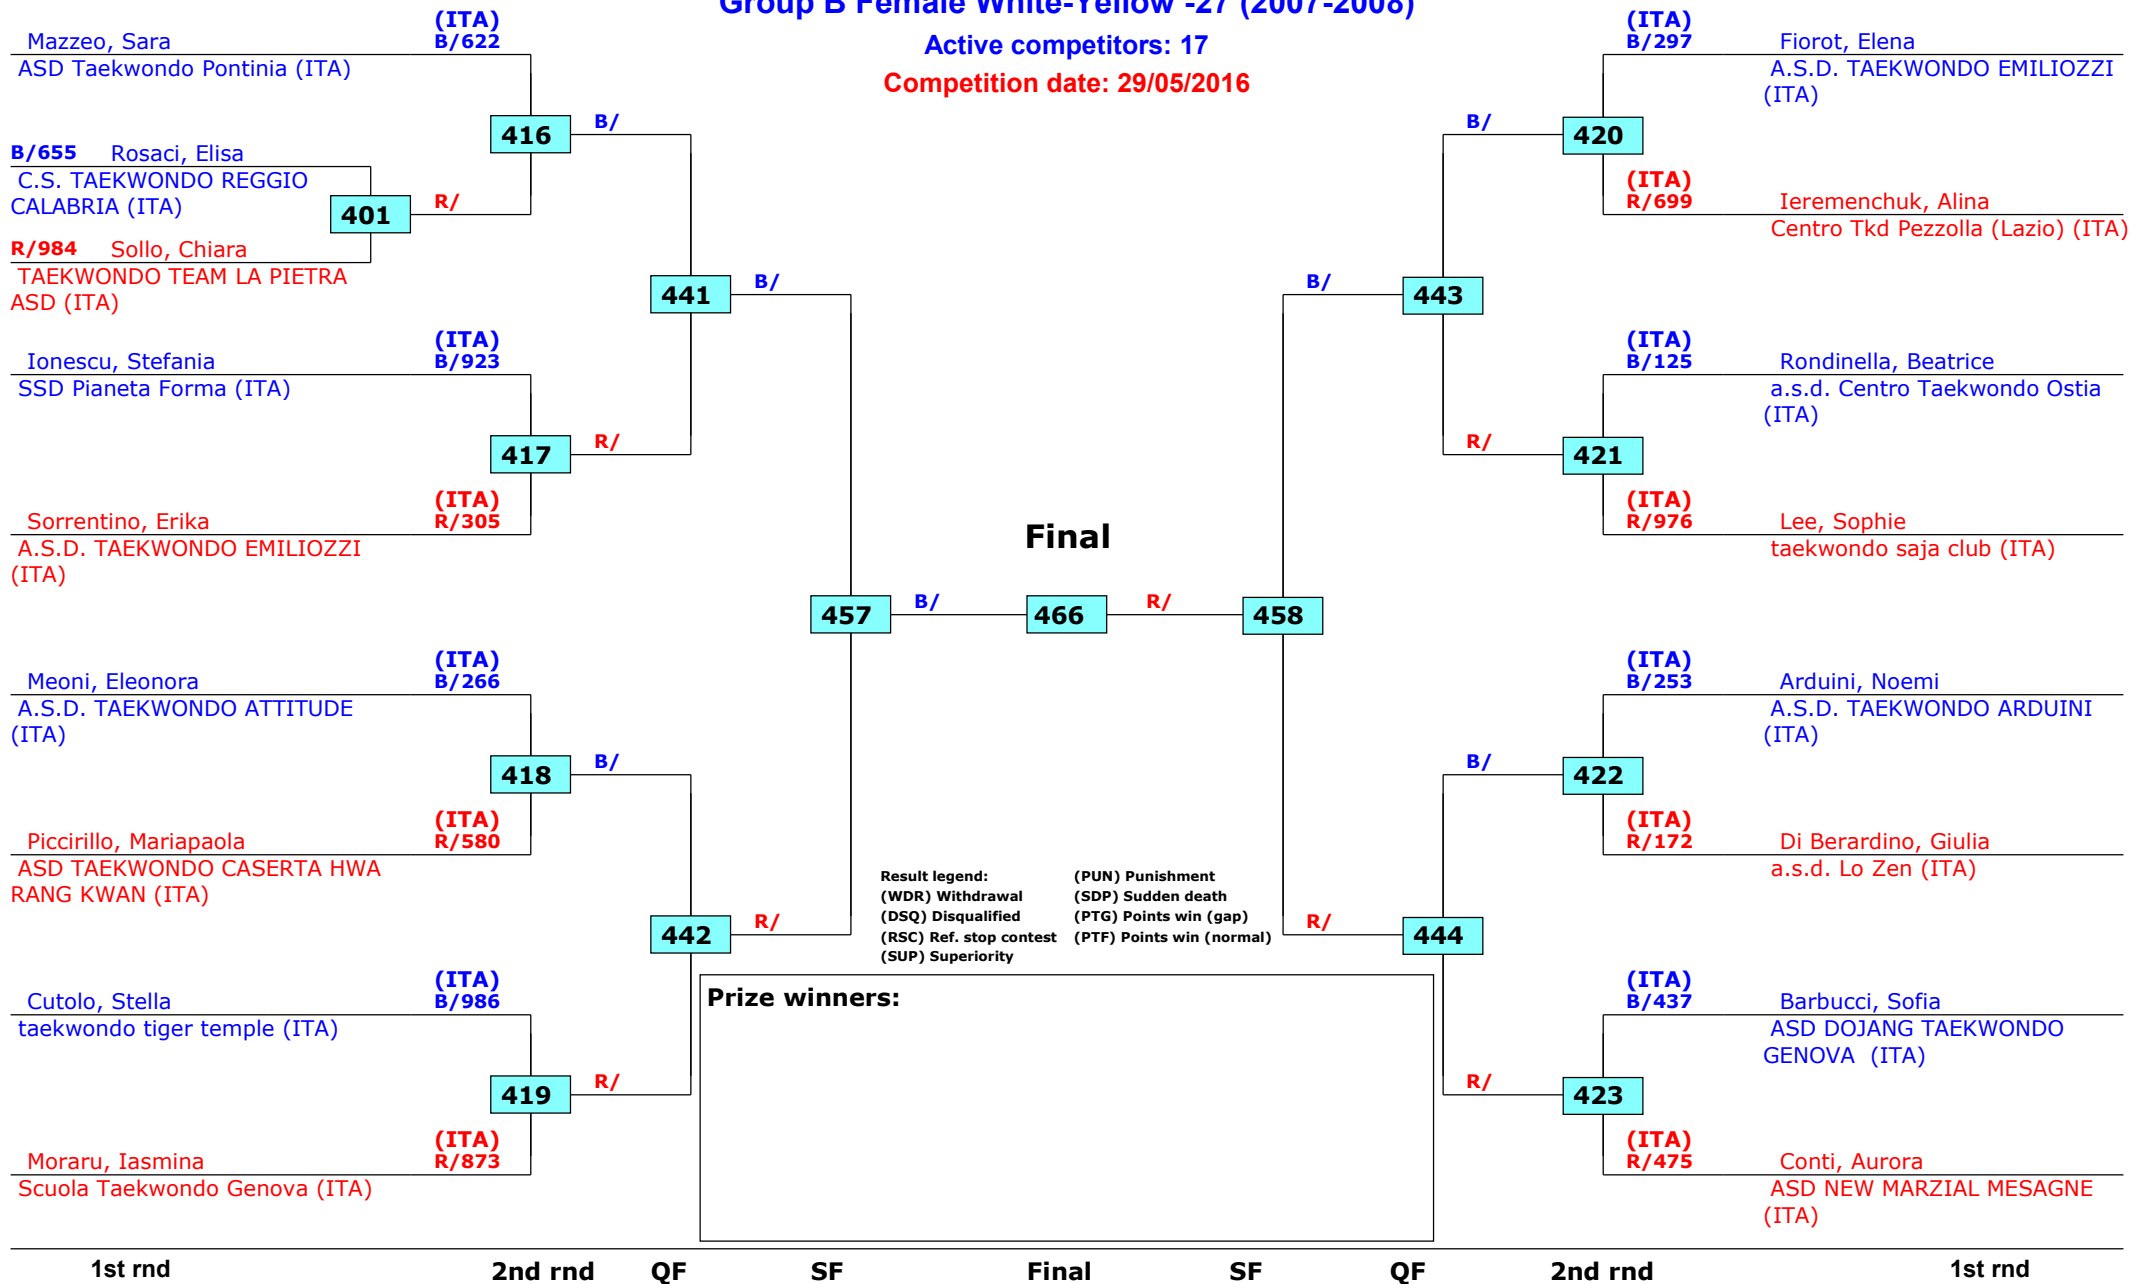

Kim e Liu 2016 - Italy Open

Roma, Italy

Tournament date: 28/05/2016 upto 29/05/2016

Group B Female White-Yellow -27 (2007-2008)

Active competitors: 17

Competition date: 29/05/2016

Kim e Liu 2016 - Italy Open