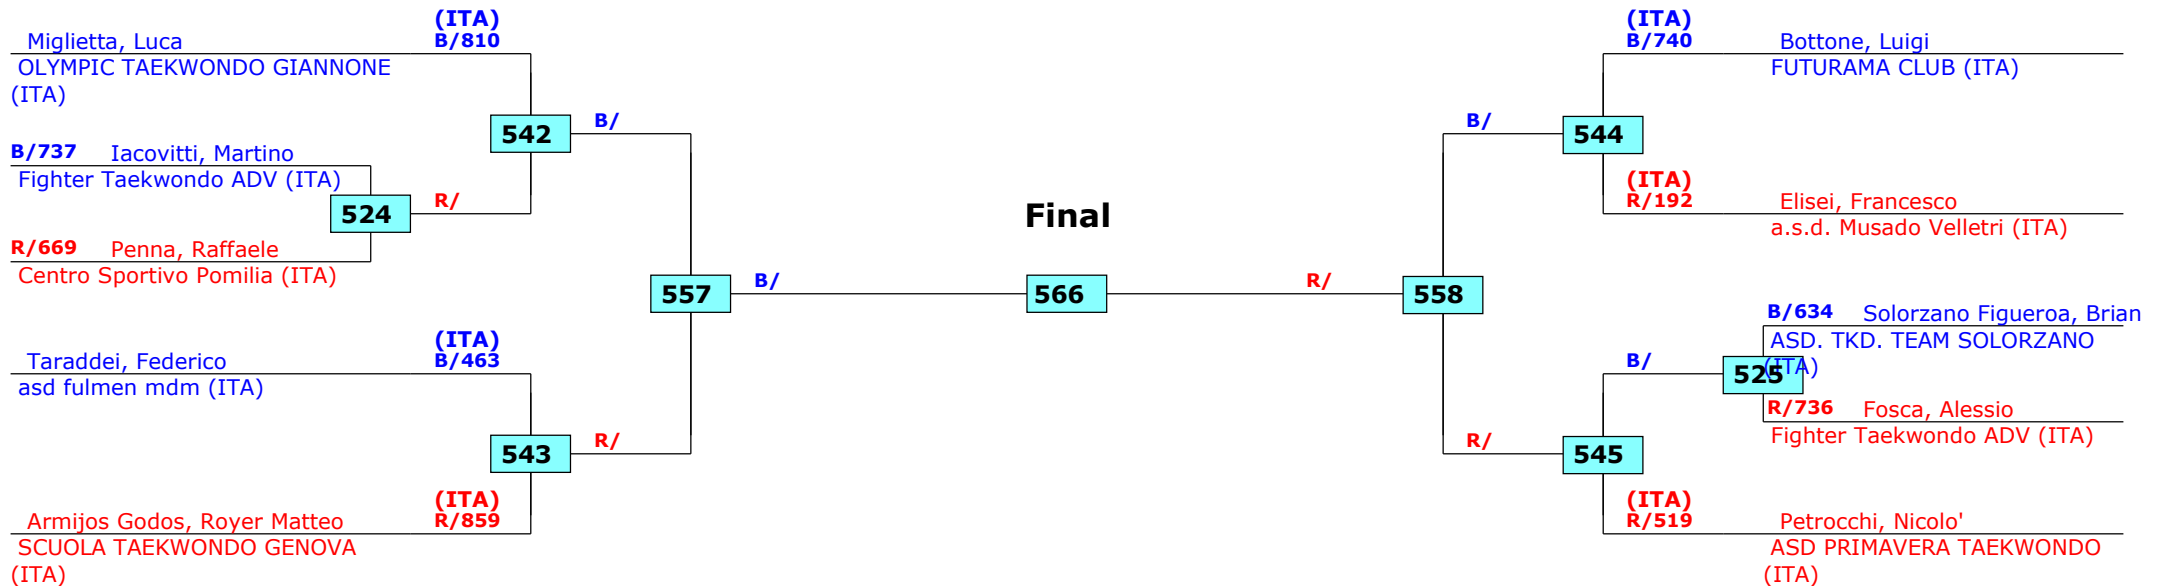

Kim e Liu 2016 - Italy Open

Roma, Italy

Tournament date: 28/05/2016 upto 29/05/2016

Group B Male White-Yellow -41 (2007-2008)

Active competitors: 10

Competition date: 29/05/2016

Result legend:

(WDR) Withdrawal	(PUN) Punishment
(DSQ) Disqualified	(SDP) Sudden death
(RSC) Ref. stop contest	(PTG) Points win (gap)
(SUP) Superiority	(PTF) Points win (normal)