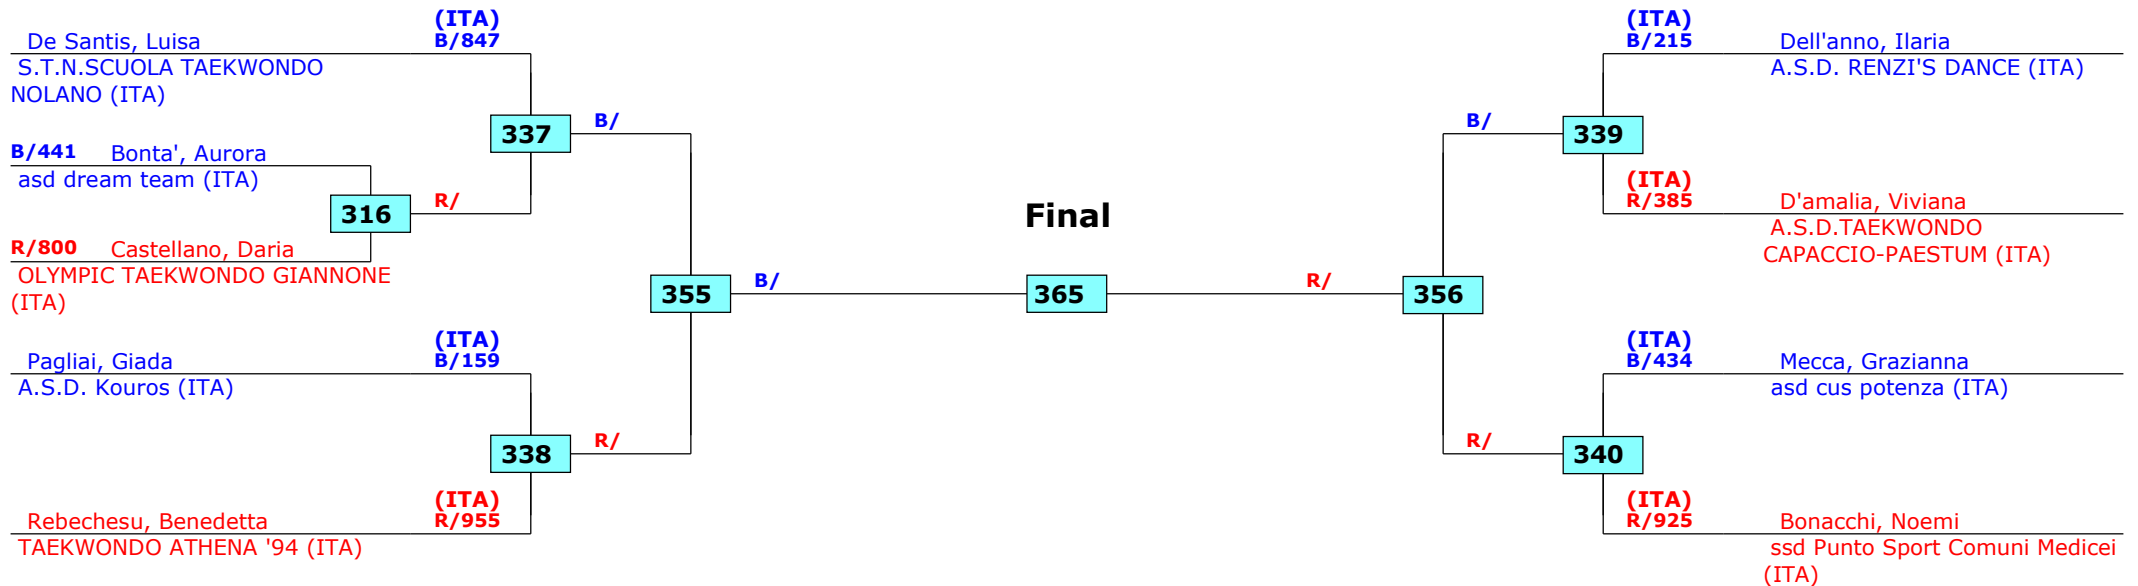

Kim e Liu 2016 - Italy Open

Roma, Italy

Tournament date: 28/05/2016 upto 29/05/2016

Group B Female White-Yellow -33 (2007-2008)

Active competitors: 9

Competition date: 29/05/2016

Result legend: (PUN) Punishment
 (WDR) Withdrawal (SDP) Sudden death
 (DSQ) Disqualified (PTG) Points win (gap)
 (RSC) Ref. stop contest (PTF) Points win (normal)
 (SUP) Superiority