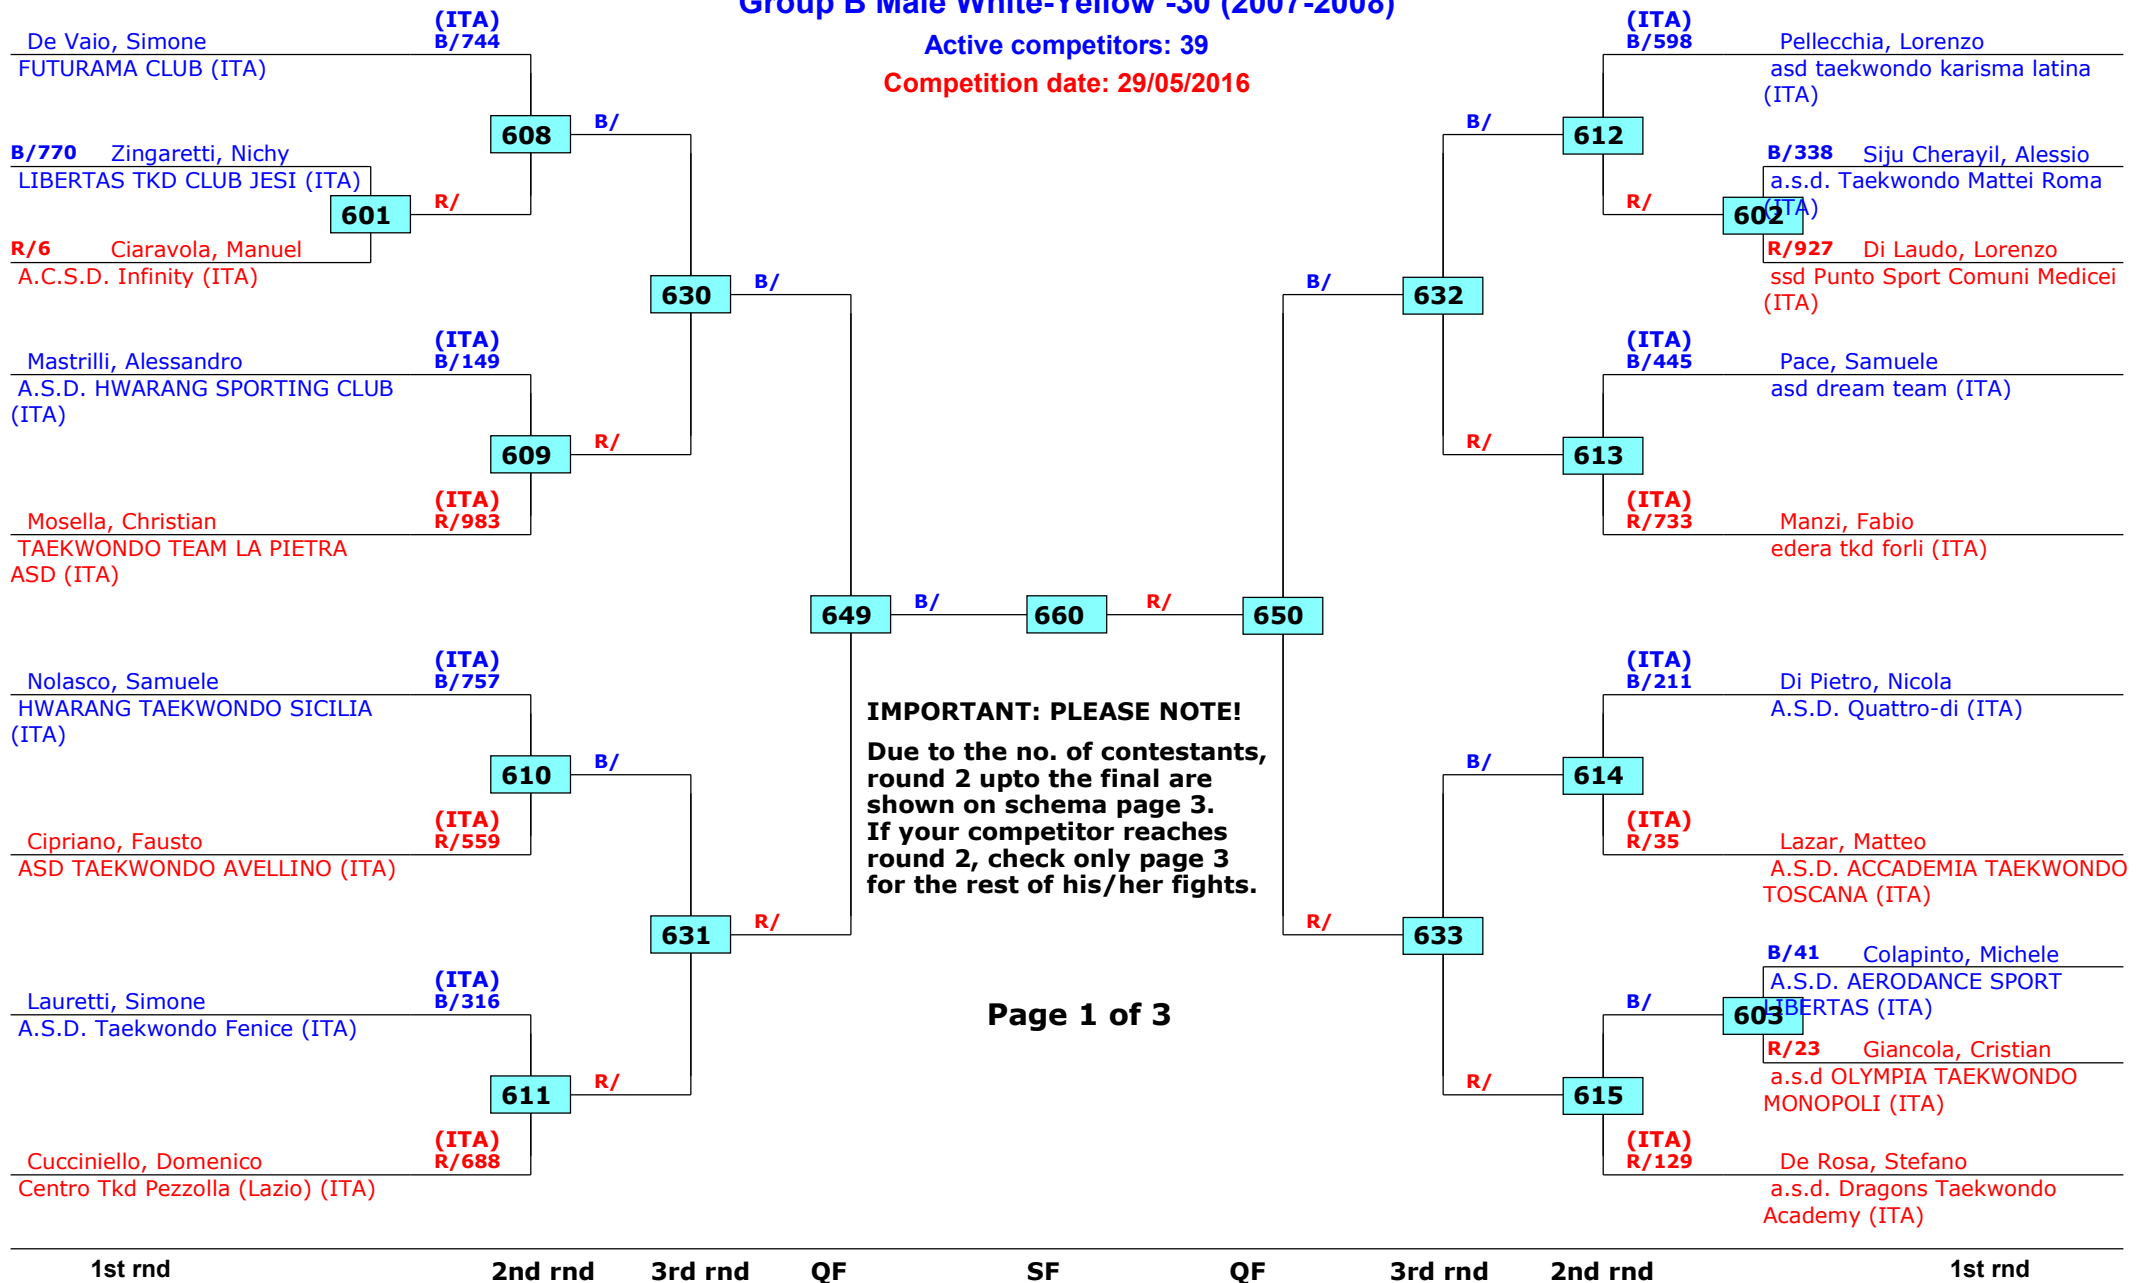

Kim e Liu 2016 - Italy Open

Roma, Italy

Tournament date: 28/05/2016 upto 29/05/2016

Group B Male White-Yellow -30 (2007-2008)

Active competitors: 39

Competition date: 29/05/2016