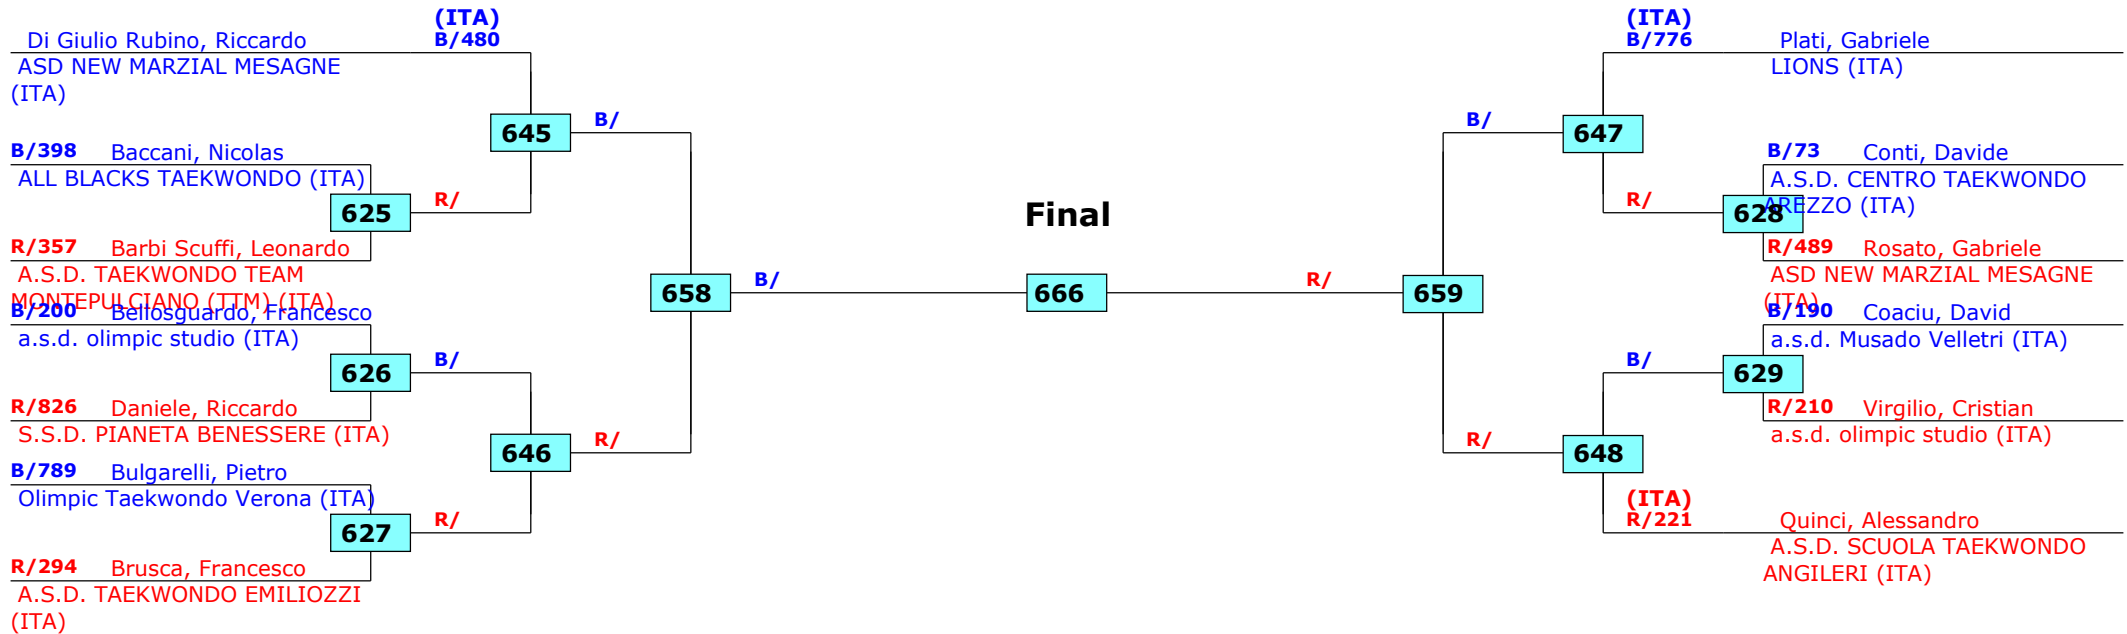

Kim e Liu 2016 - Italy Open

Roma, Italy

Tournament date: 28/05/2016 upto 29/05/2016

Group C Male White-Yellow -29 (2009-2010)

Active competitors: 13

Competition date: 29/05/2016

Result legend: (PUN) Punishment
(WDR) Withdrawal (SDP) Sudden death
(DSQ) Disqualified (PTG) Points win (gap)
(RSC) Ref. stop contest (PTF) Points win (normal)
(SUP) Superiority

Prize winners:

1st rnd

QF

SF

Final

SF

QF

1st rnd