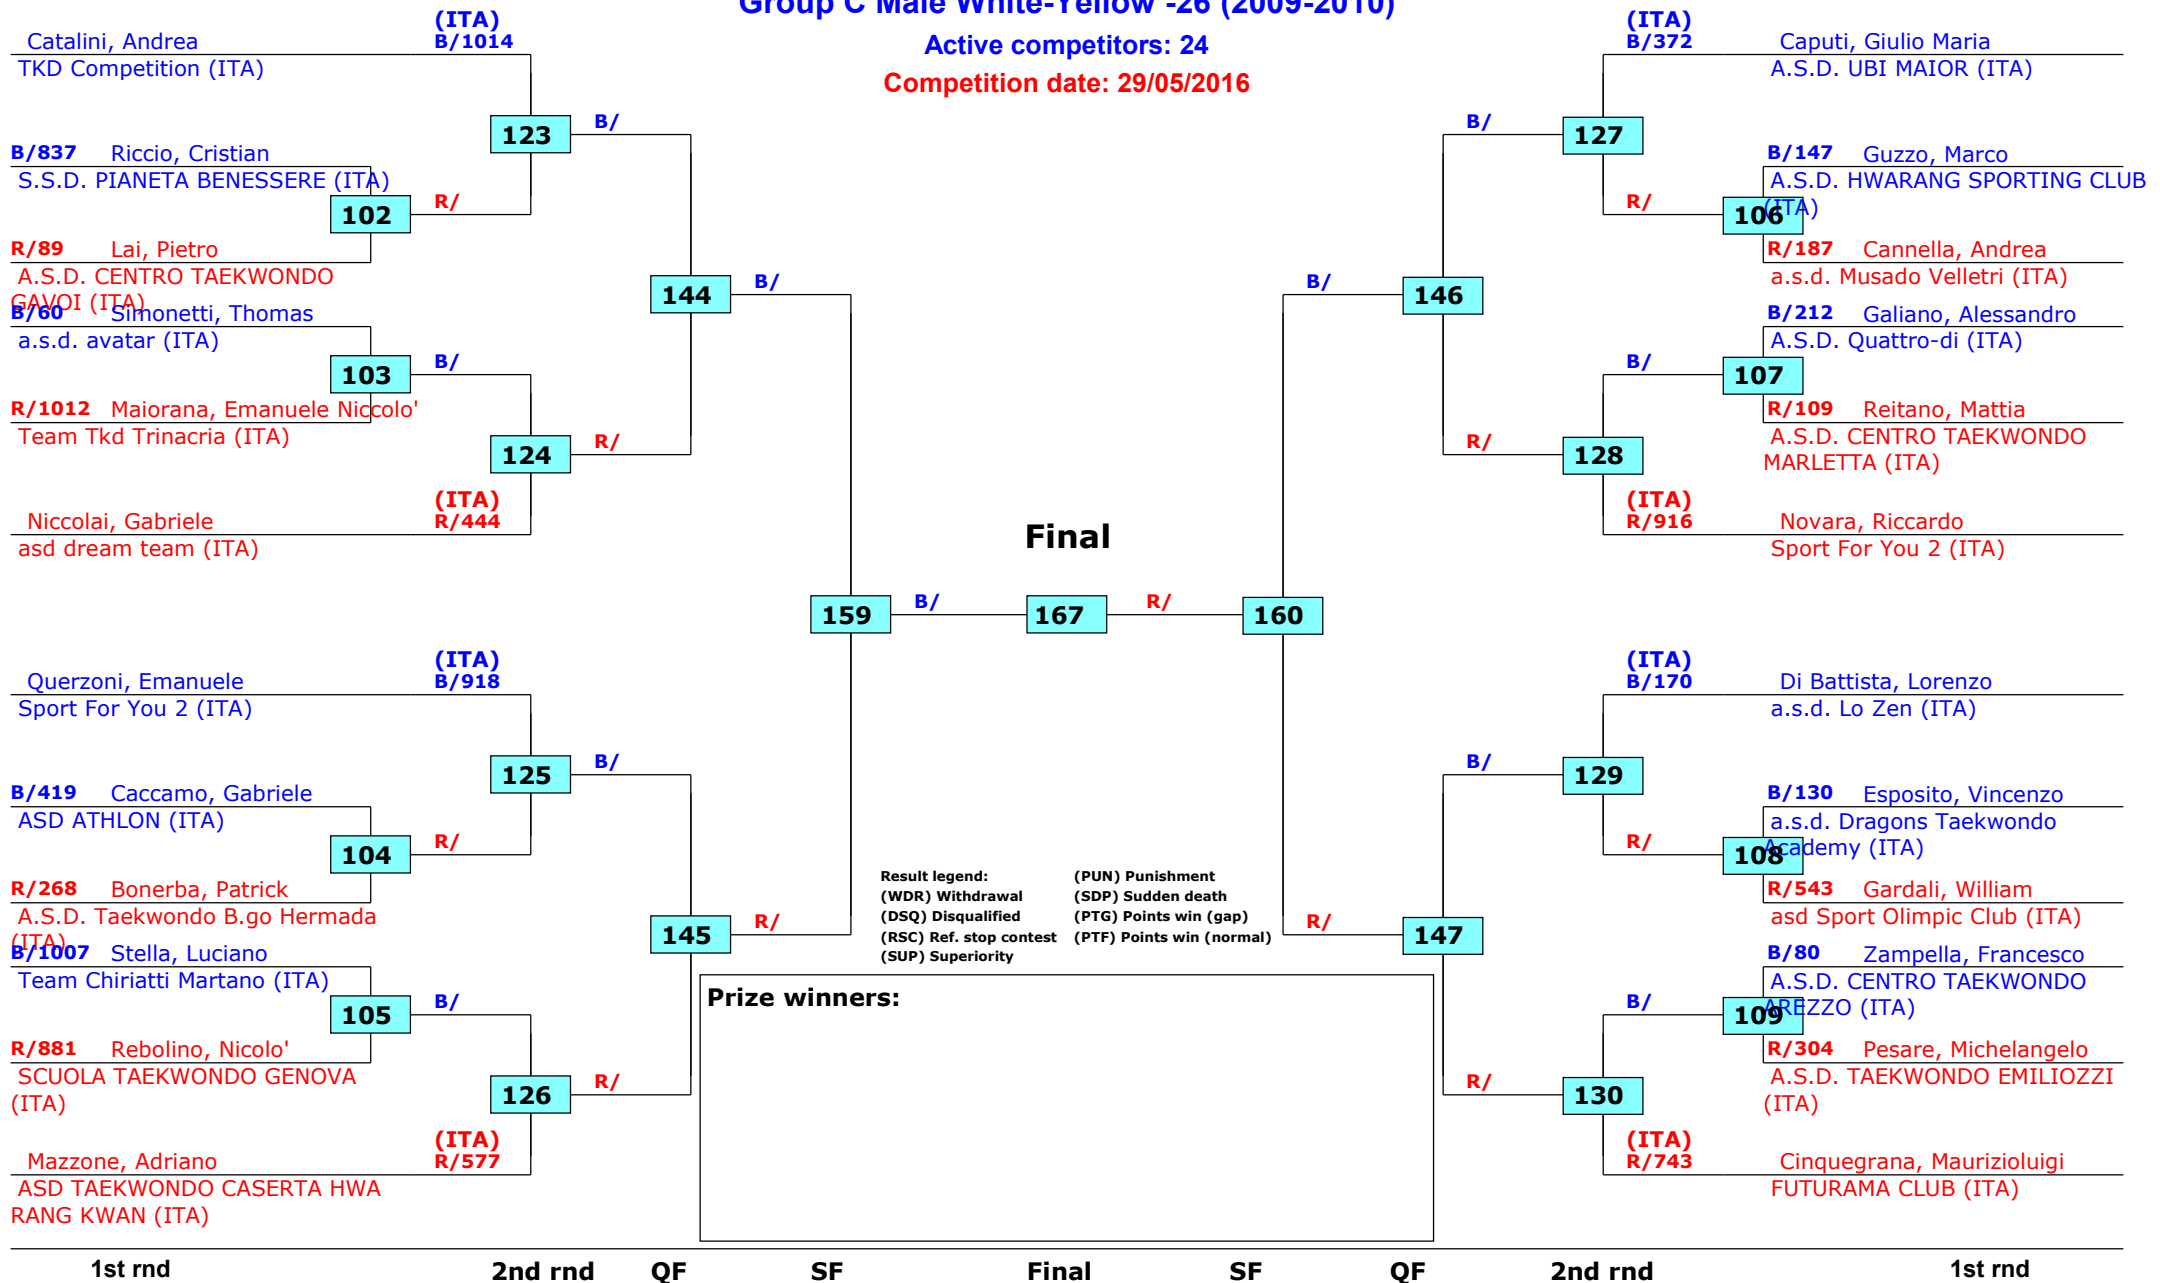

Kim e Liu 2016 - Italy Open

Roma, Italy

Tournament date: 28/05/2016 upto 29/05/2016

Group C Male White-Yellow -26 (2009-2010)

Active competitors: 24

Competition date: 29/05/2016

Kim e Liu 2016 - Italy Open

Roma, Italy