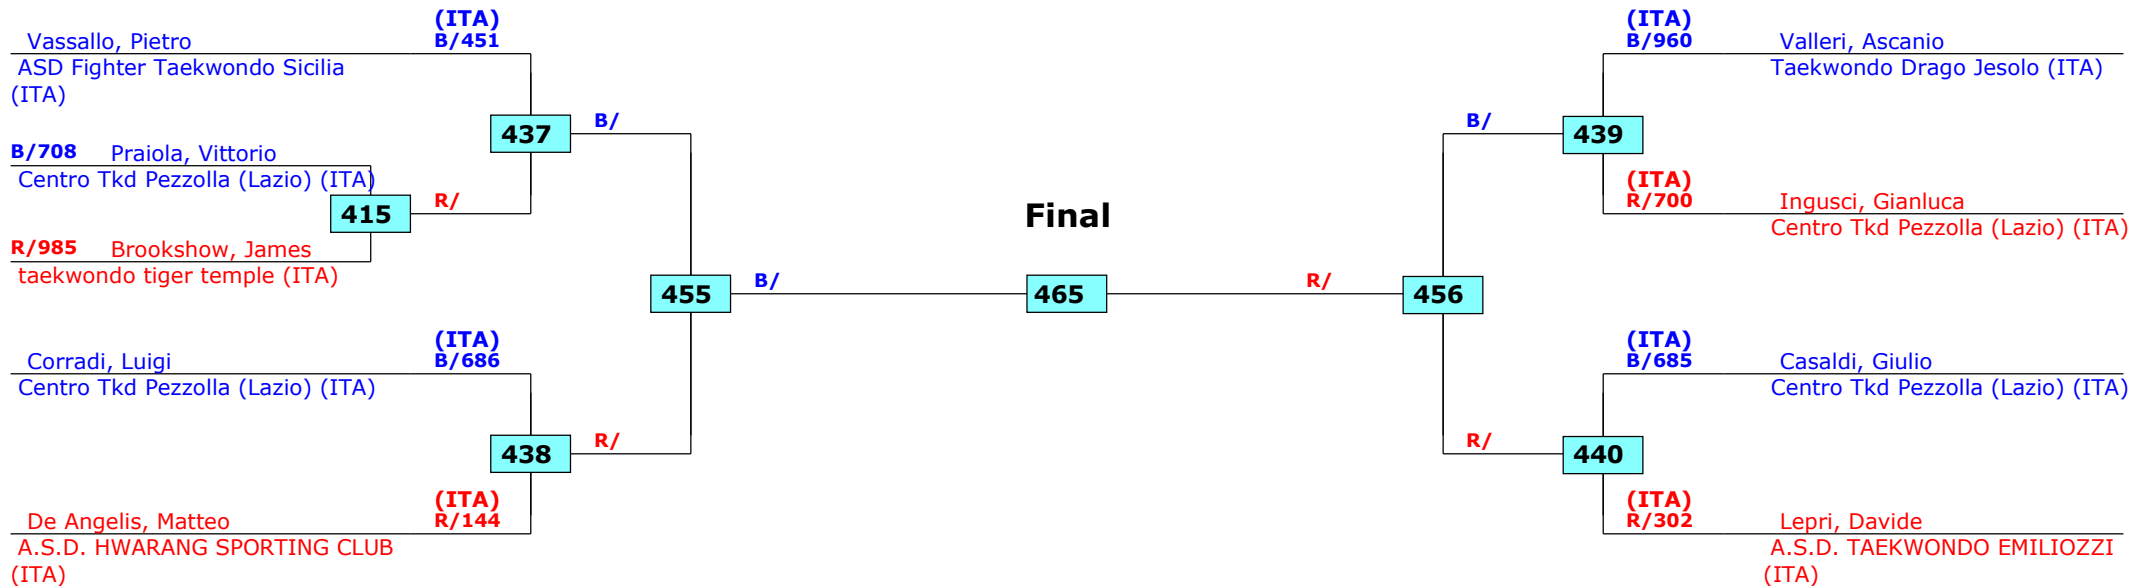

QF

SF

Final

SF

QF

1st rnd

Kim e Liu 2016 - Italy Open
Roma, Italy
Tournament date: 28/05/2016 upto 29/05/2016
Group B Male Green-Blue -41 (2007-2008)
Active competitors: 9
Competition date: 29/05/2016

Result legend: (PUN) Punishment
(WDR) Withdrawal (SDP) Sudden death
(DSQ) Disqualified (PTG) Points win (gap)
(RSC) Ref. stop contest (PTF) Points win (normal)
(SUP) Superiority