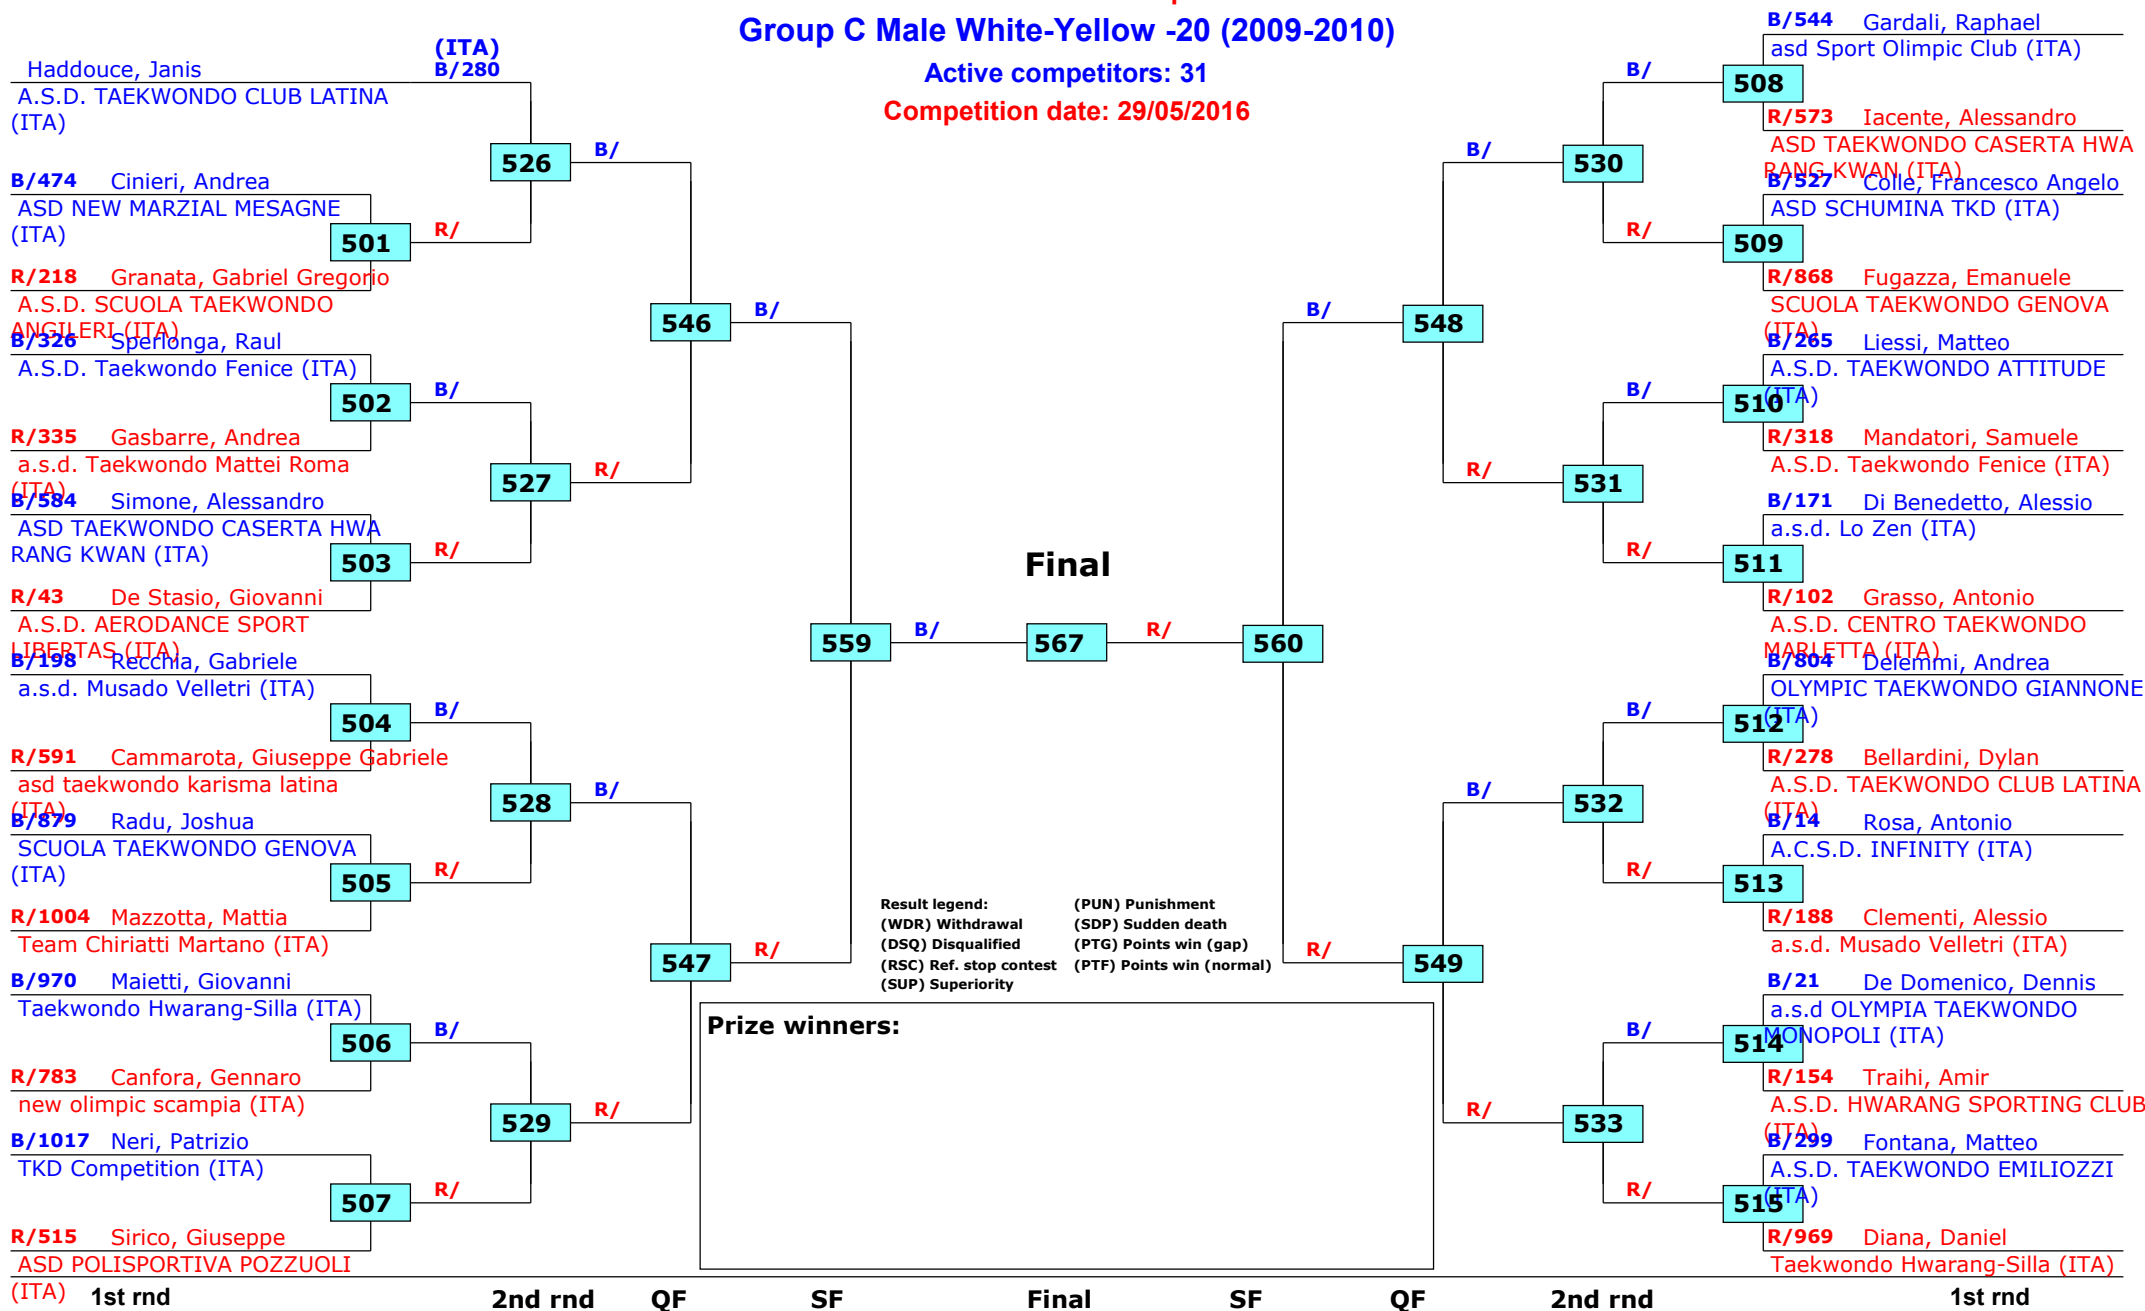

Kim e Liu 2016 - Italy Open

Roma, Italy

Tournament date: 28/05/2016 upto 29/05/2016

Group C Male White-Yellow -20 (2009-2010)

Active competitors: 31

Competition date: 29/05/2016