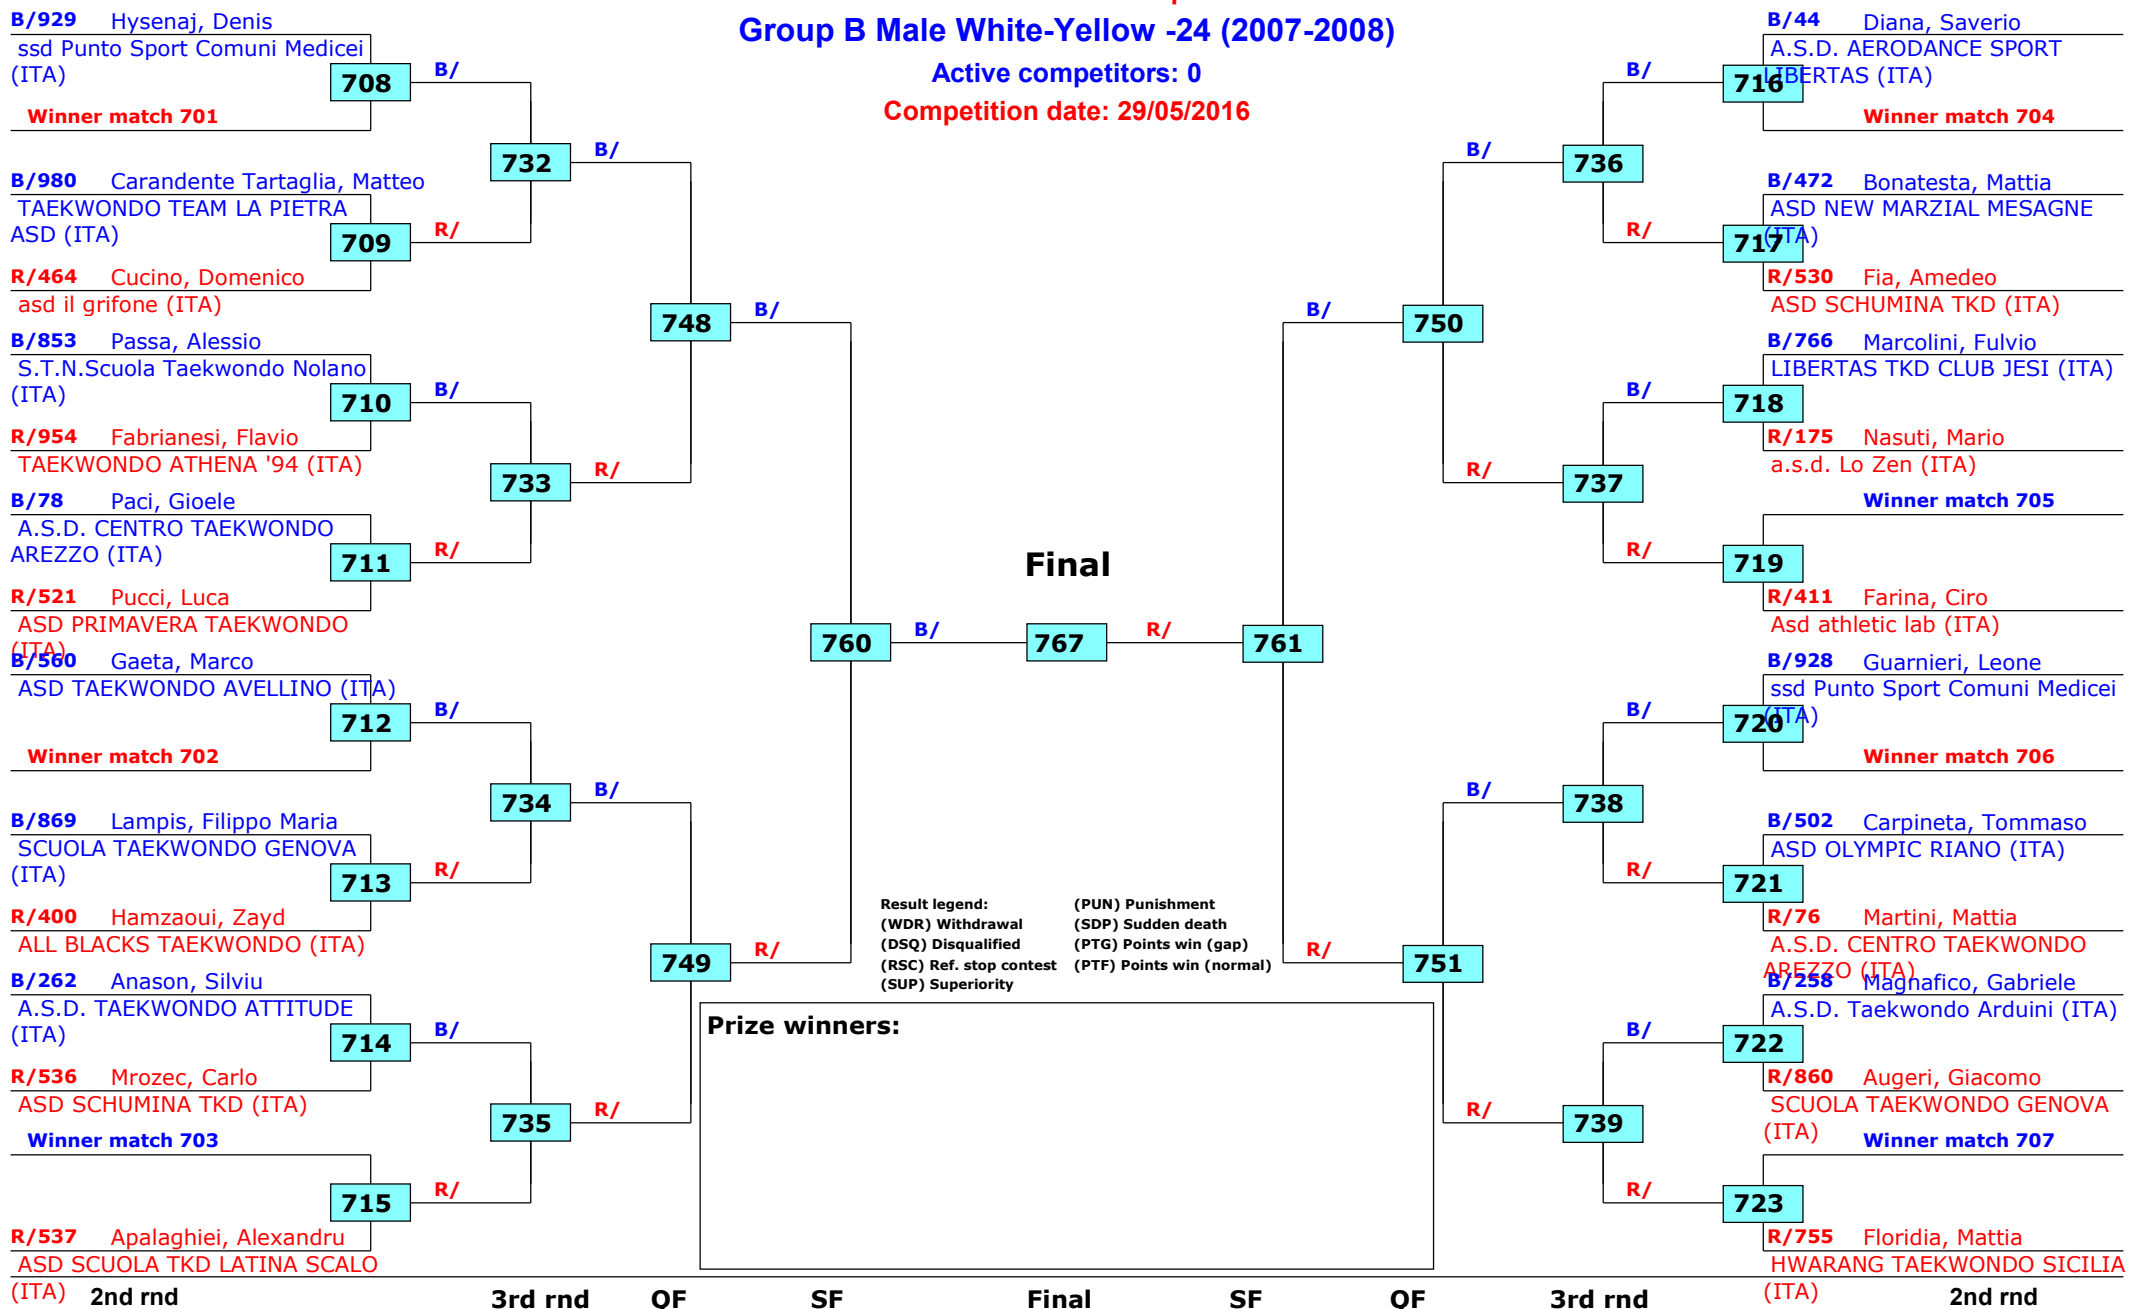

Kim e Liu 2016 - Italy Open

Roma, Italy

Tournament date: 28/05/2016 upto 29/05/2016

Group B Male White-Yellow -24 (2007-2008)

Active competitors: 39

Competition date: 29/05/2016

IMPORTANT: PLEASE NOTE!
 Due to the no. of contestants,
 round 2 upto the final are
 shown on schema page 3.
 If your competitor reaches
 round 2, check only page 3
 for the rest of his/her fights.

Kim e Liu 2016 - Italy Open

Roma, Italy

Tournament date: 28/05/2016 upto 29/05/2016

Group B Male White-Yellow -24 (2007-2008)

Active competitors: 0

Competition date: 29/05/2016

Kim e Liu 2016 - Italy Open

Roma, Italy