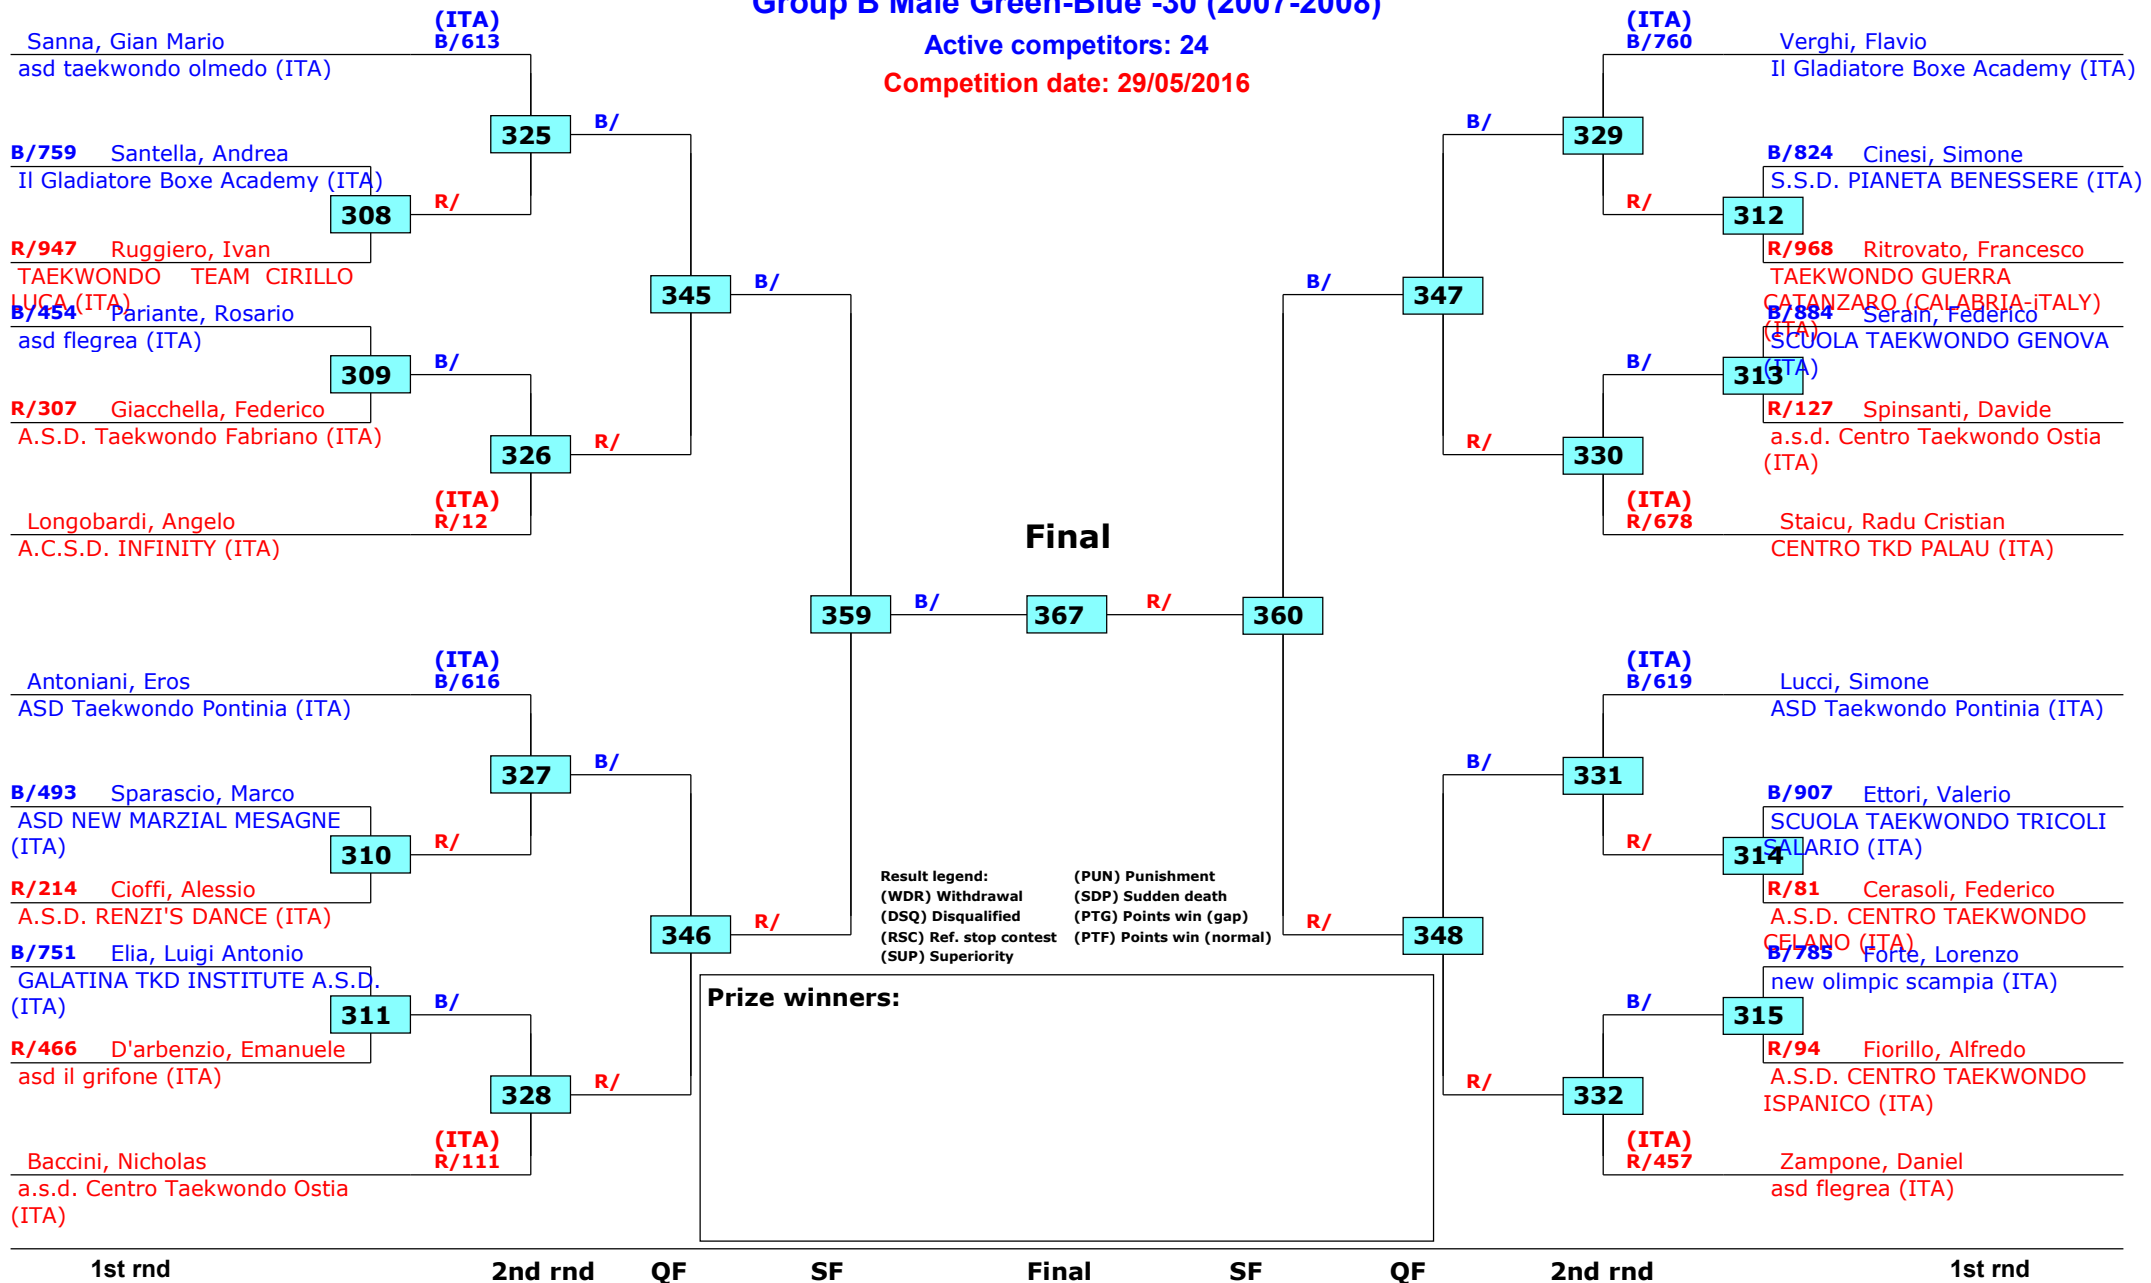

Kim e Liu 2016 - Italy Open

Roma, Italy

Tournament date: 28/05/2016 upto 29/05/2016

Group B Male Green-Blue -30 (2007-2008)

Active competitors: 24

Competition date: 29/05/2016

Kim e Liu 2016 - Italy Open

Roma, Italy