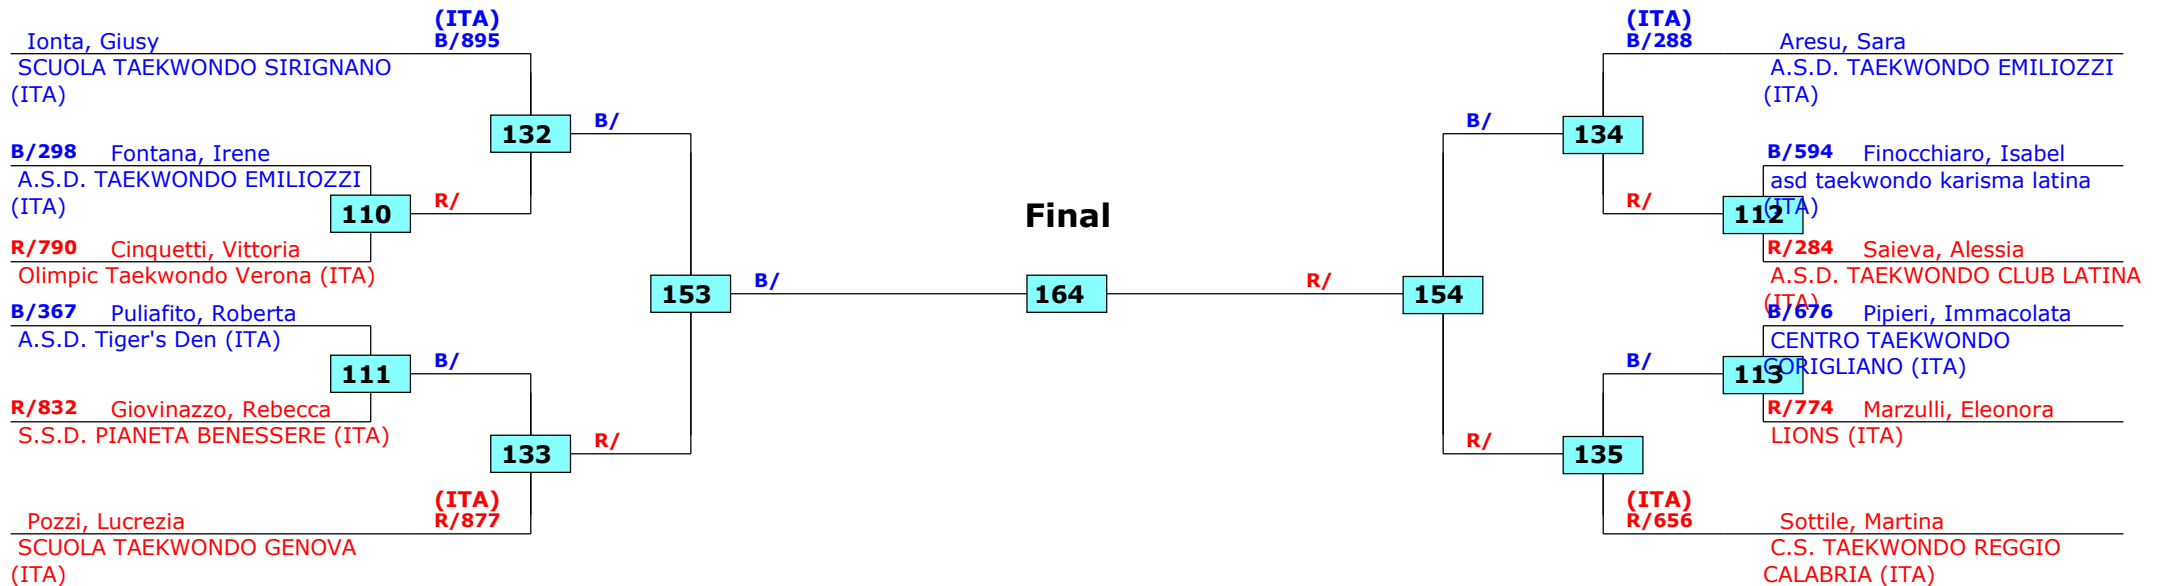

SF

Kim e Liu 2016 - Italy Open

Roma, Italy

Tournament date: 28/05/2016 upto 29/05/2016

Group B Female White-Yellow -24 (2007-2008)

Active competitors: 12

Competition date: 29/05/2016

Result legend: (PUN) Punishment
 (WDR) Withdrawal (SDP) Sudden death
 (DSQ) Disqualified (PTG) Points win (gap)
 (RSC) Ref. stop contest (PTF) Points win (normal)
 (SUP) Superiority

Prize winners:

1st rnd

QF

SF

Final

SF

QF

1st rnd