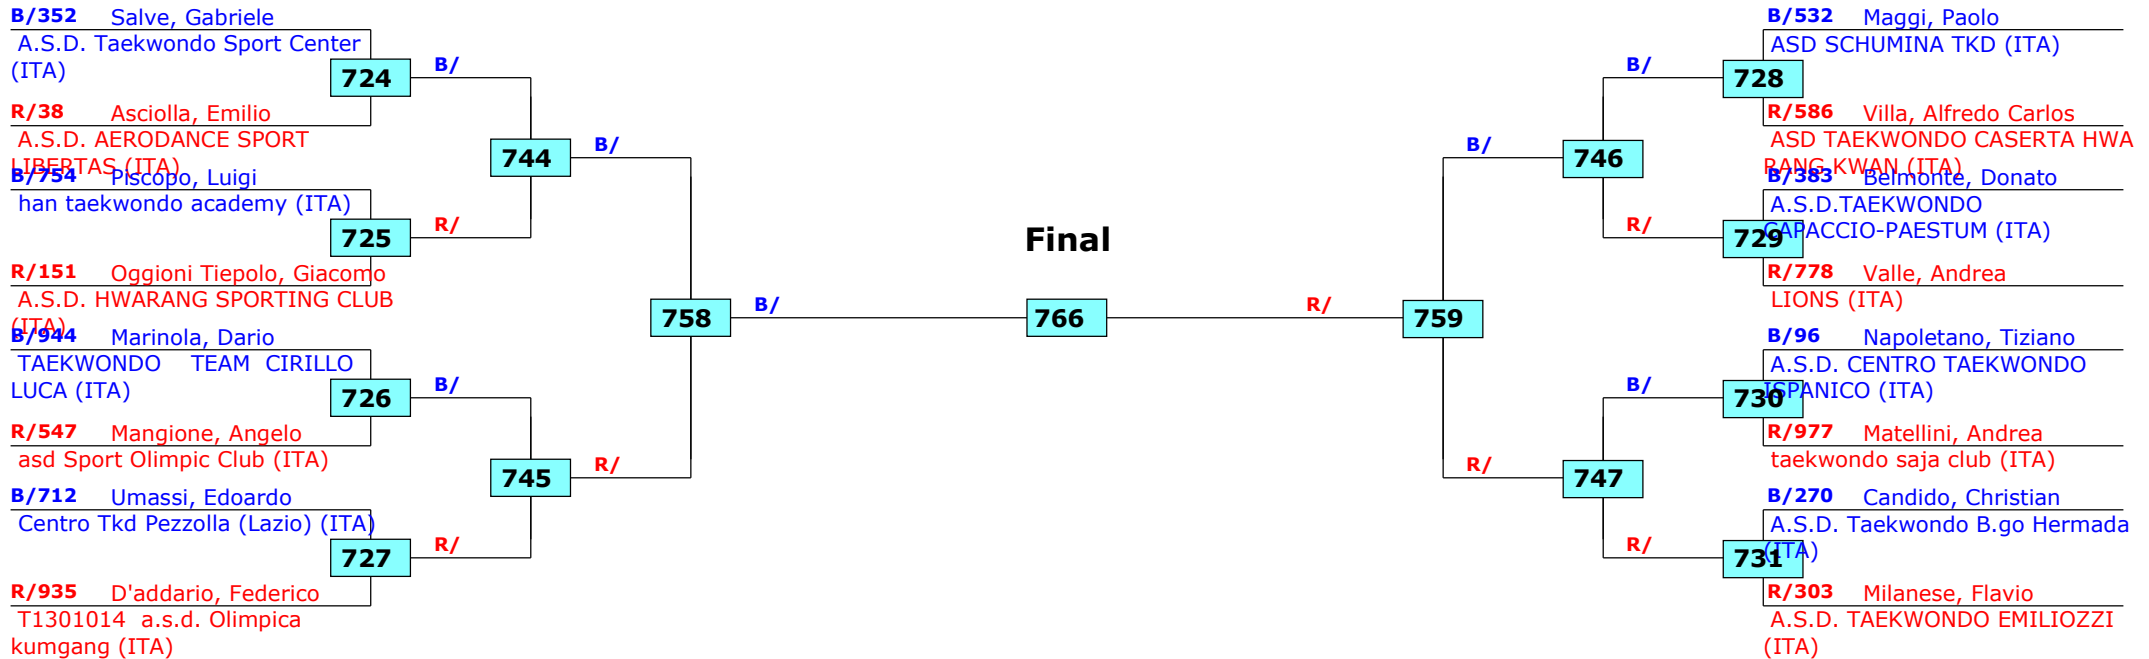

Kim e Liu 2016 - Italy Open

Roma, Italy

Tournament date: 28/05/2016 upto 29/05/2016

Group B Male Green-Blue -30 (2007-2008)

Active competitors: 24

Competition date: 29/05/2016

Kim e Liu 2016 - Italy Open

Roma, Italy

Tournament date: 28/05/2016 upto 29/05/2016
Group B Male Green-Blue -33 (2007-2008)

Active competitors: 17

Competition date: 29/05/2016

Kim e Liu 2016 - Italy Open

Roma, Italy

Tournament date: 28/05/2016 upto 29/05/2016
Group B Male Green-Blue -37 (2007-2008)
 Active competitors: 16
 Competition date: 29/05/2016