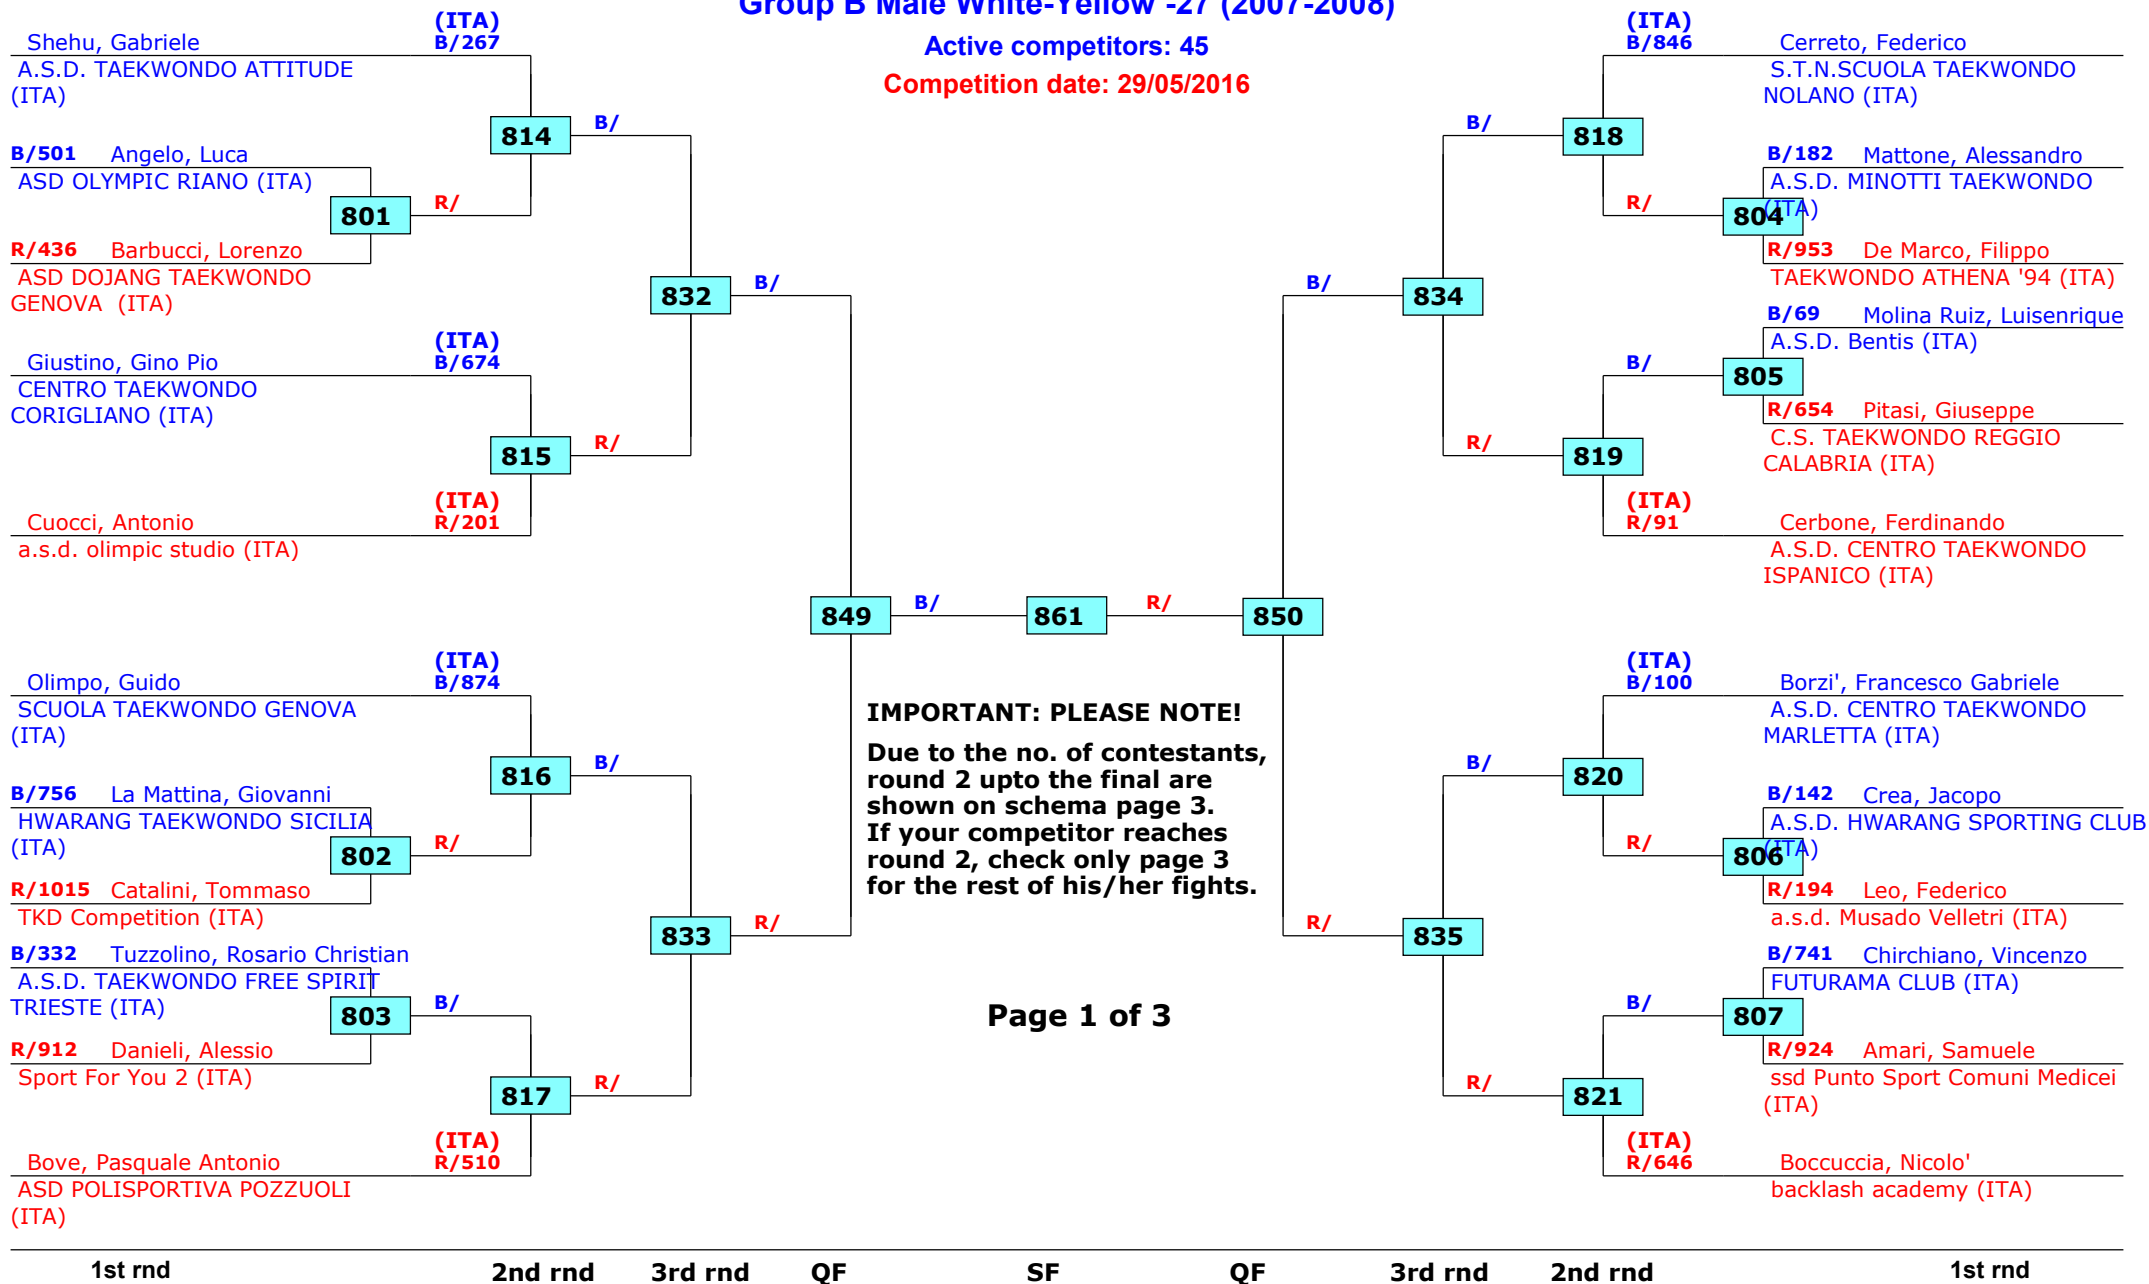

Kim e Liu 2016 - Italy Open

Roma, Italy

Tournament date: 28/05/2016 upto 29/05/2016

Group B Male White-Yellow -27 (2007-2008)

Active competitors: 45

Competition date: 29/05/2016