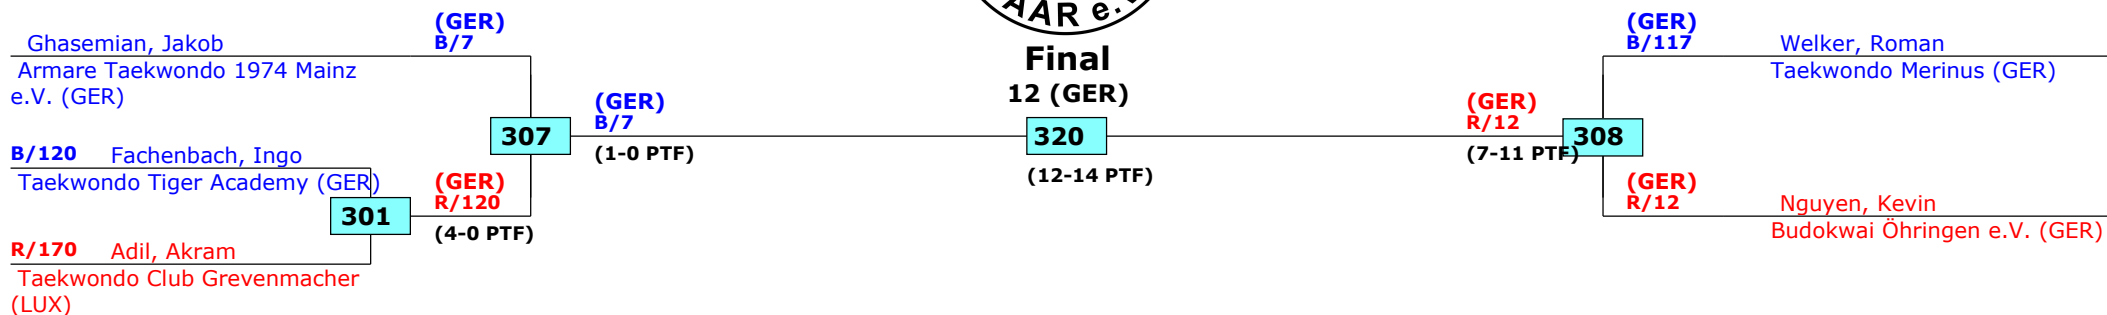

# Saarland Open Kampf 2016

Lebach, Germany

11.06.2016

Senioren Male LK1 -62 (Senioren -62 Kg)

Active competitors: 5

Competition date: 11.06.2016

Result legend: (PUN) Punishment  
(WDR) Withdrawal (SDP) Sudden death  
(DSQ) Disqualified (PTG) Points win (gap)  
(RSC) Ref. stop contest (PTF) Points win (normal)  
(SUP) Superiority