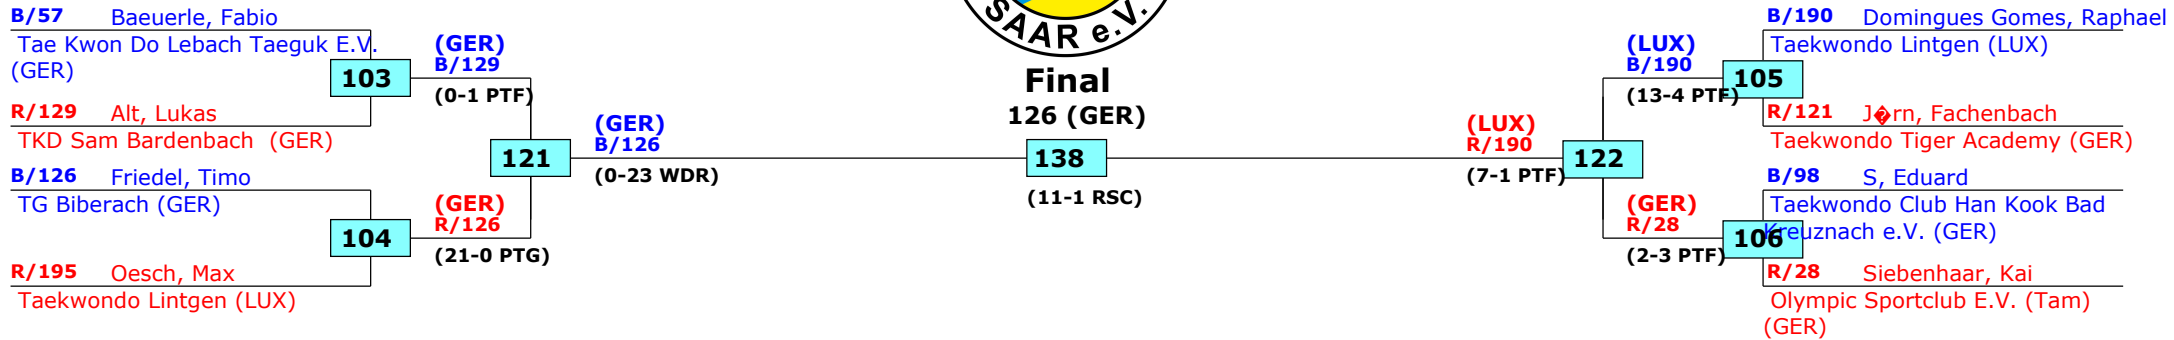

# Saarland Open Kampf 2016

Lebach, Germany

11.06.2016

Jugend C Male LK2 -35 (Jugend C -35 Kg)

Active competitors: 8

Competition date: 11.06.2016

Result legend: (PUN) Punishment  
(WDR) Withdrawal (SDP) Sudden death  
(DSQ) Disqualified (PTG) Points win (gap)  
(RSC) Ref. stop contest (PTF) Points win (normal)  
(SUP) Superiority