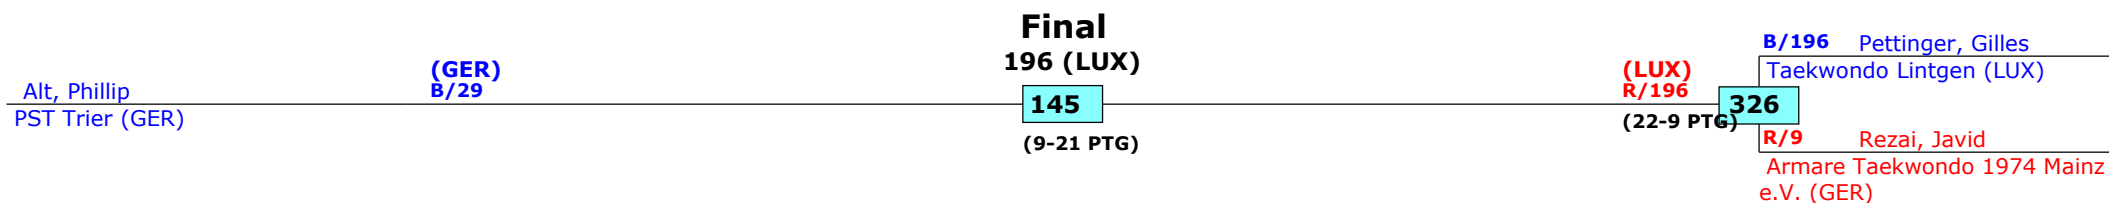

# Saarland Open Kampf 2016

Lebach, Germany

11.06.2016

Jugend B Male LK2 -44 (Jugend B -44 Kg)

Active competitors: 3

Competition date: 11.06.2016

Result legend:  
(WDR) Withdrawal (PUN) Punishment  
(DSQ) Disqualified (SDP) Sudden death  
(RSC) Ref. stop contest (PTG) Points win (gap)  
(SUP) Superiority (PTF) Points win (normal)