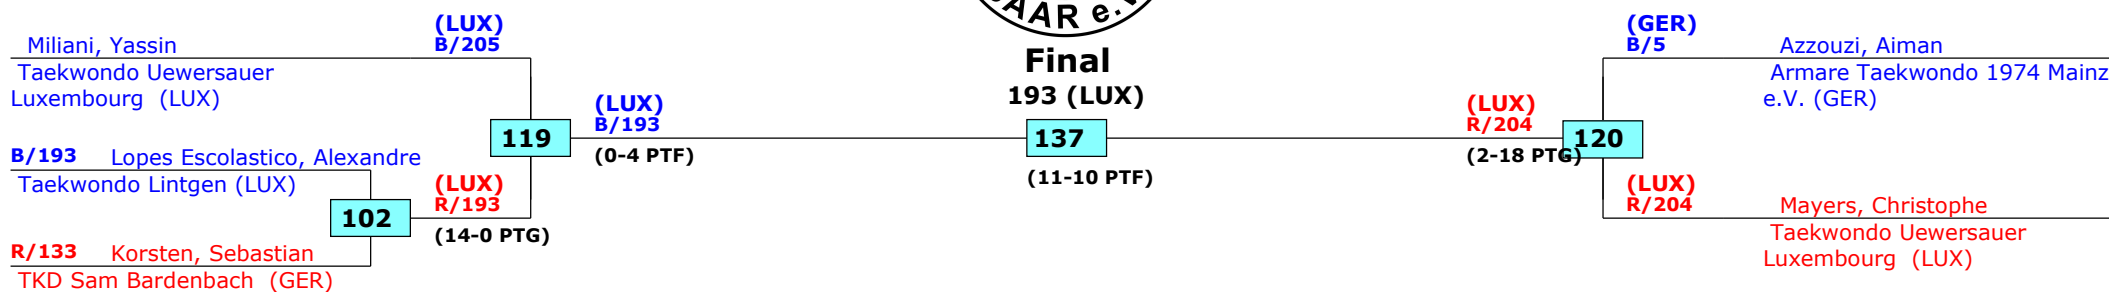

# Saarland Open Kampf 2016

Lebach, Germany

11.06.2016

Jugend C Male LK2 -32 (Jugend C -32 Kg)

Active competitors: 5

Competition date: 11.06.2016

Result legend: (PUN) Punishment  
(WDR) Withdrawal (SDP) Sudden death  
(DSQ) Disqualified (PTG) Points win (gap)  
(RSC) Ref. stop contest (PTF) Points win (normal)  
(SUP) Superiority