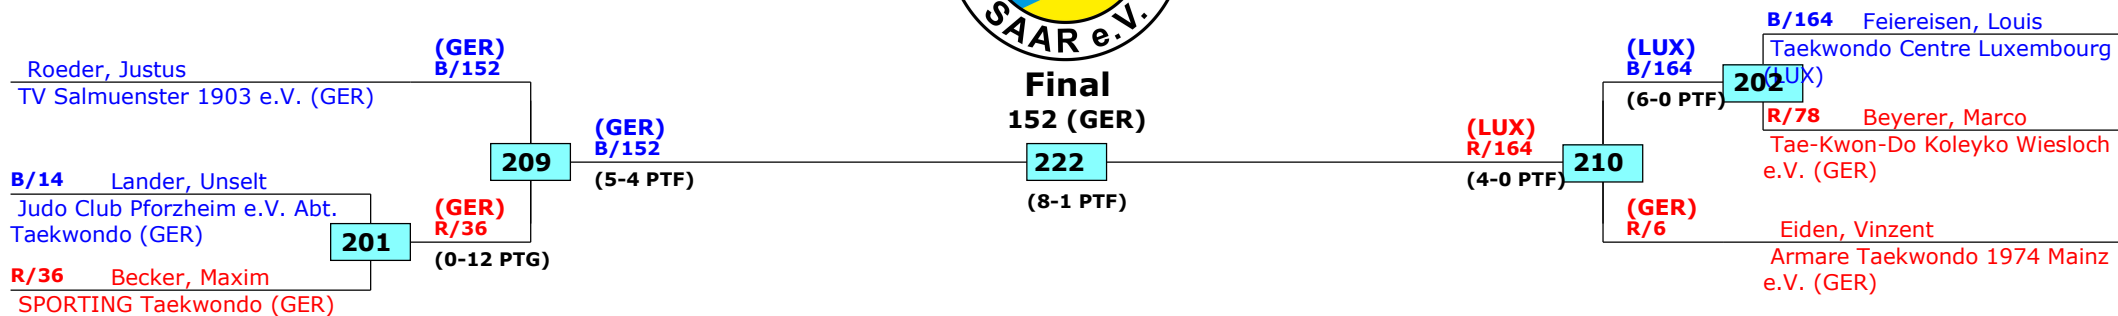

# Saarland Open Kampf 2016

Lebach, Germany

11.06.2016

Jugend B Male LK1 -36 (Jugend B -36 Kg)

Active competitors: 6

Competition date: 11.06.2016

Result legend: (PUN) Punishment  
(WDR) Withdrawal (SDP) Sudden death  
(DSQ) Disqualified (PTG) Points win (gap)  
(RSC) Ref. stop contest (PTF) Points win (normal)  
(SUP) Superiority