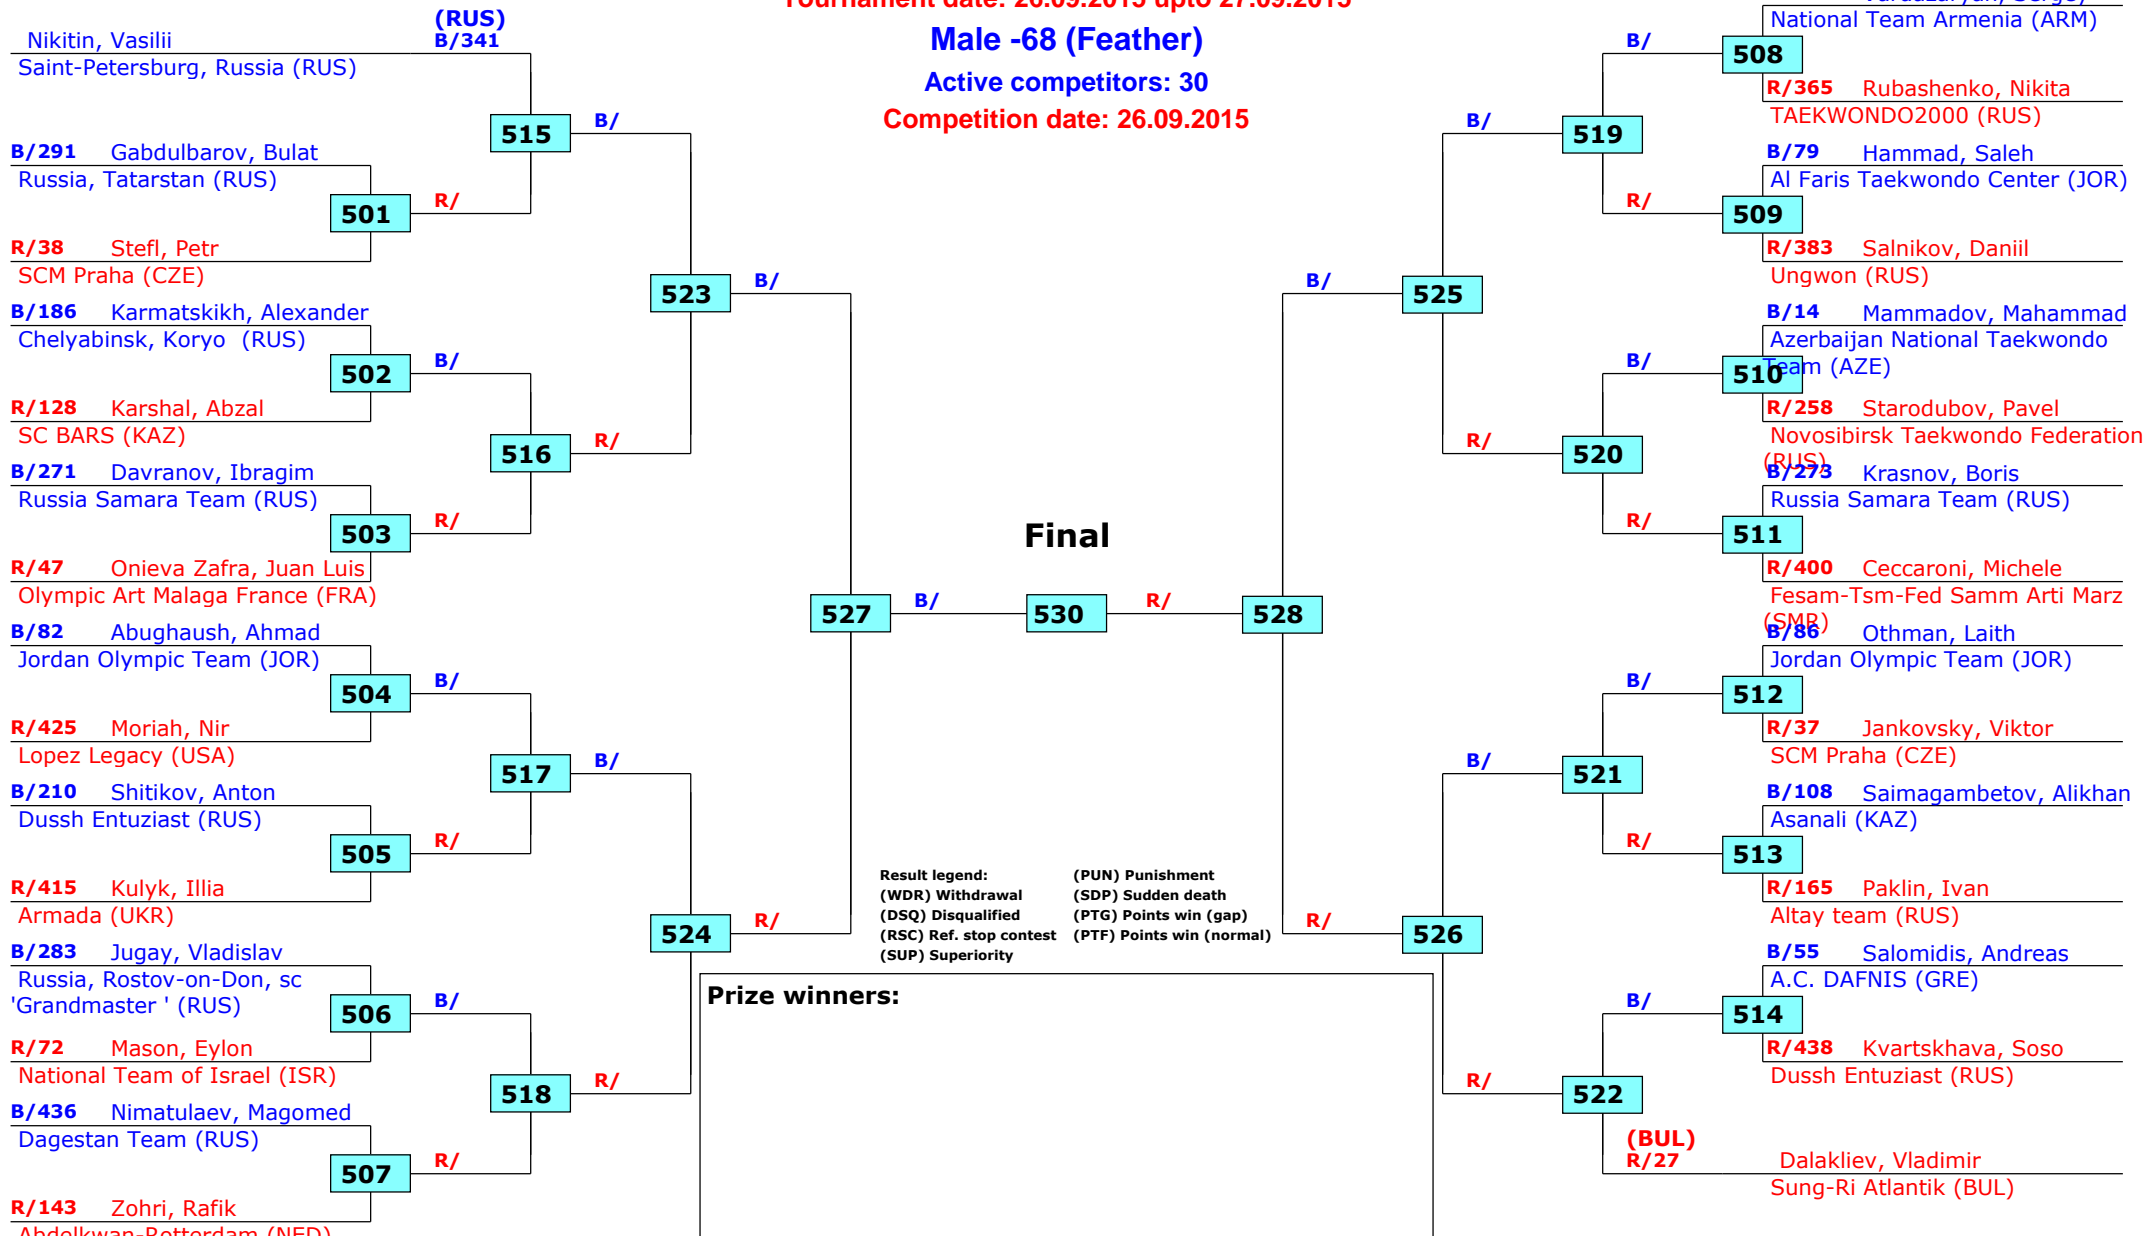

# Russian Open 2015

Moscow, Russia

Tournament date: 26.09.2015 upto 27.09.2015

Male -68 (Feather)

Active competitors: 30

Competition date: 26.09.2015

# Russian Open 2015

Moscow, Russia

Tournament date: 26.09.2015 upto 27.09.2015

Male -80 (Welter)

Active competitors: 27

Competition date: 26.09.2015