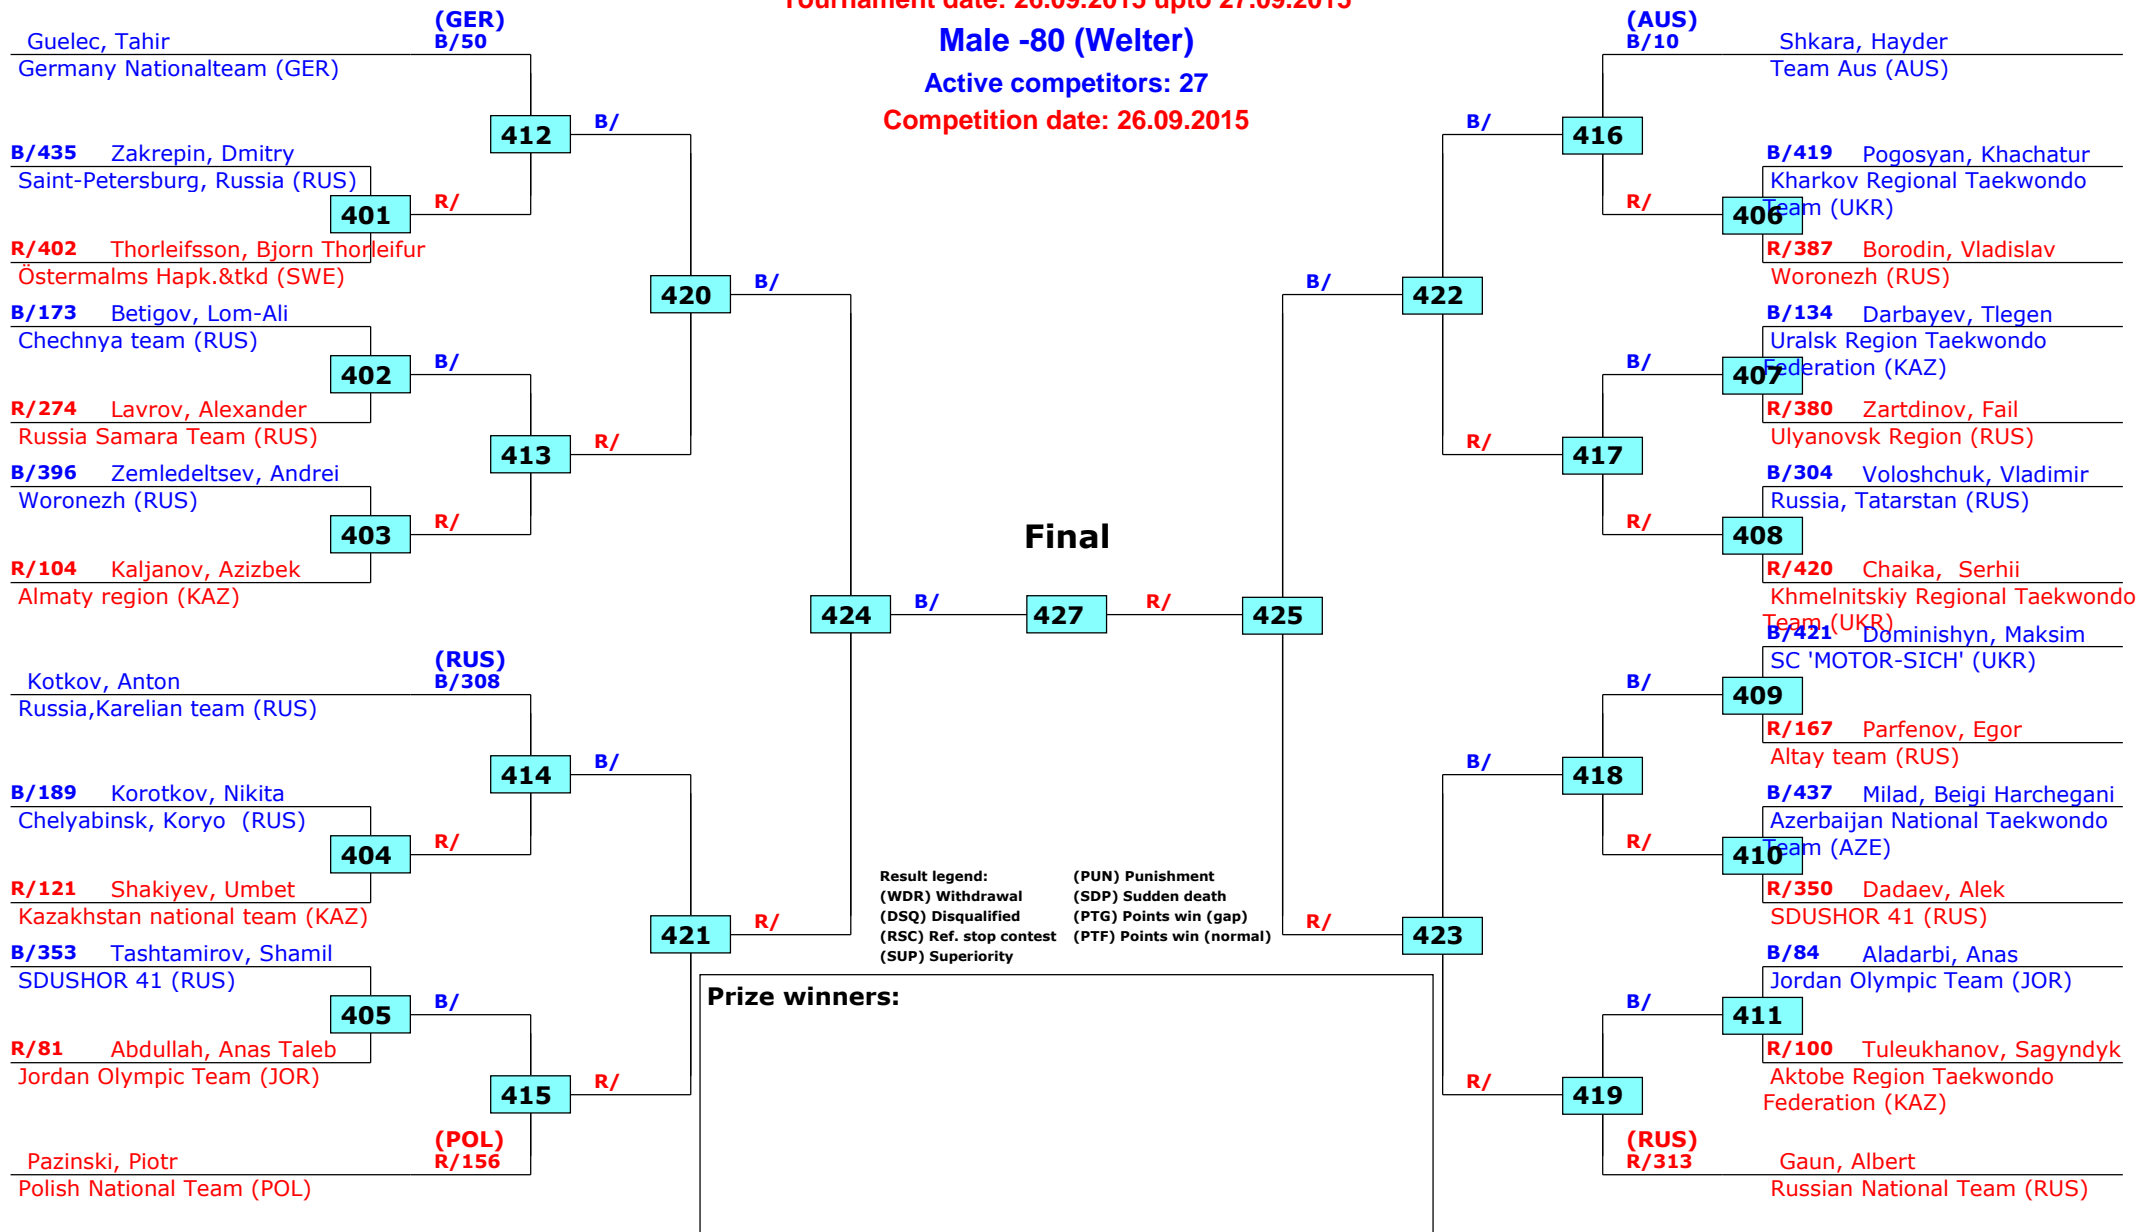

# Russian Open 2015

Moscow, Russia

Tournament date: 26.09.2015 upto 27.09.2015

Male -68 (Feather)

Active competitors: 30

Competition date: 26.09.2015

# Russian Open 2015

Moscow, Russia

Tournament date: 26.09.2015 upto 27.09.2015

Male -80 (Welter)

Active competitors: 27

Competition date: 26.09.2015

# Russian Open 2015

Moscow, Russia

Tournament date: 26.09.2015 upto 27.09.2015

Male +87 (Heavy)

Active competitors: 15

Competition date: 26.09.2015

Result legend: (PUN) Punishment  
 (WDR) Withdrawal (SDP) Sudden death  
 (DSQ) Disqualified (PTG) Points win (gap)  
 (RSC) Ref. stop contest (PTF) Points win (normal)  
 (SUP) Superiority