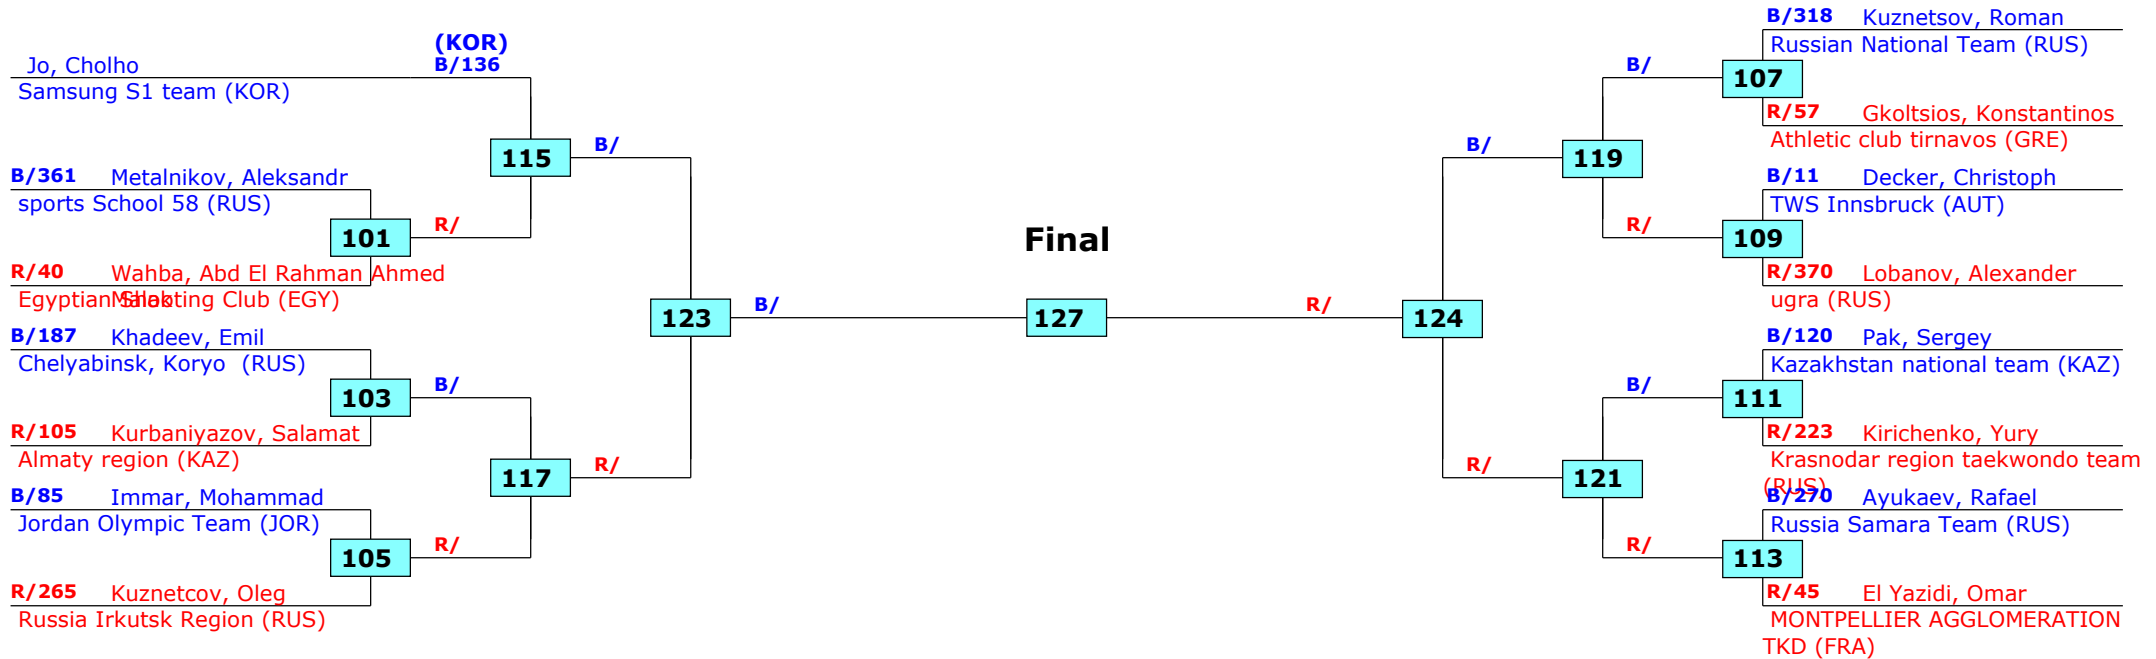

# Russian Open 2015

Moscow, Russia

Tournament date: 26.09.2015 upto 27.09.2015

Male -80 (Welter)

Active competitors: 27

Competition date: 26.09.2015

# Russian Open 2015

Moscow, Russia

Tournament date: 26.09.2015 upto 27.09.2015

Male +87 (Heavy)

Active competitors: 15

Competition date: 26.09.2015

Result legend: (PUN) Punishment  
 (WDR) Withdrawal (SDP) Sudden death  
 (DSQ) Disqualified (PTG) Points win (gap)  
 (RSC) Ref. stop contest (PTF) Points win (normal)  
 (SUP) Superiority

# Russian Open 2015

Moscow, Russia

Tournament date: 26.09.2015 upto 27.09.2015

Female -49 (Fly)

Active competitors: 17

Competition date: 26.09.2015