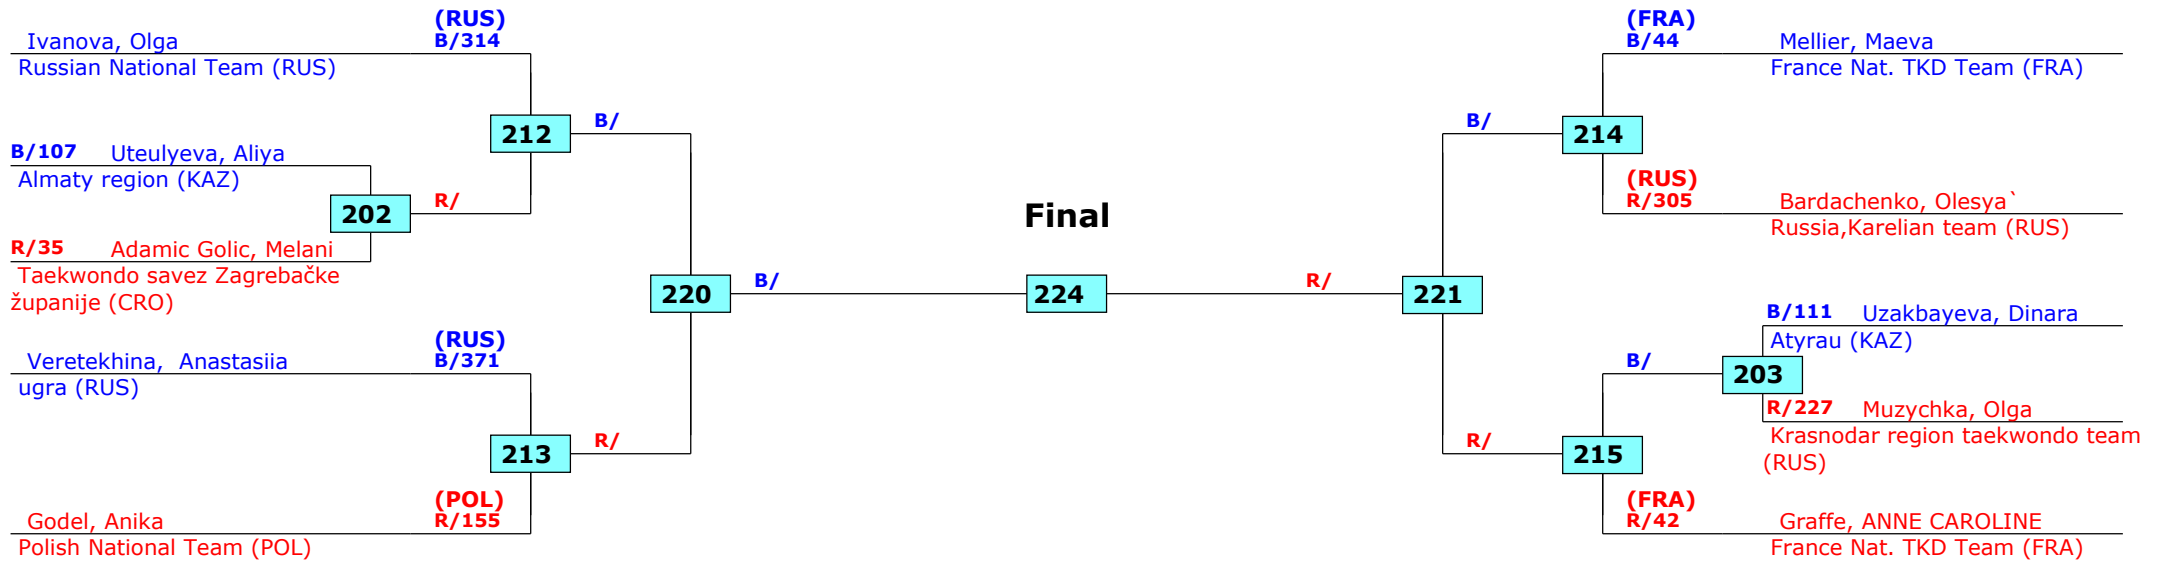

## Female -57 (Feather)

Active competitors: 20

Competition date: 26.09.2015

# Russian Open 2015

Moscow, Russia

Tournament date: 26.09.2015 upto 27.09.2015

Female -67 (Welter)

Active competitors: 15

Competition date: 26.09.2015

Result legend: (PUN) Punishment  
(WDR) Withdrawal (SDP) Sudden death  
(DSQ) Disqualified (PTG) Points win (gap)  
(RSC) Ref. stop contest (PTF) Points win (normal)  
(SUP) Superiority

# Russian Open 2015

Moscow, Russia

Tournament date: 26.09.2015 upto 27.09.2015

Female +73 (Heavy)

Active competitors: 10

Competition date: 26.09.2015

Result legend: (PUN) Punishment  
(WDR) Withdrawal (SDP) Sudden death  
(DSQ) Disqualified (PTG) Points win (gap)  
(RSC) Ref. stop contest (PTF) Points win (normal)  
(SUP) Superiority

**Prize winners:**