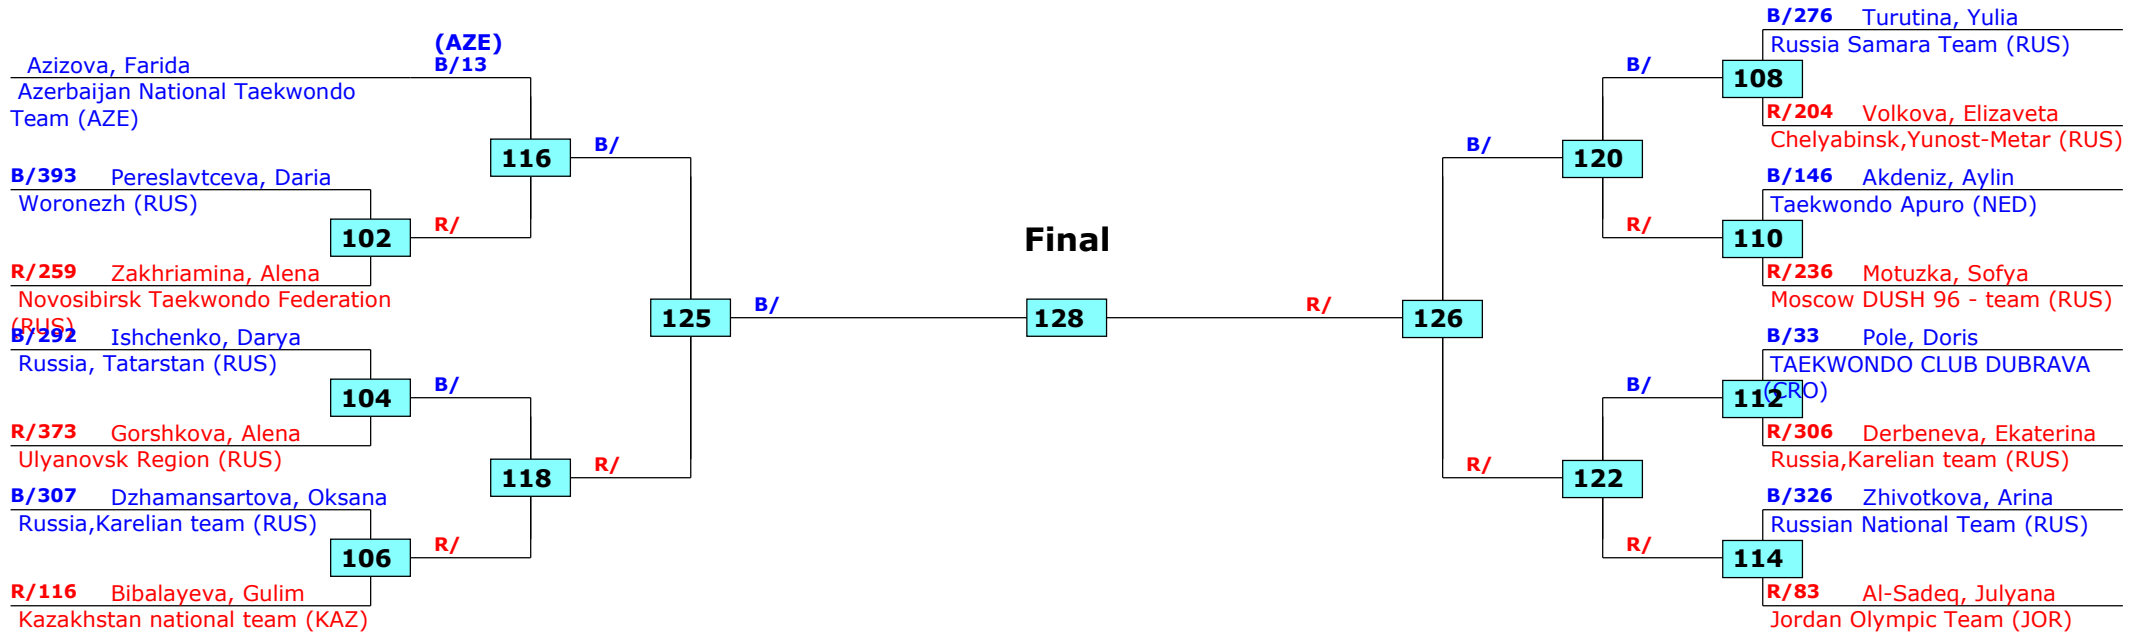

# Russian Open 2015

Moscow, Russia

Tournament date: 26.09.2015 upto 27.09.2015

## Female -57 (Feather)

Active competitors: 20

Competition date: 26.09.2015

# Russian Open 2015

Moscow, Russia

Tournament date: 26.09.2015 upto 27.09.2015

Female -67 (Welter)

Active competitors: 15

Competition date: 26.09.2015

Result legend: (PUN) Punishment  
(WDR) Withdrawal (SDP) Sudden death  
(DSQ) Disqualified (PTG) Points win (gap)  
(RSC) Ref. stop contest (PTF) Points win (normal)  
(SUP) Superiority

# Russian Open 2015

Moscow, Russia

Tournament date: 26.09.2015 upto 27.09.2015

Female +73 (Heavy)

Active competitors: 10

Competition date: 26.09.2015

Result legend: (PUN) Punishment  
(WDR) Withdrawal (SDP) Sudden death  
(DSQ) Disqualified (PTG) Points win (gap)  
(RSC) Ref. stop contest (PTF) Points win (normal)  
(SUP) Superiority