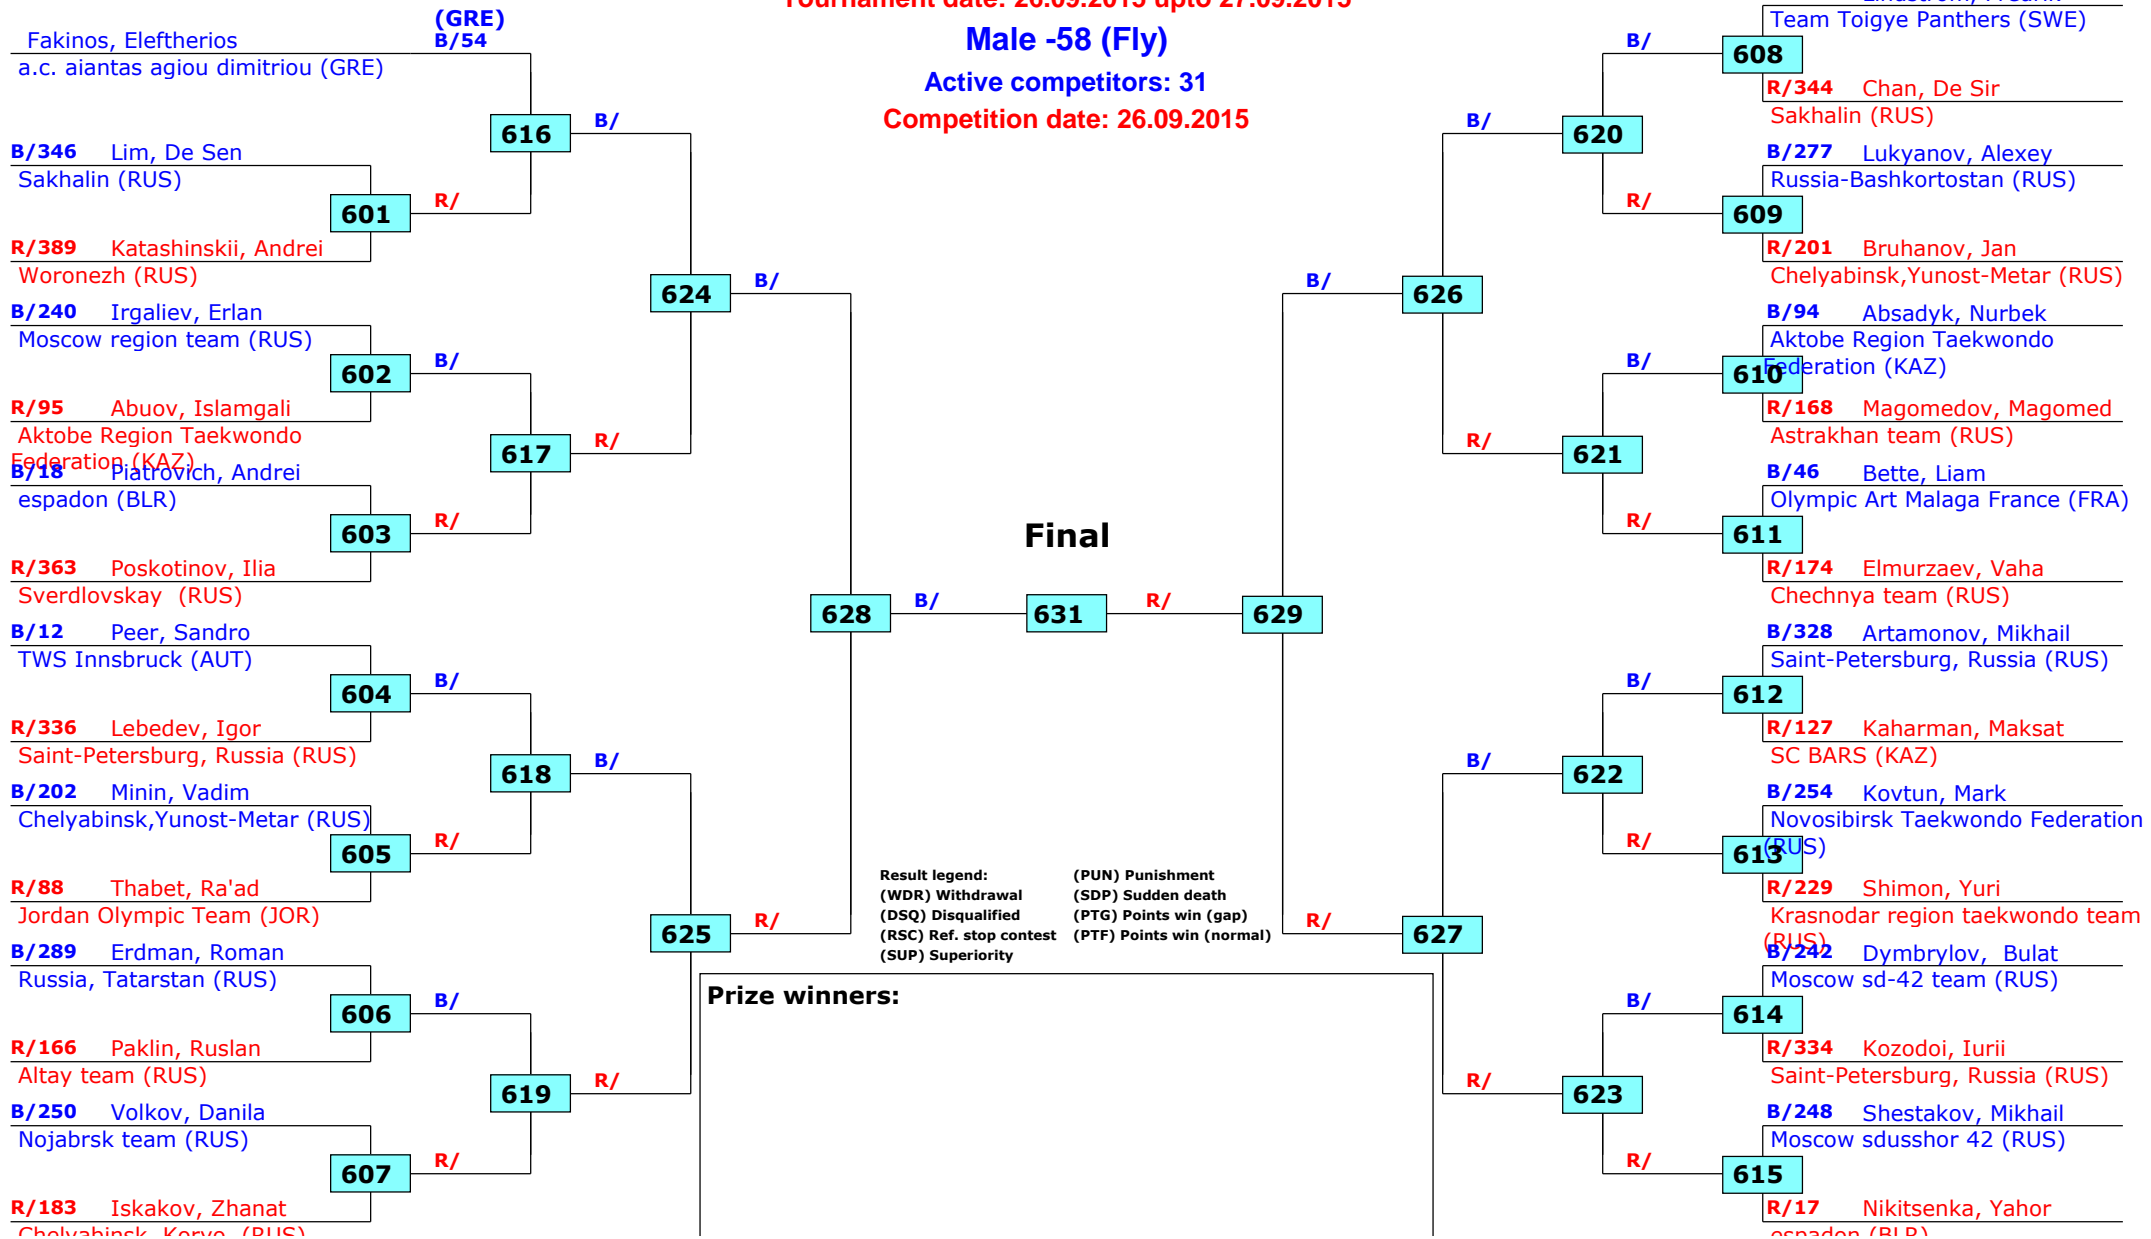

# Russian Open 2015

Moscow, Russia

Tournament date: 26.09.2015 upto 27.09.2015

Male -58 (Fly)

Active competitors: 31

Competition date: 26.09.2015

# Russian Open 2015

Moscow, Russia

Tournament date: 26.09.2015 upto 27.09.2015

Male -68 (Feather)

Active competitors: 30

Competition date: 26.09.2015

# Russian Open 2015

Moscow, Russia

Tournament date: 26.09.2015 upto 27.09.2015

Male -80 (Welter)

Active competitors: 27

Competition date: 26.09.2015