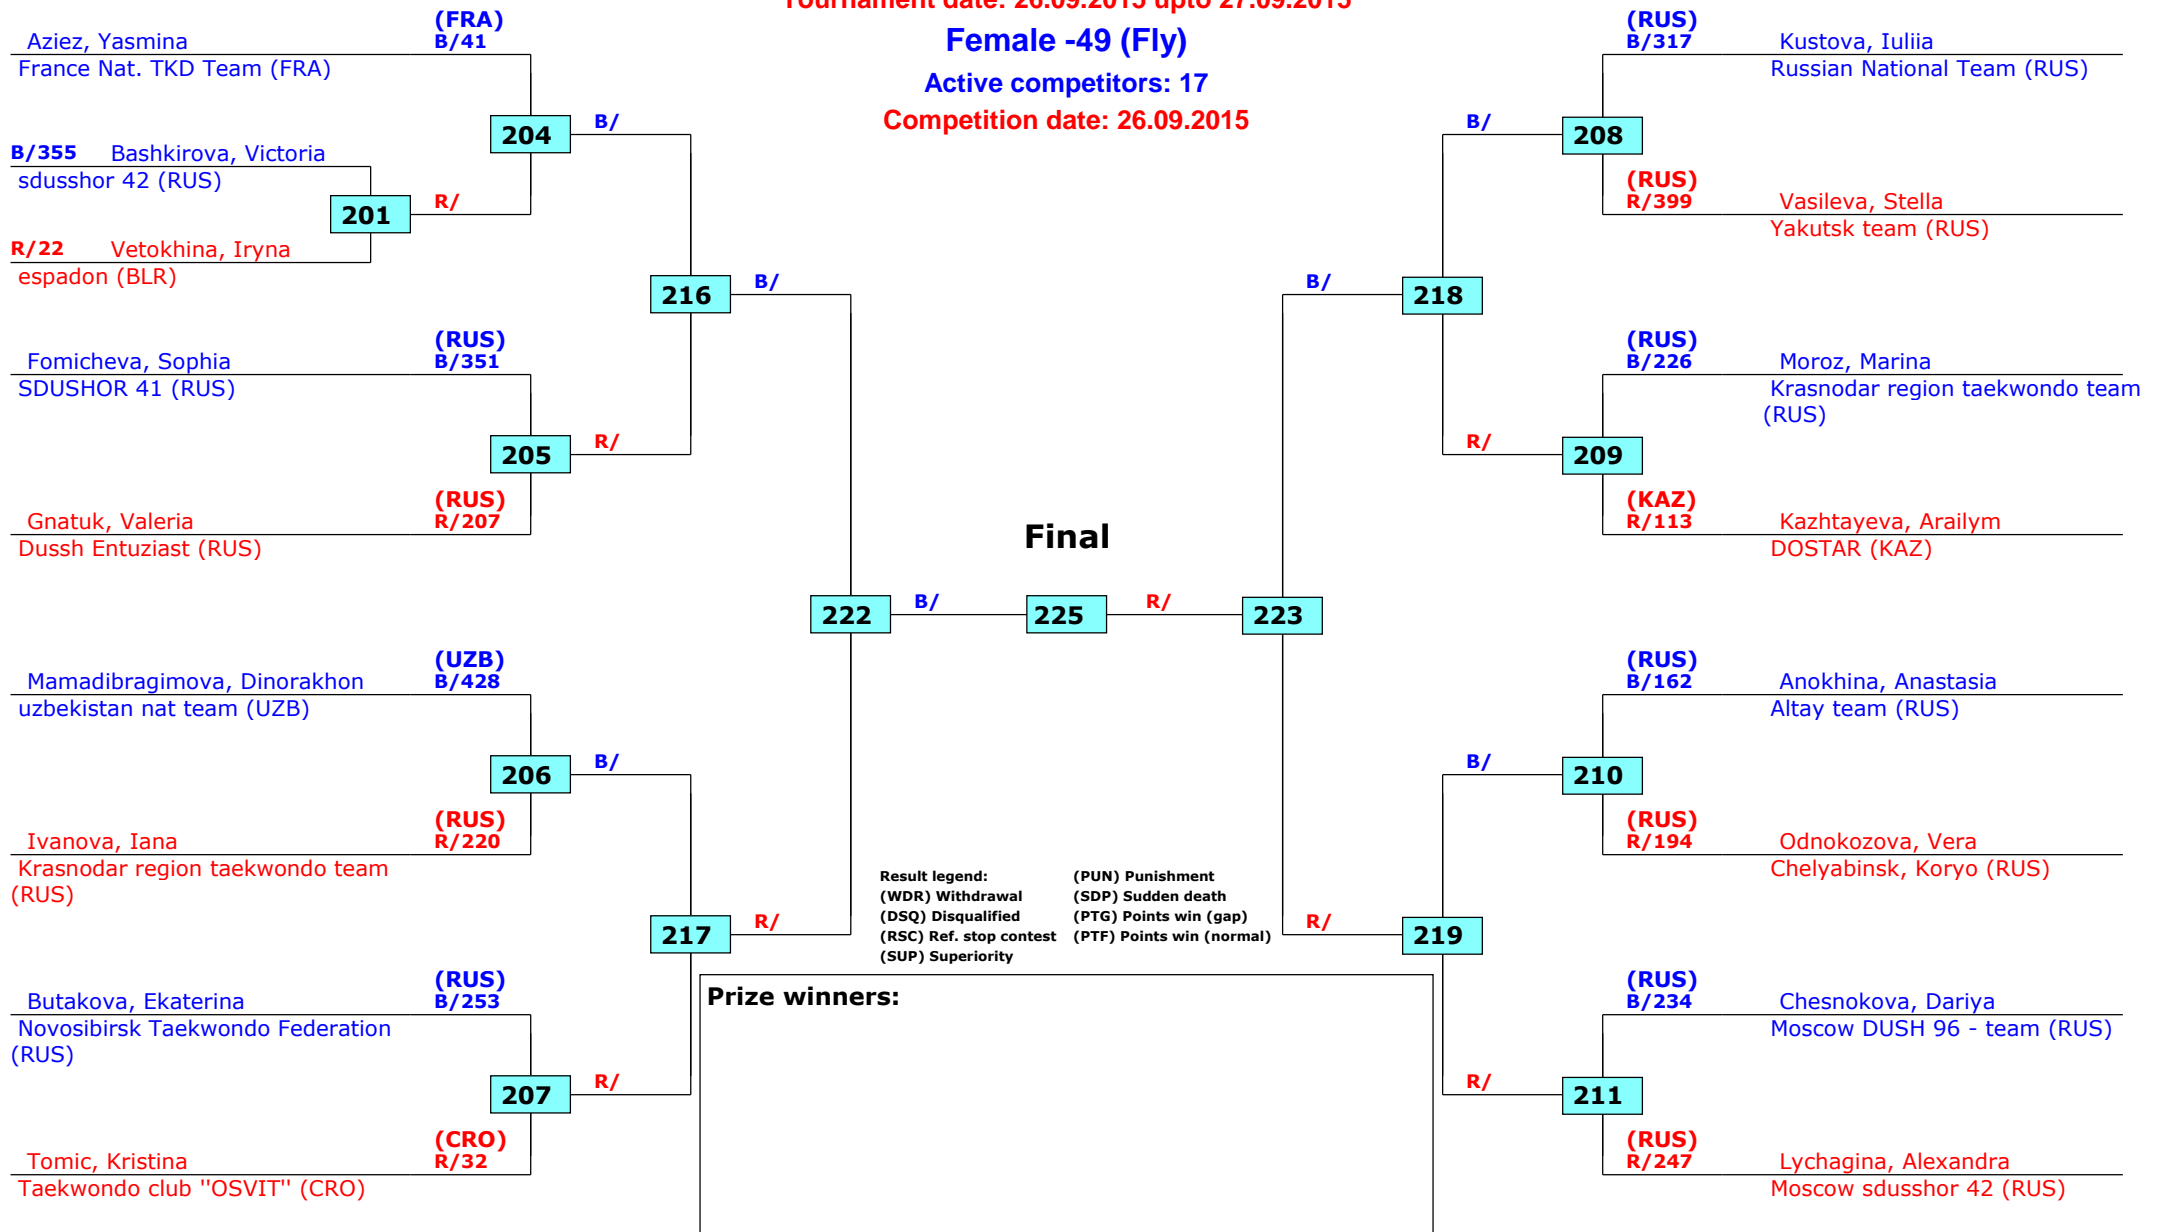

# Russian Open 2015

Moscow, Russia

Tournament date: 26.09.2015 upto 27.09.2015

Female -49 (Fly)

Active competitors: 17

Competition date: 26.09.2015

# Russian Open 2015

Moscow, Russia

Tournament date: 26.09.2015 upto 27.09.2015

## Female -57 (Feather)

Active competitors: 20

Competition date: 26.09.2015