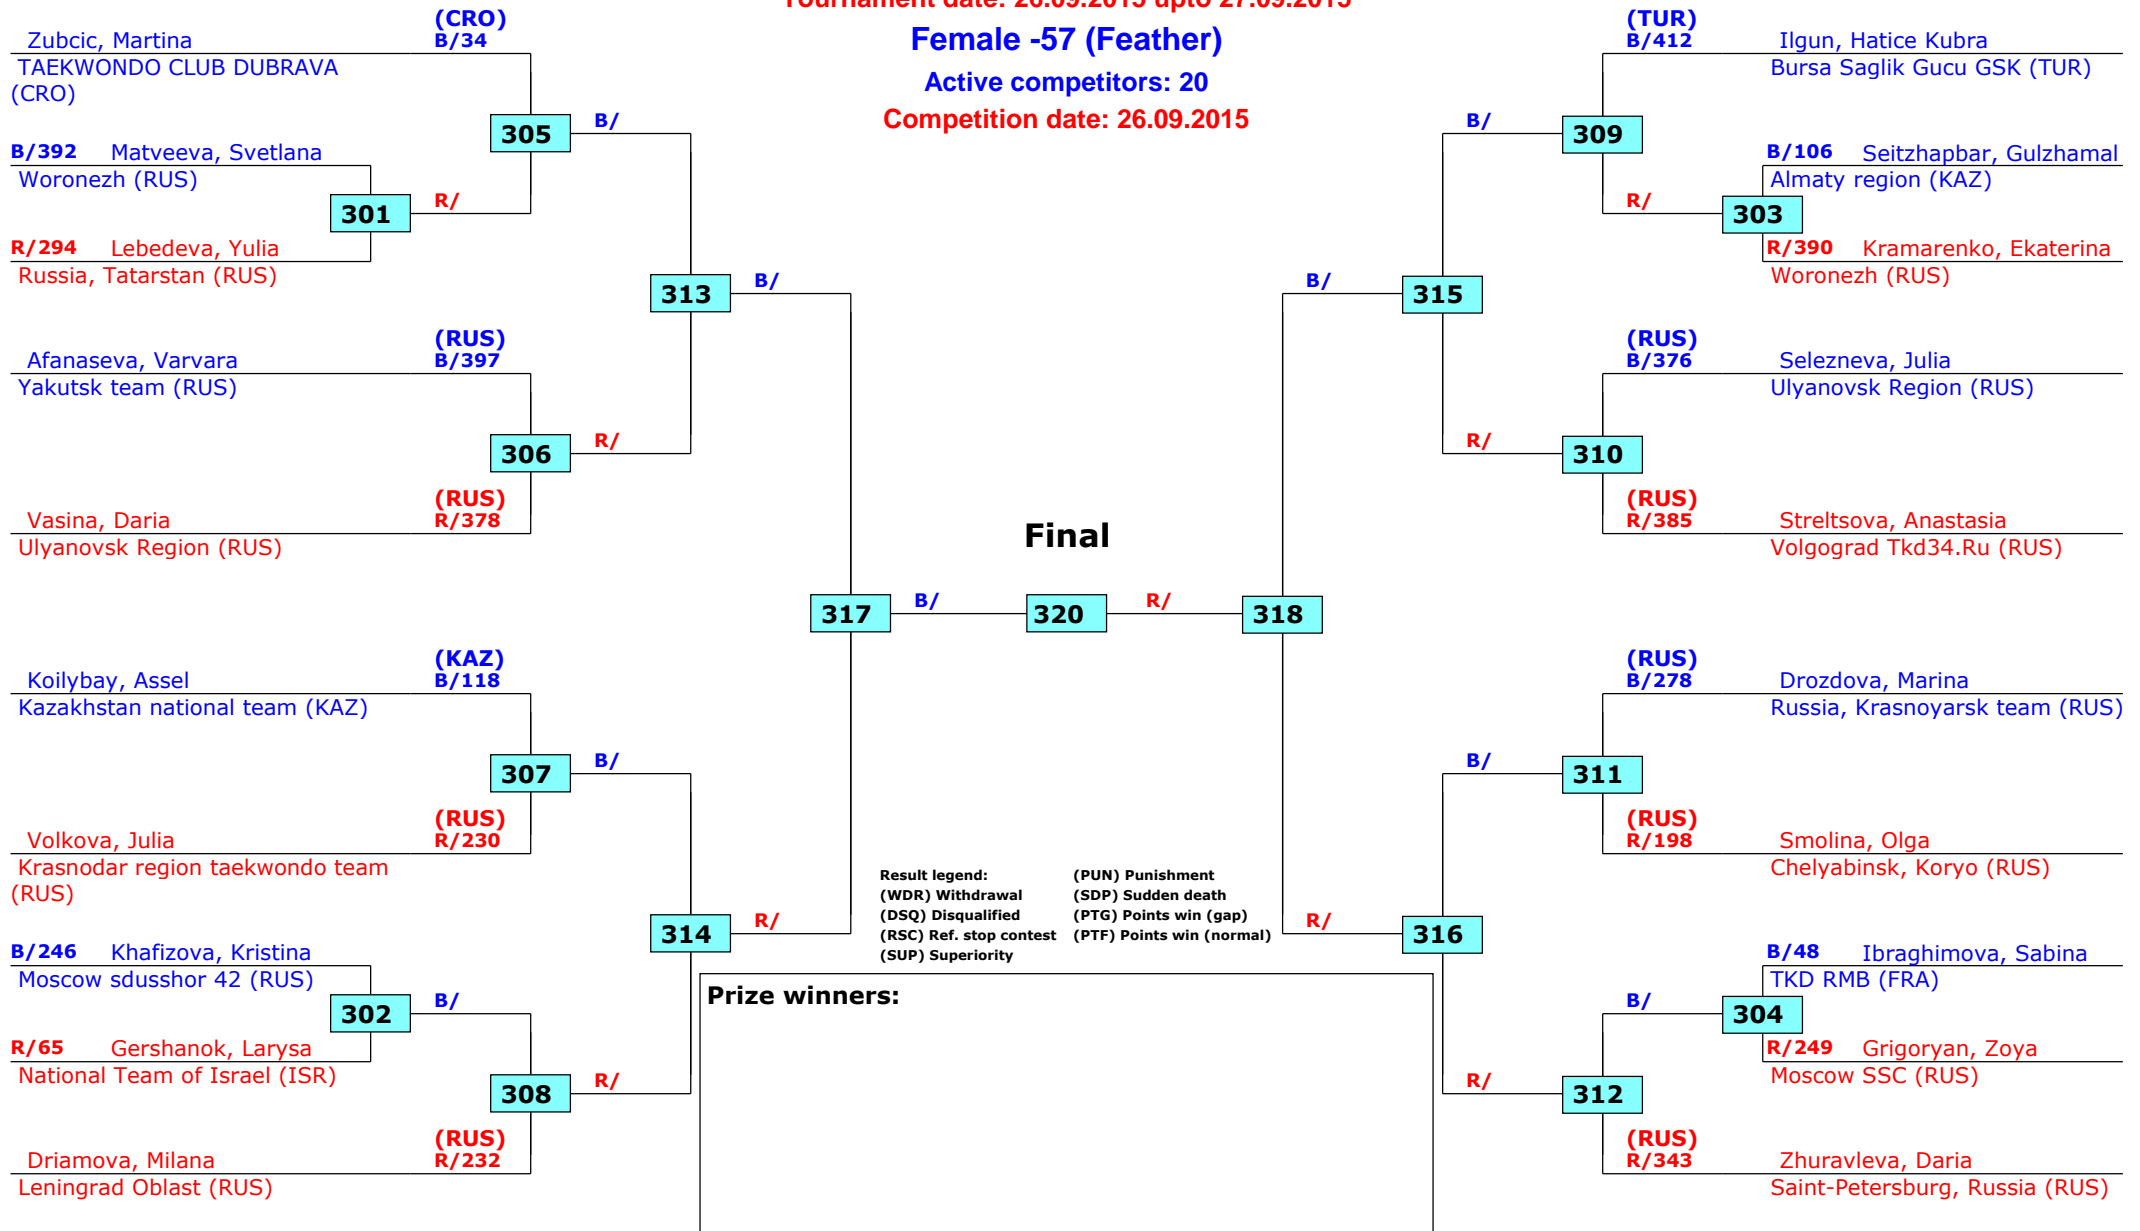

# Russian Open 2015

Moscow, Russia

Tournament date: 26.09.2015 upto 27.09.2015

Female -49 (Fly)

Active competitors: 17

Competition date: 26.09.2015

# Russian Open 2015

Moscow, Russia

Tournament date: 26.09.2015 upto 27.09.2015

## Female -57 (Feather)

Active competitors: 20

Competition date: 26.09.2015

# Russian Open 2015

Moscow, Russia

Tournament date: 26.09.2015 upto 27.09.2015

Female -67 (Welter)

Active competitors: 15

Competition date: 26.09.2015

Result legend: (PUN) Punishment  
(WDR) Withdrawal (SDP) Sudden death  
(DSQ) Disqualified (PTG) Points win (gap)  
(RSC) Ref. stop contest (PTF) Points win (normal)  
(SUP) Superiority