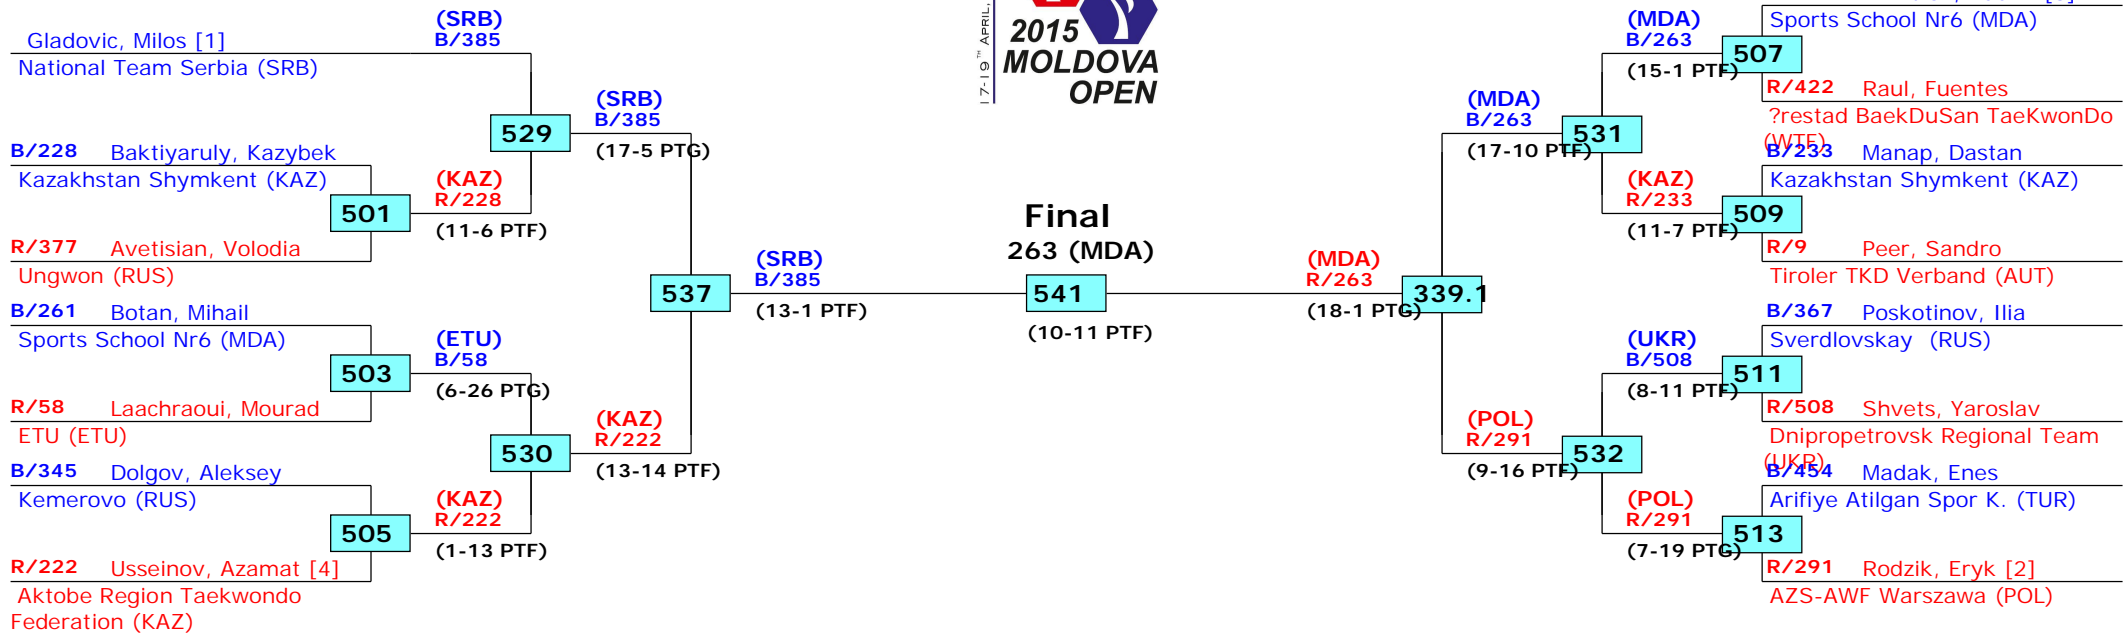

Prize winners:

1 Saridogan, Fatma, TUR (463)
 2 Yangin, Hatice Kubra, TUR (478)
 3 Craen, Indra, ETU (63)
 3 Barnes, Georgia, GBR (582)

1st rnd

QF

SF

Final

SF

QF

1st rnd

2nd Moldova Open 2015 - G1

Tournament date: 17-4-2015 upto 19-4-2015

Seniors Male A -58 (Fly)

Active competitors: 15

Competition date: 18-4-2015

Result legend:
 (WDR) Withdrawal (PUN) Punishment
 (DSQ) Disqualified (SDP) Sudden death
 (RSC) Ref. stop contest (PTG) Points win (gap)
 (SUP) Superiority (PTF) Points win (normal)

Prize winners:

- 1 Dimitrov, Vadim, MDA (263)
- 2 Gladovic, Milos, SRB (385)
- 3 Rodzik, Eryk, POL (291)
- 3 Usseinov, Azamat, KAZ (222)

1st rnd

QF

SF

Final

SF

QF

1st rnd

2nd Moldova Open 2015 - G1

Tournament date: 17-4-2015 upto 19-4-2015

Seniors Male A -68 (Feather)

Active competitors: 29

Competition date: 18-4-2015