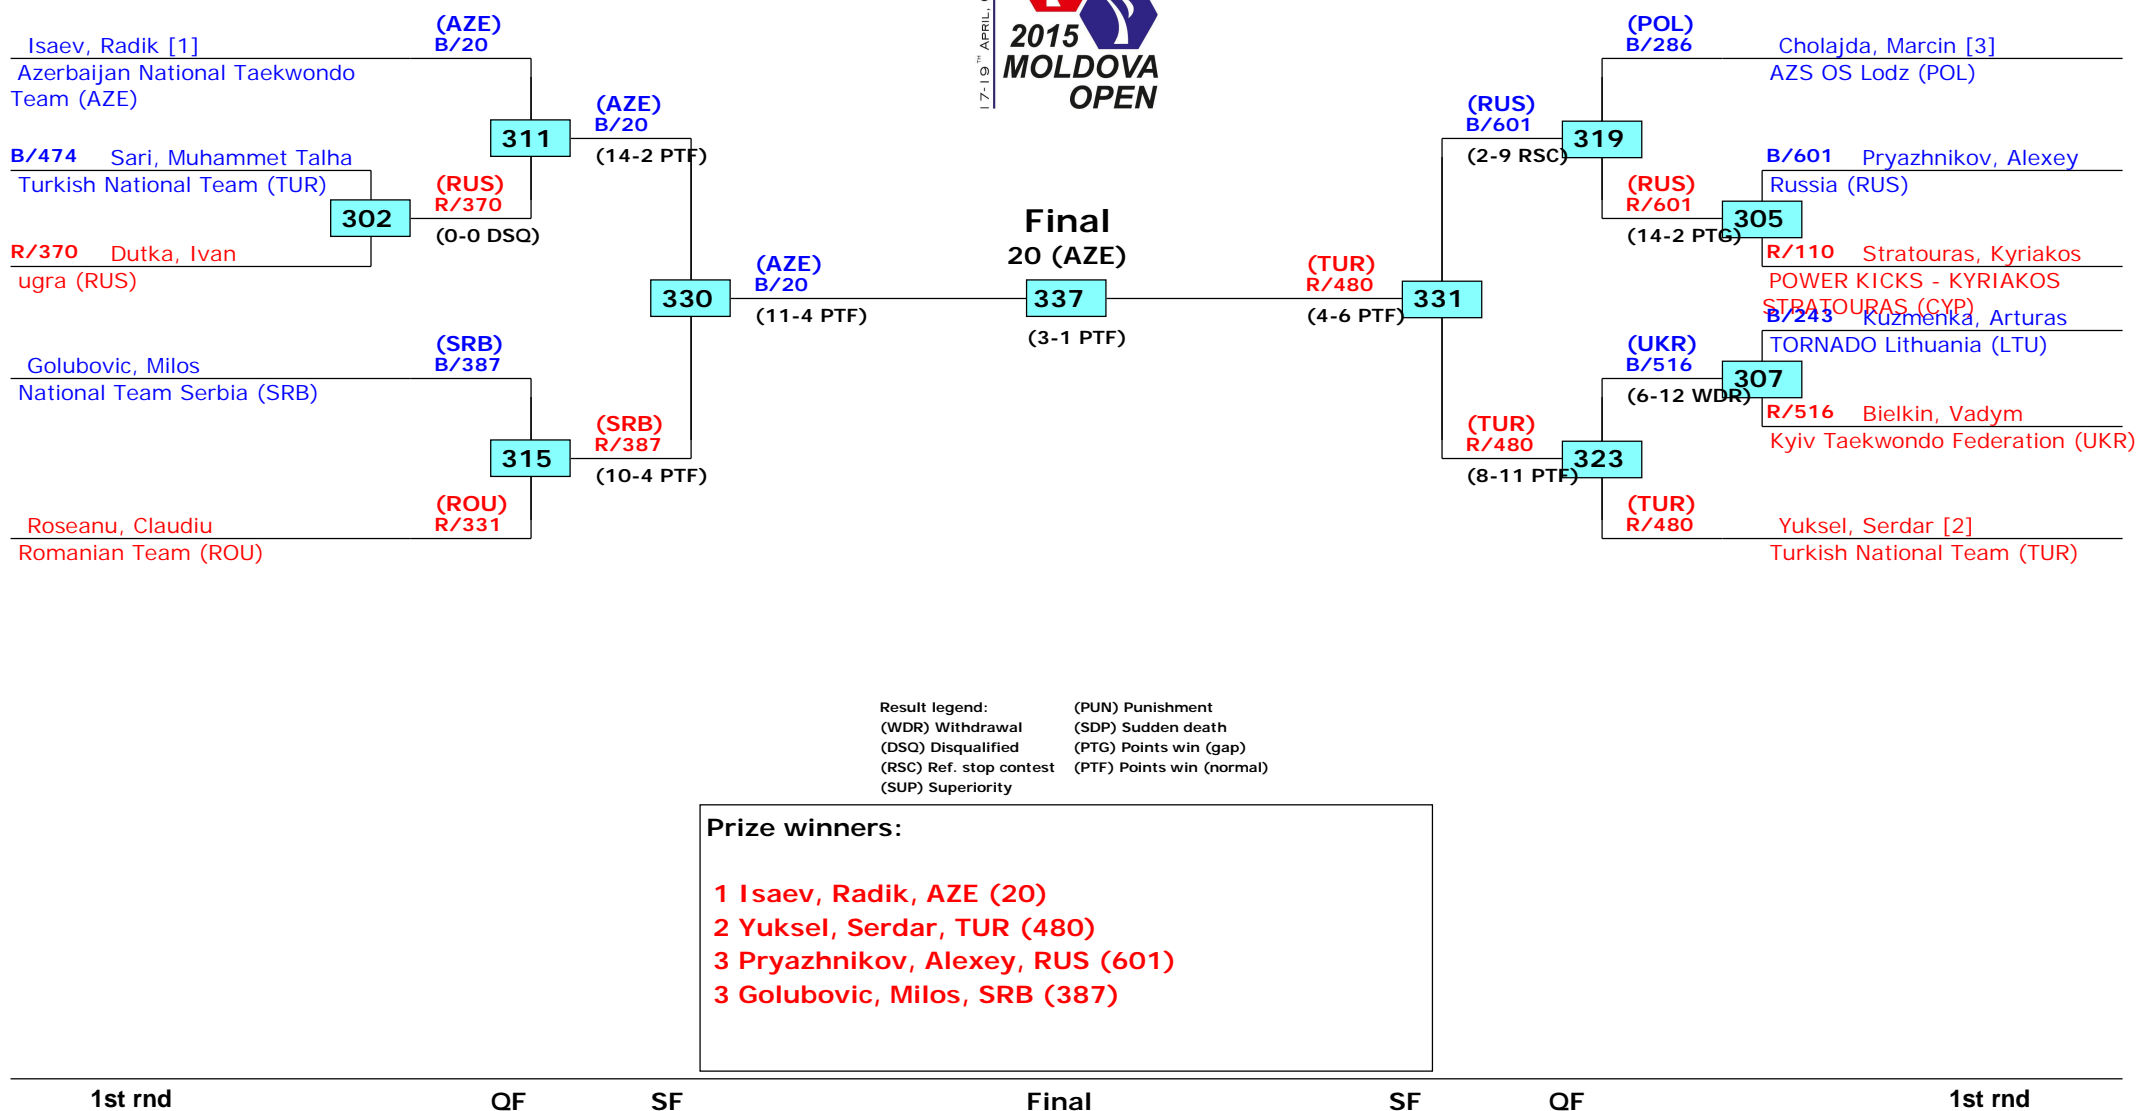

2nd Moldova Open 2015 - G1

Tournament date: 17-4-2015 upto 19-4-2015

Seniors Male A -87 (Middle)

Active competitors: 11

Competition date: 18-4-2015