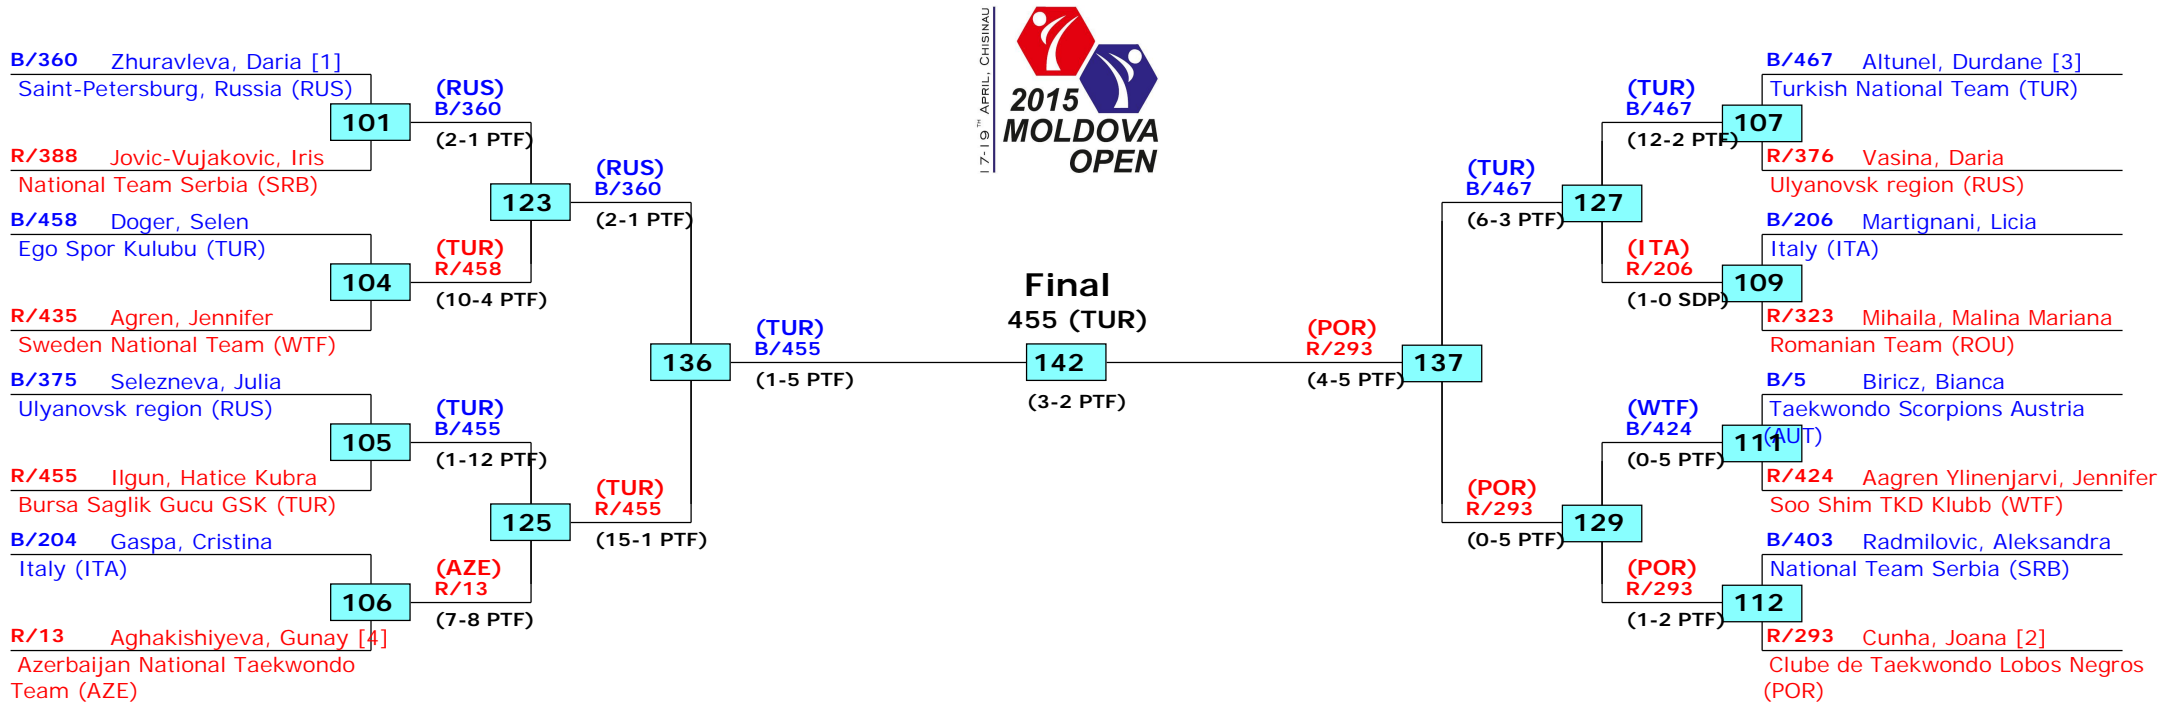

2nd Moldova Open 2015 - G1

Tournament date: 17-4-2015 upto 19-4-2015

Seniors Male A -80 (Welter)

Active competitors: 18

Competition date: 18-4-2015

2nd Moldova Open 2015 - G1

Tournament date: 17-4-2015 upto 19-4-2015

Seniors Female A -49 (Fly)

Active competitors: 11

Competition date: 18-4-2015

2nd Moldova Open 2015 - G1

Tournament date: 17-4-2015 upto 19-4-2015

Seniors Female A -57 (Feather)

Active competitors: 16

Competition date: 18-4-2015

Result legend:
 (WDR) Withdrawal (PUN) Punishment
 (DSQ) Disqualified (SDP) Sudden death
 (RSC) Ref. stop contest (PTG) Points win (gap)
 (SUP) Superiority (PTF) Points win (normal)

Prize winners:

- 1 Ilgun, Hatice Kubra, TUR (455)
- 2 Cunha, Joana, POR (293)
- 3 Altunel, Durdane, TUR (467)
- 3 Zhuravleva, Daria, RUS (360)

1st rnd

QF

SF

Final

SF

QF

1st rnd

2nd Moldova Open 2015 - G1