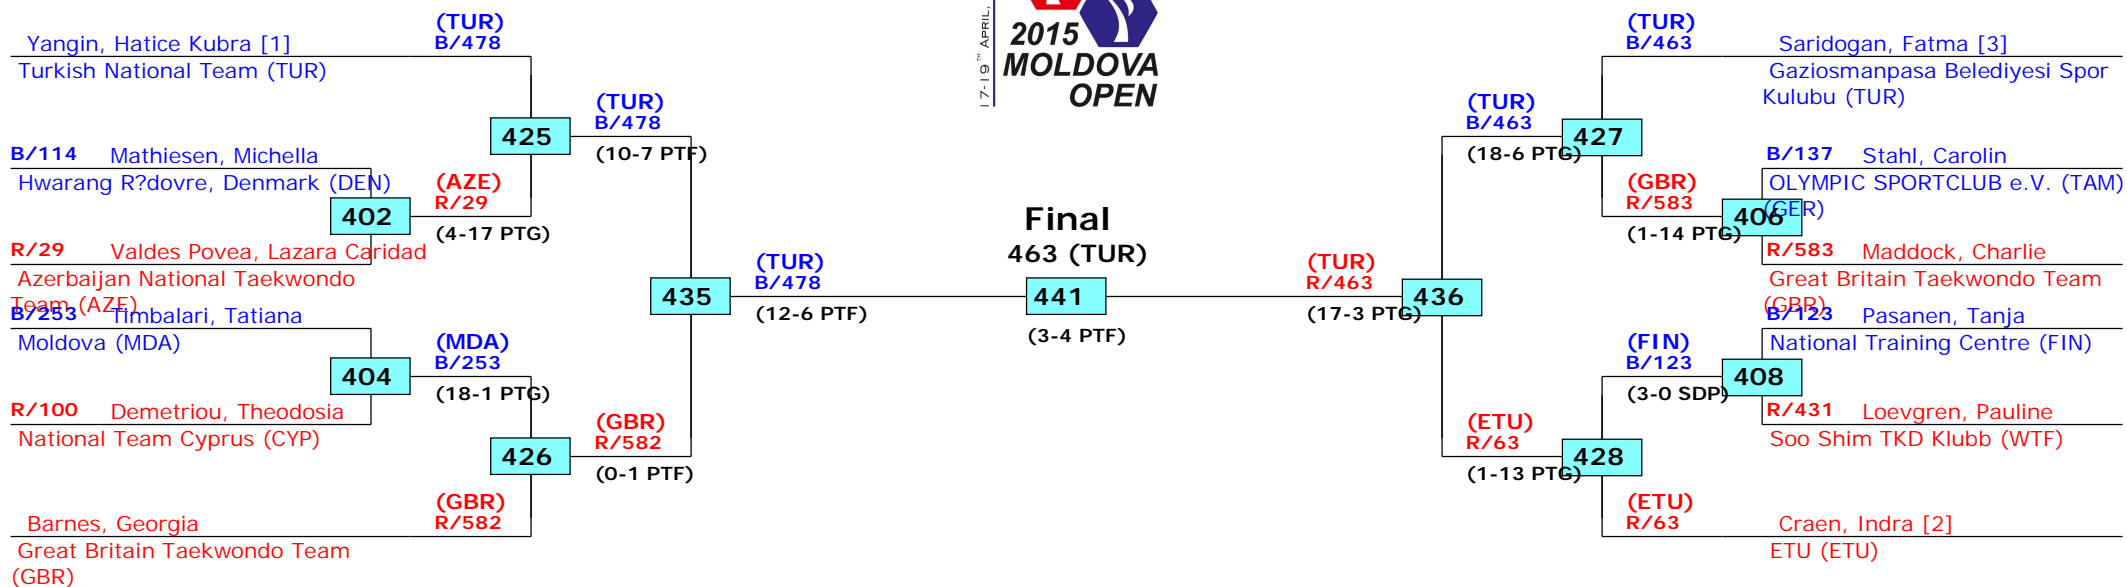

Prize winners:

- 1 Kouttouki, Kyriaki, CYP (96)
- 2 Iloglu, Sumeyye, TUR (464)
- 3 Ginevra, Graf, ITA (593)
- 3 Zrihen, Michal, ISR (181)

QF

SF

Final

SF

QF

2nd Moldova Open 2015 - G1

Tournament date: 17-4-2015 upto 19-4-2015

Seniors Female A -53 (Bantam)

Active competitors: 12

Competition date: 18-4-2015

Result legend:
 (WDR) Withdrawal (PUN) Punishment
 (DSQ) Disqualified (SDP) Sudden death
 (RSC) Ref. stop contest (PTG) Points win (gap)
 (SUP) Superiority (PTF) Points win (normal)