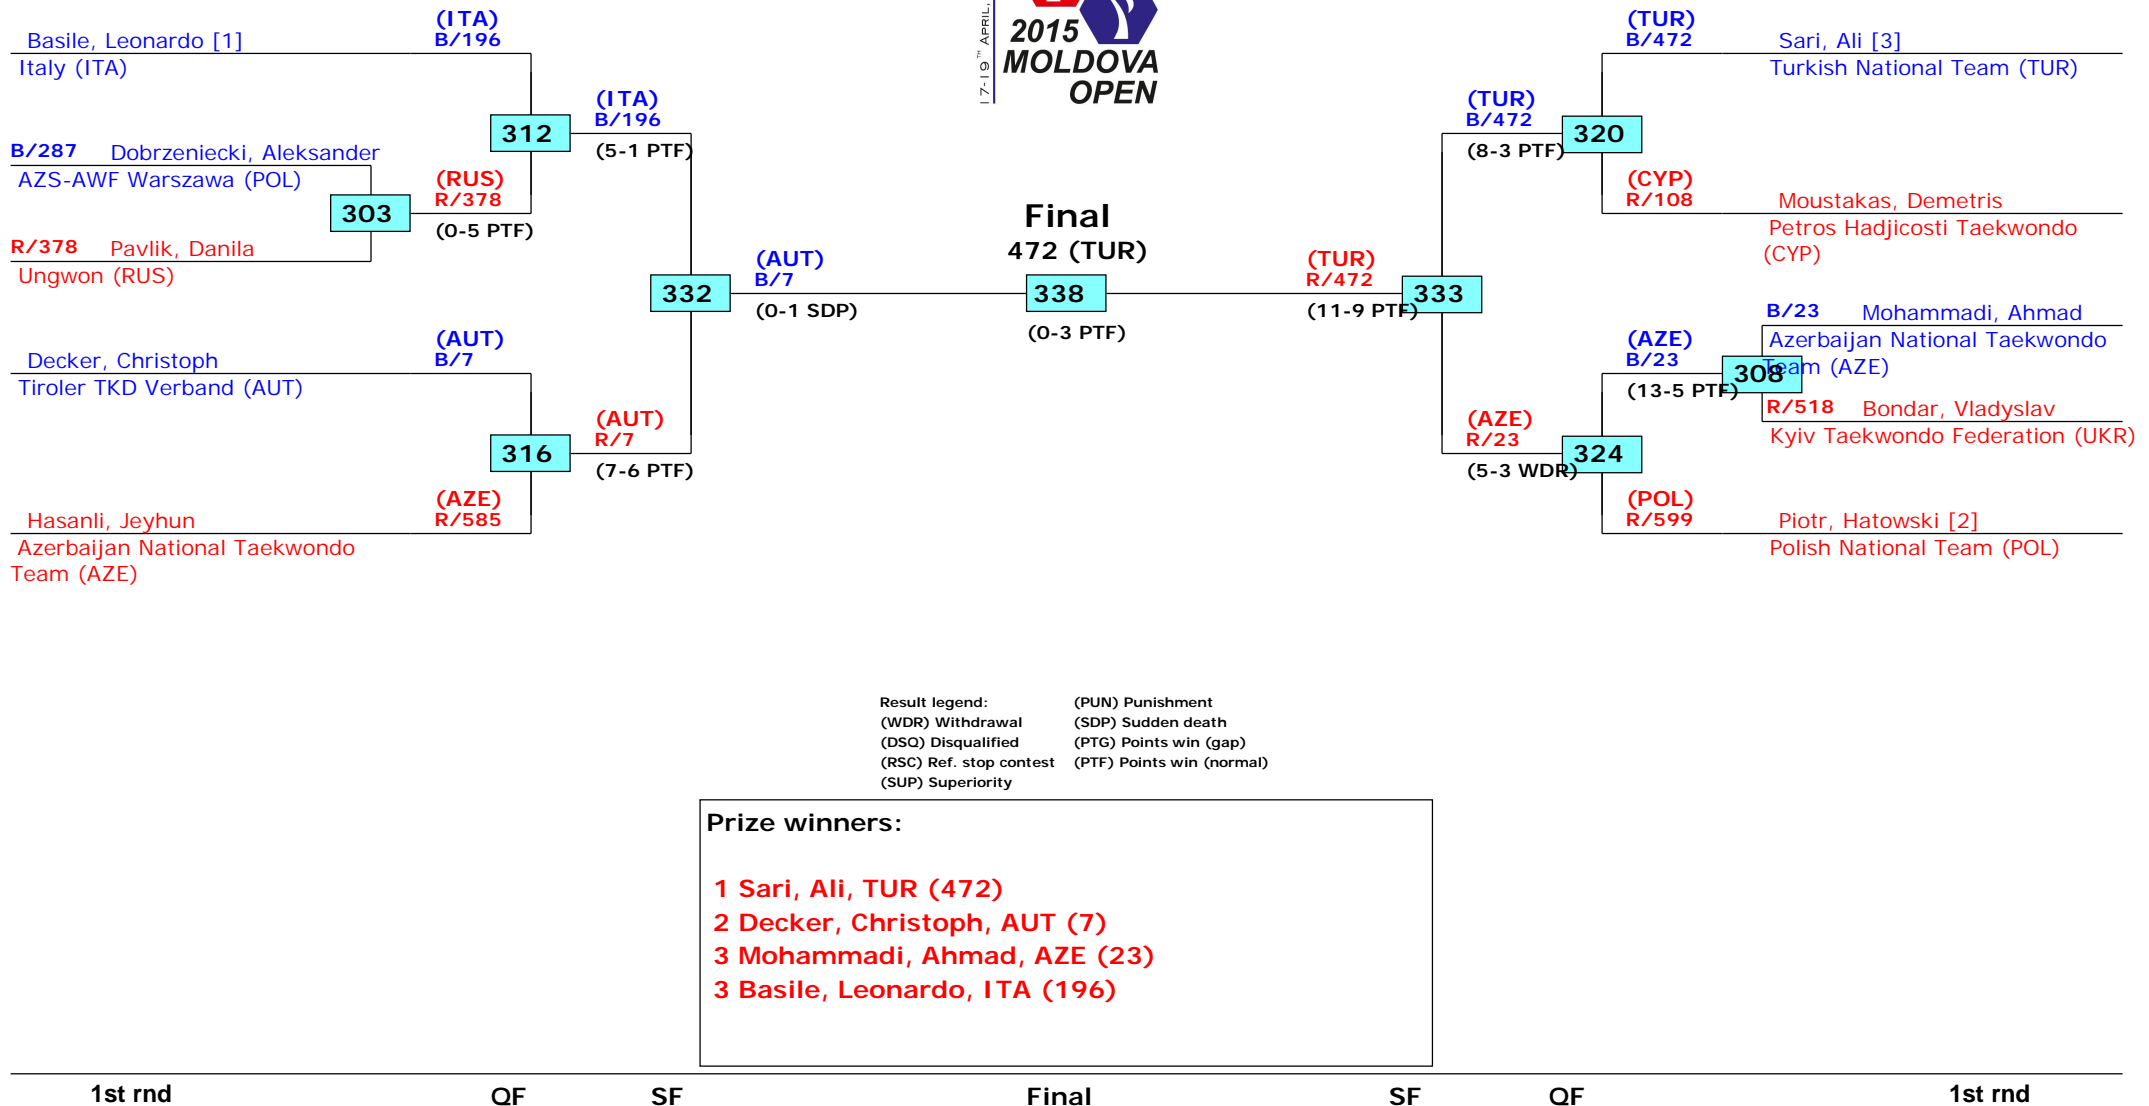

2nd Moldova Open 2015 - G1

Tournament date: 17-4-2015 upto 19-4-2015

Seniors Male A +87 (Heavy)

Active competitors: 10

Competition date: 18-4-2015