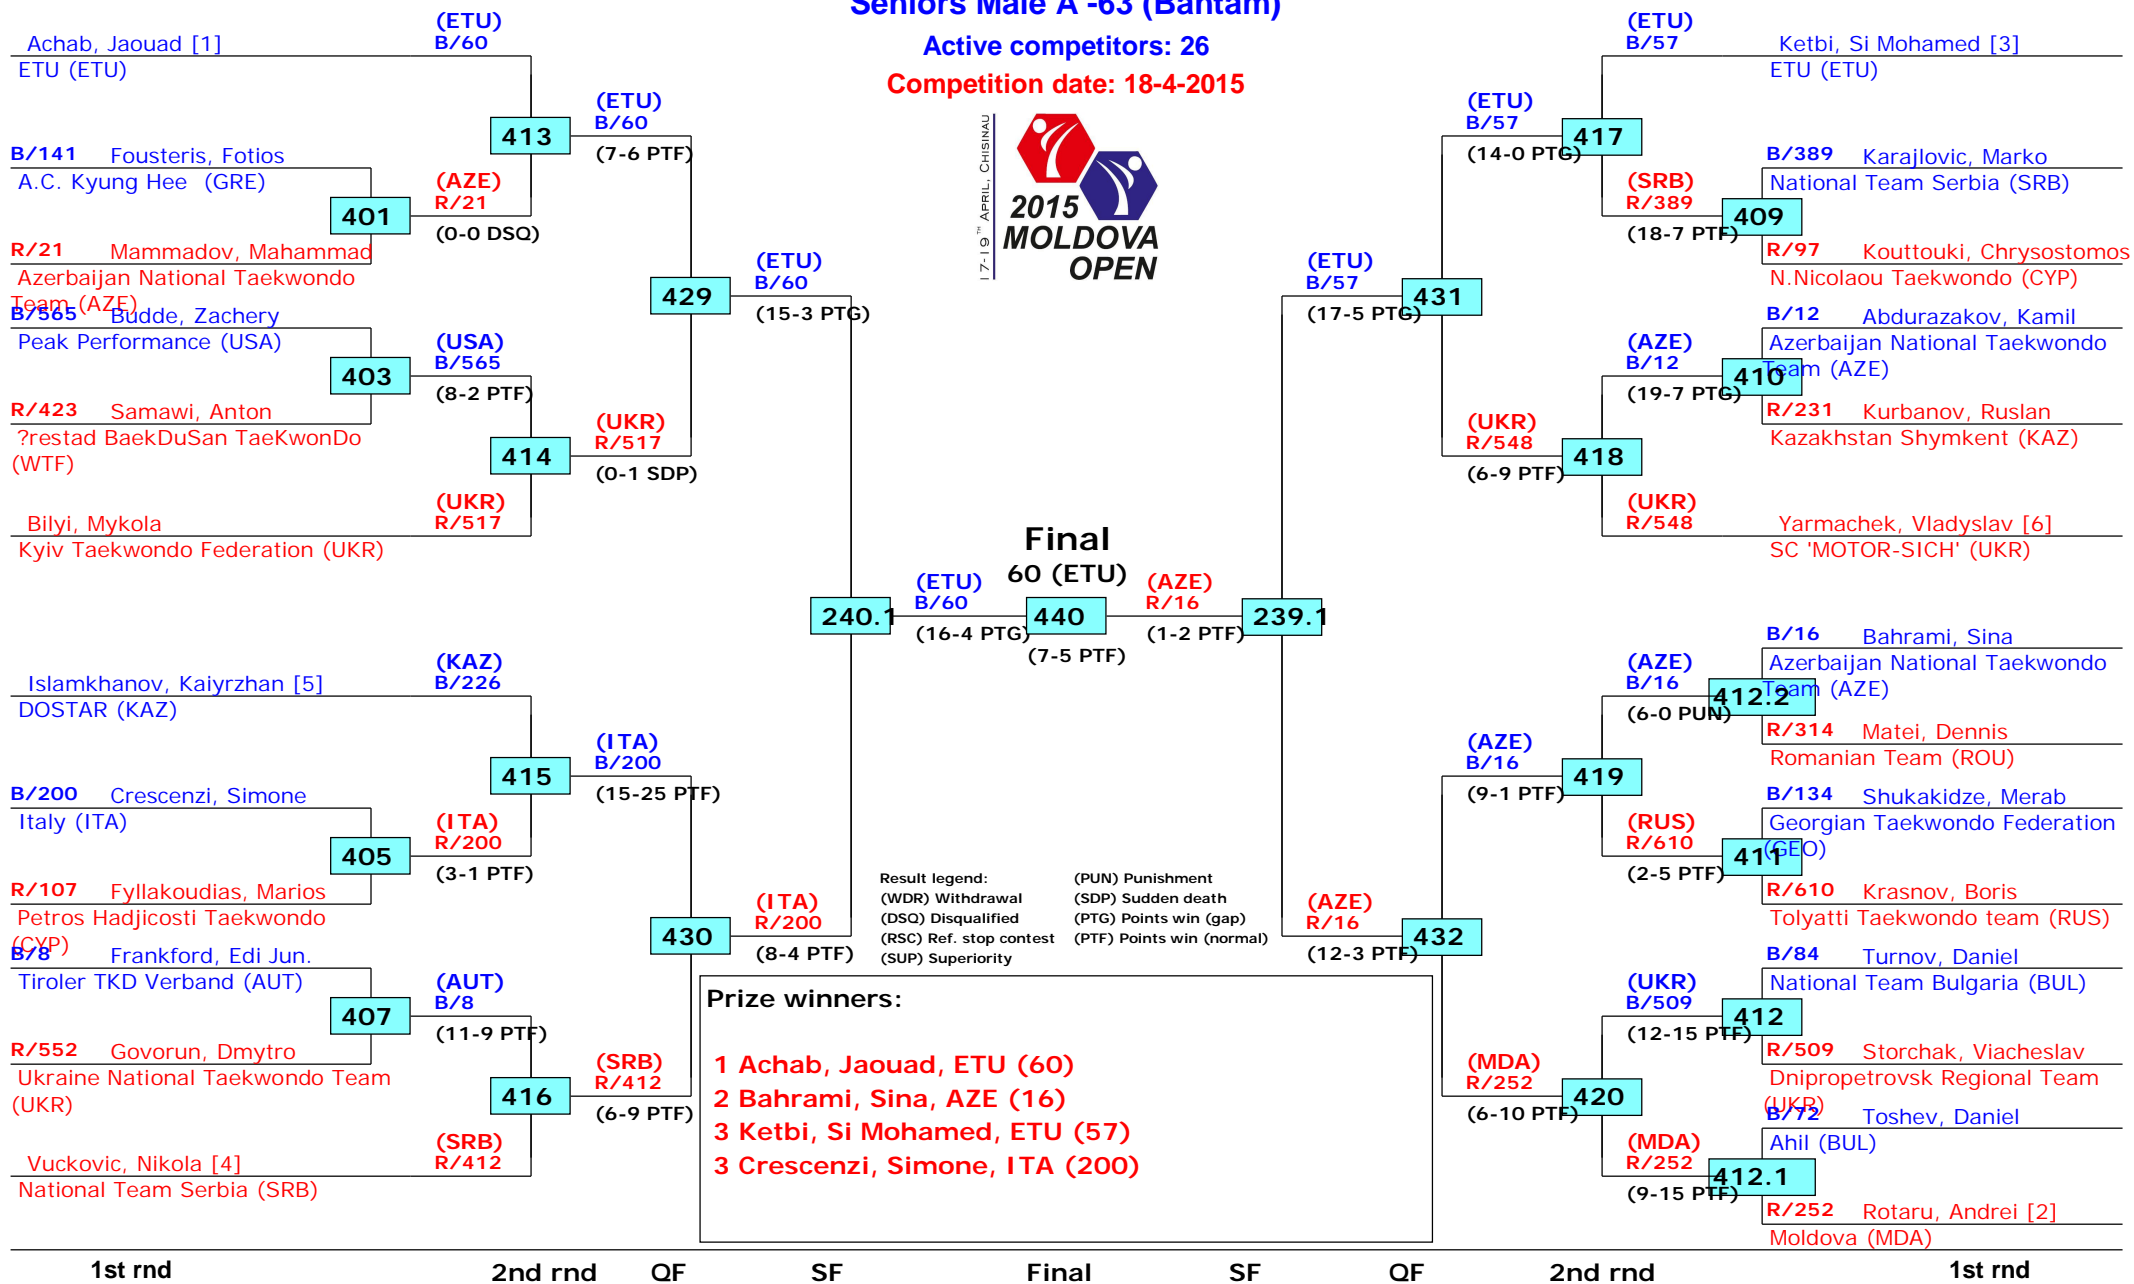

2nd Moldova Open 2015 - G1

Tournament date: 17-4-2015 upto 19-4-2015

Seniors Female A +73 (Heavy)

Active competitors: 5

Competition date: 18-4-2015

Result legend:
 (WDR) Withdrawal (PUN) Punishment
 (DSQ) Disqualified (SDP) Sudden death
 (RSC) Ref. stop contest (PTG) Points win (gap)
 (SUP) Superiority (PTF) Points win (normal)

Prize winners:

- 1 Kus, Nafia, TUR (471)
- 2 Kowalczuk, Aleksandra, POL (600)
- 3 Kafaei Mohammad Nejad, Parisa, AZE (586)
- 3 Gorshkova, Alena, RUS (373)

QF

SF

Final

SF

QF

2nd Moldova Open 2015 - G1

Tournament date: 17-4-2015 upto 19-4-2015

Seniors Male A -63 (Bantam)

Active competitors: 26

Competition date: 18-4-2015

2nd Moldova Open 2015 - G1

Tournament date: 17-4-2015 upto 19-4-2015

Seniors Female A -46 (Fin)