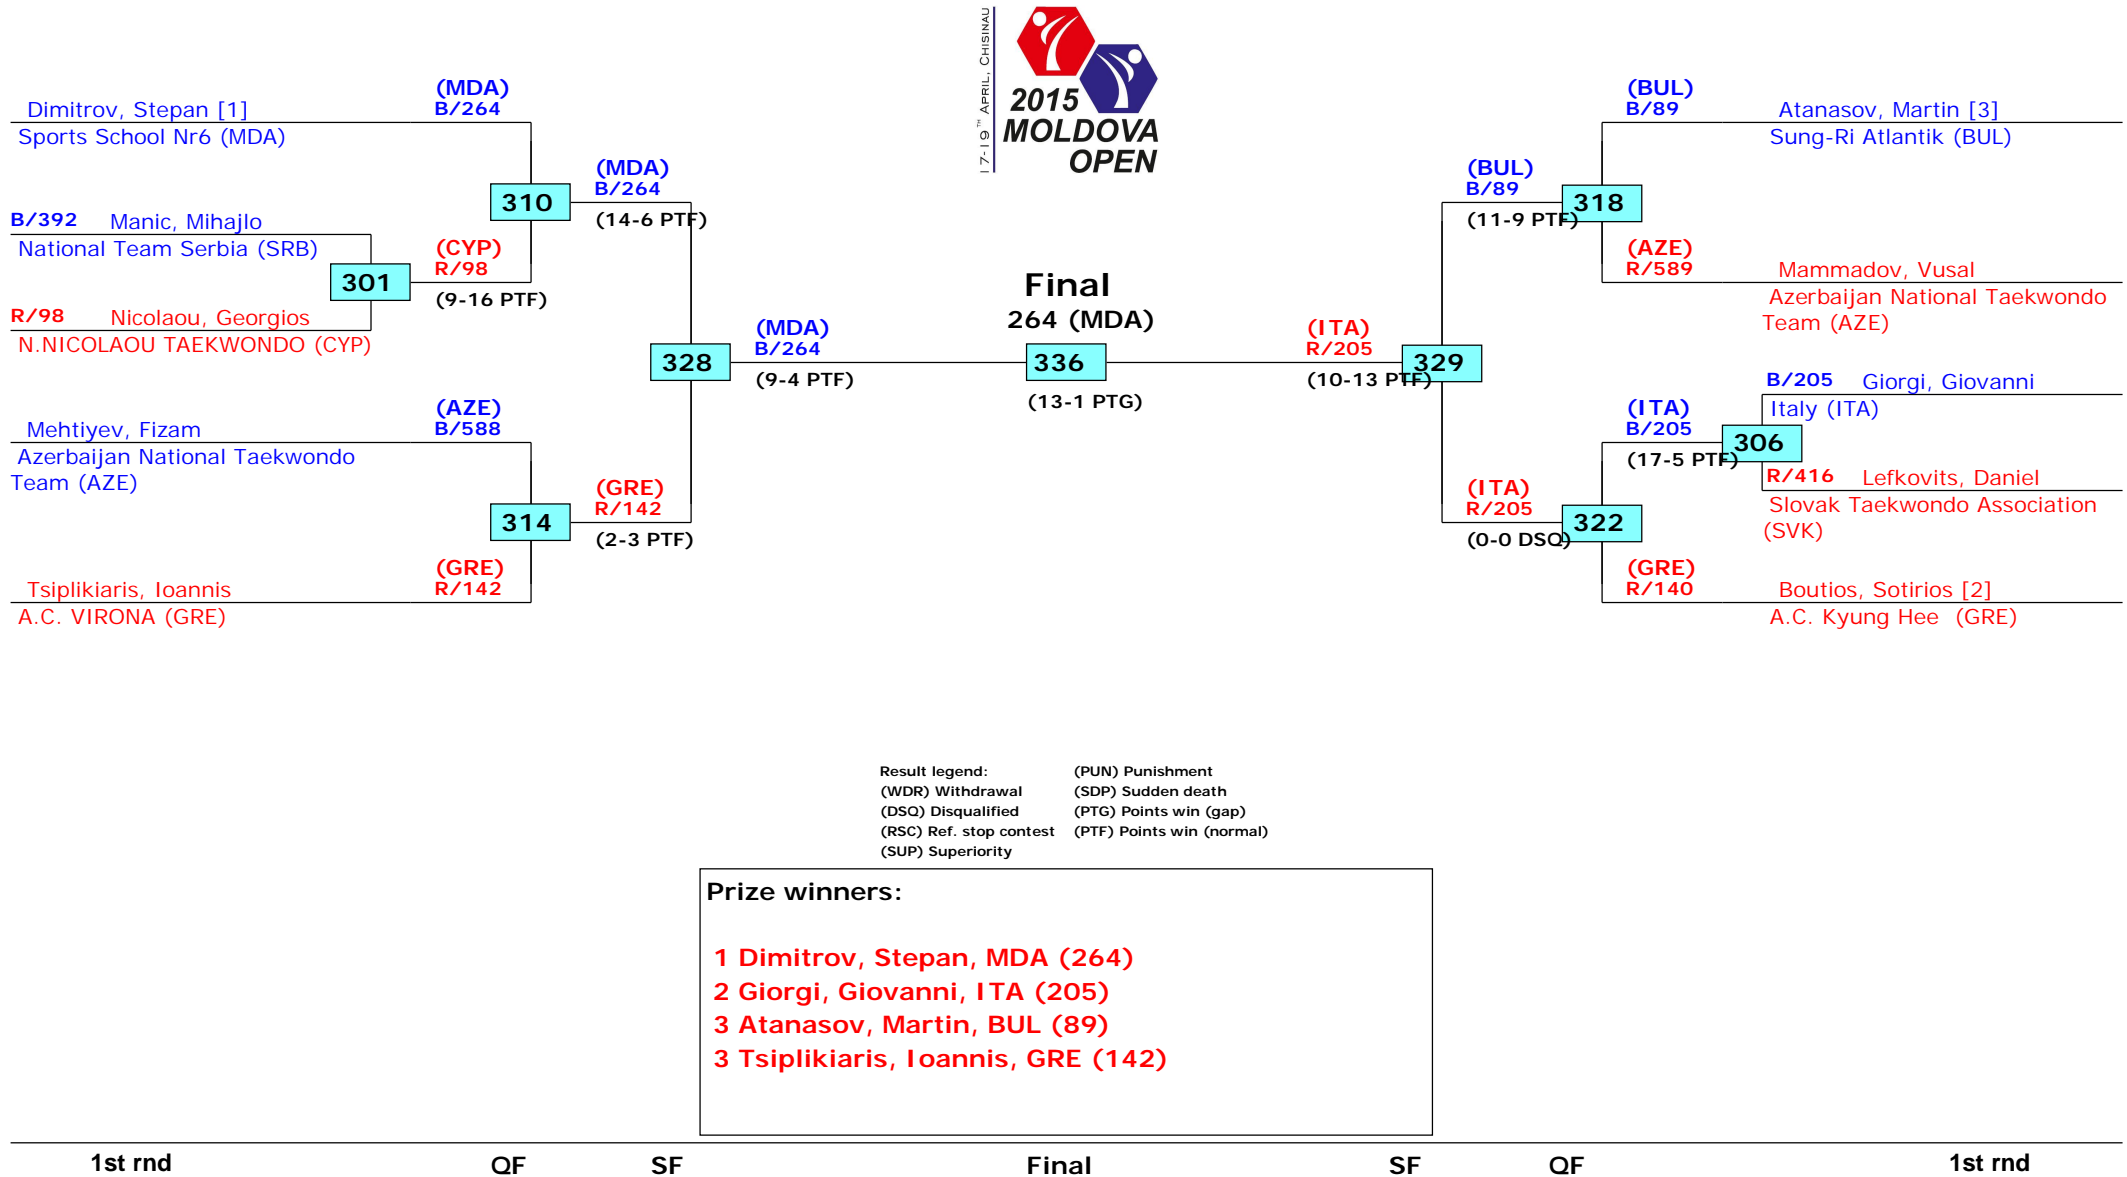

Active competitors: 18

Competition date: 18-4-2015

2nd Moldova Open 2015 - G1

Tournament date: 17-4-2015 upto 19-4-2015

Seniors Female A -67 (Welter)

Active competitors: 7

Competition date: 18-4-2015

Result legend: (PUN) Punishment
 (WDR) Withdrawal (SDP) Sudden death
 (DSQ) Disqualified (PTG) Points win (gap)
 (RSC) Ref. stop contest (PTF) Points win (normal)
 (SUP) Superiority

Prize winners:

- 1 Azizova, Farida, AZE (15)
- 2 Tatar, Nur, TUR (475)
- 3 Rizzelli, Cristiana, ITA (209)
- 3 Johansson, Elin, WTF (426)

QF

SF

Final

SF

QF

2nd Moldova Open 2015 - G1

Tournament date: 17-4-2015 upto 19-4-2015

Seniors Male A -54 (Fin)

Active competitors: 10

Competition date: 18-4-2015

Result legend:
 (WDR) Withdrawal (PUN) Punishment
 (DSQ) Disqualified (SDP) Sudden death
 (RSC) Ref. stop contest (PTG) Points win (gap)
 (SUP) Superiority (PTF) Points win (normal)