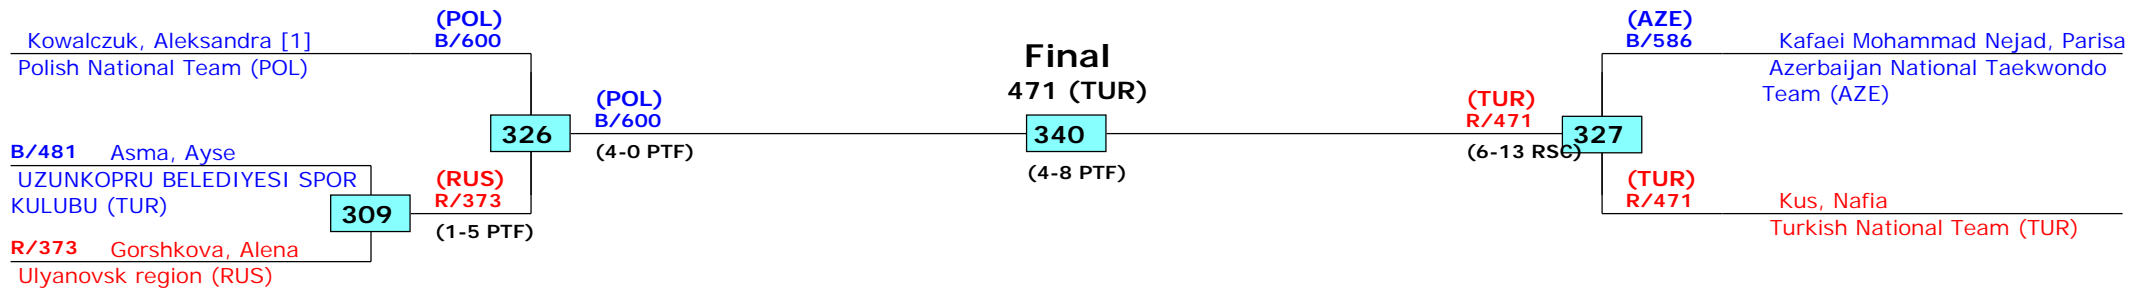

2nd Moldova Open 2015 - G1

Tournament date: 17-4-2015 upto 19-4-2015

Seniors Female A +73 (Heavy)

Active competitors: 5

Competition date: 18-4-2015

Result legend:
(WDR) Withdrawal (PUN) Punishment
(DSQ) Disqualified (SDP) Sudden death
(RSC) Ref. stop contest (PTG) Points win (gap)
(SUP) Superiority (PTF) Points win (normal)

Prize winners:

- 1 Kus, Nafia, TUR (471)
- 2 Kowalczuk, Aleksandra, POL (600)
- 3 Kafaei Mohammad Nejad, Parisa, AZE (586)
- 3 Gorshkova, Alena, RUS (373)

QF

SF

Final

SF

QF