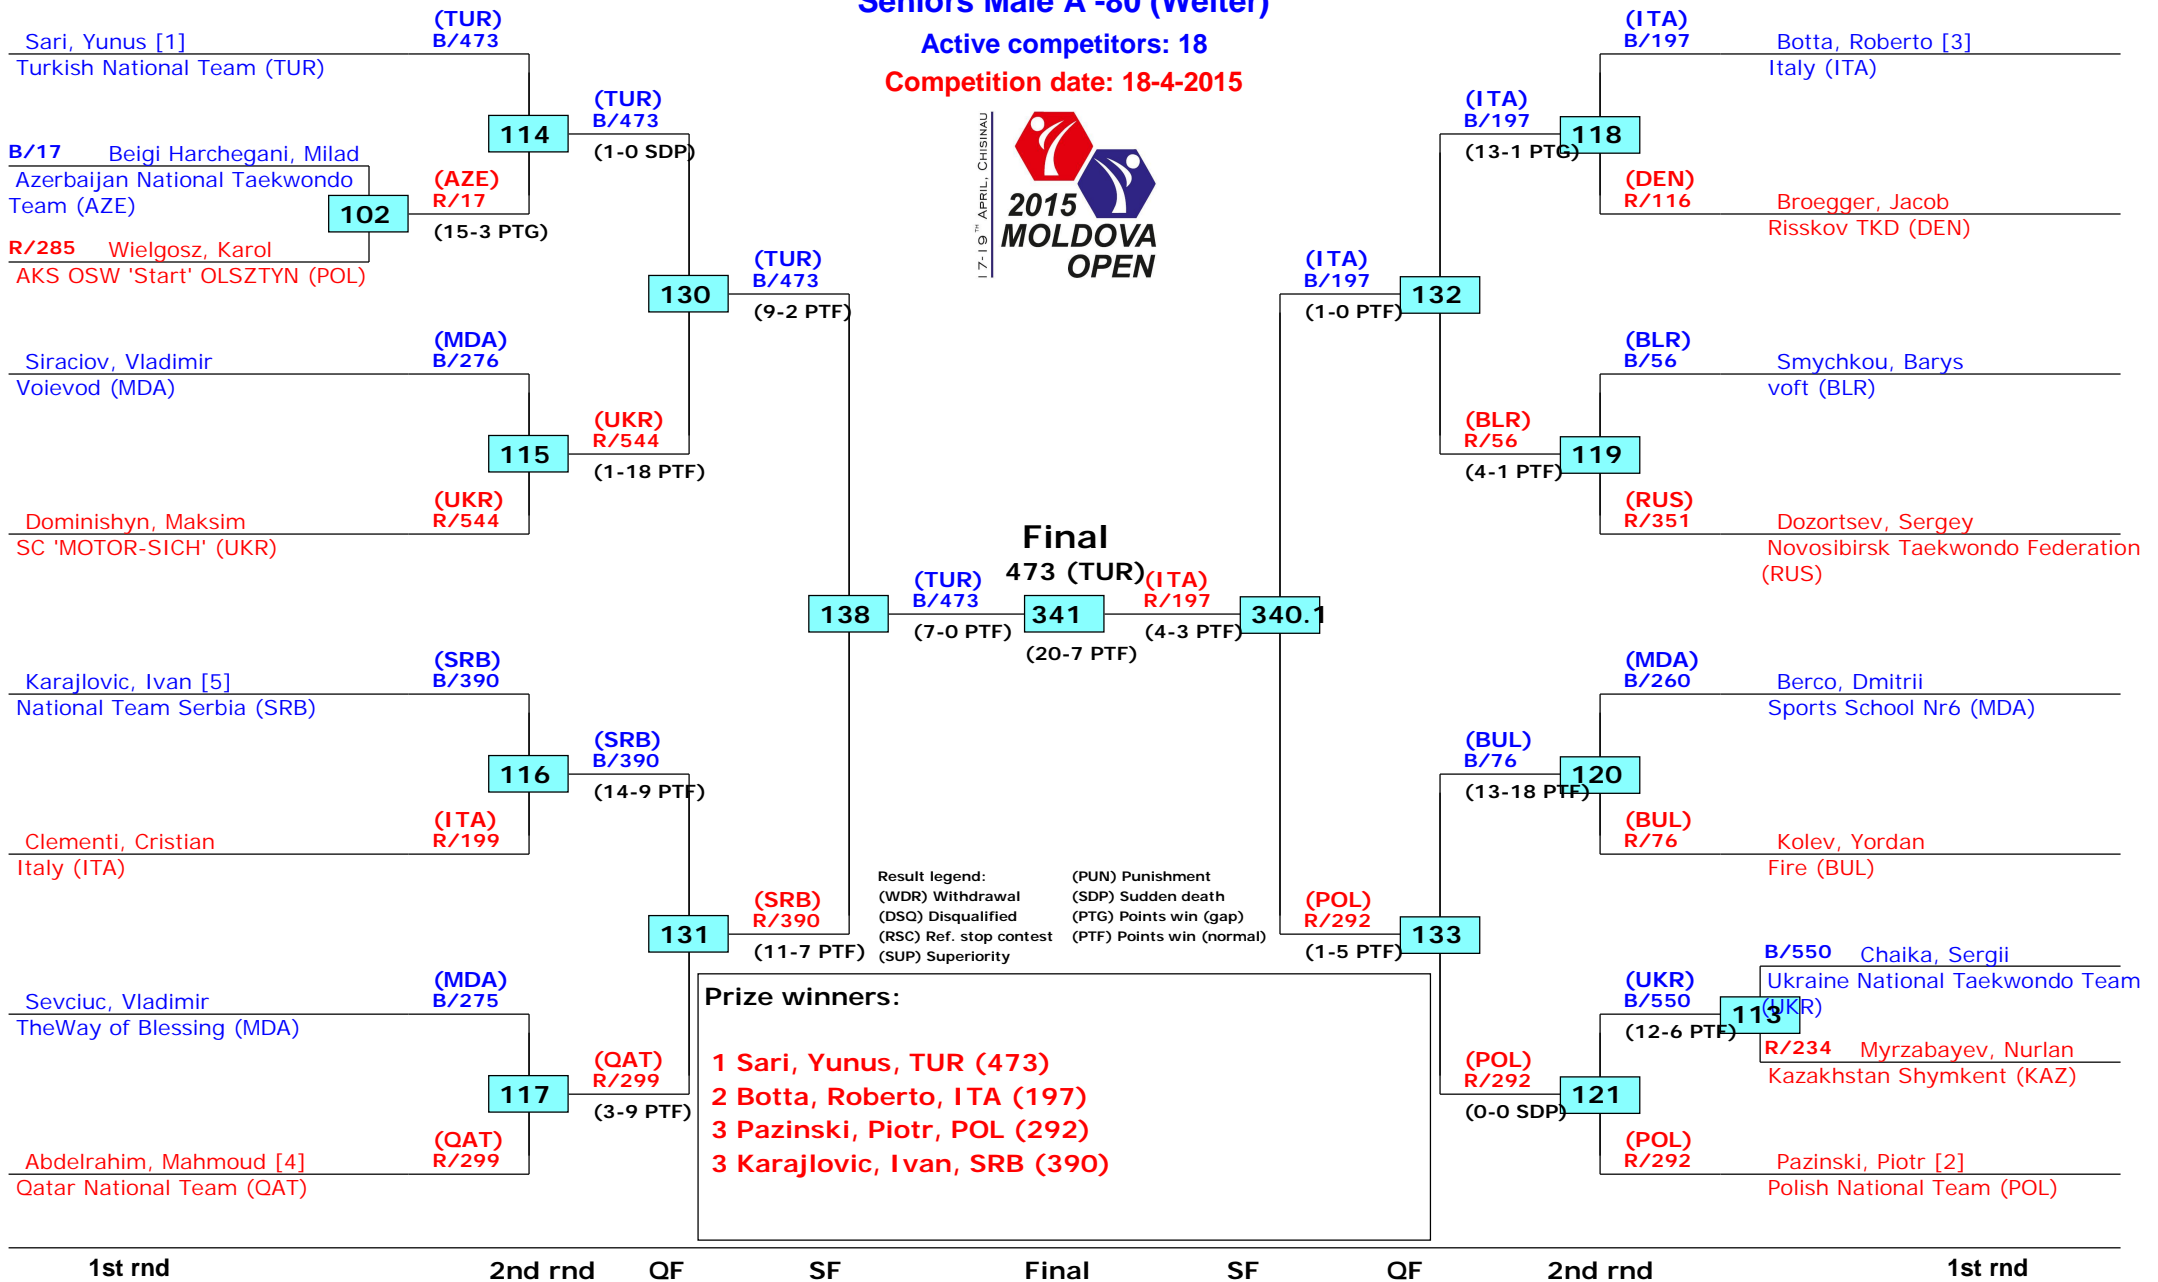

2nd Moldova Open 2015 - G1

Tournament date: 17-4-2015 upto 19-4-2015

Seniors Male A -80 (Welter)

Active competitors: 18

Competition date: 18-4-2015

2nd Moldova Open 2015 - G1

Tournament date: 17-4-2015 upto 19-4-2015

Seniors Female A -49 (Fly)

Active competitors: 11

Competition date: 18-4-2015

2nd Moldova Open 2015 - G1

Tournament date: 17-4-2015 upto 19-4-2015

Seniors Female A -57 (Feather)

Active competitors: 16

Competition date: 18-4-2015

Result legend:
 (WDR) Withdrawal (PUN) Punishment
 (DSQ) Disqualified (SDP) Sudden death
 (RSC) Ref. stop contest (PTG) Points win (gap)
 (SUP) Superiority (PTF) Points win (normal)

Prize winners:

- 1 Ilgun, Hatice Kubra, TUR (455)
- 2 Cunha, Joana, POR (293)
- 3 Altunel, Durdane, TUR (467)
- 3 Zhuravleva, Daria, RUS (360)