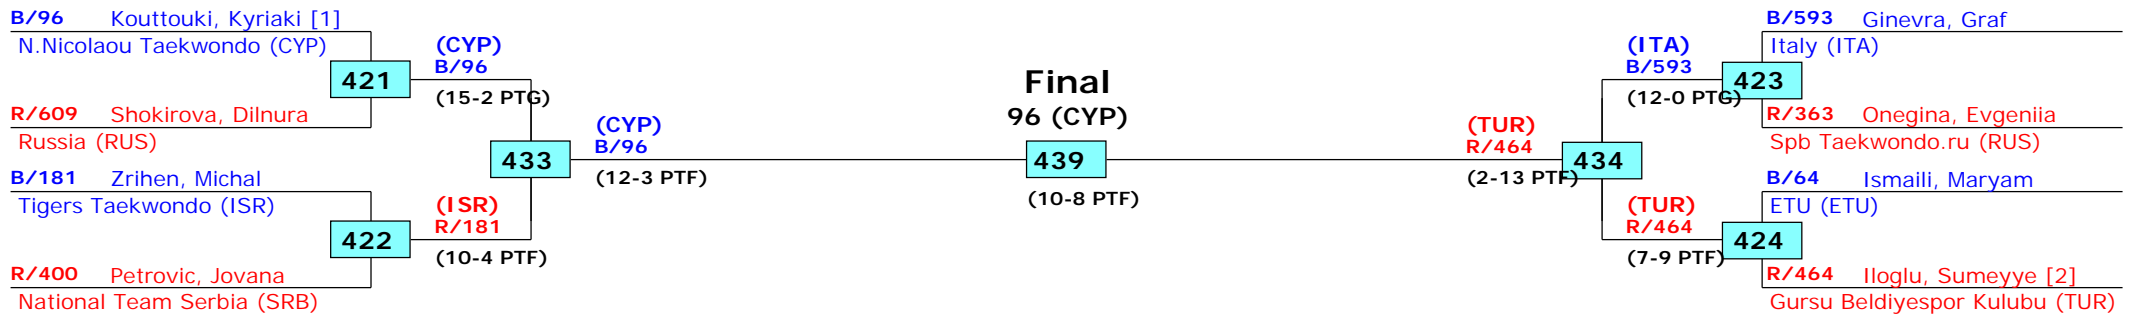

2nd Moldova Open 2015 - G1

Tournament date: 17-4-2015 upto 19-4-2015

Seniors Female A -46 (Fin)

Active competitors: 8

Competition date: 18-4-2015

Result legend:
(WDR) Withdrawal (PUN) Punishment
(DSQ) Disqualified (SDP) Sudden death
(RSC) Ref. stop contest (PTG) Points win (gap)
(SUP) Superiority (PTF) Points win (normal)

Prize winners:

- 1 Kouttouki, Kyriaki, CYP (96)
- 2 Iloglu, Sumeyye, TUR (464)
- 3 Ginevra, Graf, ITA (593)
- 3 Zrihen, Michal, ISR (181)

QF

SF

Final

SF

QF