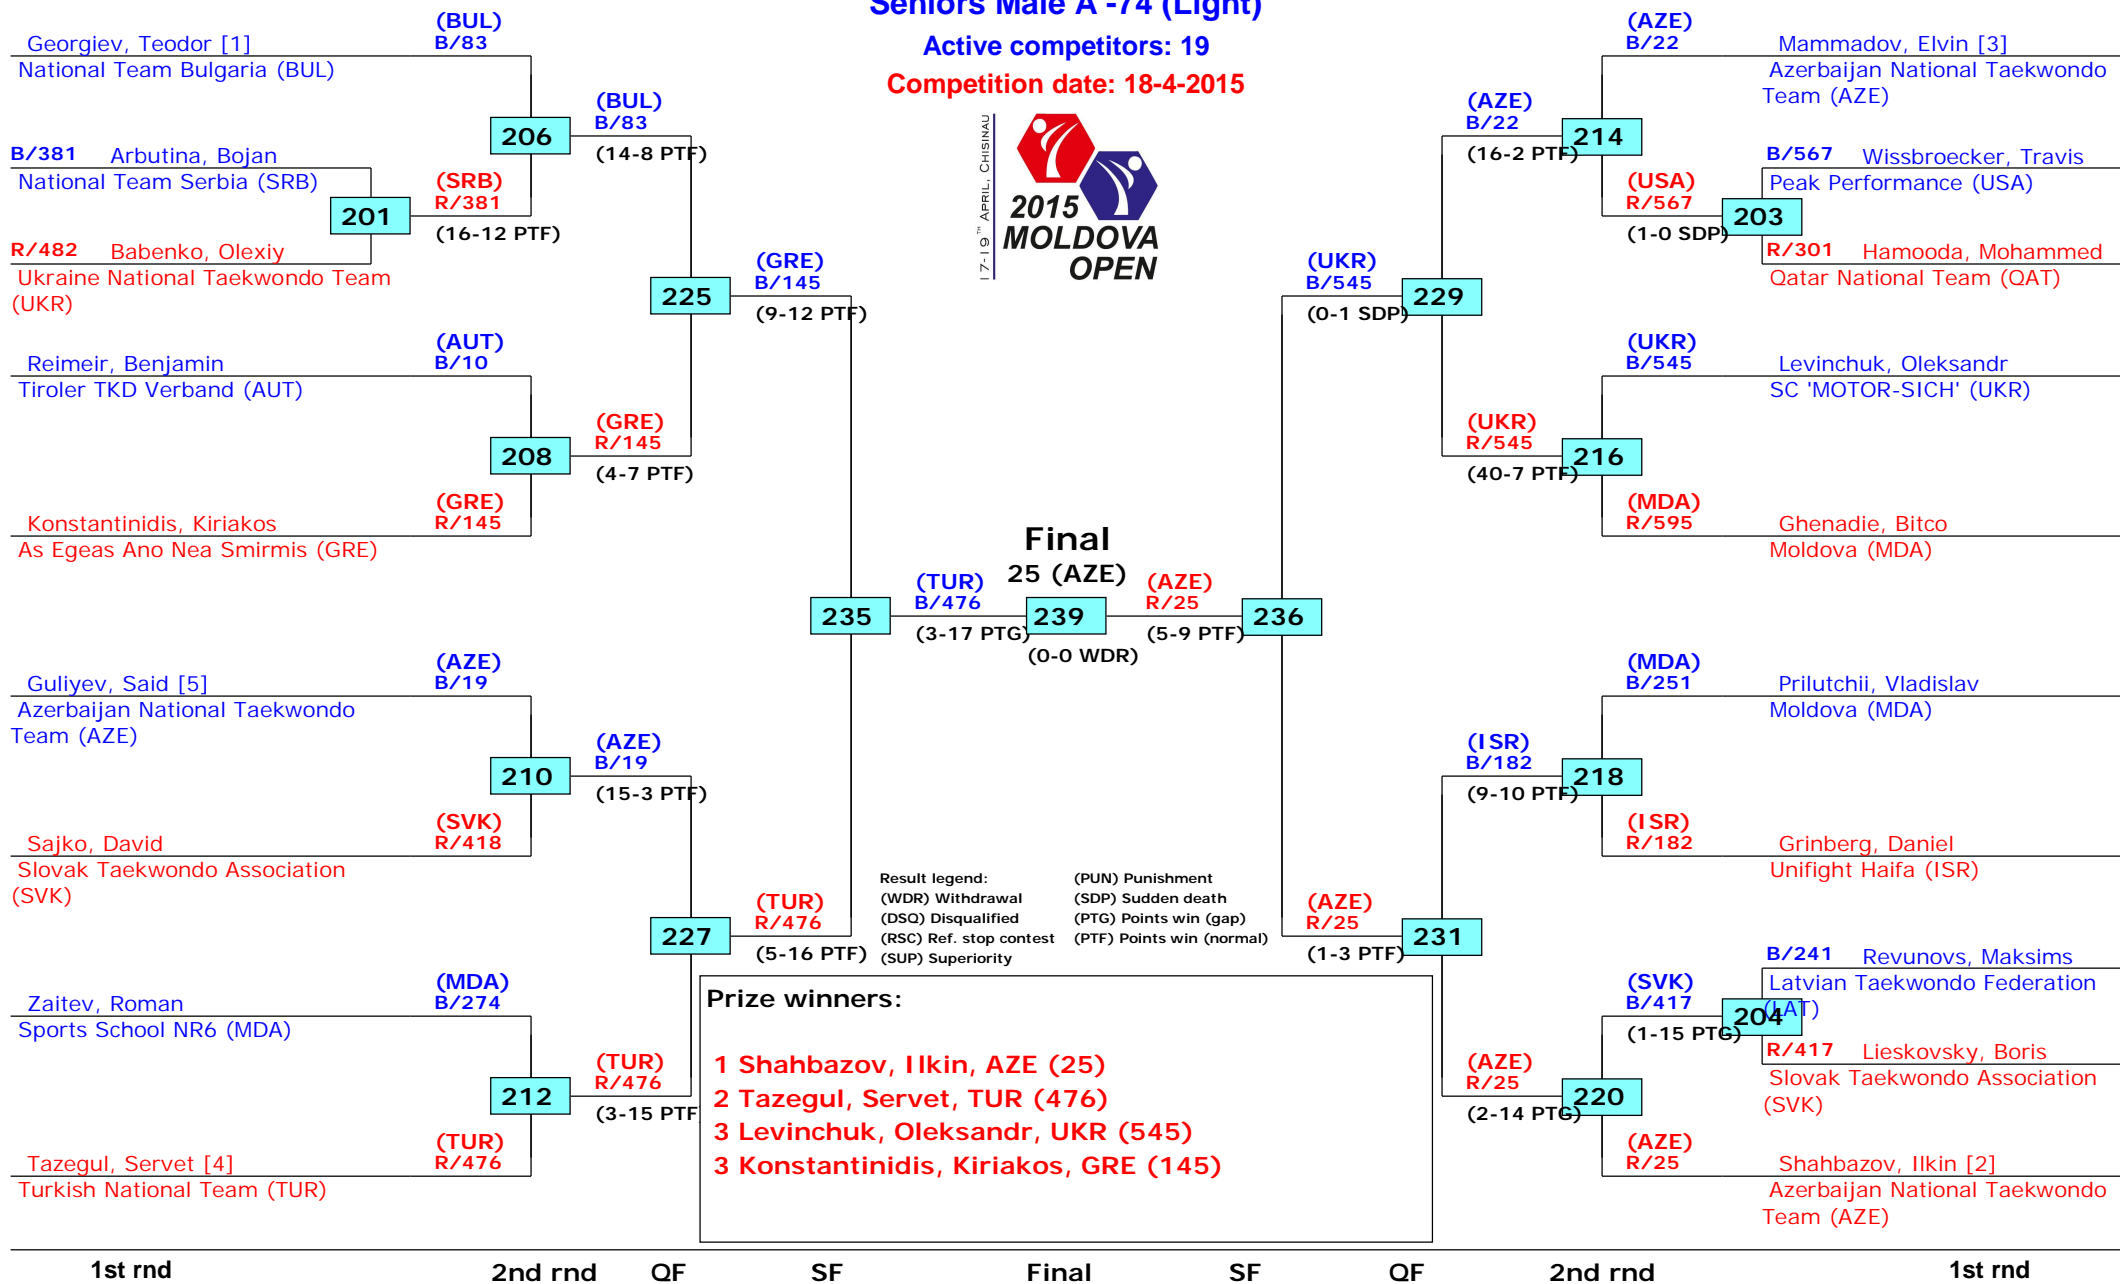

Result legend:
 (WDR) Withdrawal (PUN) Punishment
 (DSQ) Disqualified (SDP) Sudden death
 (RSC) Ref. stop contest (PTG) Points win (gap)
 (SUP) Superiority (PTF) Points win (normal)

Prize winners:

- 1 Ilgun, Hatice Kubra, TUR (455)
- 2 Cunha, Joana, POR (293)
- 3 Altunel, Durdane, TUR (467)
- 3 Zhuravleva, Daria, RUS (360)

1st rnd

QF

SF

Final

SF

QF

1st rnd

2nd Moldova Open 2015 - G1

Tournament date: 17-4-2015 upto 19-4-2015

Seniors Male A -74 (Light)

Active competitors: 19

Competition date: 18-4-2015

2nd Moldova Open 2015 - G1

Tournament date: 17-4-2015 upto 19-4-2015

Seniors Female A -62 (Light)

Active competitors: 18

Competition date: 18-4-2015

2nd Moldova Open 2015 - G1

Tournament date: 17-4-2015 upto 19-4-2015

Seniors Female A -67 (Welter)

Active competitors: 7

Competition date: 18-4-2015

Result legend: (PUN) Punishment
 (WDR) Withdrawal (SDP) Sudden death
 (DSQ) Disqualified (PTG) Points win (gap)
 (RSC) Ref. stop contest (PTF) Points win (normal)
 (SUP) Superiority