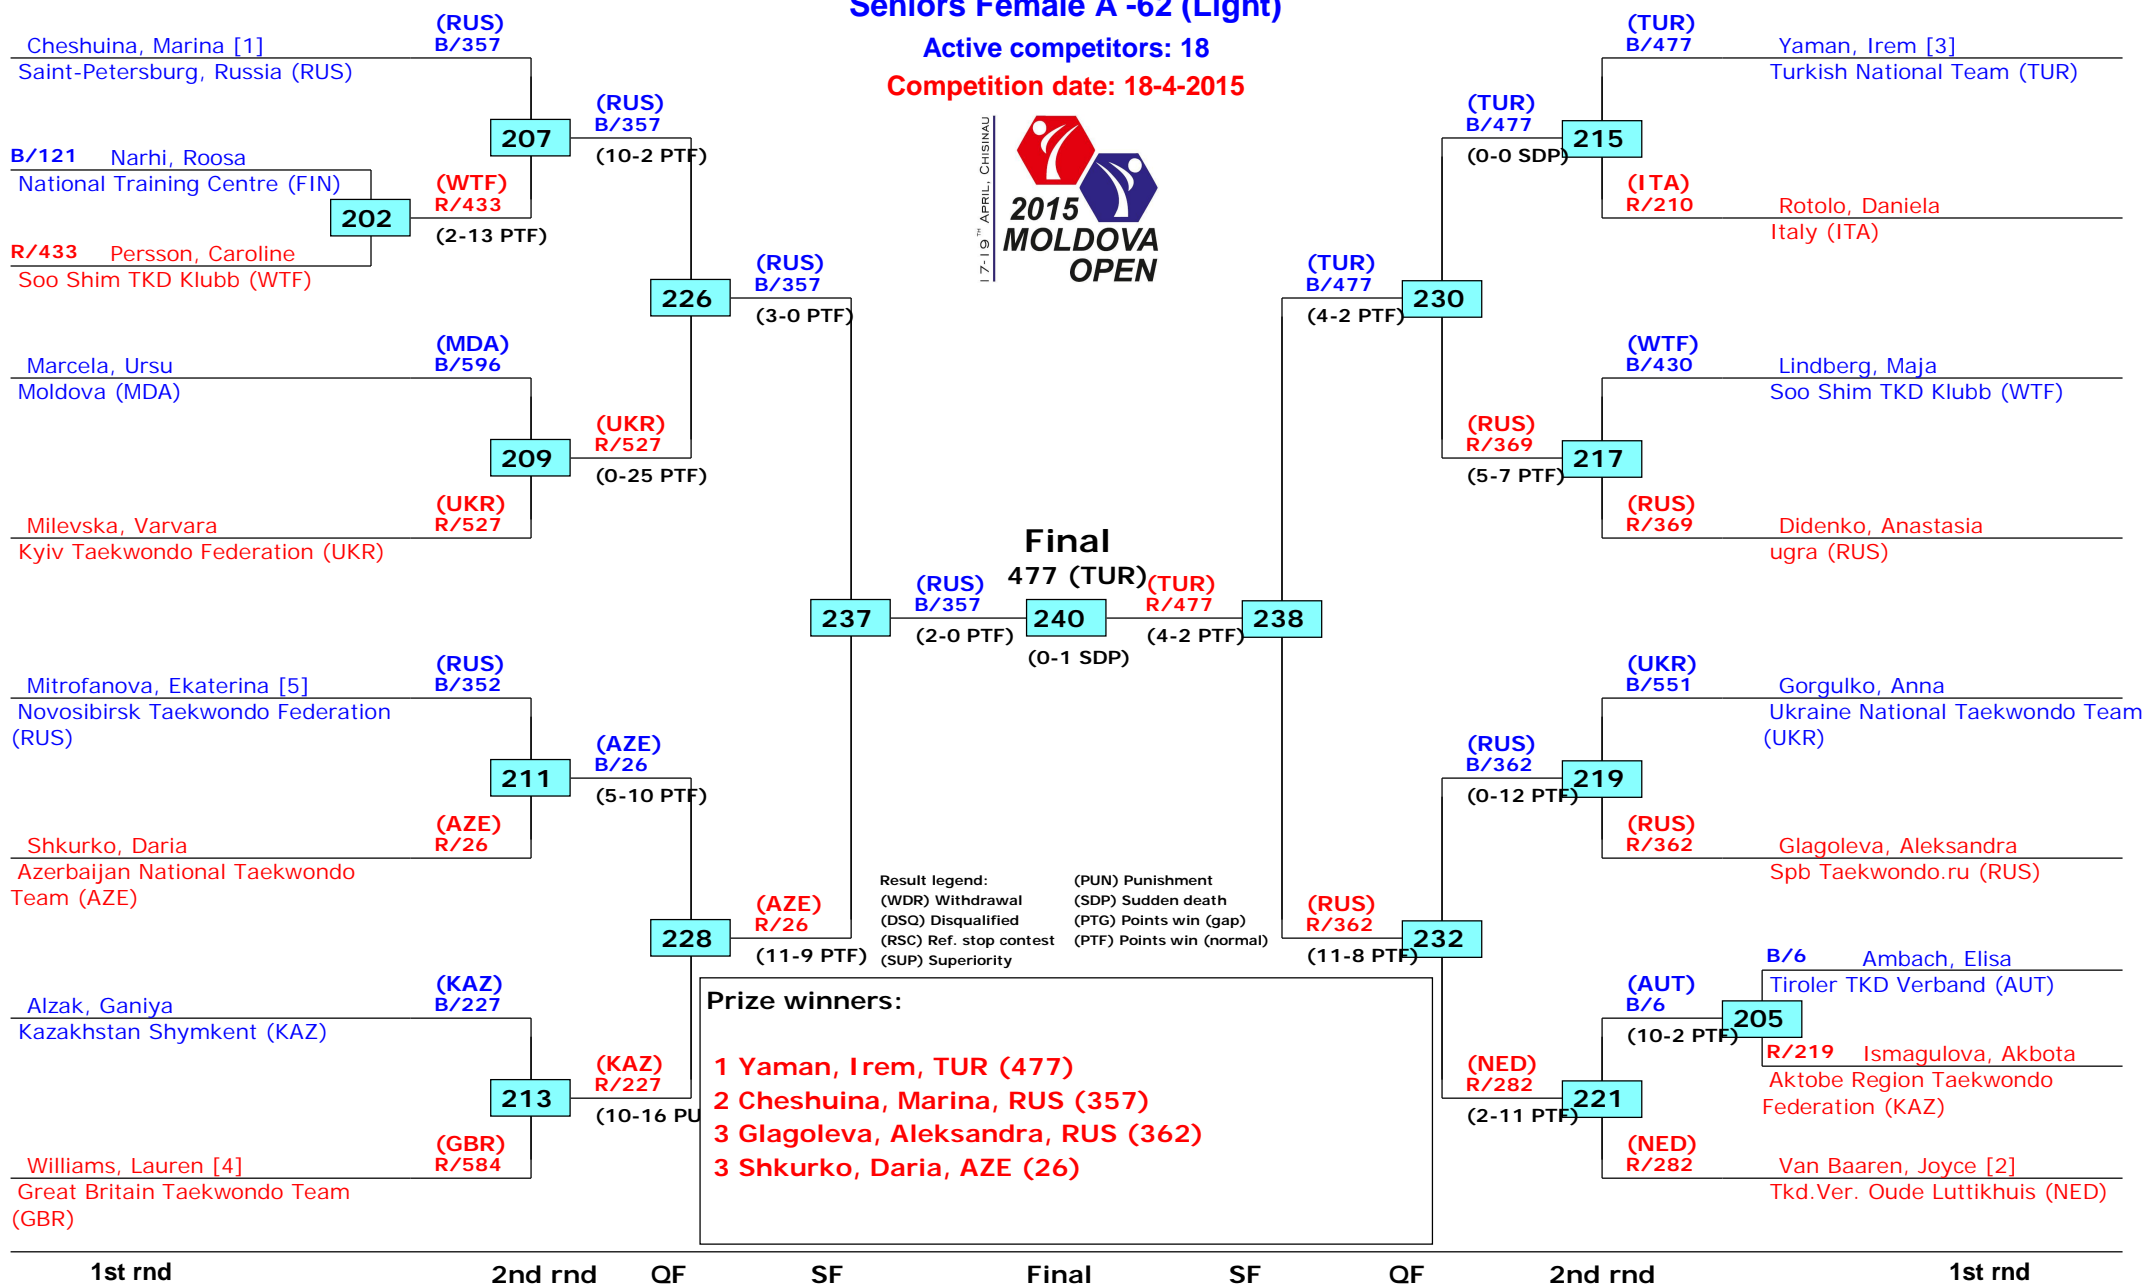

1st rnd

QF

SF

Final

SF

QF

1st rnd

2nd Moldova Open 2015 - G1

Tournament date: 17-4-2015 upto 19-4-2015

Seniors Male A -74 (Light)

Active competitors: 19

Competition date: 18-4-2015

2nd Moldova Open 2015 - G1

Tournament date: 17-4-2015 upto 19-4-2015

Seniors Female A -62 (Light)

Active competitors: 18

Competition date: 18-4-2015

2nd Moldova Open 2015 - G1

Tournament date: 17-4-2015 upto 19-4-2015

Seniors Female A -67 (Welter)

Active competitors: 7

Competition date: 18-4-2015

Result legend: (PUN) Punishment
 (WDR) Withdrawal (SDP) Sudden death
 (DSQ) Disqualified (PTG) Points win (gap)
 (RSC) Ref. stop contest (PTF) Points win (normal)
 (SUP) Superiority