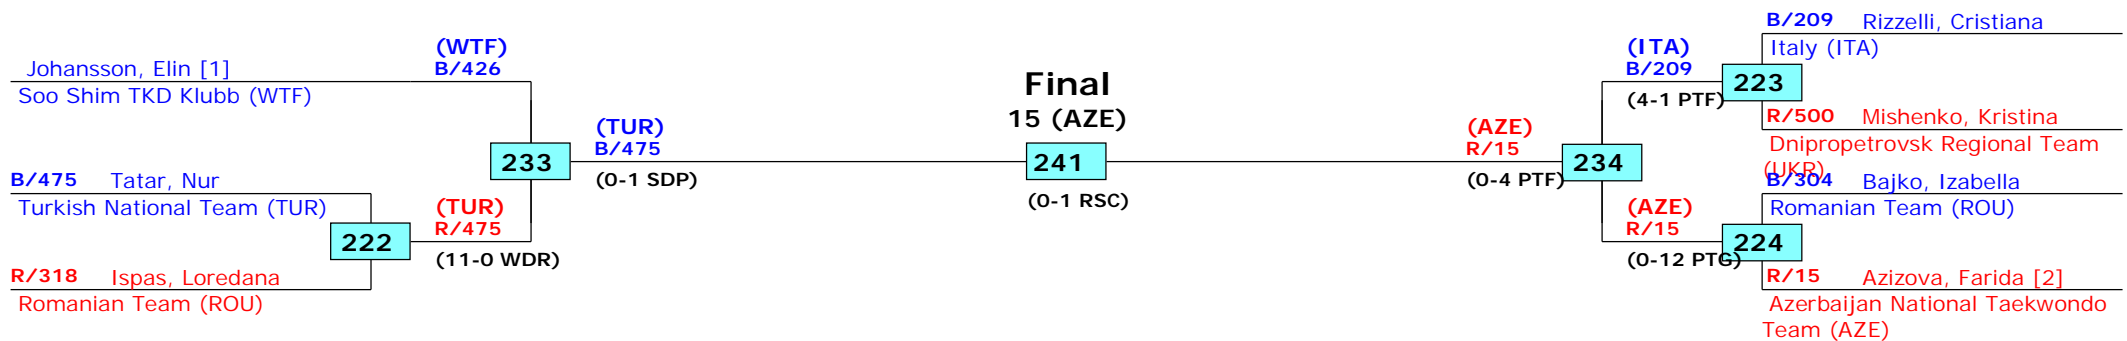

Active competitors: 18

Competition date: 18-4-2015

2nd Moldova Open 2015 - G1

Tournament date: 17-4-2015 upto 19-4-2015

Seniors Female A -67 (Welter)

Active competitors: 7

Competition date: 18-4-2015

Result legend: (PUN) Punishment
 (WDR) Withdrawal (SDP) Sudden death
 (DSQ) Disqualified (PTG) Points win (gap)
 (RSC) Ref. stop contest (PTF) Points win (normal)
 (SUP) Superiority