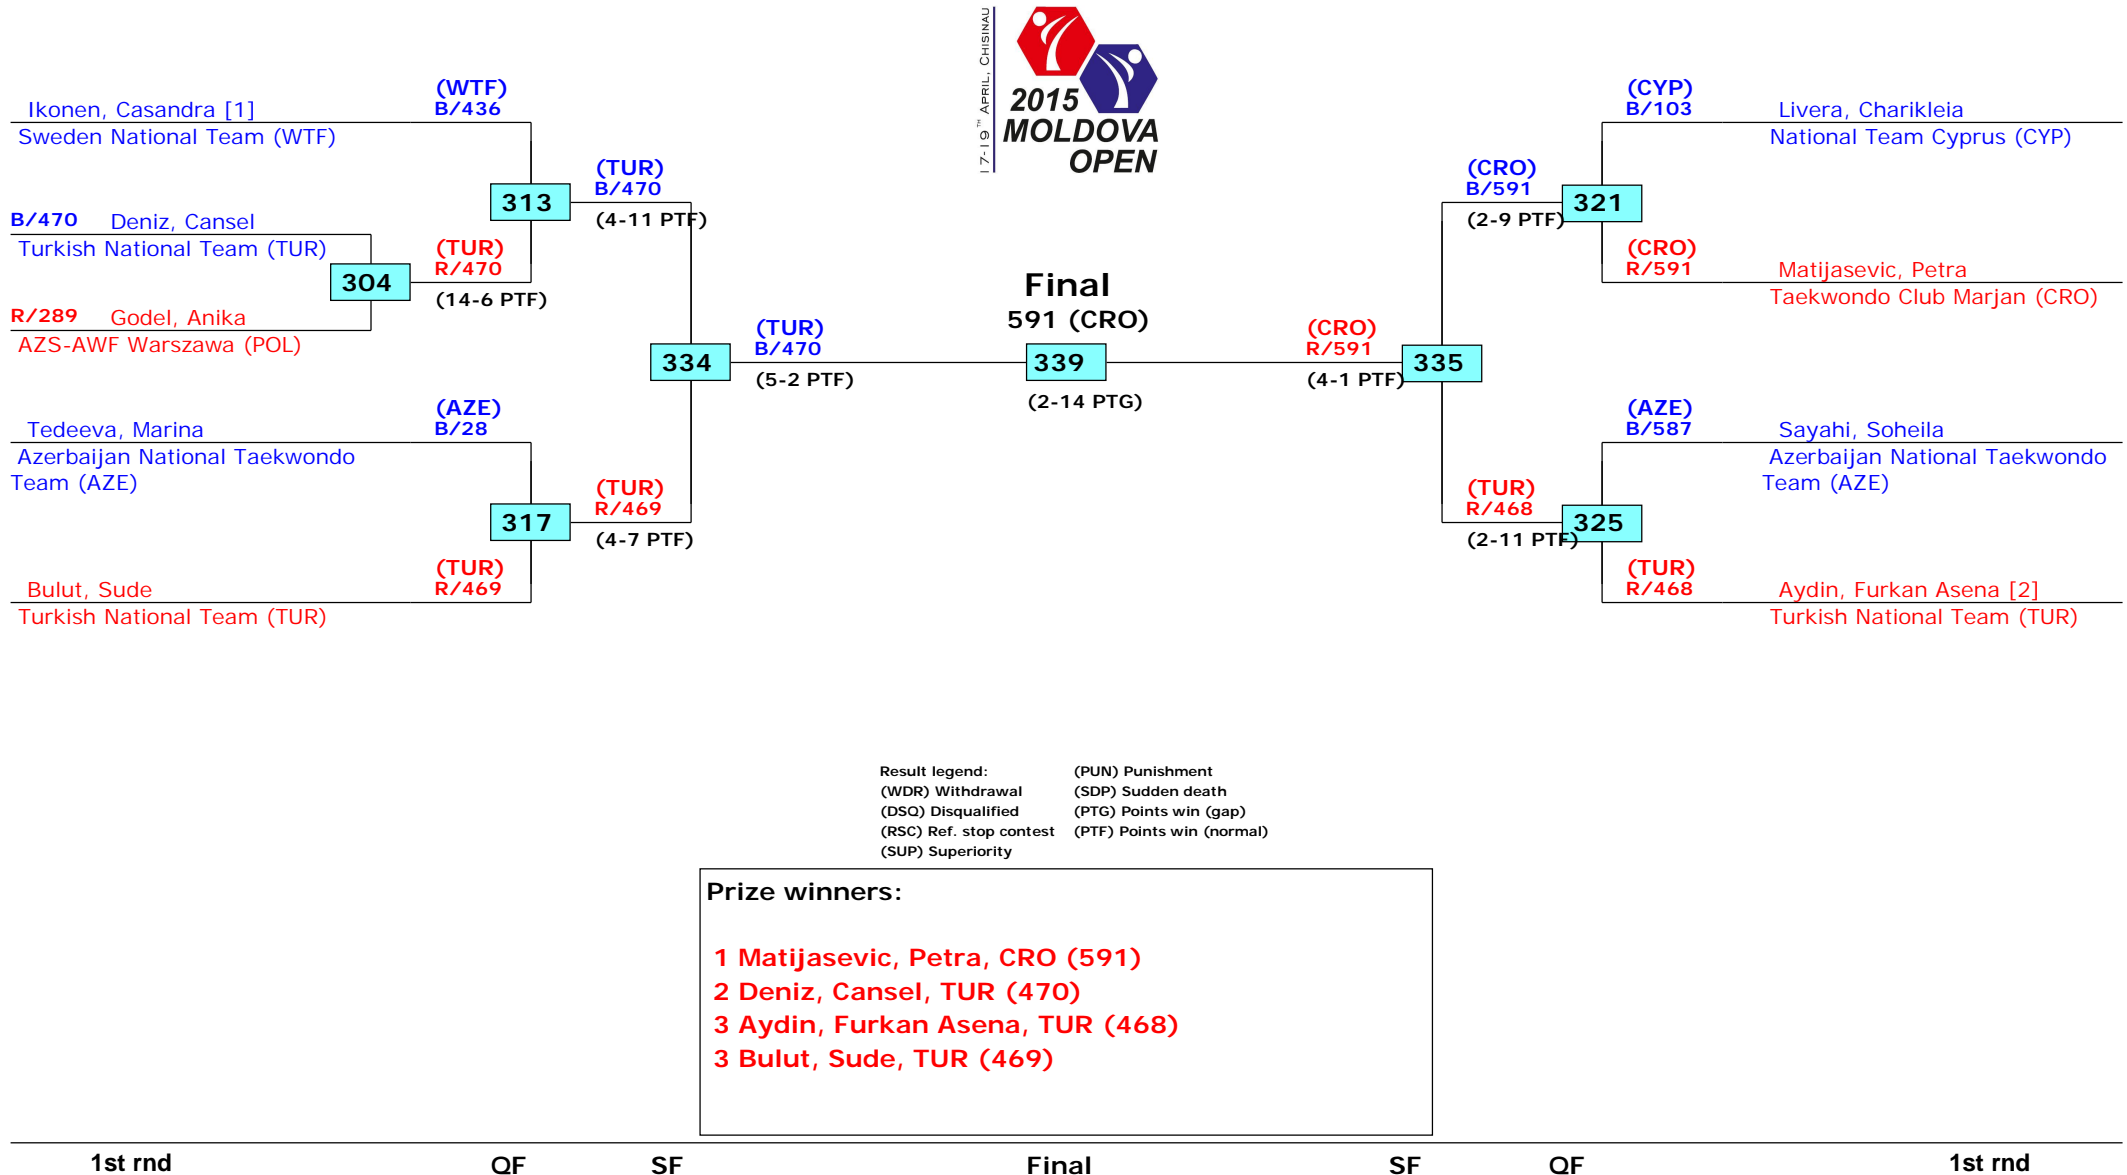

2nd Moldova Open 2015 - G1

Tournament date: 17-4-2015 upto 19-4-2015

Seniors Male A -87 (Middle)

Active competitors: 11

Competition date: 18-4-2015

2nd Moldova Open 2015 - G1

Tournament date: 17-4-2015 upto 19-4-2015

Seniors Male A +87 (Heavy)

Active competitors: 10

Competition date: 18-4-2015

2nd Moldova Open 2015 - G1

Tournament date: 17-4-2015 upto 19-4-2015

Seniors Female A -73 (Middle)

Active competitors: 9

Competition date: 18-4-2015

2nd Moldova Open 2015 - G1

Tournament date: 17-4-2015 upto 19-4-2015

Seniors Female A +73 (Heavy)

Active competitors: 5

Competition date: 18-4-2015

Result legend:
 (WDR) Withdrawal (PUN) Punishment
 (DSQ) Disqualified (SDP) Sudden death
 (RSC) Ref. stop contest (PTG) Points win (gap)
 (SUP) Superiority (PTF) Points win (normal)