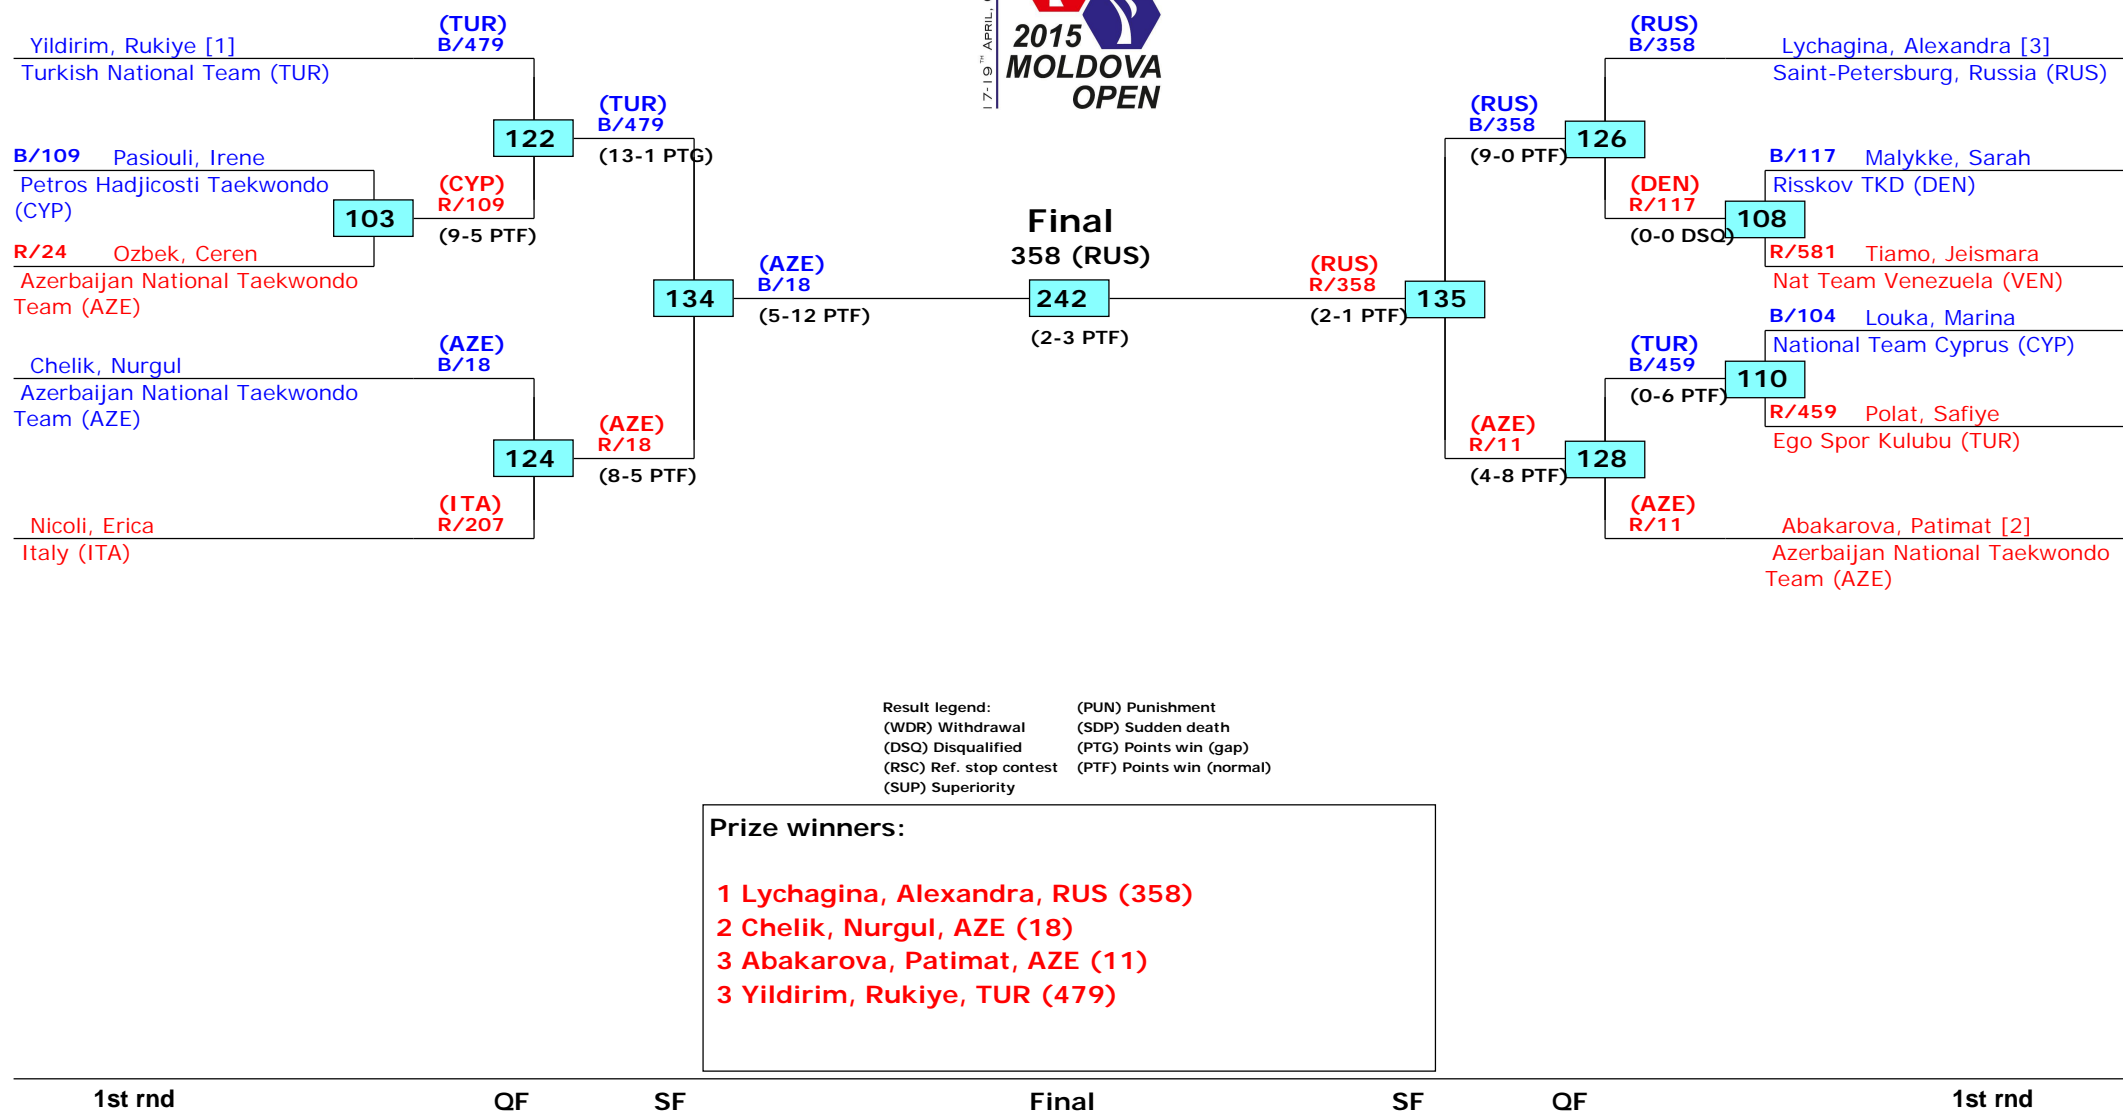

2nd Moldova Open 2015 - G1

Tournament date: 17-4-2015 upto 19-4-2015

Seniors Male A -80 (Welter)

Active competitors: 18

Competition date: 18-4-2015

2nd Moldova Open 2015 - G1

Tournament date: 17-4-2015 upto 19-4-2015

Seniors Female A -49 (Fly)

Active competitors: 11

Competition date: 18-4-2015

2nd Moldova Open 2015 - G1

Tournament date: 17-4-2015 upto 19-4-2015

Seniors Female A -57 (Feather)

Active competitors: 16

Competition date: 18-4-2015

Result legend:
 (WDR) Withdrawal (PUN) Punishment
 (DSQ) Disqualified (SDP) Sudden death
 (RSC) Ref. stop contest (PTG) Points win (gap)
 (SUP) Superiority (PTF) Points win (normal)

Prize winners:

- 1 Ilgun, Hatice Kubra, TUR (455)
- 2 Cunha, Joana, POR (293)
- 3 Altunel, Durdane, TUR (467)
- 3 Zhuravleva, Daria, RUS (360)