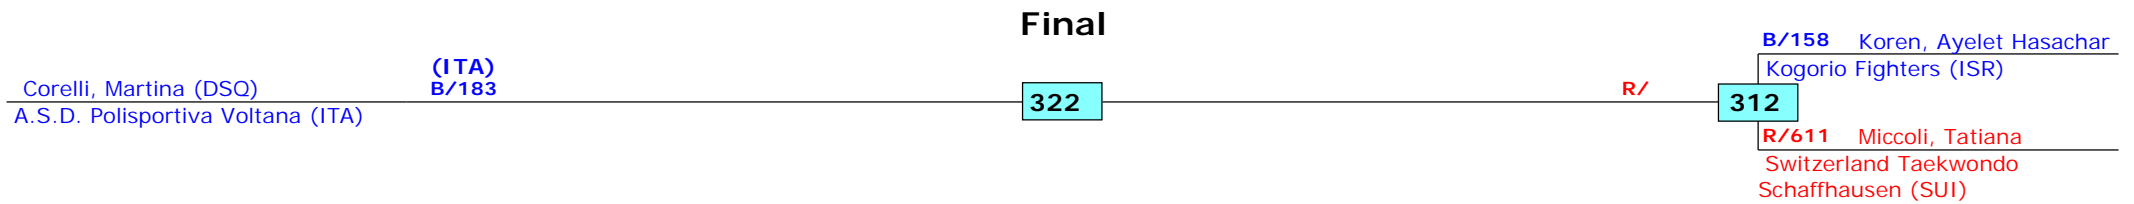

# 2nd Moldova Open 2015 - G1

Tournament date: 17-4-2015 upto 19-4-2015

Juniors Female A -42 (Fin)

Active competitors: 2

Competition date: 17-4-2015

Result legend: (PUN) Punishment  
(WDR) Withdrawal (SDP) Sudden death  
(DSQ) Disqualified (PTG) Points win (gap)  
(RSC) Ref. stop contest (PTF) Points win (normal)  
(SUP) Superiority