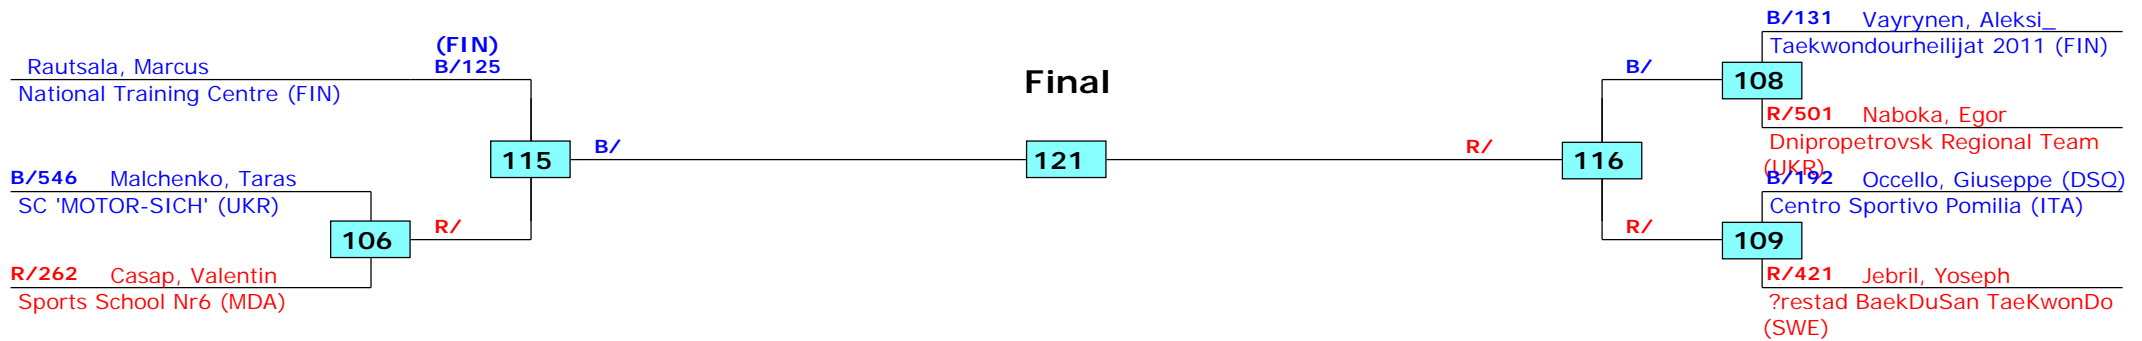

2nd Moldova Open 2015 - G1

Tournament date: 17-4-2015 upto 19-4-2015

Juniors Male A -51 (Bantam)

Active competitors: 6

Competition date: 17-4-2015

Result legend:
(WDR) Withdrawal (SDP) Sudden death
(DSQ) Disqualified (PTG) Points win (gap)
(RSC) Ref. stop contest (PTF) Points win (normal)
(SUP) Superiority

Prize winners:

QF

SF

Final

SF

QF