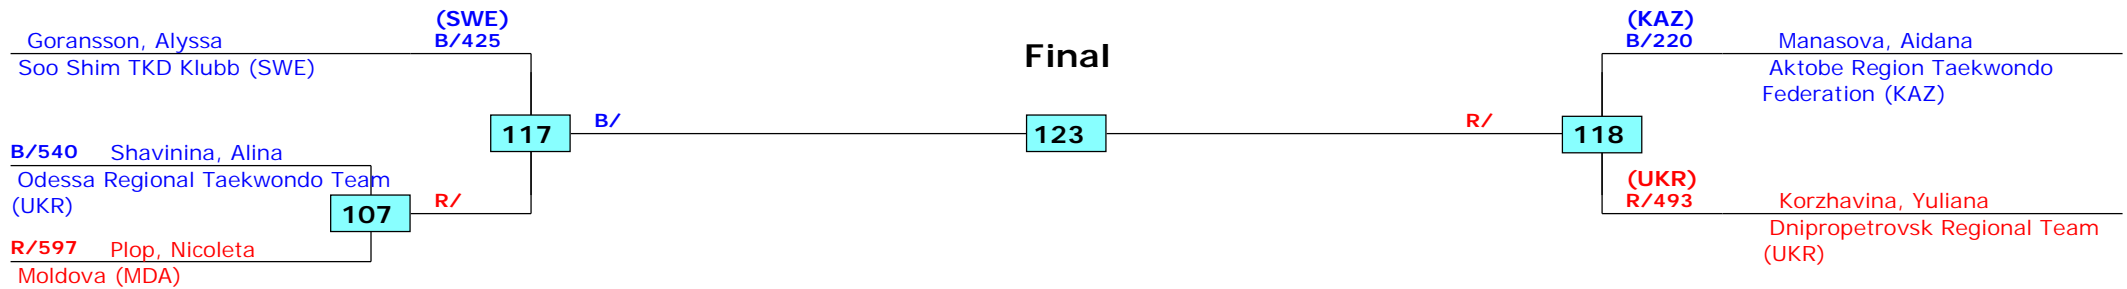

# 2nd Moldova Open 2015 - G1

Tournament date: 17-4-2015 upto 19-4-2015

Juniors Female A -55 (Welter)

Active competitors: 5

Competition date: 17-4-2015

Result legend:  
 (WDR) Withdrawal (SDP) Sudden death  
 (DSQ) Disqualified (PTG) Points win (gap)  
 (RSC) Ref. stop contest (PTF) Points win (normal)  
 (SUP) Superiority (PUN) Punishment