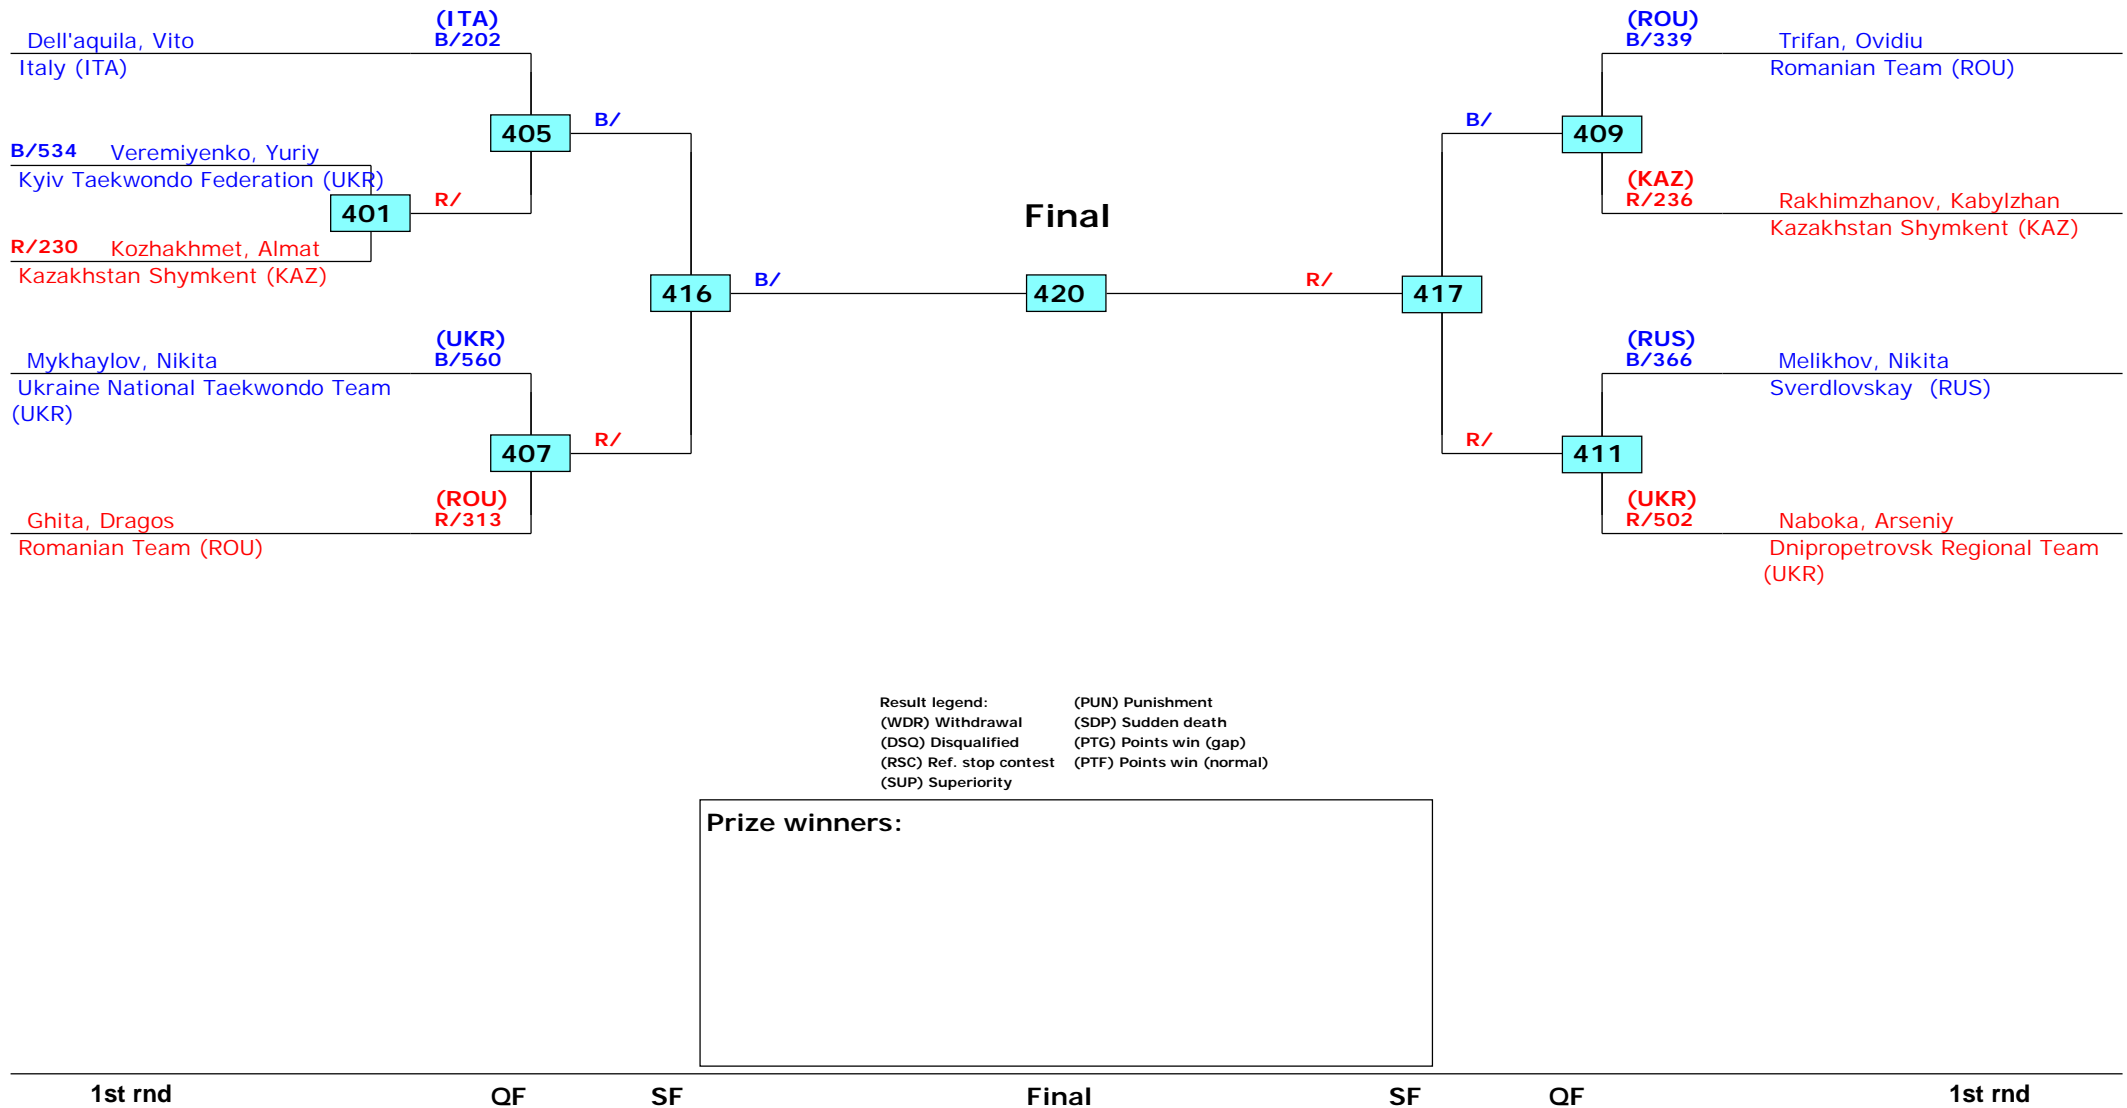

2nd Moldova Open 2015 - G1

Tournament date: 17-4-2015 upto 19-4-2015

Juniors Male A -48 (Fly)

Active competitors: 9

Competition date: 17-4-2015