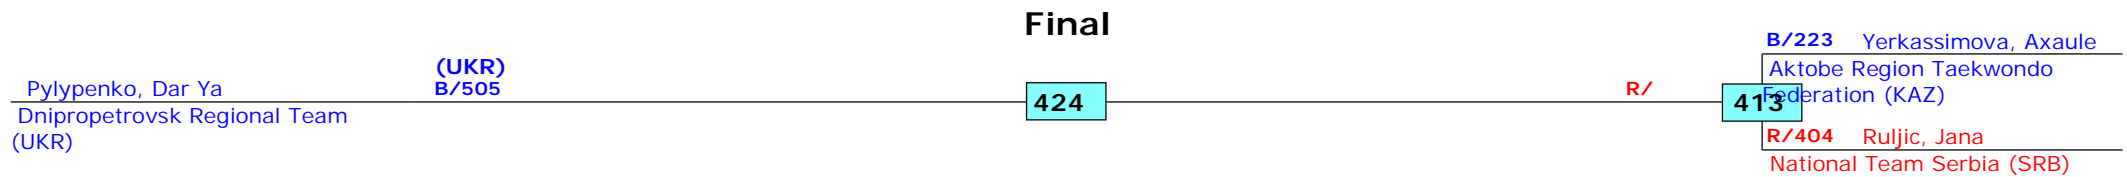

# 2nd Moldova Open 2015 - G1

Tournament date: 17-4-2015 upto 19-4-2015

Juniors Female A -59 (Light Middle)

Active competitors: 3

Competition date: 17-4-2015

Result legend: (PUN) Punishment  
(WDR) Withdrawal (SDP) Sudden death  
(DSQ) Disqualified (PTG) Points win (gap)  
(RSC) Ref. stop contest (PTF) Points win (normal)  
(SUP) Superiority