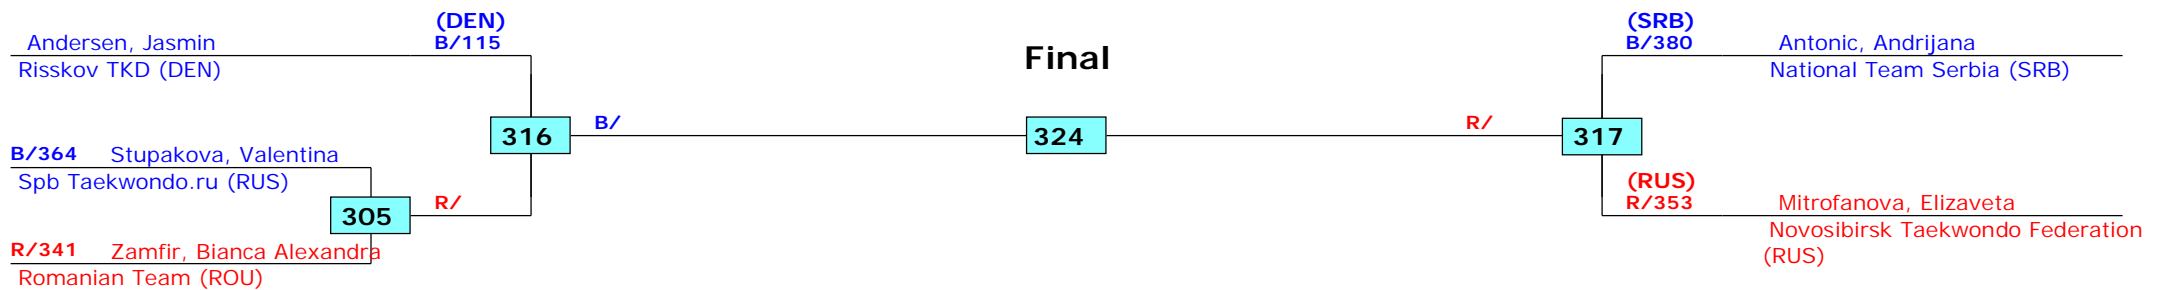

2nd Moldova Open 2015 - G1

Tournament date: 17-4-2015 upto 19-4-2015

Juniors Female A -68 (Light Heavy)

Active competitors: 5

Competition date: 17-4-2015

Result legend:

(WDR) Withdrawal	(PUN) Punishment
(DSQ) Disqualified	(SDP) Sudden death
(RSC) Ref. stop contest	(PTG) Points win (gap)
(SUP) Superiority	(PTF) Points win (normal)

Prize winners:

QF

SF

Final

SF

QF