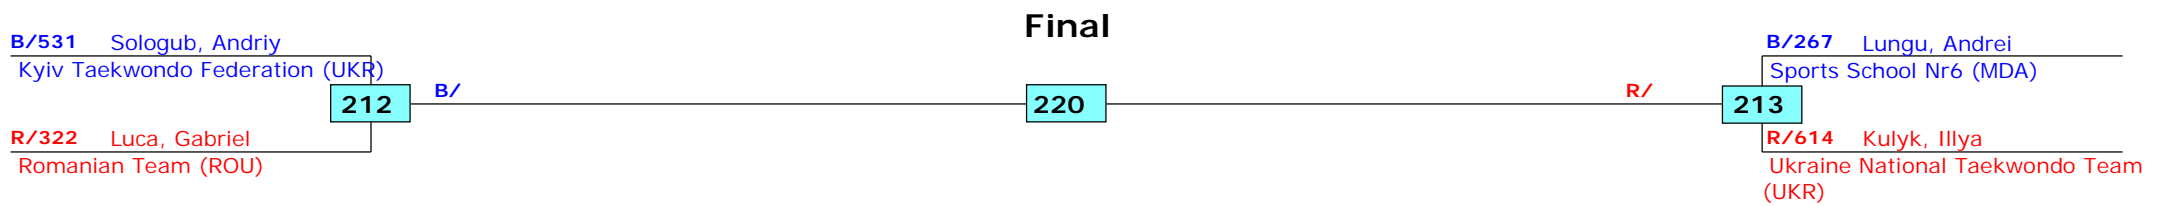

2nd Moldova Open 2015 - G1

Tournament date: 17-4-2015 upto 19-4-2015

Juniors Male A -68 (Light Middle)

Active competitors: 4

Competition date: 17-4-2015

Result legend:

(WDR) Withdrawal	(PUN) Punishment
(DSQ) Disqualified	(SDP) Sudden death
(RSC) Ref. stop contest	(PTG) Points win (gap)
(SUP) Superiority	(PTF) Points win (normal)

Prize winners:

SF

Final

SF