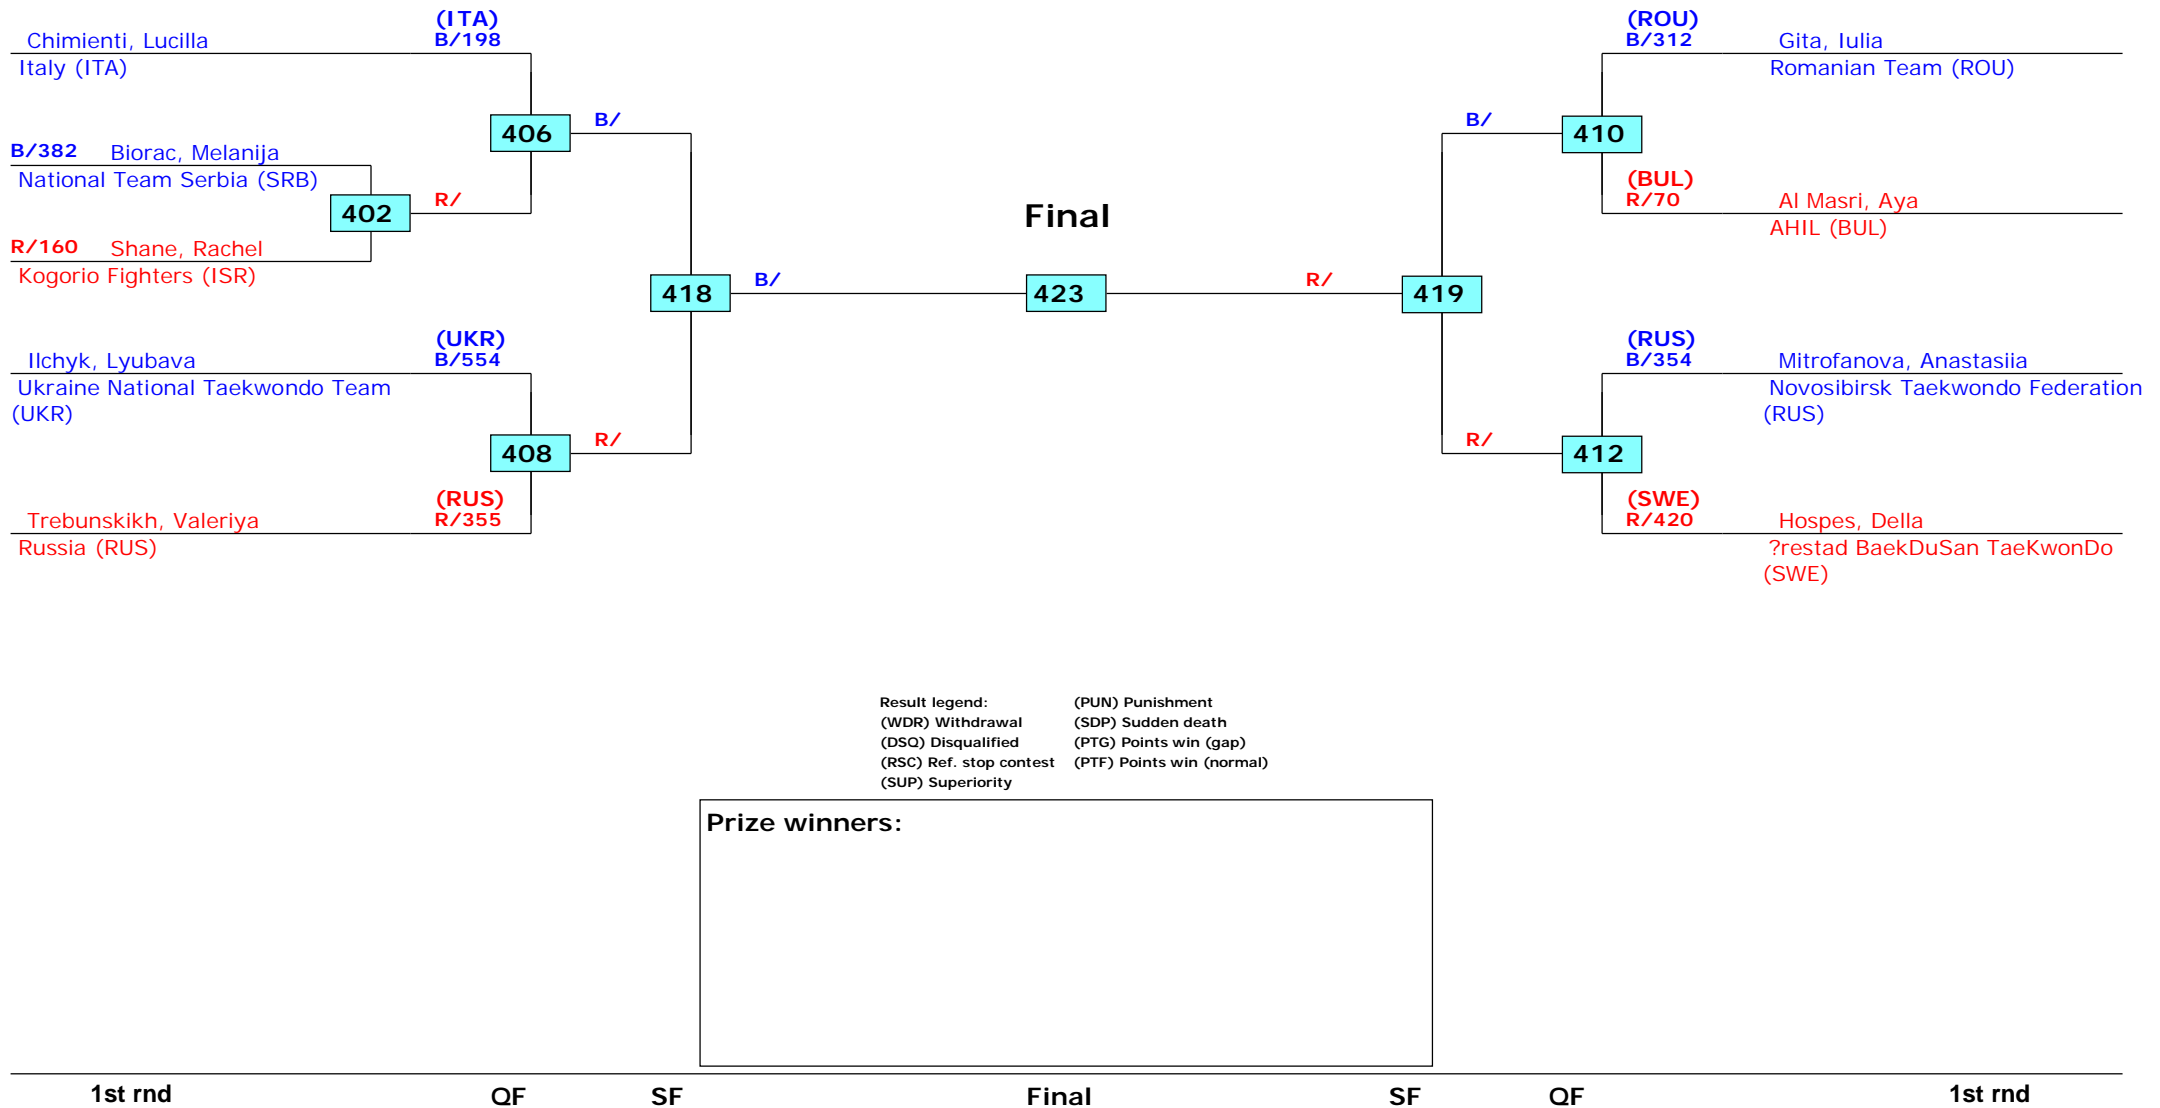

# 2nd Moldova Open 2015 - G1

Tournament date: 17-4-2015 upto 19-4-2015

Juniors Female A -49 (Feather)

Active competitors: 9

Competition date: 17-4-2015

Result legend:  
 (WDR) Withdrawal      (PUN) Punishment  
 (DSQ) Disqualified      (SDP) Sudden death  
 (RSC) Ref. stop contest      (PTG) Points win (gap)  
 (SUP) Superiority      (PTF) Points win (normal)