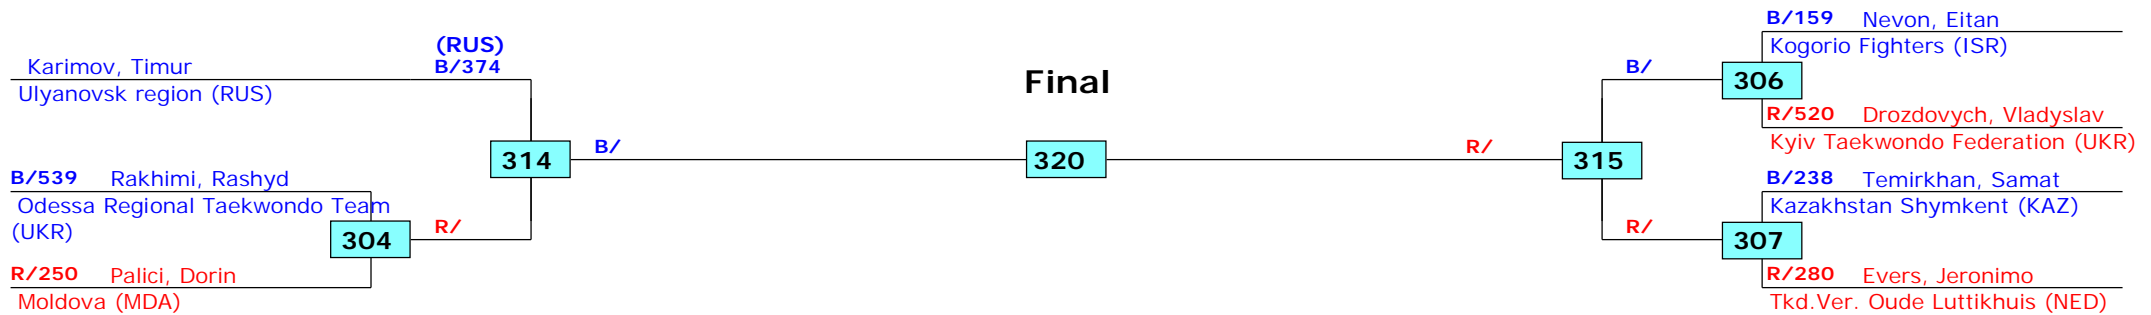

# 2nd Moldova Open 2015 - G1

Tournament date: 17-4-2015 upto 19-4-2015

Juniors Male A -45 (Fin)

Active competitors: 7

Competition date: 17-4-2015

Result legend:  
 (WDR) Withdrawal (SDP) Sudden death  
 (DSQ) Disqualified (PTG) Points win (gap)  
 (RSC) Ref. stop contest (PTF) Points win (normal)  
 (SUP) Superiority (PUN) Punishment