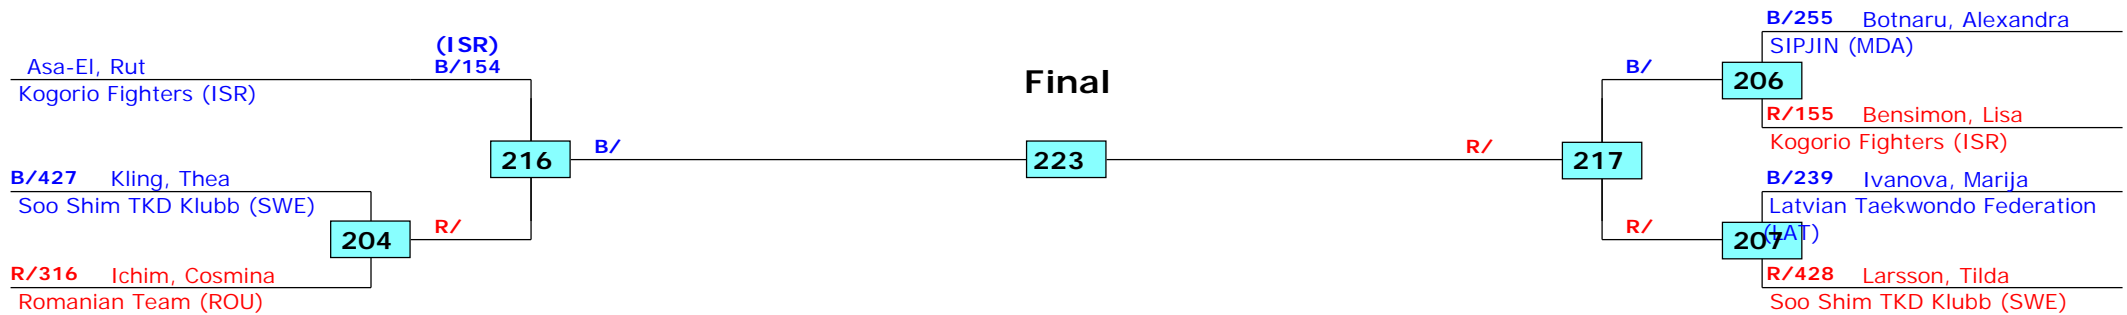

2nd Moldova Open 2015 - G1

Tournament date: 17-4-2015 upto 19-4-2015

Juniors Female A -52 (Light)

Active competitors: 7

Competition date: 17-4-2015

Result legend:
(WDR) Withdrawal (SDP) Sudden death
(DSQ) Disqualified (PTG) Points win (gap)
(RSC) Ref. stop contest (PTF) Points win (normal)
(SUP) Superiority

Prize winners:

QF

SF

Final

SF

QF