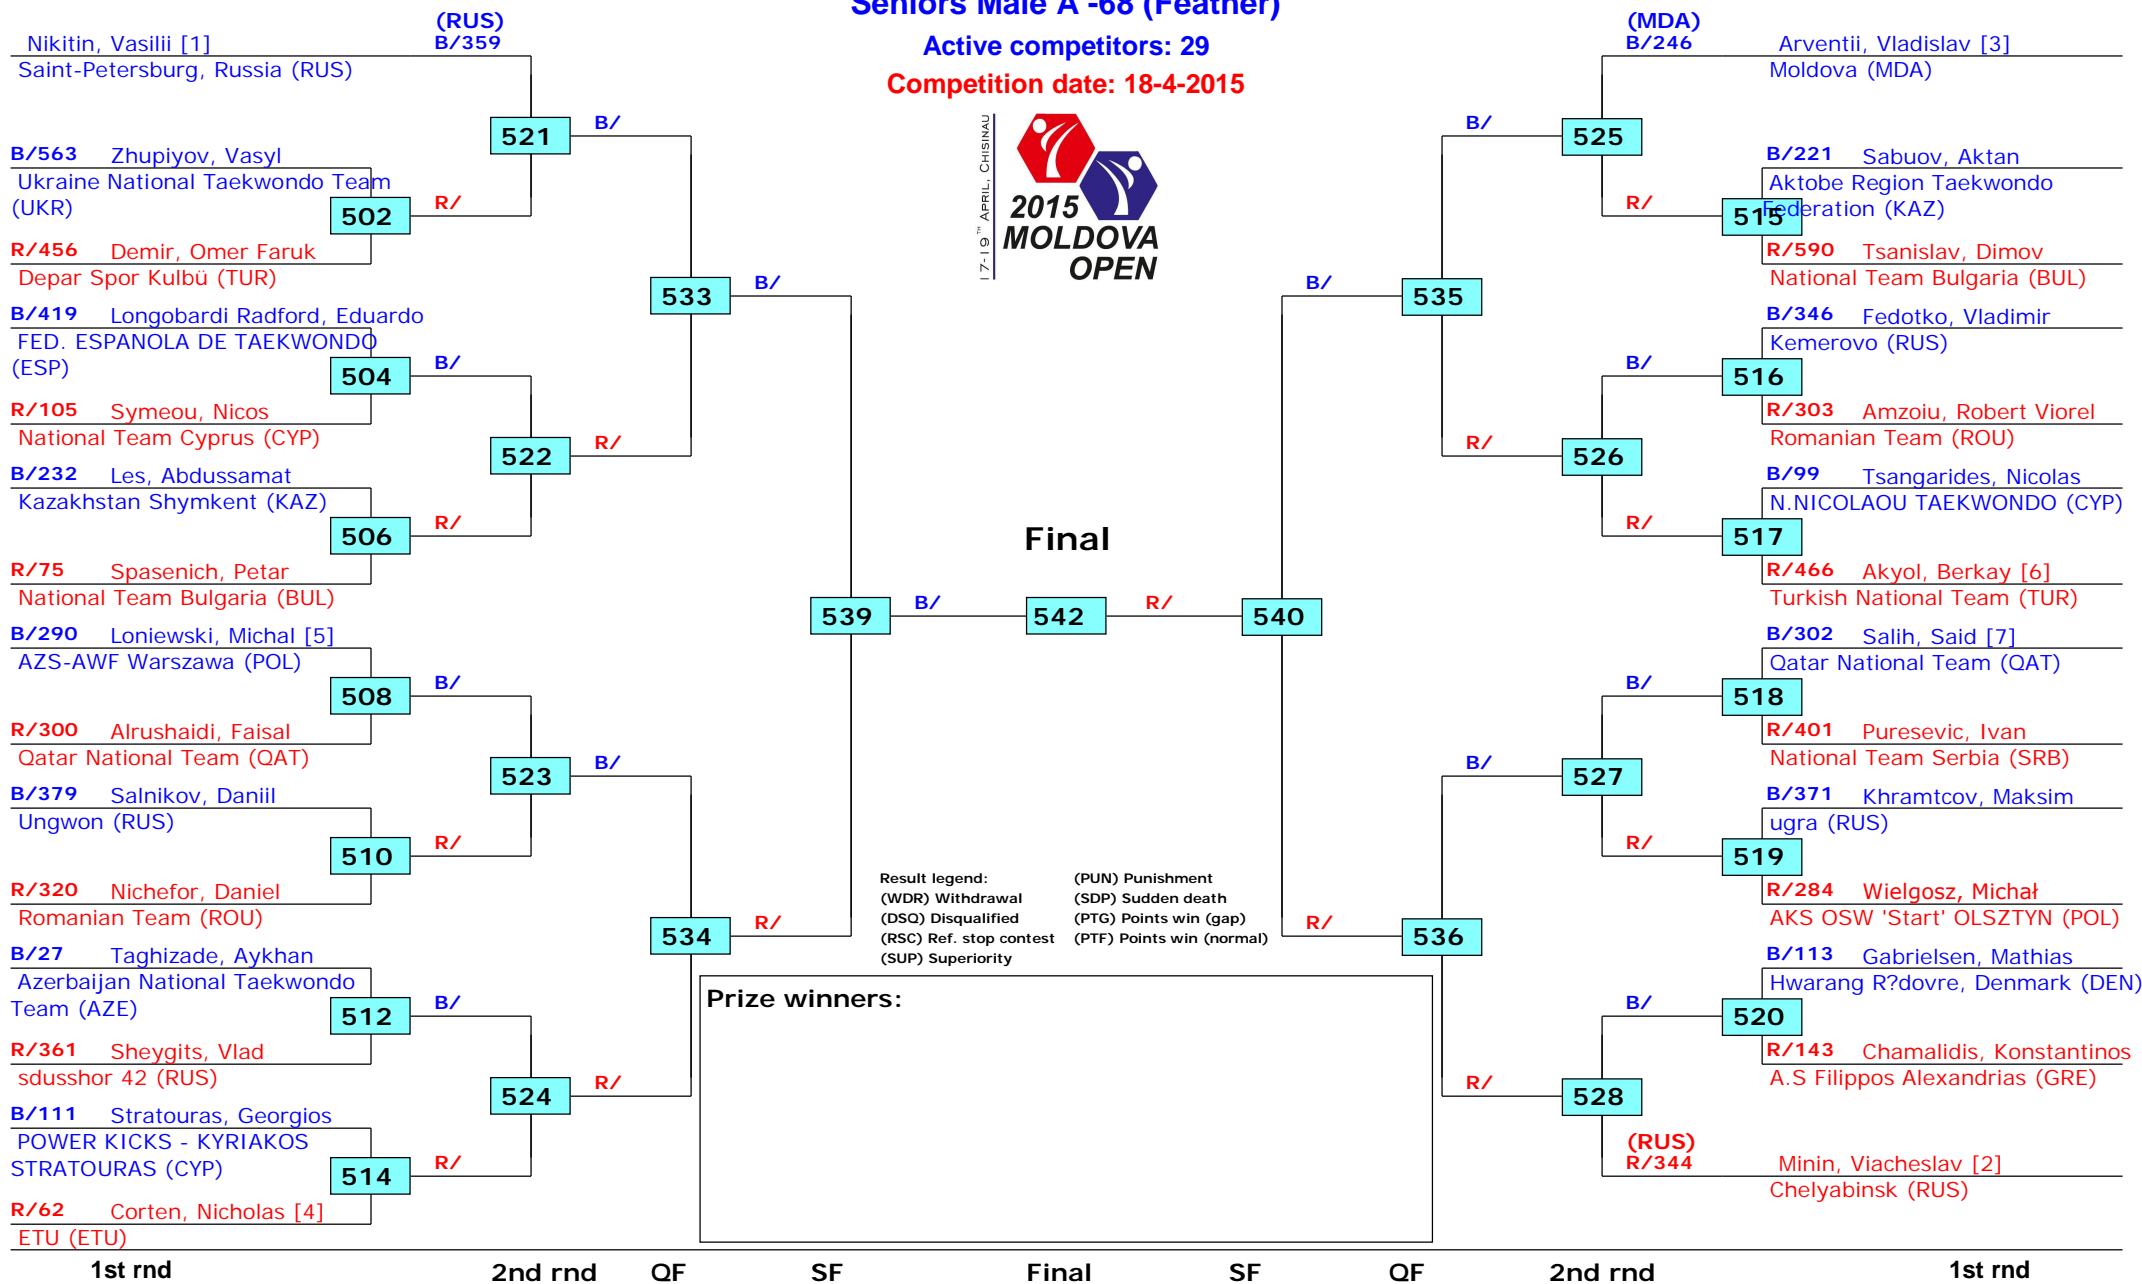

## Seniors Male A -63 (Bantam)

Active competitors: 24

Competition date: 18-4-2015

# 2nd Moldova Open 2015 - G1

Tournament date: 17-4-2015 upto 19-4-2015

## Seniors Male A -68 (Feather)

Active competitors: 29

Competition date: 18-4-2015