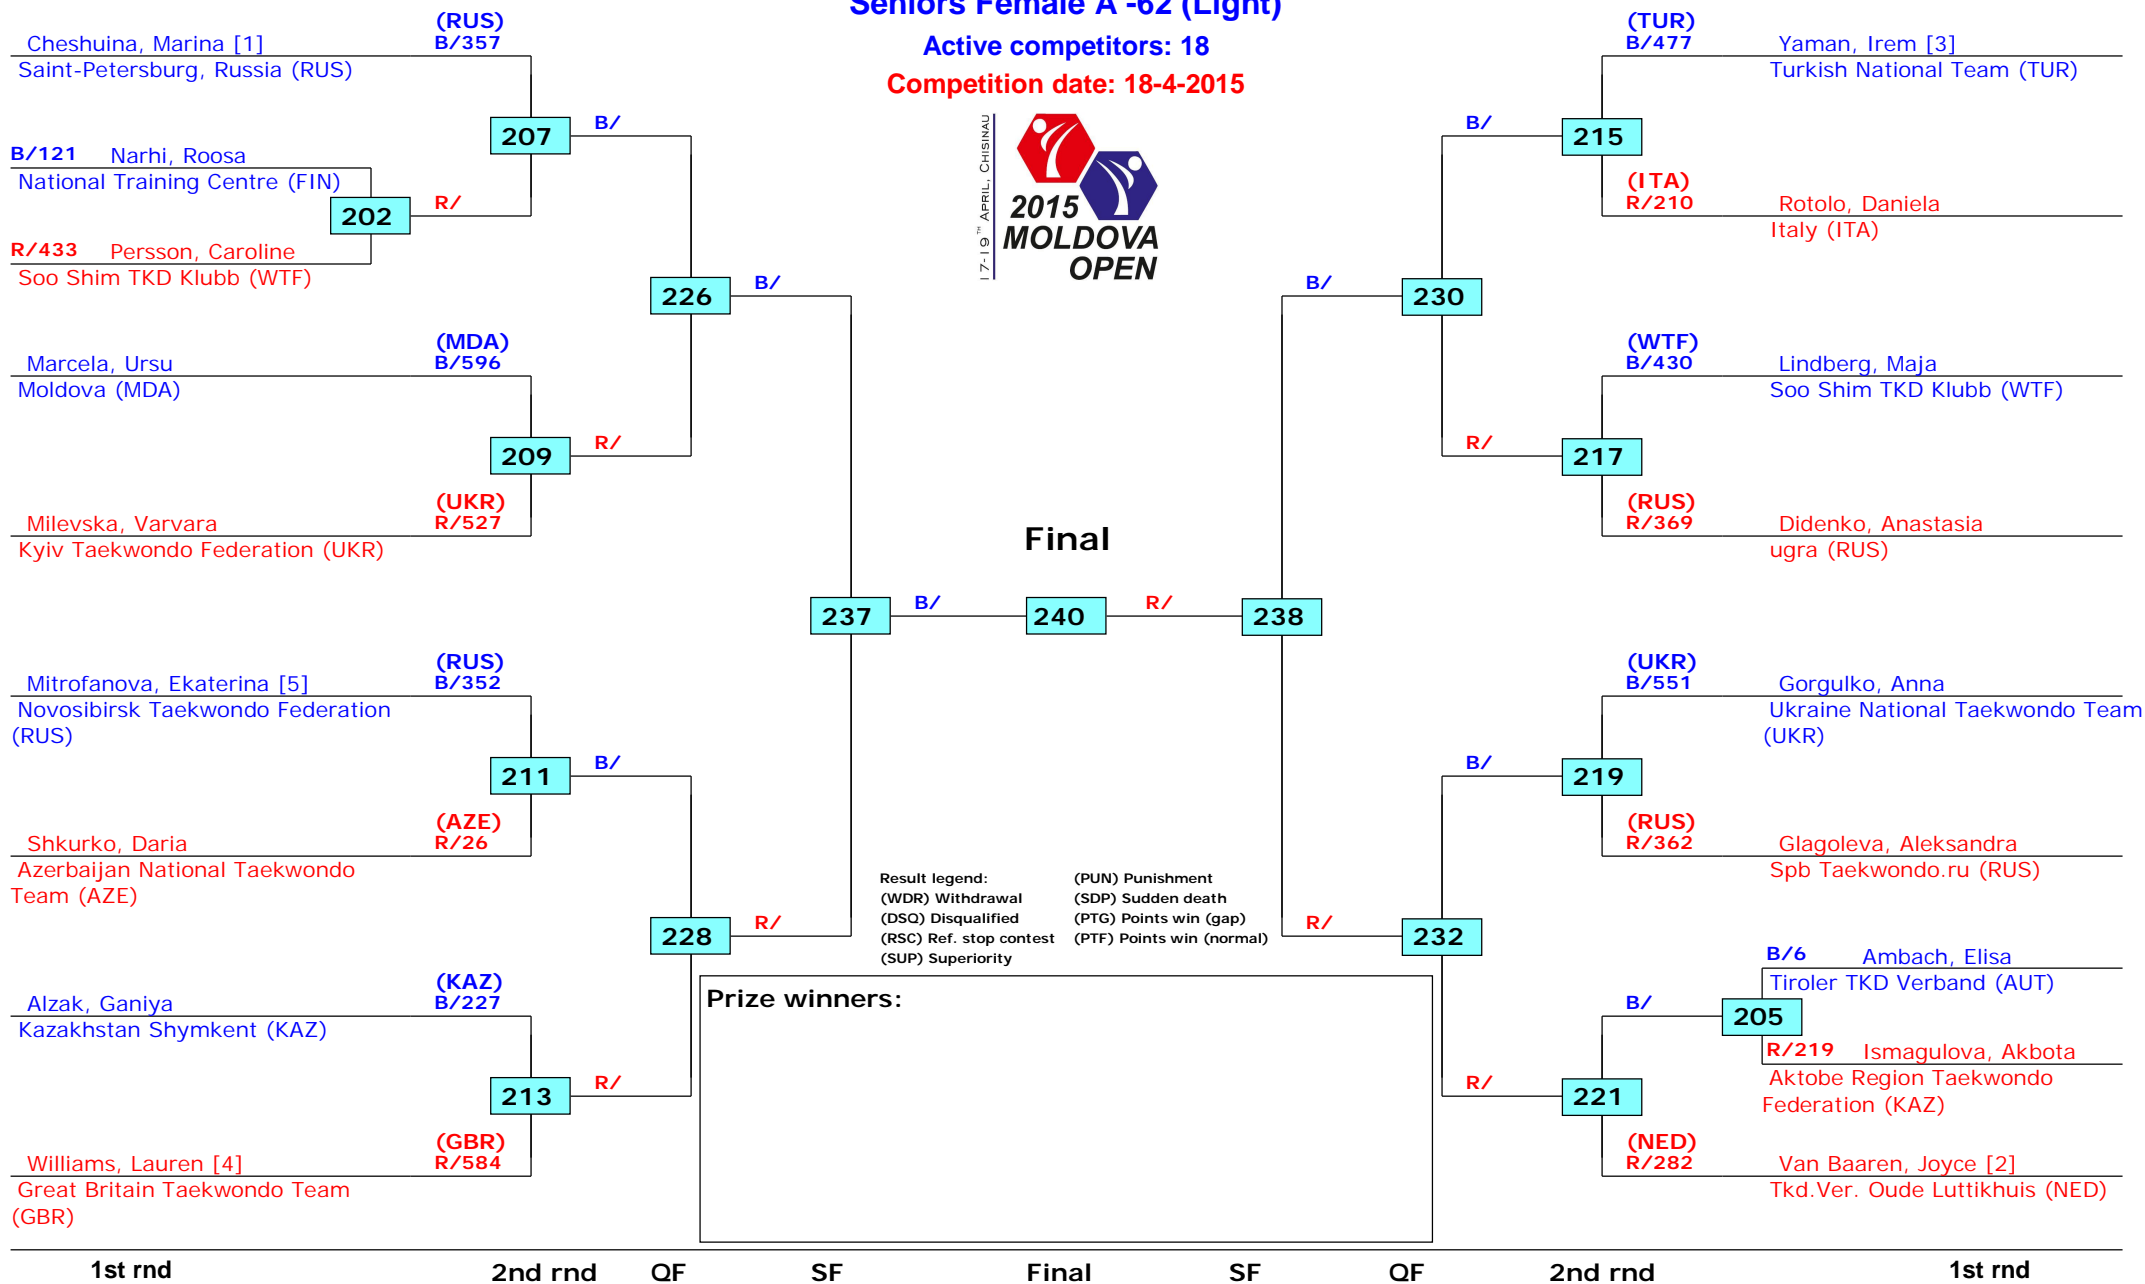

## Seniors Female A -57 (Feather)

Active competitors: 16

Competition date: 18-4-2015

Result legend:  
 (WDR) Withdrawal (PUN) Punishment  
 (DSQ) Disqualified (SDP) Sudden death  
 (RSC) Ref. stop contest (PTG) Points win (gap)  
 (SUP) Superiority (PTF) Points win (normal)

Prize winners:

1st rnd

QF

SF

Final

SF

QF

1st rnd

# 2nd Moldova Open 2015 - G1

Tournament date: 17-4-2015 upto 19-4-2015

## Seniors Female A -62 (Light)

Active competitors: 18

Competition date: 18-4-2015