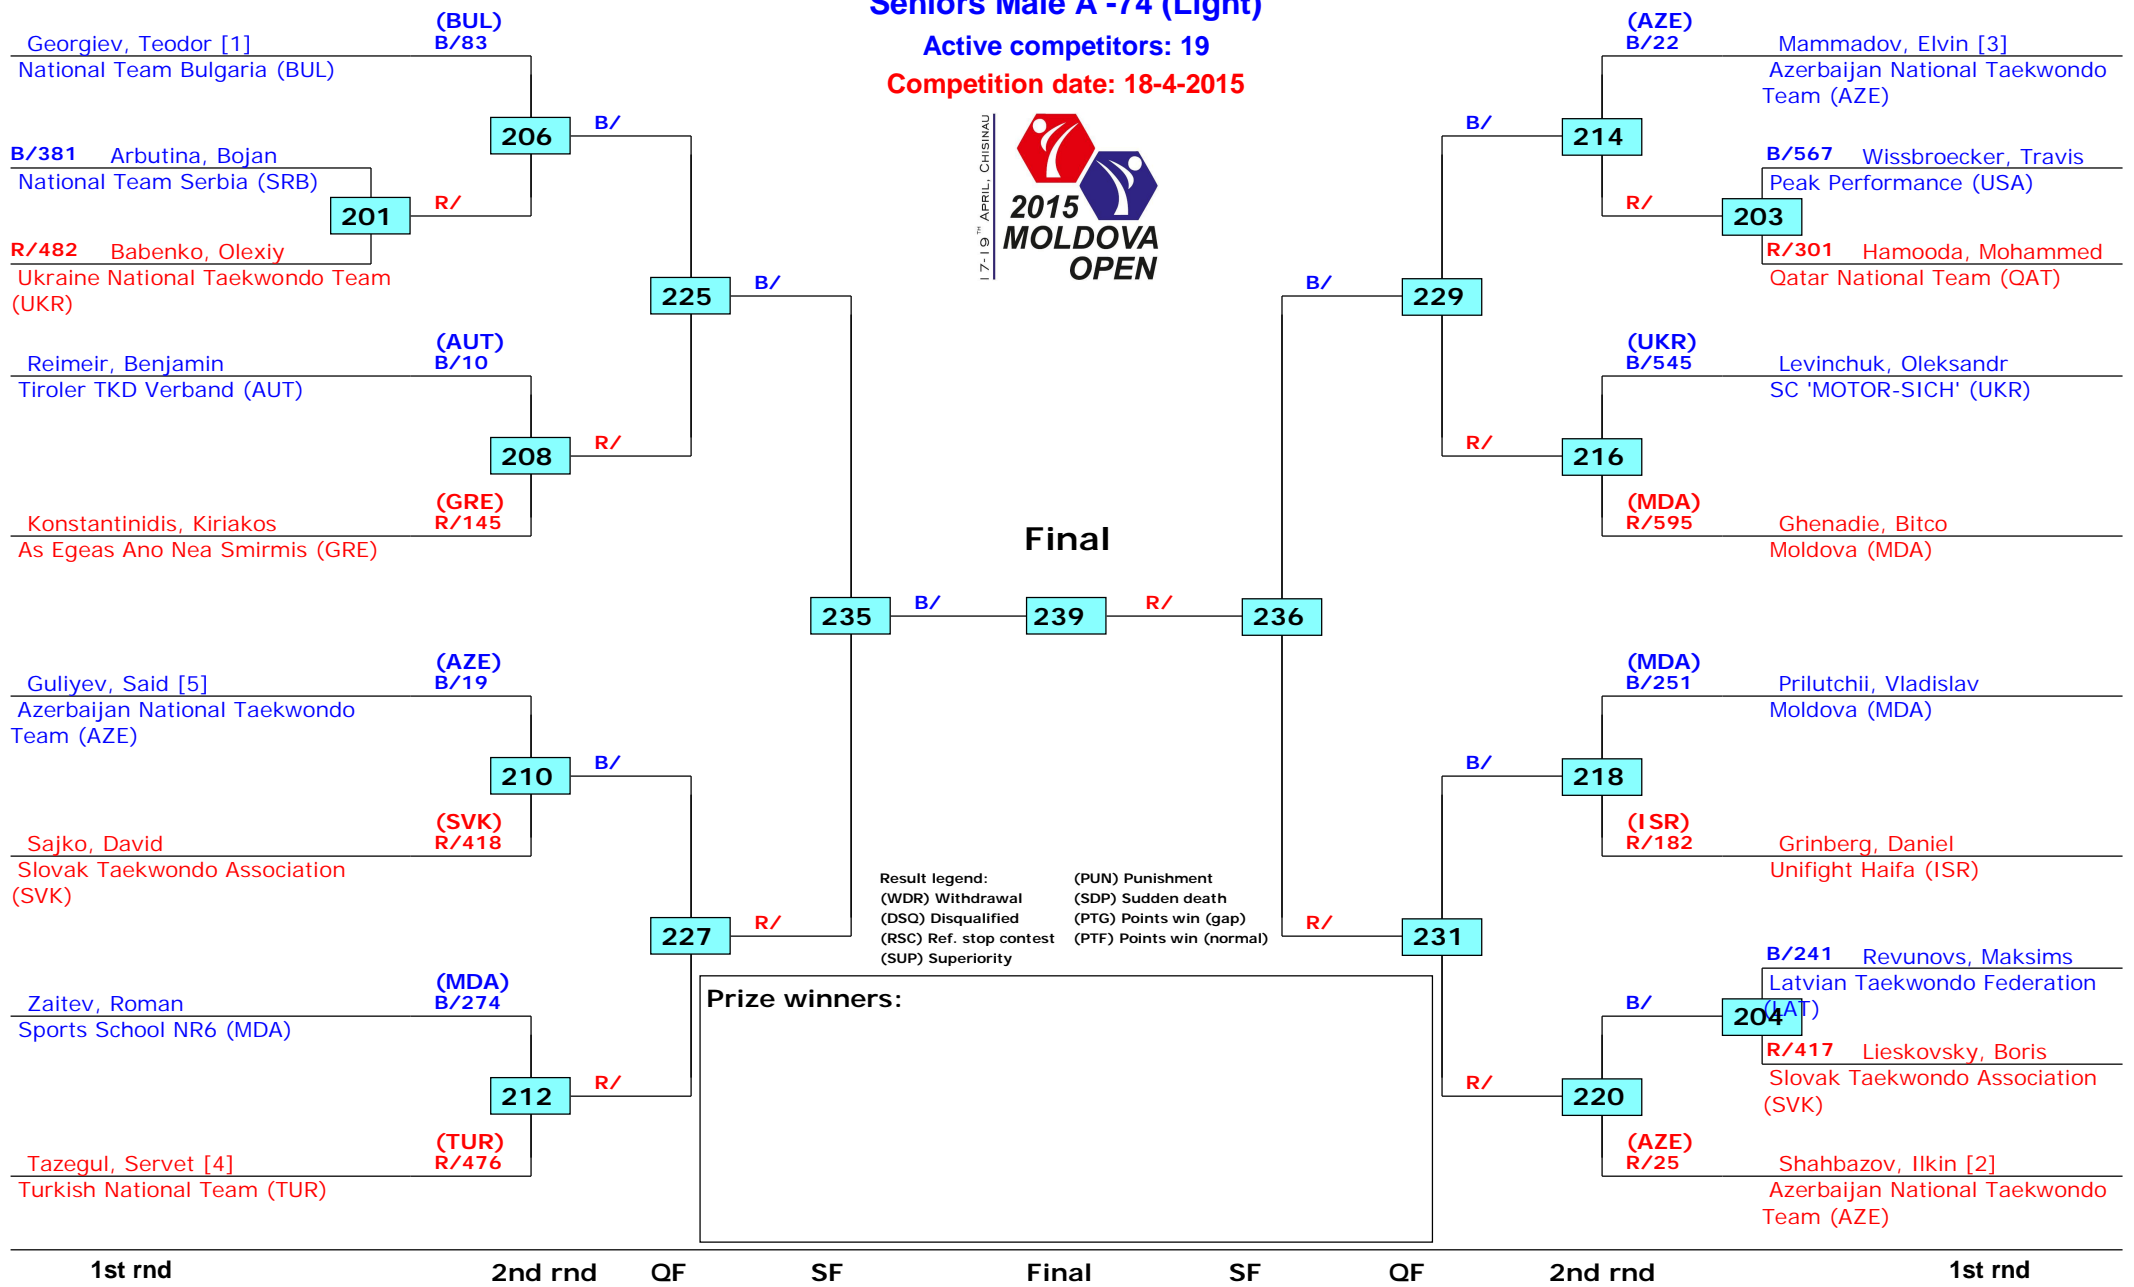

2nd Moldova Open 2015 - G1

Tournament date: 17-4-2015 upto 19-4-2015

Seniors Male A -74 (Light)

Active competitors: 19

Competition date: 18-4-2015