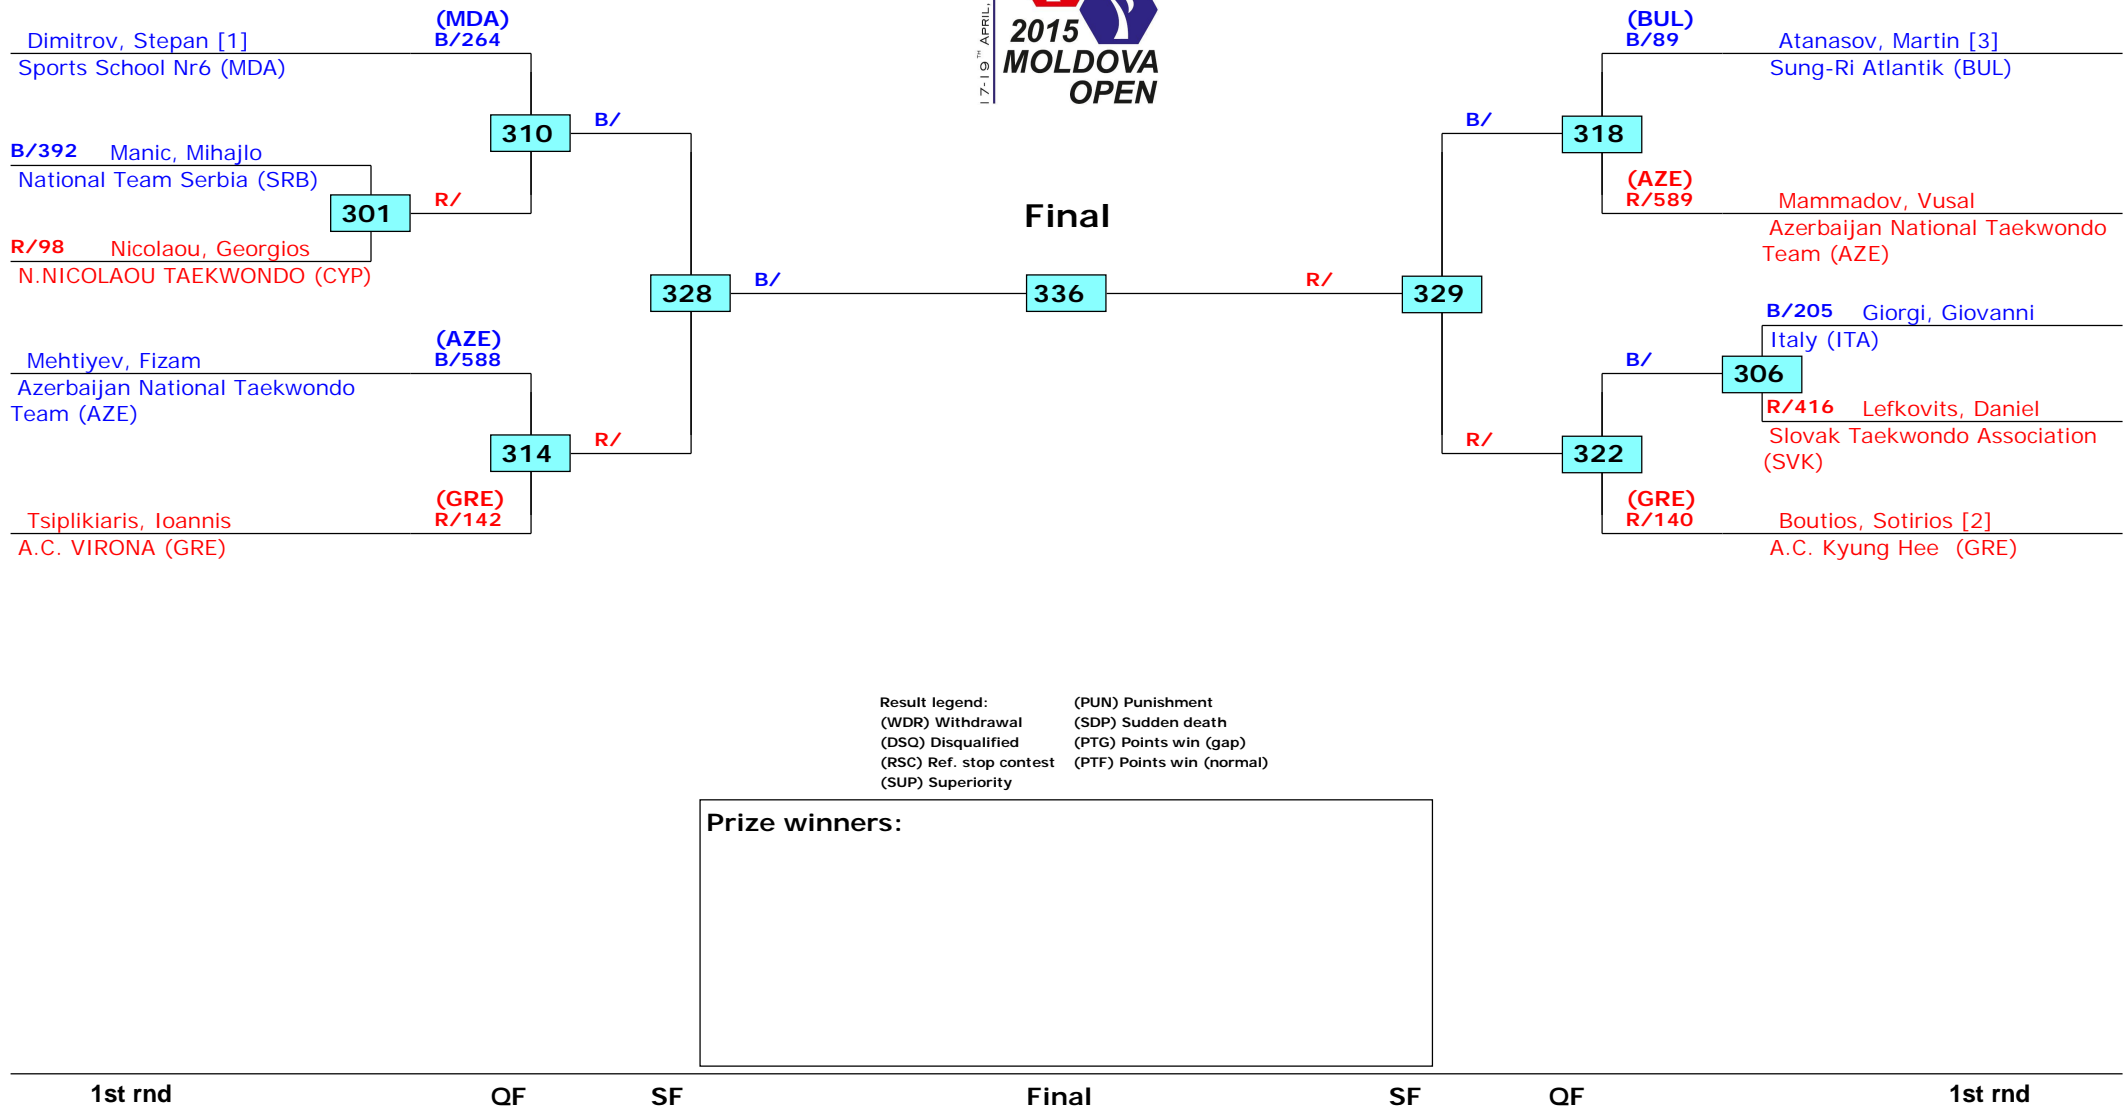

# 2nd Moldova Open 2015 - G1

Tournament date: 17-4-2015 upto 19-4-2015

Seniors Male A -54 (Fin)

Active competitors: 10

Competition date: 18-4-2015

# 2nd Moldova Open 2015 - G1

Tournament date: 17-4-2015 upto 19-4-2015