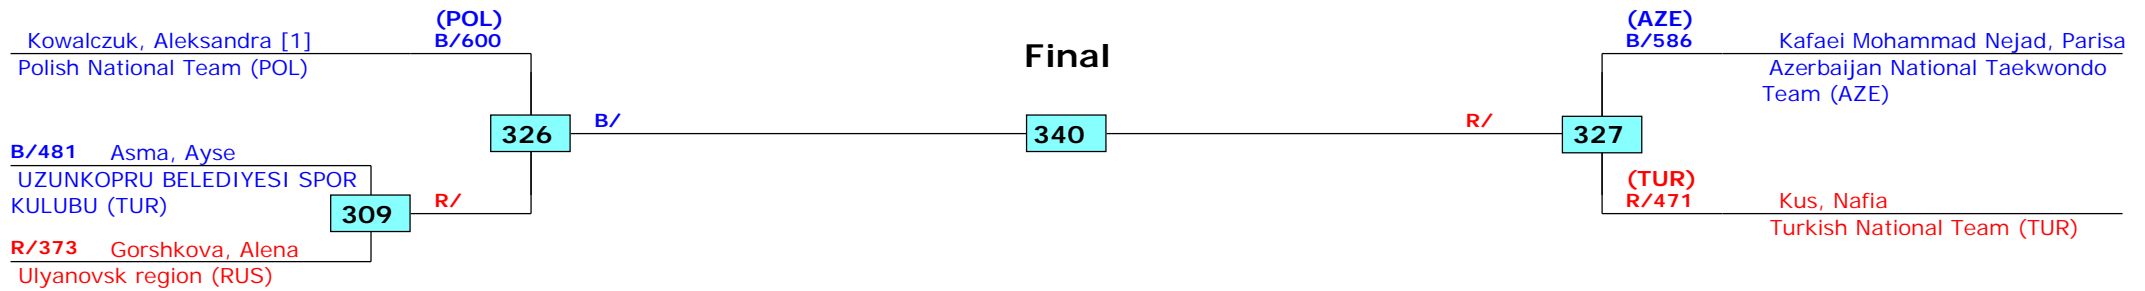

2nd Moldova Open 2015 - G1

Tournament date: 17-4-2015 upto 19-4-2015

Seniors Female A +73 (Heavy)

Active competitors: 5

Competition date: 18-4-2015