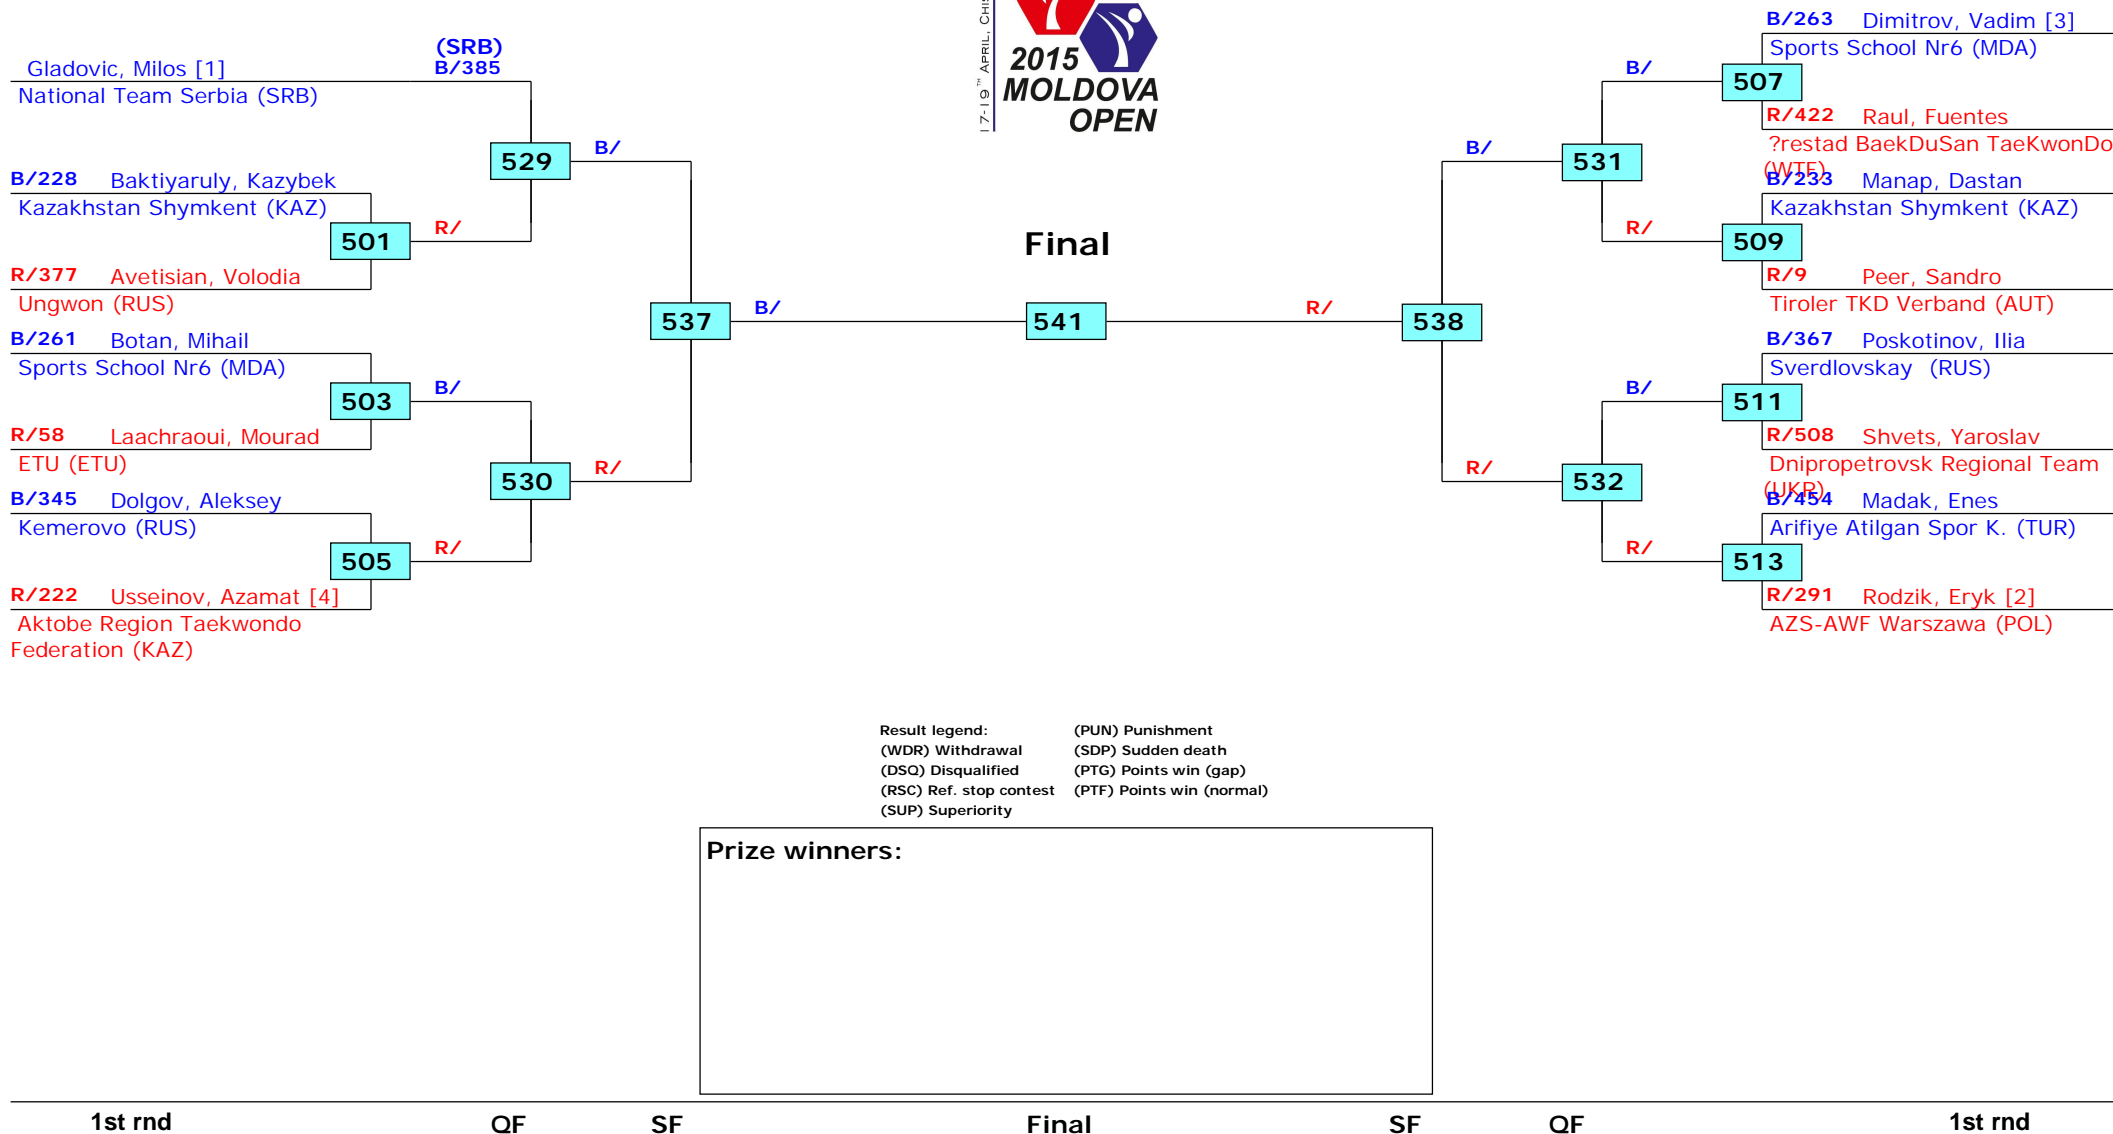

2nd Moldova Open 2015 - G1

Tournament date: 17-4-2015 upto 19-4-2015

Seniors Male A -58 (Fly)

Active competitors: 15

Competition date: 18-4-2015