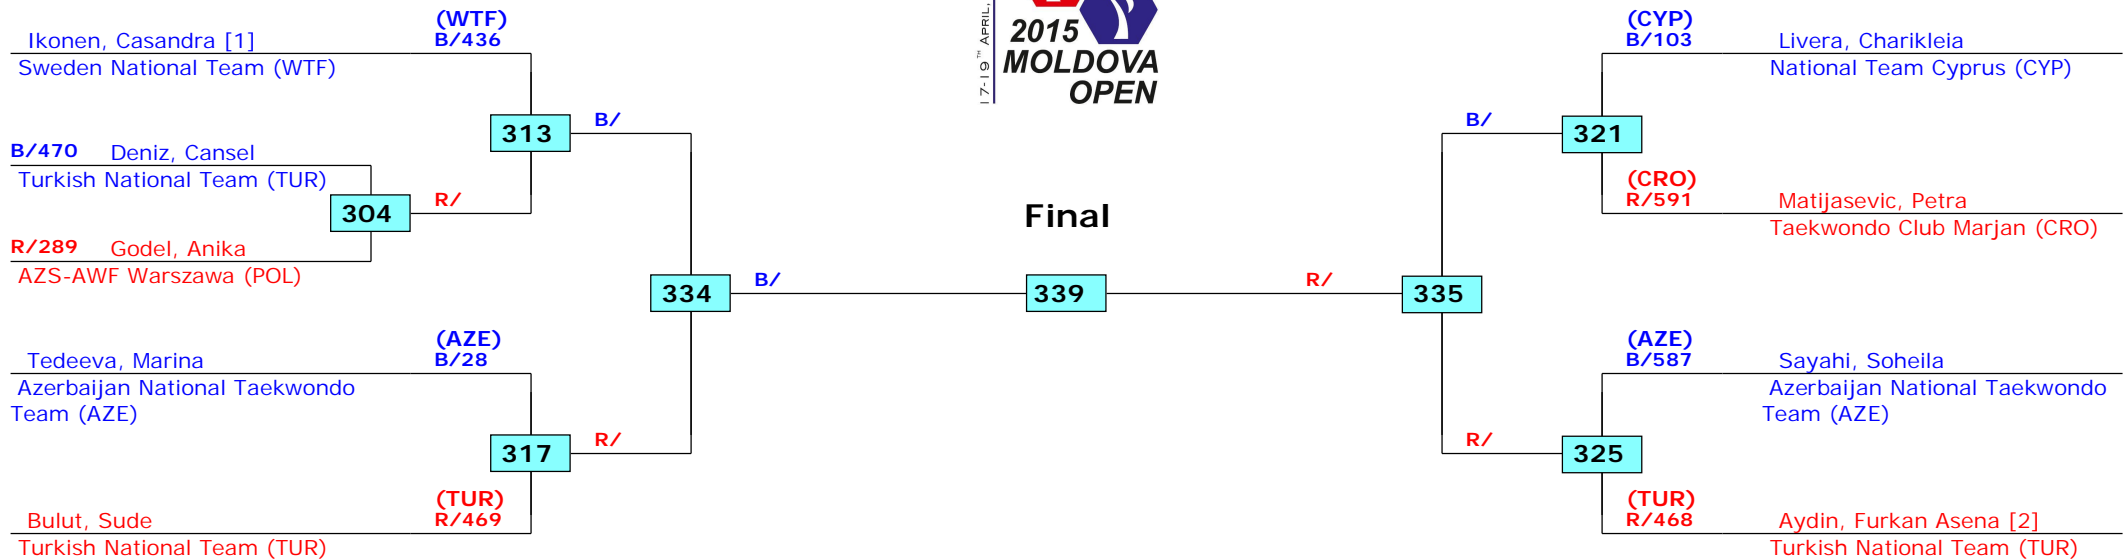

# 2nd Moldova Open 2015 - G1

Tournament date: 17-4-2015 upto 19-4-2015

Seniors Female A -67 (Welter)

Active competitors: 7

Competition date: 18-4-2015

Result legend:

(WDR) Withdrawal	(PUN) Punishment
(DSQ) Disqualified	(SDP) Sudden death
(RSC) Ref. stop contest	(PTG) Points win (gap)
(SUP) Superiority	(PTF) Points win (normal)

Prize winners:

QF

SF

Final

SF

QF

# 2nd Moldova Open 2015 - G1

Tournament date: 17-4-2015 upto 19-4-2015

Seniors Female A -73 (Middle)

Active competitors: 9

Competition date: 18-4-2015

Result legend:

(WDR) Withdrawal	(PUN) Punishment
(DSQ) Disqualified	(SDP) Sudden death
(RSC) Ref. stop contest	(PTG) Points win (gap)
(SUP) Superiority	(PTF) Points win (normal)