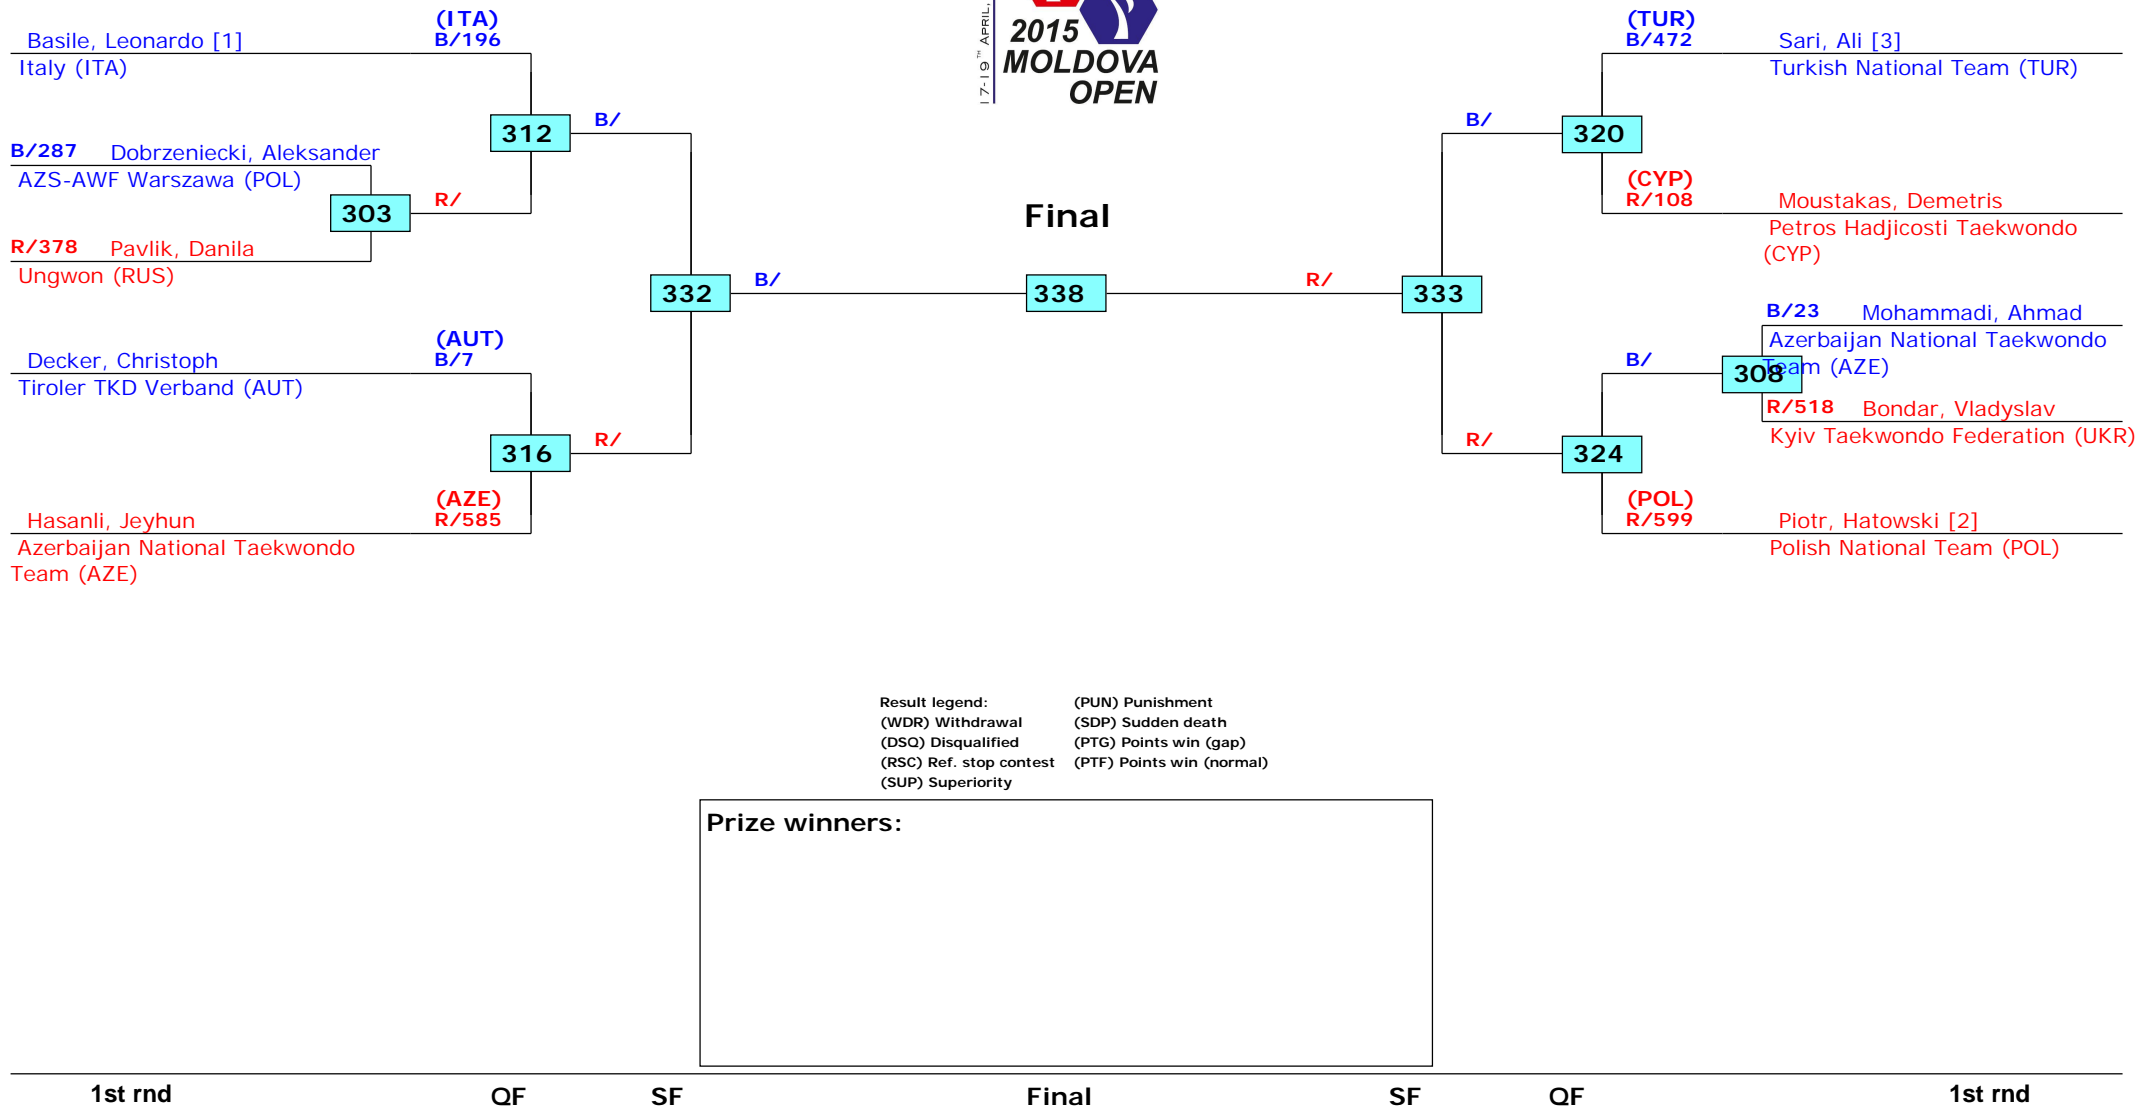

2nd Moldova Open 2015 - G1

Tournament date: 17-4-2015 upto 19-4-2015

Seniors Male A +87 (Heavy)

Active competitors: 10

Competition date: 18-4-2015