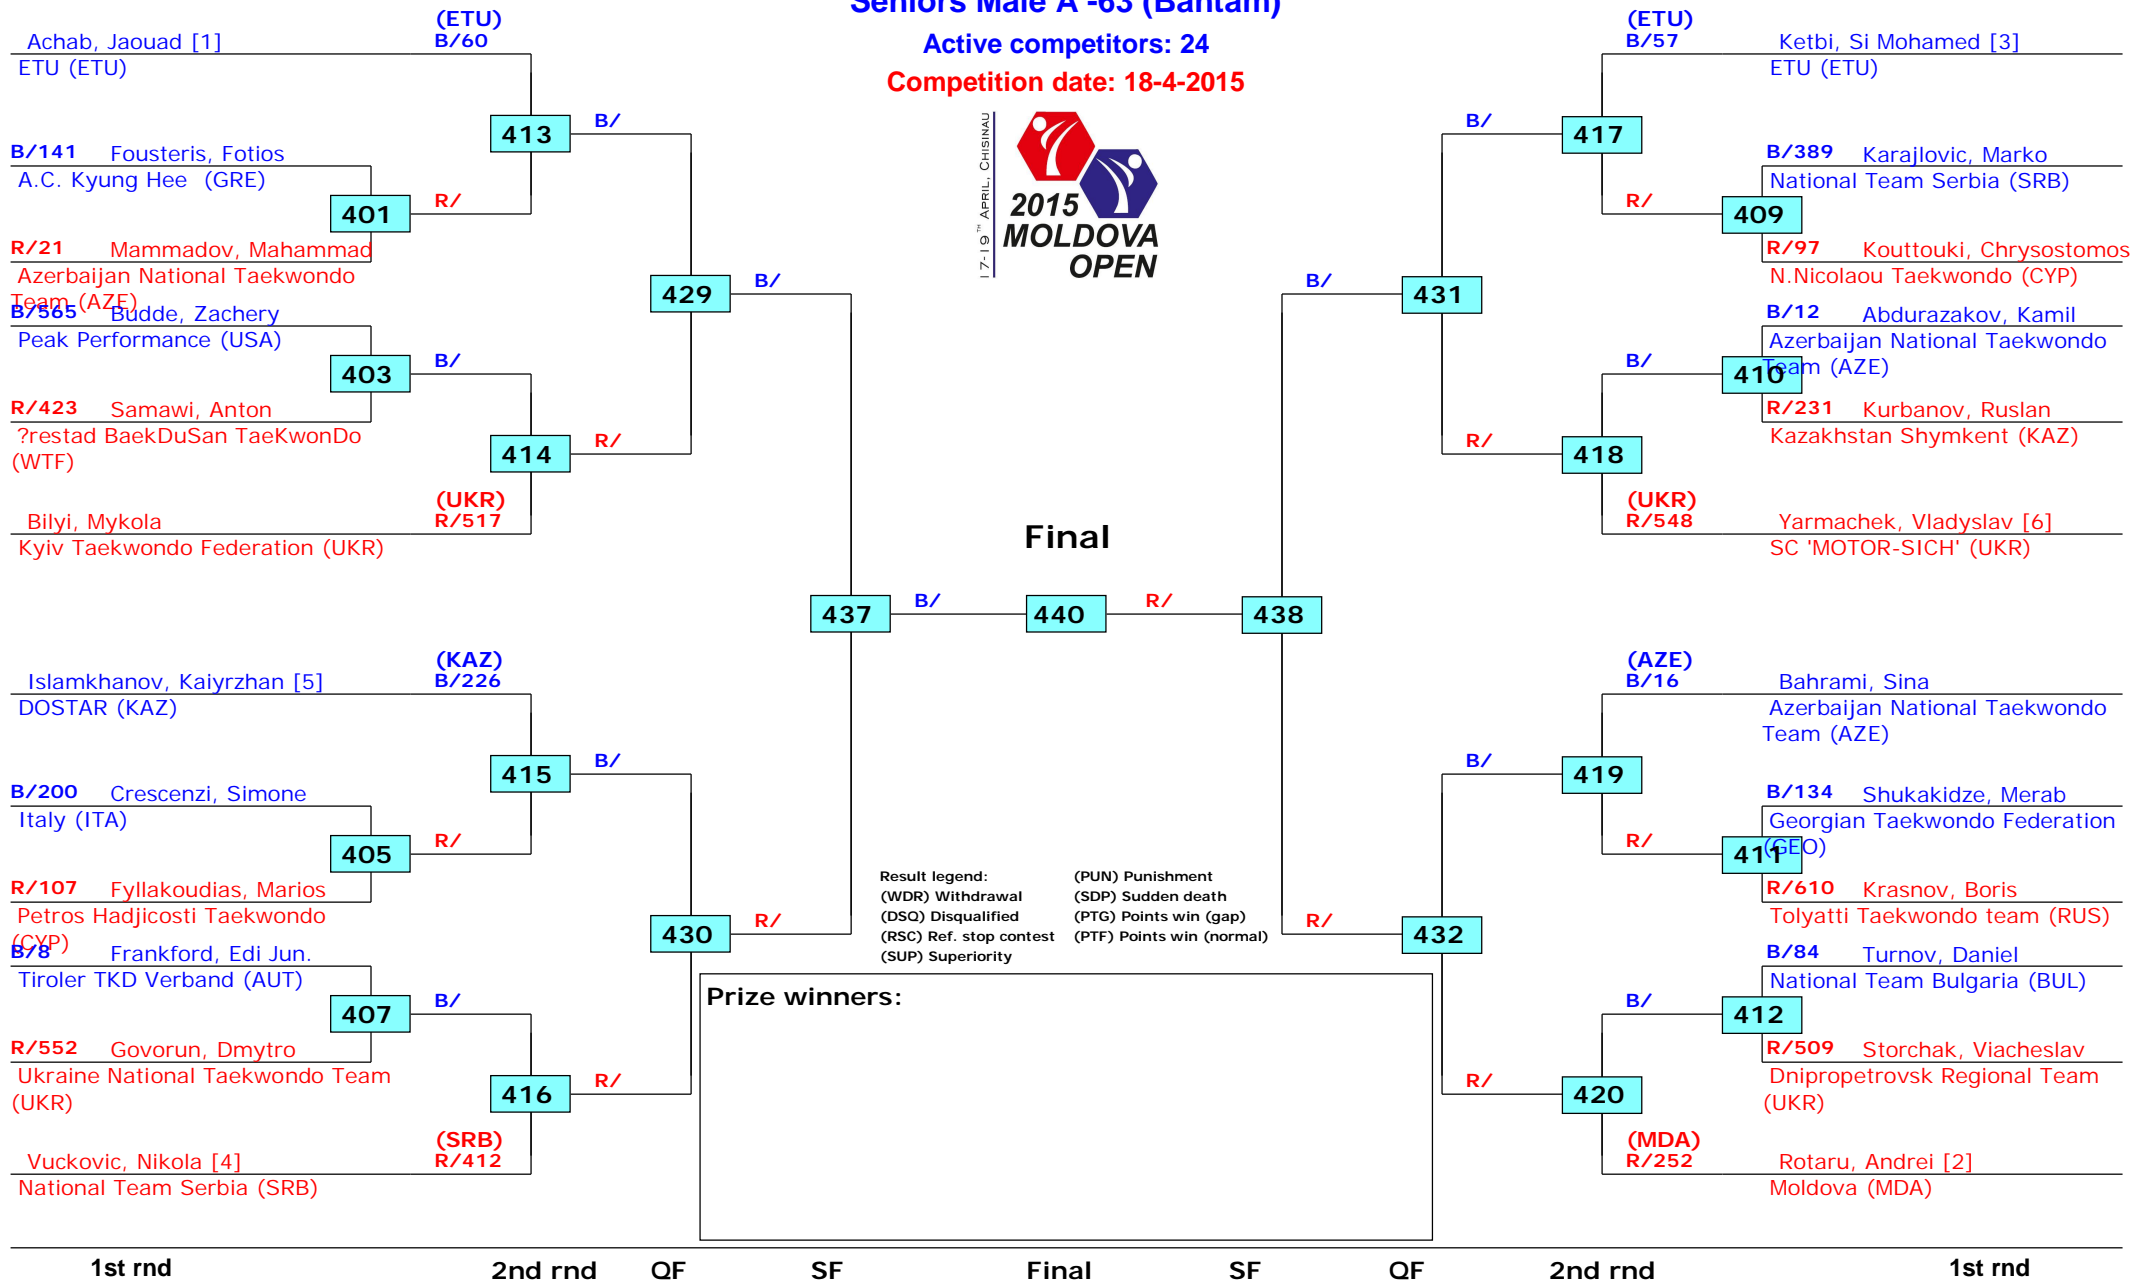

2nd Moldova Open 2015 - G1

Tournament date: 17-4-2015 upto 19-4-2015

Seniors Male A -63 (Bantam)

Active competitors: 24

Competition date: 18-4-2015