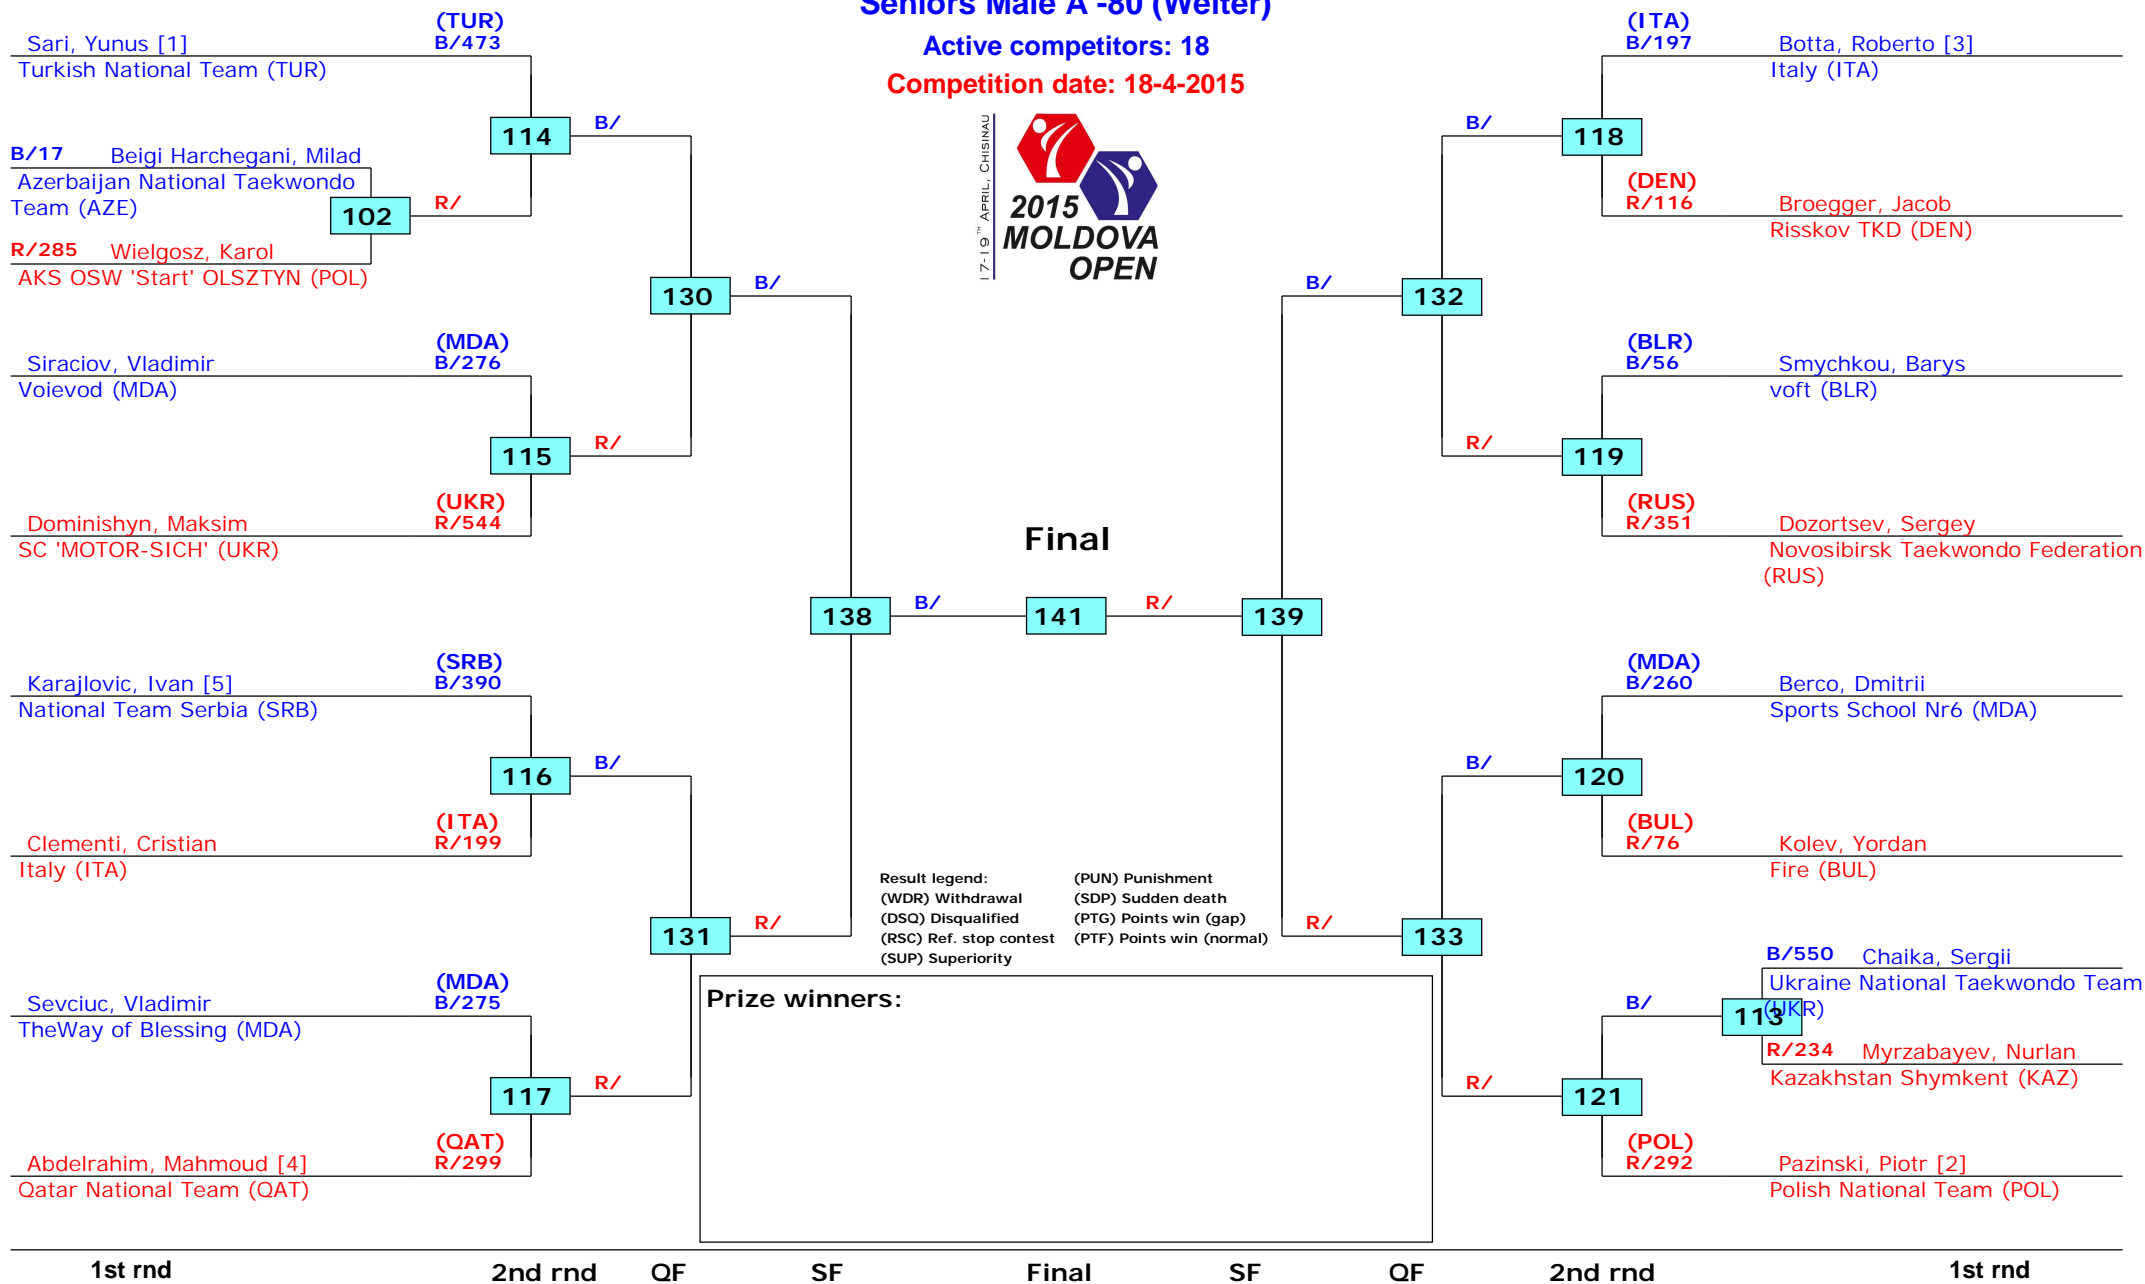

2nd Moldova Open 2015 - G1

Tournament date: 17-4-2015 upto 19-4-2015

Seniors Male A -80 (Welter)

Active competitors: 18

Competition date: 18-4-2015