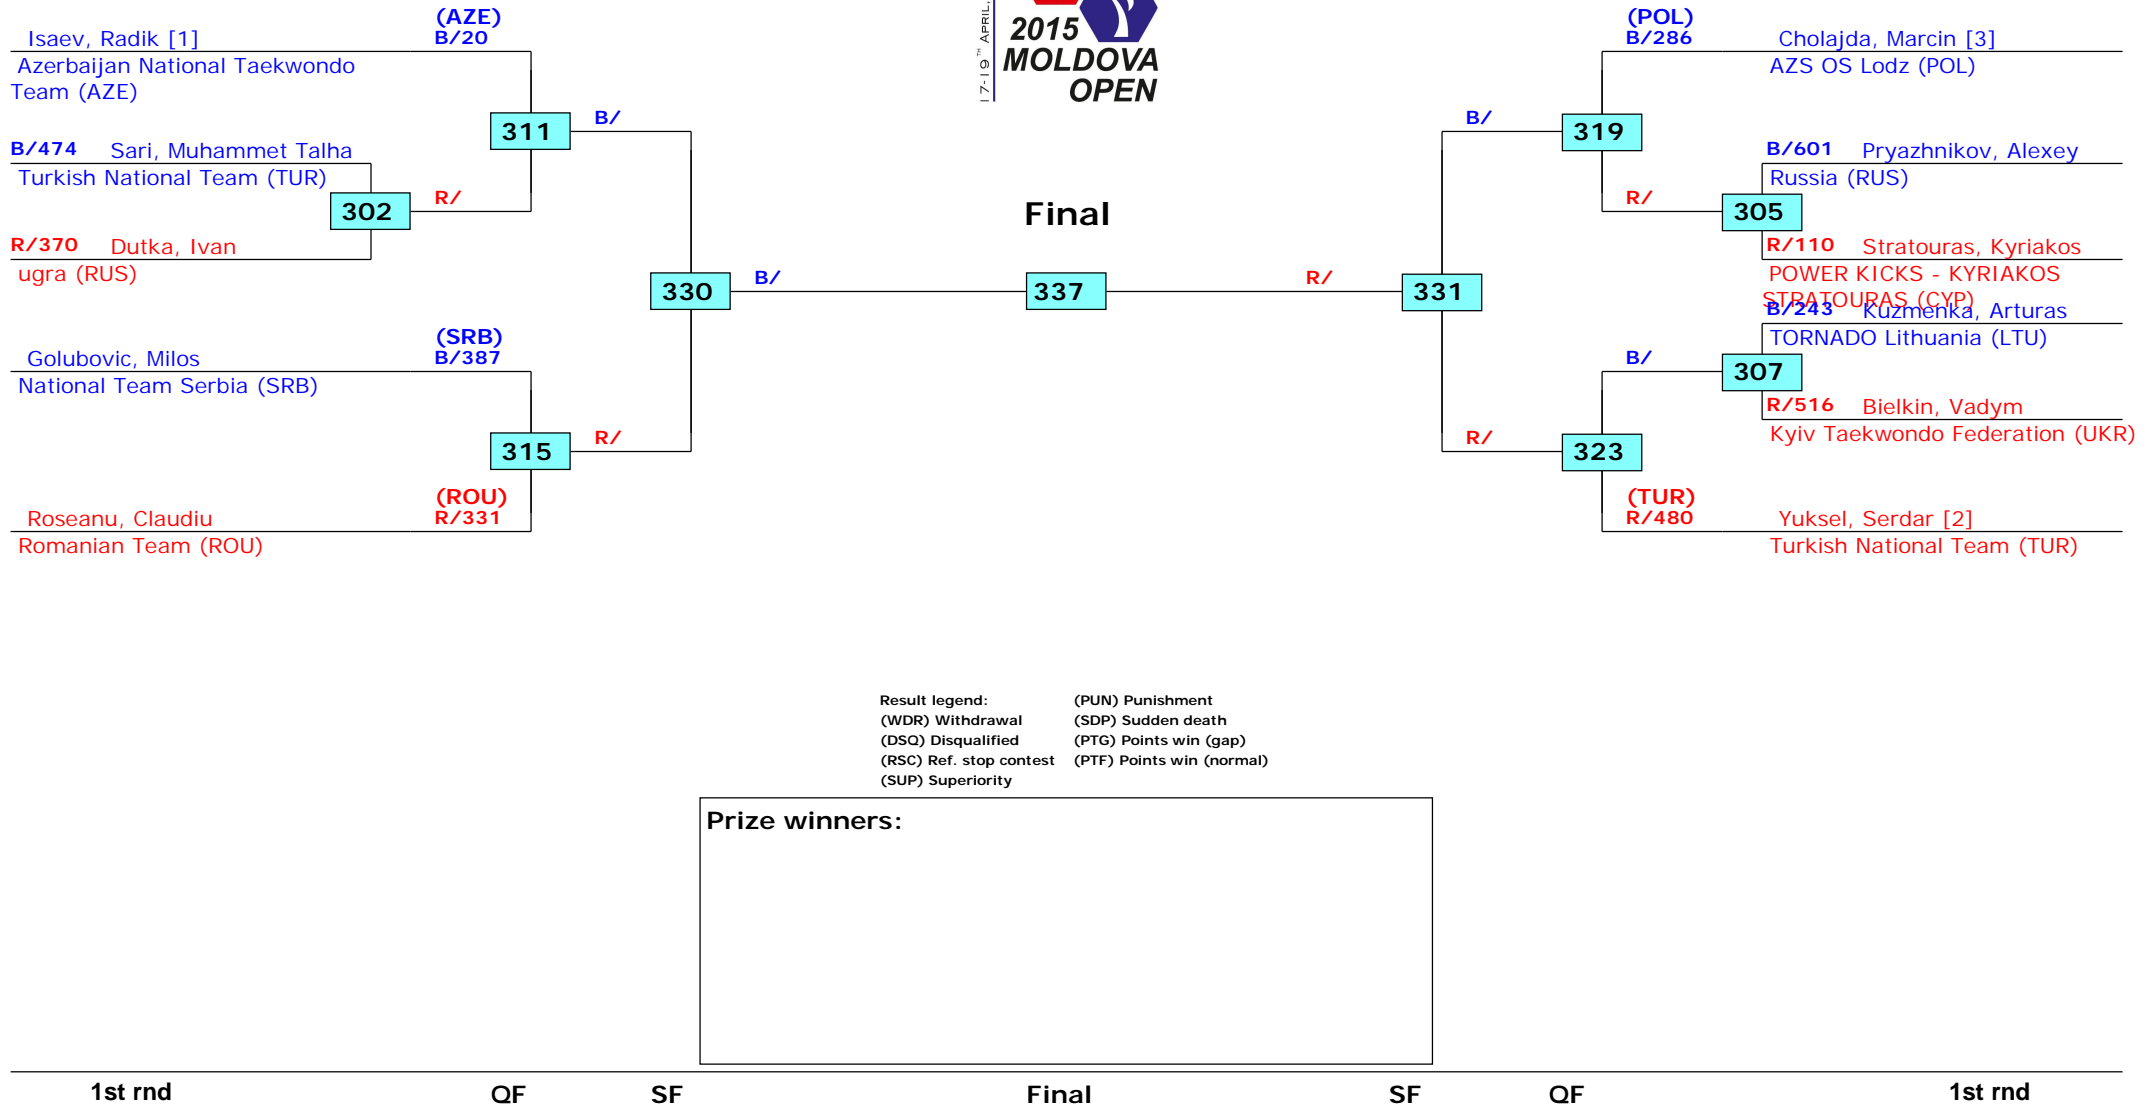

2nd Moldova Open 2015 - G1

Tournament date: 17-4-2015 upto 19-4-2015

Seniors Male A -87 (Middle)

Active competitors: 11

Competition date: 18-4-2015