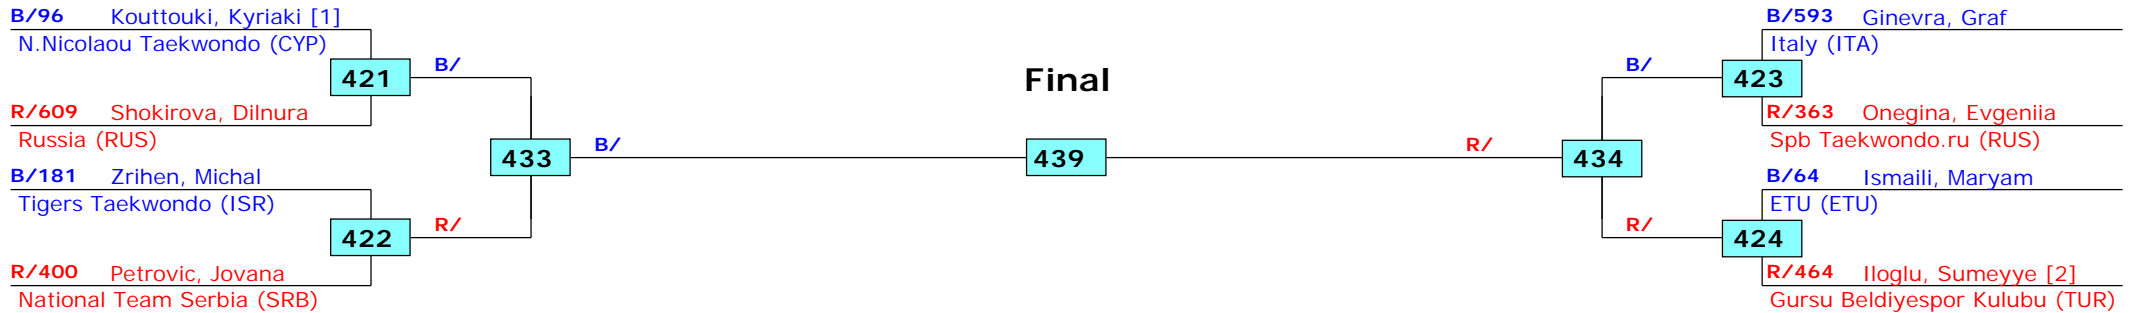

2nd Moldova Open 2015 - G1

Tournament date: 17-4-2015 upto 19-4-2015

Seniors Female A -46 (Fin)

Active competitors: 8

Competition date: 18-4-2015

Result legend:

(WDR) Withdrawal	(PUN) Punishment
(DSQ) Disqualified	(SDP) Sudden death
(RSC) Ref. stop contest	(PTG) Points win (gap)
(SUP) Superiority	(PTF) Points win (normal)

Prize winners:

QF

SF

Final

SF

QF