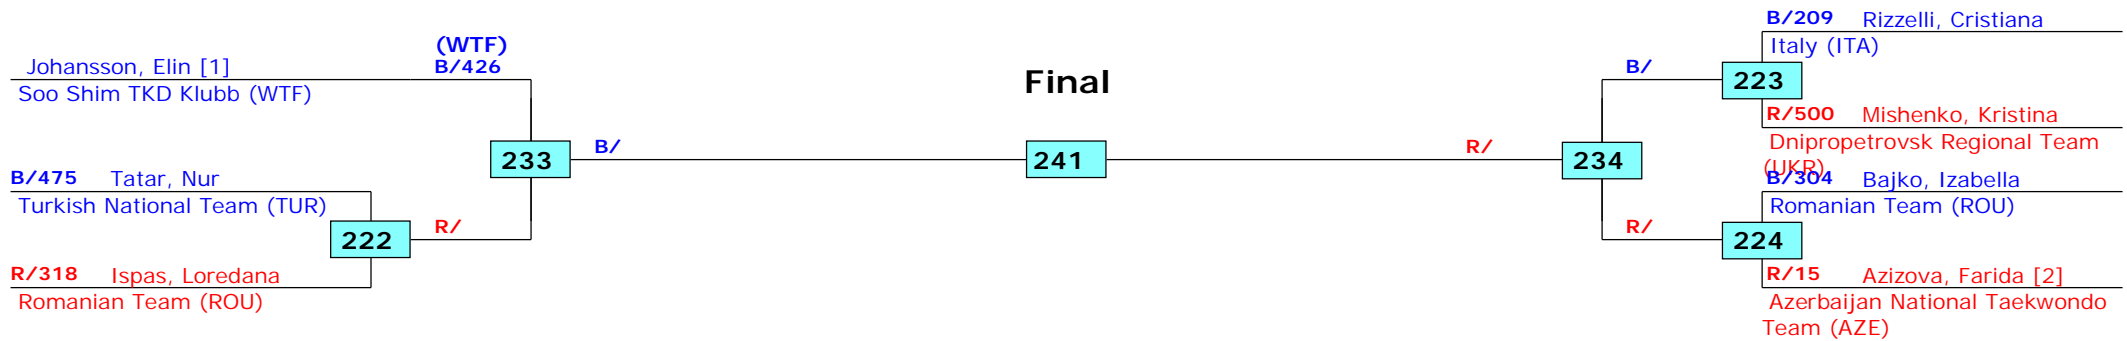

# 2nd Moldova Open 2015 - G1

Tournament date: 17-4-2015 upto 19-4-2015

## Seniors Female A -62 (Light)

Active competitors: 18

Competition date: 18-4-2015

# 2nd Moldova Open 2015 - G1

Tournament date: 17-4-2015 upto 19-4-2015

Seniors Female A -67 (Welter)

Active competitors: 7

Competition date: 18-4-2015

Result legend:

(WDR) Withdrawal	(PUN) Punishment
(DSQ) Disqualified	(SDP) Sudden death
(RSC) Ref. stop contest	(PTG) Points win (gap)
(SUP) Superiority	(PTF) Points win (normal)