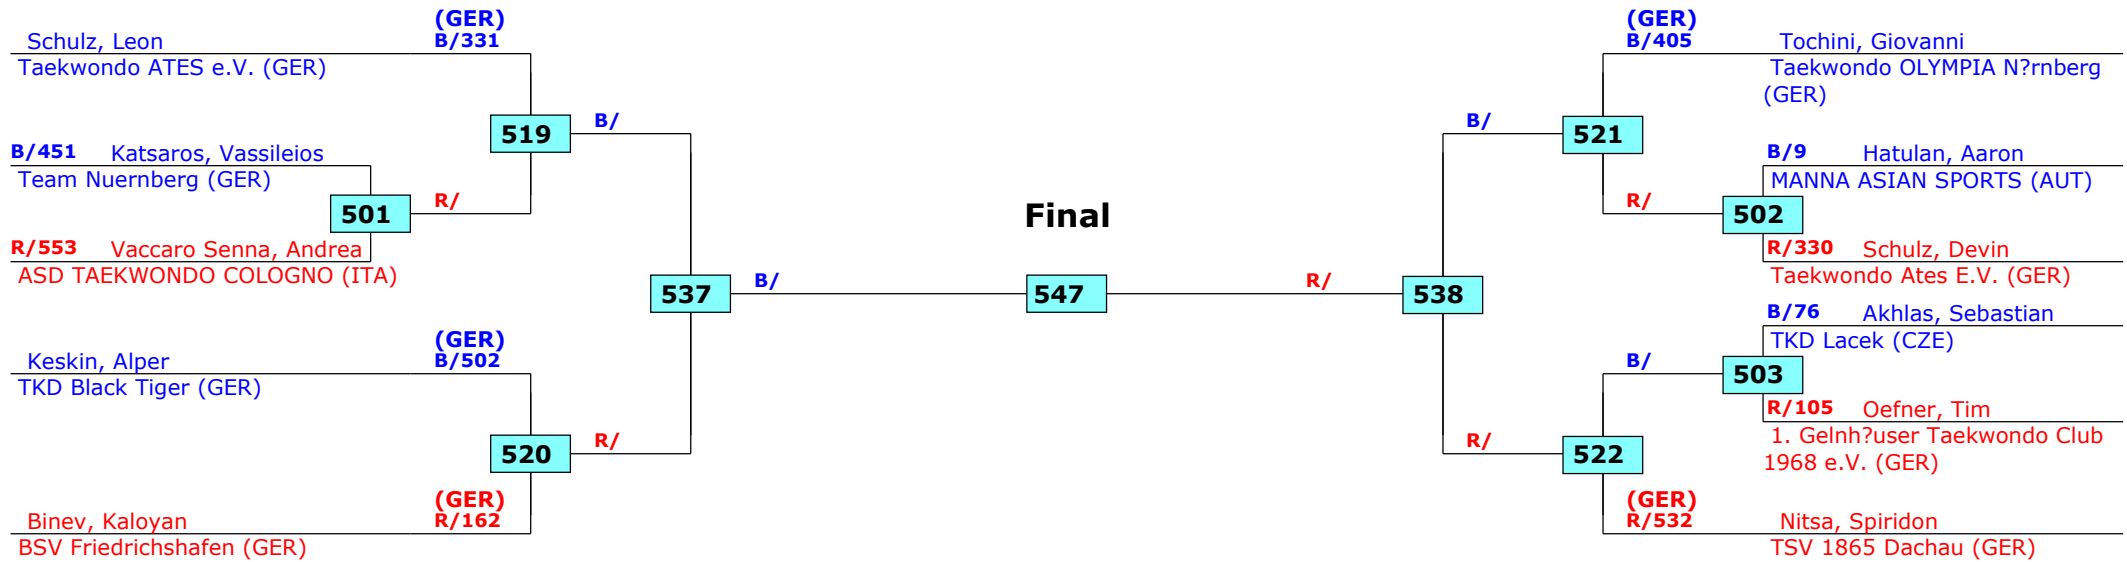

Prize winners:

34. Int. Reutlinger Tuebinger Pokal 2015

Reutlingen, Germany

Tournament date: 24.01.2015 upto 25.01.2015

Juniors A Male LK1 -51 (Bantam)

Active competitors: 11

Competition date: 24.01.2015

Result legend: