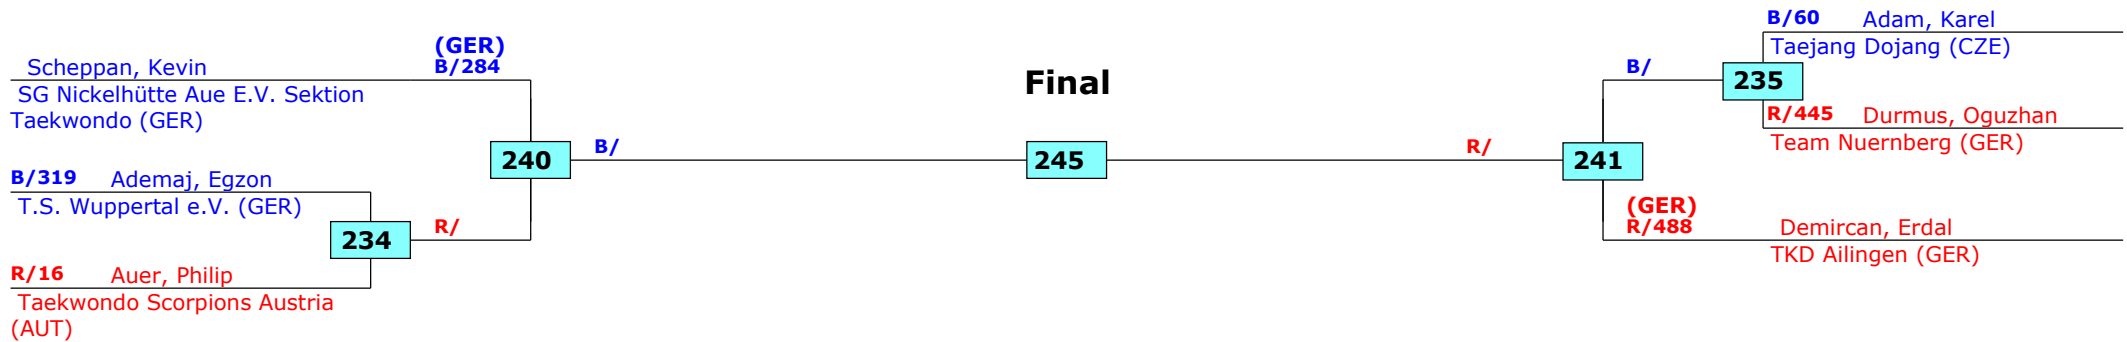

34. Int. Reutlinger Tuebinger Pokal 2015

Reutlingen, Germany

Tournament date: 24.01.2015 upto 25.01.2015

Juniors A Male LK1 -59 (Light)

Active competitors: 6

Competition date: 24.01.2015

Result legend: (PUN) Punishment
(WDR) Withdrawal (KO) Knock out
(DSQ) Disqualified (SDP) Sudden death
(RSC) Ref. stop contest (PTG) Points win (gap)
(SUP) Superiority (PTF) Points win (normal)