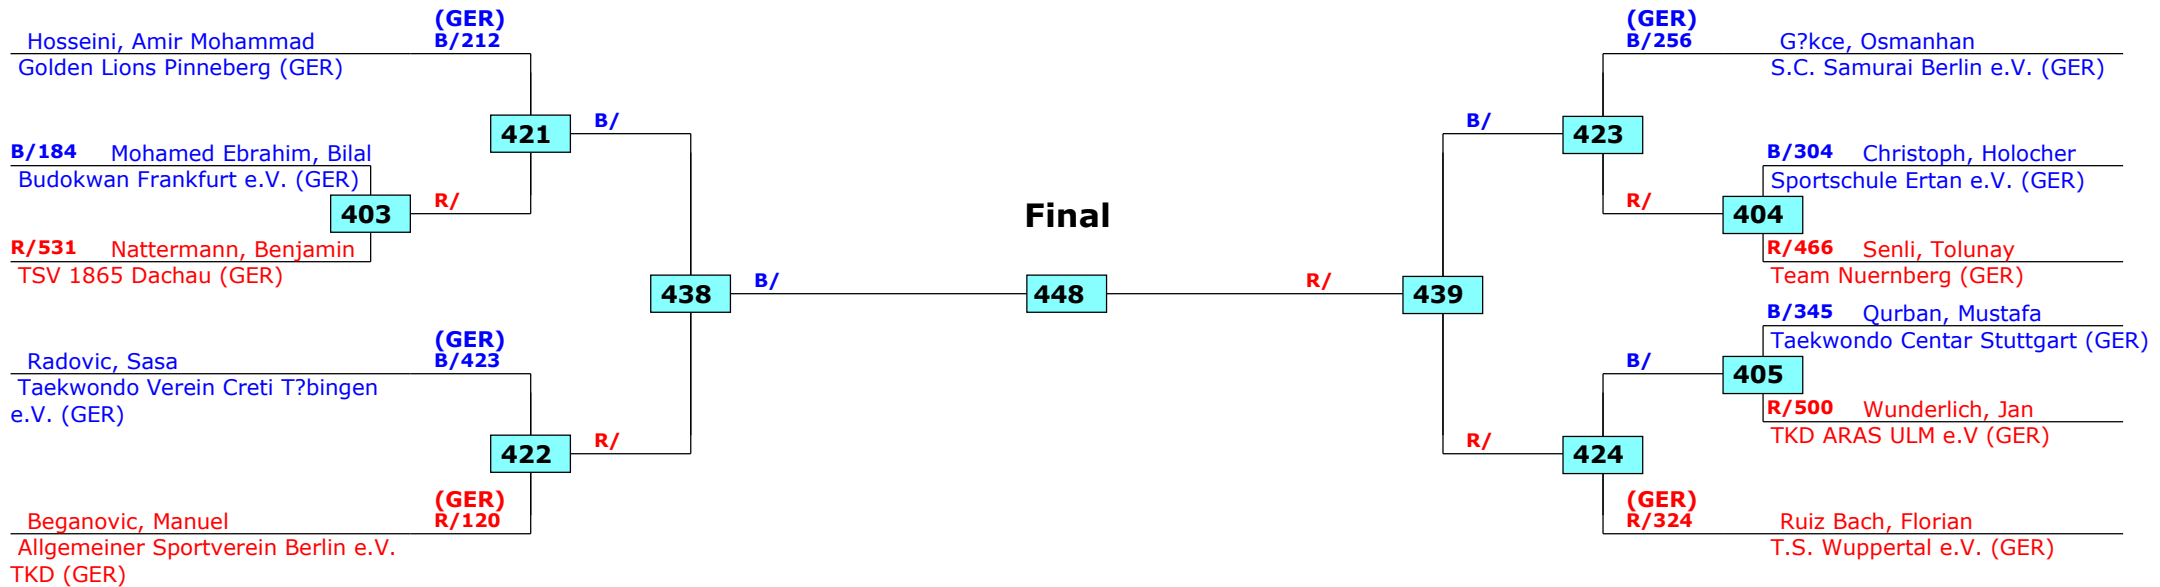

34. Int. Reutlinger Tuebinger Pokal 2015

Reutlingen, Germany

Tournament date: 24.01.2015 upto 25.01.2015

Juniors A Male LK1 -55 (Feather)

Active competitors: 11

Competition date: 24.01.2015

Result legend:

(WDR) Withdrawal	(PUN) Punishment
(DSQ) Disqualified	(KO) Knock out
(RSC) Ref. stop contest	(SDP) Sudden death
(SUP) Superiority	(PTG) Points win (gap)
	(PTF) Points win (normal)

Prize winners:

1st rnd

OF

SF

Final

SF

OF

1st rnd