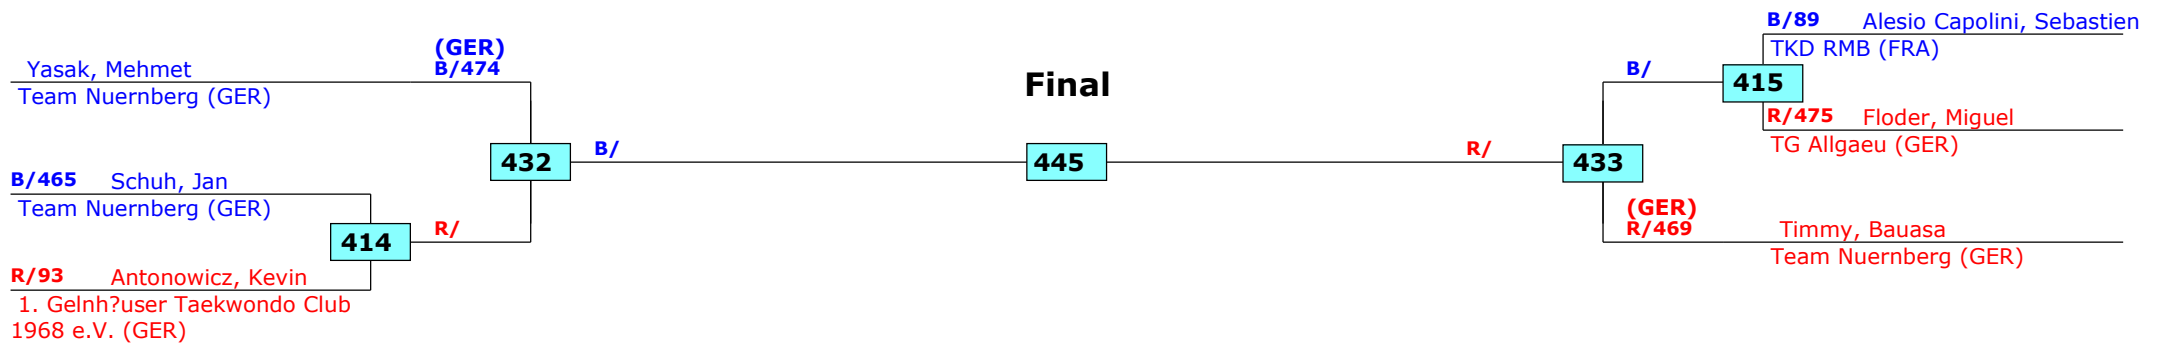

34. Int. Reutlinger Tuebinger Pokal 2015

Reutlingen, Germany

Tournament date: 24.01.2015 upto 25.01.2015

Juniors A Male LK1 -48 (Fly)

Active competitors: 6

Competition date: 24.01.2015

Result legend: (PUN) Punishment
(WDR) Withdrawal (KO) Knock out
(DSQ) Disqualified (SDP) Sudden death
(RSC) Ref. stop contest (PTG) Points win (gap)
(SUP) Superiority (PTF) Points win (normal)

Prize winners: