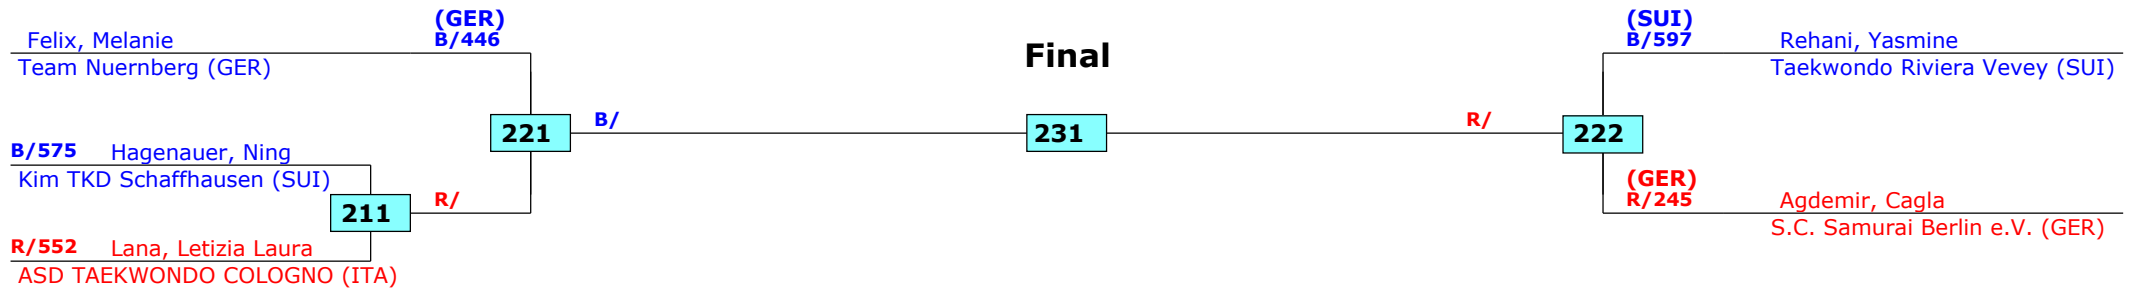

34. Int. Reutlinger Tuebinger Pokal 2015

Reutlingen, Germany

Tournament date: 24.01.2015 upto 25.01.2015

Juniors A Female LK1 -42 (Fin)

Active competitors: 5

Competition date: 24.01.2015

Result legend:

(WDR) Withdrawal	(PUN) Punishment
(DSQ) Disqualified	(KO) Knock out
(RSC) Ref. stop contest	(SDP) Sudden death
(SUP) Superiority	(PTG) Points win (gap)
	(PTF) Points win (normal)

Prize winners:

QF

SF

Final

SF

QF