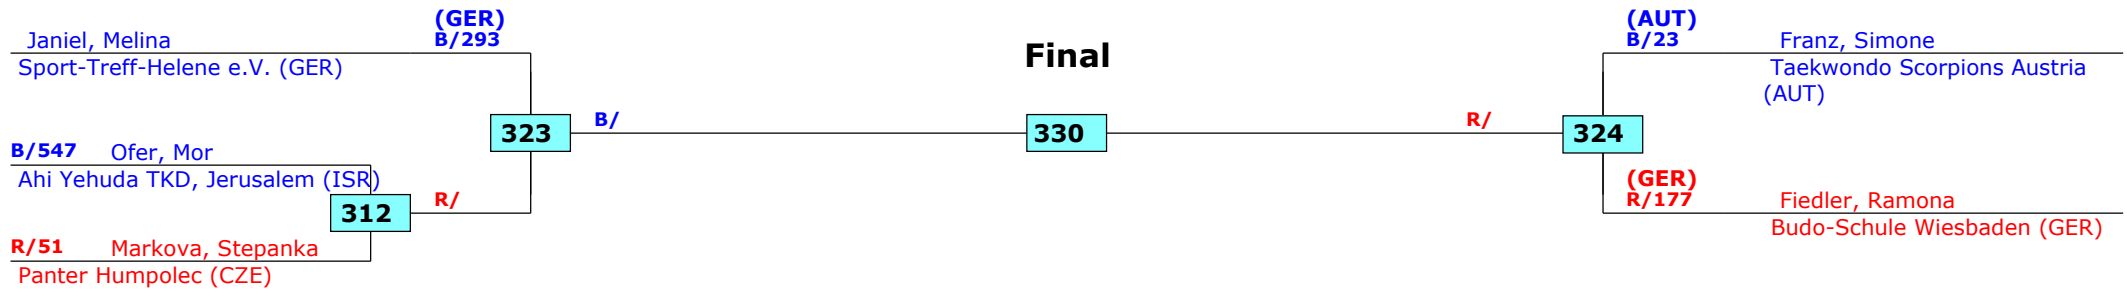

34. Int. Reutlinger Tuebinger Pokal 2015

Reutlingen, Germany

Tournament date: 24.01.2015 upto 25.01.2015

Seniors Female LK1 -46 (Fin)

Active competitors: 5

Competition date: 24.01.2015

Result legend: (PUN) Punishment
(WDR) Withdrawal (KO) Knock out
(DSQ) Disqualified (SDP) Sudden death
(RSC) Ref. stop contest (PTG) Points win (gap)
(SUP) Superiority (PTF) Points win (normal)

Prize winners:

QF

SF

Final

SF

QF