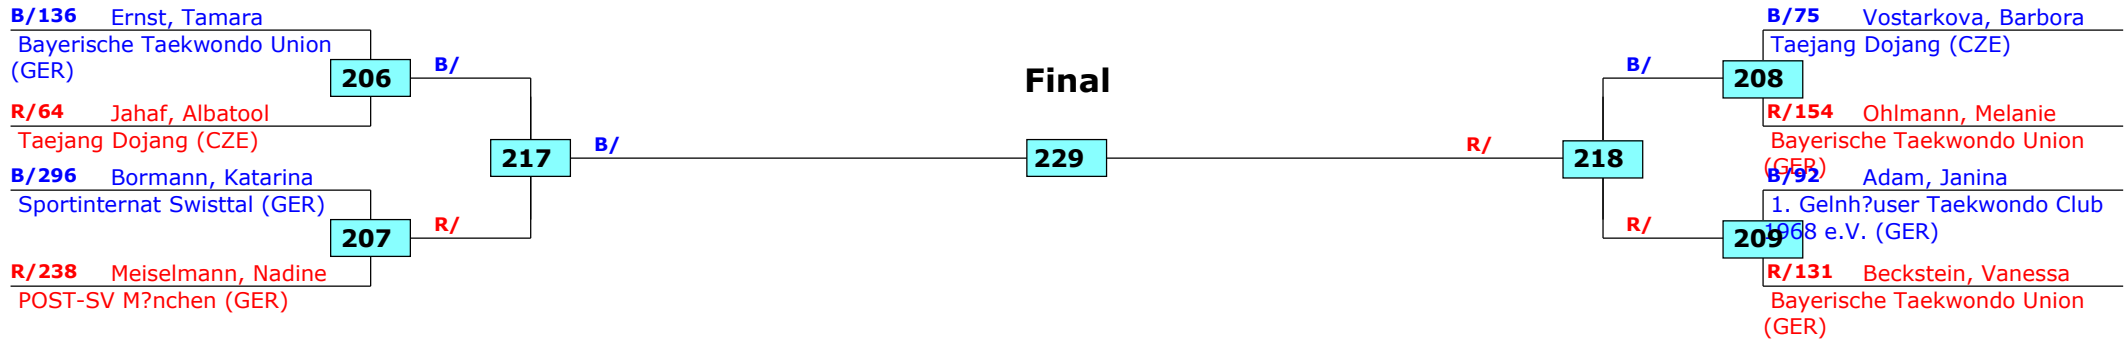

34. Int. Reutlinger Tuebinger Pokal 2015

Reutlingen, Germany

Tournament date: 24.01.2015 upto 25.01.2015

Cadets Female LK1 -44 (Light)

Active competitors: 8

Competition date: 24.01.2015

Result legend: (PUN) Punishment
(WDR) Withdrawal (KO) Knock out
(DSQ) Disqualified (SDP) Sudden death
(RSC) Ref. stop contest (PTG) Points win (gap)
(SUP) Superiority (PTF) Points win (normal)