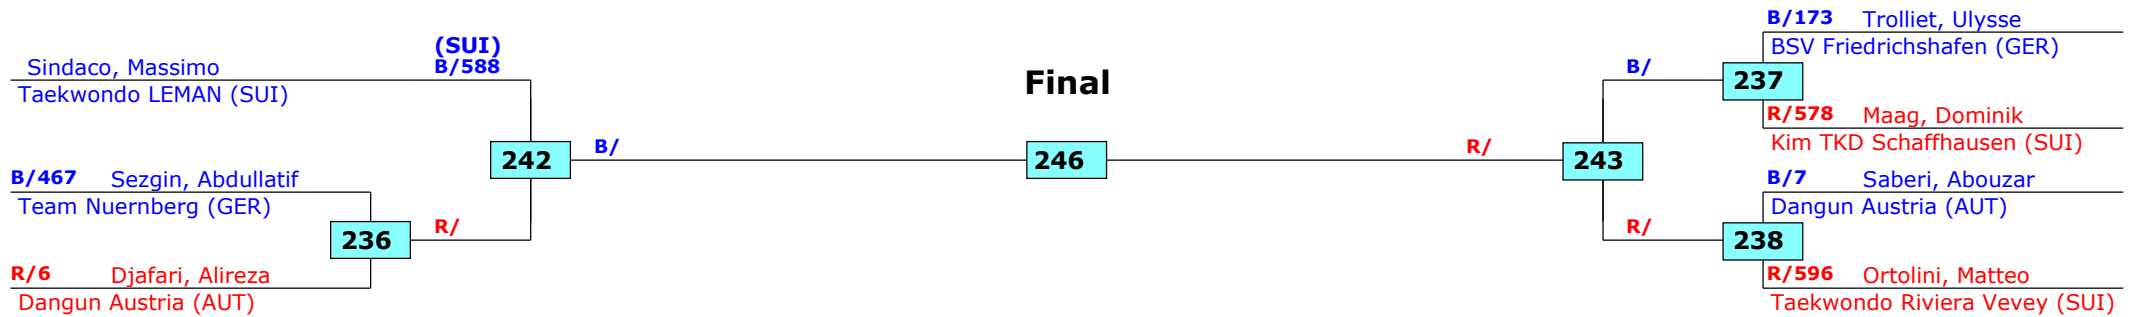

34. Int. Reutlinger Tuebinger Pokal 2015

Reutlingen, Germany

Tournament date: 24.01.2015 upto 25.01.2015

Seniors Male LK1 -58 (Fly)

Active competitors: 7

Competition date: 24.01.2015

Result legend: (PUN) Punishment
(WDR) Withdrawal (KO) Knock out
(DSQ) Disqualified (SDP) Sudden death
(RSC) Ref. stop contest (PTG) Points win (gap)
(SUP) Superiority (PTF) Points win (normal)

Prize winners:

QF

SF

Final

SF

QF