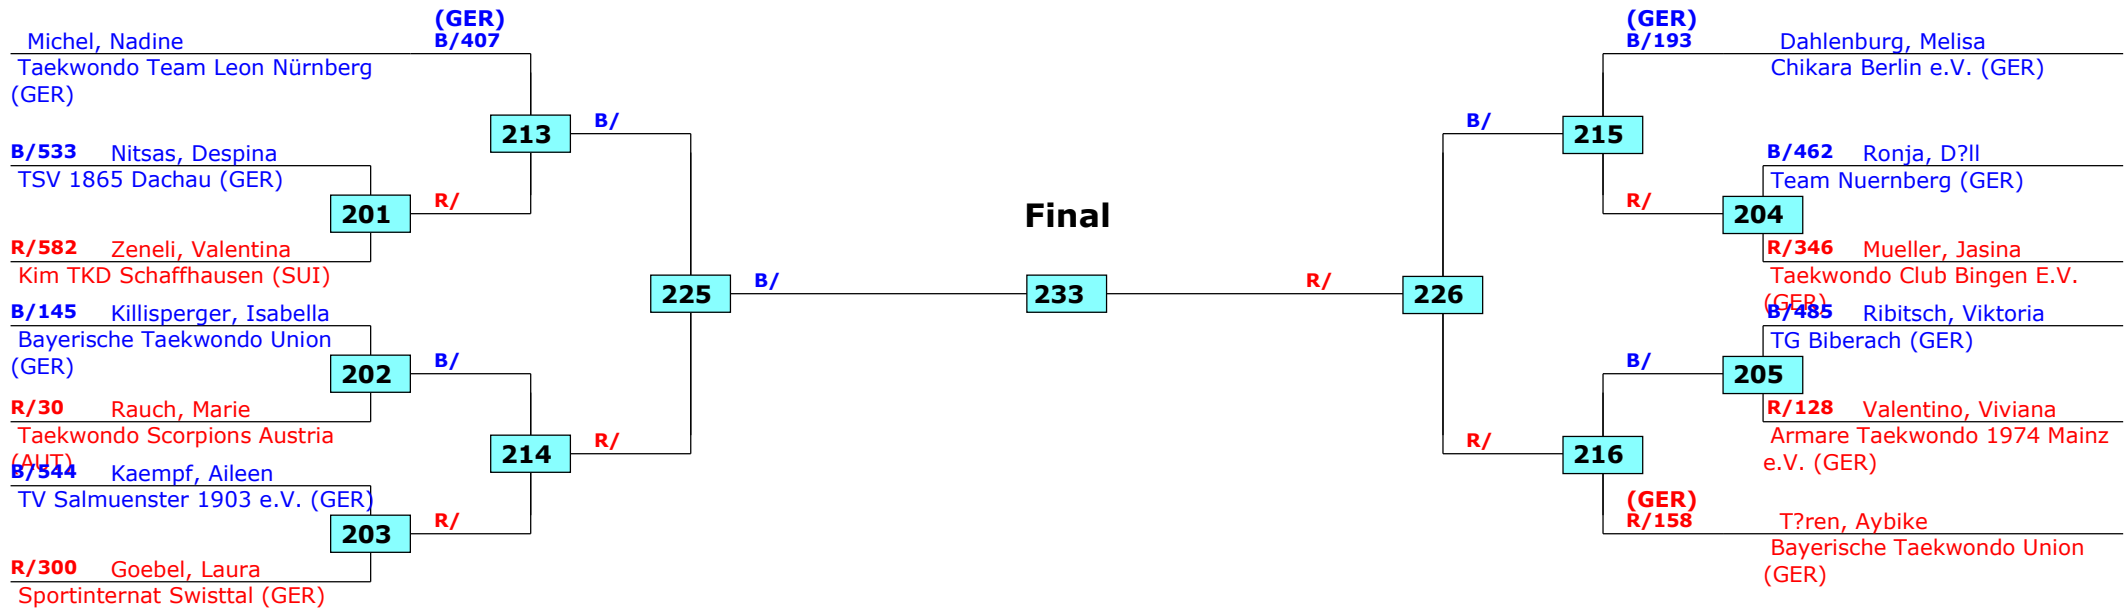

34. Int. Reutlinger Tuebinger Pokal 2015

Reutlingen, Germany

Tournament date: 24.01.2015 upto 25.01.2015

Cadets Female LK1 -41 (Feather)

Active competitors: 13

Competition date: 24.01.2015

Result legend: (PUN) Punishment
(WDR) Withdrawal (KO) Knock out
(DSQ) Disqualified (SDP) Sudden death
(RSC) Ref. stop contest (PTG) Points win (gap)
(SUP) Superiority (PTF) Points win (normal)

Prize winners:

1st rnd

OF

SF

Final

SF

OF

1st rnd