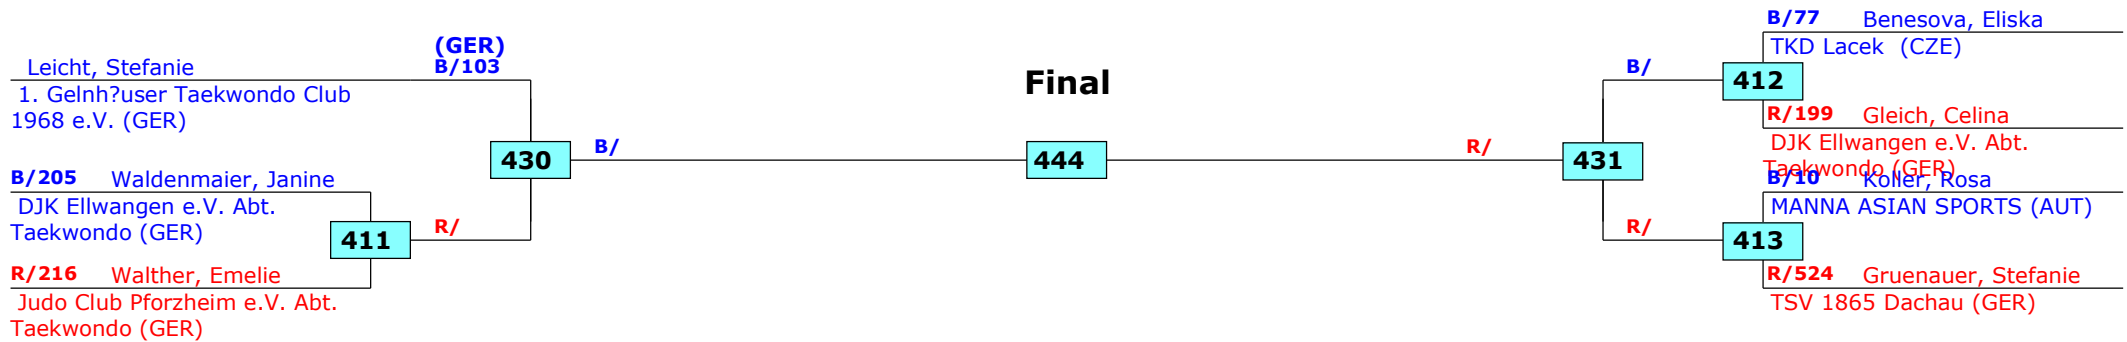

34. Int. Reutlinger Tuebinger Pokal 2015

Reutlingen, Germany

Tournament date: 24.01.2015 upto 25.01.2015

Cadets Female LK1 -47 (Welter)

Active competitors: 7

Competition date: 24.01.2015

Result legend:

(WDR) Withdrawal	(PUN) Punishment
(DSQ) Disqualified	(KO) Knock out
(RSC) Ref. stop contest	(SDP) Sudden death
(SUP) Superiority	(PTG) Points win (gap)
	(PTF) Points win (normal)

Prize winners:

QF

SF

Final

SF

QF