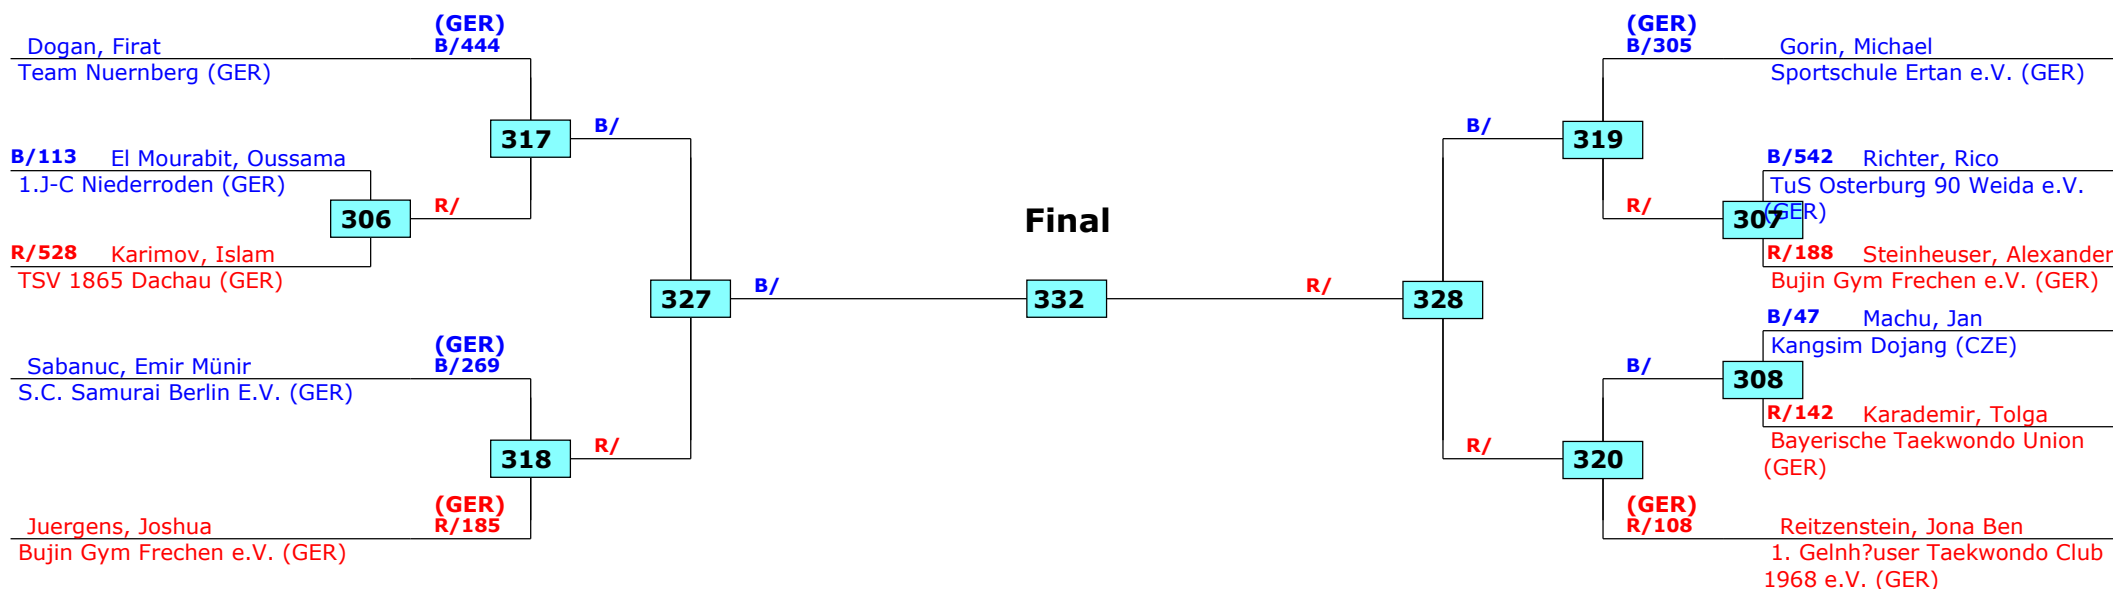

34. Int. Reutlinger Tuebinger Pokal 2015

Reutlingen, Germany

Tournament date: 24.01.2015 upto 25.01.2015

Cadets Male LK1 -45 (Feather)

Active competitors: 11

Competition date: 24.01.2015

Result legend:

(WDR) Withdrawal	(PUN) Punishment
(DSQ) Disqualified	(KO) Knock out
(RSC) Ref. stop contest	(SDP) Sudden death
(SUP) Superiority	(PTG) Points win (gap)
	(PTF) Points win (normal)