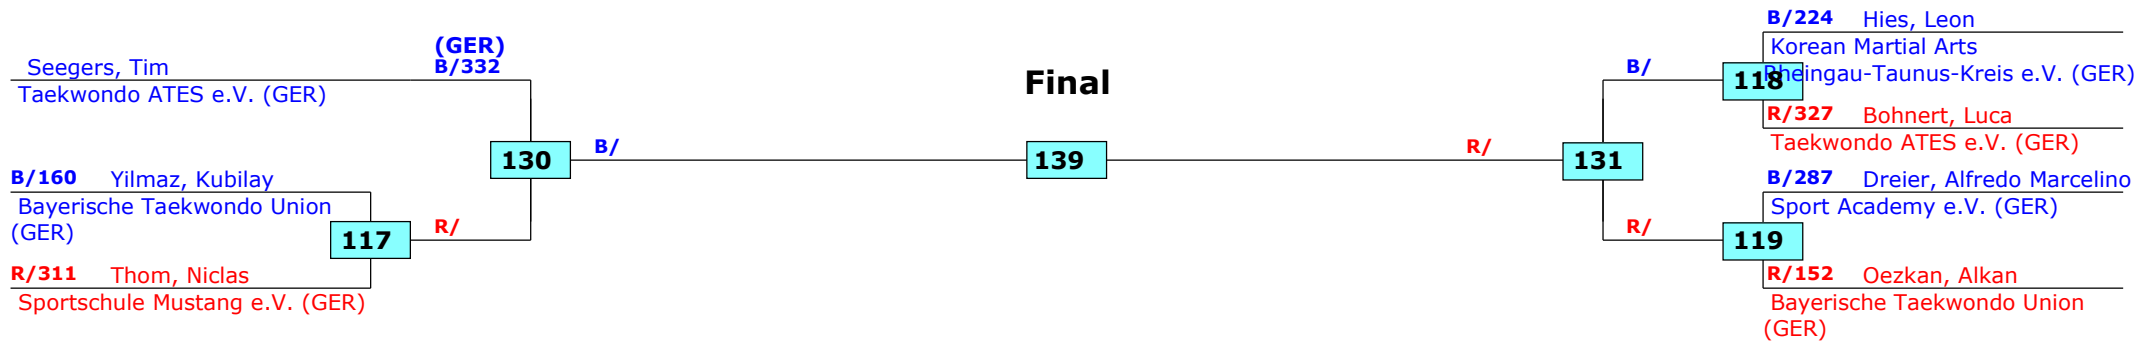

34. Int. Reutlinger Tuebinger Pokal 2015

Reutlingen, Germany

Tournament date: 24.01.2015 upto 25.01.2015

Cadets Male LK1 -33 (Fin)

Active competitors: 7

Competition date: 24.01.2015

Result legend:

(WDR) Withdrawal	(PUN) Punishment
(DSQ) Disqualified	(KO) Knock out
(RSC) Ref. stop contest	(SDP) Sudden death
(SUP) Superiority	(PTG) Points win (gap)
	(PTF) Points win (normal)