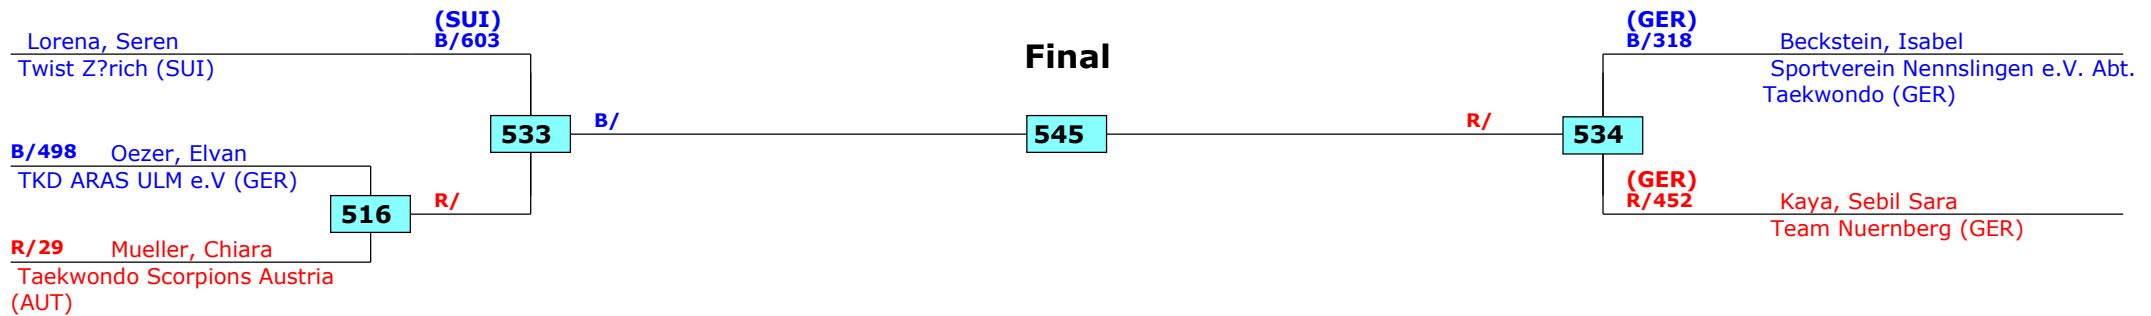

Prize winners:

34. Int. Reutlinger Tuebinger Pokal 2015

Reutlingen, Germany

Tournament date: 24.01.2015 upto 25.01.2015

Juniors A Female LK1 -49 (Feather)

Active competitors: 5

Competition date: 24.01.2015

Result legend: (PUN) Punishment
(WDR) Withdrawal (KO) Knock out
(DSQ) Disqualified (SDP) Sudden death
(RSC) Ref. stop contest (PTG) Points win (gap)
(SUP) Superiority (PTF) Points win (normal)