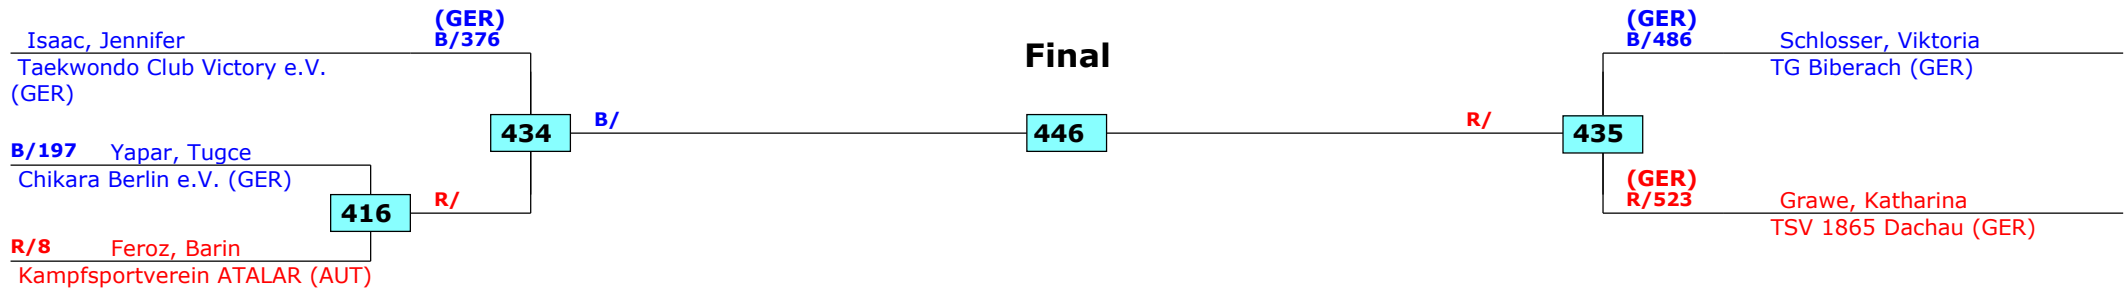

34. Int. Reutlinger Tuebinger Pokal 2015

Reutlingen, Germany

Tournament date: 24.01.2015 upto 25.01.2015

Seniors Female LK1 -49 (Fly)

Active competitors: 5

Competition date: 24.01.2015

Result legend: (PUN) Punishment
(WDR) Withdrawal (KO) Knock out
(DSQ) Disqualified (SDP) Sudden death
(RSC) Ref. stop contest (PTG) Points win (gap)
(SUP) Superiority (PTF) Points win (normal)

Prize winners:

QF

SF

Final

SF

QF