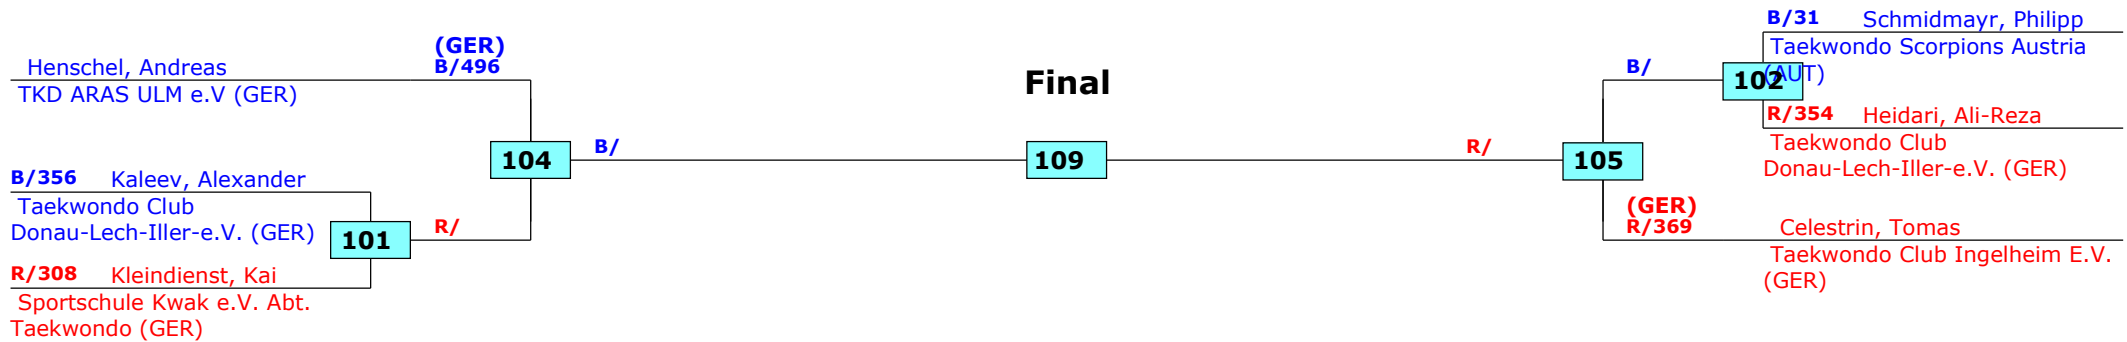

34. Int. Reutlinger Tuebinger Pokal 2015

Reutlingen, Germany

Tournament date: 24.01.2015 upto 25.01.2015

Seniors Male LK1 -87 (Middle)

Active competitors: 6

Competition date: 24.01.2015

Result legend: (PUN) Punishment
(WDR) Withdrawal (KO) Knock out
(DSQ) Disqualified (SDP) Sudden death
(RSC) Ref. stop contest (PTG) Points win (gap)
(SUP) Superiority (PTF) Points win (normal)