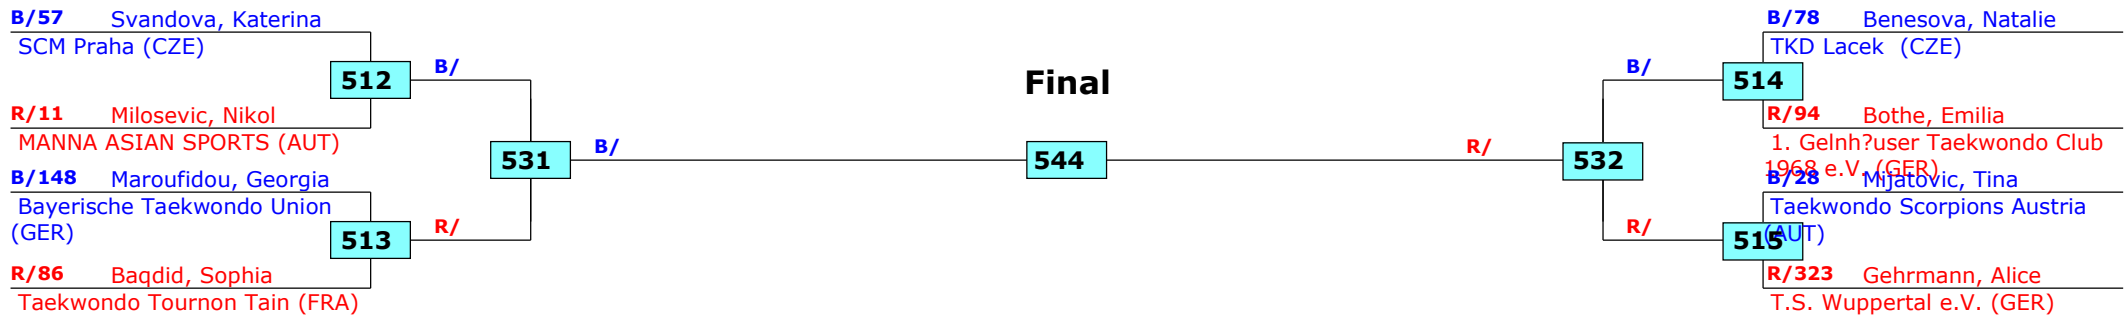

34. Int. Reutlinger Tuebinger Pokal 2015

Reutlingen, Germany

Tournament date: 24.01.2015 upto 25.01.2015

Cadets Female LK1 -51 (Light Middle)

Active competitors: 8

Competition date: 24.01.2015

Result legend: (PUN) Punishment
(WDR) Withdrawal (KO) Knock out
(DSQ) Disqualified (SDP) Sudden death
(RSC) Ref. stop contest (PTG) Points win (gap)
(SUP) Superiority (PTF) Points win (normal)

Prize winners:

QF

SF

Final

SF

QF