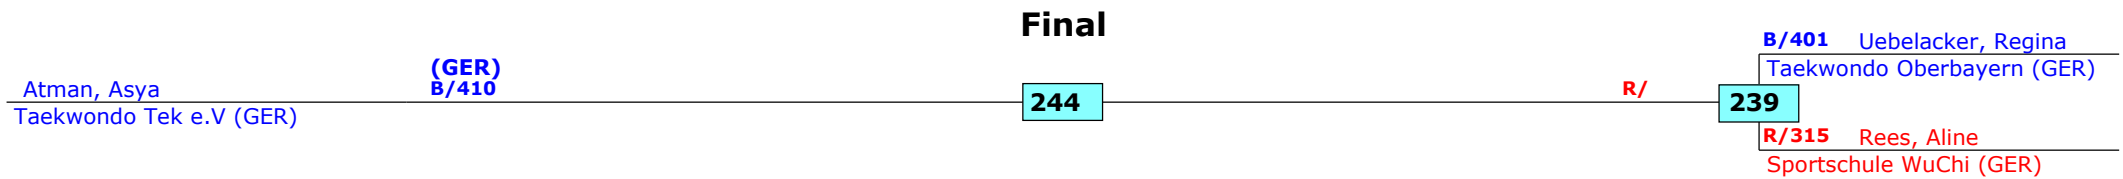

34. Int. Reutlinger Tuebinger Pokal 2015

Reutlingen, Germany

Tournament date: 24.01.2015 upto 25.01.2015

Seniors Female LK1 -73 (Middle)

Active competitors: 3

Competition date: 24.01.2015

Result legend: (PUN) Punishment
(WDR) Withdrawal (KO) Knock out
(DSQ) Disqualified (SDP) Sudden death
(RSC) Ref. stop contest (PTG) Points win (gap)
(SUP) Superiority (PTF) Points win (normal)

Prize winners:

SF

Final

SF