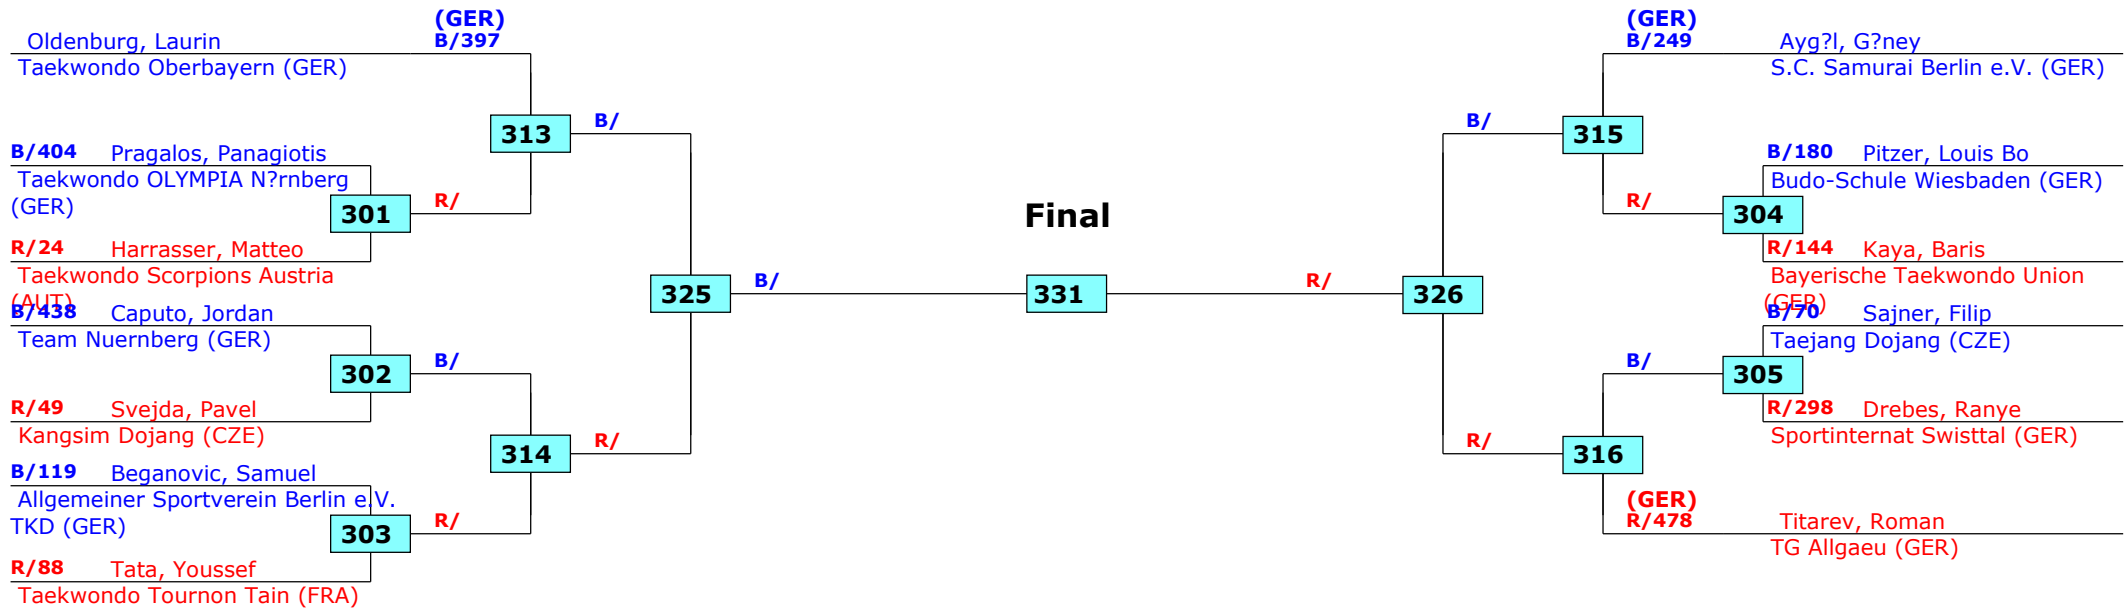

Prize winners:

34. Int. Reutlinger Tuebinger Pokal 2015

Reutlingen, Germany

Tournament date: 24.01.2015 upto 25.01.2015

Cadets Male LK1 -41 (Bantam)

Active competitors: 12

Competition date: 24.01.2015

Result legend: (PUN) Punishment
(WDR) Withdrawal (KO) Knock out
(DSQ) Disqualified (SDP) Sudden death
(RSC) Ref. stop contest (PTG) Points win (gap)
(SUP) Superiority (PTF) Points win (normal)