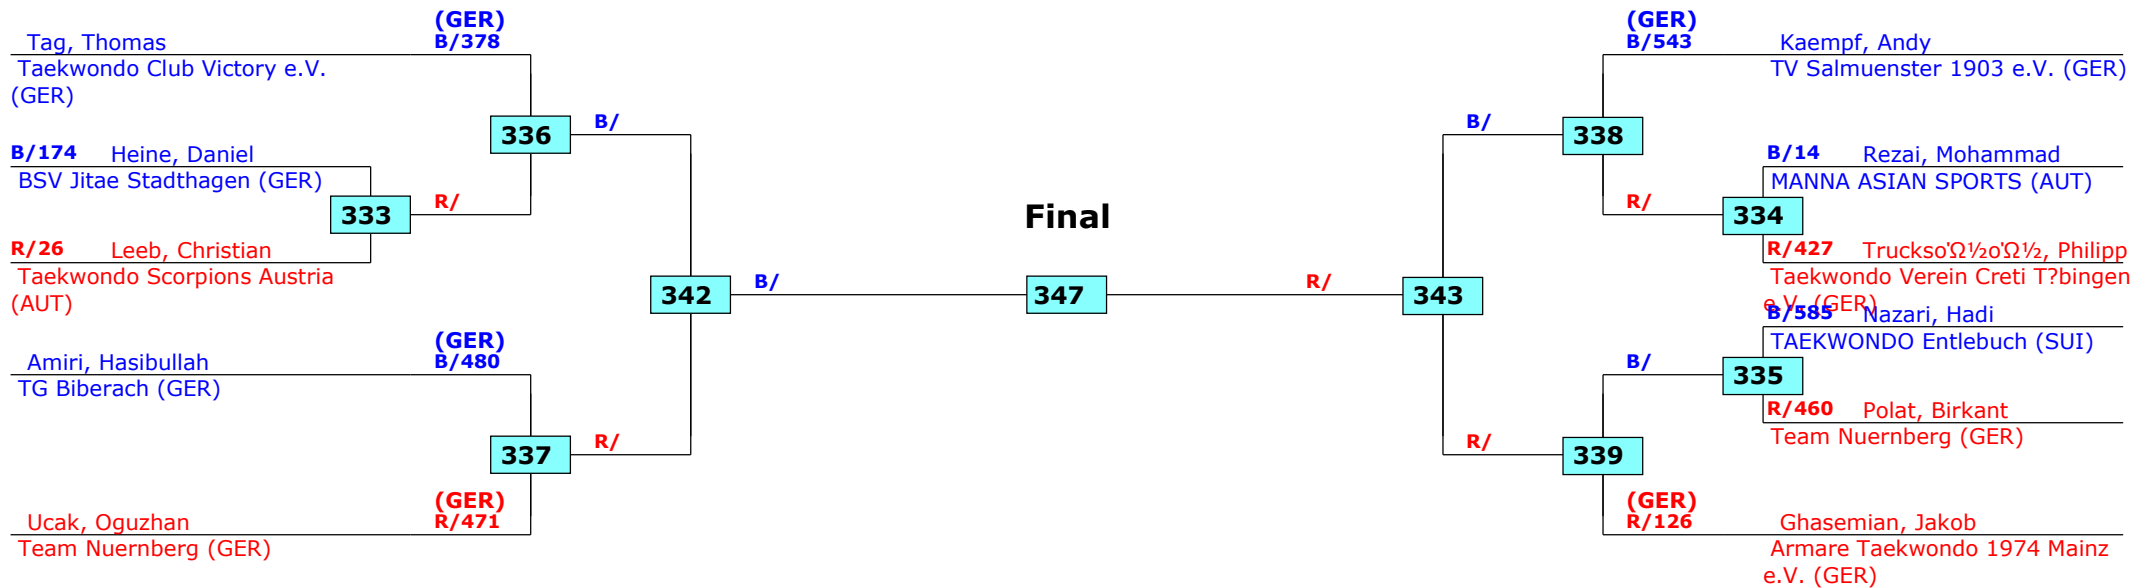

34. Int. Reutlinger Tuebinger Pokal 2015

Reutlingen, Germany

Tournament date: 24.01.2015 upto 25.01.2015

Seniors Male LK1 -63 (Bantam)

Active competitors: 10

Competition date: 24.01.2015

Result legend: (PUN) Punishment
(WDR) Withdrawal (KO) Knock out
(DSQ) Disqualified (SDP) Sudden death
(RSC) Ref. stop contest (PTG) Points win (gap)
(SUP) Superiority (PTF) Points win (normal)

Prize winners:

1st rnd

QF

SF

Final

SF

QF

1st rnd