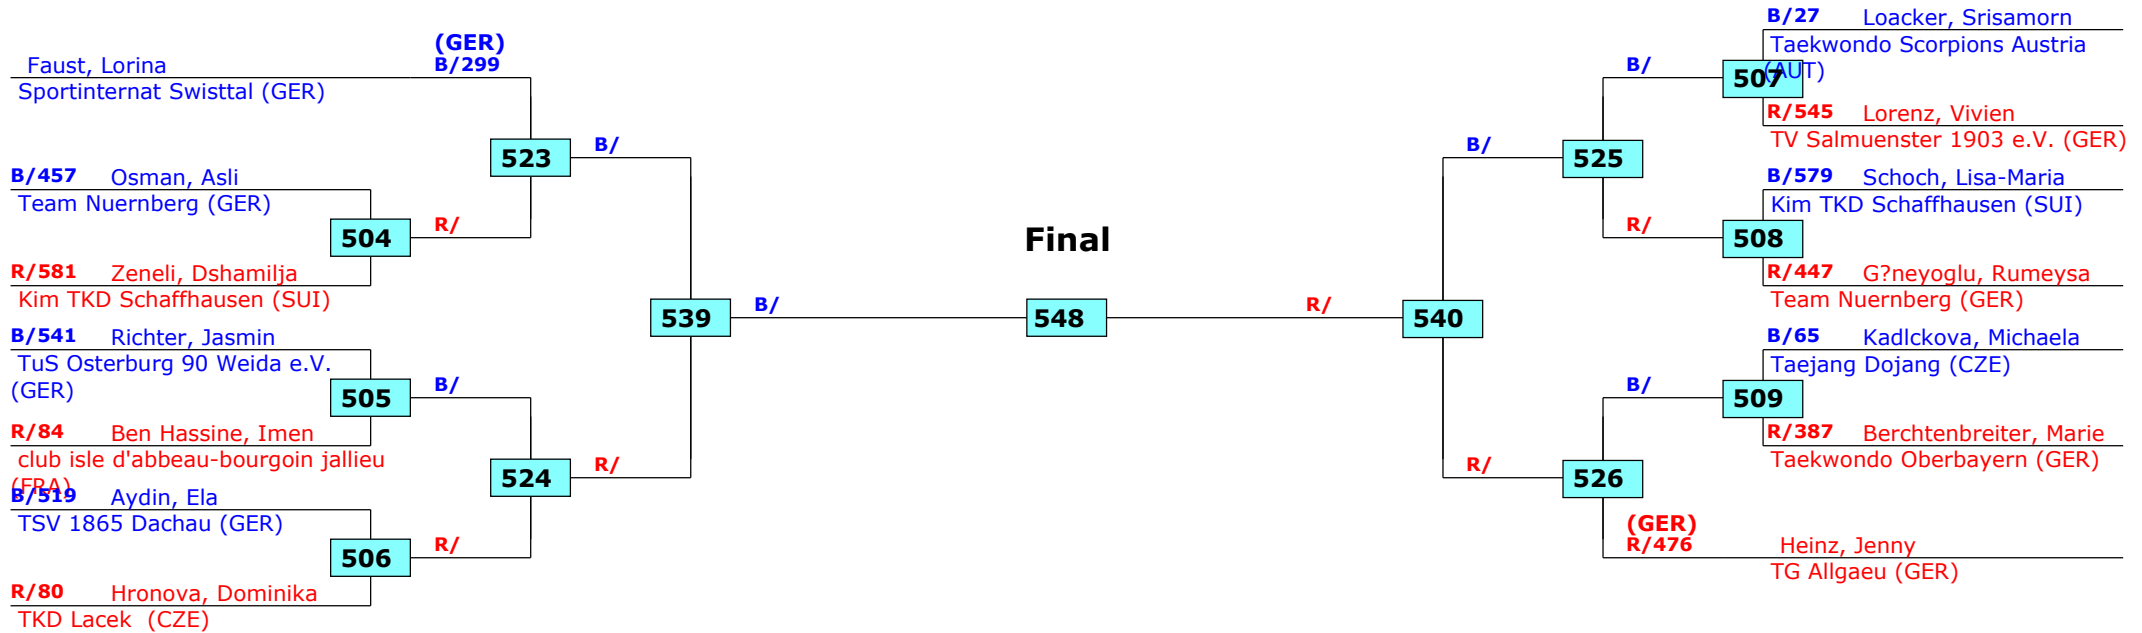

Prize winners:

34. Int. Reutlinger Tuebinger Pokal 2015

Reutlingen, Germany

Tournament date: 24.01.2015 upto 25.01.2015

Juniors A Female LK1 -52 (Light)

Active competitors: 14

Competition date: 24.01.2015

Result legend: (PUN) Punishment
(WDR) Withdrawal (KO) Knock out
(DSQ) Disqualified (SDP) Sudden death
(RSC) Ref. stop contest (PTG) Points win (gap)
(SUP) Superiority (PTF) Points win (normal)