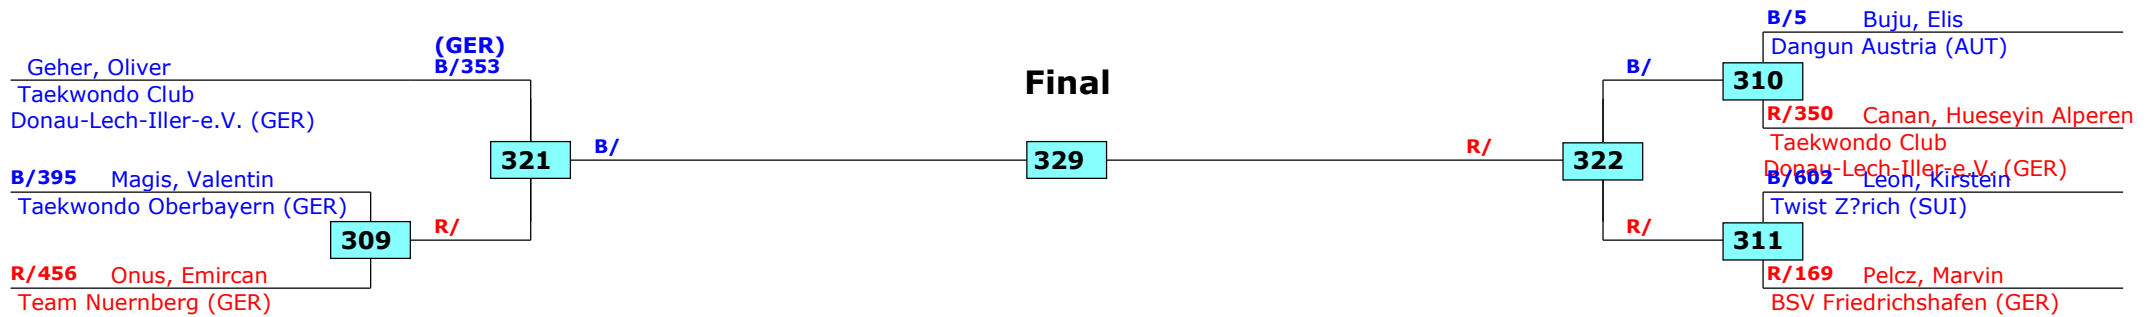

Prize winners:

34. Int. Reutlinger Tuebinger Pokal 2015

Reutlingen, Germany

Tournament date: 24.01.2015 upto 25.01.2015

Juniors A Male LK1 -45 (Fin)

Active competitors: 7

Competition date: 24.01.2015

Result legend: (PUN) Punishment
(WDR) Withdrawal (KO) Knock out
(DSQ) Disqualified (SDP) Sudden death
(RSC) Ref. stop contest (PTG) Points win (gap)
(SUP) Superiority (PTF) Points win (normal)