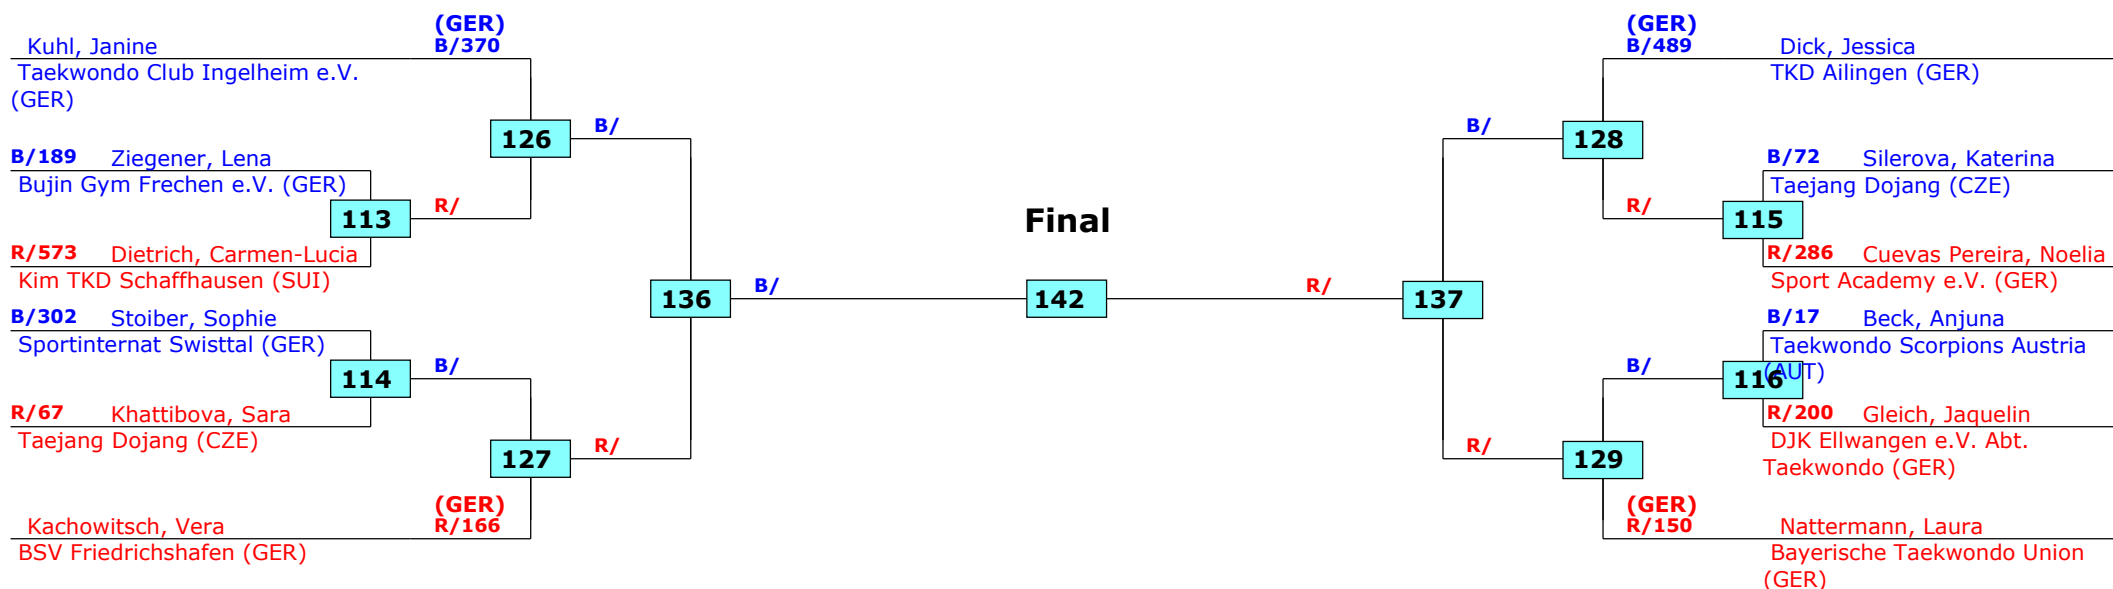

34. Int. Reutlinger Tuebinger Pokal 2015

Reutlingen, Germany

Tournament date: 24.01.2015 upto 25.01.2015

Cadets Female LK1 -33 (Fly)

Active competitors: 12

Competition date: 24.01.2015

Result legend:

(WDR) Withdrawal	(PUN) Punishment
(DSQ) Disqualified	(KO) Knock out
(RSC) Ref. stop contest	(SDP) Sudden death
(SUP) Superiority	(PTG) Points win (gap)
	(PTF) Points win (normal)

Prize winners:

1st rnd

QF

SF

Final

SF

QF

1st rnd