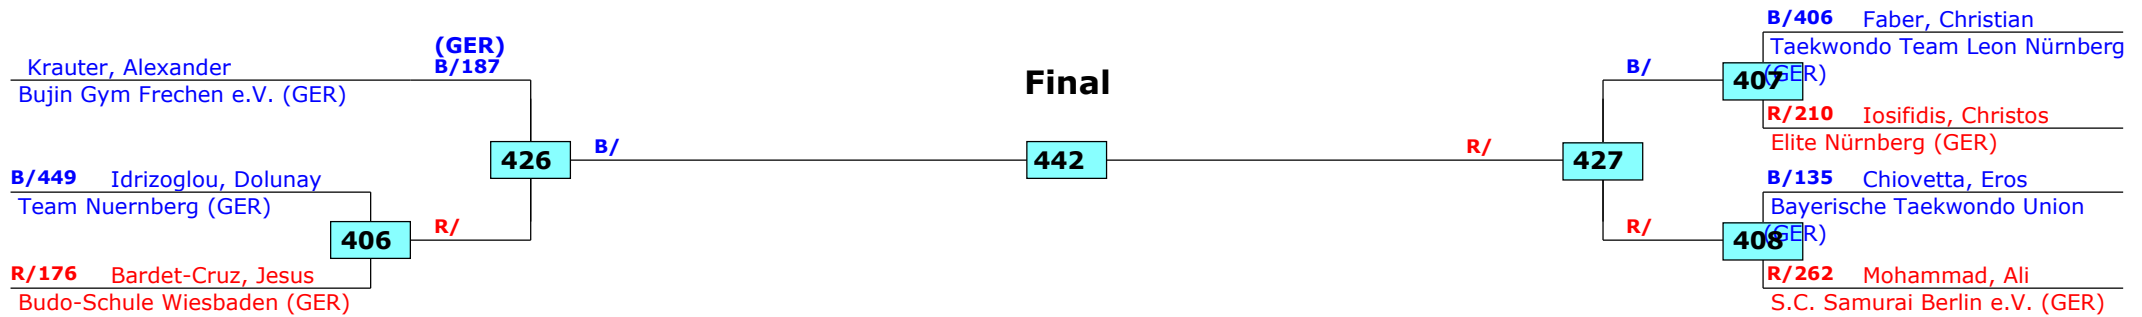

34. Int. Reutlinger Tuebinger Pokal 2015

Reutlingen, Germany

Tournament date: 24.01.2015 upto 25.01.2015

Cadets Male LK1 -49 (Light)

Active competitors: 7

Competition date: 24.01.2015

Result legend:

(WDR) Withdrawal	(PUN) Punishment
(DSQ) Disqualified	(KO) Knock out
(RSC) Ref. stop contest	(SDP) Sudden death
(SUP) Superiority	(PTG) Points win (gap)
	(PTF) Points win (normal)