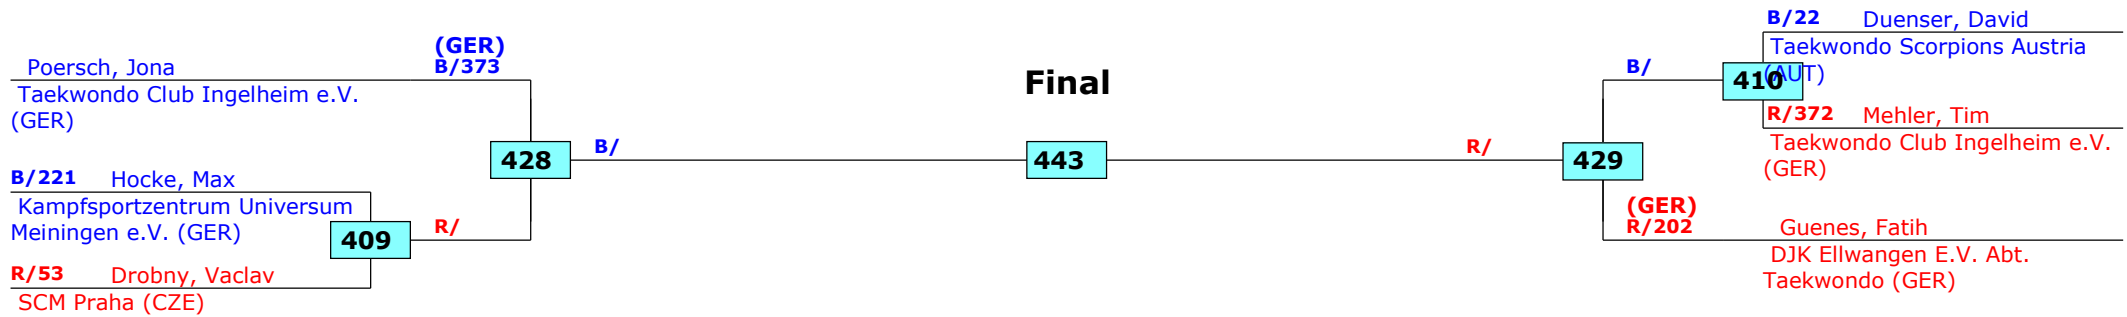

34. Int. Reutlinger Tuebinger Pokal 2015

Reutlingen, Germany

Tournament date: 24.01.2015 upto 25.01.2015

Cadets Male LK1 -57 (Light Middle)

Active competitors: 6

Competition date: 24.01.2015

Result legend:

(WDR) Withdrawal	(PUN) Punishment
(DSQ) Disqualified	(KO) Knock out
(RSC) Ref. stop contest	(SDP) Sudden death
(SUP) Superiority	(PTG) Points win (gap)
	(PTF) Points win (normal)

Prize winners:

QF

SF

Final

SF

QF