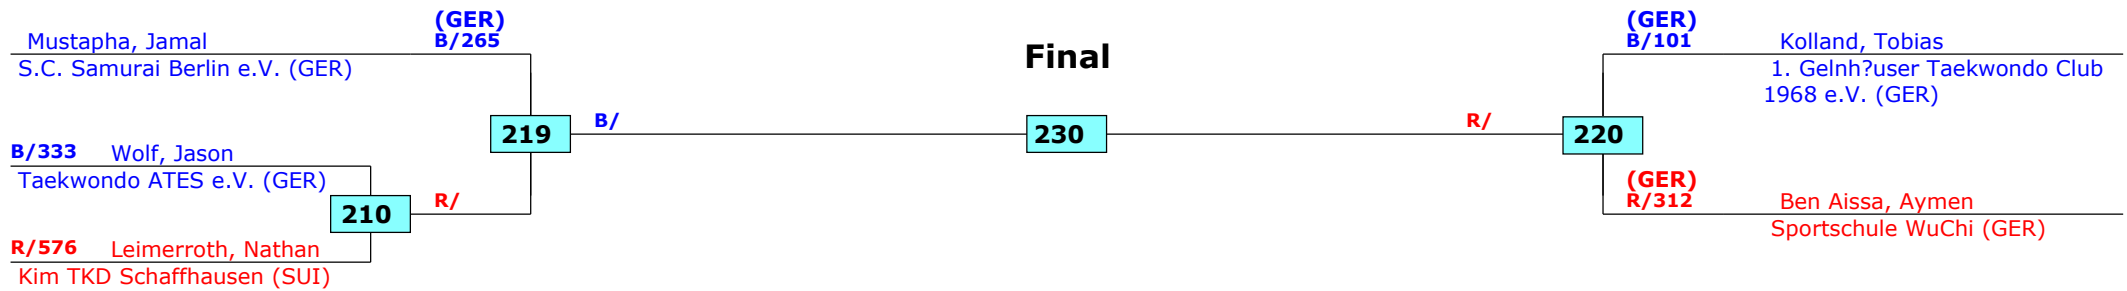

34. Int. Reutlinger Tuebinger Pokal 2015

Reutlingen, Germany

Tournament date: 24.01.2015 upto 25.01.2015

Cadets Male LK2 -45 (Feather)

Active competitors: 5

Competition date: 24.01.2015

Result legend: (PUN) Punishment
(WDR) Withdrawal (KO) Knock out
(DSQ) Disqualified (SDP) Sudden death
(RSC) Ref. stop contest (PTG) Points win (gap)
(SUP) Superiority (PTF) Points win (normal)

Prize winners:

QF

SF

Final

SF

QF