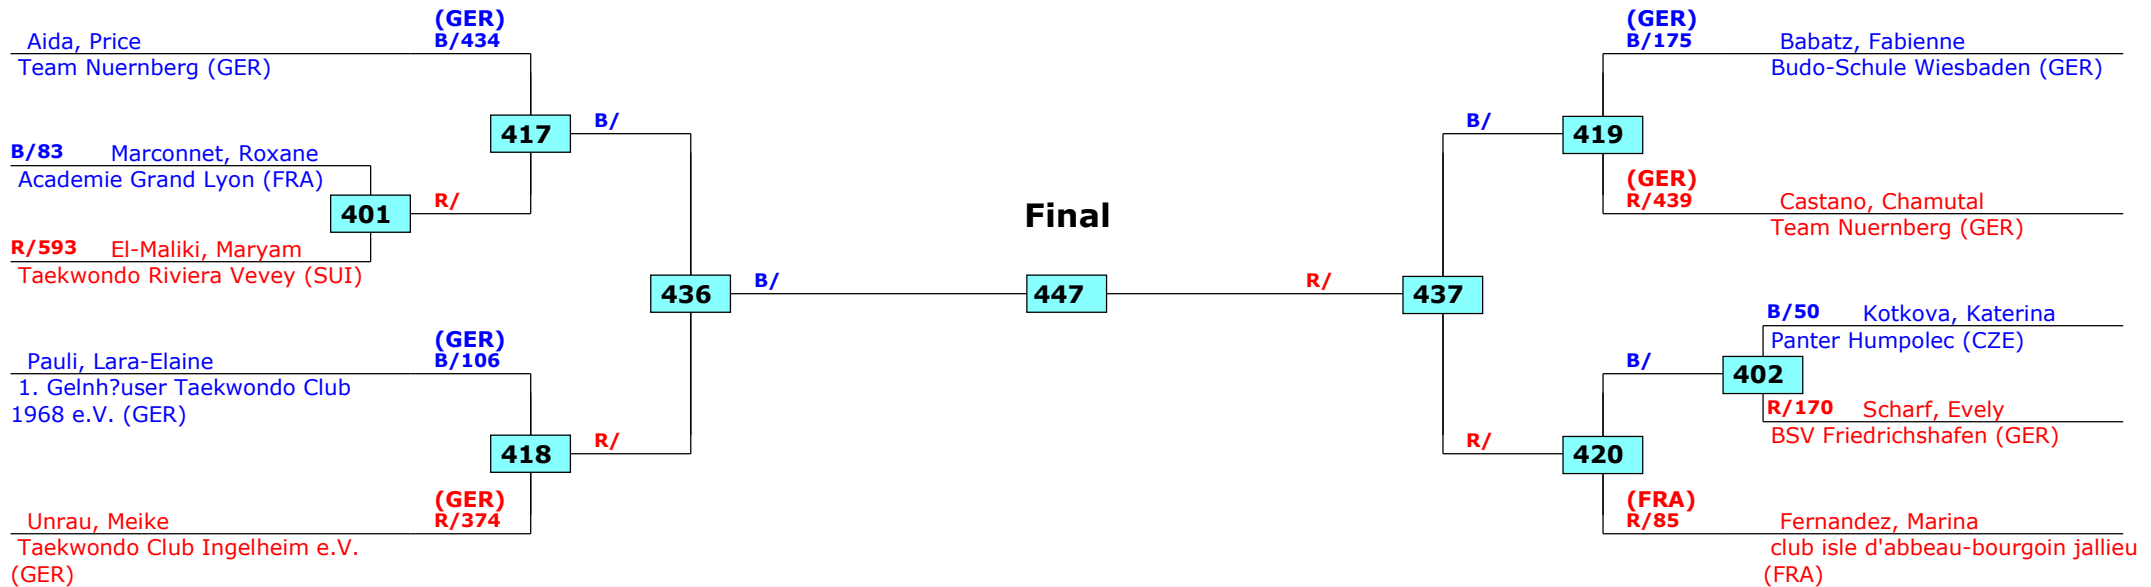

Prize winners:

34. Int. Reutlinger Tuebinger Pokal 2015

Reutlingen, Germany

Tournament date: 24.01.2015 upto 25.01.2015

Cadets Female LK1 -55 (Middle)

Active competitors: 10

Competition date: 24.01.2015

Result legend: