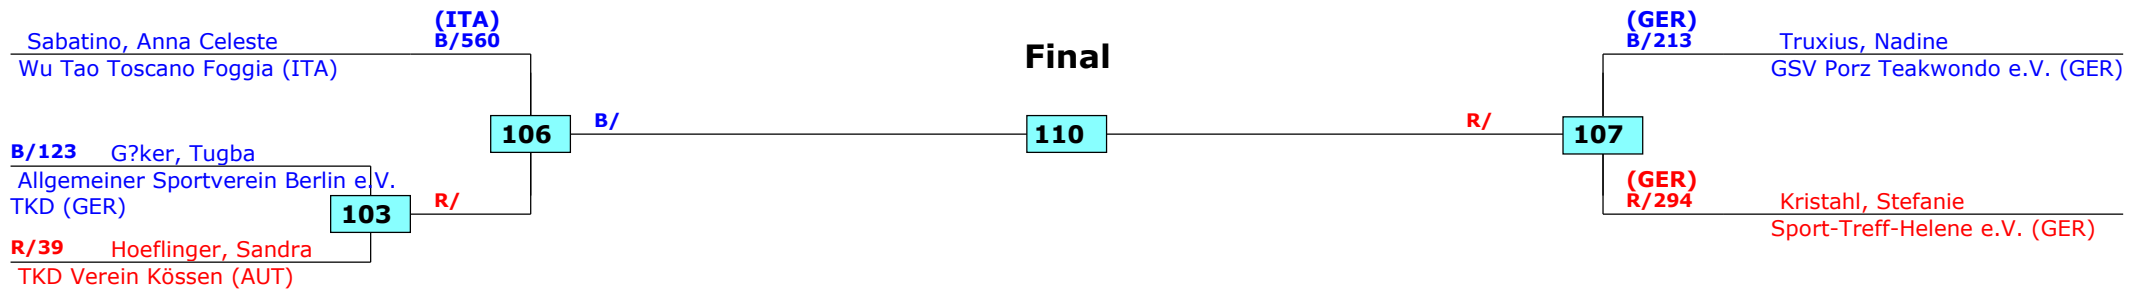

Active competitors: 5

Competition date: 24.01.2015

Result legend: (PUN) Punishment
(WDR) Withdrawal (KO) Knock out
(DSQ) Disqualified (SDP) Sudden death
(RSC) Ref. stop contest (PTG) Points win (gap)
(SUP) Superiority (PTF) Points win (normal)