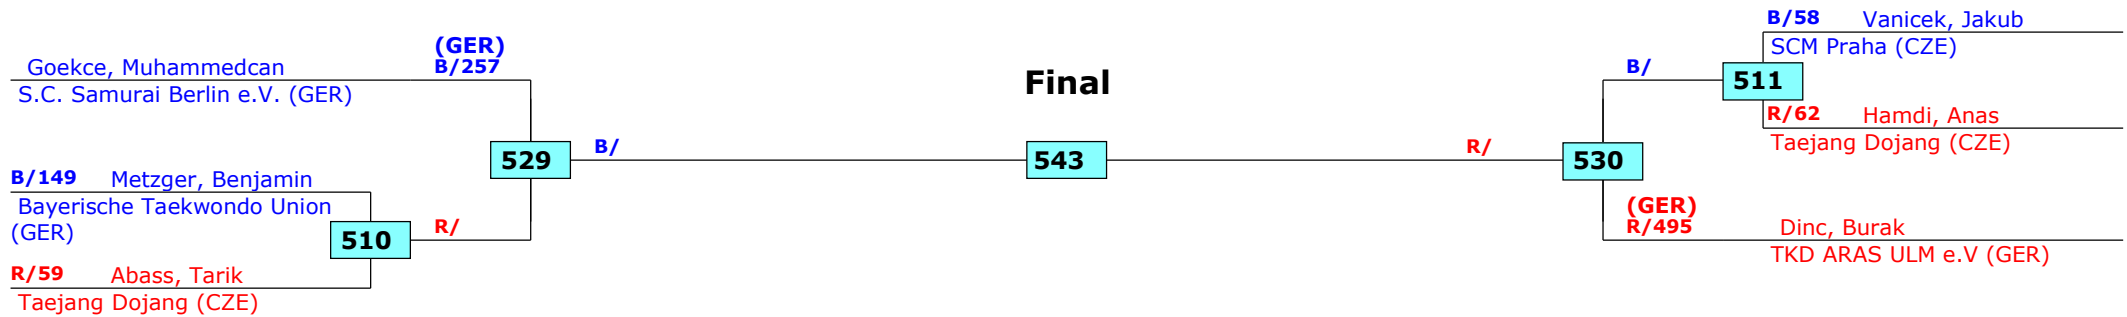

34. Int. Reutlinger Tuebinger Pokal 2015

Reutlingen, Germany

Tournament date: 24.01.2015 upto 25.01.2015

Cadets Male LK1 -53 (Welter)

Active competitors: 6

Competition date: 24.01.2015

Result legend: (PUN) Punishment
(WDR) Withdrawal (KO) Knock out
(DSQ) Disqualified (SDP) Sudden death
(RSC) Ref. stop contest (PTG) Points win (gap)
(SUP) Superiority (PTF) Points win (normal)

Prize winners:

QF

SF

Final

SF

QF