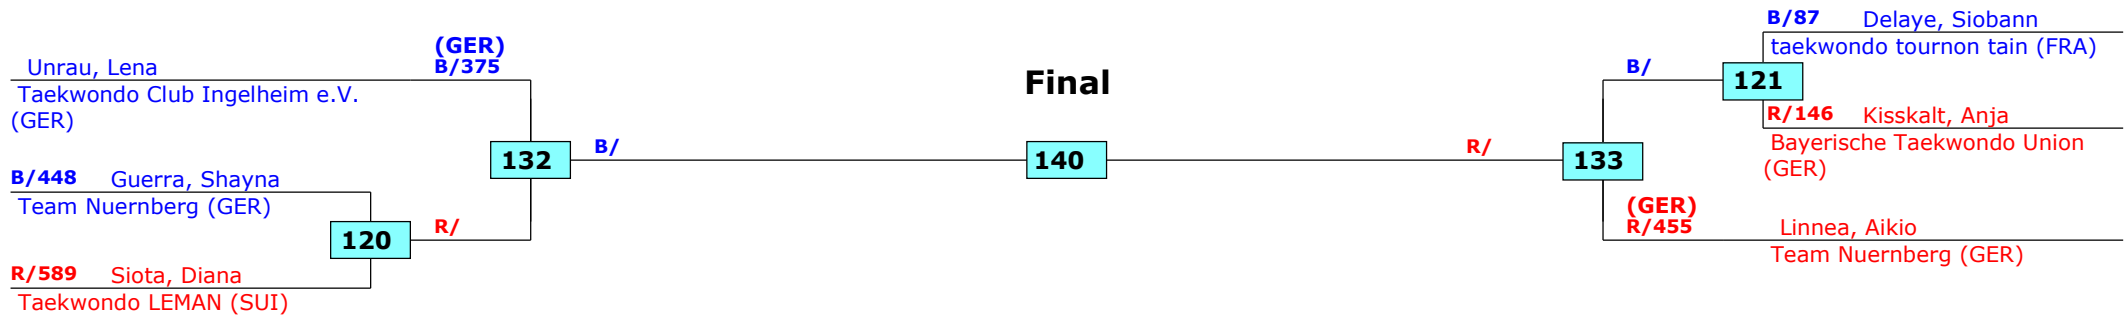

34. Int. Reutlinger Tuebinger Pokal 2015

Reutlingen, Germany

Tournament date: 24.01.2015 upto 25.01.2015

Cadets Female LK1 -37 (Bantam)

Active competitors: 6

Competition date: 24.01.2015

Result legend: (PUN) Punishment
(WDR) Withdrawal (KO) Knock out
(DSQ) Disqualified (SDP) Sudden death
(RSC) Ref. stop contest (PTG) Points win (gap)
(SUP) Superiority (PTF) Points win (normal)