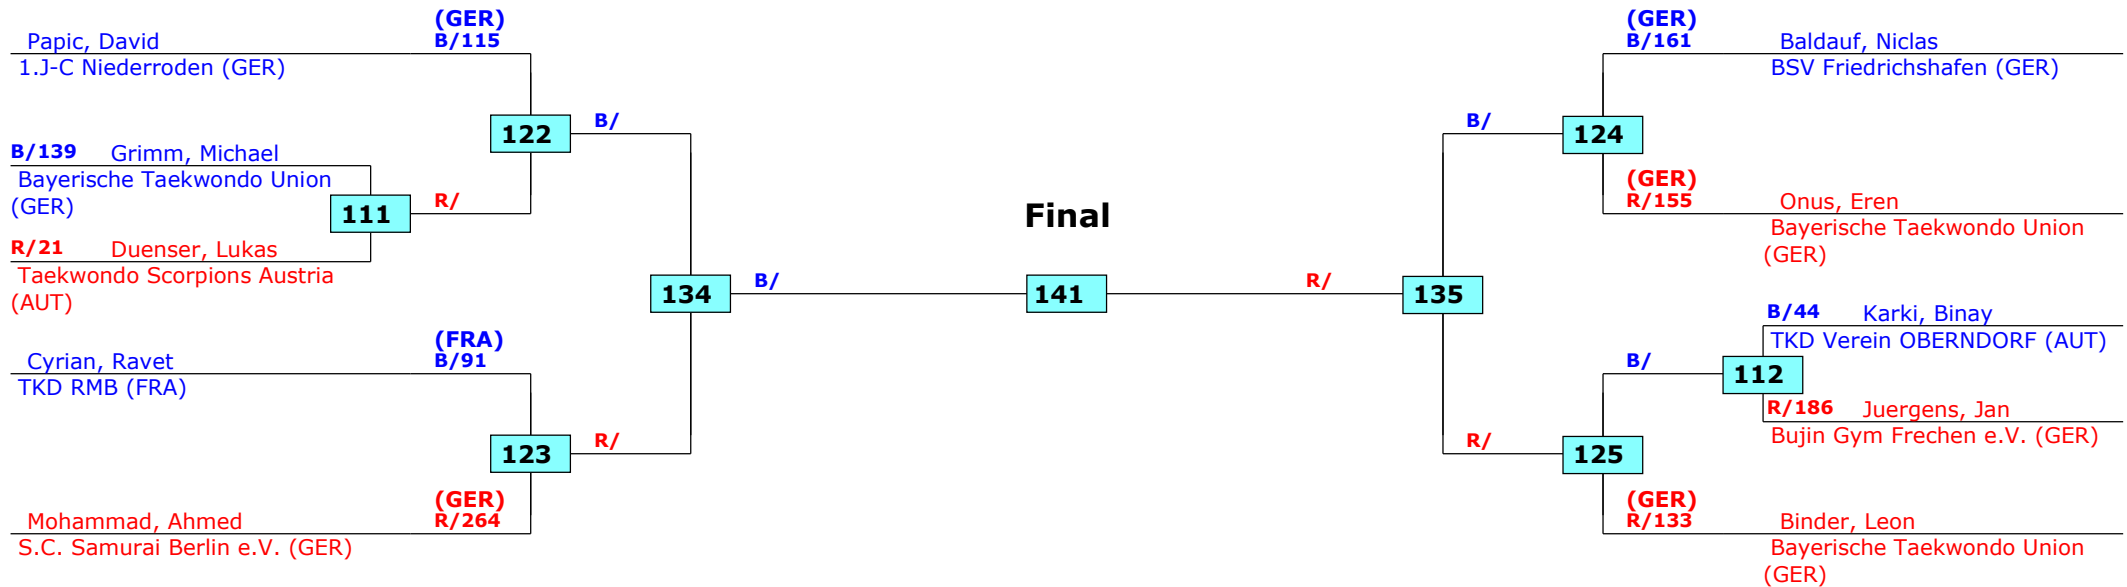

34. Int. Reutlinger Tuebinger Pokal 2015

Reutlingen, Germany

Tournament date: 24.01.2015 upto 25.01.2015

Cadets Male LK1 -37 (Fly)

Active competitors: 10

Competition date: 24.01.2015

Result legend:
(WDR) Withdrawal (PUN) Punishment
(DSQ) Disqualified (KO) Knock out
(RSC) Ref. stop contest (SDP) Sudden death
(SUP) Superiority (PTG) Points win (gap)
(PTF) Points win (normal)

Prize winners: