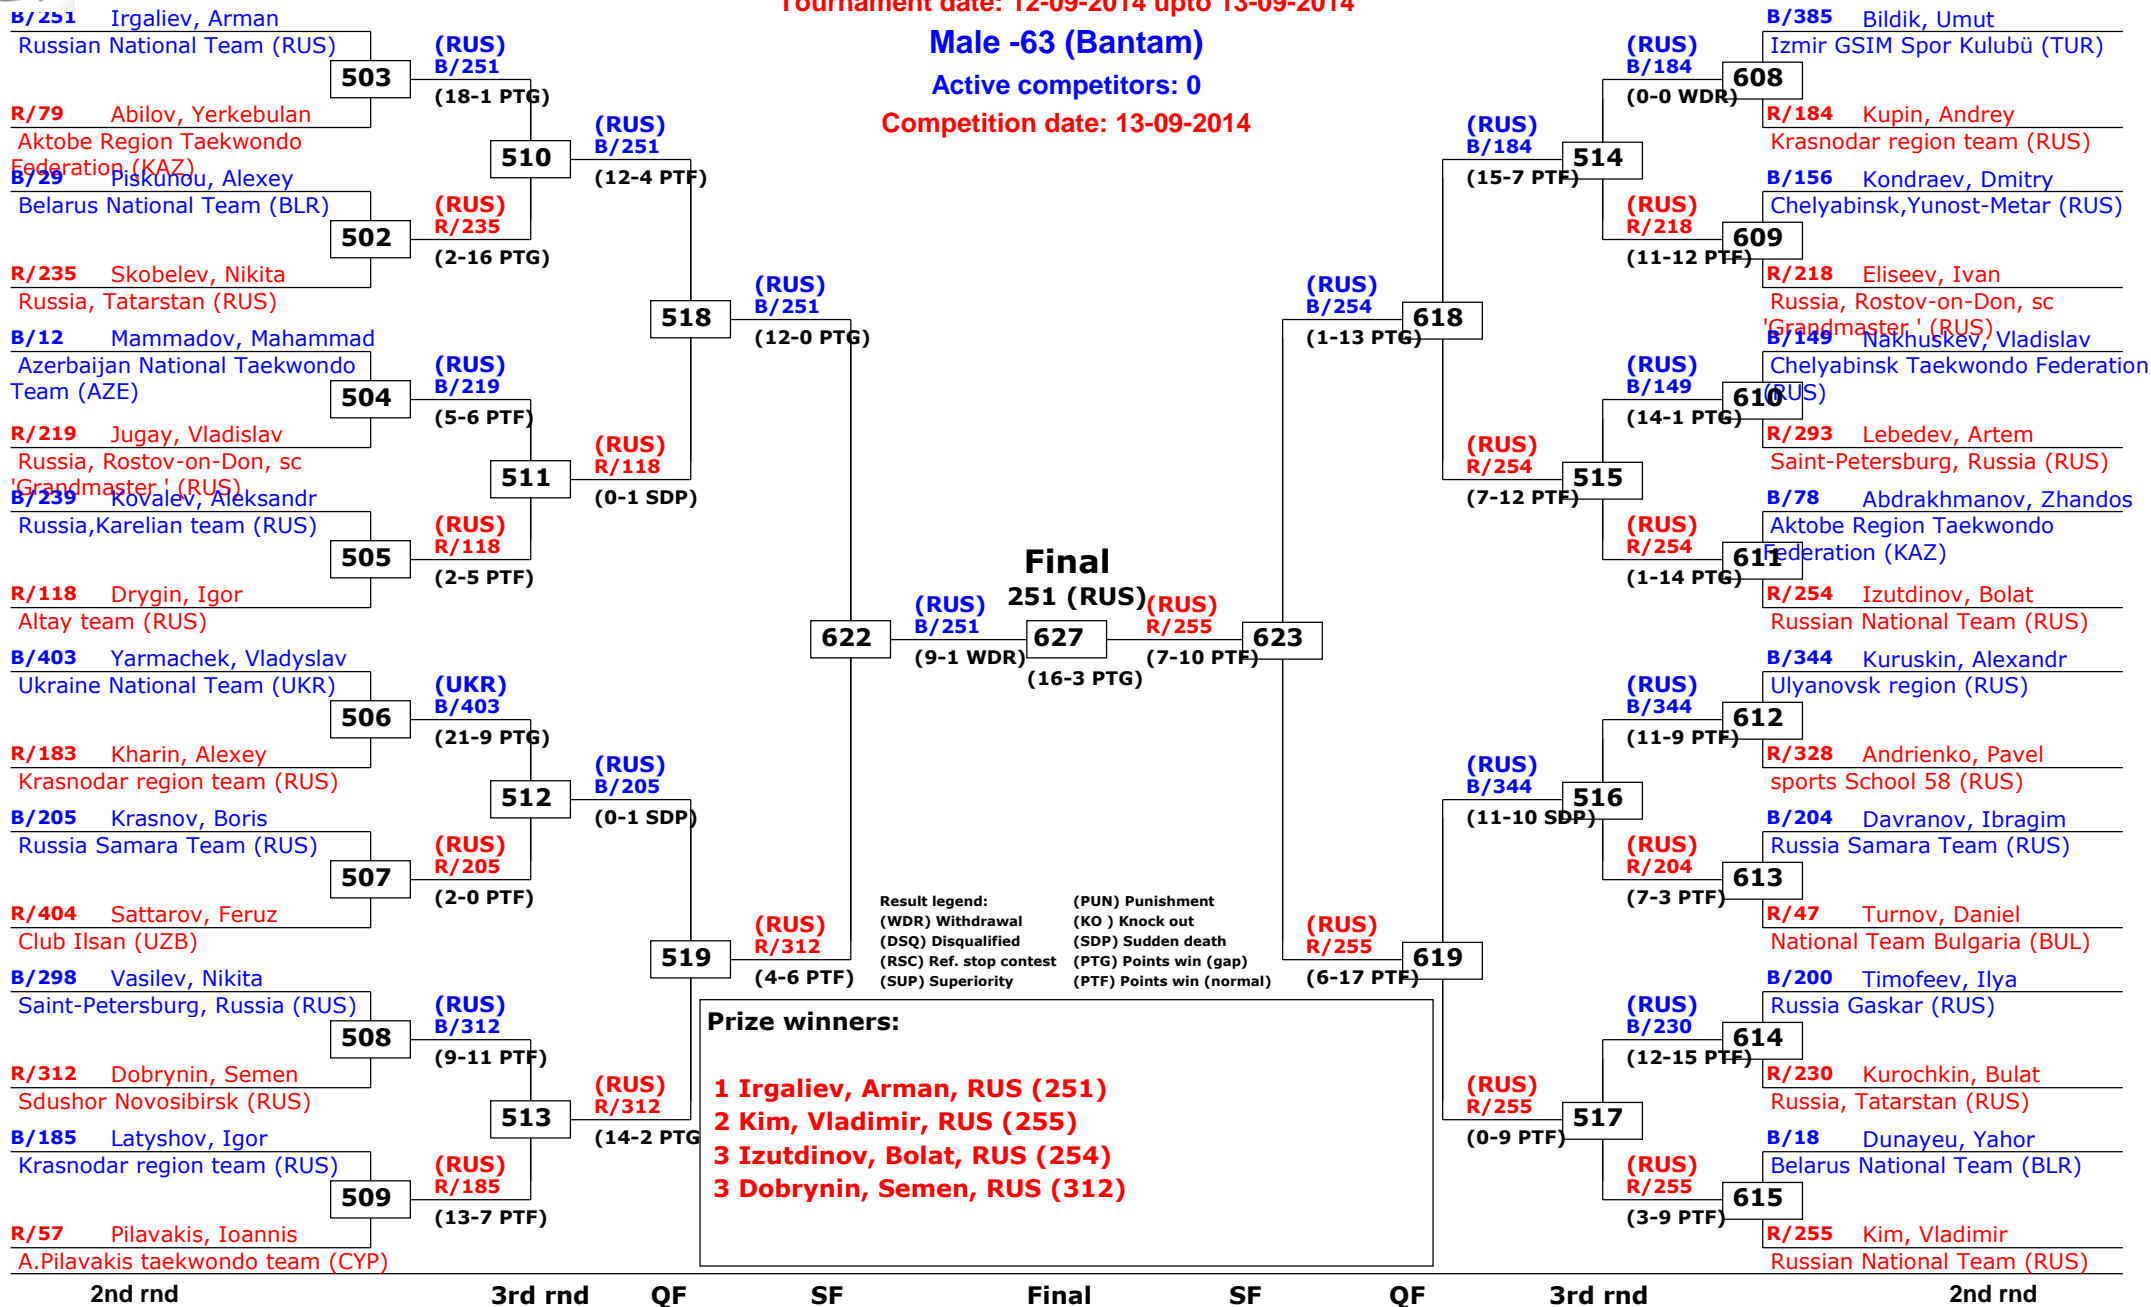

2nd rnd

1st rnd

1st rnd

2nd rnd

3rd rnd

QF

SF

QF

3rd rnd

2nd rnd

1st rnd

Russian Open 2014

Moscow, Russia

Tournament date: 12-09-2014 upto 13-09-2014

Male -63 (Bantam)

Active competitors: 0

Competition date: 13-09-2014

Russian Open 2014

Moscow, Russia

Tournament date: 12-09-2014 upto 13-09-2014

Male -68 (Feather)

Active competitors: 25

Competition date: 12-09-2014

Russian Open 2014

Moscow, Russia

Tournament date: 12-09-2014 upto 13-09-2014

Male -74 (Light)

Active competitors: 34

Competition date: 13-09-2014

1st rnd

2nd rnd

3rd rnd