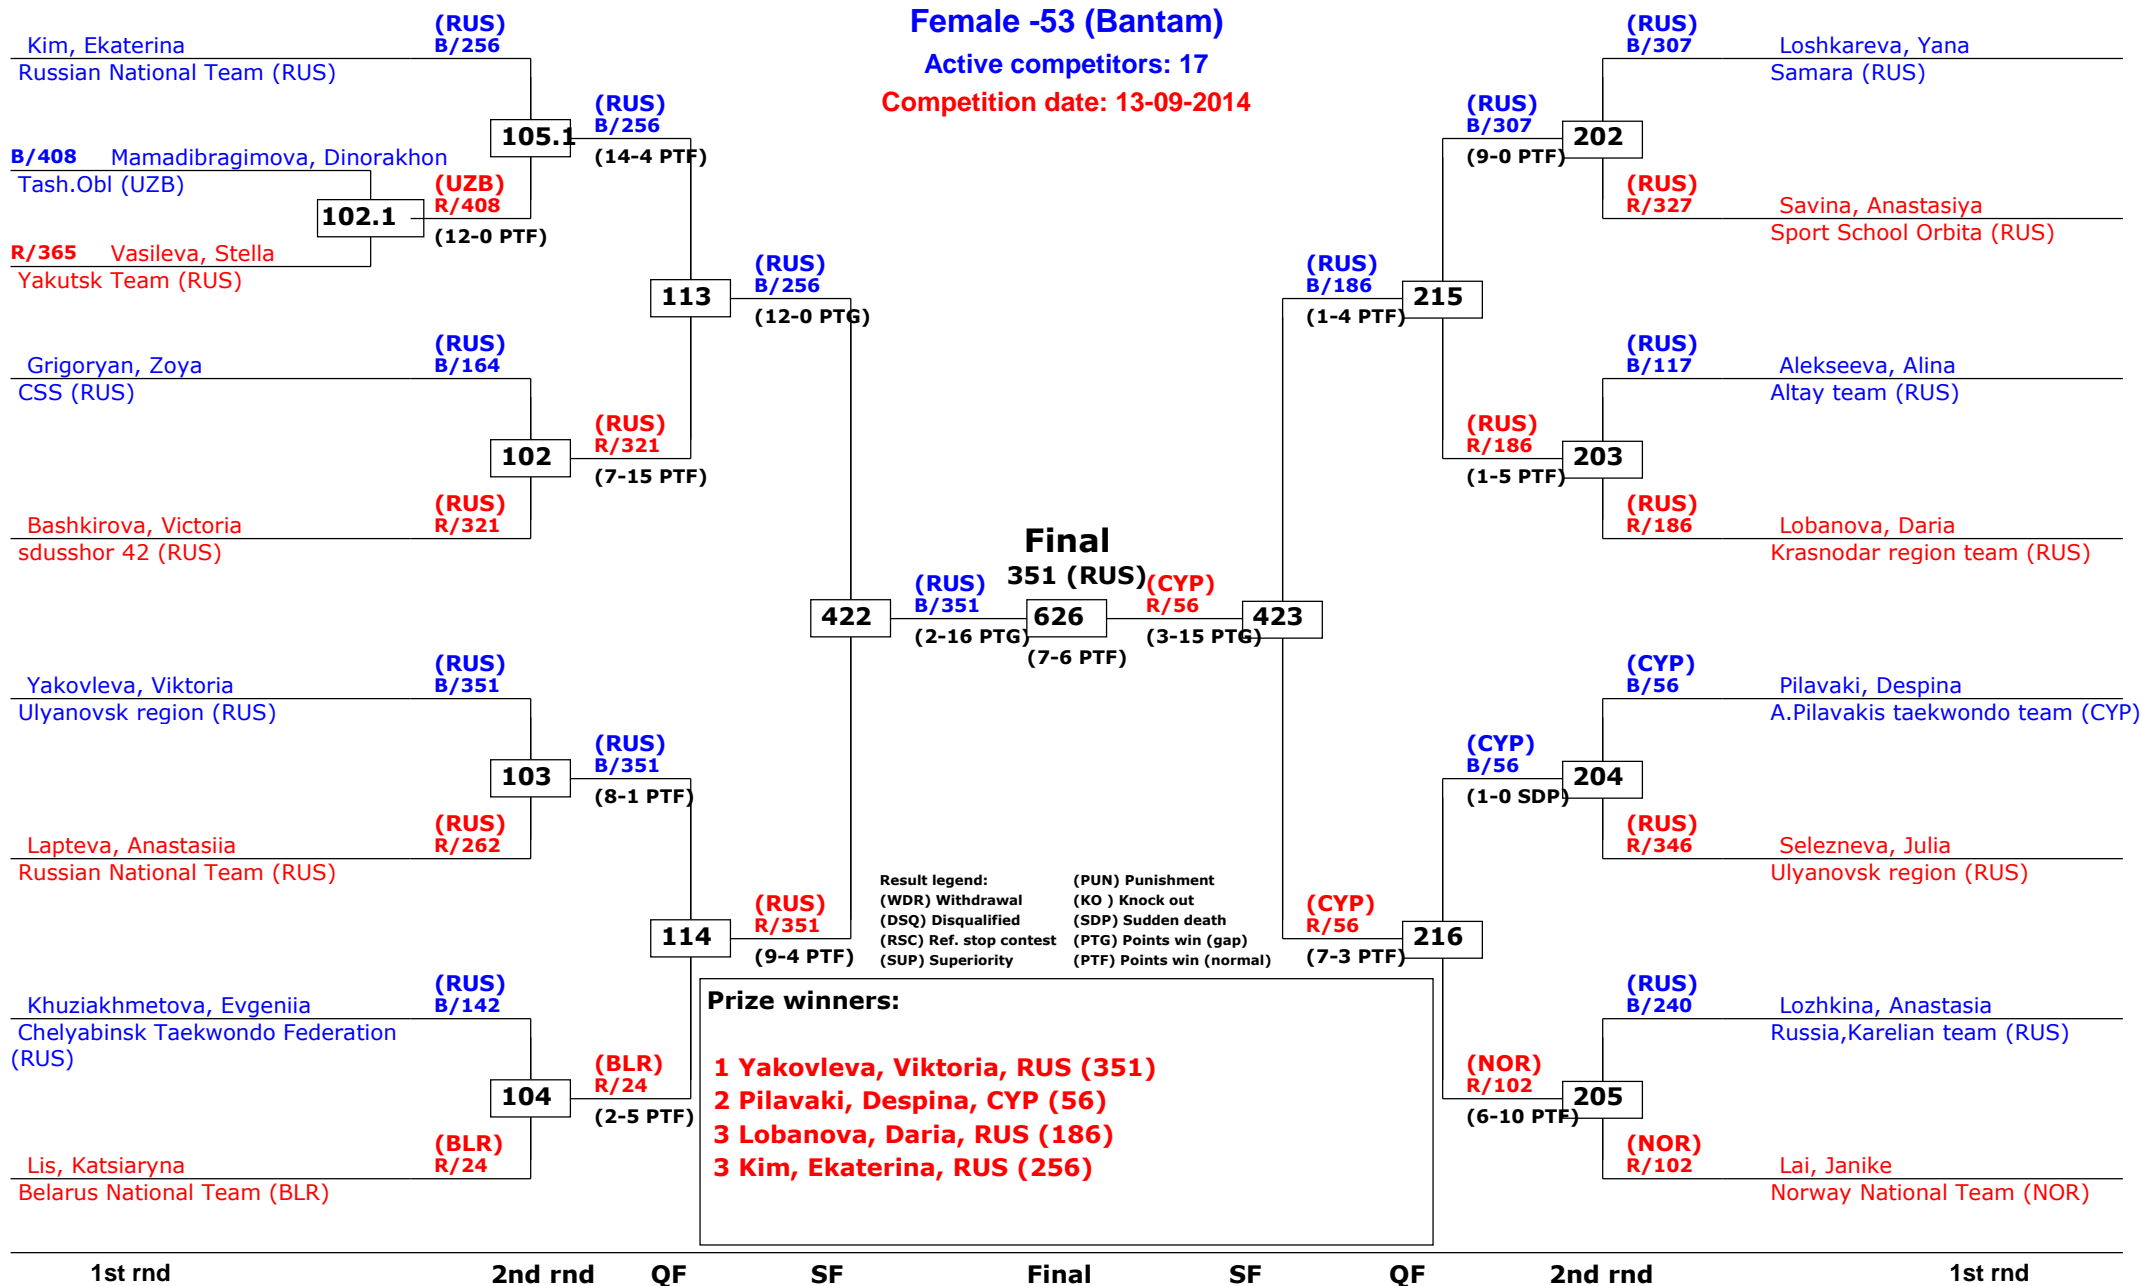

Tournament date: 12-09-2014 upto 13-09-2014

Female -46 (Fin)

Active competitors: 18

Competition date: 13-09-2014

Russian Open 2014

Moscow, Russia

Tournament date: 12-09-2014 upto 13-09-2014

Female -49 (Fly)

Active competitors: 17

Competition date: 12-09-2014

Russian Open 2014

Moscow, Russia

Tournament date: 12-09-2014 upto 13-09-2014

Female -53 (Bantam)

Active competitors: 17

Competition date: 13-09-2014

Russian Open 2014

Moscow, Russia

Tournament date: 12-09-2014 upto 13-09-2014

Female -57 (Feather)

Active competitors: 15

Competition date: 12-09-2014

Result legend:
 (WDR) Withdrawal (PUN) Punishment
 (DSQ) Disqualified (KO) Knock out
 (RSC) Ref. stop contest (SDP) Sudden death
 (SUP) Superiority (PTG) Points win (gap)
 (PTF) Points win (normal)