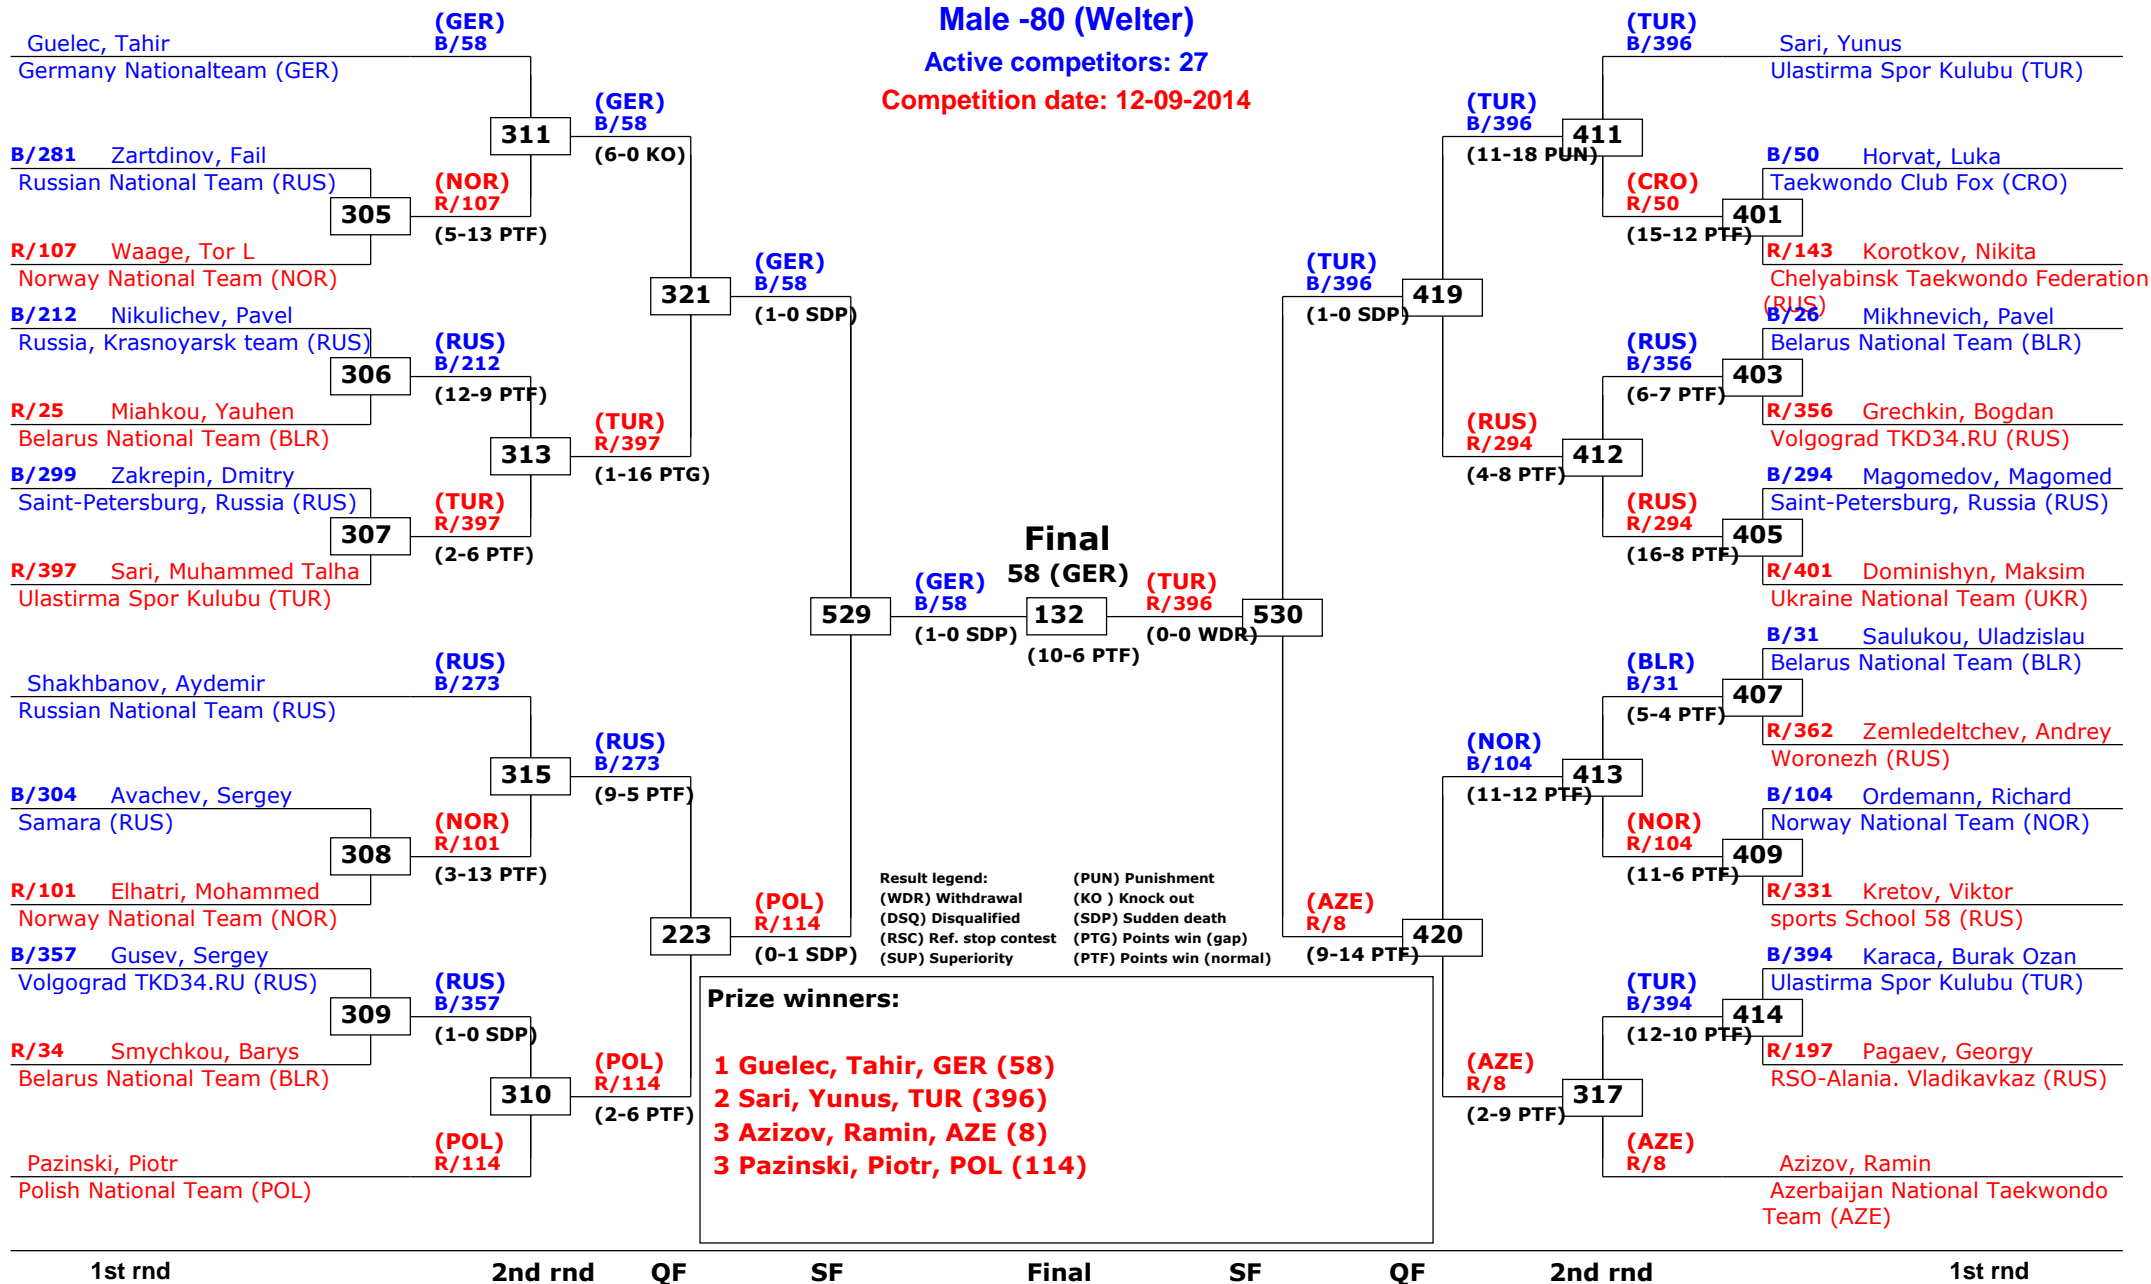

QF

SF

QF

3rd rnd

2nd rnd

1st rnd

Russian Open 2014

Moscow, Russia

Tournament date: 12-09-2014 upto 13-09-2014

Male -74 (Light)

Active competitors: 0

Competition date: 13-09-2014

Russian Open 2014

Moscow, Russia

Tournament date: 12-09-2014 upto 13-09-2014

Male -80 (Welter)

Active competitors: 27

Competition date: 12-09-2014

Russian Open 2014

Moscow, Russia

Tournament date: 12-09-2014 upto 13-09-2014

Male -87 (Middle)

Active competitors: 13

Competition date: 12-09-2014