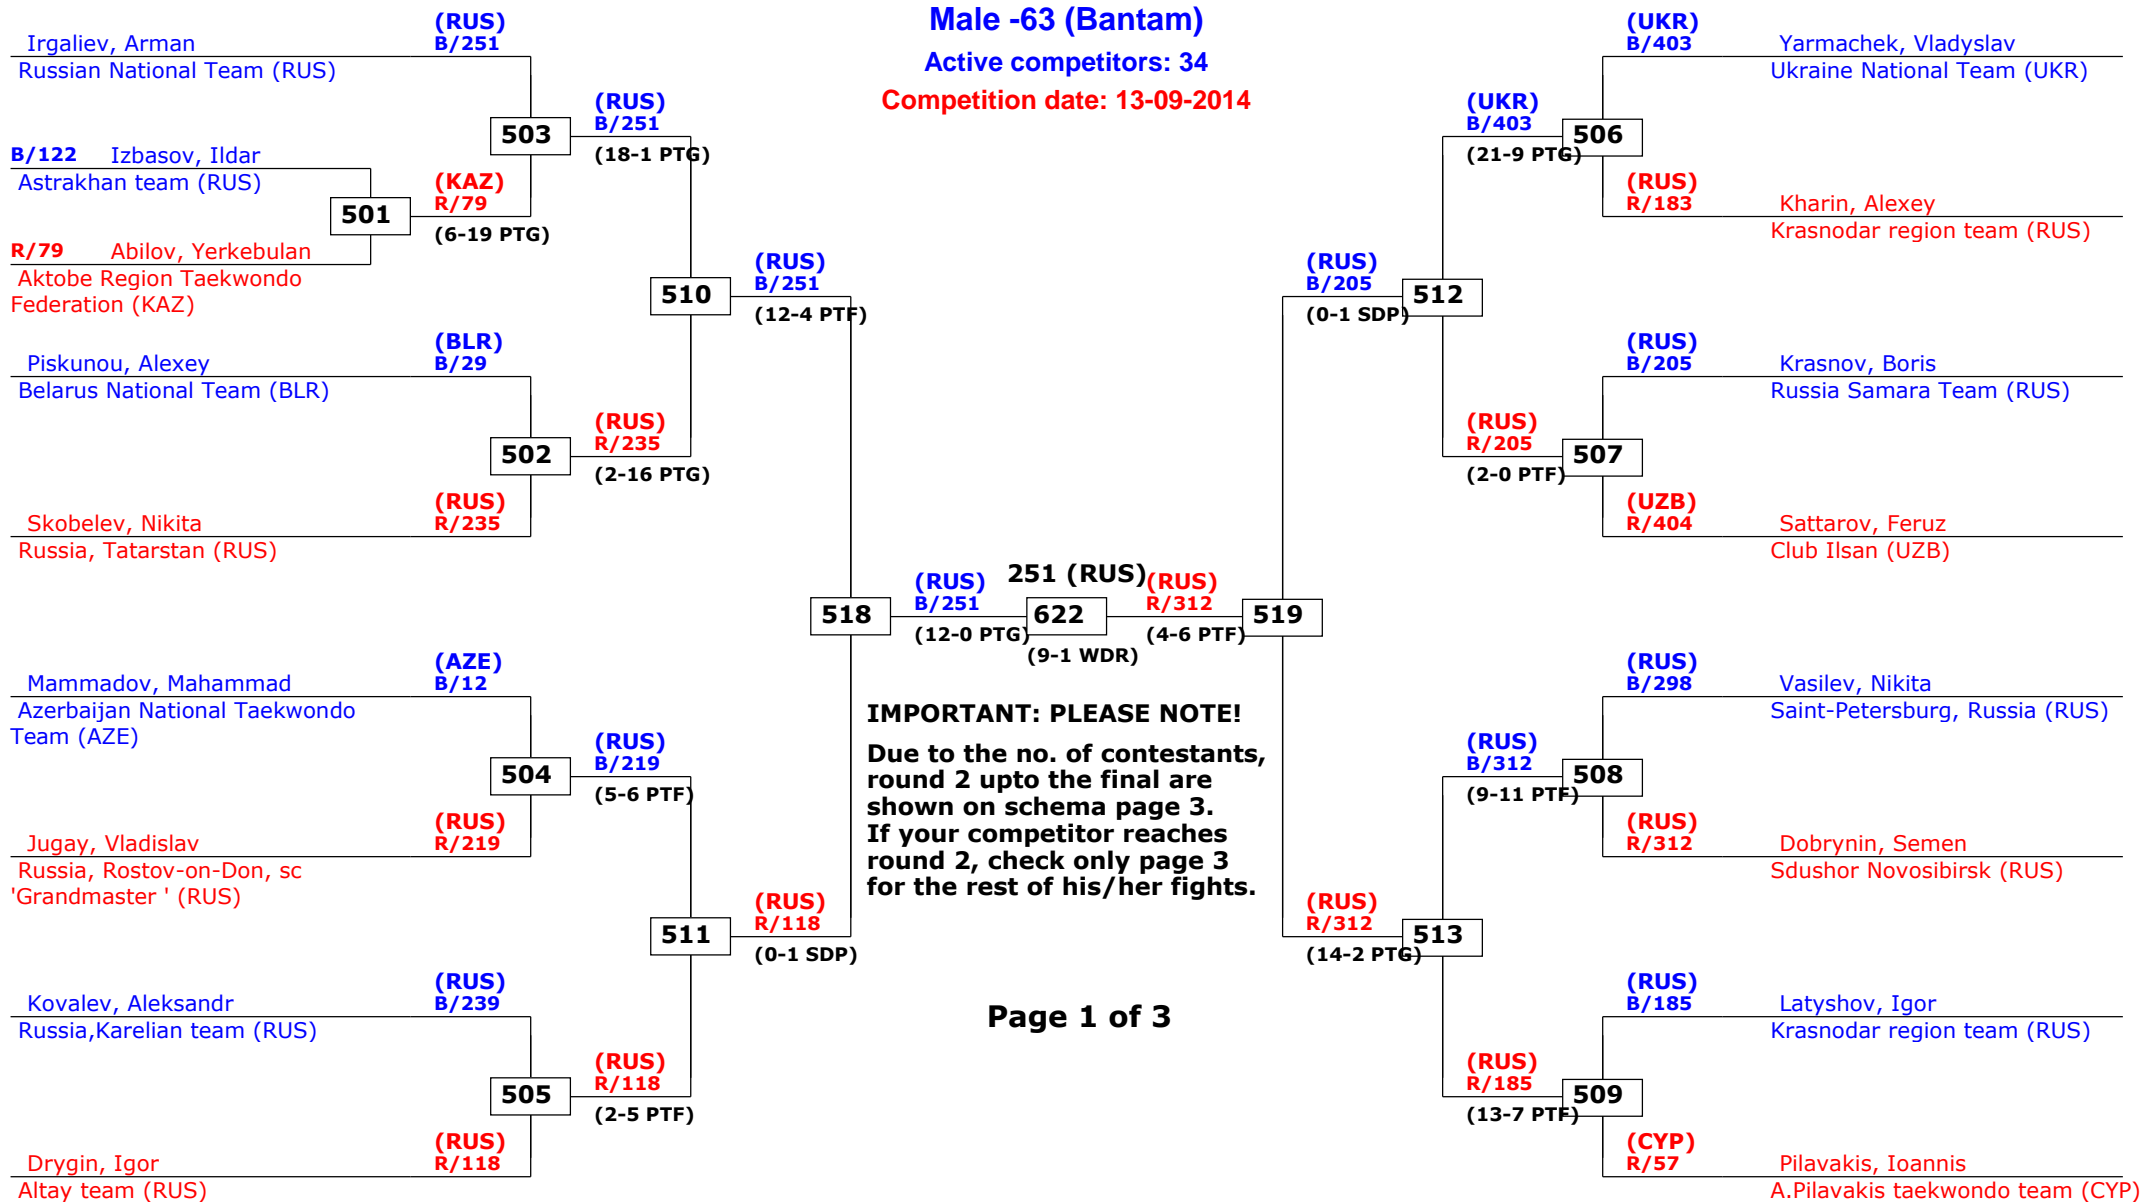

Russian Open 2014

Moscow, Russia

Tournament date: 12-09-2014 upto 13-09-2014

Male -63 (Bantam)

Active competitors: 34

Competition date: 13-09-2014

1st rnd

2nd rnd

3rd rnd

QF

SF

QF

3rd rnd

2nd rnd

1st rnd