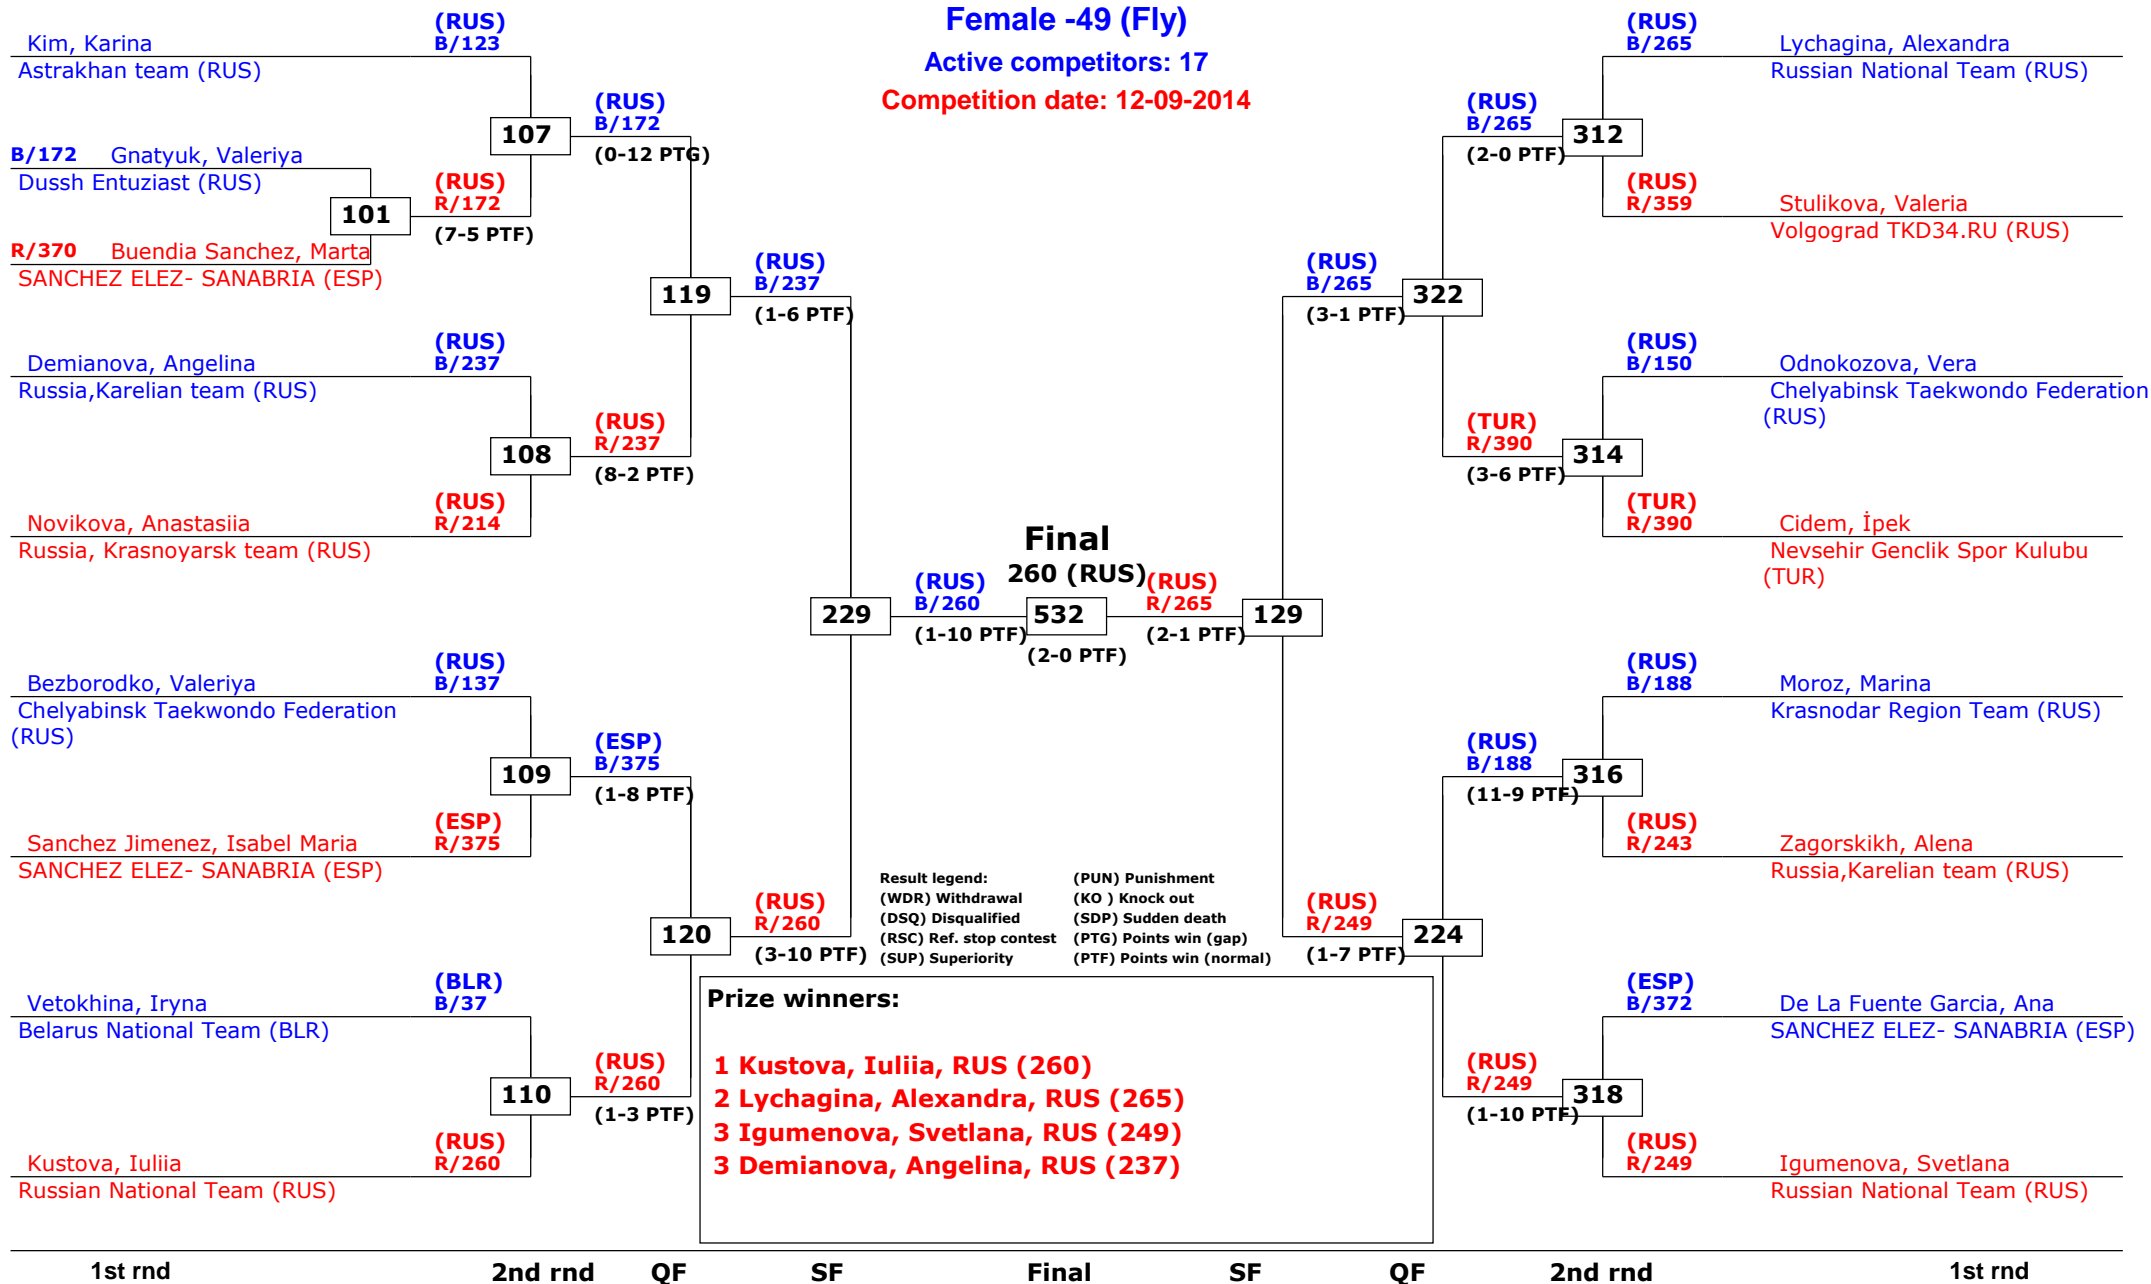

Russian Open 2014

Moscow, Russia

Tournament date: 12-09-2014 upto 13-09-2014

Male +87 (Heavy)

Active competitors: 12

Competition date: 12-09-2014

Russian Open 2014

Moscow, Russia

Tournament date: 12-09-2014 upto 13-09-2014

Female -46 (Fin)

Active competitors: 18

Competition date: 13-09-2014

Russian Open 2014

Moscow, Russia

Tournament date: 12-09-2014 upto 13-09-2014

Female -49 (Fly)

Active competitors: 17

Competition date: 12-09-2014

Russian Open 2014

Moscow, Russia

Tournament date: 12-09-2014 upto 13-09-2014

Female -53 (Bantam)

Active competitors: 17

Competition date: 13-09-2014

Russian Open 2014

Moscow, Russia

Tournament date: 12-09-2014 upto 13-09-2014

Female -57 (Feather)

Active competitors: 15

Competition date: 12-09-2014

Result legend:
 (WDR) Withdrawal (PUN) Punishment
 (DSQ) Disqualified (KO) Knock out
 (RSC) Ref. stop contest (SDP) Sudden death
 (SUP) Superiority (PTG) Points win (gap)
 (PTF) Points win (normal)