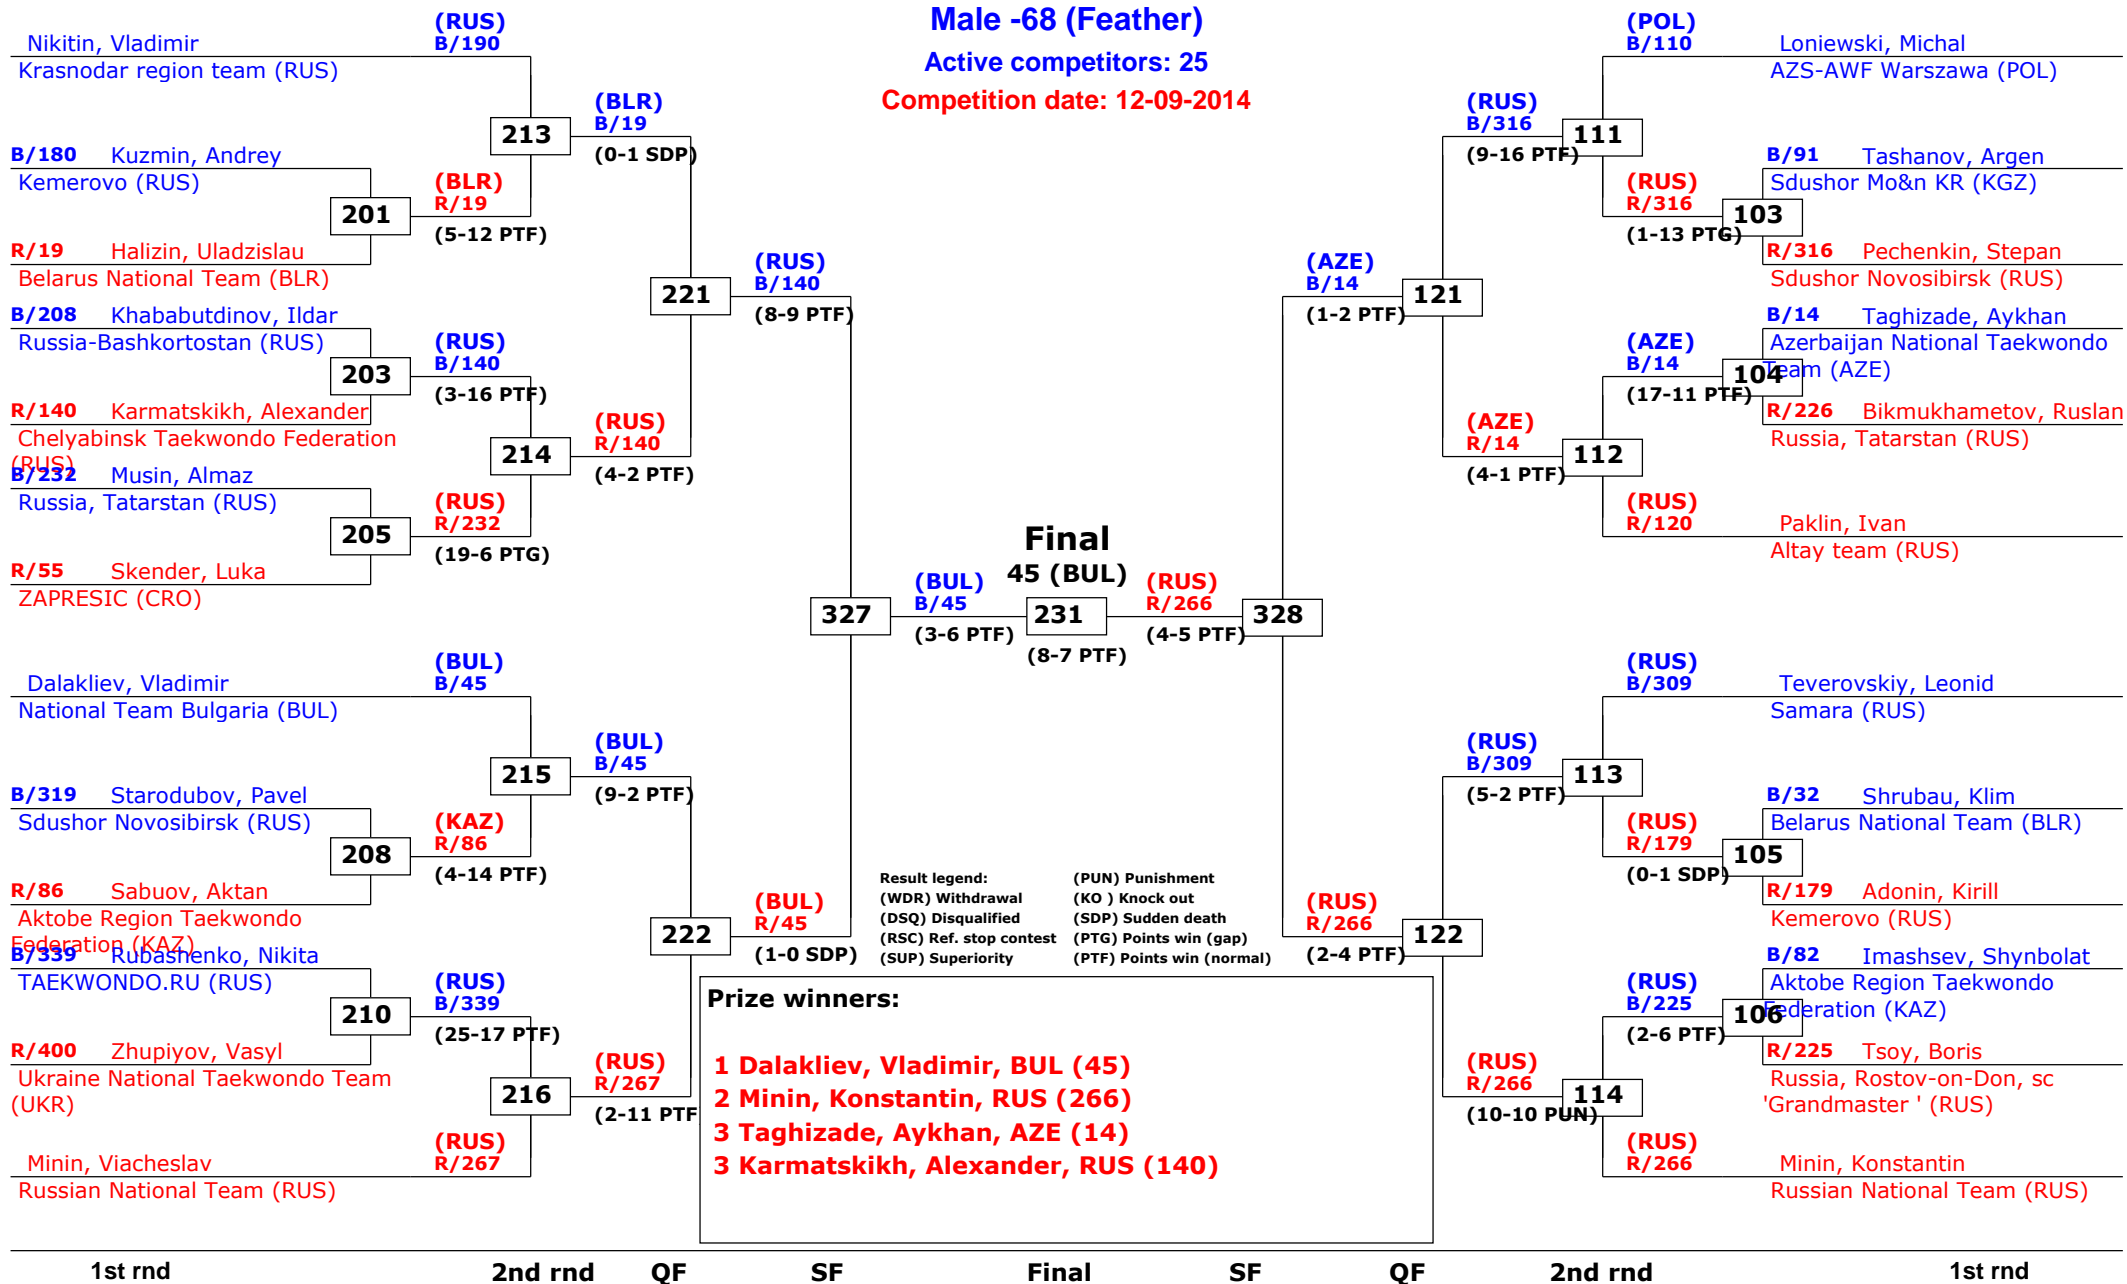

3rd rnd

2nd rnd

1st rnd

Russian Open 2014

Moscow, Russia

Tournament date: 12-09-2014 upto 13-09-2014

Male -63 (Bantam)

Active competitors: 0

Competition date: 13-09-2014

Russian Open 2014

Moscow, Russia

Tournament date: 12-09-2014 upto 13-09-2014

Male -68 (Feather)

Active competitors: 25

Competition date: 12-09-2014

Russian Open 2014

Moscow, Russia

Tournament date: 12-09-2014 upto 13-09-2014

Male -74 (Light)

Active competitors: 34

Competition date: 13-09-2014

1st rnd

2nd rnd

3rd rnd

QF

SF

QF

3rd rnd

2nd rnd

1st rnd

Russian Open 2014

Moscow, Russia