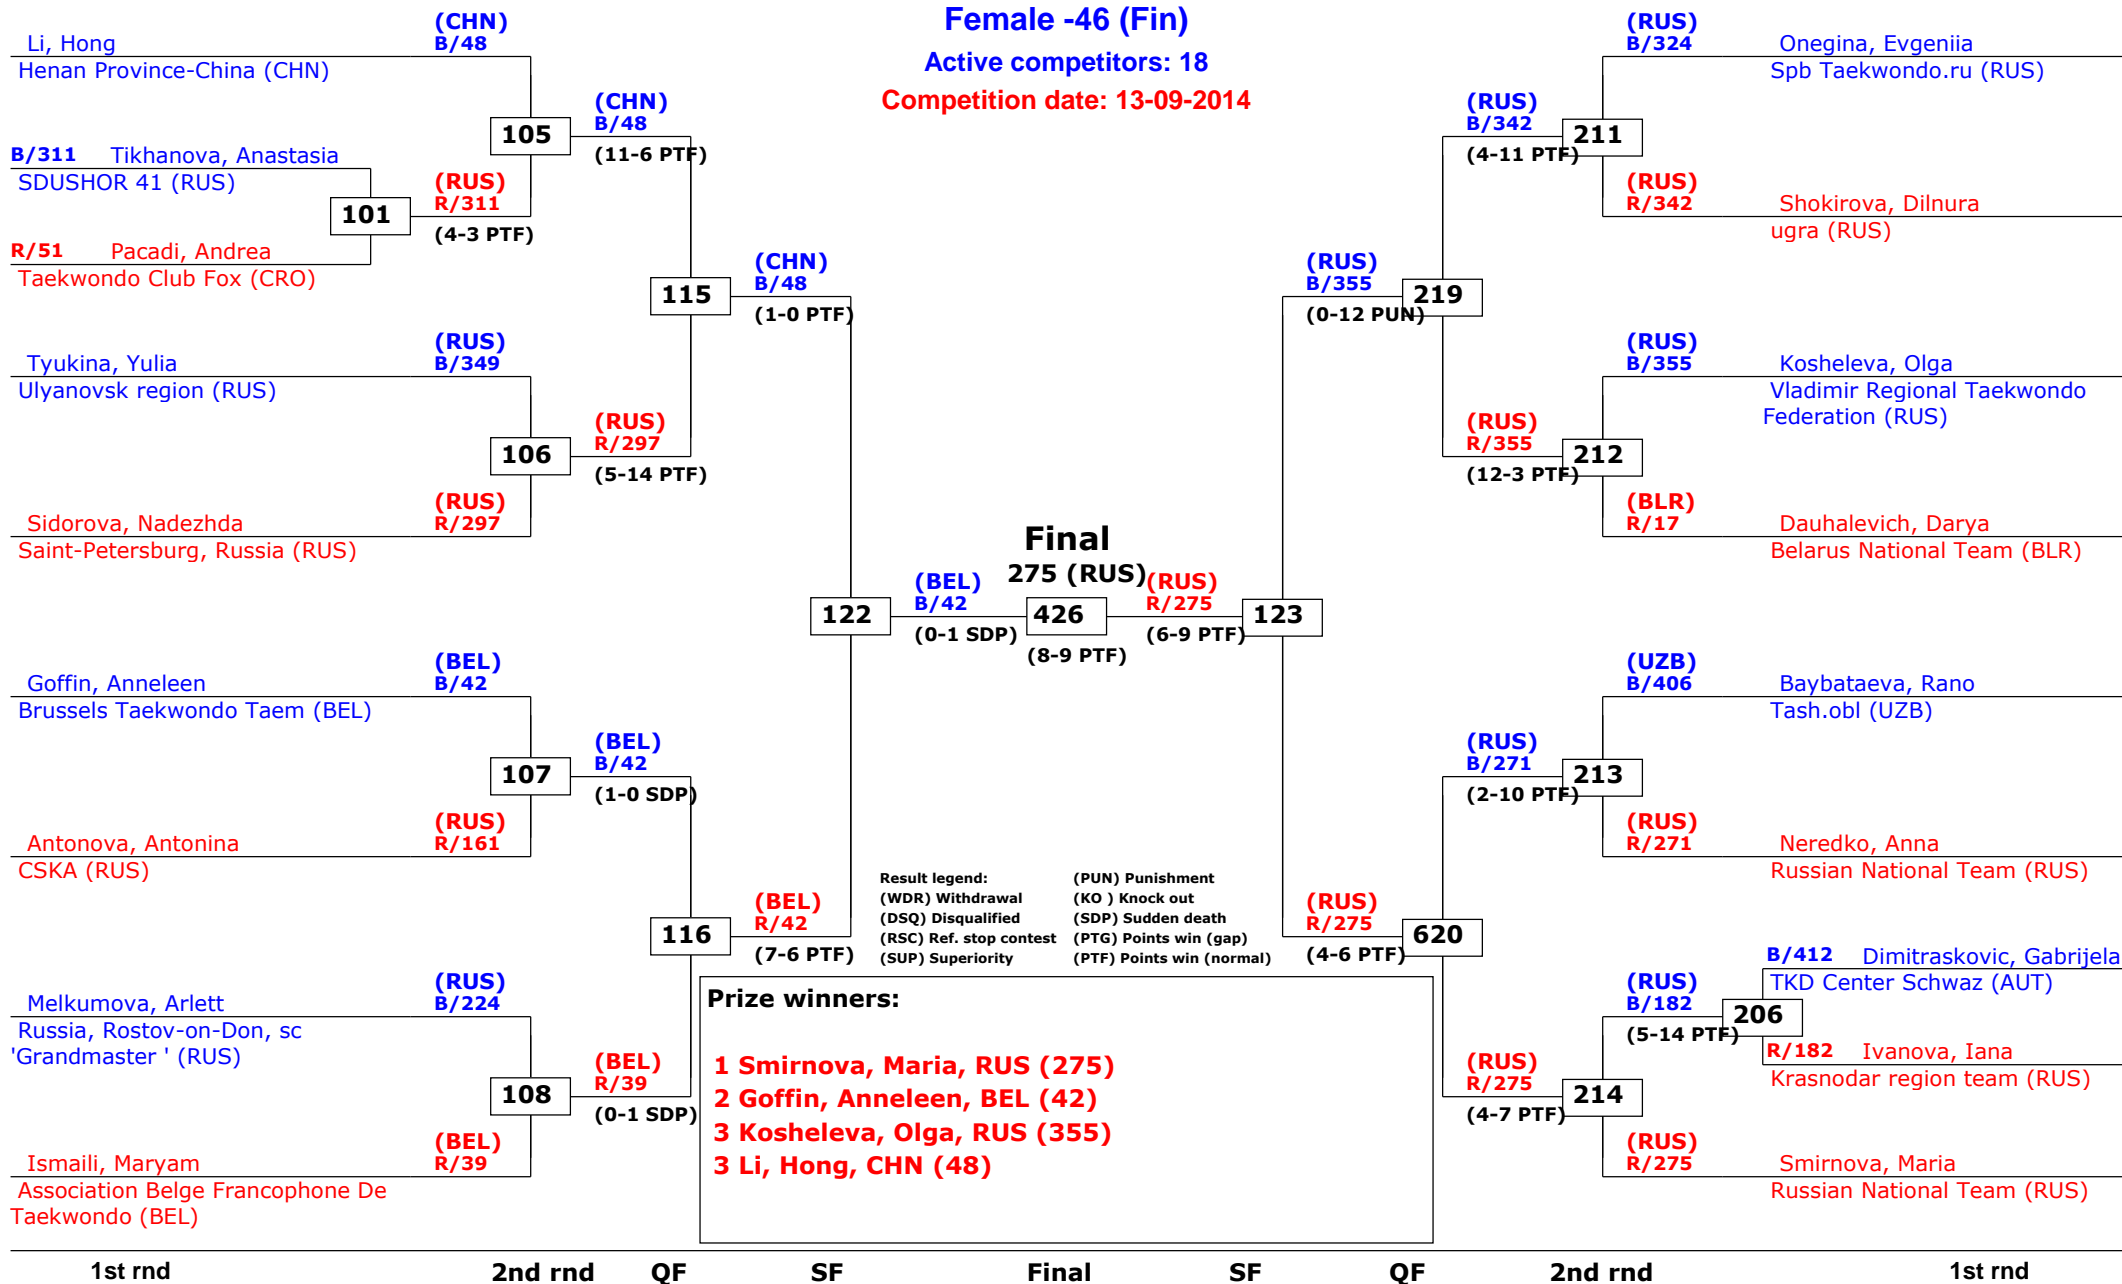

Russian Open 2014

Moscow, Russia

Tournament date: 12-09-2014 upto 13-09-2014

Male +87 (Heavy)

Active competitors: 12

Competition date: 12-09-2014

Russian Open 2014

Moscow, Russia

Tournament date: 12-09-2014 upto 13-09-2014

Female -46 (Fin)

Active competitors: 18

Competition date: 13-09-2014

Russian Open 2014

Moscow, Russia

Tournament date: 12-09-2014 upto 13-09-2014

Female -49 (Fly)

Active competitors: 17

Competition date: 12-09-2014

Russian Open 2014

Moscow, Russia

Tournament date: 12-09-2014 upto 13-09-2014

Female -53 (Bantam)

Active competitors: 17

Competition date: 13-09-2014

Russian Open 2014

Moscow, Russia

Tournament date: 12-09-2014 upto 13-09-2014

Female -57 (Feather)

Active competitors: 15

Competition date: 12-09-2014

Result legend:
 (WDR) Withdrawal (PUN) Punishment
 (DSQ) Disqualified (KO) Knock out
 (RSC) Ref. stop contest (SDP) Sudden death
 (SUP) Superiority (PTG) Points win (gap)
 (PTF) Points win (normal)