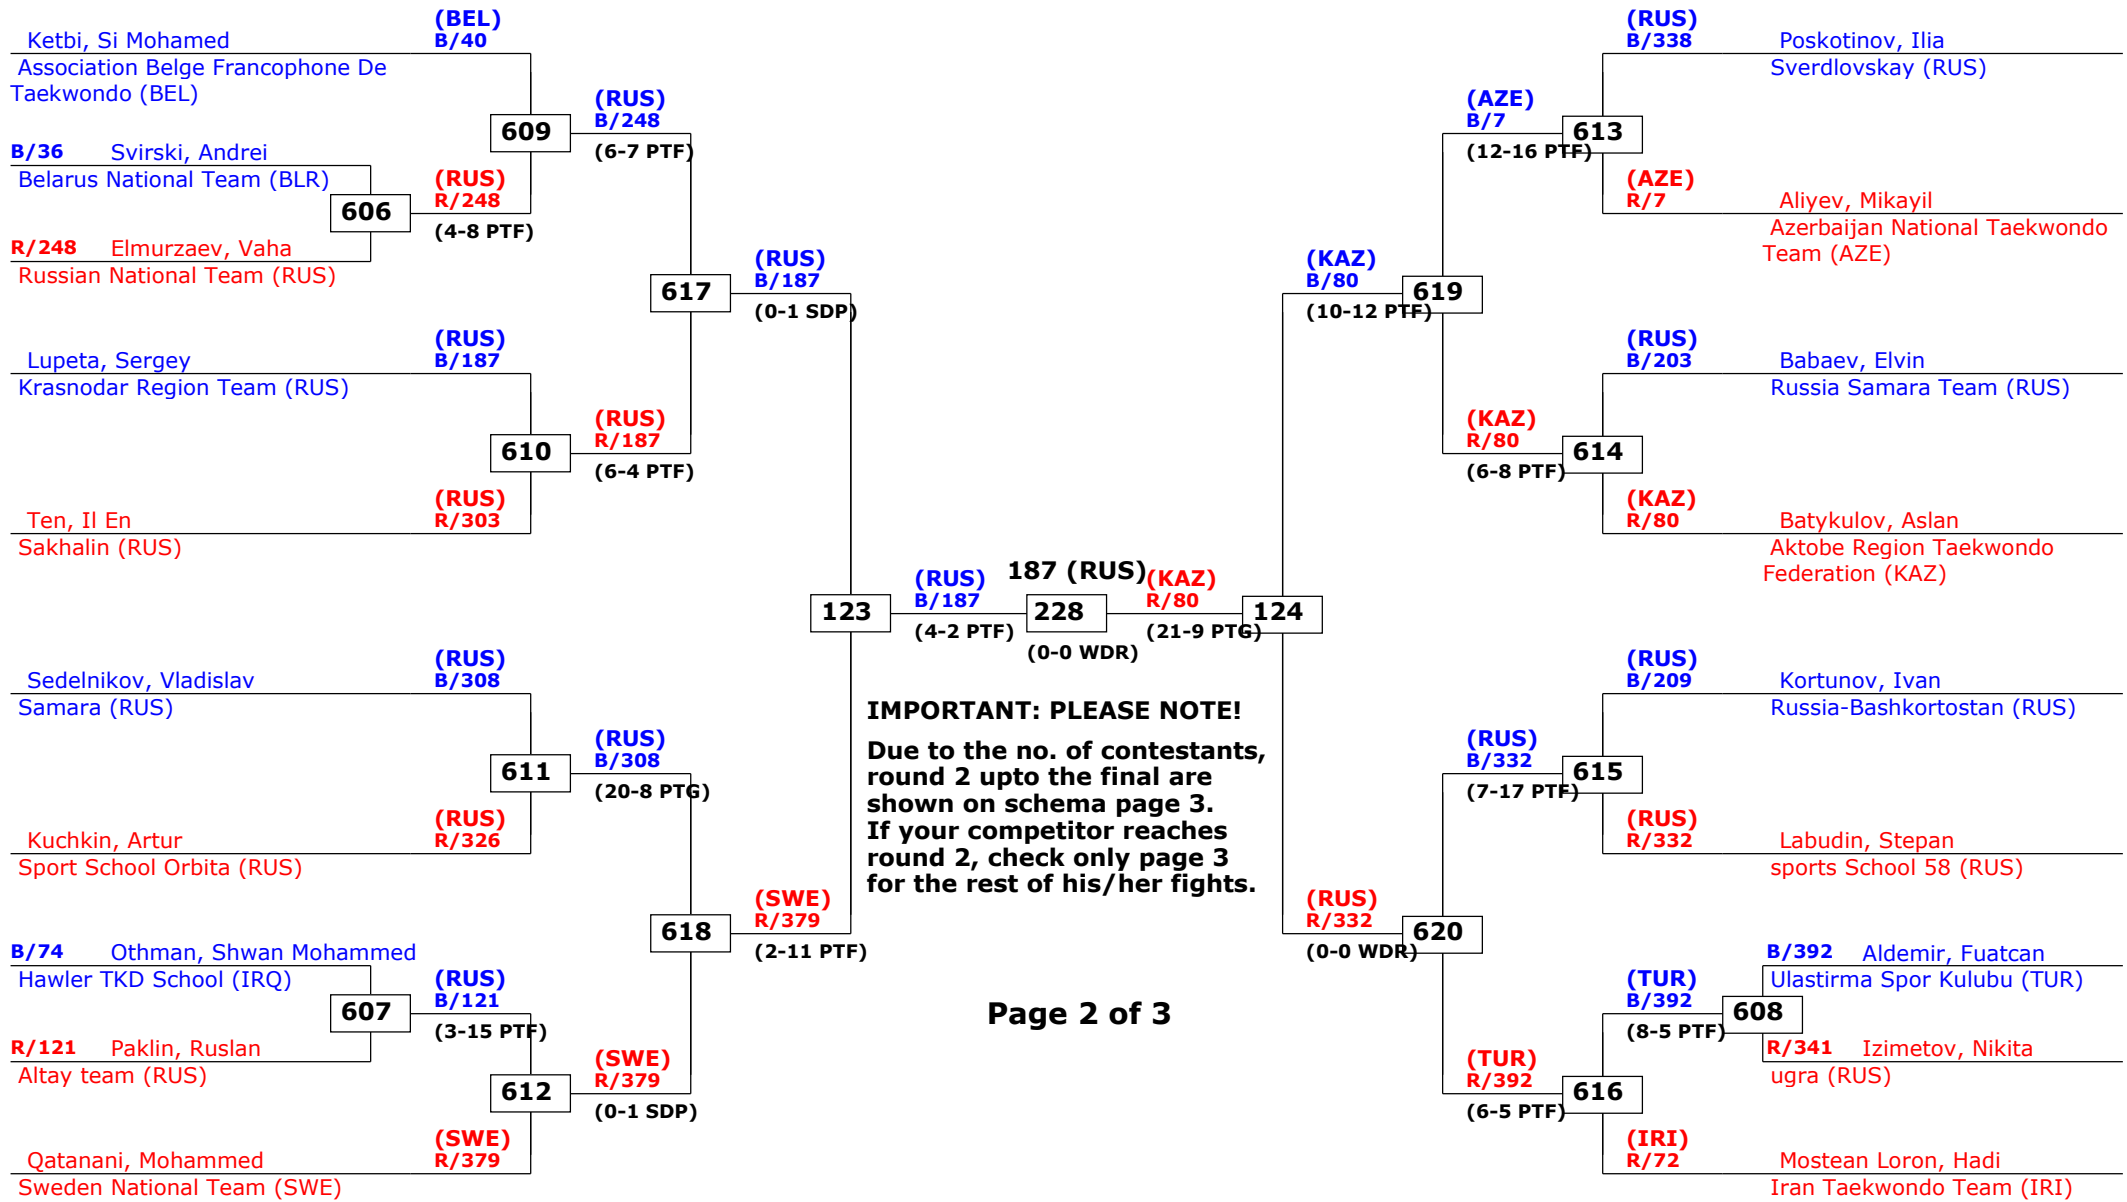

Tournament date: 12-09-2014 upto 13-09-2014

Male -58 (Fly)

Active competitors: 38

Competition date: 12-09-2014

1st rnd

2nd rnd

3rd rnd

QF

SF

QF

3rd rnd

2nd rnd

1st rnd

Russian Open 2014

Moscow, Russia

Tournament date: 12-09-2014 upto 13-09-2014