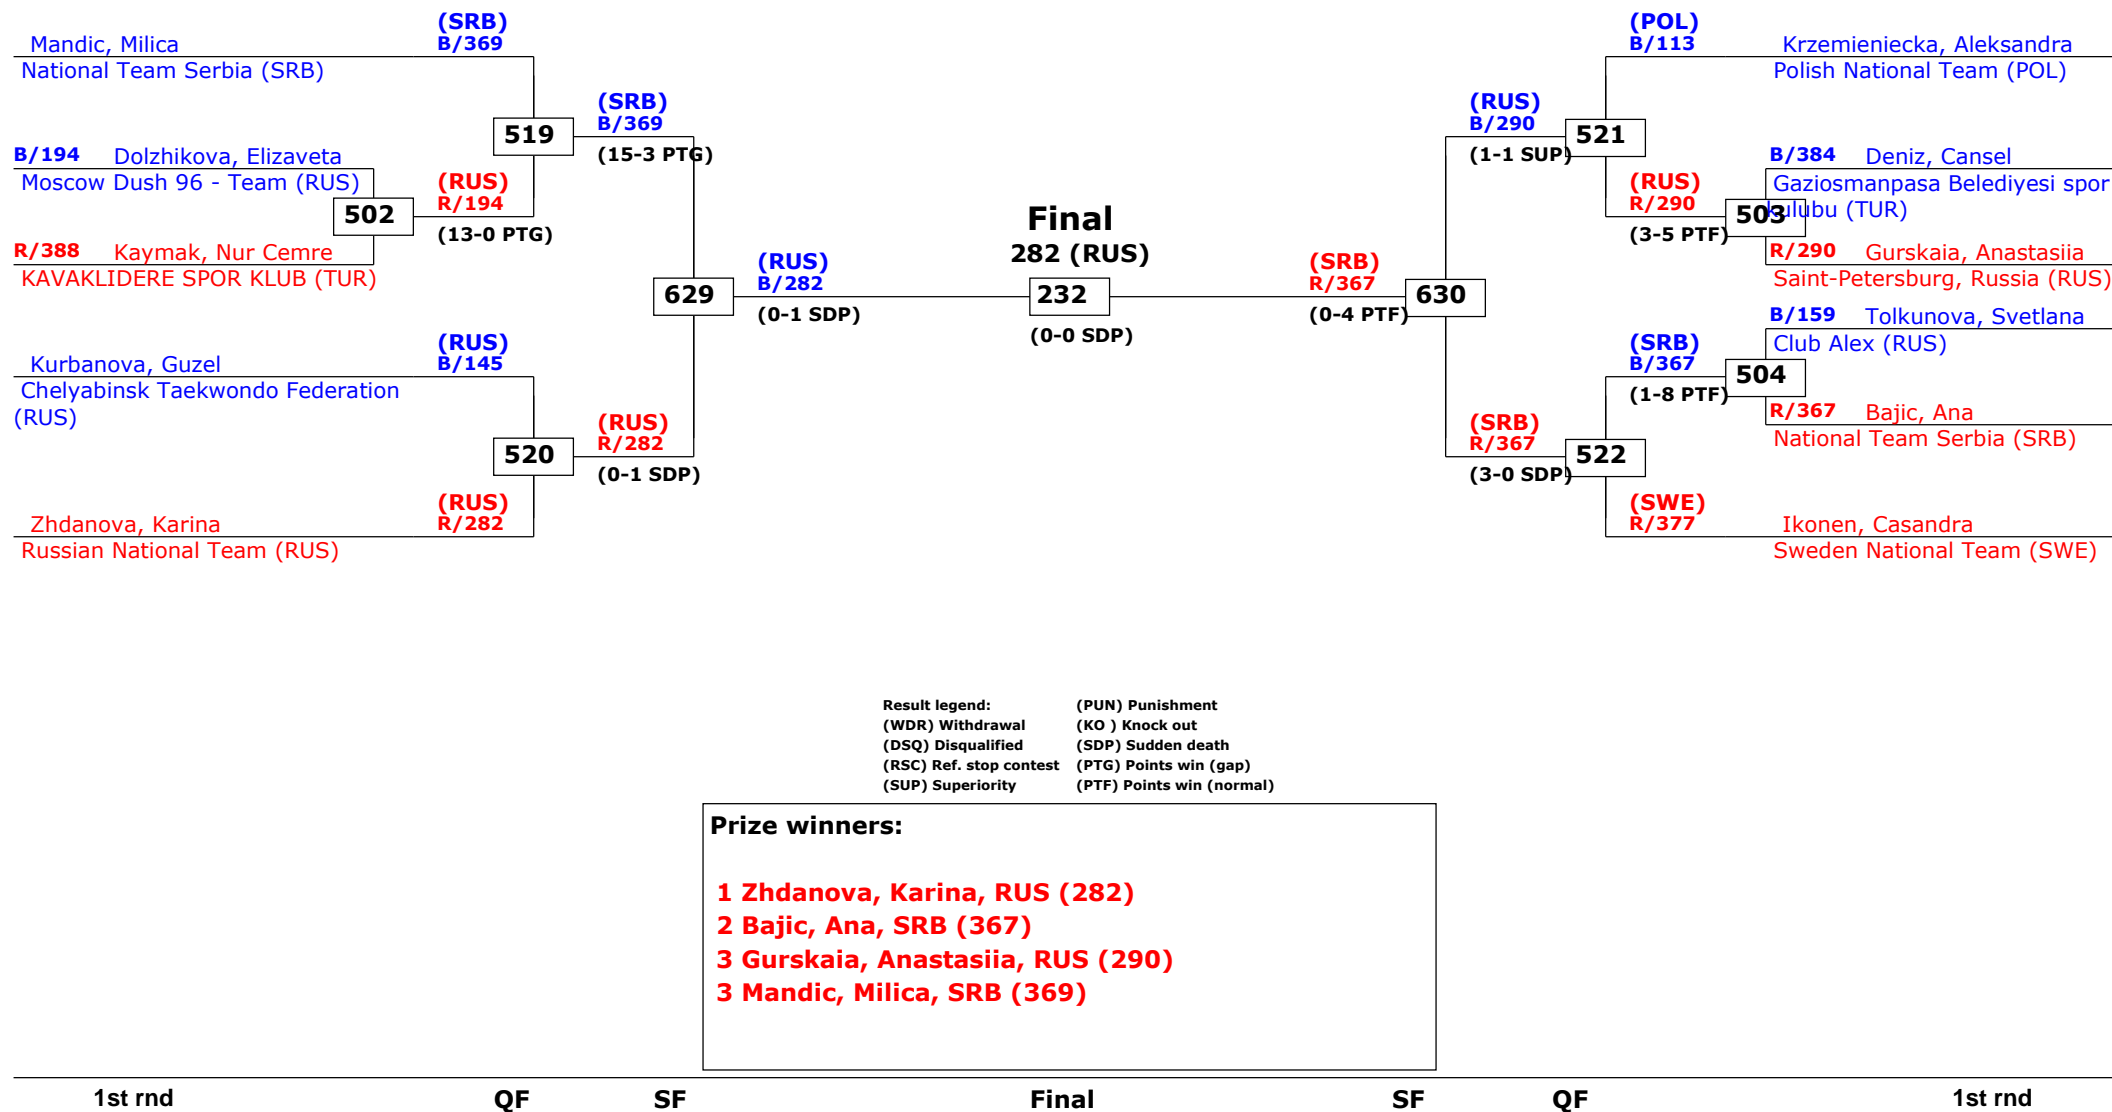

Moscow, Russia

Tournament date: 12-09-2014 upto 13-09-2014

Female -67 (Welter)

Active competitors: 13

Competition date: 12-09-2014

Result legend:

(WDR) Withdrawal	(PUN) Punishment
(DSQ) Disqualified	(KO) Knock out
(RSC) Ref. stop contest	(SDP) Sudden death
(SUP) Superiority	(PTG) Points win (gap)
	(PTF) Points win (normal)

1st rnd

Russian Open 2014

Moscow, Russia

Tournament date: 12-09-2014 upto 13-09-2014

Female -73 (Middle)

Active competitors: 11

Competition date: 12-09-2014

Result legend:

(WDR) Withdrawal	(PUN) Punishment
(DSQ) Disqualified	(KO) Knock out
(RSC) Ref. stop contest	(SDP) Sudden death
(SUP) Superiority	(PTG) Points win (gap)
	(PTF) Points win (normal)

Russian Open 2014

Moscow, Russia

Tournament date: 12-09-2014 upto 13-09-2014

Female +73 (Heavy)

Active competitors: 9

Competition date: 12-09-2014