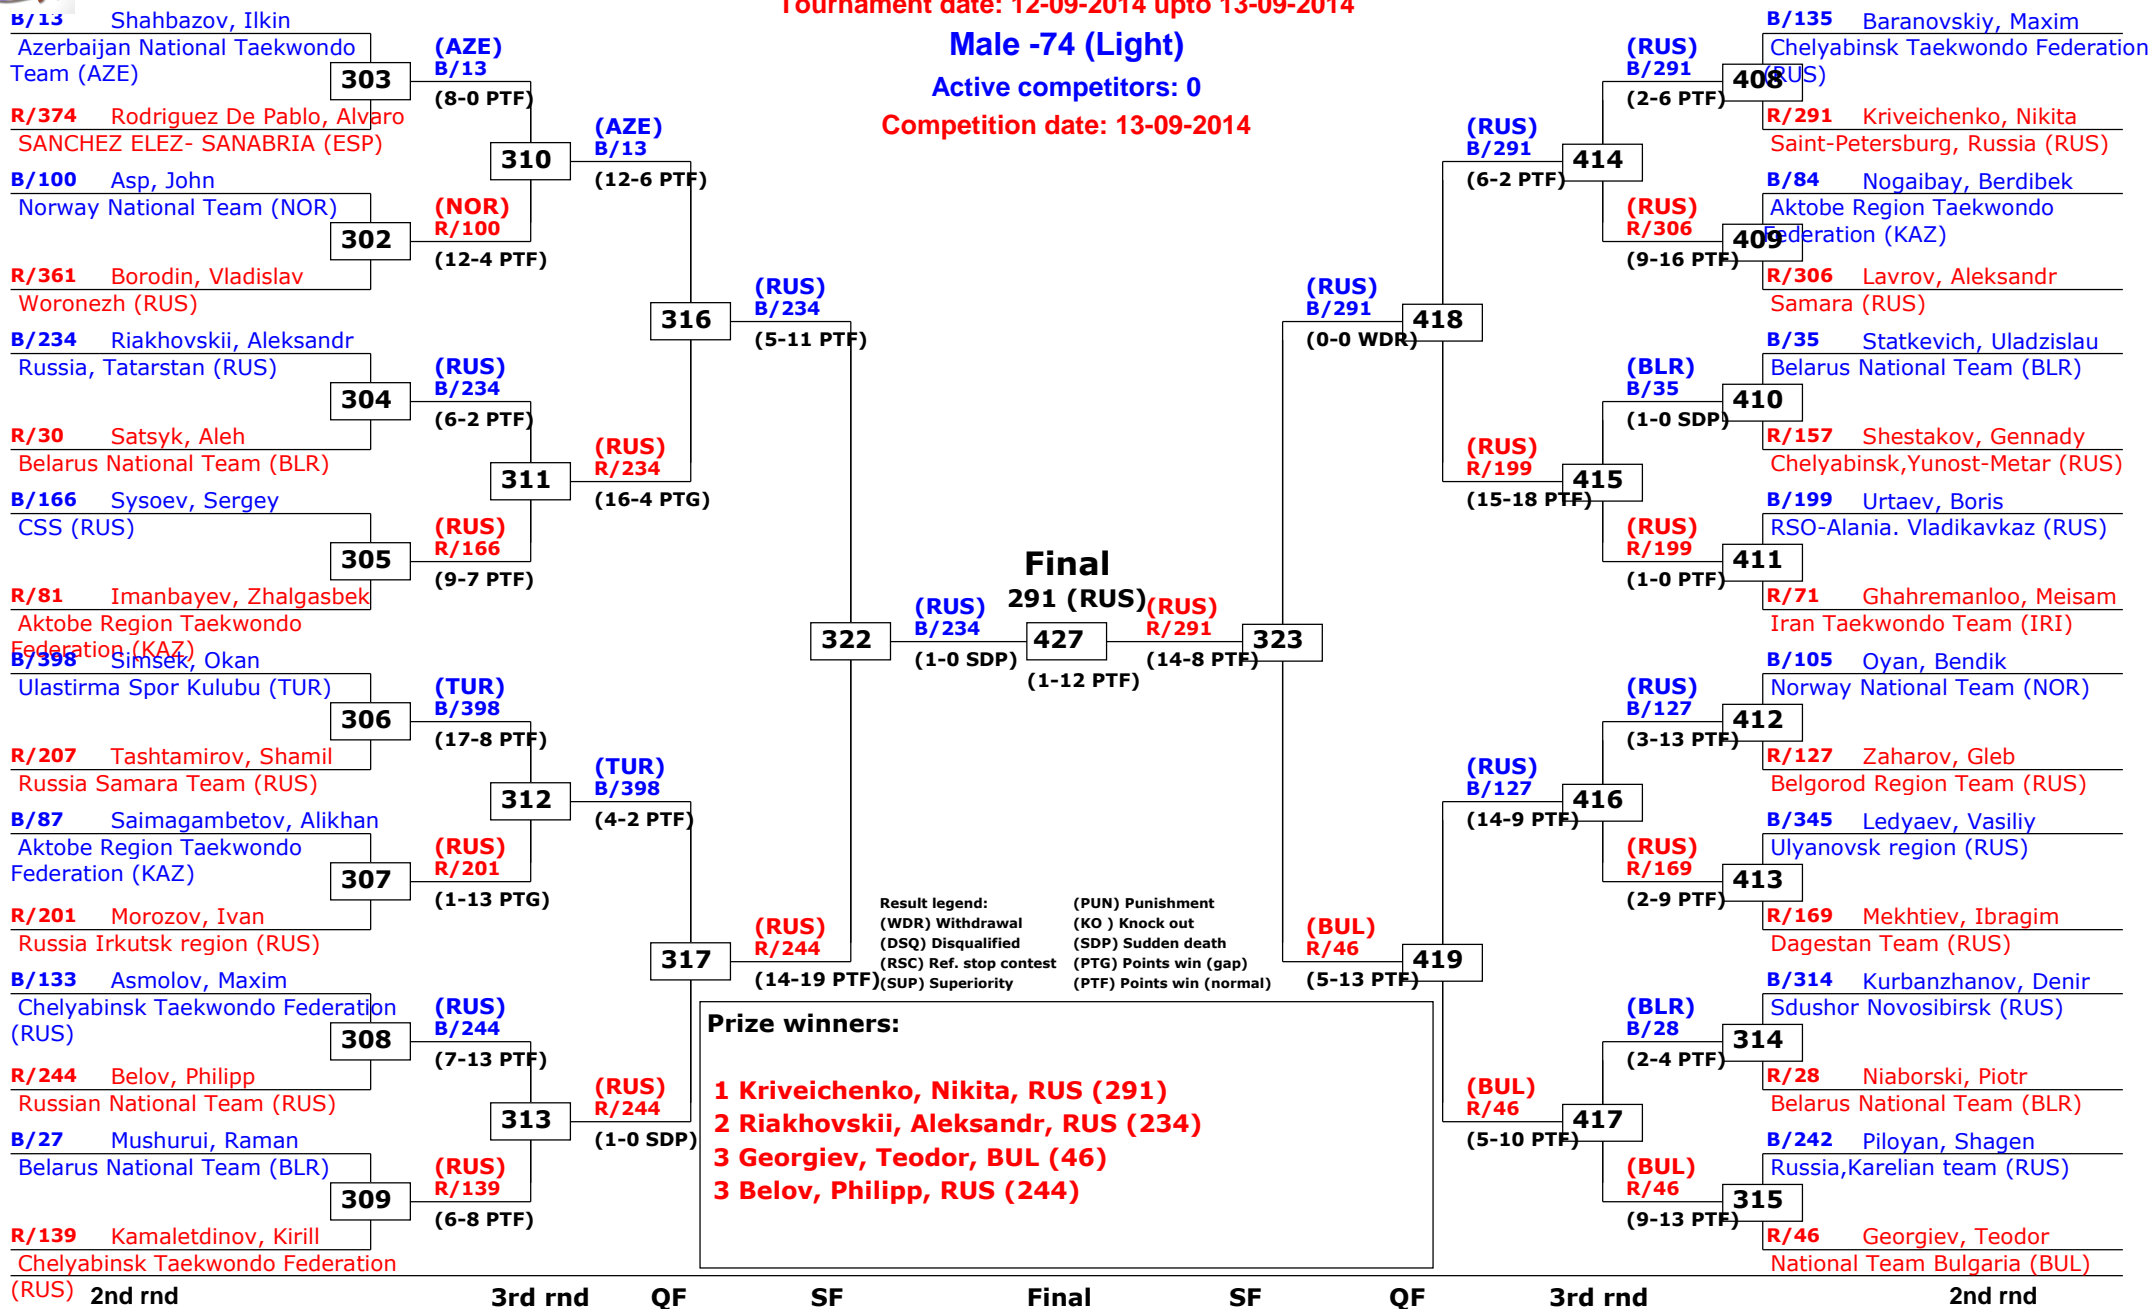

Moscow, Russia

Tournament date: 12-09-2014 upto 13-09-2014

Male -74 (Light)

Active competitors: 34

Competition date: 13-09-2014

1st rnd

2nd rnd

3rd rnd

QF

SF

QF

3rd rnd

2nd rnd

1st rnd

Russian Open 2014

Moscow, Russia

Tournament date: 12-09-2014 upto 13-09-2014

Male -74 (Light)

Active competitors: 0

Competition date: 13-09-2014

Russian Open 2014

Moscow, Russia

Tournament date: 12-09-2014 upto 13-09-2014

Male -80 (Welter)