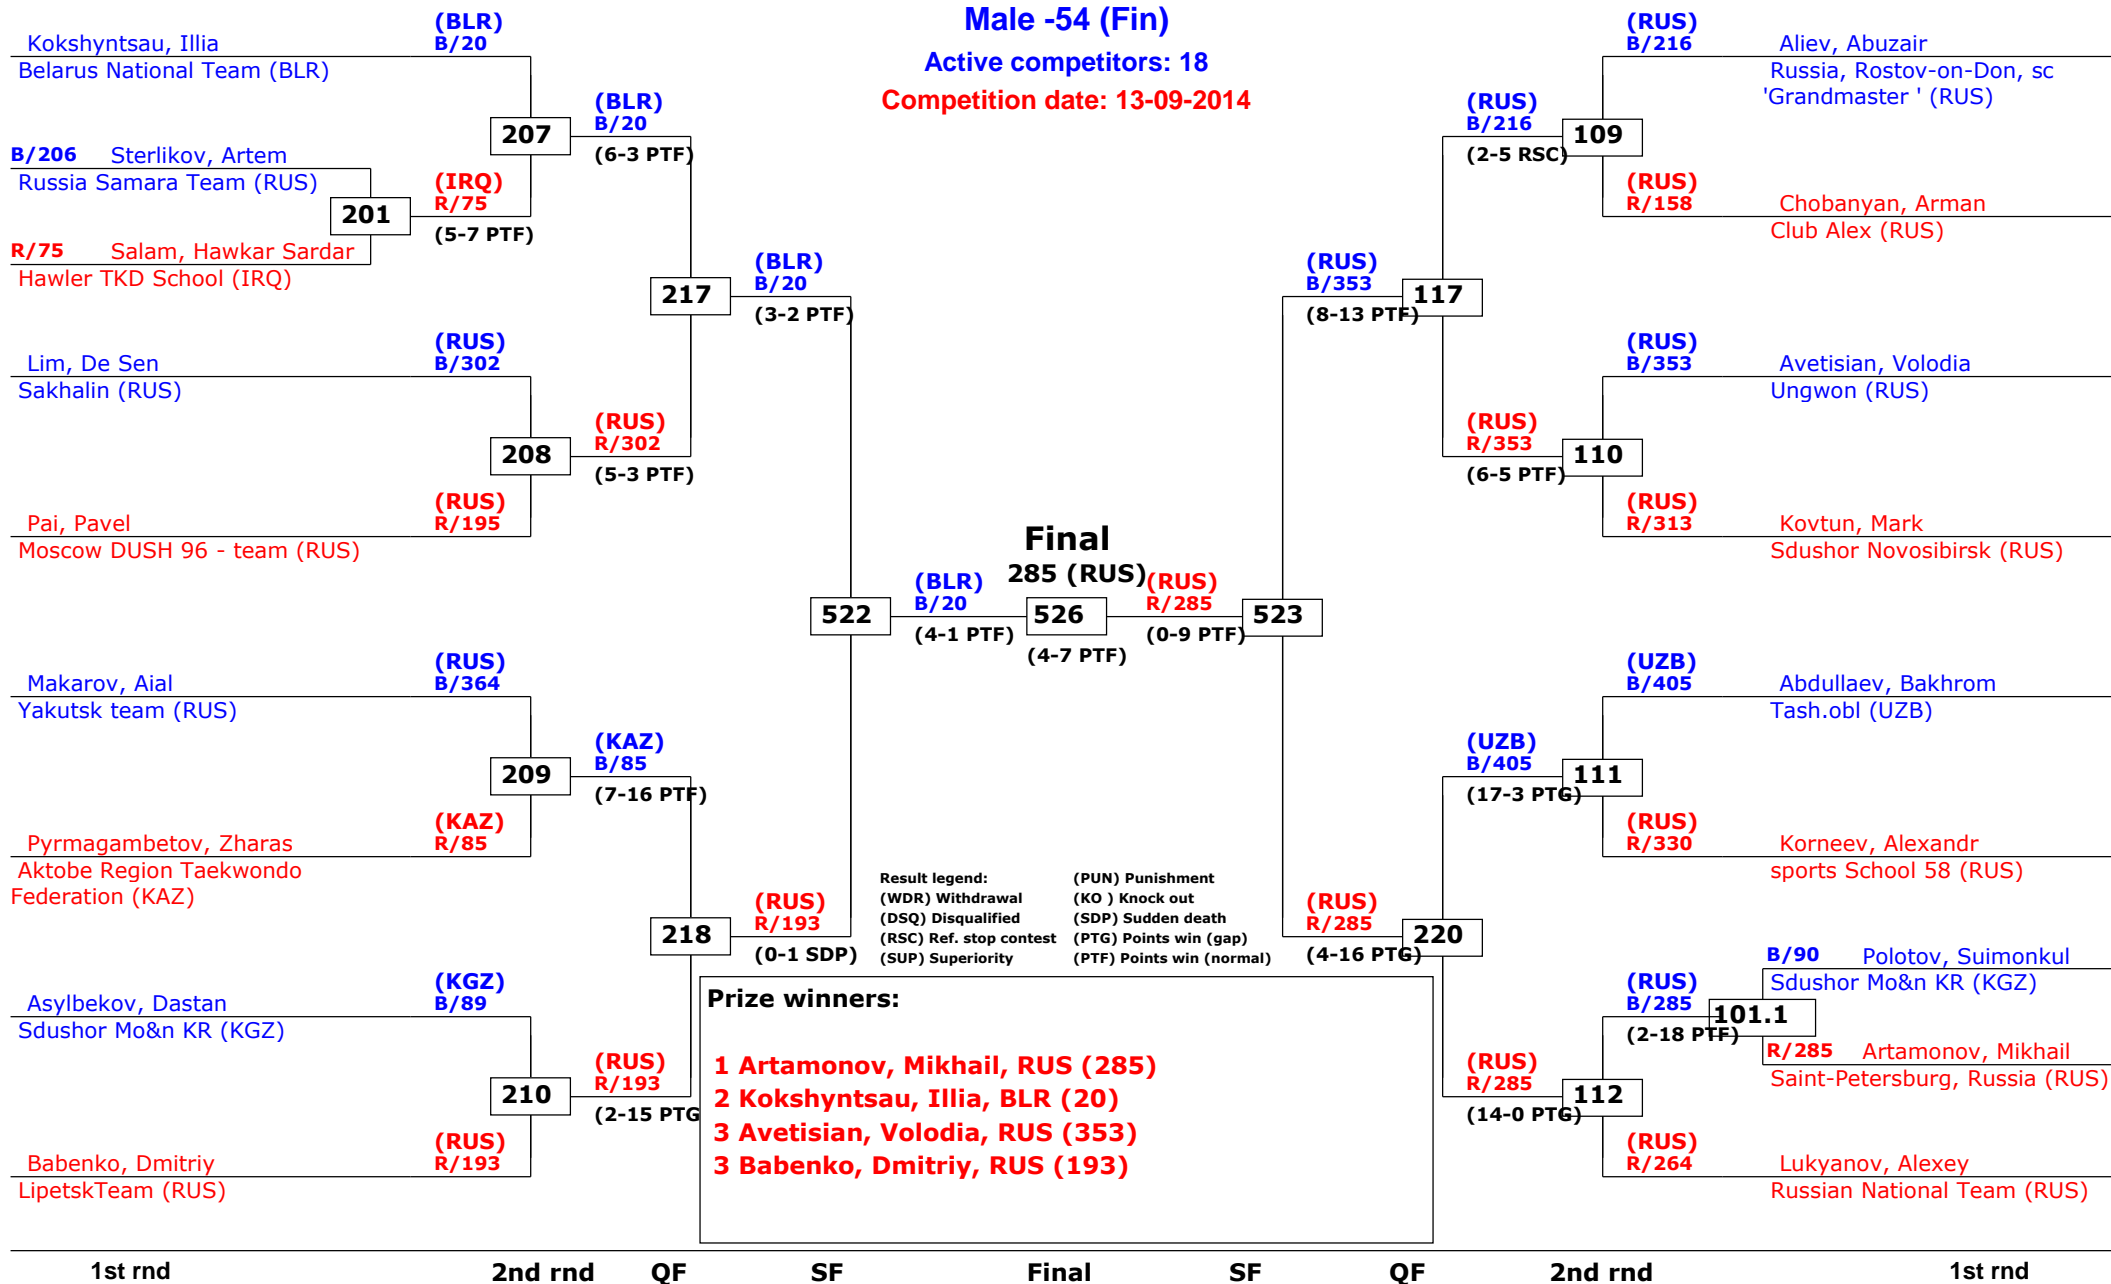

Russian Open 2014

Moscow, Russia

Tournament date: 12-09-2014 upto 13-09-2014

Male -54 (Fin)

Active competitors: 18

Competition date: 13-09-2014

Russian Open 2014

Moscow, Russia

Tournament date: 12-09-2014 upto 13-09-2014

Male -58 (Fly)

Active competitors: 38

Competition date: 12-09-2014

1st rnd

2nd rnd

3rd rnd

QF

SF

QF

3rd rnd

2nd rnd

1st rnd

Russian Open 2014

Moscow, Russia

Tournament date: 12-09-2014 upto 13-09-2014