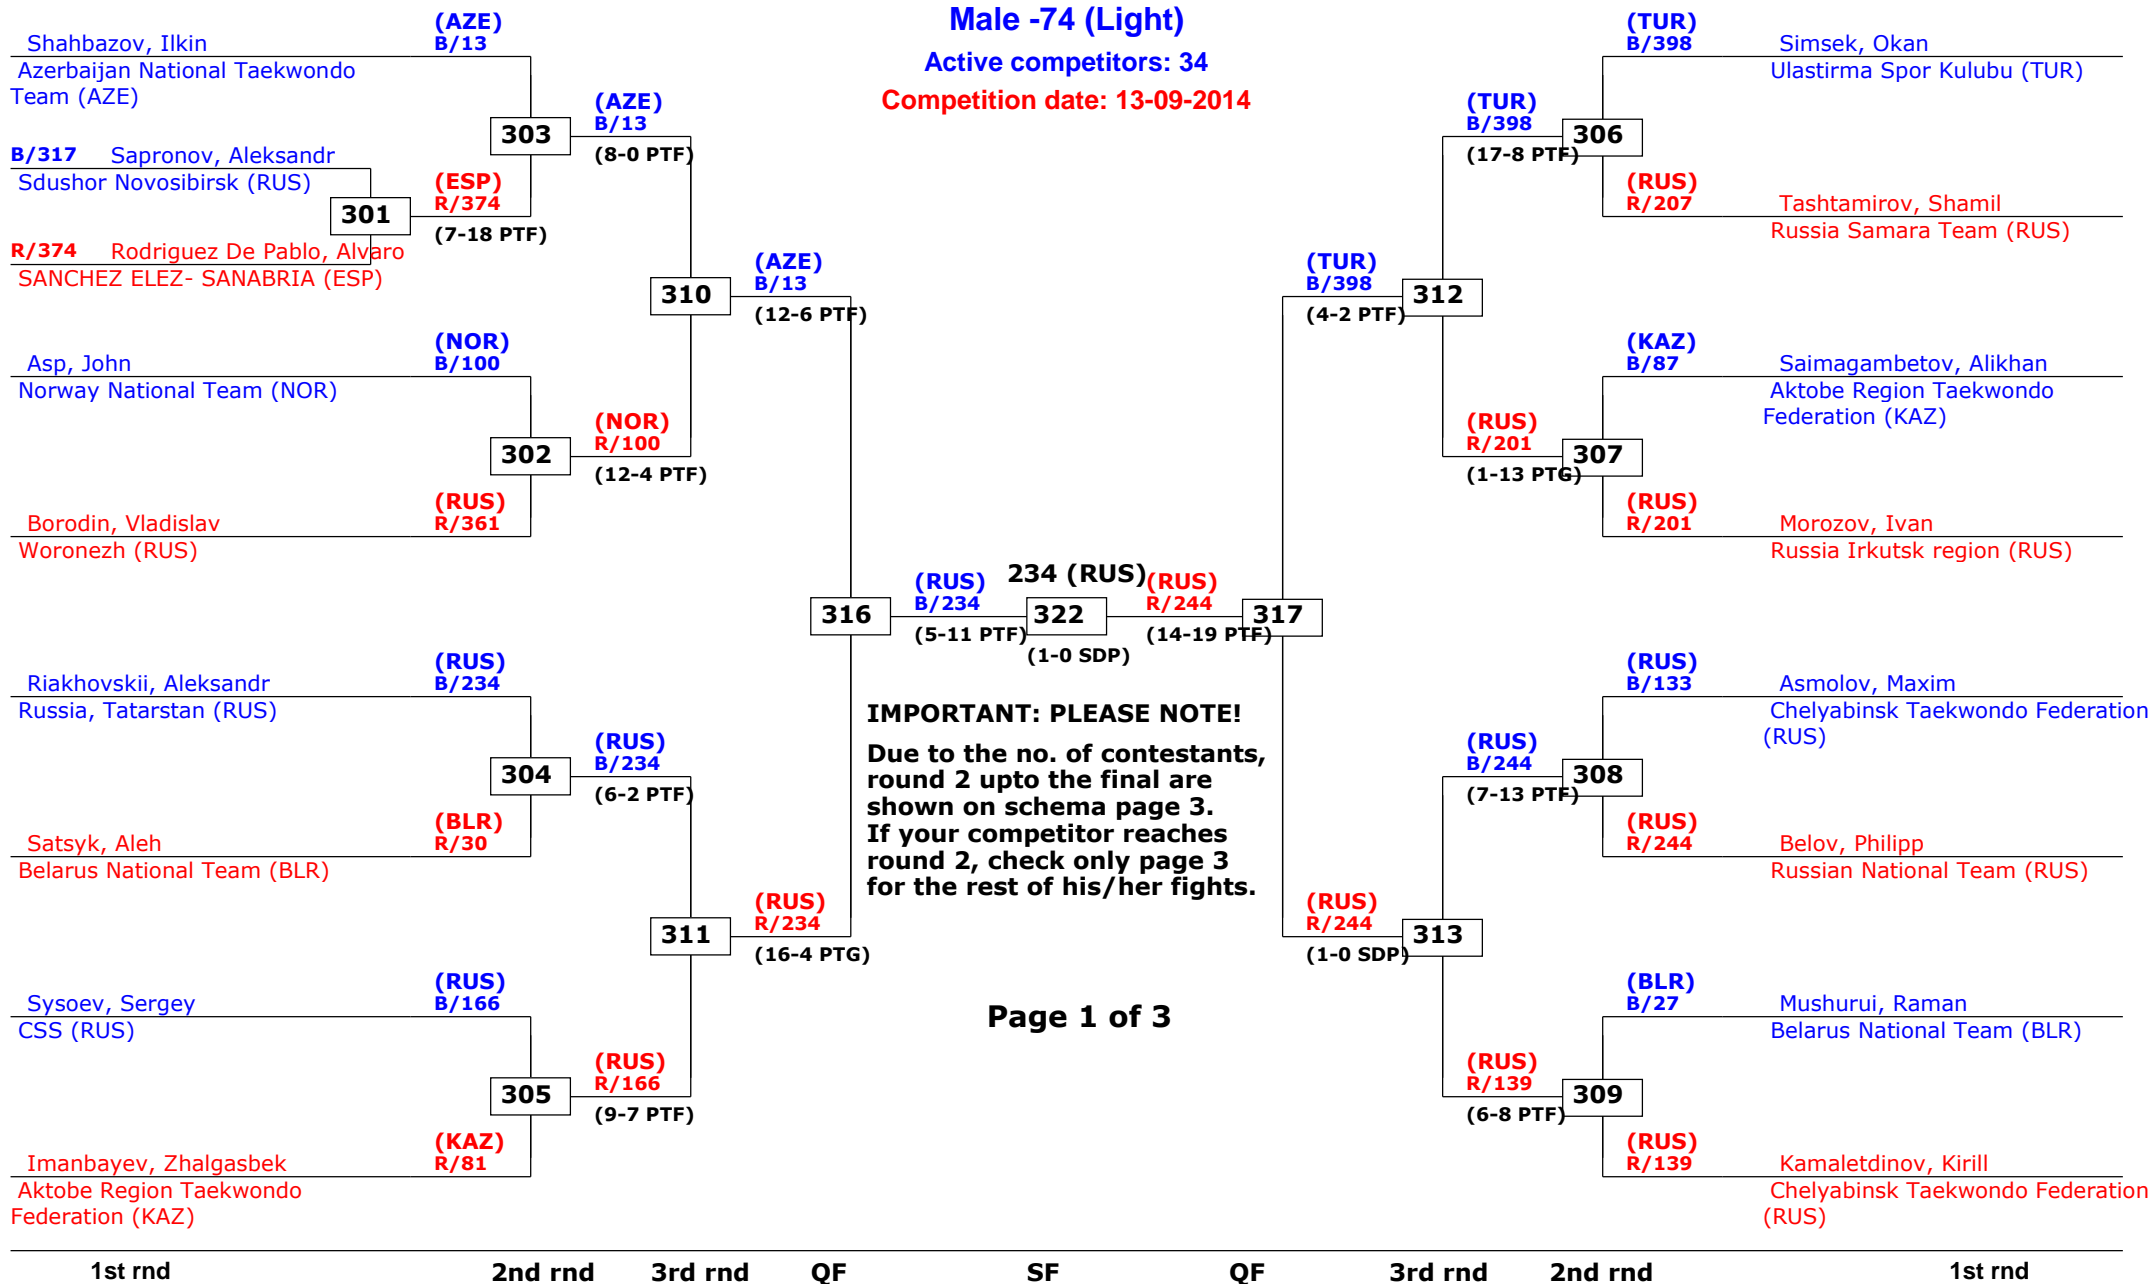

Competition date: 13-09-2014

Russian Open 2014

Moscow, Russia

Tournament date: 12-09-2014 upto 13-09-2014

Male -68 (Feather)

Active competitors: 25

Competition date: 12-09-2014

Russian Open 2014

Moscow, Russia

Tournament date: 12-09-2014 upto 13-09-2014

Male -74 (Light)

Active competitors: 34

Competition date: 13-09-2014

1st rnd

2nd rnd

3rd rnd

QF

SF

QF

3rd rnd

2nd rnd

1st rnd

Russian Open 2014

Moscow, Russia