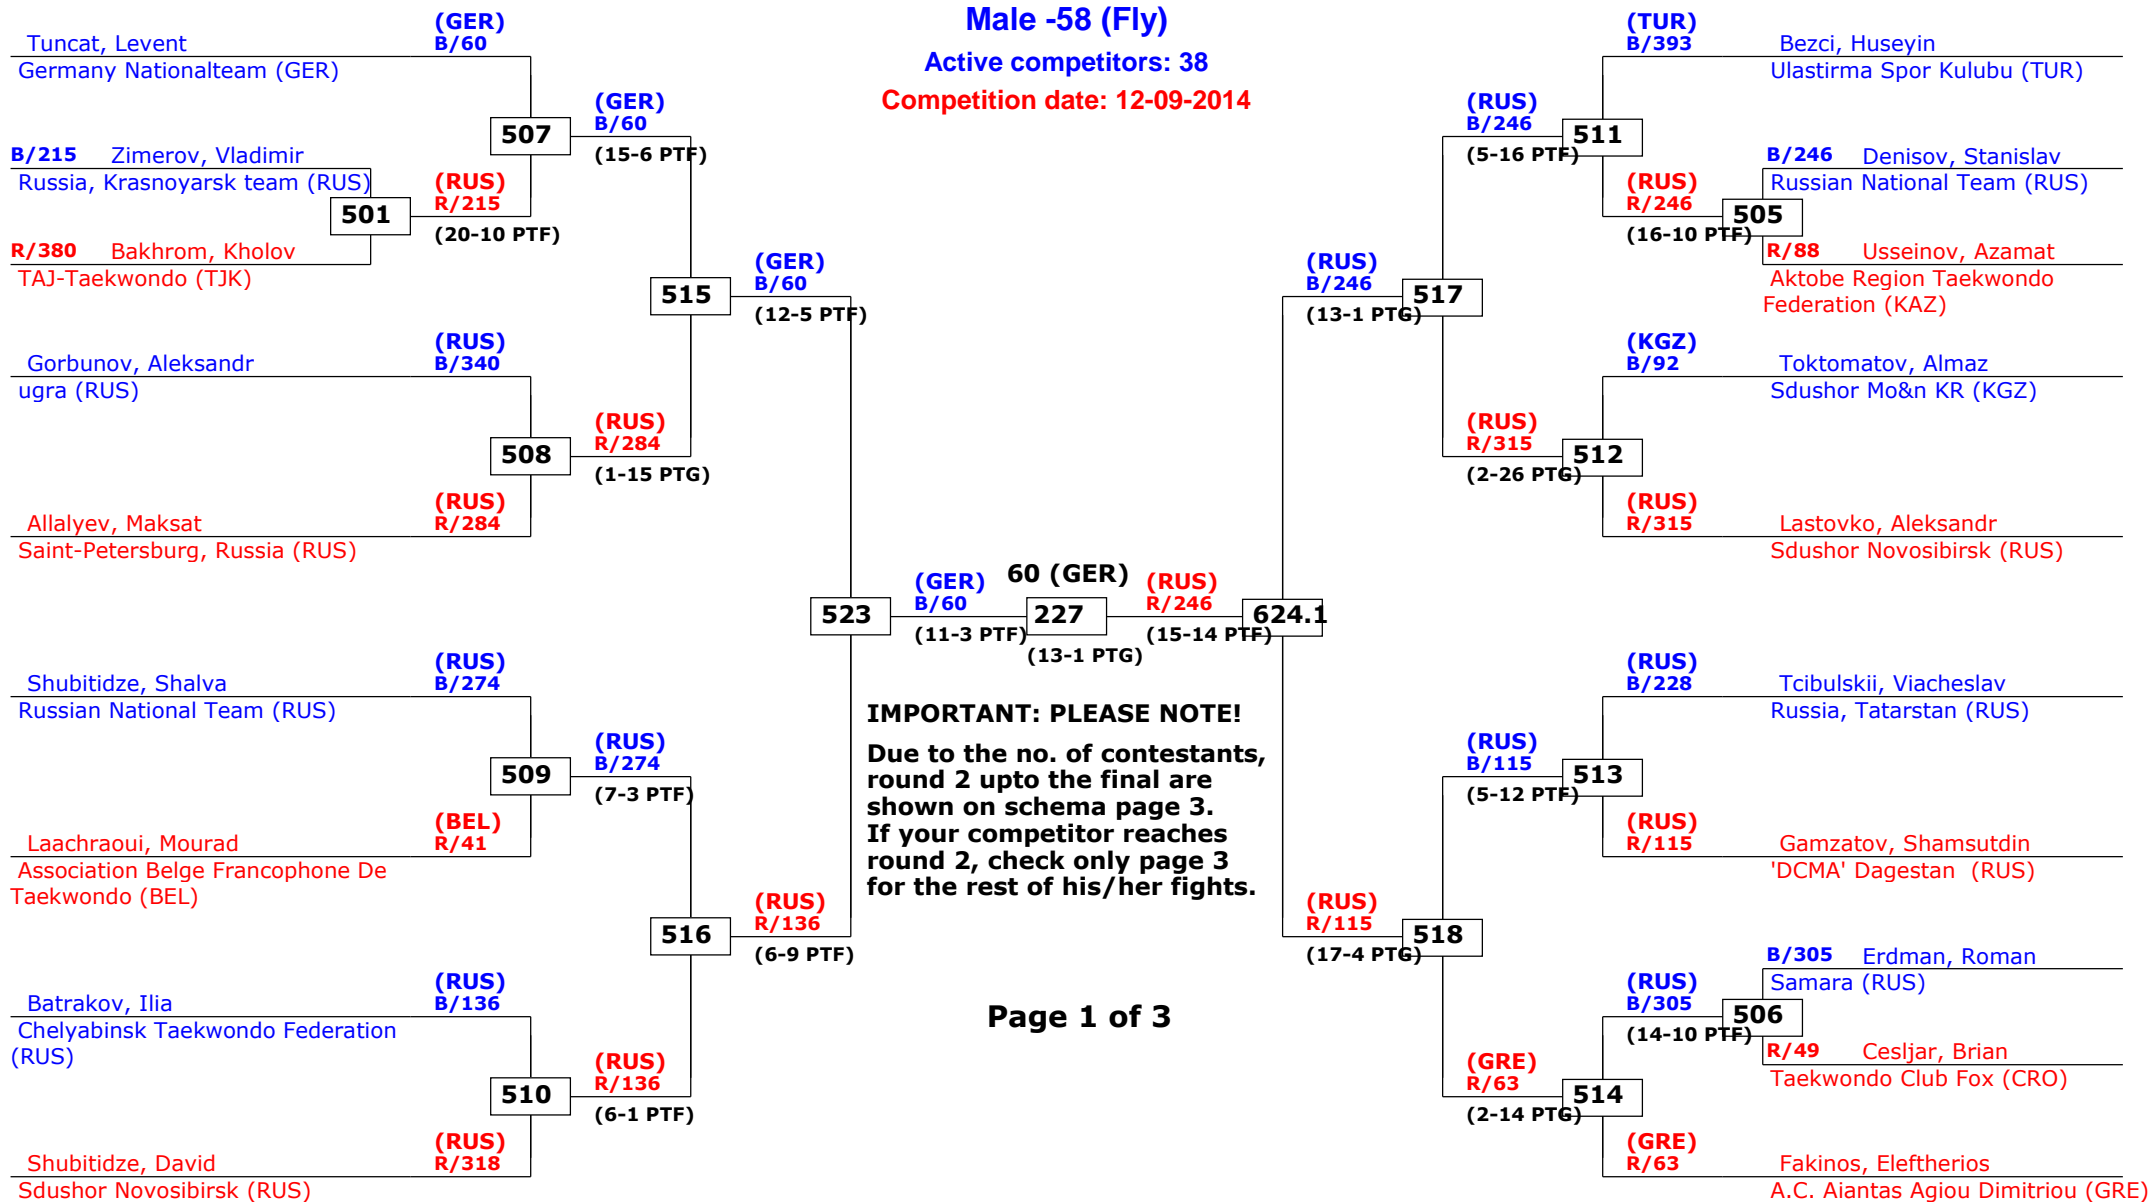

Russian Open 2014

Moscow, Russia

Tournament date: 12-09-2014 upto 13-09-2014

Male -54 (Fin)

Active competitors: 18

Competition date: 13-09-2014

Russian Open 2014

Moscow, Russia

Tournament date: 12-09-2014 upto 13-09-2014

Male -58 (Fly)

Active competitors: 38

Competition date: 12-09-2014

1st rnd

2nd rnd

3rd rnd

QF

SF

QF

3rd rnd

2nd rnd

1st rnd

Russian Open 2014

Moscow, Russia

Tournament date: 12-09-2014 upto 13-09-2014