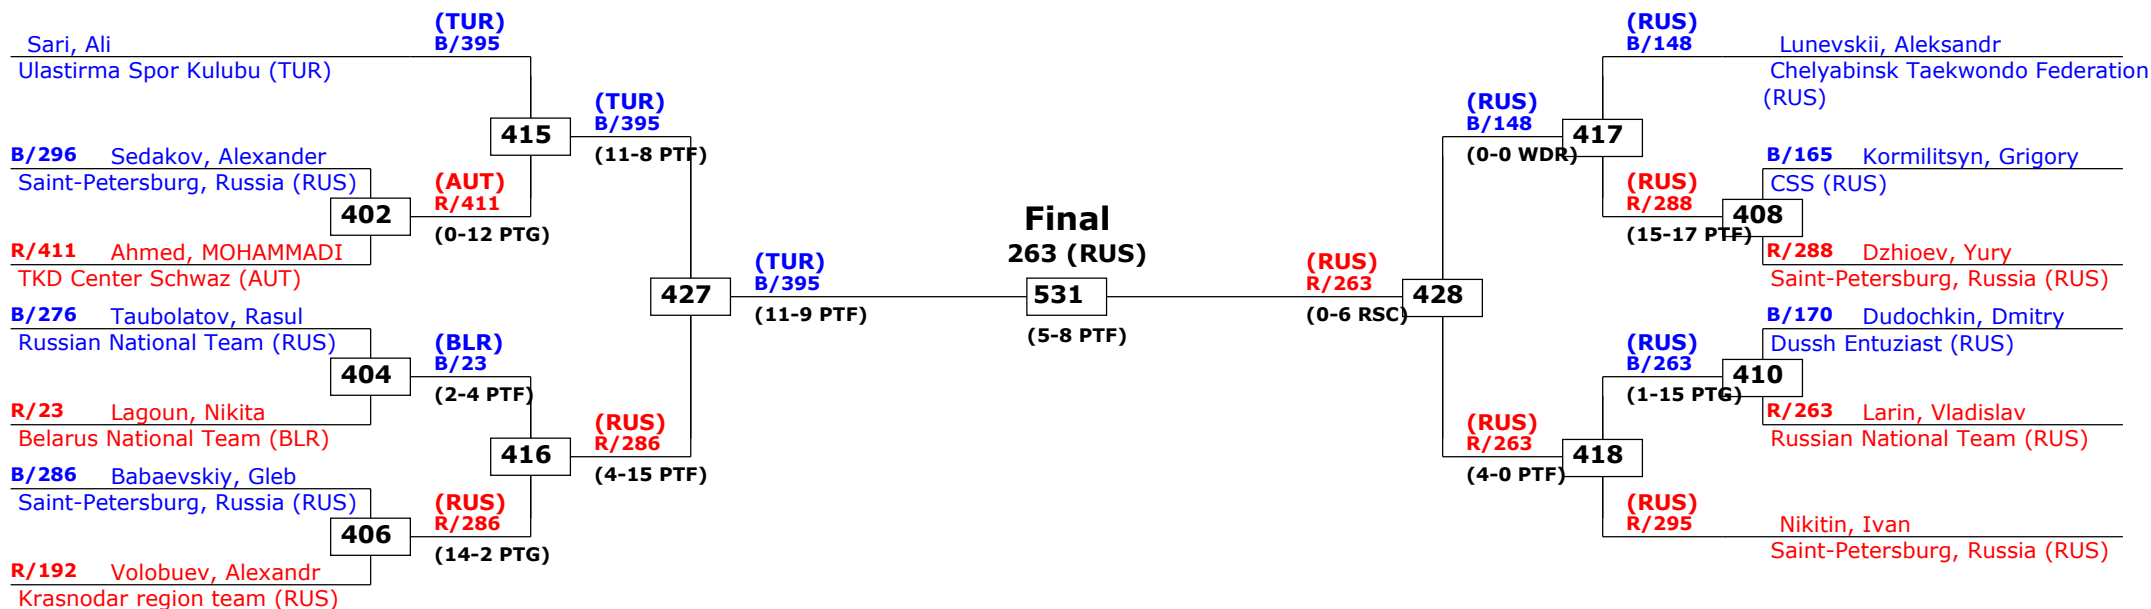

QF

SF

QF

3rd rnd

2nd rnd

1st rnd

Russian Open 2014

Moscow, Russia

Tournament date: 12-09-2014 upto 13-09-2014

Male -74 (Light)

Active competitors: 0

Competition date: 13-09-2014

Russian Open 2014

Moscow, Russia

Tournament date: 12-09-2014 upto 13-09-2014

Male -80 (Welter)

Active competitors: 27

Competition date: 12-09-2014

Russian Open 2014

Moscow, Russia

Tournament date: 12-09-2014 upto 13-09-2014

Male -87 (Middle)

Active competitors: 13

Competition date: 12-09-2014