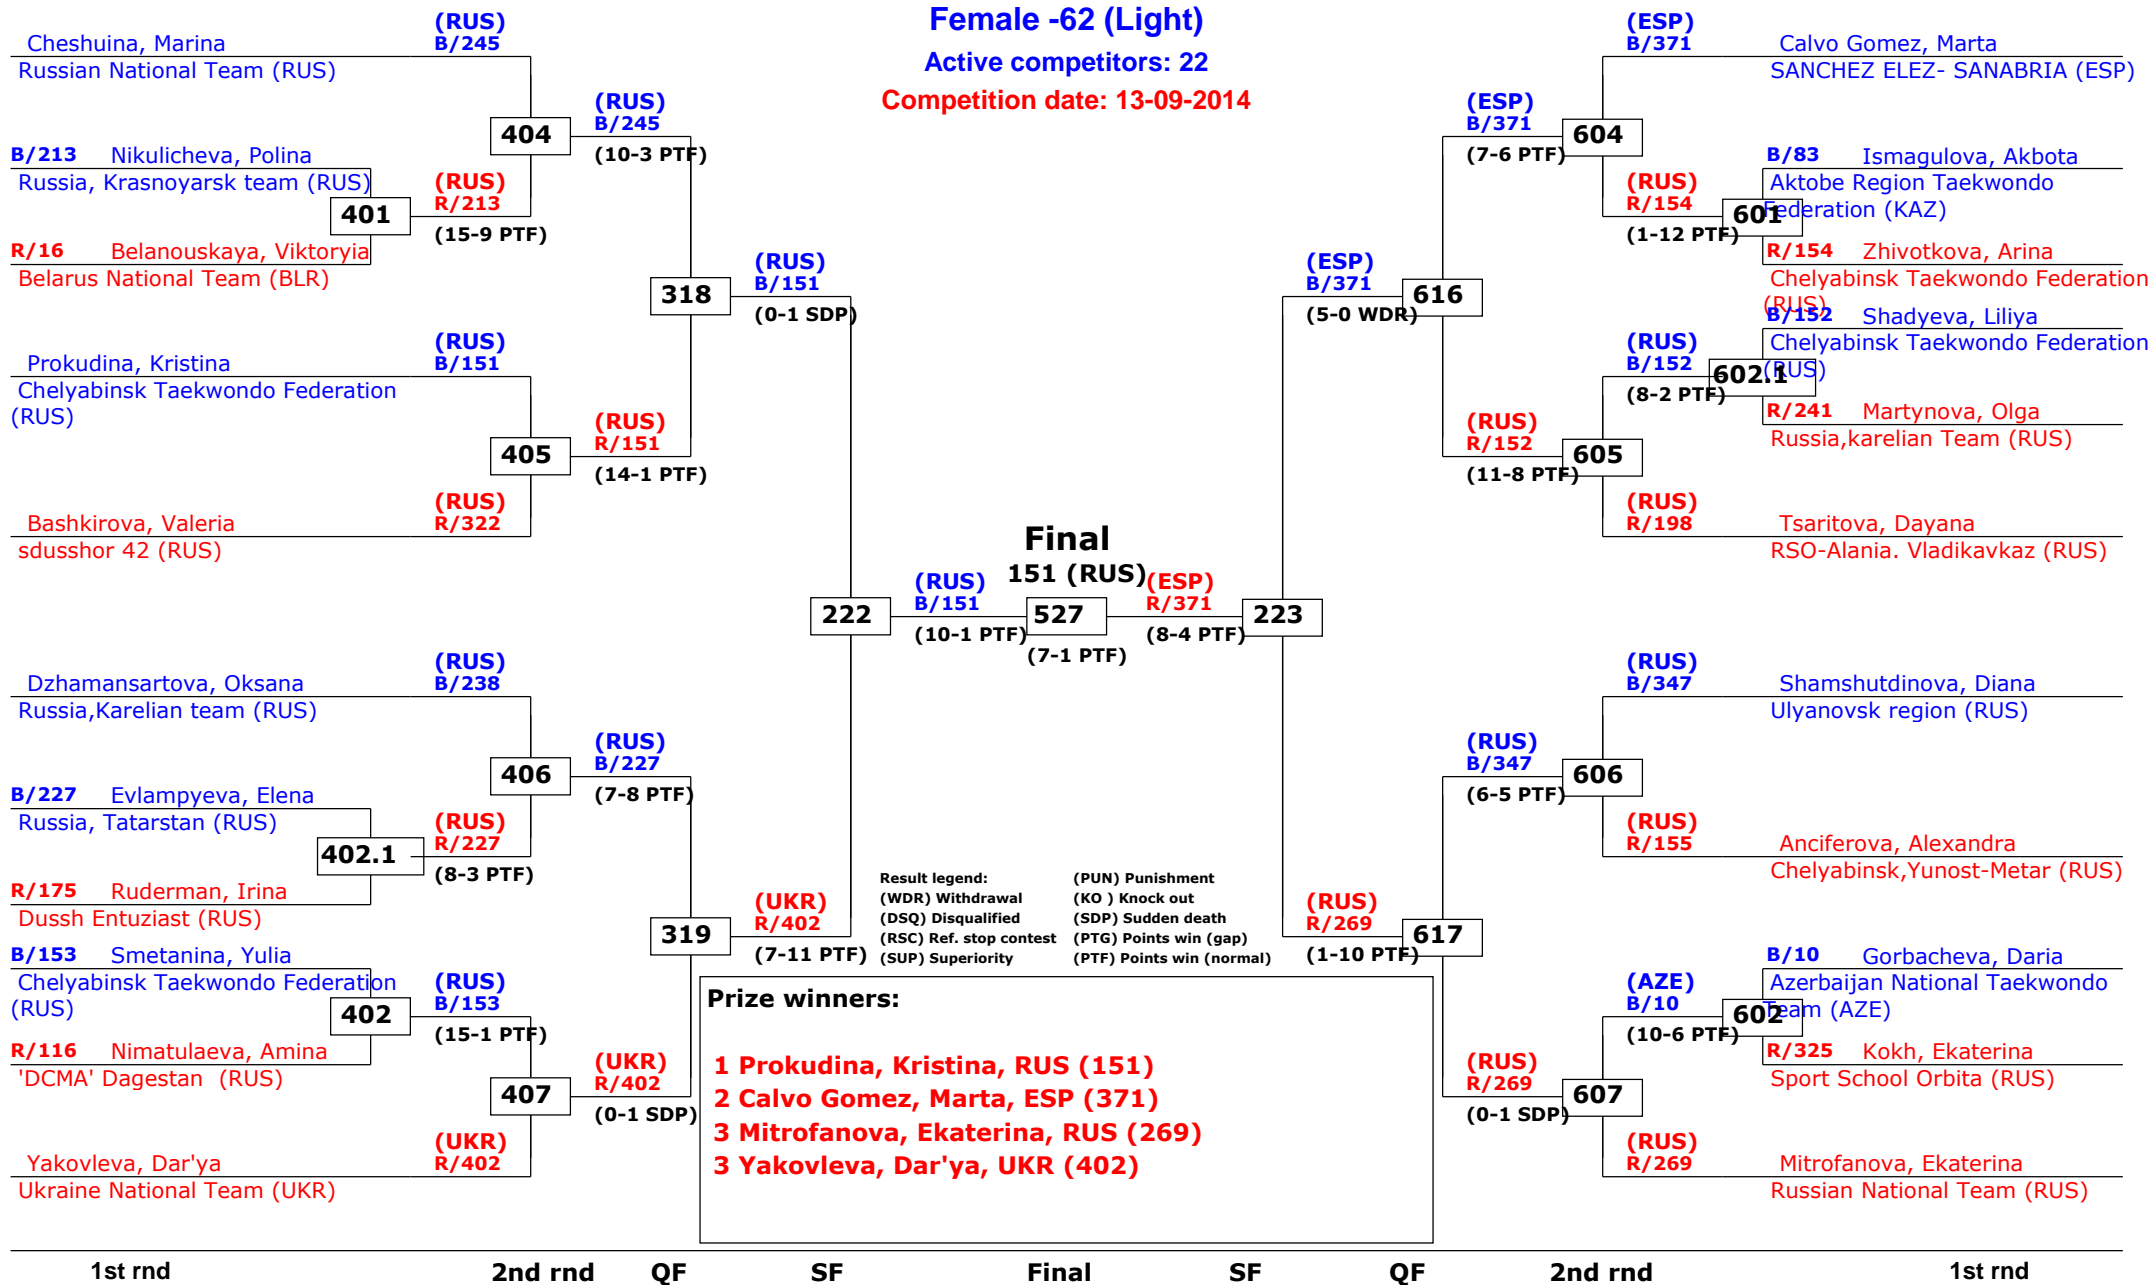

Russian Open 2014

Moscow, Russia

Tournament date: 12-09-2014 upto 13-09-2014

Female -57 (Feather)

Active competitors: 15

Competition date: 12-09-2014

Result legend:
 (WDR) Withdrawal (PUN) Punishment
 (DSQ) Disqualified (KO) Knock out
 (RSC) Ref. stop contest (SDP) Sudden death
 (SUP) Superiority (PTG) Points win (gap)
 (PTF) Points win (normal)

1st rnd

Russian Open 2014

Moscow, Russia

Tournament date: 12-09-2014 upto 13-09-2014

Female -62 (Light)

Active competitors: 22

Competition date: 13-09-2014

Russian Open 2014

Moscow, Russia

Tournament date: 12-09-2014 upto 13-09-2014

Female -67 (Welter)

Active competitors: 13

Competition date: 12-09-2014

Result legend:

(WDR) Withdrawal	(PUN) Punishment
(DSQ) Disqualified	(KO) Knock out
(RSC) Ref. stop contest	(SDP) Sudden death
(SUP) Superiority	(PTG) Points win (gap)
	(PTF) Points win (normal)