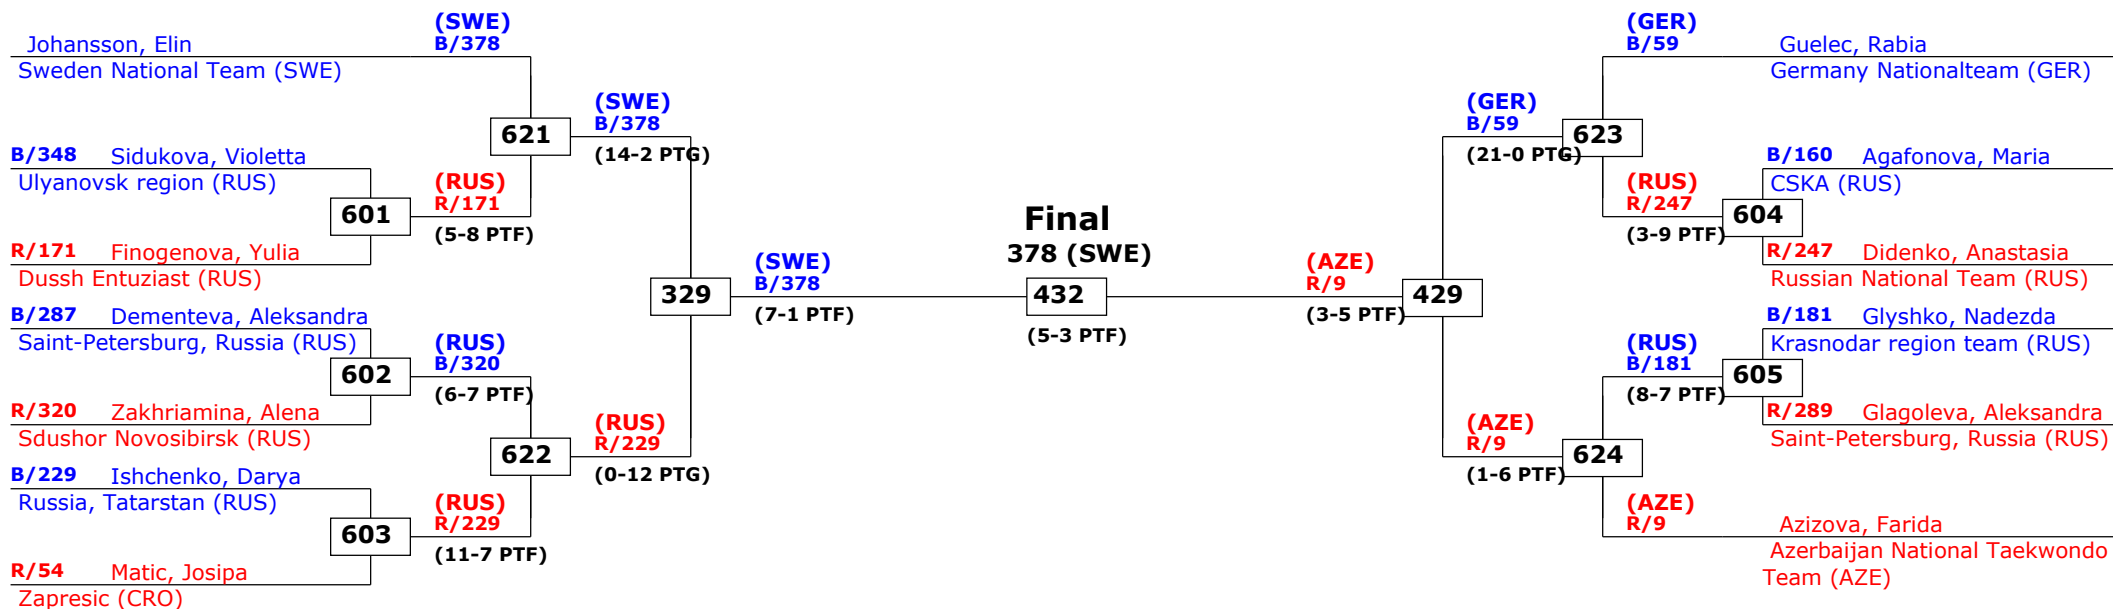

1st rnd

Russian Open 2014

Moscow, Russia

Tournament date: 12-09-2014 upto 13-09-2014

Female -62 (Light)

Active competitors: 22

Competition date: 13-09-2014

Russian Open 2014

Moscow, Russia

Tournament date: 12-09-2014 upto 13-09-2014

Female -67 (Welter)

Active competitors: 13

Competition date: 12-09-2014

Result legend:

(WDR) Withdrawal	(PUN) Punishment
(DSQ) Disqualified	(KO) Knock out
(RSC) Ref. stop contest	(SDP) Sudden death
(SUP) Superiority	(PTG) Points win (gap)
	(PTF) Points win (normal)