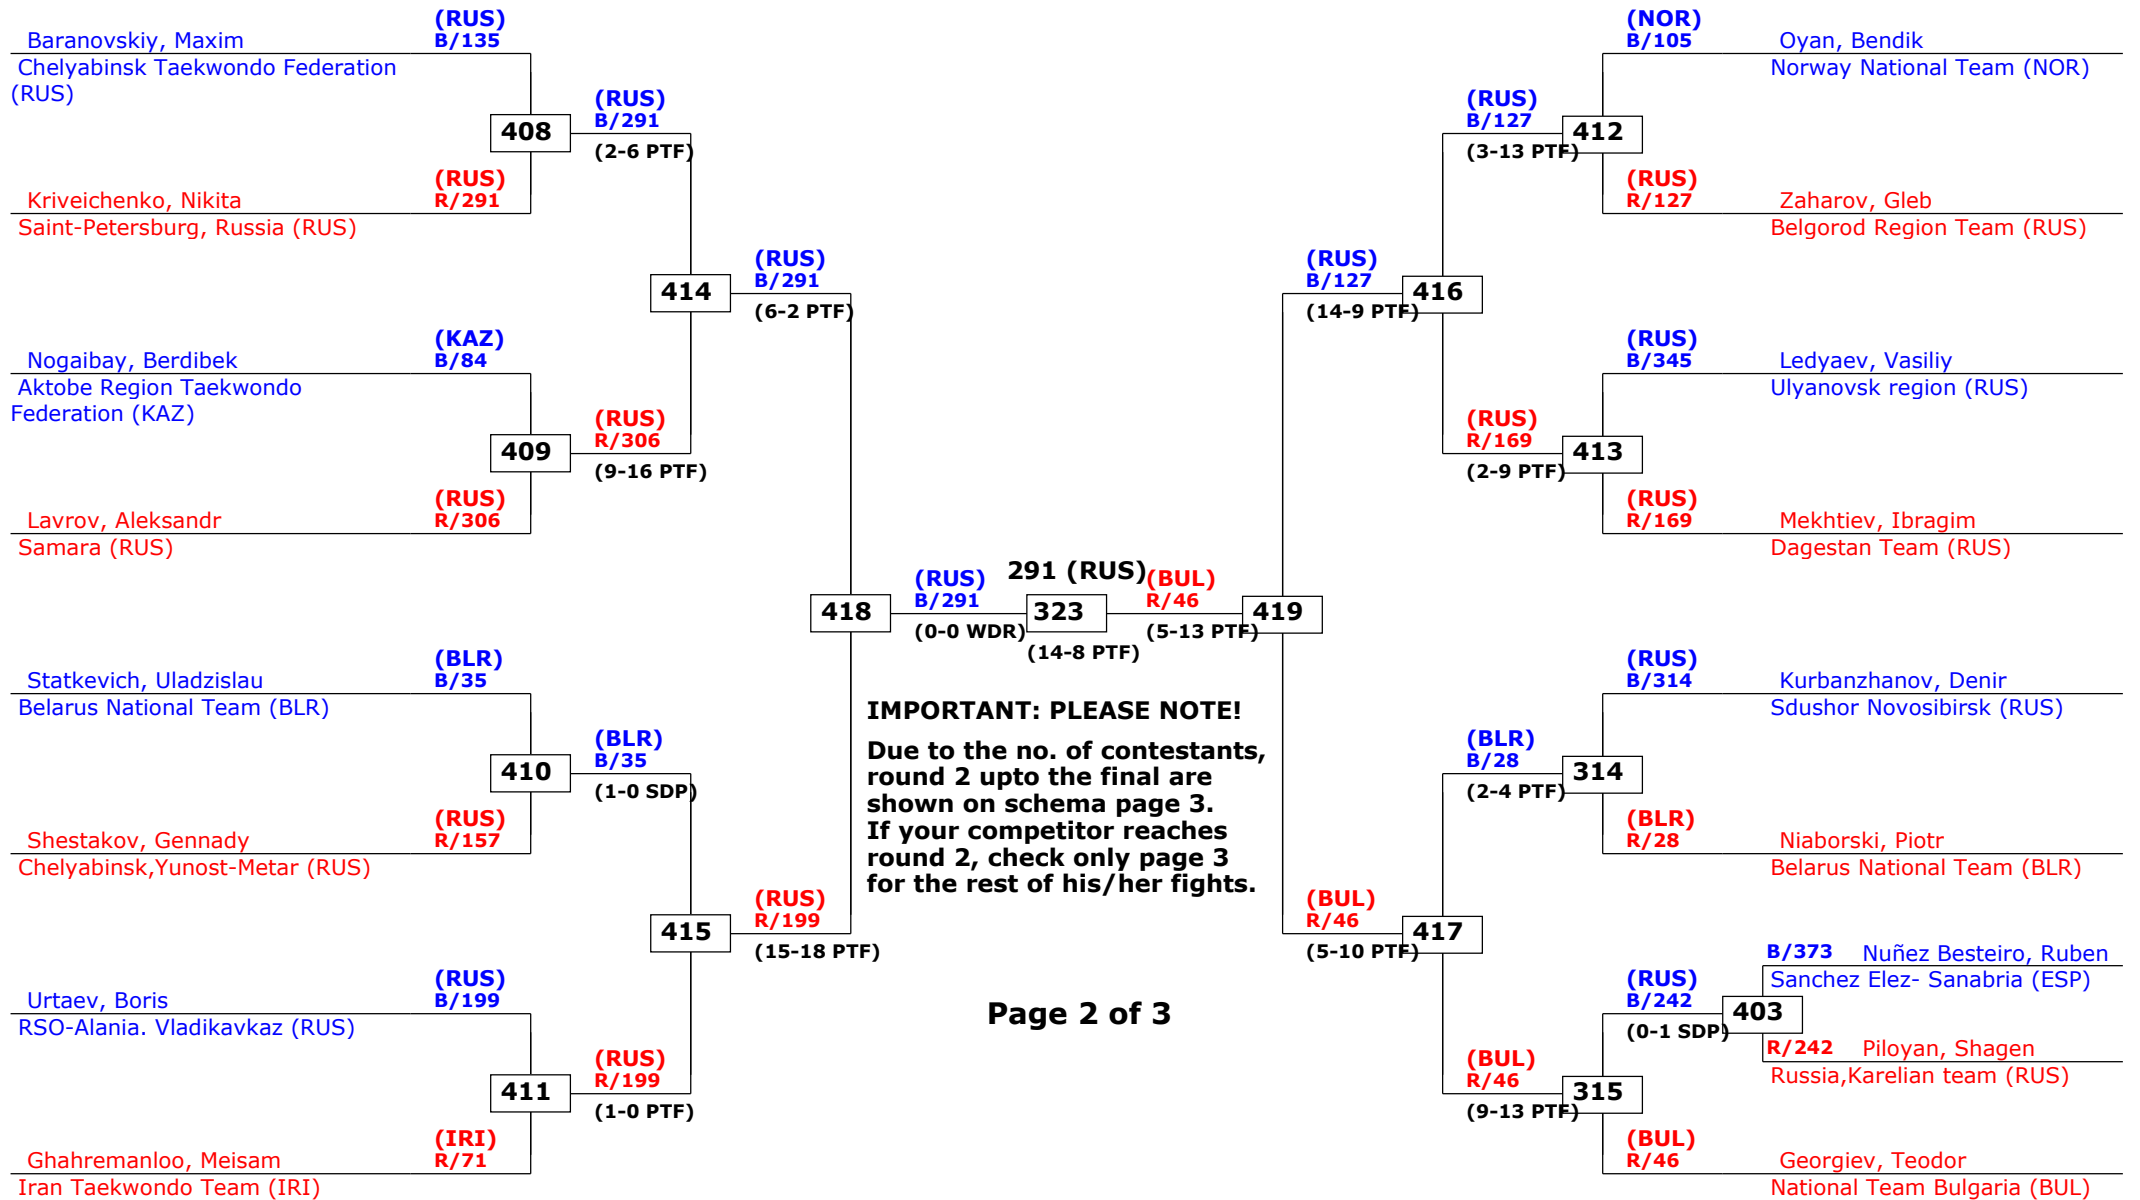

Moscow, Russia

Tournament date: 12-09-2014 upto 13-09-2014

Male -74 (Light)

Active competitors: 34

Competition date: 13-09-2014

1st rnd

2nd rnd

3rd rnd

QF

SF

QF

3rd rnd

2nd rnd

1st rnd

Russian Open 2014

Moscow, Russia