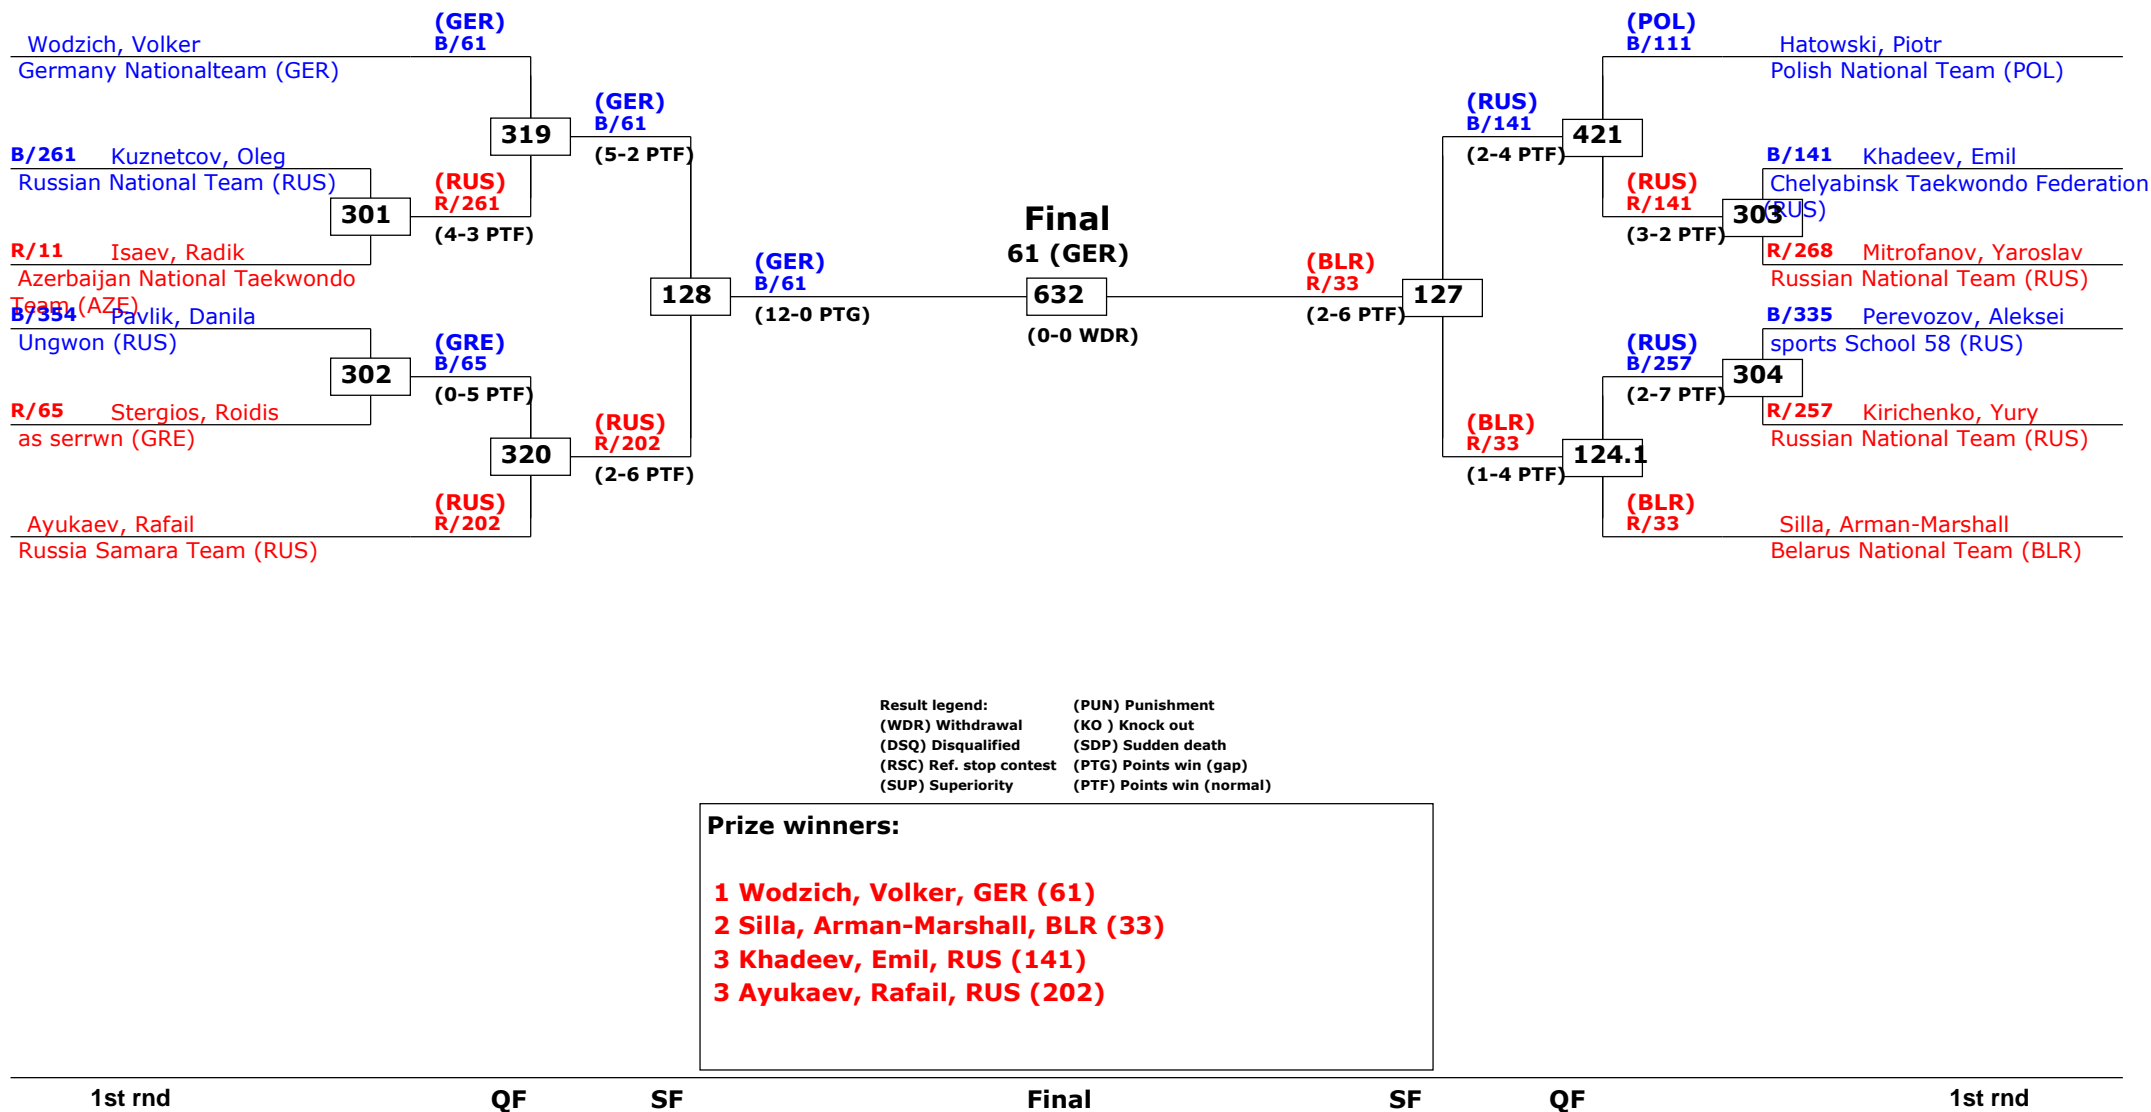

- 1 Larin, Vladislav, RUS (263)**
- 2 Sari, Ali, TUR (395)**
- 3 Lunevskii, Aleksandr, RUS (148)**
- 3 Babaevskiy, Gleb, RUS (286)**

1st rnd

QF

SF

Final

SF

QF

1st rnd

Russian Open 2014

Moscow, Russia

Tournament date: 12-09-2014 upto 13-09-2014

Male +87 (Heavy)

Active competitors: 12

Competition date: 12-09-2014

Russian Open 2014

Moscow, Russia

Tournament date: 12-09-2014 upto 13-09-2014

Female -46 (Fin)

Active competitors: 18

Competition date: 13-09-2014

Russian Open 2014

Moscow, Russia

Tournament date: 12-09-2014 upto 13-09-2014

Female -49 (Fly)

Active competitors: 17

Competition date: 12-09-2014

Russian Open 2014

Moscow, Russia

Tournament date: 12-09-2014 upto 13-09-2014

Female -53 (Bantam)

Active competitors: 17

Competition date: 13-09-2014