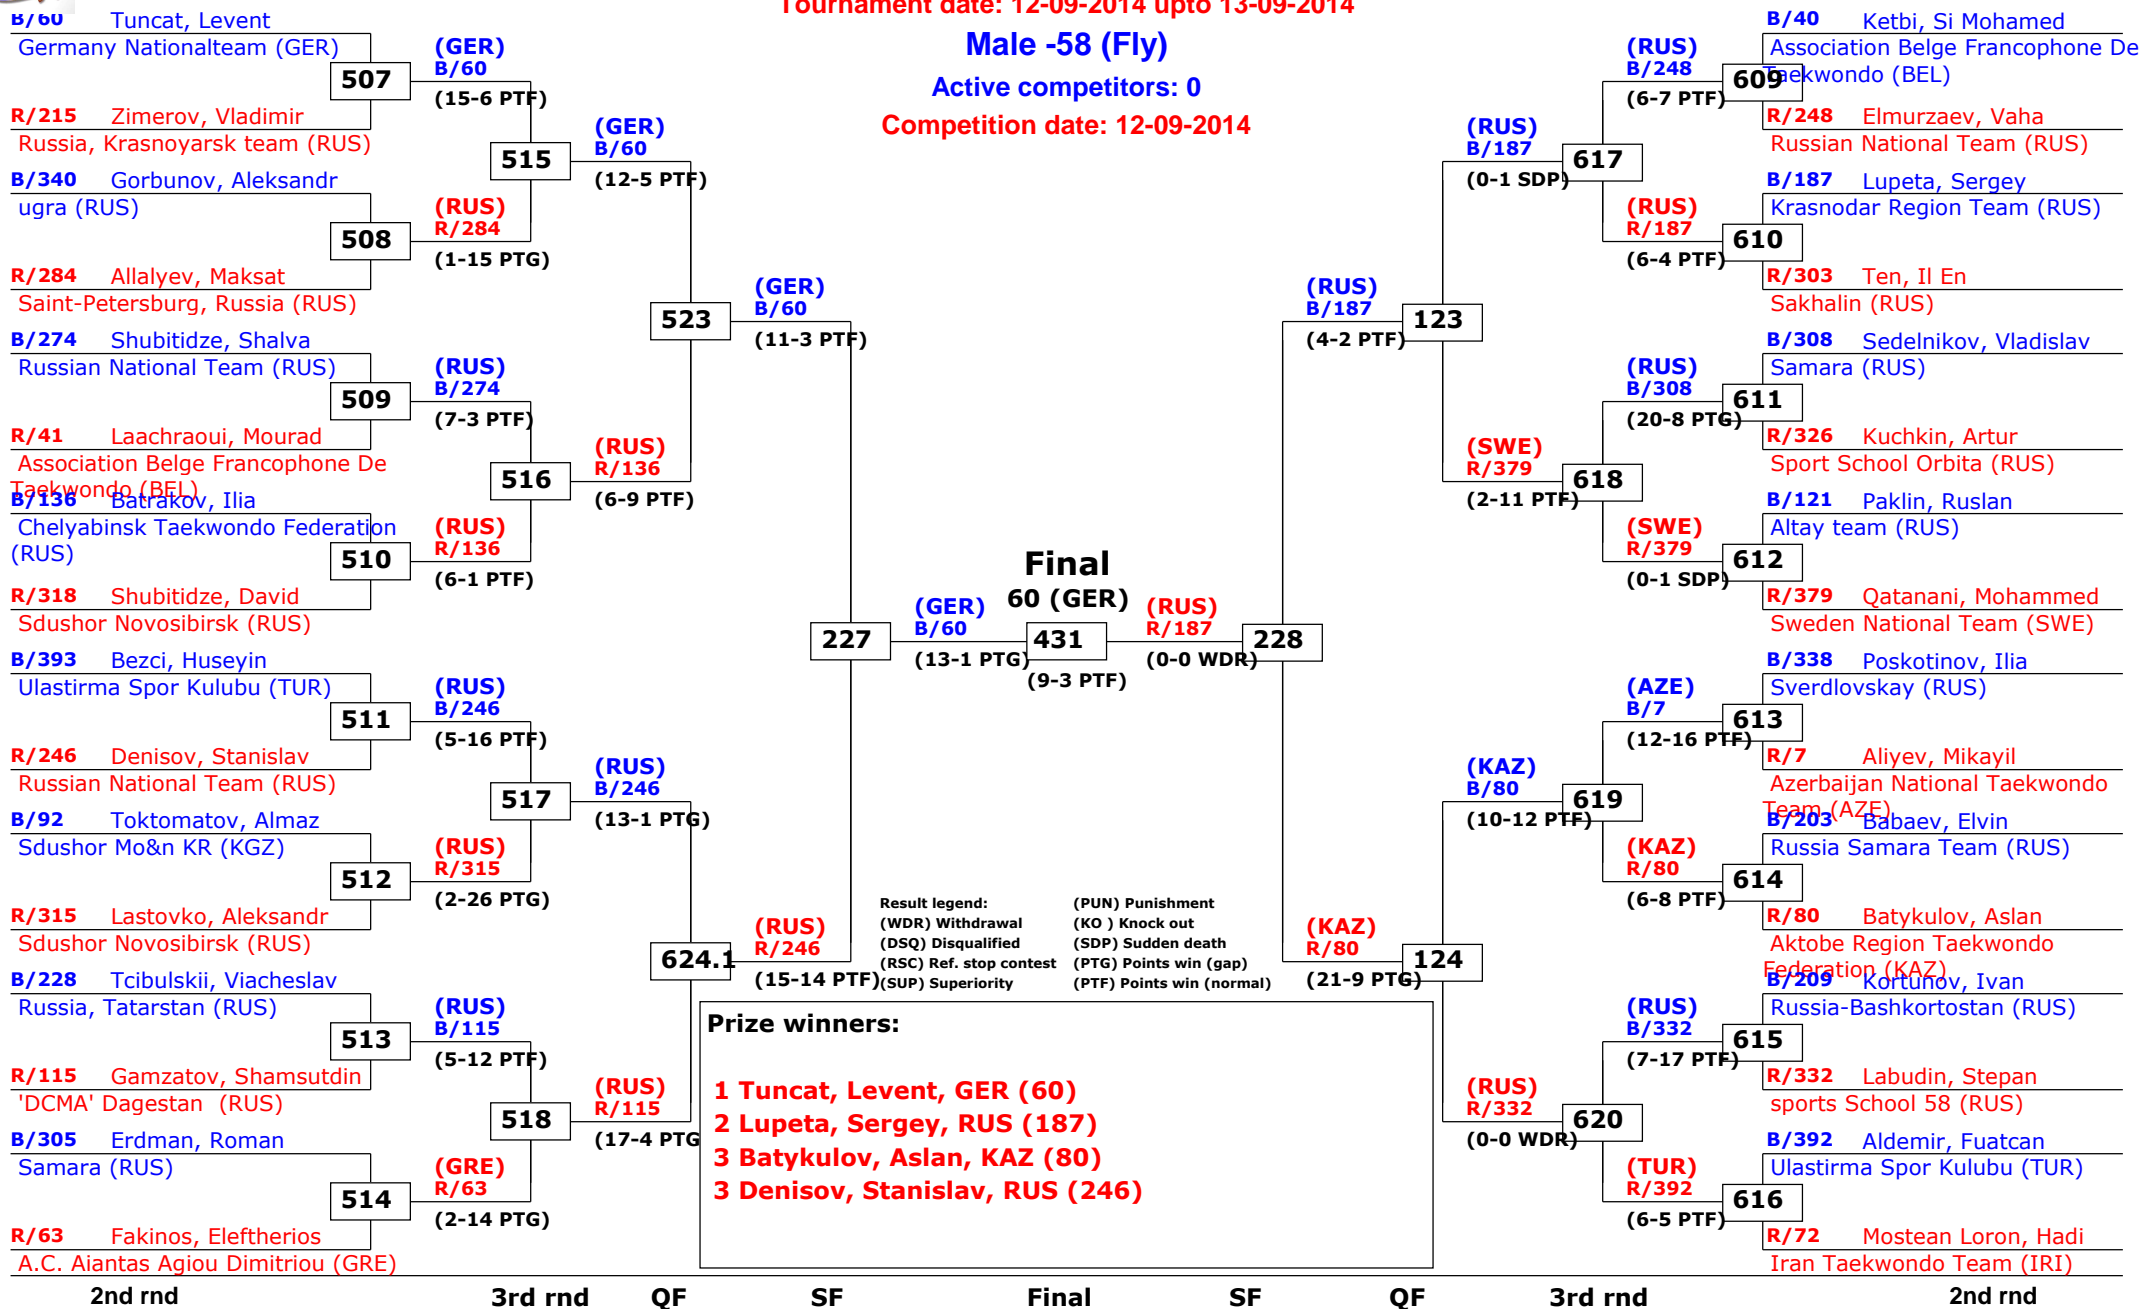

Tournament date: 12-09-2014 upto 13-09-2014

Male -58 (Fly)

Active competitors: 38

Competition date: 12-09-2014

1st rnd

2nd rnd

3rd rnd

QF

SF

QF

3rd rnd

2nd rnd

1st rnd

Russian Open 2014

Moscow, Russia

Tournament date: 12-09-2014 upto 13-09-2014

Male -58 (Fly)

Active competitors: 0

Competition date: 12-09-2014

Russian Open 2014

Moscow, Russia

Tournament date: 12-09-2014 upto 13-09-2014

Male -63 (Bantam)

Active competitors: 34

Competition date: 13-09-2014

1st rnd

2nd rnd

3rd rnd

QF

SF

QF

3rd rnd