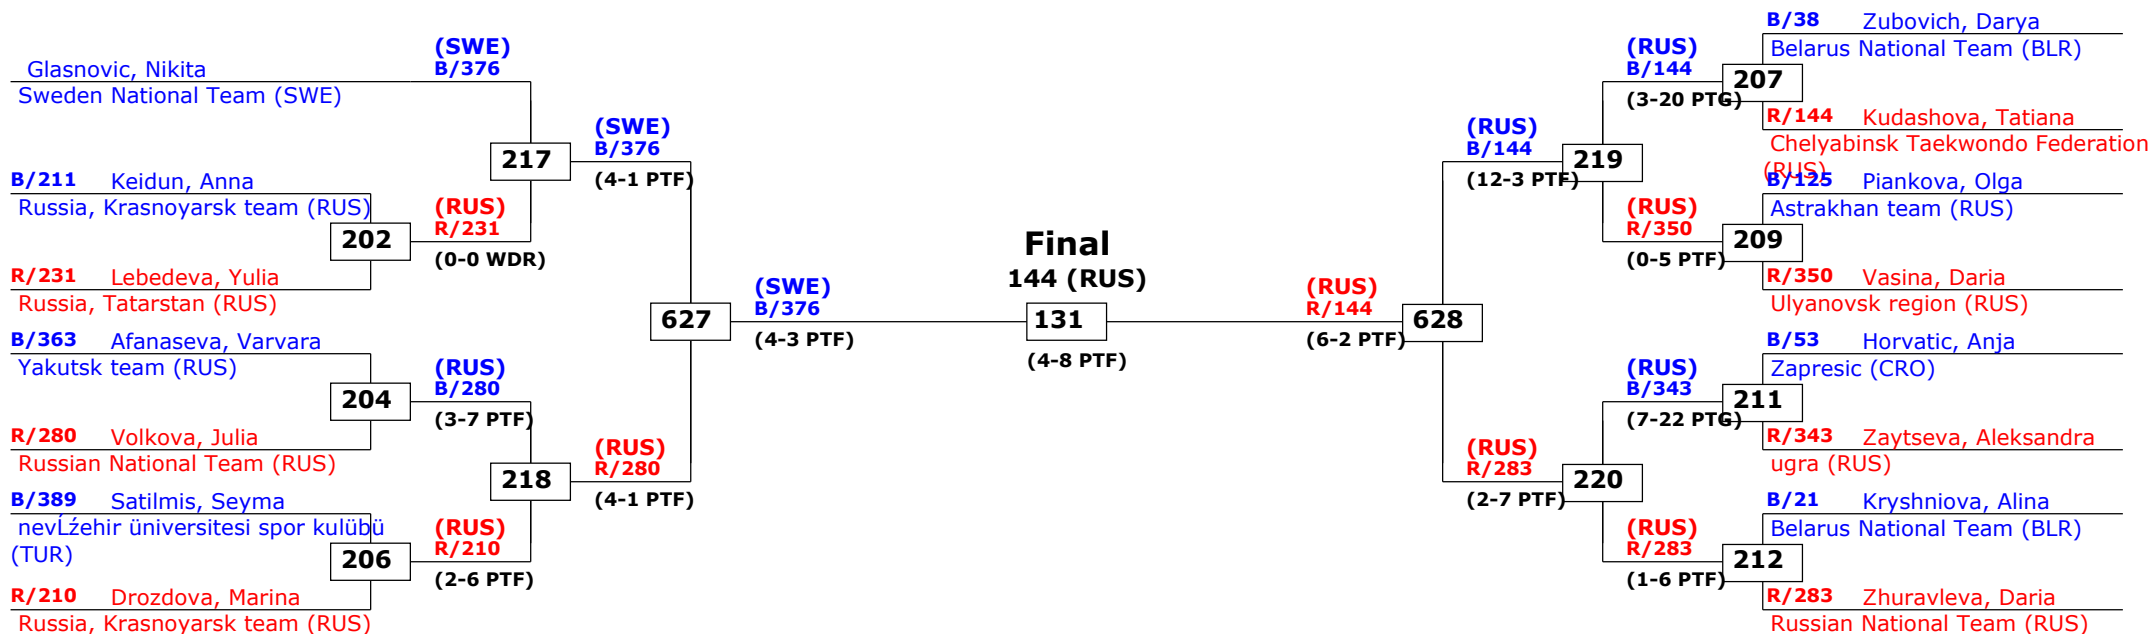

Active competitors: 17

Competition date: 12-09-2014

Russian Open 2014

Moscow, Russia

Tournament date: 12-09-2014 upto 13-09-2014

Female -53 (Bantam)

Active competitors: 17

Competition date: 13-09-2014

Russian Open 2014

Moscow, Russia

Tournament date: 12-09-2014 upto 13-09-2014

Female -57 (Feather)

Active competitors: 15

Competition date: 12-09-2014

Result legend:
 (WDR) Withdrawal (PUN) Punishment
 (DSQ) Disqualified (KO) Knock out
 (RSC) Ref. stop contest (SDP) Sudden death
 (SUP) Superiority (PTG) Points win (gap)
 (PTF) Points win (normal)