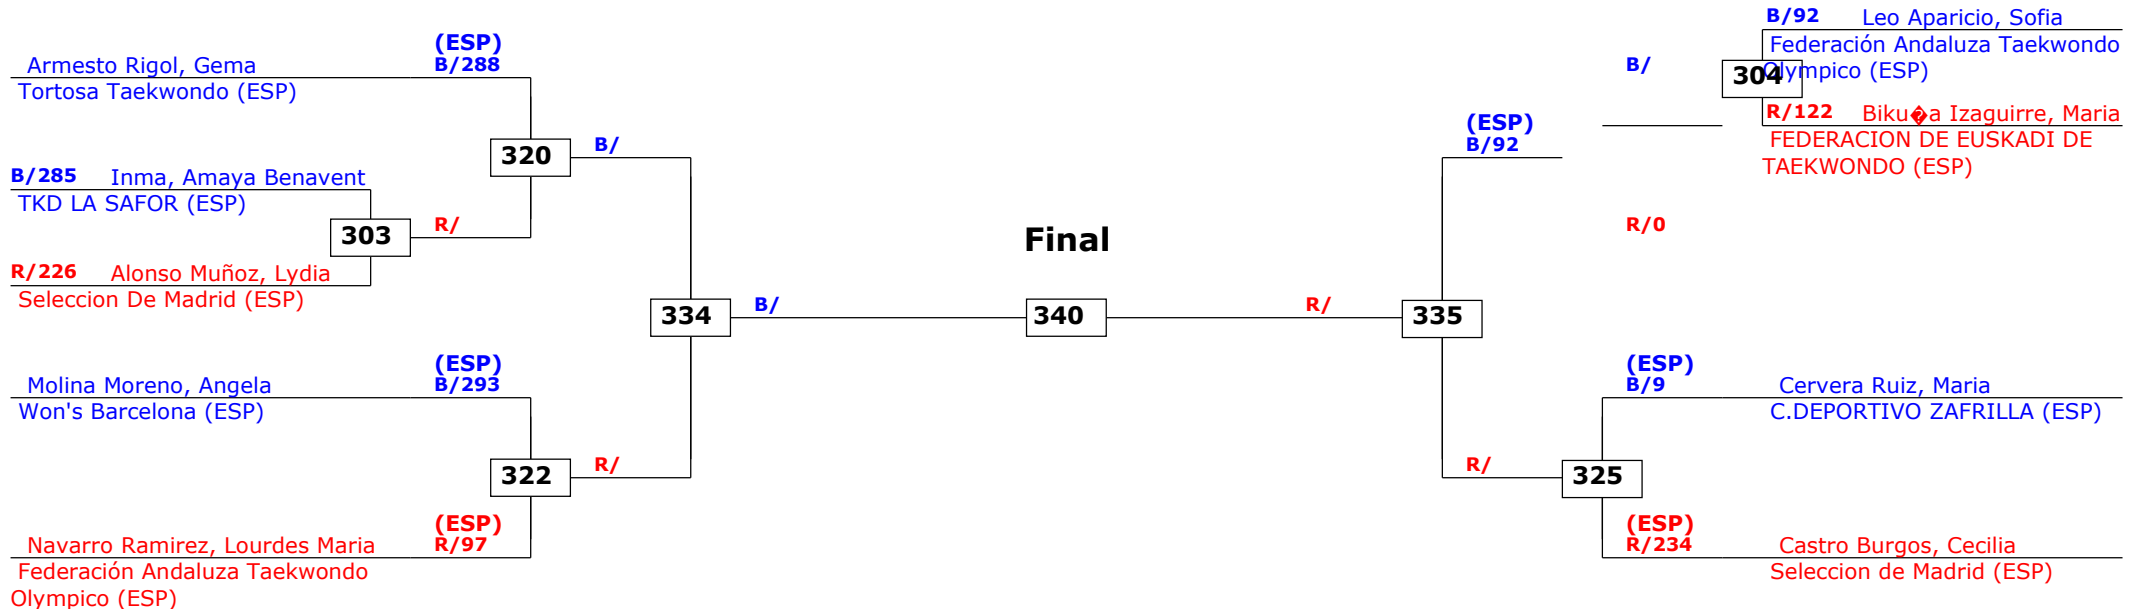

# CAMPEONATO DE ESPAÑA SUB-21 DE TAEKWONDO MASCULINO Y FEMENINO 2014

Marina d'Or, Spain

15.06.2014

Seniors Female A -67 (Welter)

Active competitors: 9

Competition date: 15.06.2014

Result legend: (PUN) Punishment  
(WDR) Withdrawal (KO) Knock out  
(DSQ) Disqualified (SDP) Sudden death  
(RSC) Ref. stop contest (PTG) Points win (gap)  
(SUP) Superiority (PTF) Points win (normal)