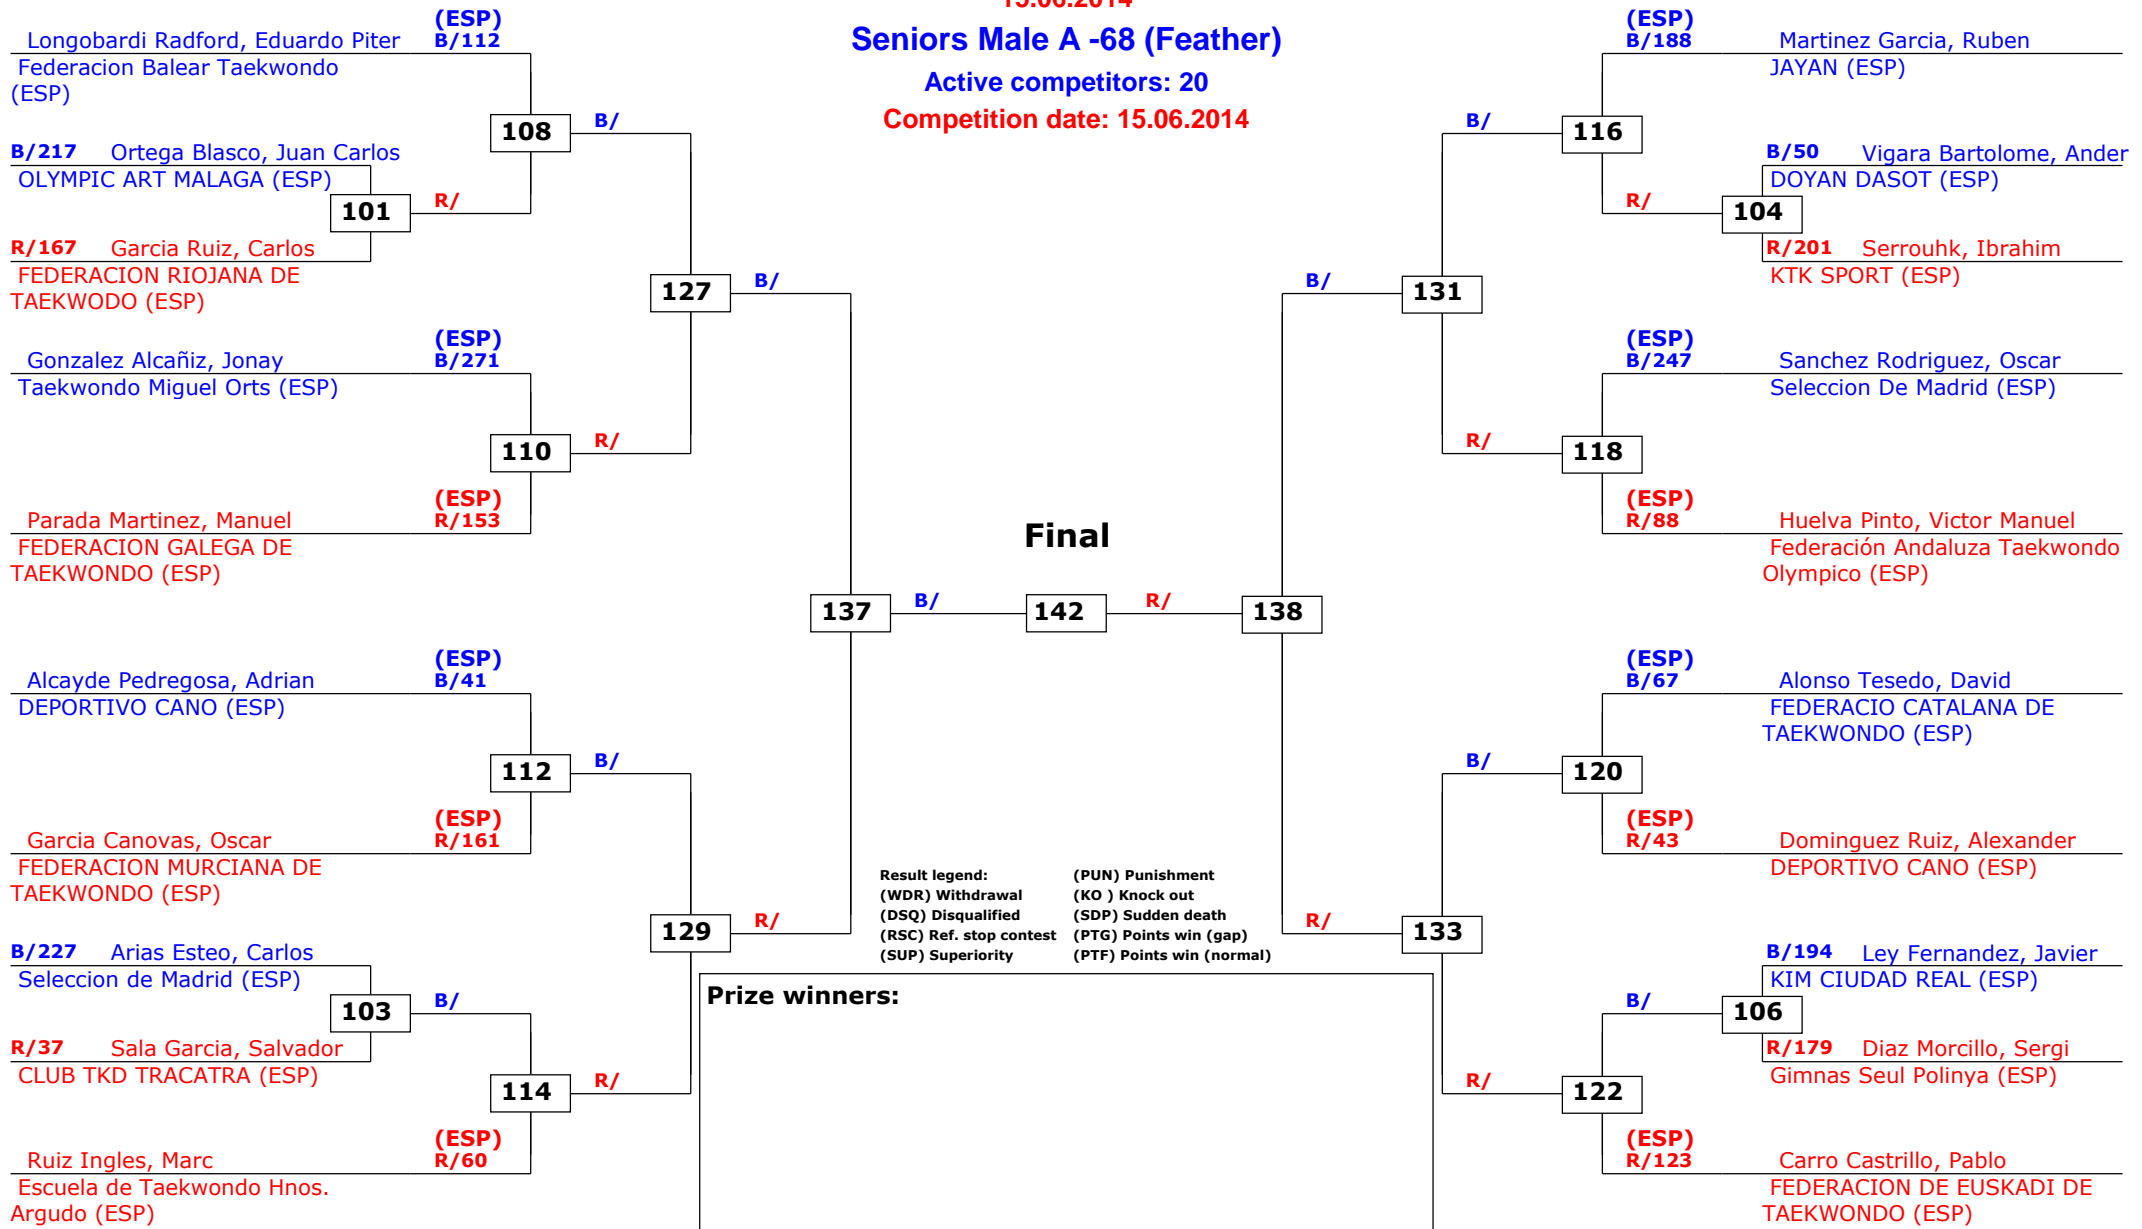

## Seniors Male A -68 (Feather)

Active competitors: 20

Competition date: 15.06.2014