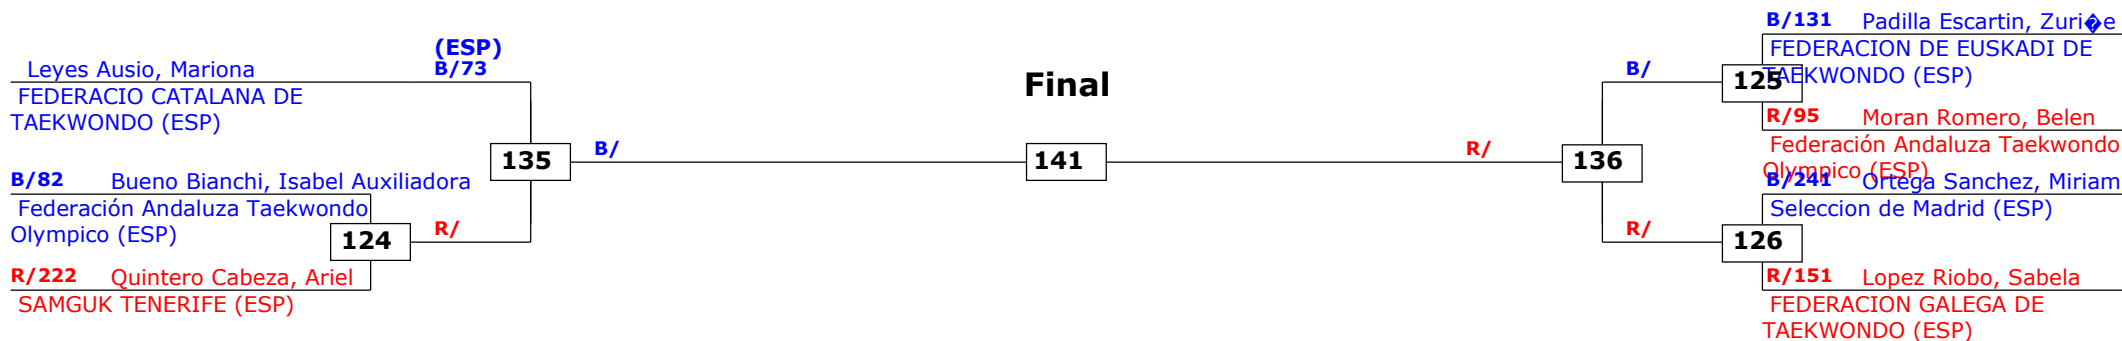

# CAMPEONATO DE ESPAÑA SUB-21 DE TAEKWONDO MASCULINO Y FEMENINO 2014

Marina d'Or, Spain

15.06.2014

Seniors Female A +73 (Heavy)

Active competitors: 7

Competition date: 15.06.2014

Result legend: (PUN) Punishment  
(WDR) Withdrawal (KO ) Knock out  
(DSQ) Disqualified (SDP) Sudden death  
(RSC) Ref. stop contest (PTG) Points win (gap)  
(SUP) Superiority (PTF) Points win (normal)