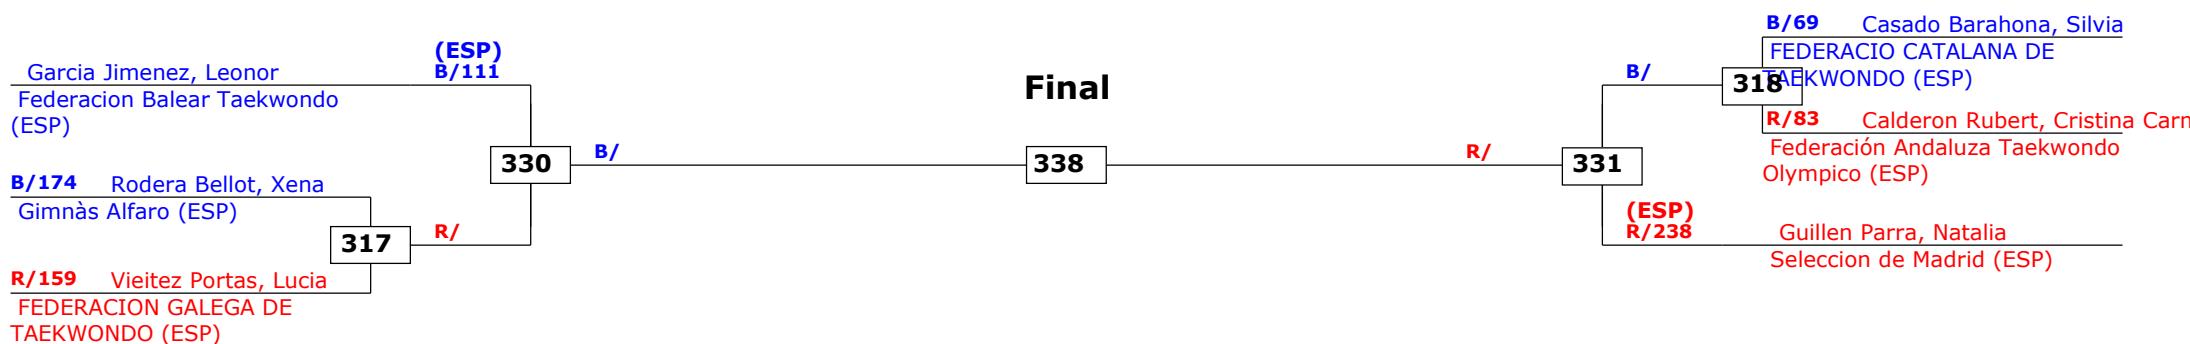

# CAMPEONATO DE ESPAÑA SUB-21 DE TAEKWONDO MASCULINO Y FEMENINO 2014

Marina d'Or, Spain

15.06.2014

Seniors Female A -73 (Middle)

Active competitors: 6

Competition date: 15.06.2014

Result legend: (PUN) Punishment  
(WDR) Withdrawal (KO) Knock out  
(DSQ) Disqualified (SDP) Sudden death  
(RSC) Ref. stop contest (PTG) Points win (gap)  
(SUP) Superiority (PTF) Points win (normal)