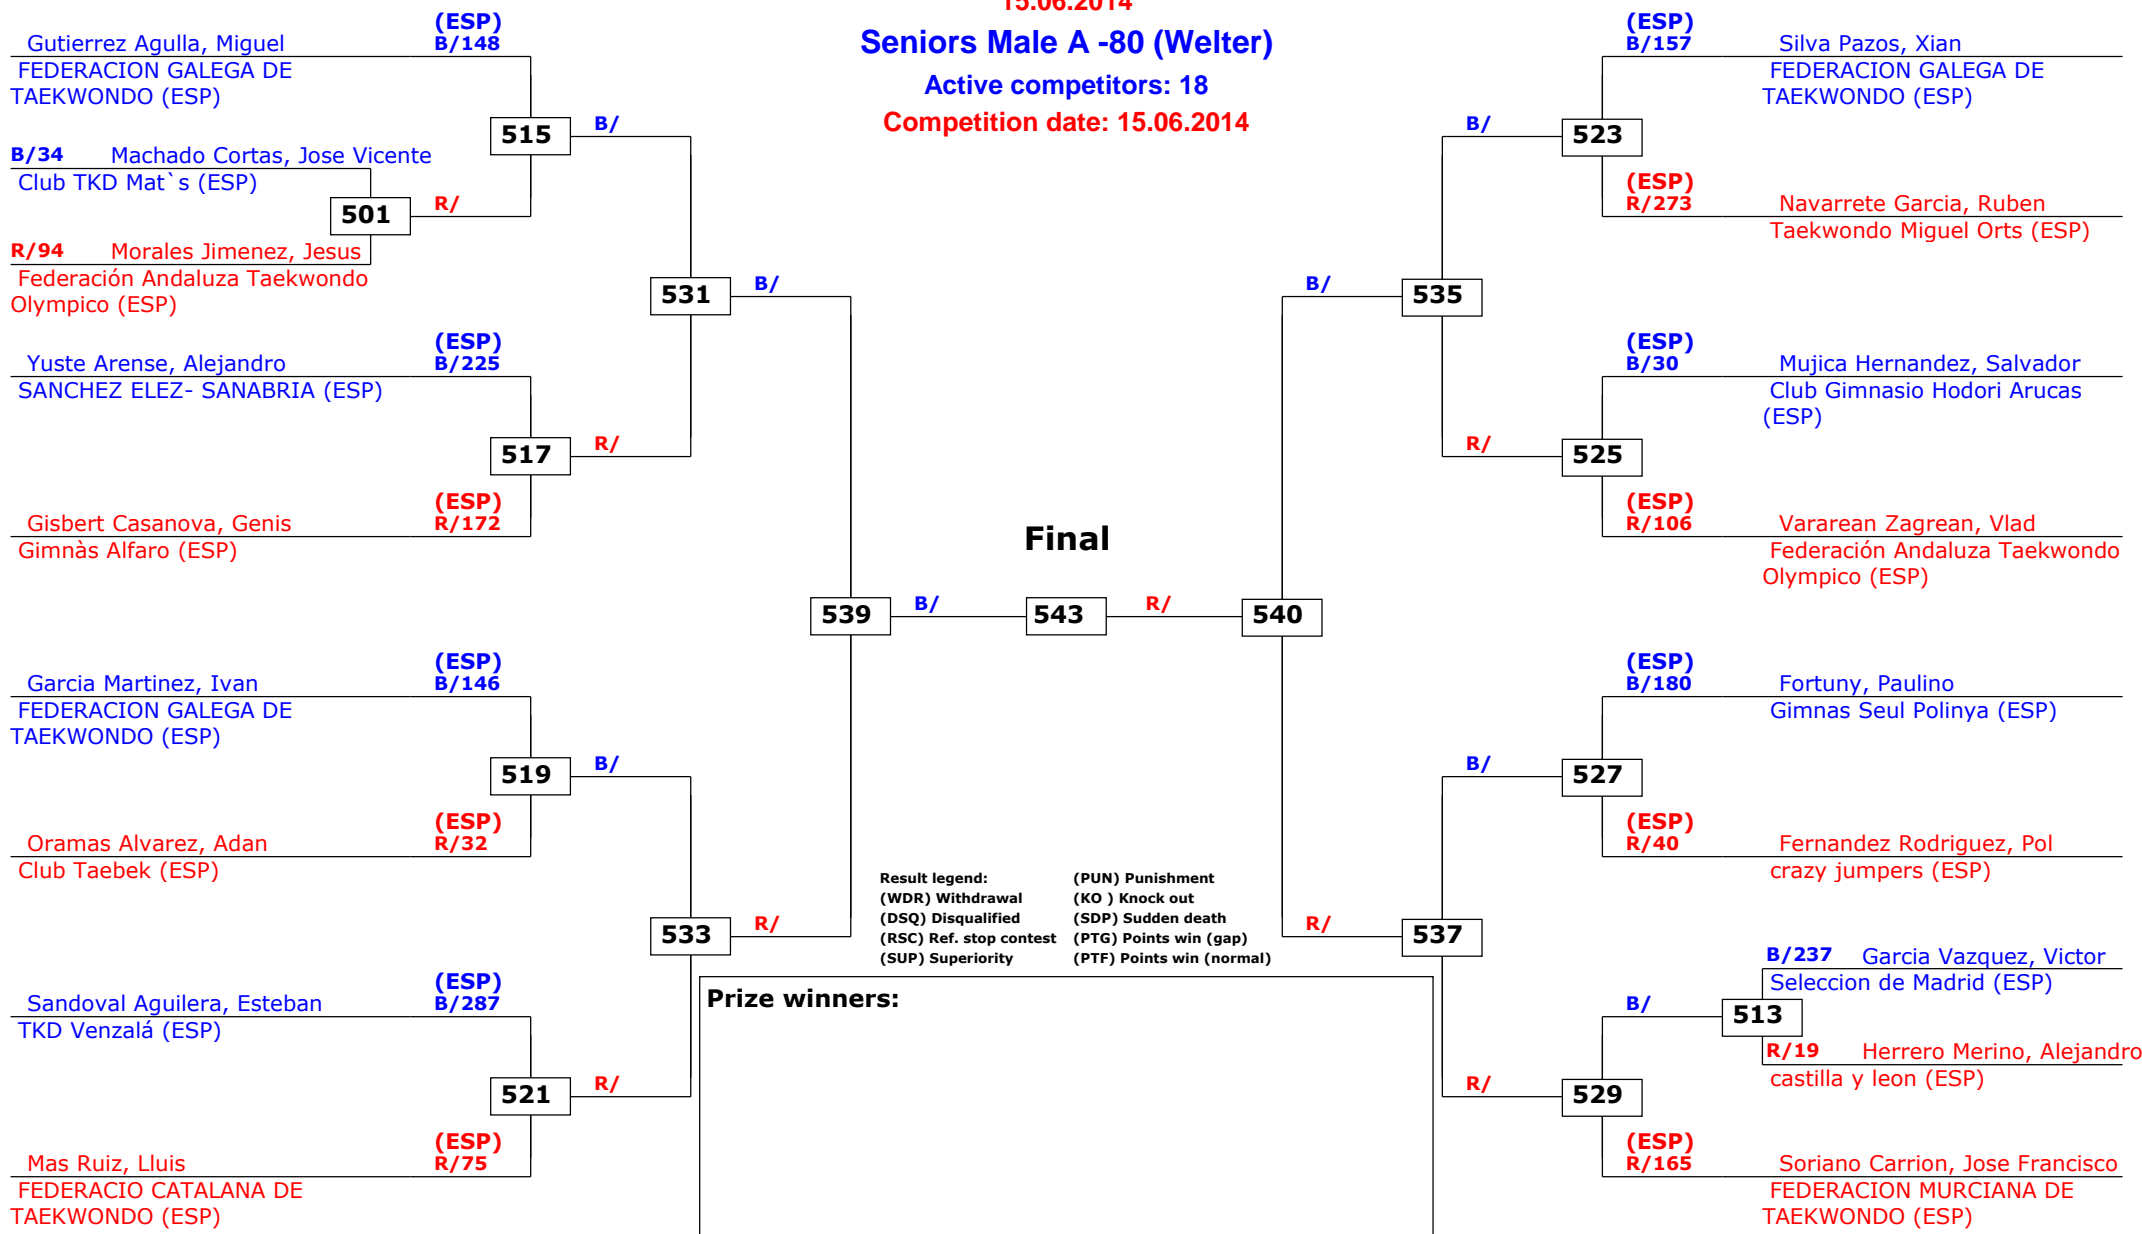

## Seniors Male A -80 (Welter)

Active competitors: 18

Competition date: 15.06.2014