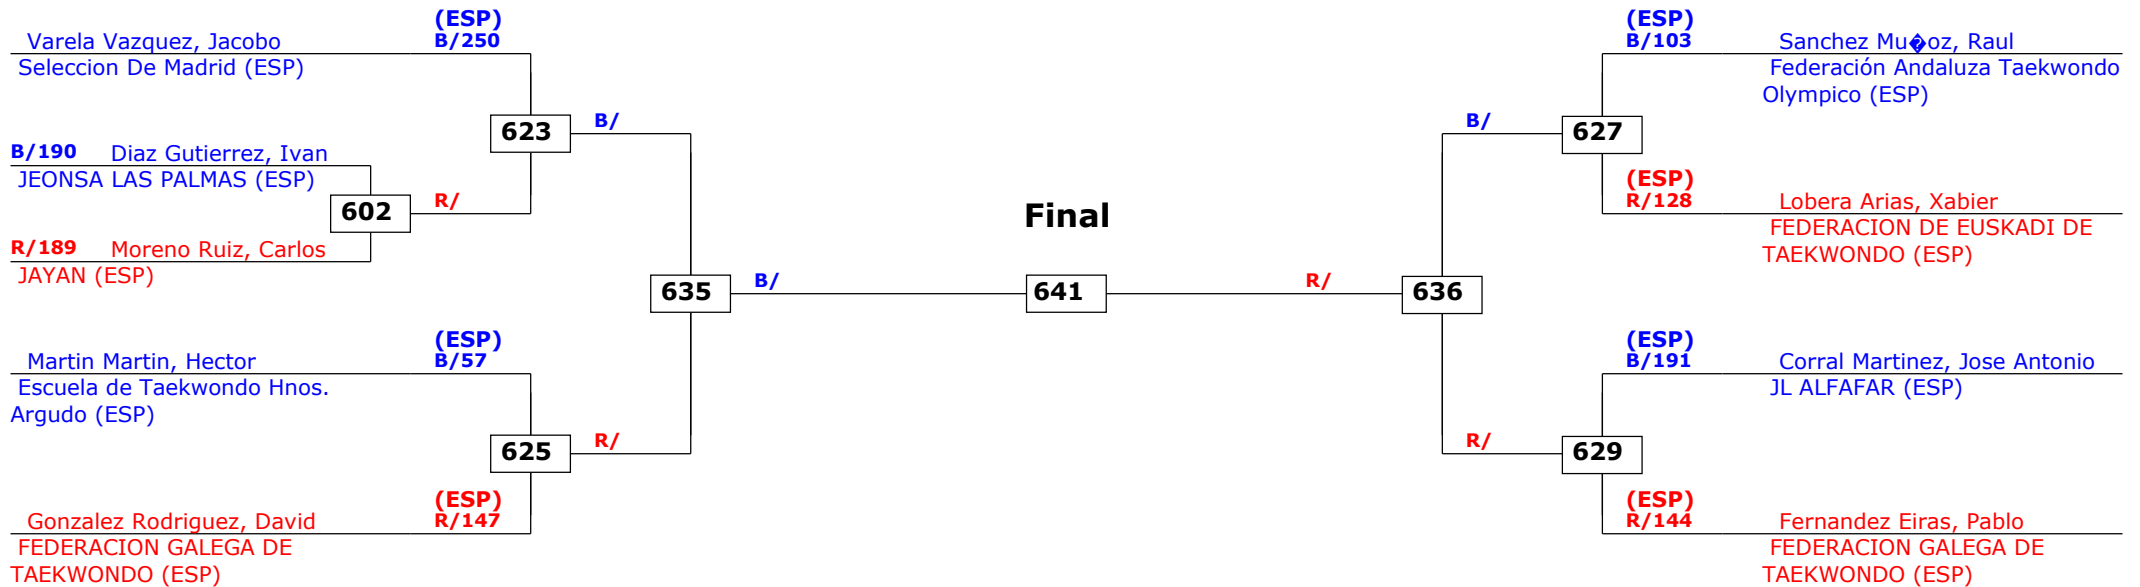

# CAMPEONATO DE ESPAÑA SUB-21 DE TAEKWONDO MASCULINO Y FEMENINO 2014

Marina d'Or, Spain

15.06.2014

Seniors Male A -87 (Middle)

Active competitors: 9

Competition date: 15.06.2014

**Result legend:**

(WDR) Withdrawal	(PUN) Punishment
(DSQ) Disqualified	(KO) Knock out
(RSC) Ref. stop contest	(SDP) Sudden death
(SUP) Superiority	(PTG) Points win (gap)
	(PTF) Points win (normal)