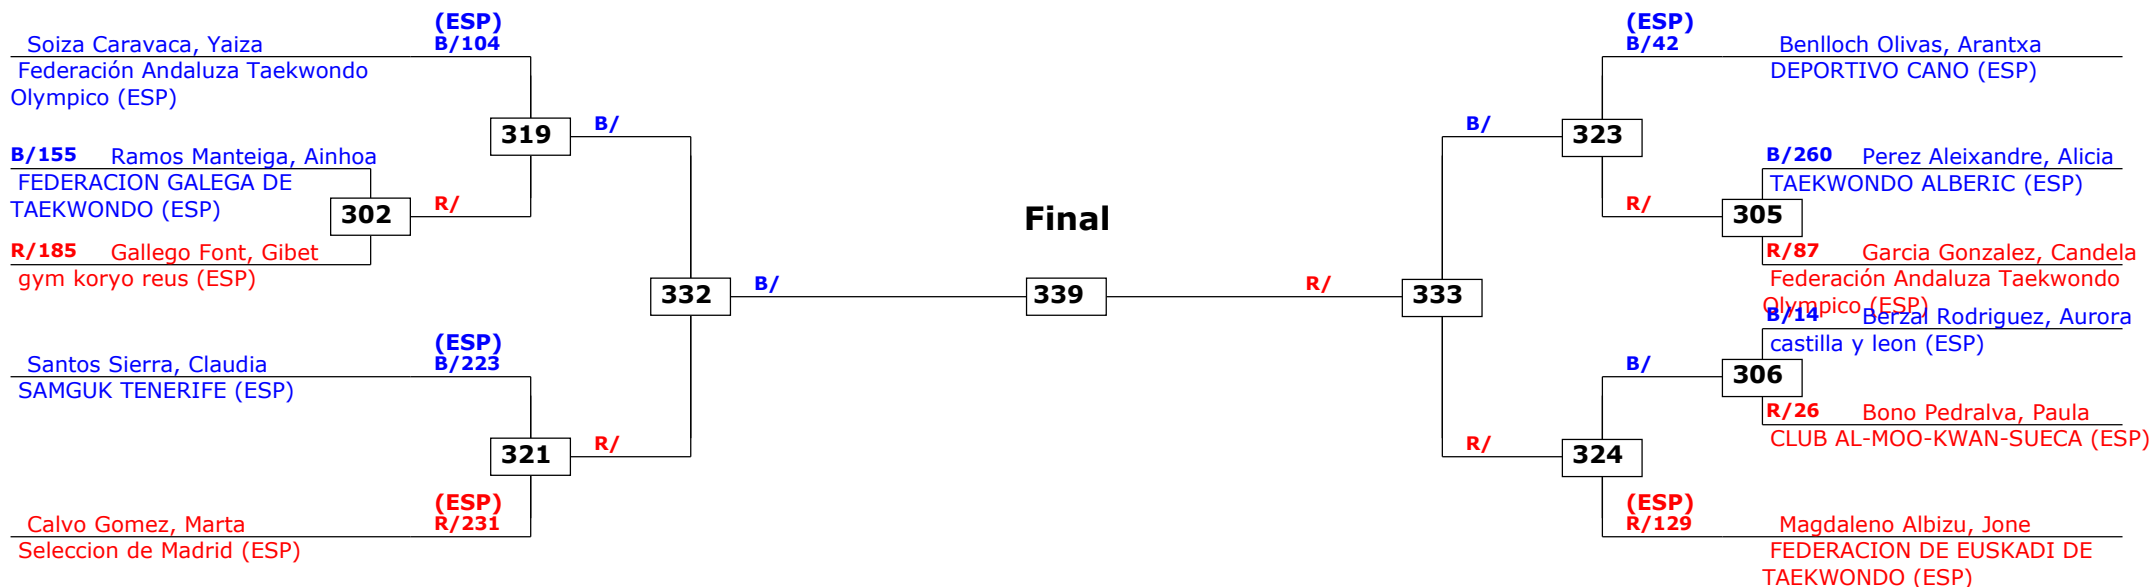

## Seniors Female A -57 (Feather)

Active competitors: 19

Competition date: 15.06.2014

# CAMPEONATO DE ESPAÑA SUB-21 DE TAEKWONDO MASCULINO Y FEMENINO 2014

Marina d'Or, Spain

15.06.2014

Seniors Female A -62 (Light)

Active competitors: 11

Competition date: 15.06.2014

Result legend: (PUN) Punishment  
 (WDR) Withdrawal (KO ) Knock out  
 (DSQ) Disqualified (SDP) Sudden death  
 (RSC) Ref. stop contest (PTG) Points win (gap)  
 (SUP) Superiority (PTF) Points win (normal)