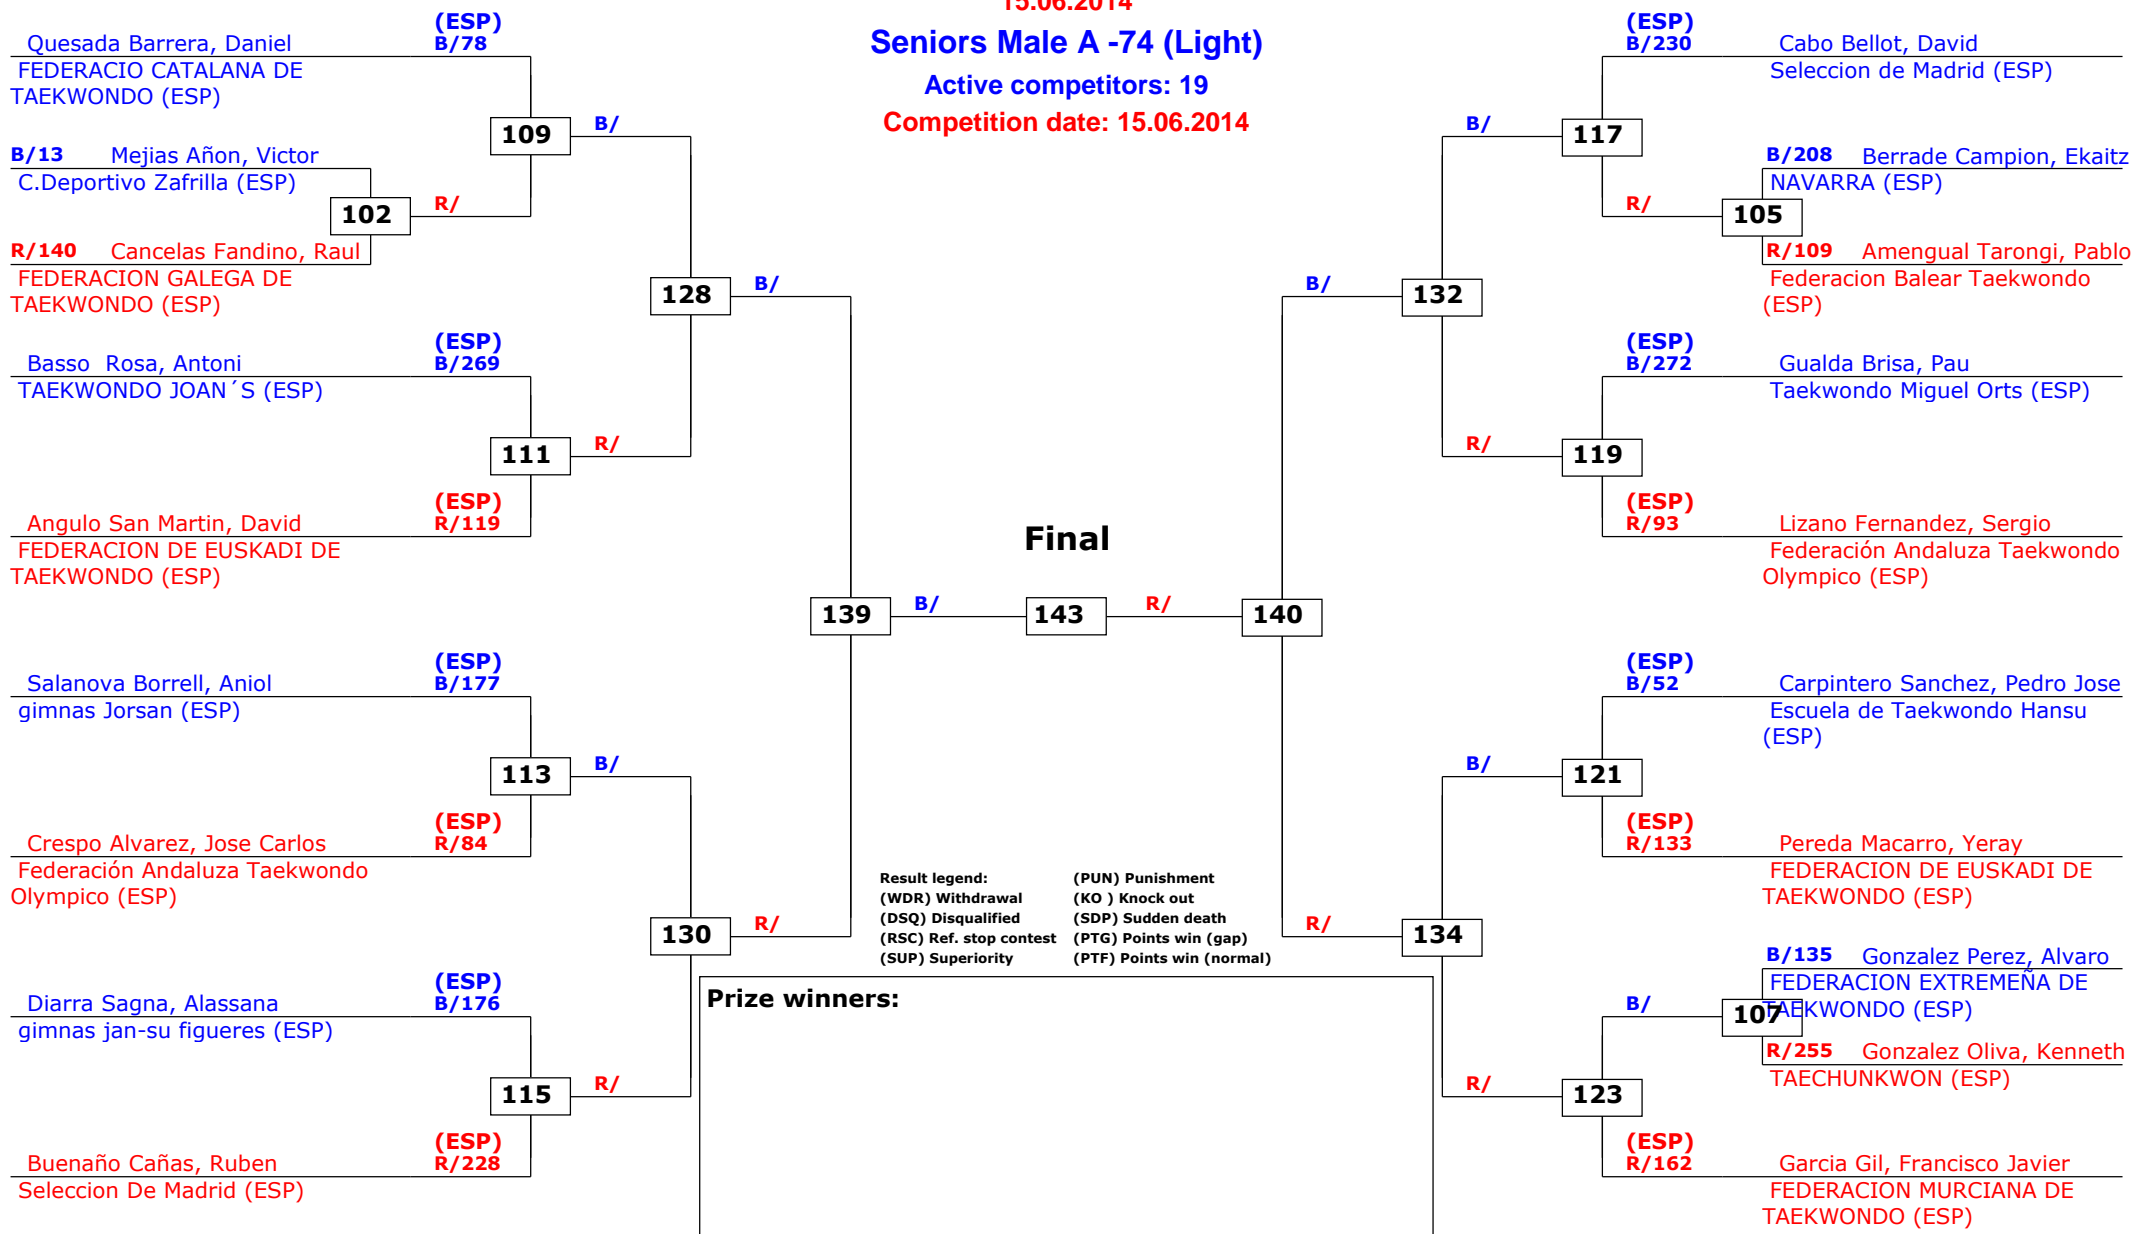

CAMPEONATO DE ESPAÑA SUB-21 DE TAEKWONDO MASCULINO Y FEMENINO 2014

Marina d'Or, Spain

15.06.2014

Seniors Male A -74 (Light)

Active competitors: 19

Competition date: 15.06.2014