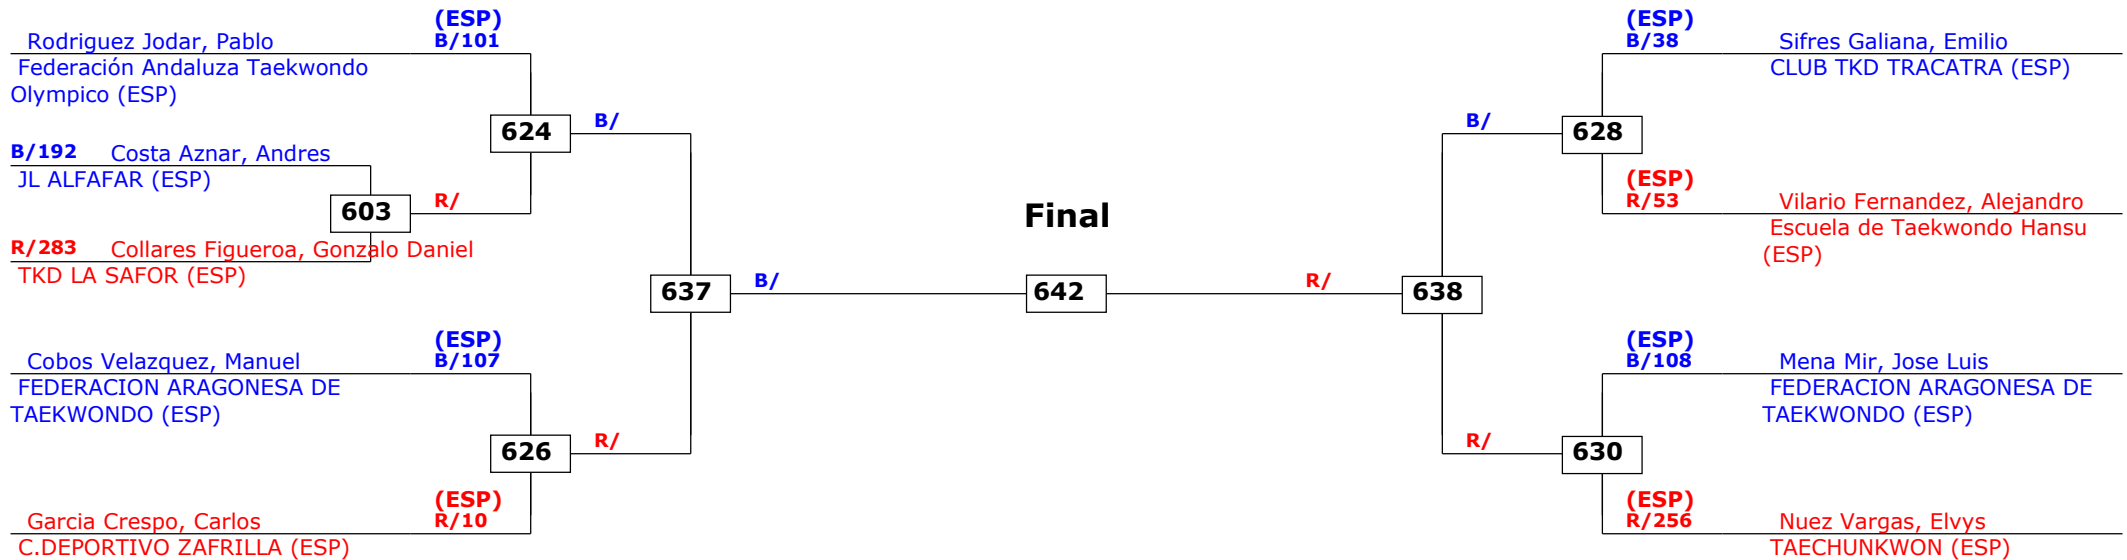

# CAMPEONATO DE ESPAÑA SUB-21 DE TAEKWONDO MASCULINO Y FEMENINO 2014

Marina d'Or, Spain

15.06.2014

Seniors Male A +87 (Heavy)

Active competitors: 9

Competition date: 15.06.2014

Result legend:

(WDR) Withdrawal	(PUN) Punishment
(DSQ) Disqualified	(KO ) Knock out
(RSC) Ref. stop contest	(SDP) Sudden death
(SUP) Superiority	(PTG) Points win (gap)
	(PTF) Points win (normal)