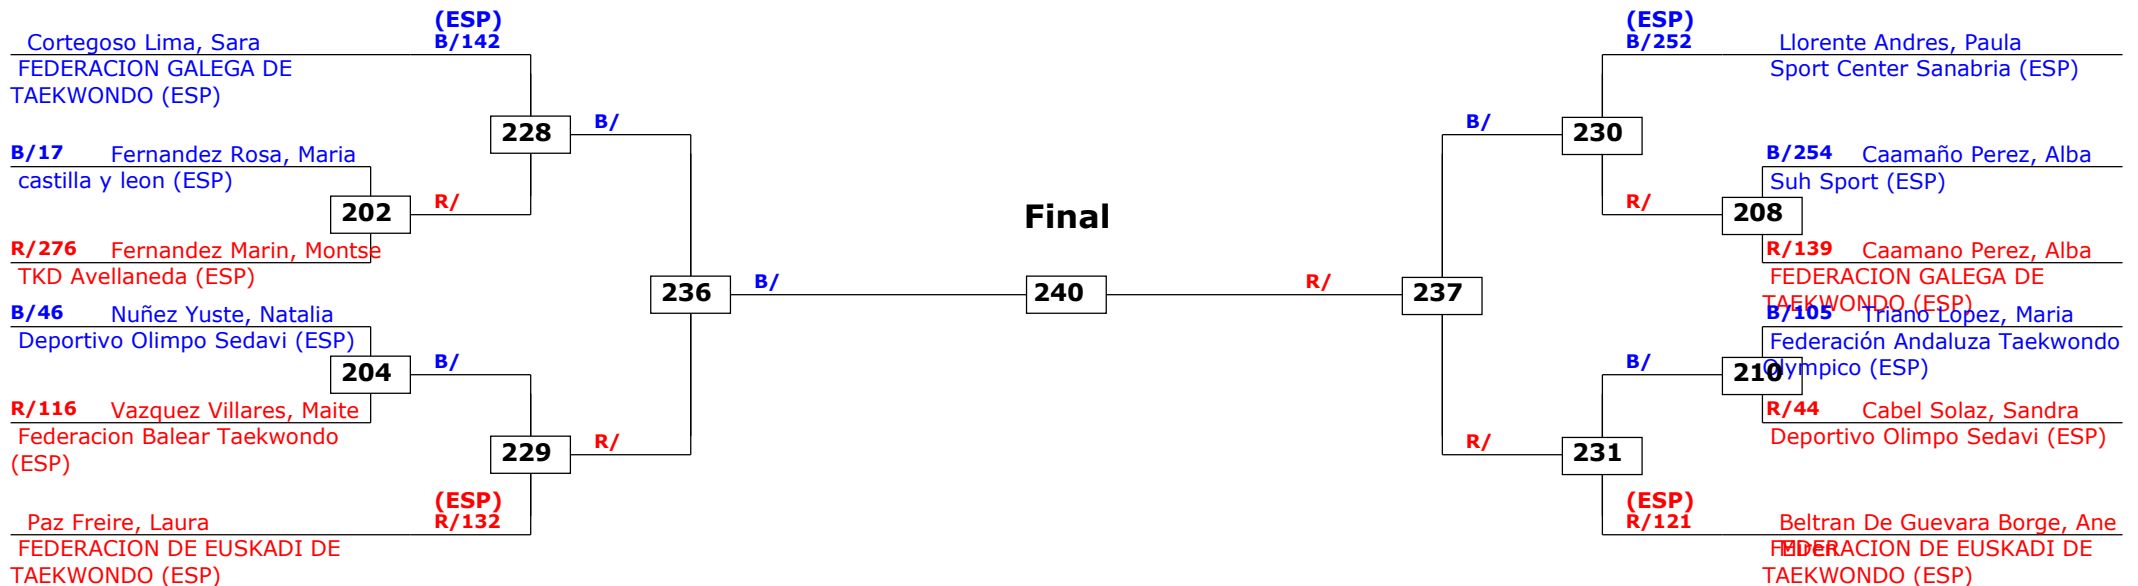

# CAMPEONATO DE ESPAÑA SUB-21 DE TAEKWONDO MASCULINO Y FEMENINO 2014

Marina d'Or, Spain

15.06.2014

Seniors Female A -46 (Fin)

Active competitors: 12

Competition date: 15.06.2014

Result legend:

(WDR) Withdrawal	(PUN) Punishment
(DSQ) Disqualified	(KO ) Knock out
(RSC) Ref. stop contest	(SDP) Sudden death
(SUP) Superiority	(PTG) Points win (gap)
	(PTF) Points win (normal)