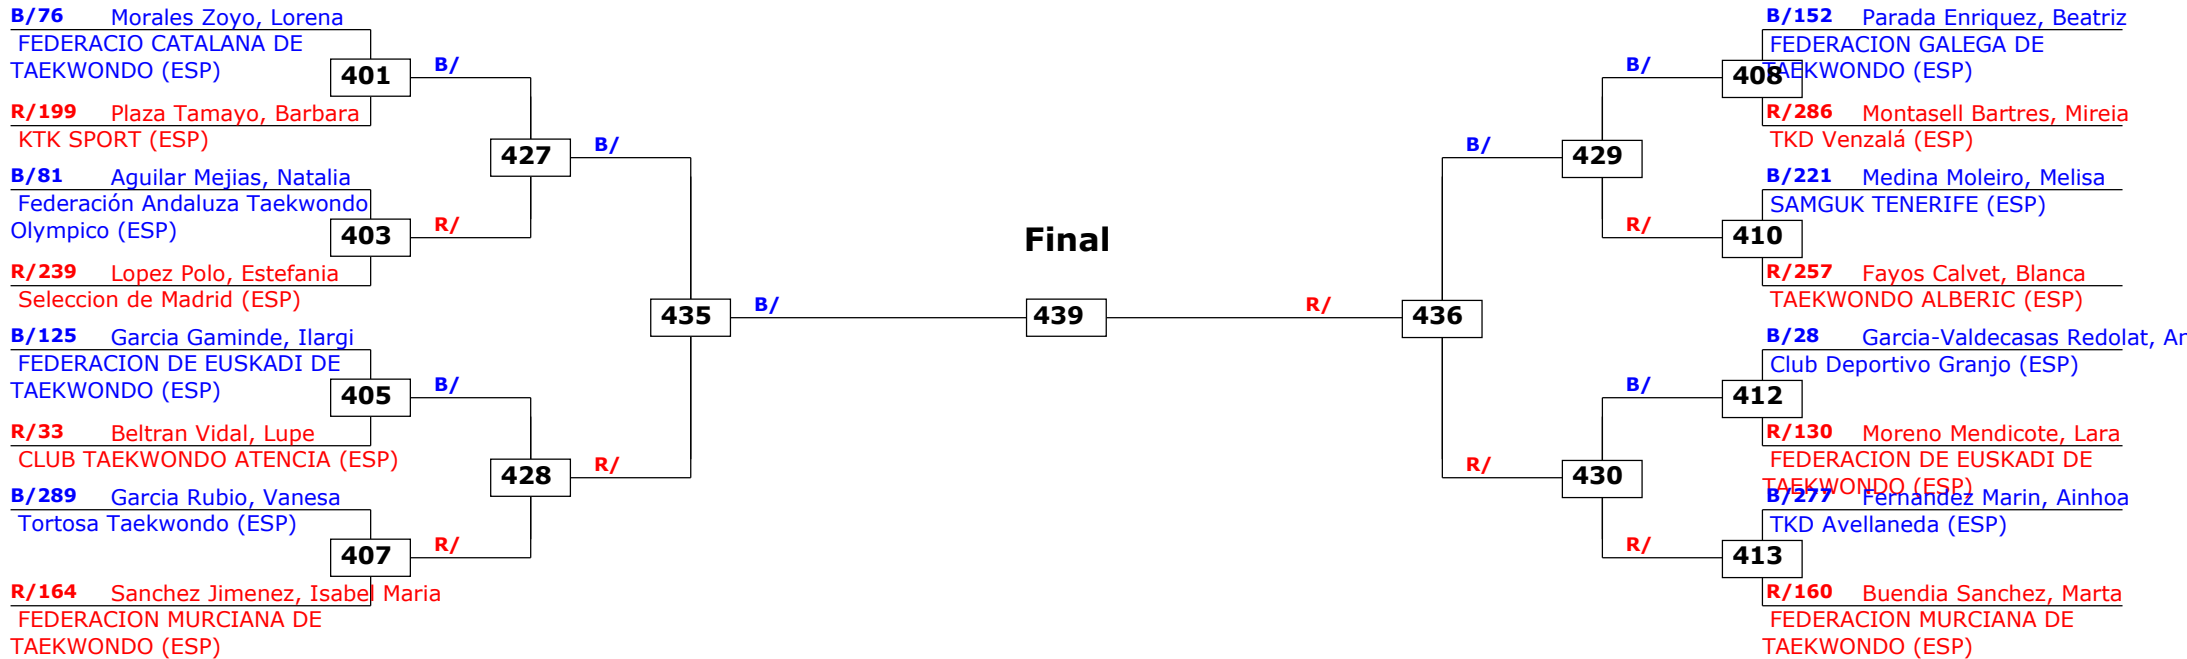

# CAMPEONATO DE ESPAÑA SUB-21 DE TAEKWONDO MASCULINO Y FEMENINO 2014

Marina d'Or, Spain

15.06.2014

Seniors Female A -49 (Fly)

Active competitors: 16

Competition date: 15.06.2014

Result legend: (PUN) Punishment  
 (WDR) Withdrawal (KO) Knock out  
 (DSQ) Disqualified (SDP) Sudden death  
 (RSC) Ref. stop contest (PTG) Points win (gap)  
 (SUP) Superiority (PTF) Points win (normal)