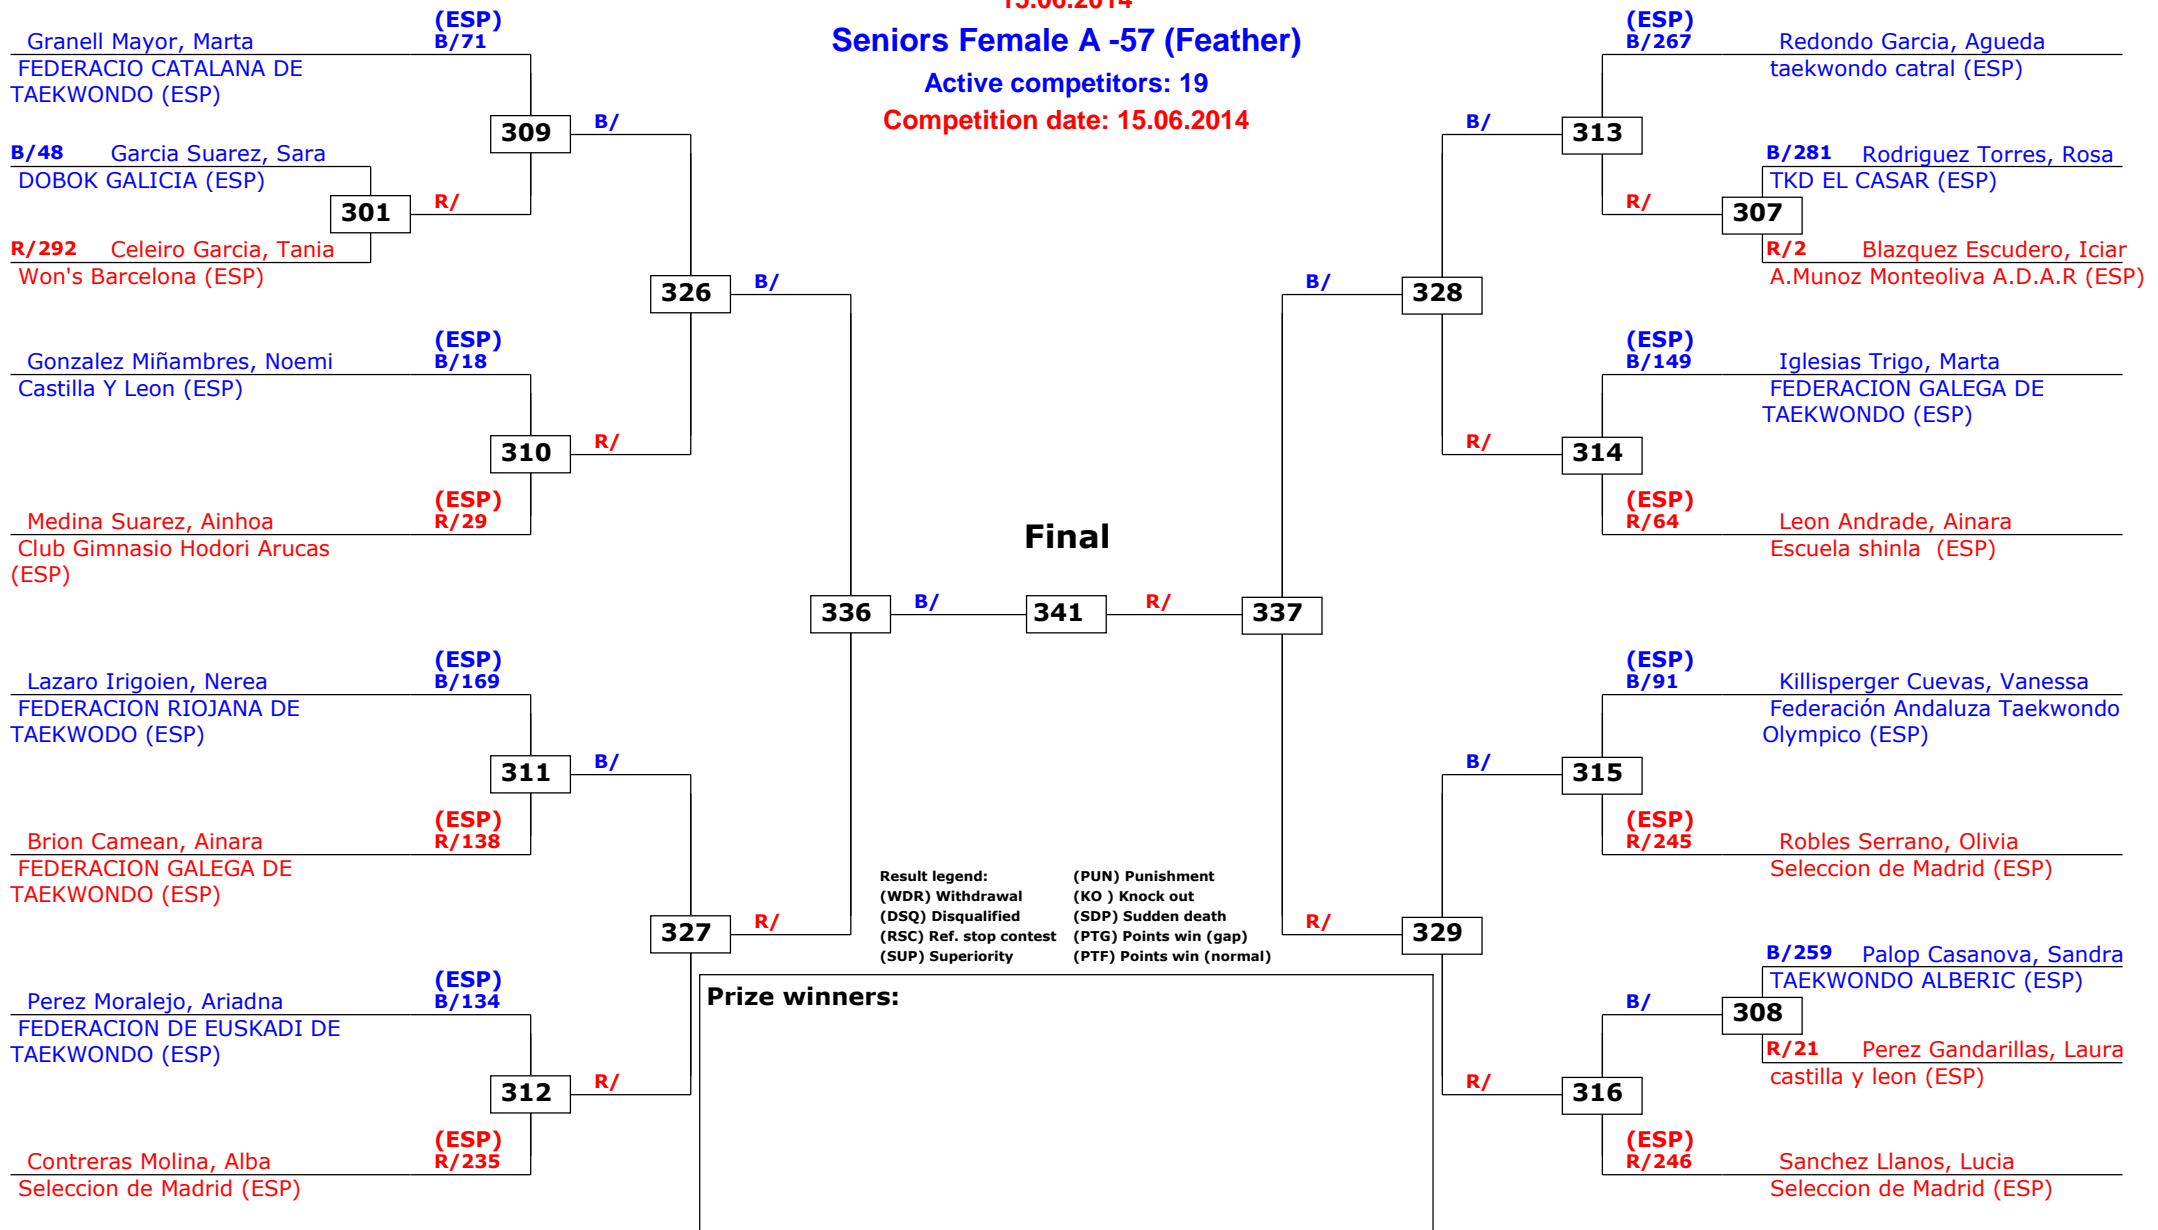

## Seniors Female A -53 (Bantam)

Active competitors: 28

Competition date: 15.06.2014

## Seniors Female A -57 (Feather)

Active competitors: 19

Competition date: 15.06.2014