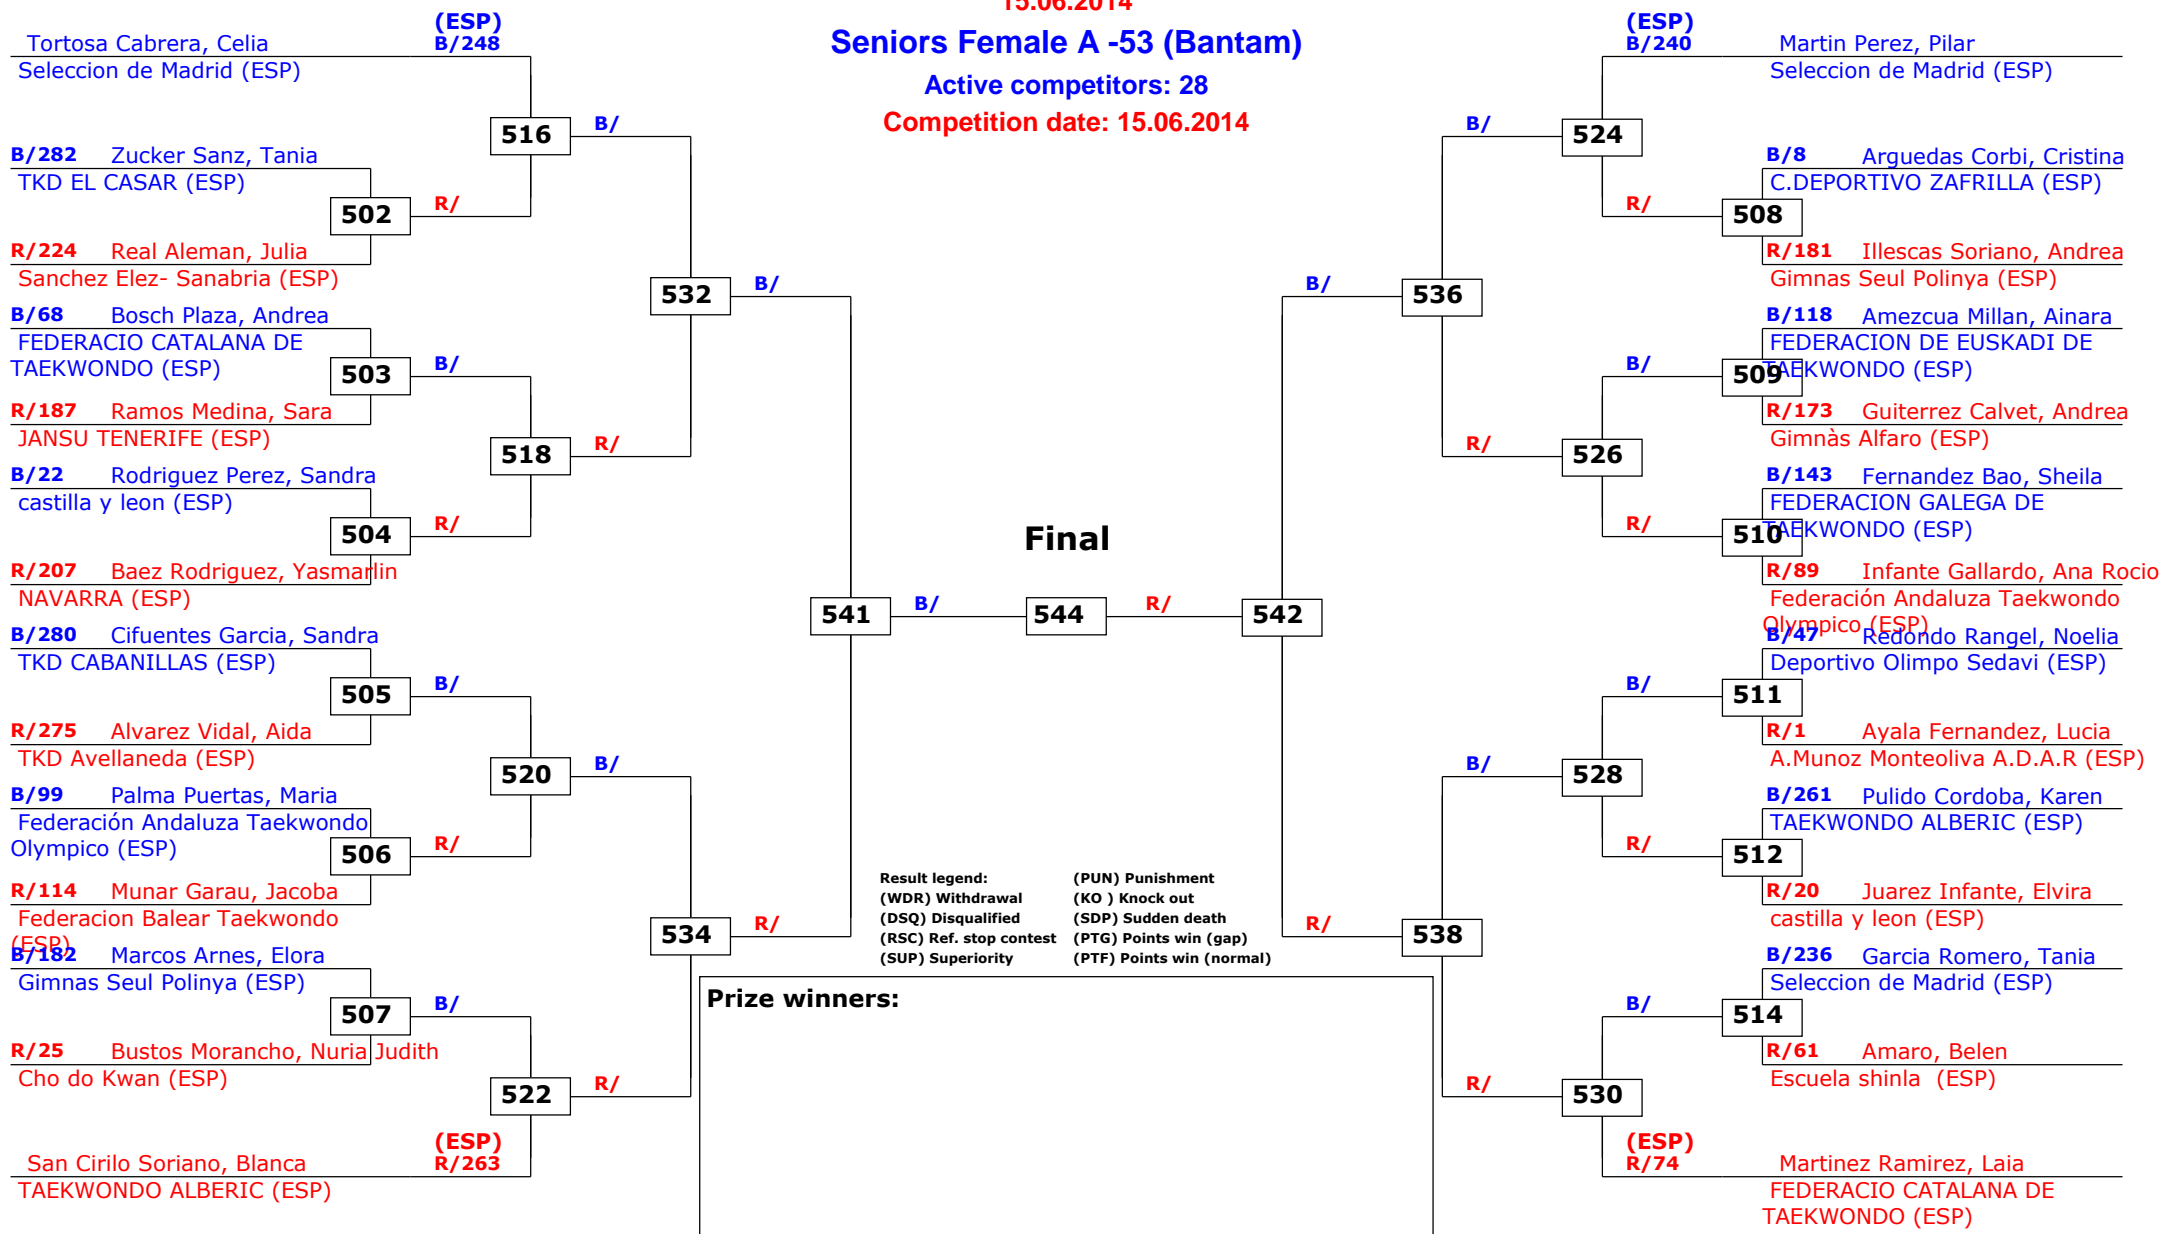

## Seniors Female A -53 (Bantam)

Active competitors: 28

Competition date: 15.06.2014