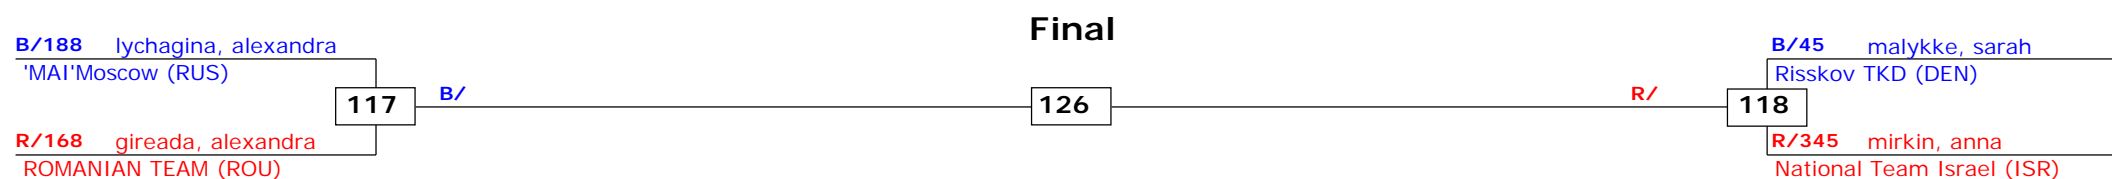

Prize winners:

QF

SF

Final

SF

QF

1st Moldova Open 2014 - G1
Chisinau, Moldova
Tournament date: 18-4-2014 upto 20-4-2014
Female -46 (Fin)
Active competitors: 4
Competition date: 20-4-2014

Result legend:

1st Moldova Open 2014 - G1
Chisinau, Moldova
Tournament date: 18-4-2014 upto 20-4-2014
Female -49 (Fly)
Active competitors: 4
Competition date: 20-4-2014

Result legend:

(WDR) Withdrawal	(PUN) Punishment
(DSQ) Disqualified	(KO) Knock out
(RSC) Ref. stop contest	(SDP) Sudden death
(SUP) Superiority	(PTG) Points win (gap)
	(PTF) Points win (normal)