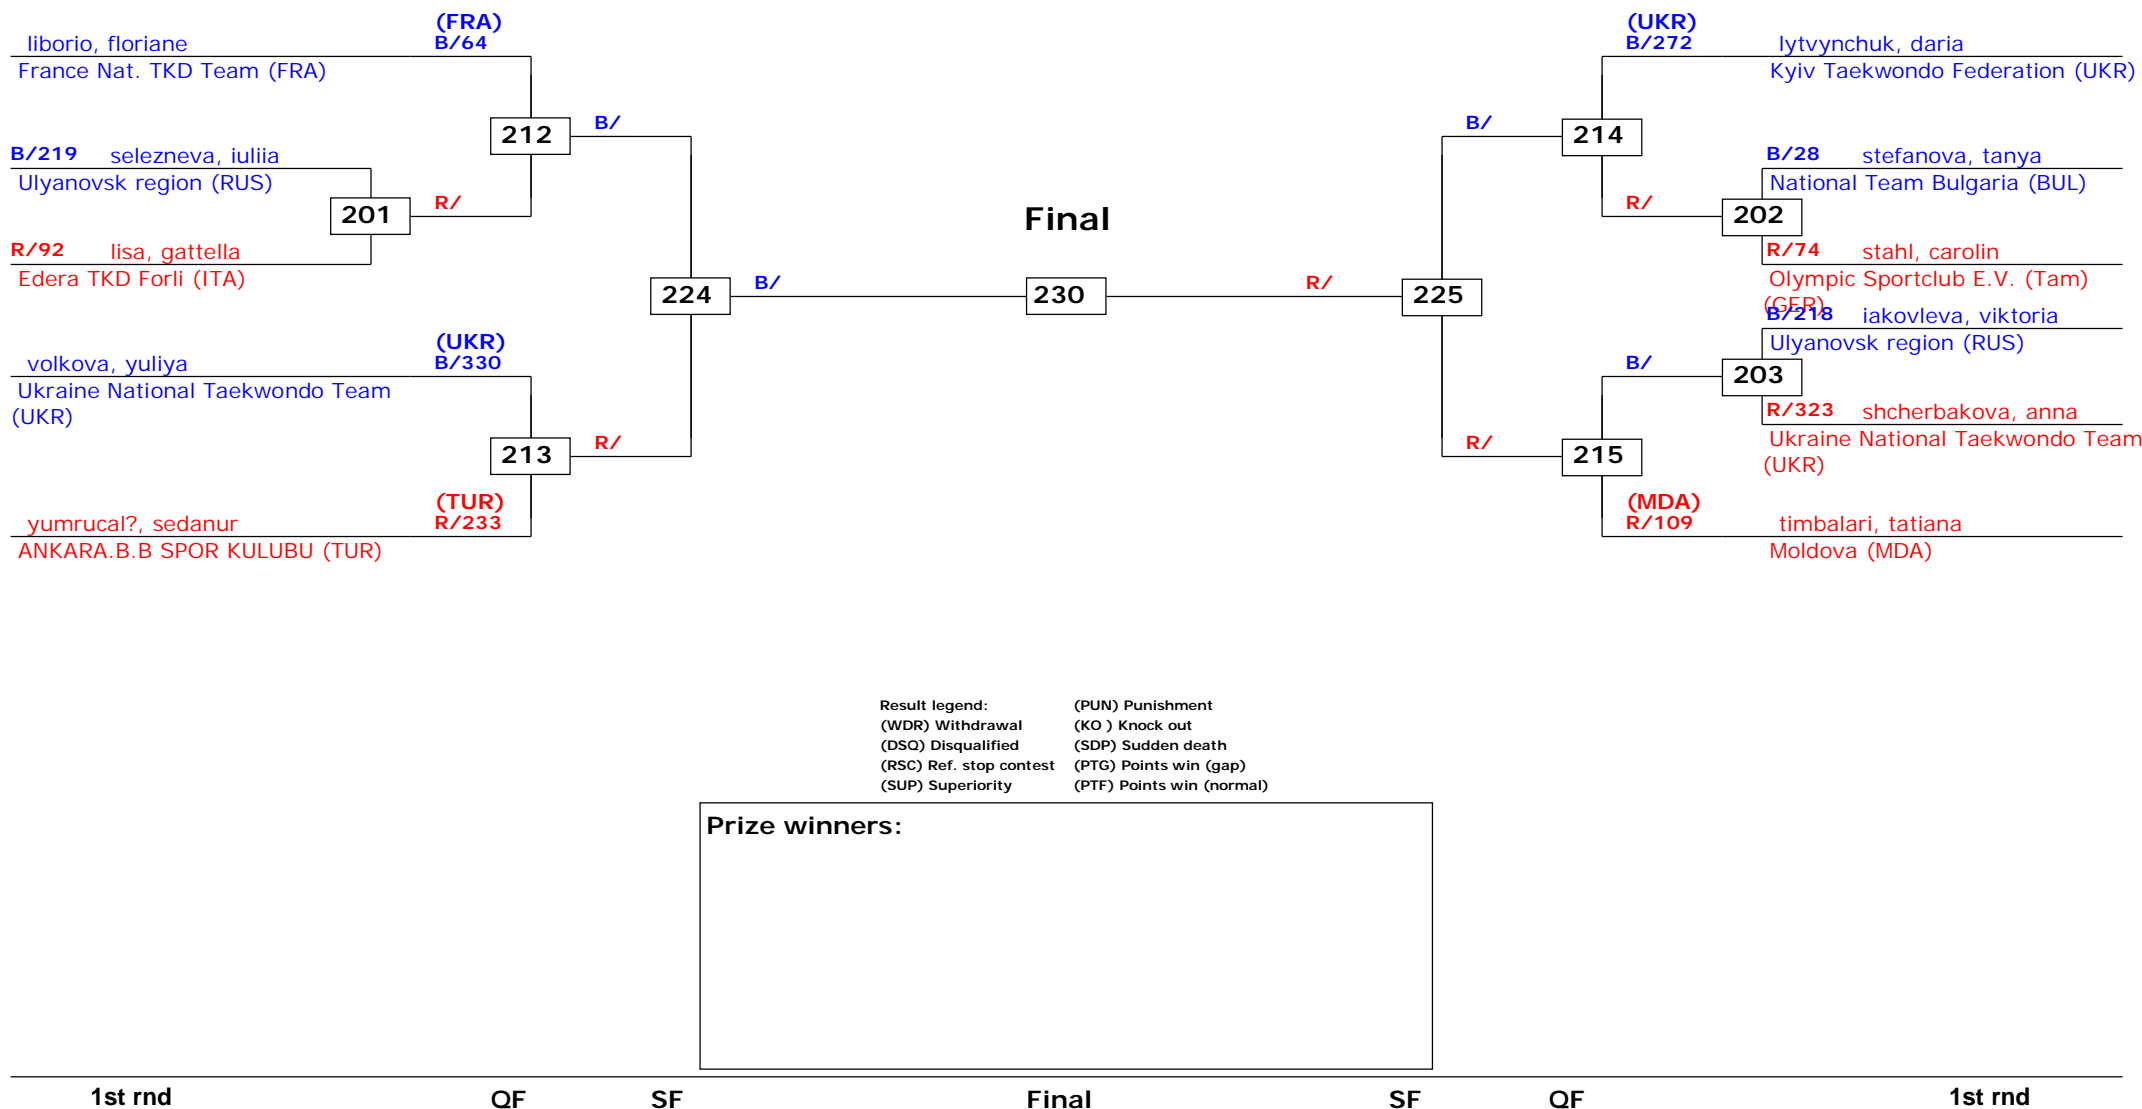

1st Moldova Open 2014 - G1
Chisinau, Moldova
Tournament date: 18-4-2014 upto 20-4-2014
Female -49 (Fly)
Active competitors: 4
Competition date: 20-4-2014

Result legend:

(WDR) Withdrawal	(PUN) Punishment
(DSQ) Disqualified	(KO) Knock out
(RSC) Ref. stop contest	(SDP) Sudden death
(SUP) Superiority	(PTG) Points win (gap)
	(PTF) Points win (normal)

Prize winners:

SF

Final

SF

1st Moldova Open 2014 - G1

Chisinau, Moldova

Tournament date: 18-4-2014 upto 20-4-2014
Female -53 (Bantam)
 Active competitors: 11
 Competition date: 20-4-2014

1st Moldova Open 2014 - G1
Chisinau, Moldova
Tournament date: 18-4-2014 upto 20-4-2014
Female -57 (Feather)
Active competitors: 5
Competition date: 20-4-2014

QF

SF

Final

SF

QF

1st Moldova Open 2014 - G1

Chisinau, Moldova

Tournament date: 18-4-2014 upto 20-4-2014