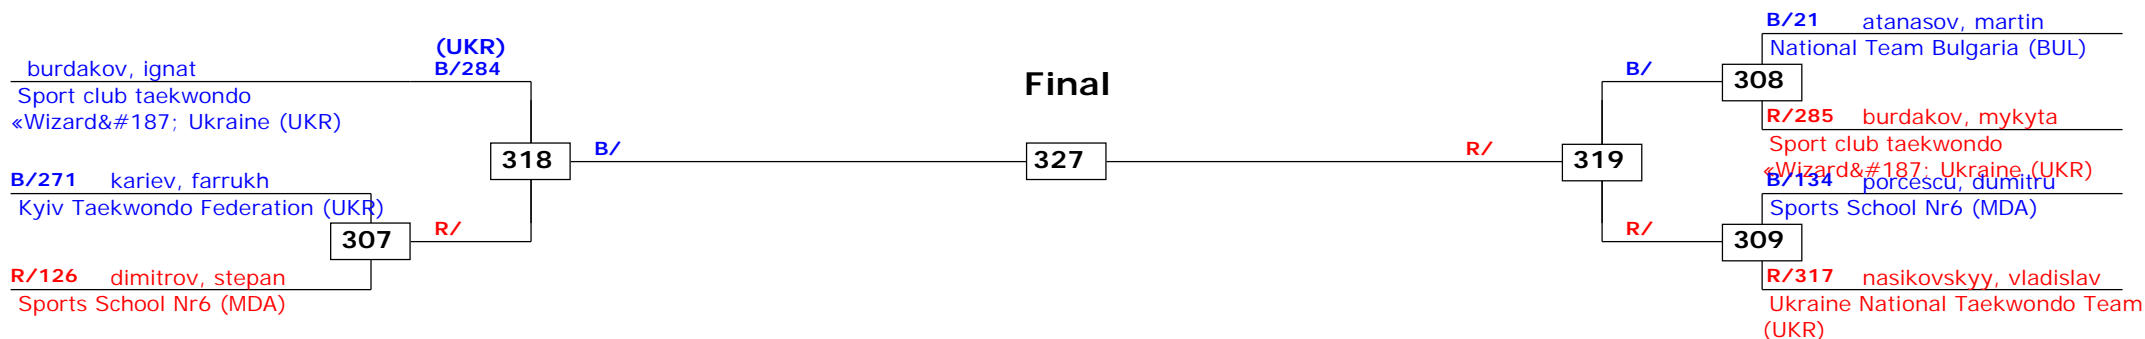

1st Moldova Open 2014 - G1

Chisinau, Moldova

Tournament date: 18-4-2014 upto 20-4-2014

Male -54 (Fin)

Active competitors: 7

Competition date: 20-4-2014

Result legend:

(WDR) Withdrawal	(PUN) Punishment
(DSQ) Disqualified	(KO) Knock out
(RSC) Ref. stop contest	(SDP) Sudden death
(SUP) Superiority	(PTG) Points win (gap)
	(PTF) Points win (normal)

Prize winners:

QF

SF

Final

SF

QF

1st Moldova Open 2014 - G1

Chisinau, Moldova