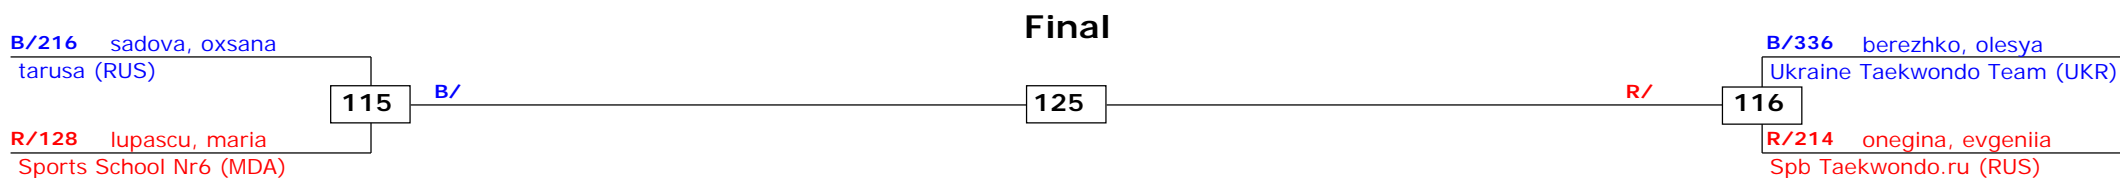

Prize winners:

QF

SF

Final

SF

QF

1st Moldova Open 2014 - G1
Chisinau, Moldova
Tournament date: 18-4-2014 upto 20-4-2014
Male +87 (Heavy)
Active competitors: 5
Competition date: 20-4-2014

Result legend:
(WDR) Withdrawal (PUN) Punishment
(DSQ) Disqualified (KO) Knock out
(RSC) Ref. stop contest (SDP) Sudden death
(SUP) Superiority (PTG) Points win (gap)
(PTF) Points win (normal)

Prize winners:

QF

SF

Final

SF

QF

1st Moldova Open 2014 - G1
Chisinau, Moldova
Tournament date: 18-4-2014 upto 20-4-2014
Female -46 (Fin)
Active competitors: 4
Competition date: 20-4-2014

Result legend: