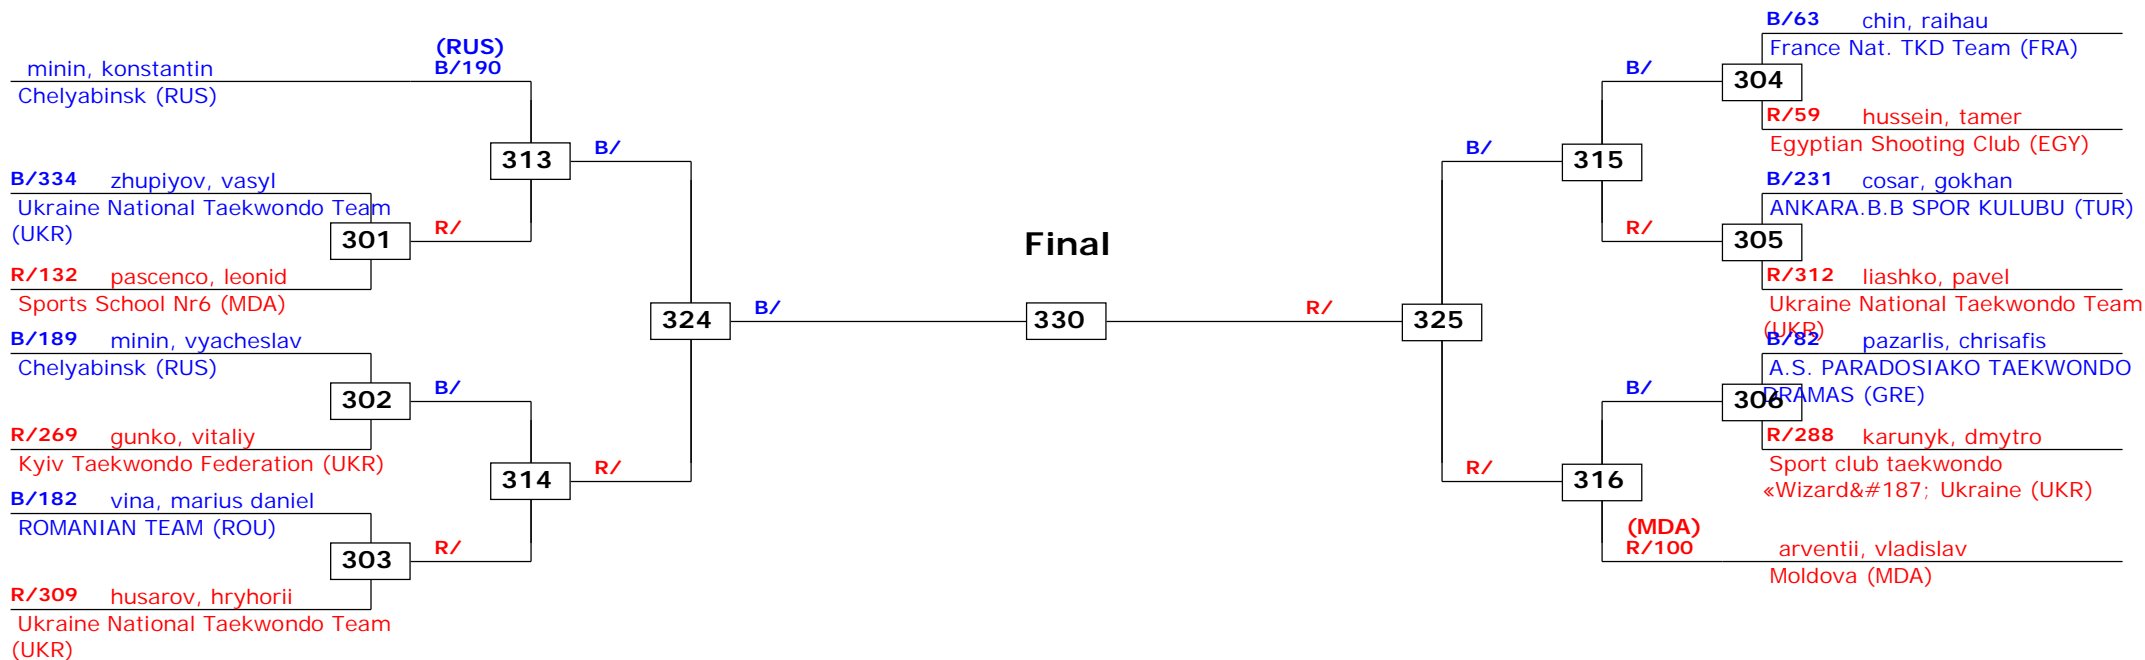

Prize winners:

QF

SF

Final

SF

QF

1st Moldova Open 2014 - G1

Chisinau, Moldova

Tournament date: 18-4-2014 upto 20-4-2014
Male -68 (Feather)
 Active competitors: 14
 Competition date: 20-4-2014

Result legend: (PUN) Punishment
 (WDR) Withdrawal (KO) Knock out
 (DSQ) Disqualified (SDP) Sudden death
 (RSC) Ref. stop contest (PTG) Points win (gap)
 (SUP) Superiority (PTF) Points win (normal)