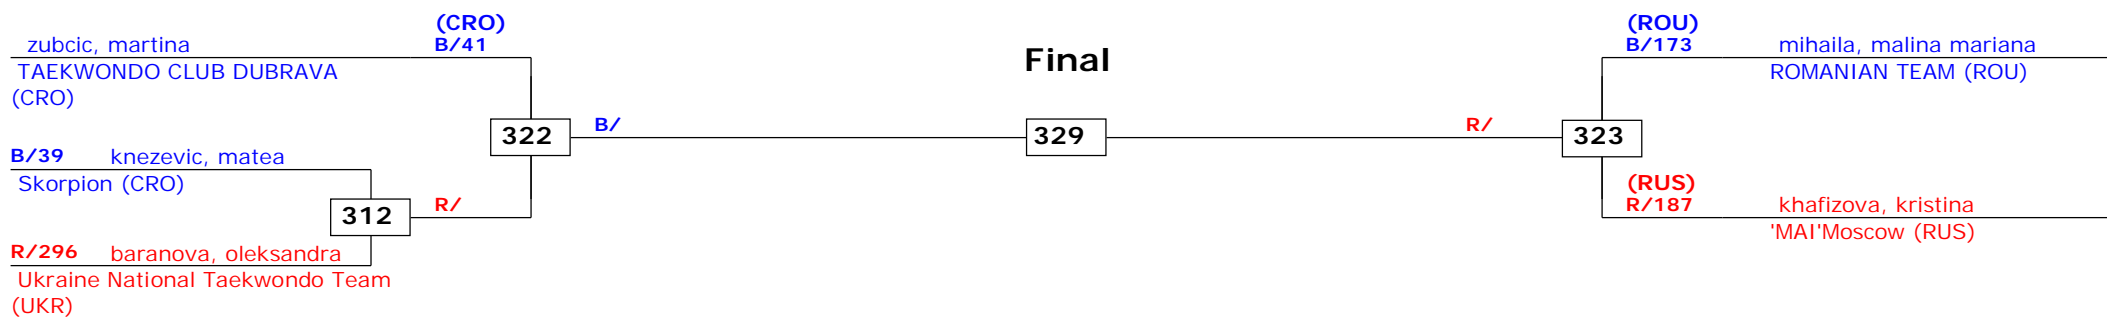

1st Moldova Open 2014 - G1
Chisinau, Moldova
Tournament date: 18-4-2014 upto 20-4-2014
Female -49 (Fly)
Active competitors: 4
Competition date: 20-4-2014

Result legend:

(WDR) Withdrawal	(PUN) Punishment
(DSQ) Disqualified	(KO) Knock out
(RSC) Ref. stop contest	(SDP) Sudden death
(SUP) Superiority	(PTG) Points win (gap)
	(PTF) Points win (normal)

Prize winners:

SF

Final

SF

1st Moldova Open 2014 - G1

Chisinau, Moldova

Tournament date: 18-4-2014 upto 20-4-2014
Female -53 (Bantam)
 Active competitors: 11
 Competition date: 20-4-2014

1st Moldova Open 2014 - G1
Chisinau, Moldova
Tournament date: 18-4-2014 upto 20-4-2014
Female -57 (Feather)
Active competitors: 5
Competition date: 20-4-2014