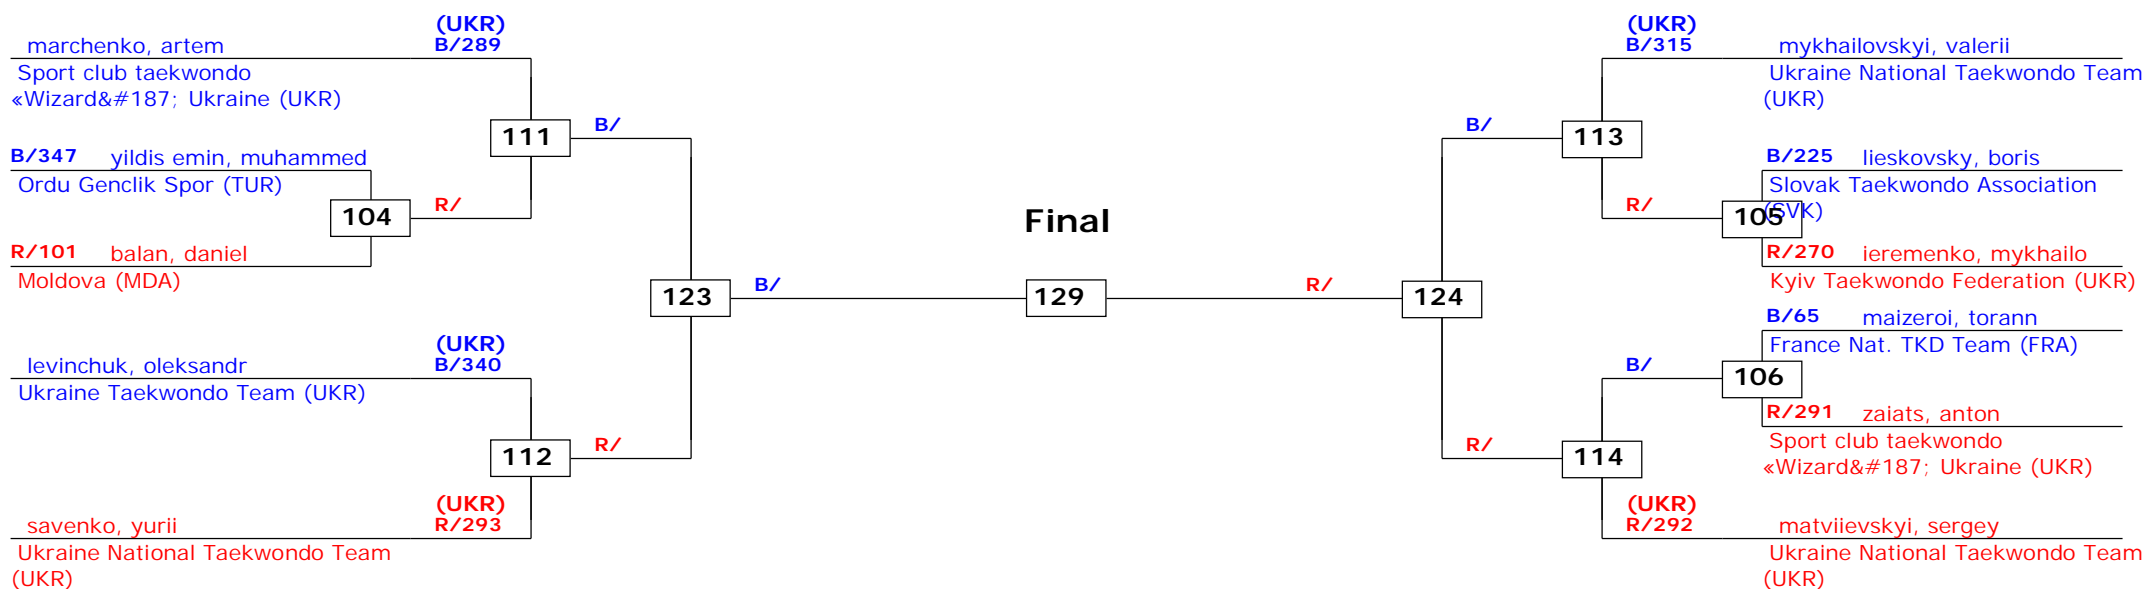

Tournament date: 18-4-2014 upto 20-4-2014
Male -68 (Feather)
 Active competitors: 14
 Competition date: 20-4-2014

Result legend: (PUN) Punishment
 (WDR) Withdrawal (KO) Knock out
 (DSQ) Disqualified (SDP) Sudden death
 (RSC) Ref. stop contest (PTG) Points win (gap)
 (SUP) Superiority (PTF) Points win (normal)

Prize winners:

1st rnd QF SF Final SF QF 1st rnd

1st Moldova Open 2014 - G1

Chisinau, Moldova

Tournament date: 18-4-2014 upto 20-4-2014

Male -74 (Light)

Active competitors: 11

Competition date: 20-4-2014

1st rnd

QF

SF

Final

SF

QF

1st rnd

1st Moldova Open 2014 - G1
Chisinau, Moldova
Tournament date: 18-4-2014 upto 20-4-2014
Male -80 (Welter)
Active competitors: 6
Competition date: 20-4-2014