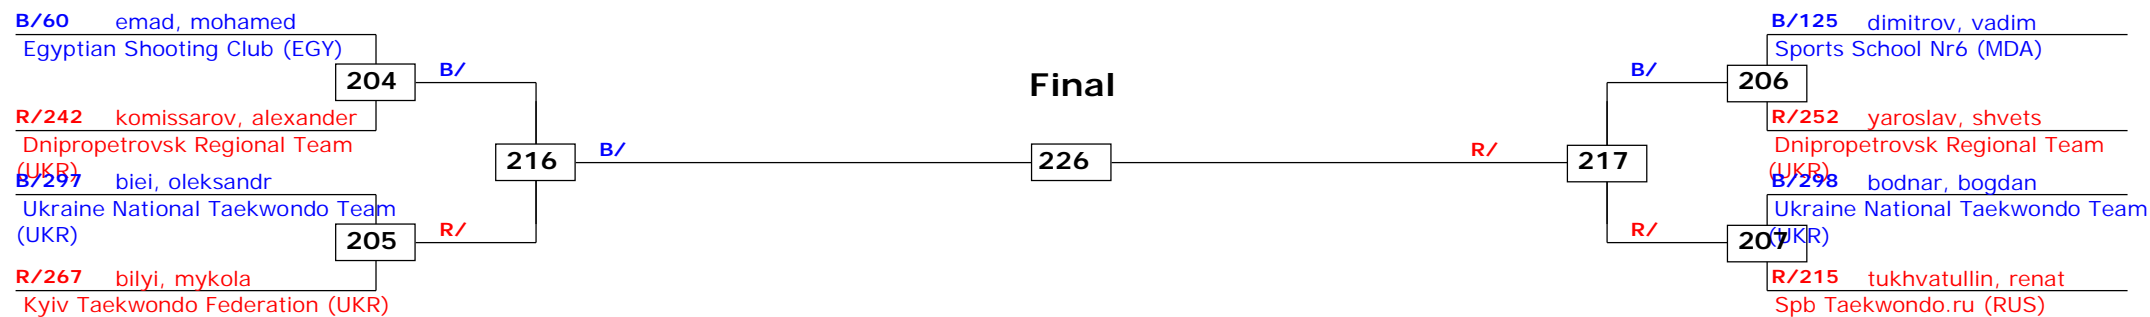

1st Moldova Open 2014 - G1

Chisinau, Moldova

Tournament date: 18-4-2014 upto 20-4-2014

Male -58 (Fly)

Active competitors: 8

Competition date: 20-4-2014

Result legend:

(WDR) Withdrawal	(PUN) Punishment
(DSQ) Disqualified	(KO) Knock out
(RSC) Ref. stop contest	(SDP) Sudden death
(SUP) Superiority	(PTG) Points win (gap)
	(PTF) Points win (normal)

Prize winners:

QF

SF

Final

SF

QF