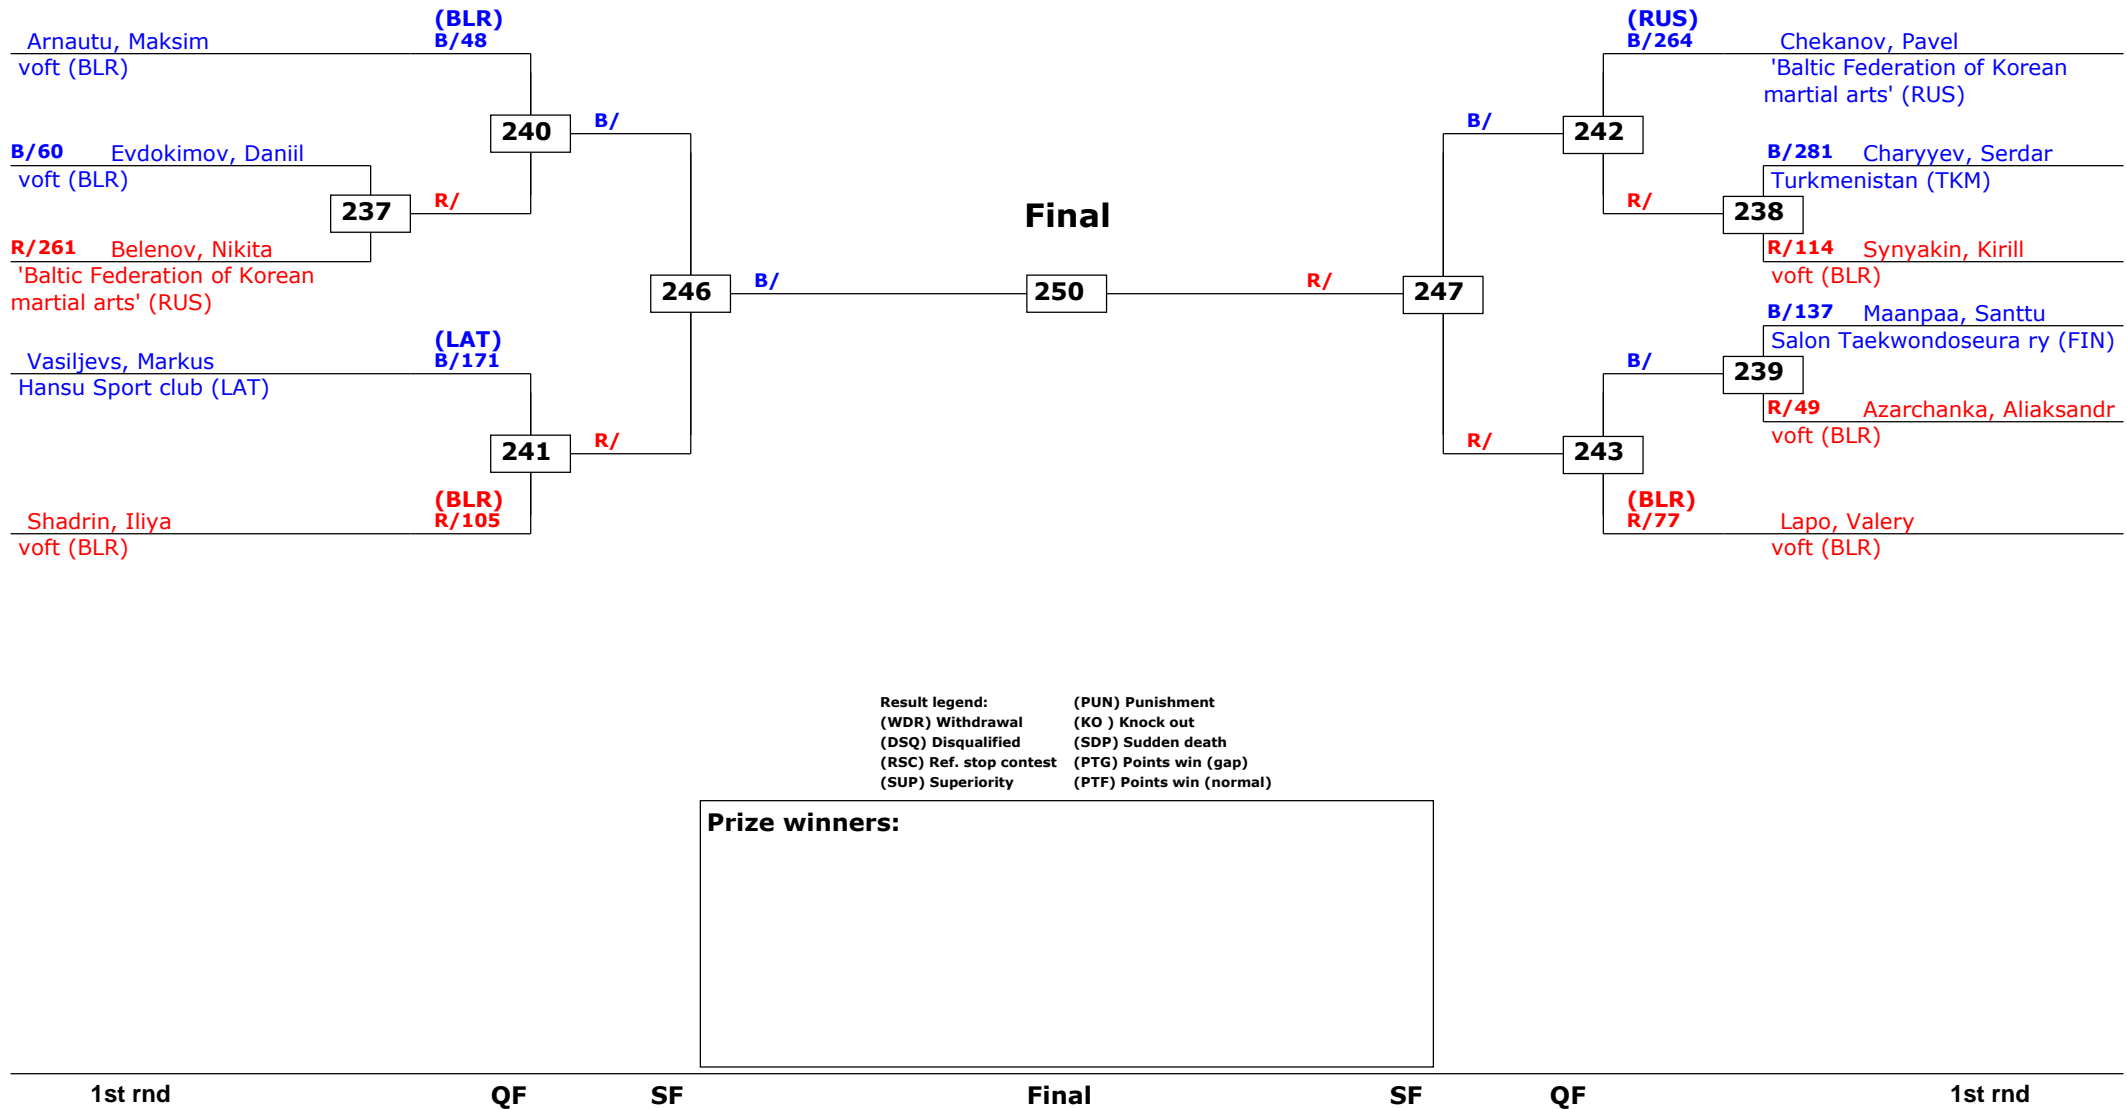

Active competitors: 12

Competition date: 2013.10.13.

Baltic Olympic Cup 2013

Riga, Latvia

2013.10.13.

Cadets Male A -49 (Light)

Active competitors: 11

Competition date: 2013.10.13.