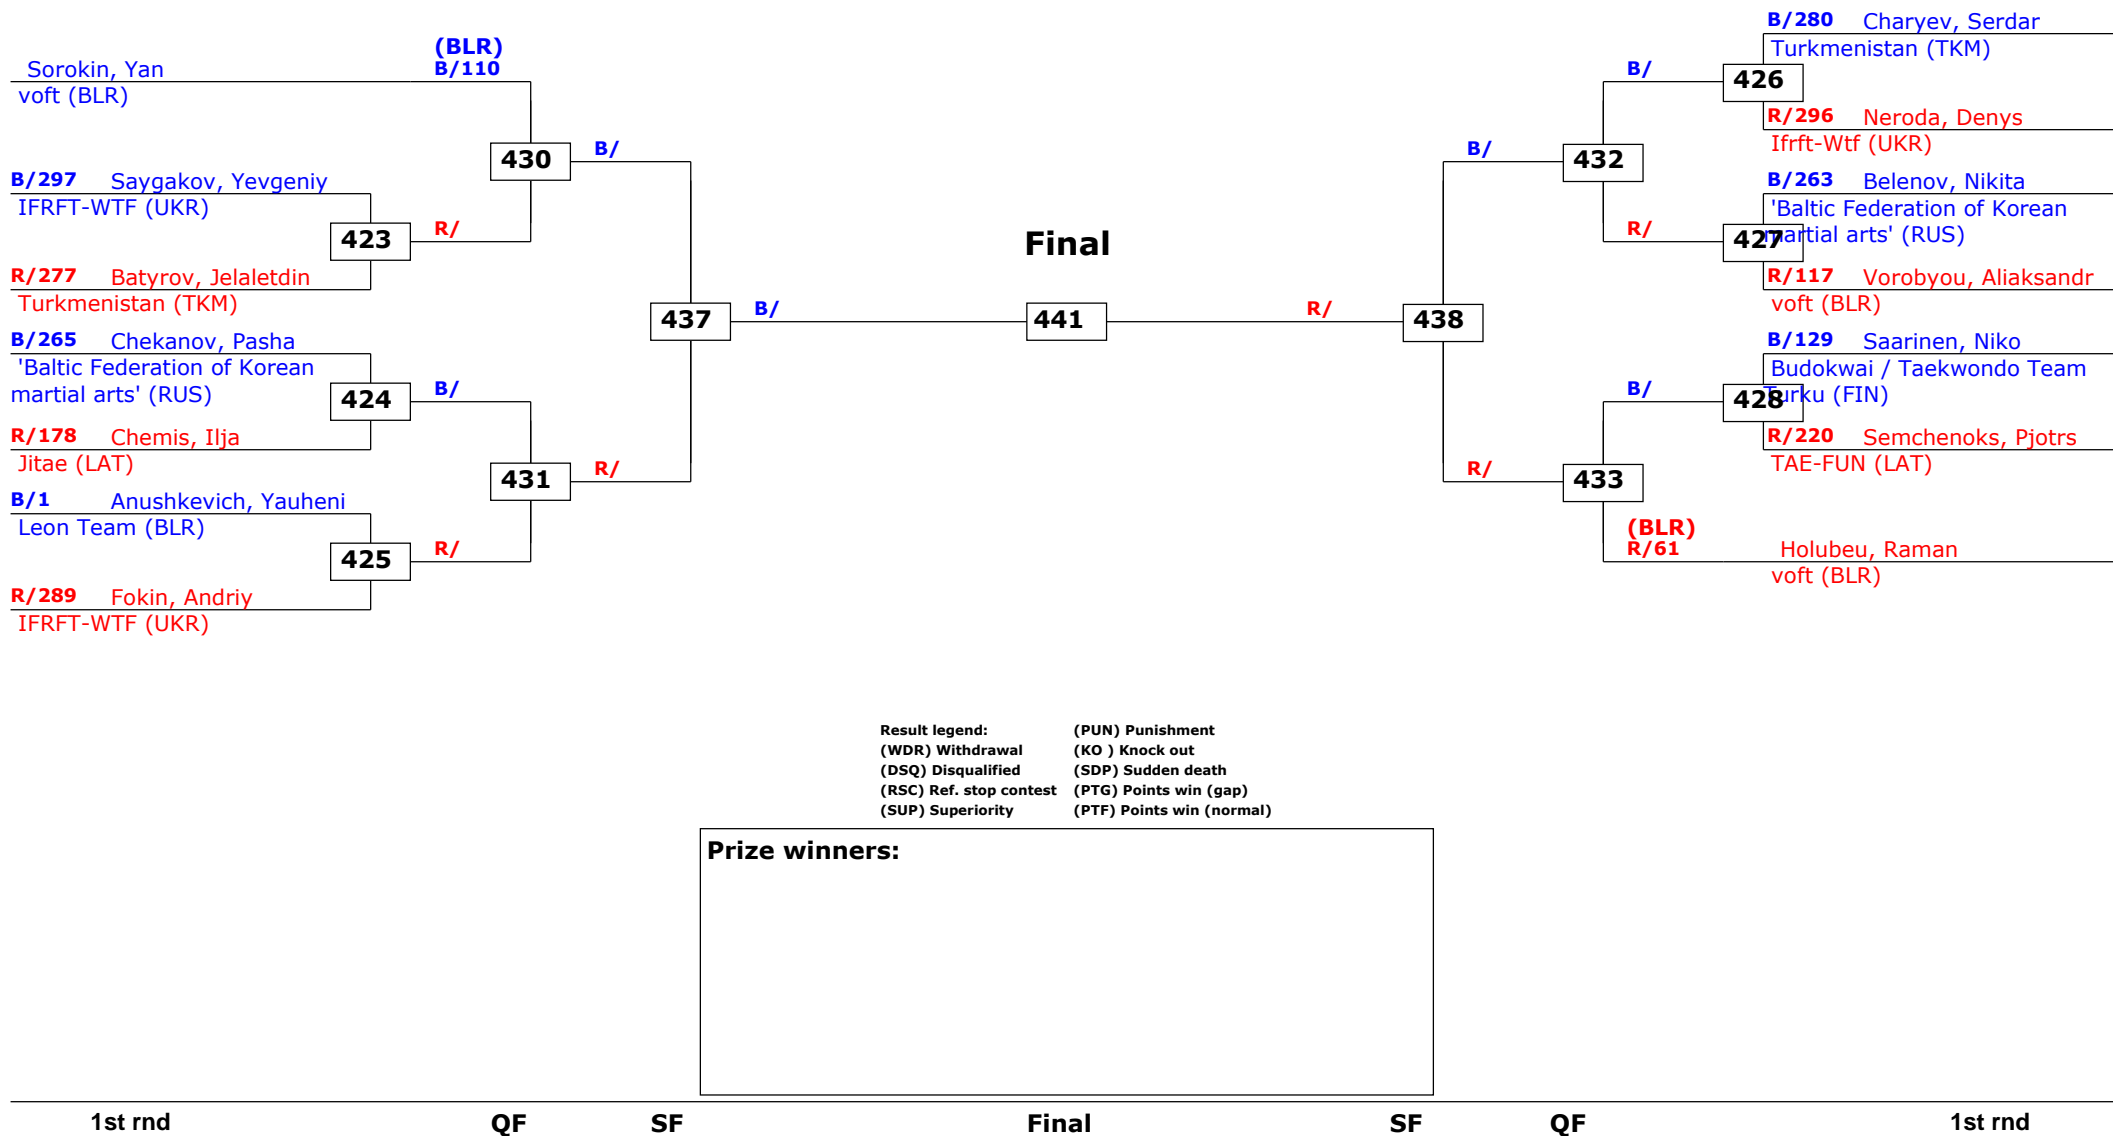

Baltic Olympic Cup 2013

Riga, Latvia

2013.10.13.

Cadets Male A -53 (Welter)

Active competitors: 14

Competition date: 2013.10.13.

Baltic Olympic Cup 2013

Riga, Latvia