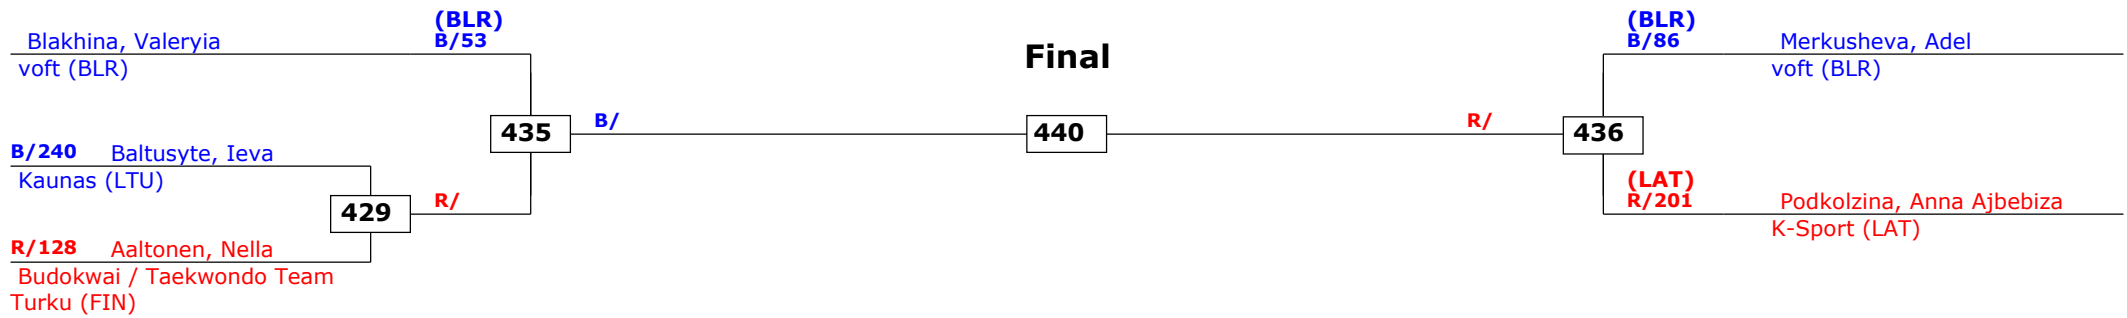

Prize winners:

SF Final SF

Baltic Olympic Cup 2013

Riga, Latvia

2013.10.13.

Cadets Female A -55 (Middle)

Active competitors: 5

Competition date: 2013.10.13.