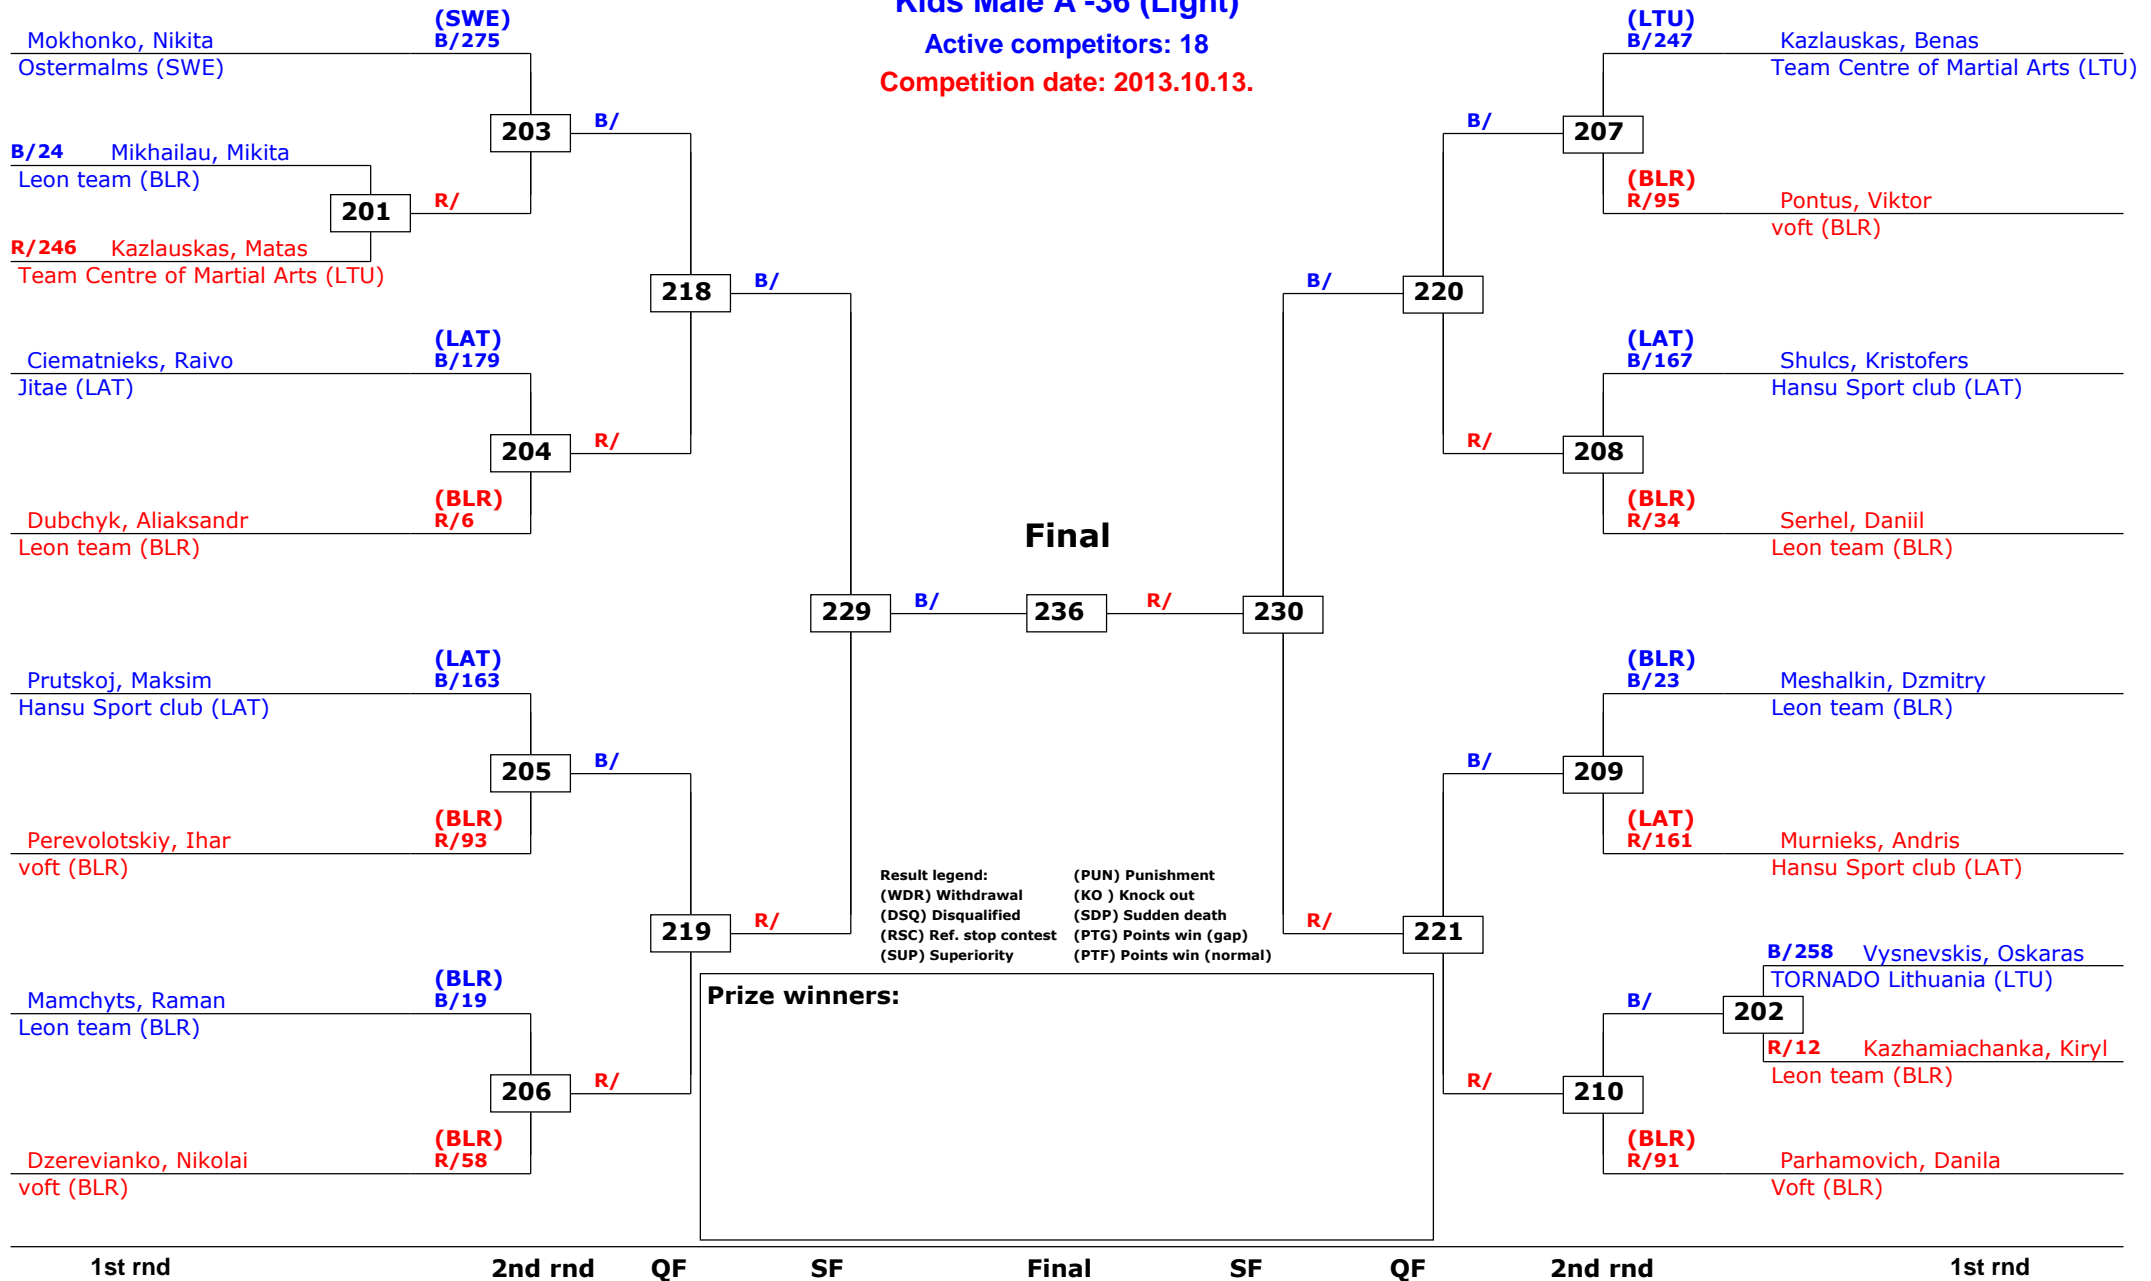

Active competitors: 18

Competition date: 2013.10.13.

Baltic Olympic Cup 2013

Riga, Latvia

2013.10.13.

Kids Male A -36 (Light)

Active competitors: 18

Competition date: 2013.10.13.