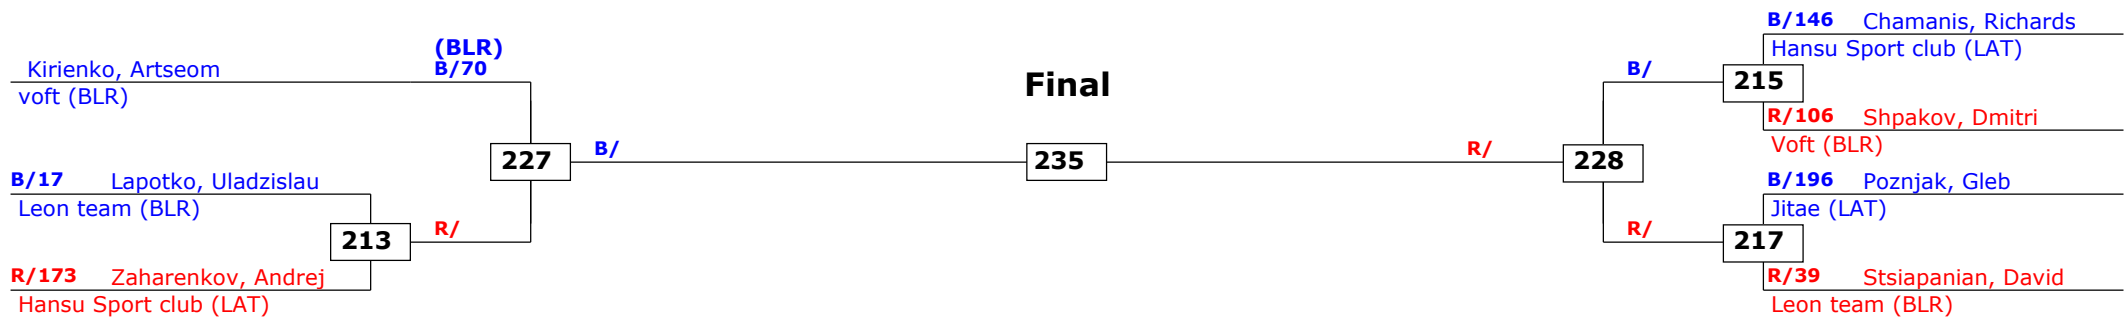

Baltic Olympic Cup 2013

Riga, Latvia

2013.10.13.

Kids Male A +45 (Heavy)

Active competitors: 7

Competition date: 2013.10.13.

Result legend: (PUN) Punishment
(WDR) Withdrawal (KO) Knock out
(DSQ) Disqualified (SDP) Sudden death
(RSC) Ref. stop contest (PTG) Points win (gap)
(SUP) Superiority (PTF) Points win (normal)

Prize winners:

QF

SF

Final

SF

QF