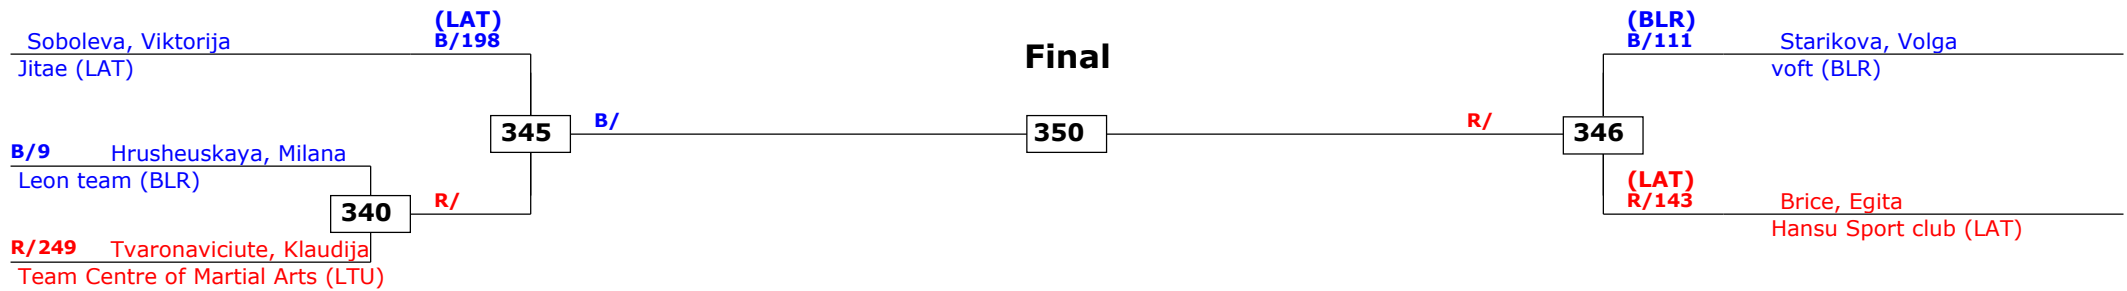

Baltic Olympic Cup 2013

Riga, Latvia

2013.10.13.

Cadets Female A -44 (Light)

Active competitors: 5

Competition date: 2013.10.13.

Result legend:
(WDR) Withdrawal (PUN) Punishment
(DSQ) Disqualified (KO) Knock out
(RSC) Ref. stop contest (SDP) Sudden death
(SUP) Superiority (PTG) Points win (gap)
(PTF) Points win (normal)