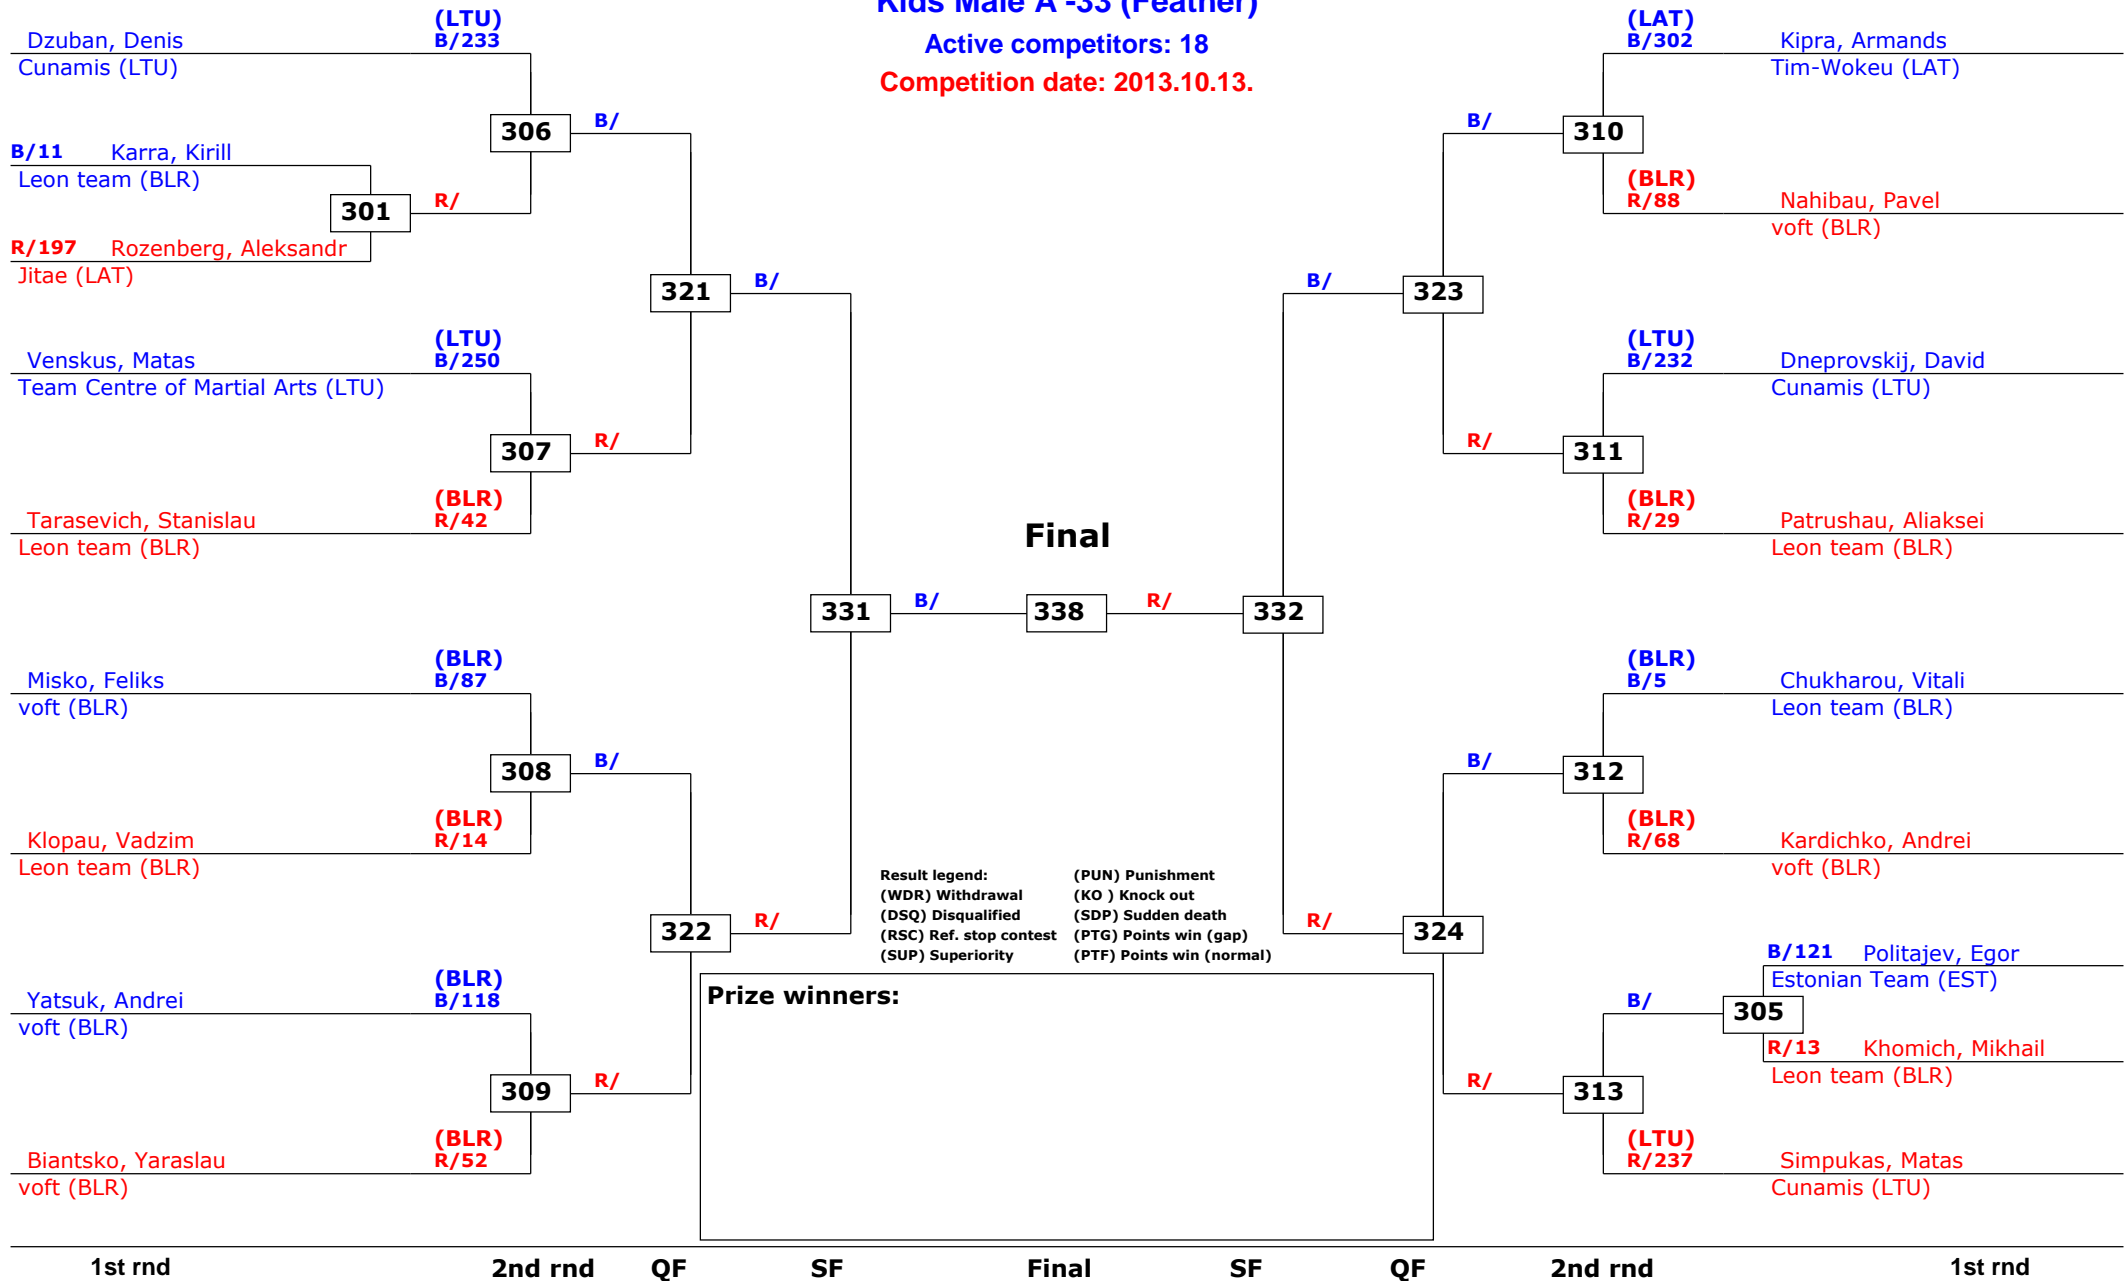

Baltic Olympic Cup 2013

Riga, Latvia

2013.10.13.

Kids Male A -33 (Feather)

Active competitors: 18

Competition date: 2013.10.13.