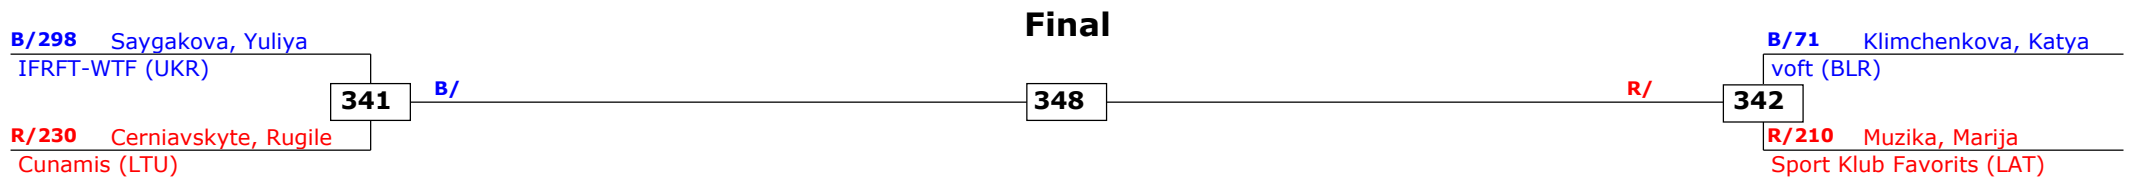

Baltic Olympic Cup 2013
Riga, Latvia
2013.10.13.
Cadets Female A -51 (Light middle)
Active competitors: 4
Competition date: 2013.10.13.

Result legend:

(WDR) Withdrawal	(PUN) Punishment
(DSQ) Disqualified	(KO) Knock out
(RSC) Ref. stop contest	(SDP) Sudden death
(SUP) Superiority	(PTG) Points win (gap)
	(PTF) Points win (normal)

Prize winners:

SF Final SF