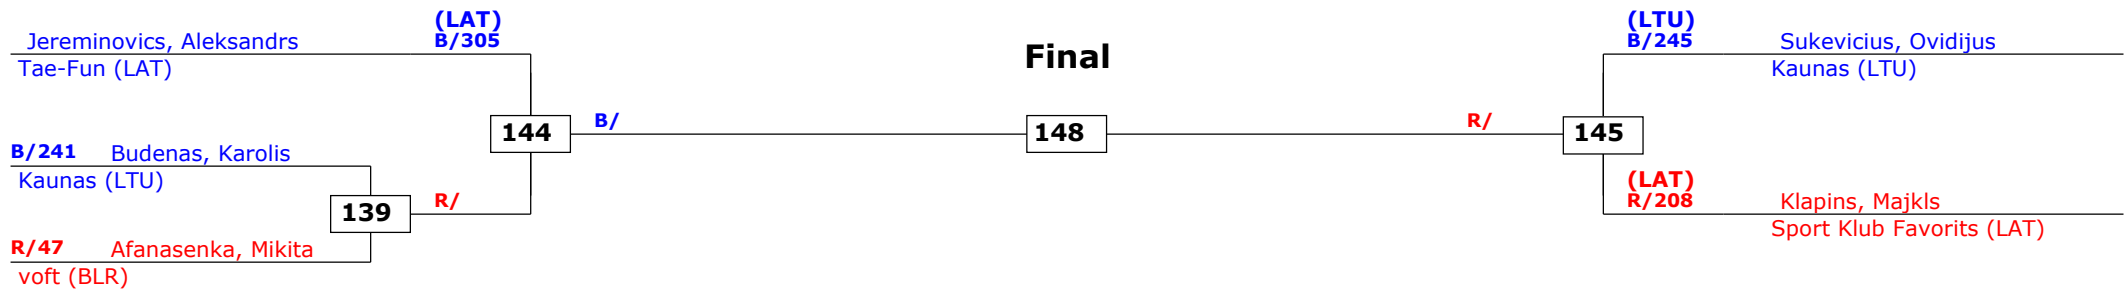

Prize winners:

Baltic Olympic Cup 2013

Riga, Latvia

2013.10.13.

Cadets Male A -33 (Fin)

Active competitors: 5

Competition date: 2013.10.13.

Result legend:
(WDR) Withdrawal (PUN) Punishment
(DSQ) Disqualified (KO) Knock out
(RSC) Ref. stop contest (SDP) Sudden death
(SUP) Superiority (PTG) Points win (gap)
(PTF) Points win (normal)