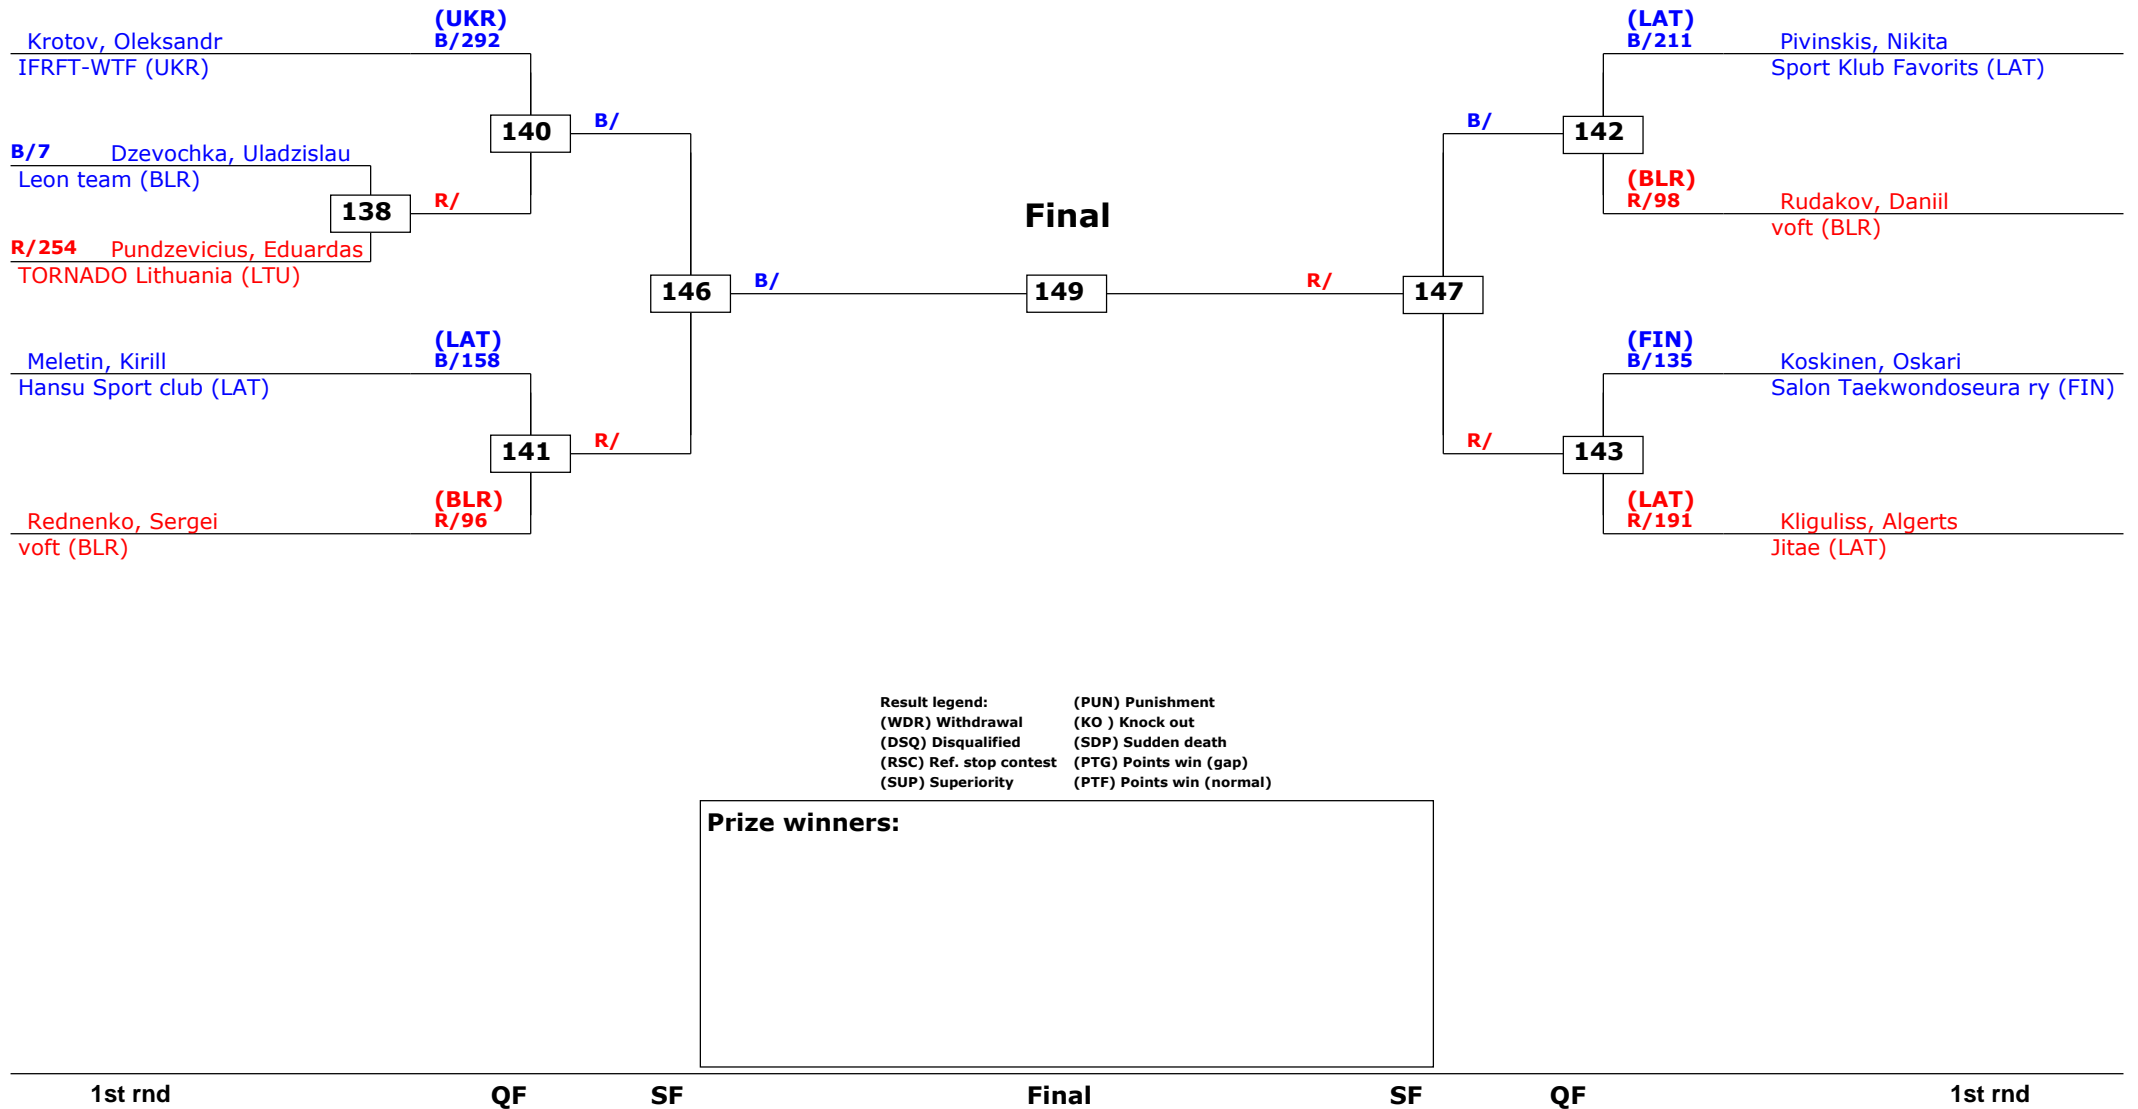

Baltic Olympic Cup 2013

Riga, Latvia

2013.10.13.

Cadets Male A -37 (Fly)

Active competitors: 9

Competition date: 2013.10.13.