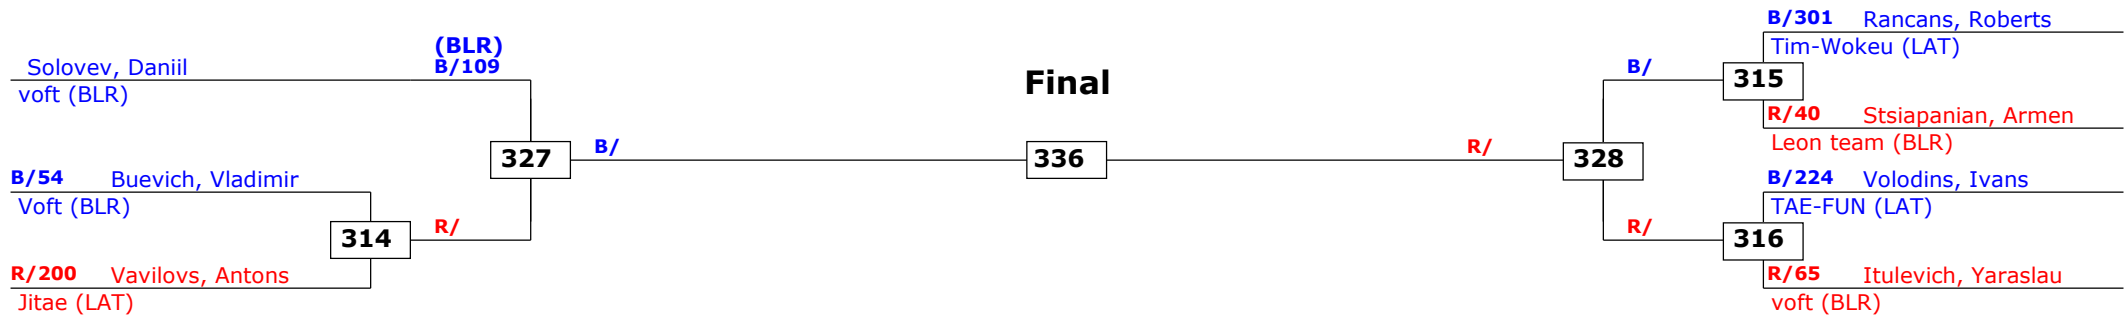

Baltic Olympic Cup 2013

Riga, Latvia

2013.10.13.

Kids Male A -45 (Middle)

Active competitors: 7

Competition date: 2013.10.13.

Result legend:
(WDR) Withdrawal (PUN) Punishment
(DSQ) Disqualified (KO) Knock out
(RSC) Ref. stop contest (SDP) Sudden death
(SUP) Superiority (PTG) Points win (gap)
(PTF) Points win (normal)