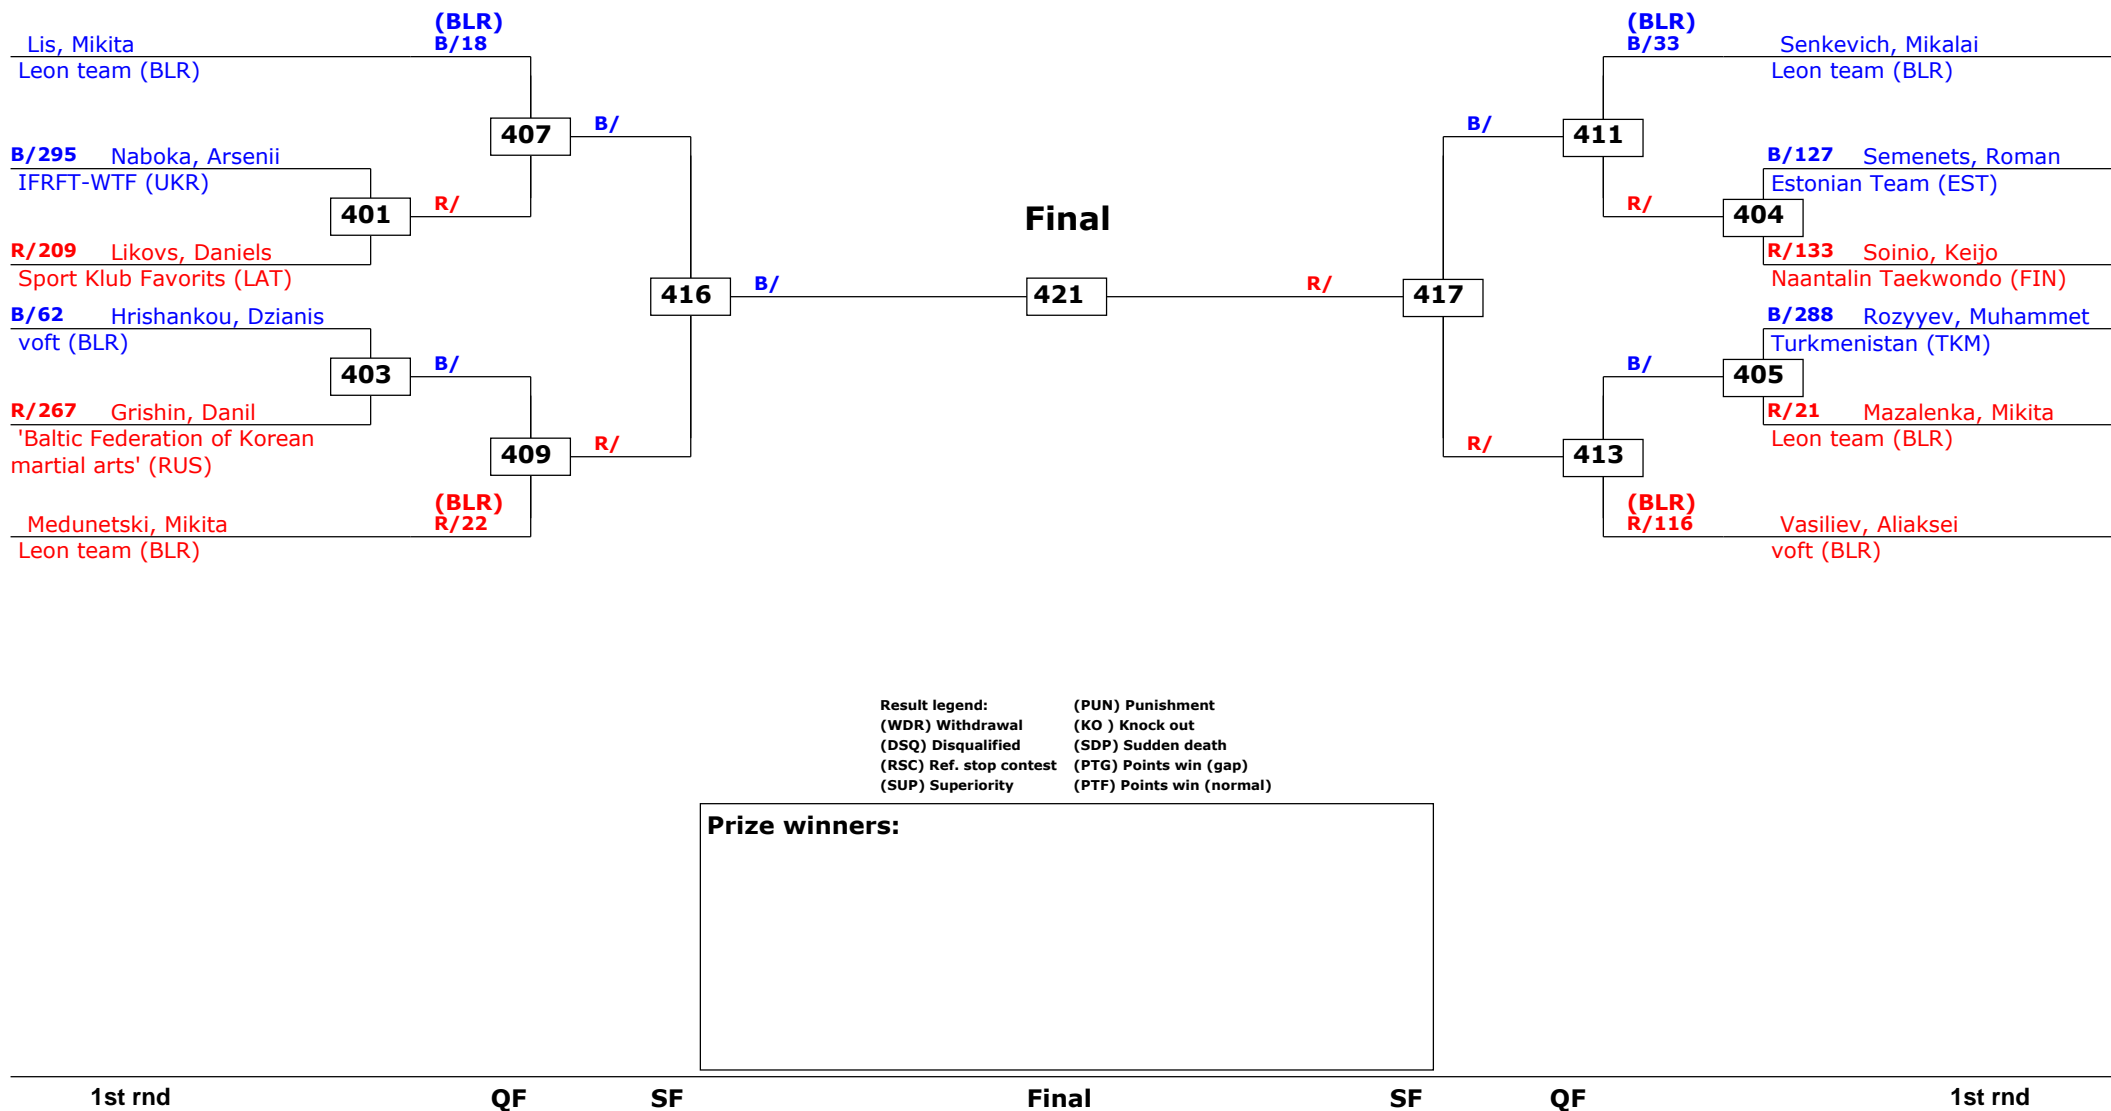

Baltic Olympic Cup 2013

Riga, Latvia

2013.10.13.

Cadets Male A -41 (Bantam)

Active competitors: 12

Competition date: 2013.10.13.