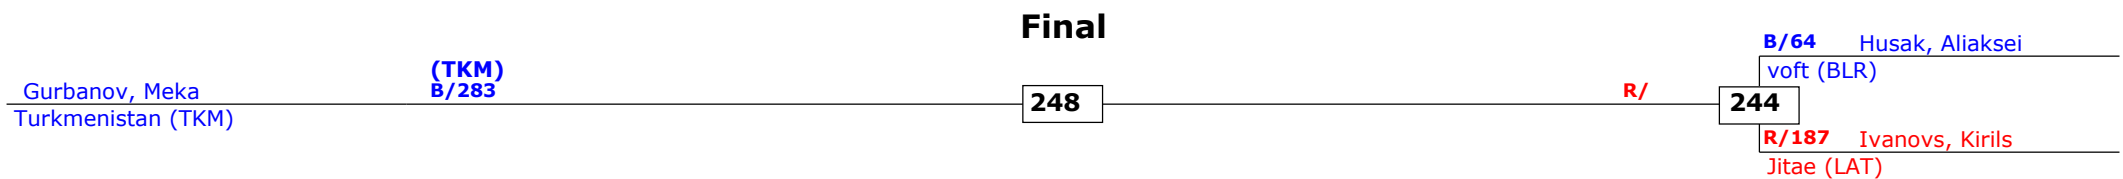

Baltic Olympic Cup 2013

Riga, Latvia

2013.10.13.

Cadets Male A -57 (Light middle)

Active competitors: 3

Competition date: 2013.10.13.

Result legend: (PUN) Punishment
(WDR) Withdrawal (KO) Knock out
(DSQ) Disqualified (SDP) Sudden death
(RSC) Ref. stop contest (PTG) Points win (gap)
(SUP) Superiority (PTF) Points win (normal)

Prize winners:

SF

Final

SF