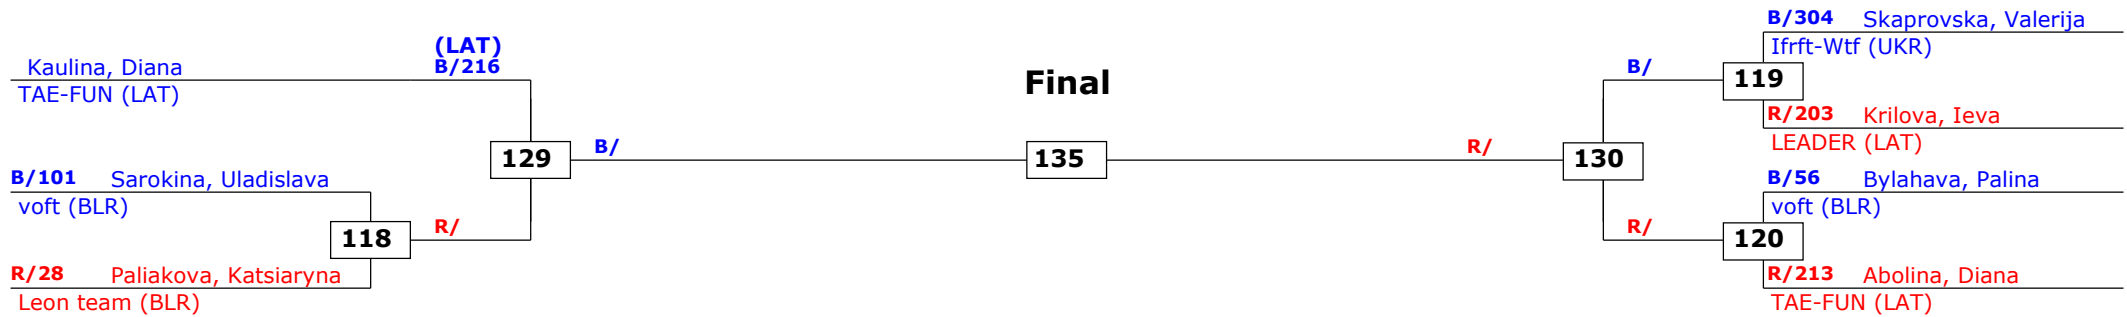

Baltic Olympic Cup 2013

Riga, Latvia

2013.10.13.

Kids Female A -33 (Feather)

Active competitors: 7

Competition date: 2013.10.13.

Result legend:
(WDR) Withdrawal (PUN) Punishment
(DSQ) Disqualified (KO) Knock out
(RSC) Ref. stop contest (SDP) Sudden death
(SUP) Superiority (PTG) Points win (gap)
(PTF) Points win (normal)

Prize winners:

QF

SF

Final

SF

QF