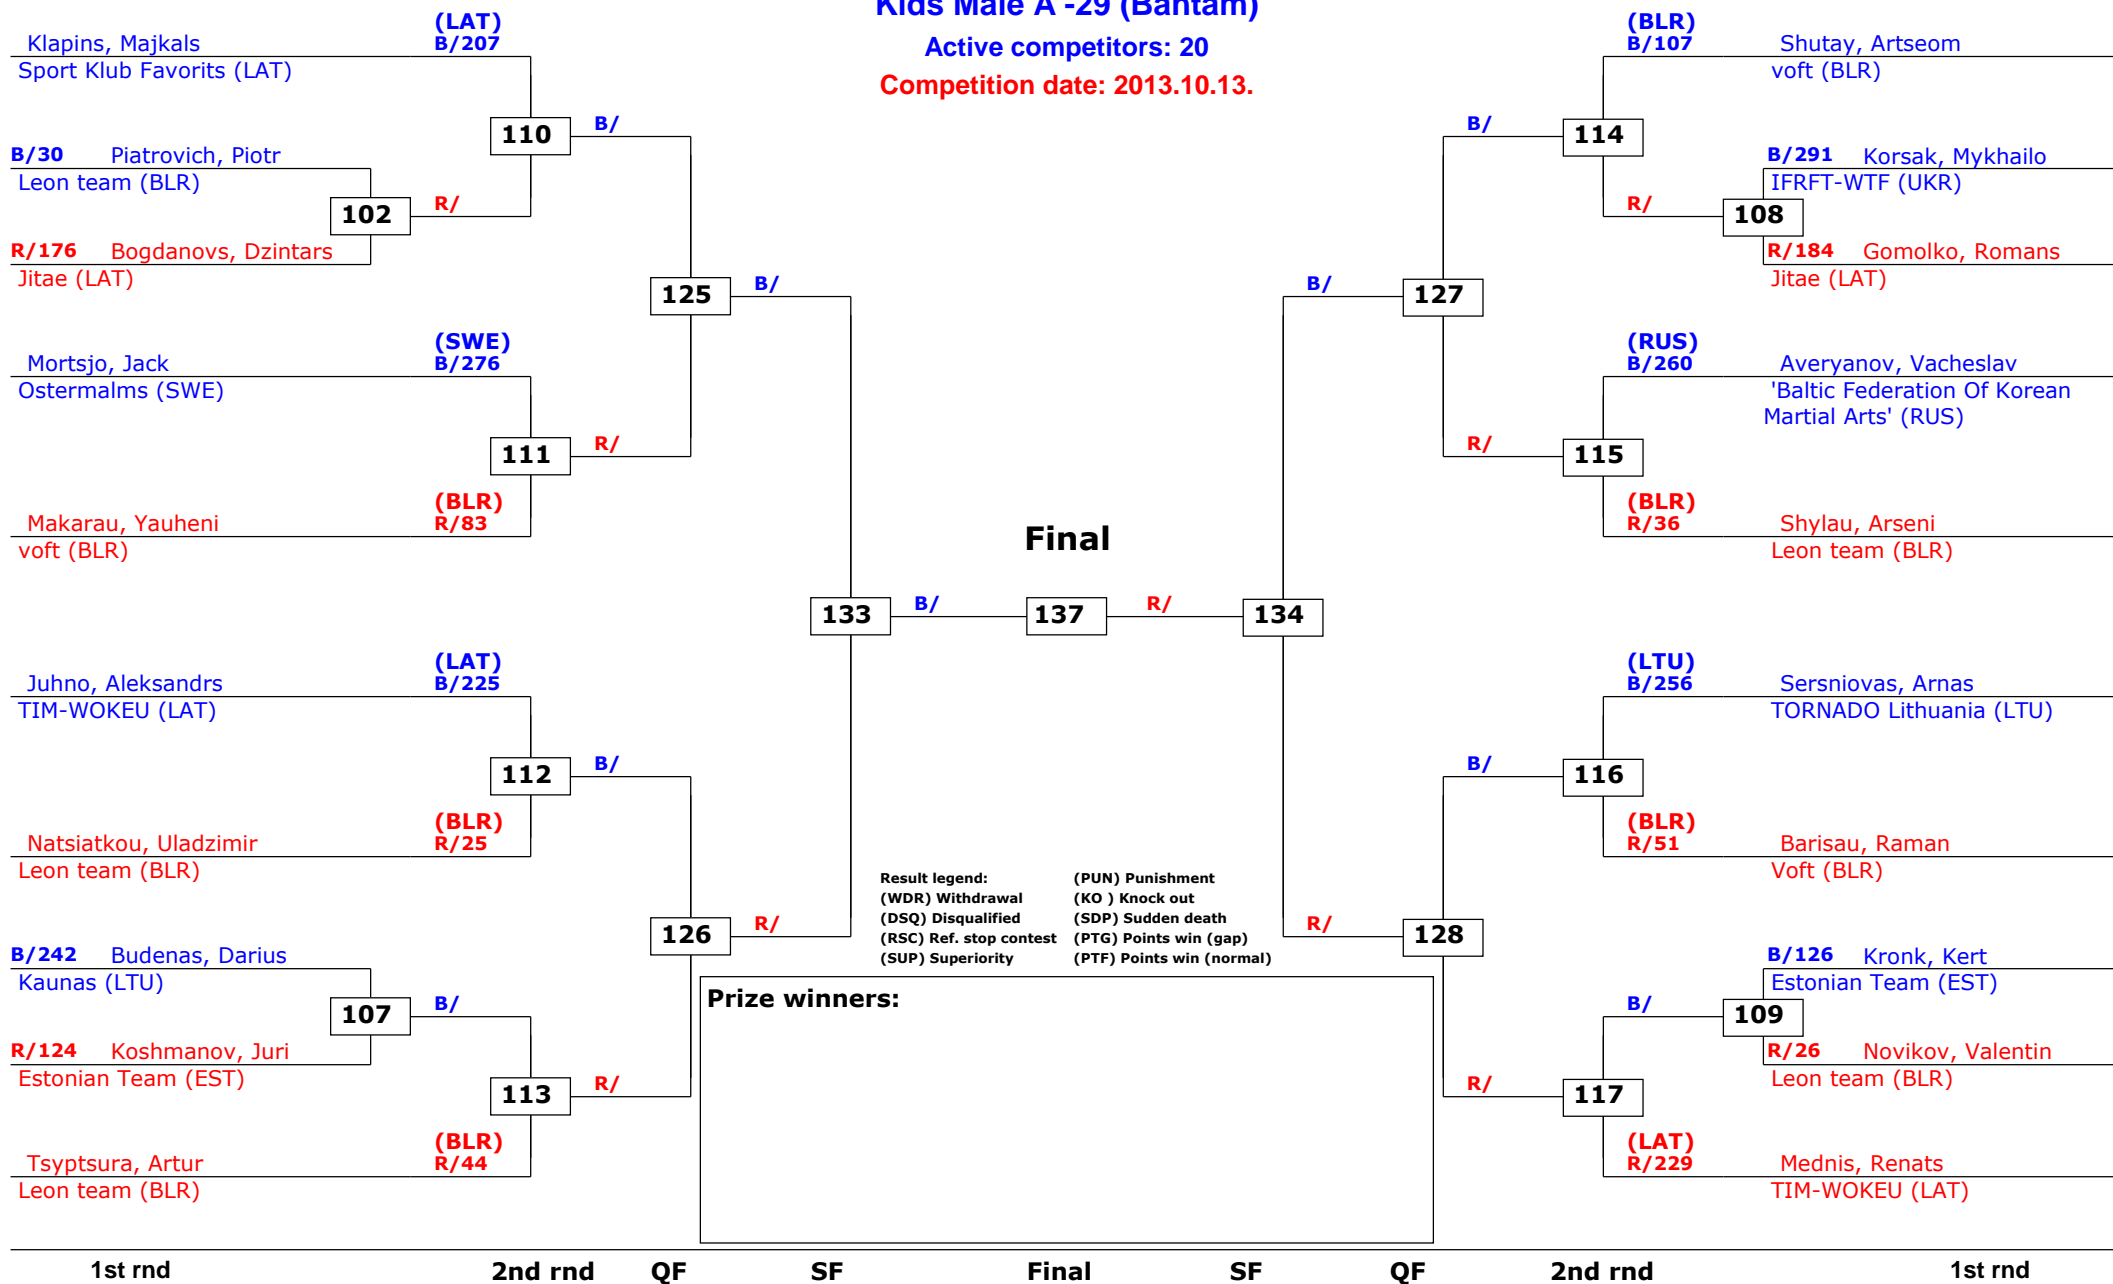

Baltic Olympic Cup 2013

Riga, Latvia

2013.10.13.

Kids Male A -23 (Fin)

Active competitors: 8

Competition date: 2013.10.13.

Result legend: (PUN) Punishment
(WDR) Withdrawal (KO) Knock out
(DSQ) Disqualified (SDP) Sudden death
(RSC) Ref. stop contest (PTG) Points win (gap)
(SUP) Superiority (PTF) Points win (normal)

Prize winners:

QF

SF

Final

SF

QF

Baltic Olympic Cup 2013

Riga, Latvia

2013.10.13.

Kids Male A -29 (Bantam)

Active competitors: 20

Competition date: 2013.10.13.

Baltic Olympic Cup 2013

Riga, Latvia

2013.10.13.

Kids Male A -33 (Feather)