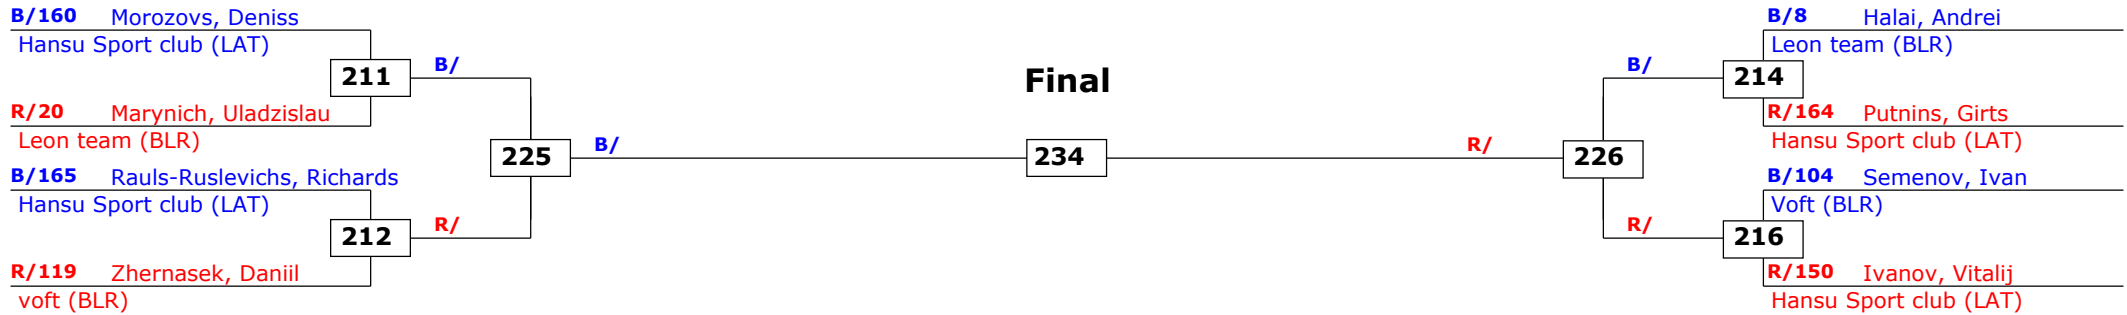

Baltic Olympic Cup 2013

Riga, Latvia

2013.10.13.

Kids Male A -23 (Fin)

Active competitors: 8

Competition date: 2013.10.13.

Result legend: (PUN) Punishment
(WDR) Withdrawal (KO) Knock out
(DSQ) Disqualified (SDP) Sudden death
(RSC) Ref. stop contest (PTG) Points win (gap)
(SUP) Superiority (PTF) Points win (normal)

Prize winners:

QF

SF

Final

SF

QF

Baltic Olympic Cup 2013

Riga, Latvia

2013.10.13.

Kids Male A -29 (Bantam)

Active competitors: 20

Competition date: 2013.10.13.

Baltic Olympic Cup 2013

Riga, Latvia

2013.10.13.

Kids Male A -33 (Feather)