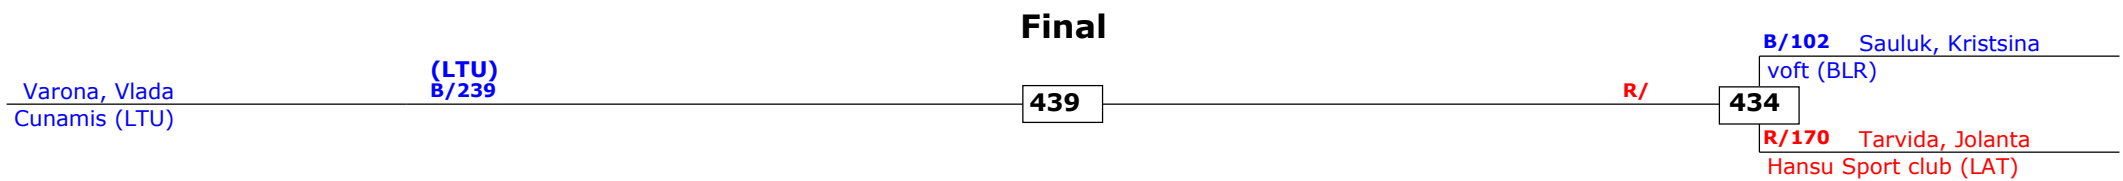

Prize winners:

Baltic Olympic Cup 2013

Riga, Latvia

2013.10.13.

Cadets Female A -41 (Feather)

Active competitors: 3

Competition date: 2013.10.13.

Result legend: